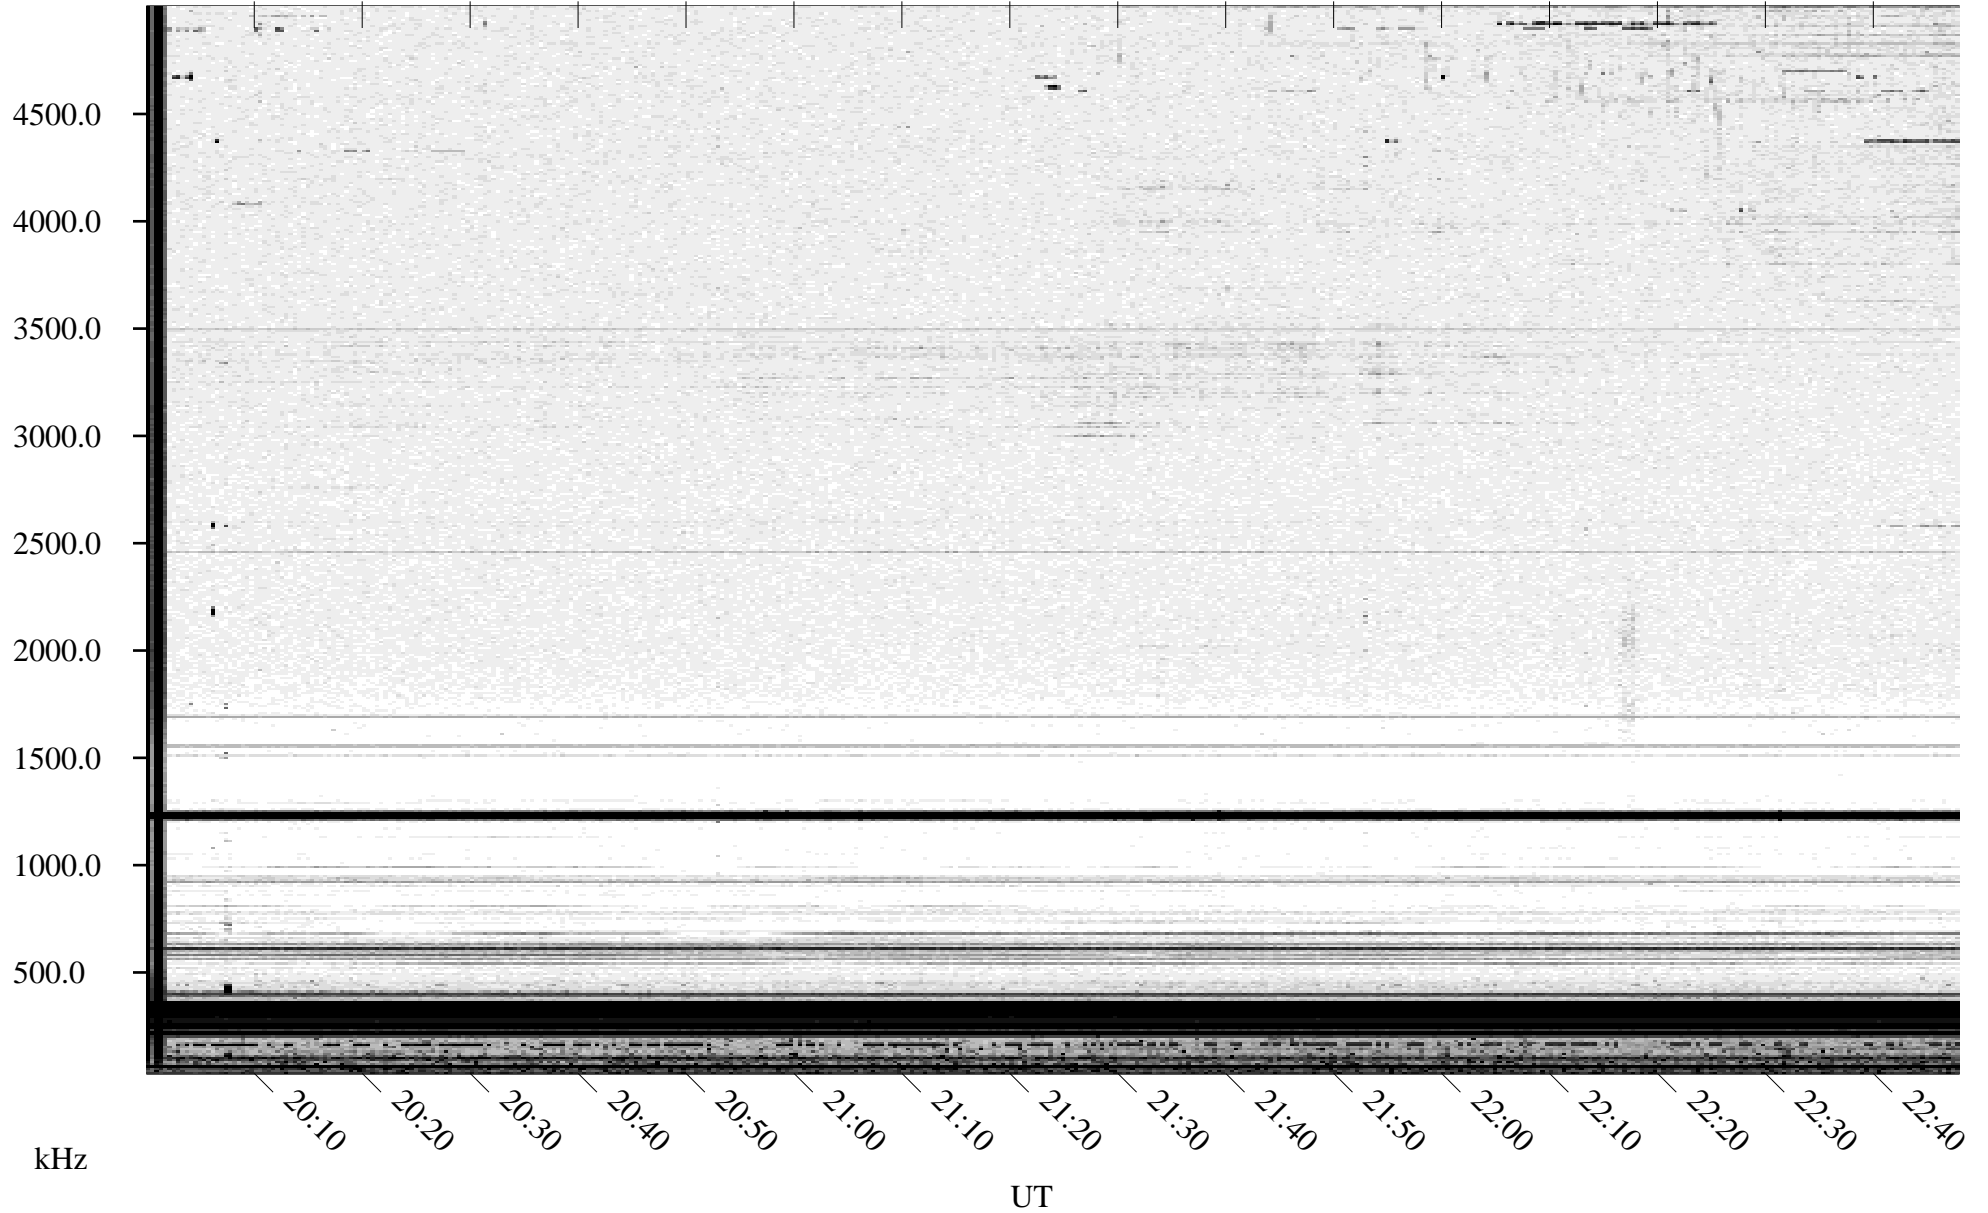

08/21/1995 Churchill, Manitoba

Linear Scale Black = 161 White = 15

ch952331.r00m max_12

Page 1

08/21/1995 Churchill, Manitoba

Linear Scale Black = 161 White = 15

ch952331.r00m max_12

Page 2

08/22/1995 Churchill, Manitoba

Linear Scale Black = 161 White = 15

ch952331l.r00m max_12

Page 3

08/22/1995 Churchill, Manitoba

Linear Scale Black = 161 White = 15

ch952331.r00m max_12

Page 4

08/22/1995 Churchill, Manitoba

Linear Scale Black = 161 White = 15

ch952331.r00m max_12

Page 5

08/22/1995 Churchill, Manitoba

Linear Scale Black = 161 White = 15

ch95233l.r00m max_12

Page 6

08/22/1995 Churchill, Manitoba

Linear Scale Black = 161 White = 15

ch95233l.r00m max_12

Page 7

08/22/1995 Churchill, Manitoba

Linear Scale Black = 161 White = 15

ch952331.r00m max_12

Page 8