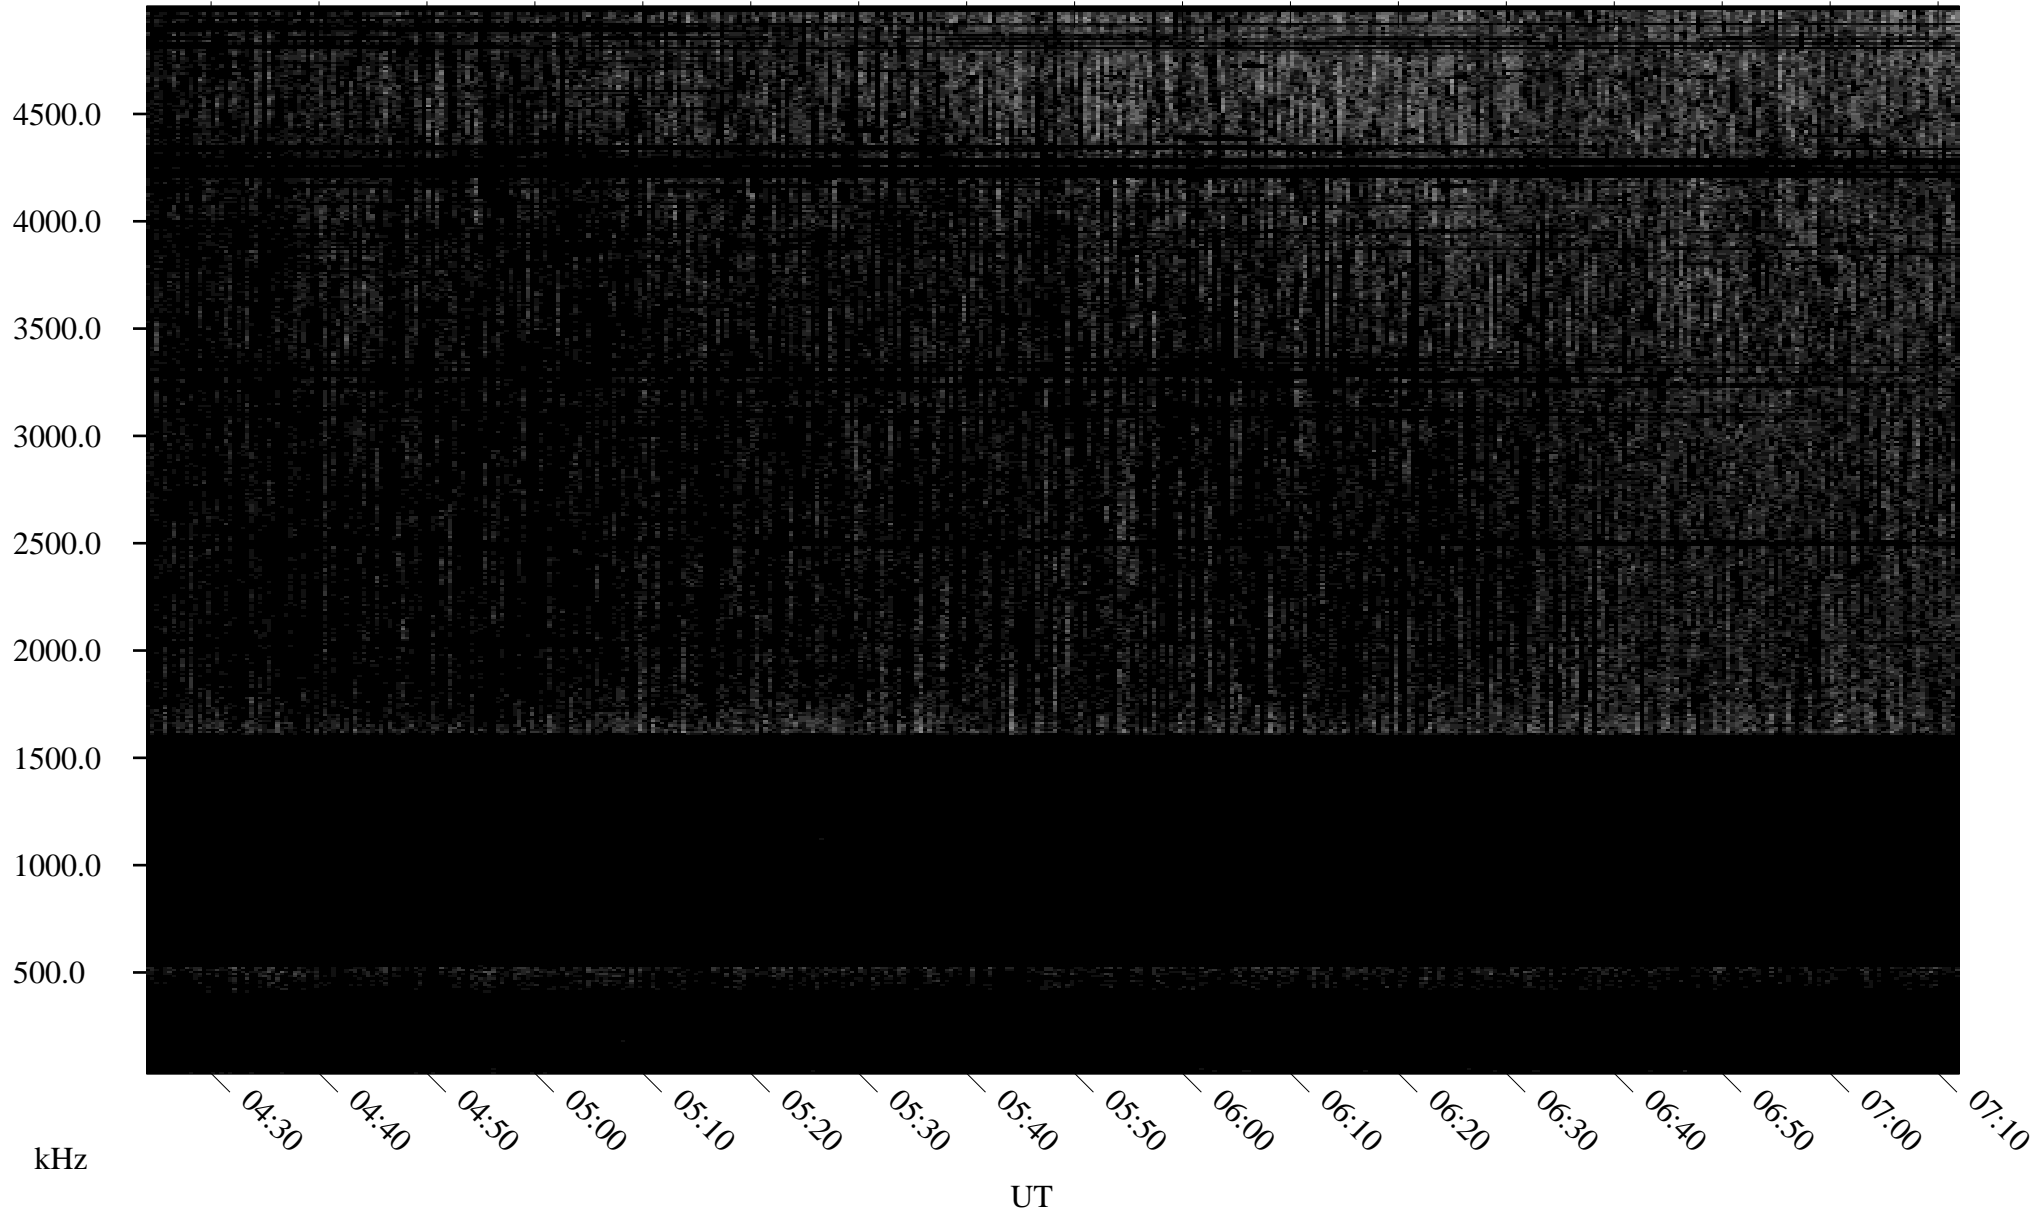

08/21/1995 Churchill, Manitoba

Linear Scale Black = 161 White = 15

ch952331.r00m max_12

Page 1

08/21/1995 Churchill, Manitoba

Linear Scale Black = 161 White = 15

ch952331.r00m max_12

Page 2

08/22/1995 Churchill, Manitoba

Linear Scale Black = 161 White = 15

ch952331l.r00m max_12

Page 3

08/22/1995 Churchill, Manitoba

Linear Scale Black = 161 White = 15

ch952331.r00m max_12

Page 4

08/22/1995 Churchill, Manitoba

Linear Scale Black = 161 White = 15

ch952331.r00m max_12

Page 5

08/22/1995 Churchill, Manitoba

Linear Scale Black = 161 White = 15

ch95233l.r00m max_12

Page 6

08/22/1995 Churchill, Manitoba

Linear Scale Black = 161 White = 15

ch95233l.r00m max_12

Page 7

08/22/1995 Churchill, Manitoba

Linear Scale Black = 161 White = 15

ch952331.r00m max_12

Page 8