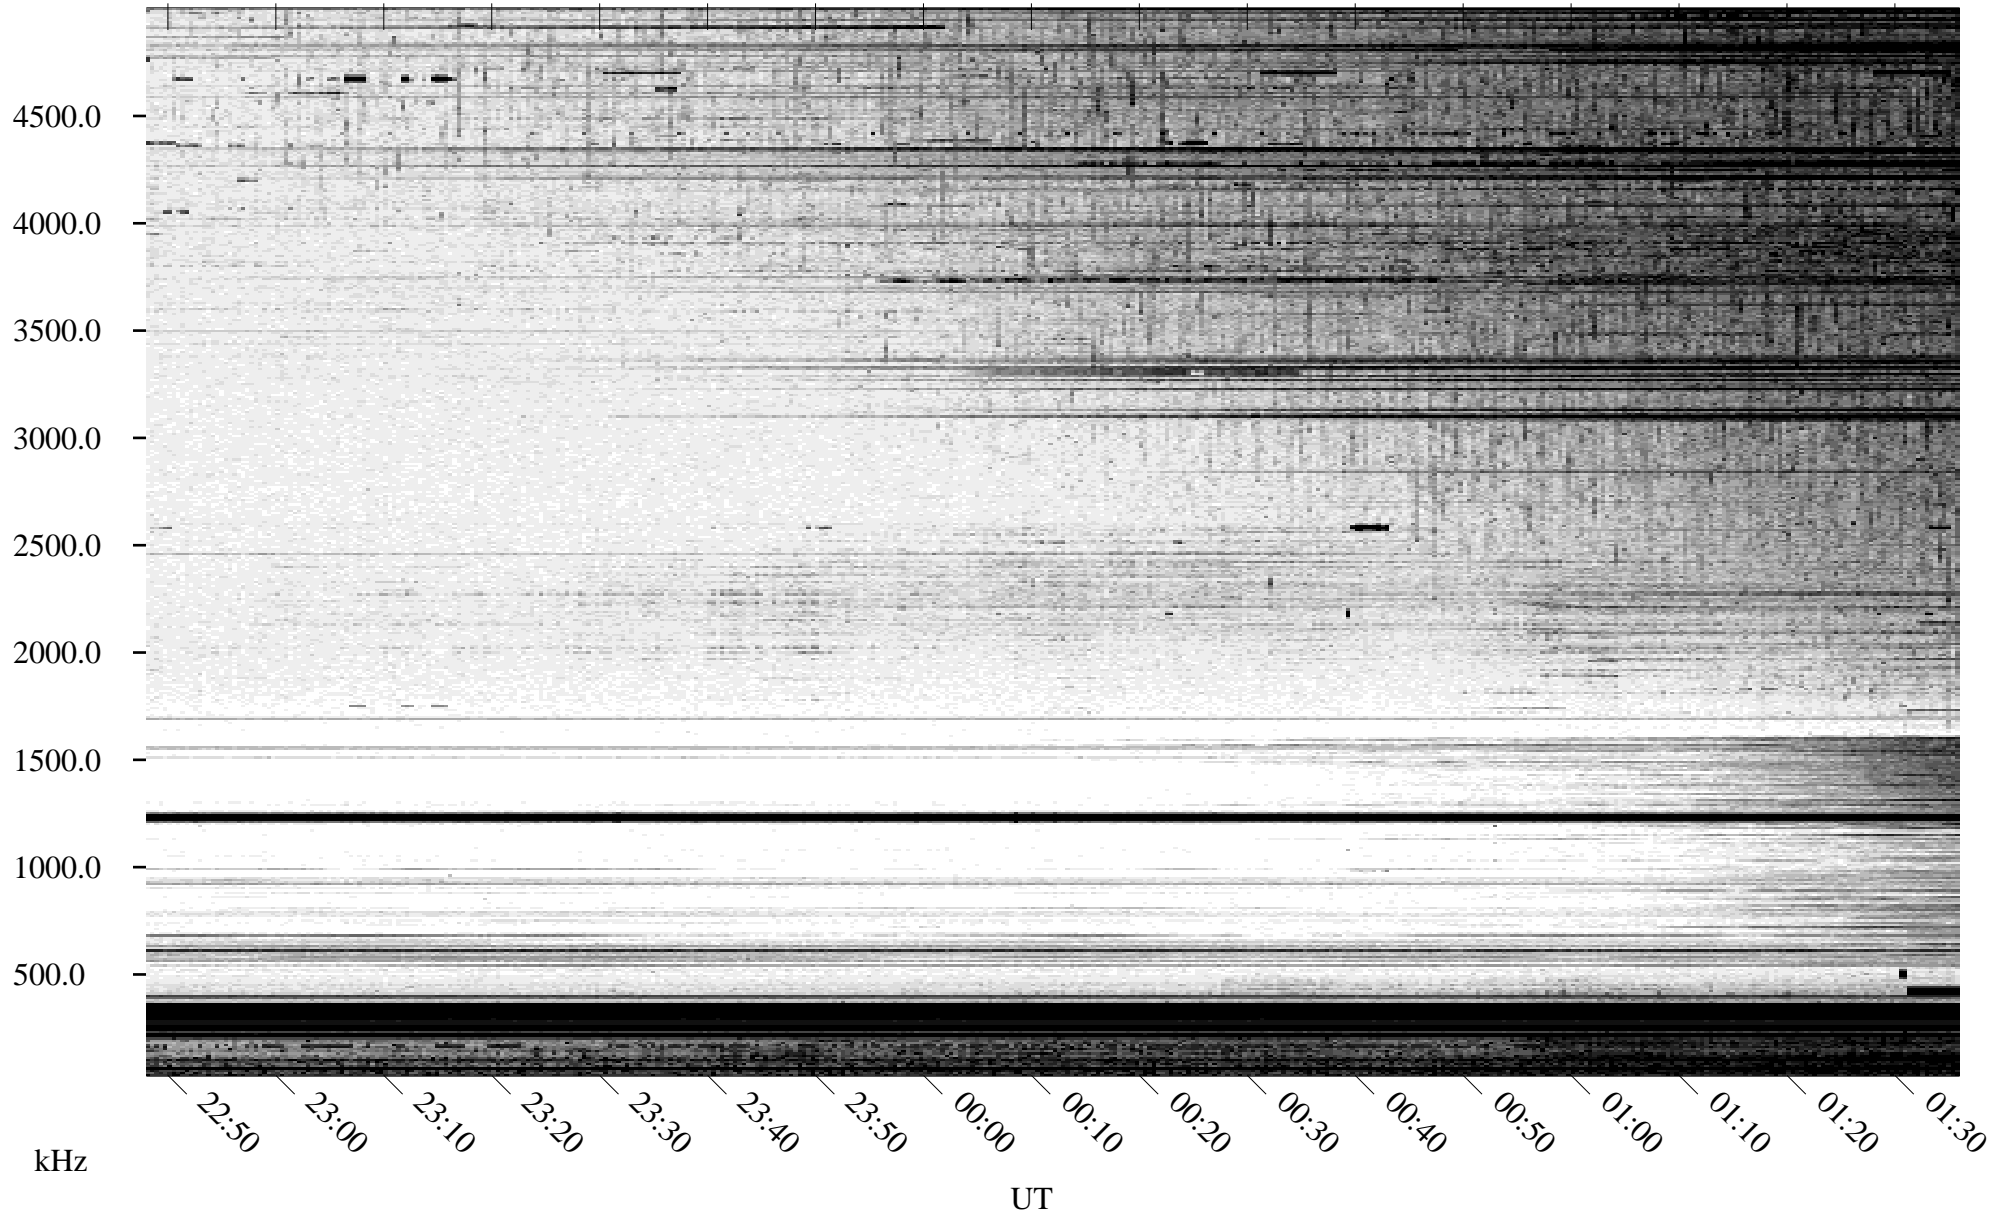

08/21/1995 Churchill, Manitoba

Linear Scale Black = 161 White = 15

ch952331.r00m max_12

Page 1

08/21/1995 Churchill, Manitoba

Linear Scale Black = 161 White = 15

ch952331.r00m max_12

Page 2

08/22/1995 Churchill, Manitoba

Linear Scale Black = 161 White = 15

ch952331l.r00m max_12

Page 3

08/22/1995 Churchill, Manitoba

Linear Scale Black = 161 White = 15

ch952331.r00m max_12

Page 4

08/22/1995 Churchill, Manitoba

Linear Scale Black = 161 White = 15

ch952331.r00m max_12

Page 5

08/22/1995 Churchill, Manitoba

Linear Scale Black = 161 White = 15

ch95233l.r00m max_12

Page 6

08/22/1995 Churchill, Manitoba

Linear Scale Black = 161 White = 15

ch95233l.r00m max_12

Page 7

08/22/1995 Churchill, Manitoba

Linear Scale Black = 161 White = 15

ch952331.r00m max_12

Page 8