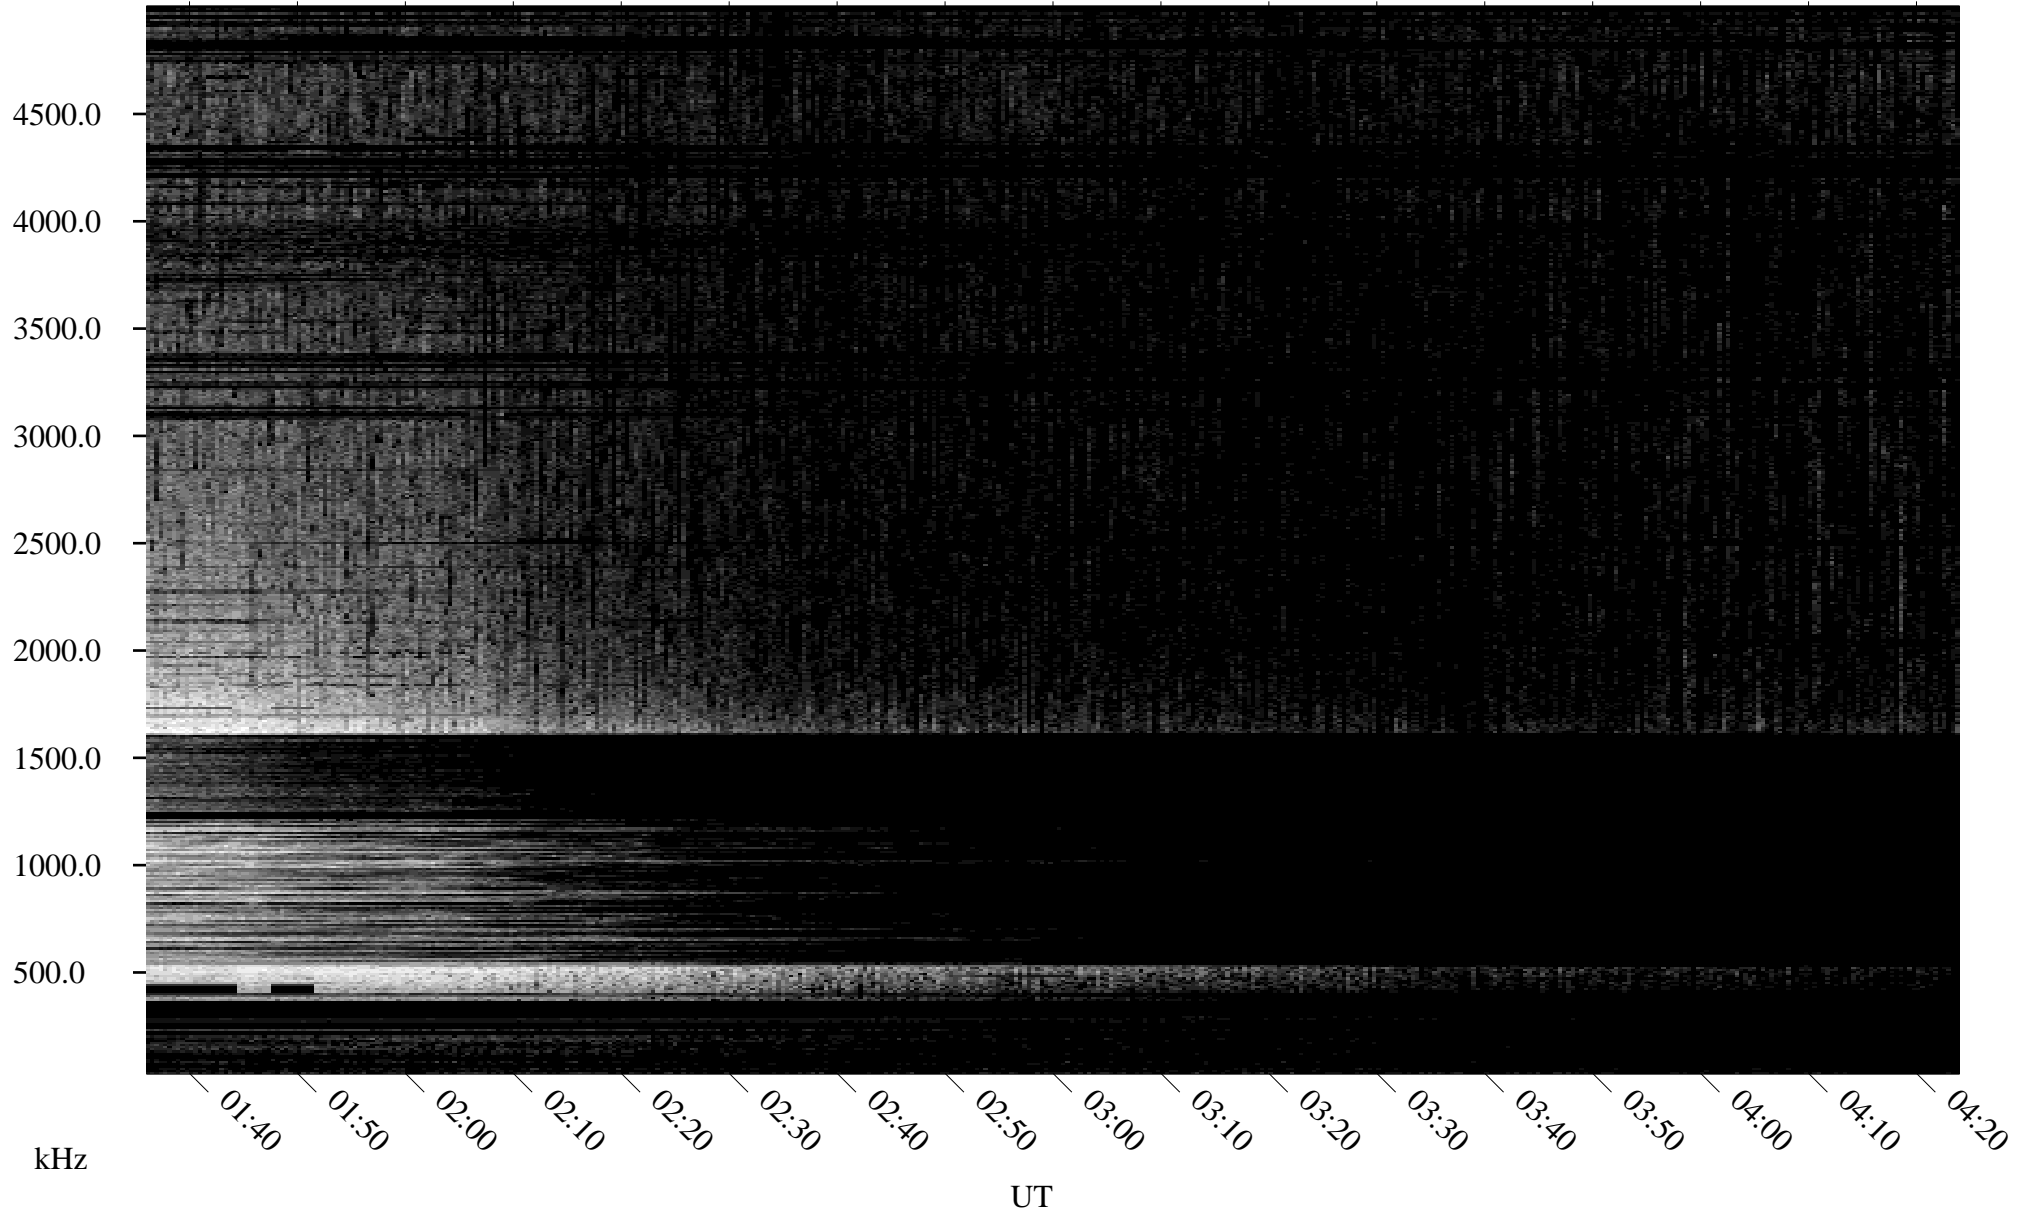

08/21/1995 Churchill, Manitoba

Linear Scale Black = 161 White = 15

ch952331.r00m max_12

Page 1

08/21/1995 Churchill, Manitoba

Linear Scale Black = 161 White = 15

ch952331.r00m max_12

Page 2

08/22/1995 Churchill, Manitoba

Linear Scale Black = 161 White = 15

ch952331l.r00m max_12

Page 3

08/22/1995 Churchill, Manitoba

Linear Scale Black = 161 White = 15

ch952331.r00m max_12

Page 4

08/22/1995 Churchill, Manitoba

Linear Scale Black = 161 White = 15

ch952331.r00m max_12

Page 5

08/22/1995 Churchill, Manitoba

Linear Scale Black = 161 White = 15

ch95233l.r00m max_12

Page 6

08/22/1995 Churchill, Manitoba

Linear Scale Black = 161 White = 15

ch95233l.r00m max_12

Page 7

08/22/1995 Churchill, Manitoba

Linear Scale Black = 161 White = 15

ch952331.r00m max_12

Page 8