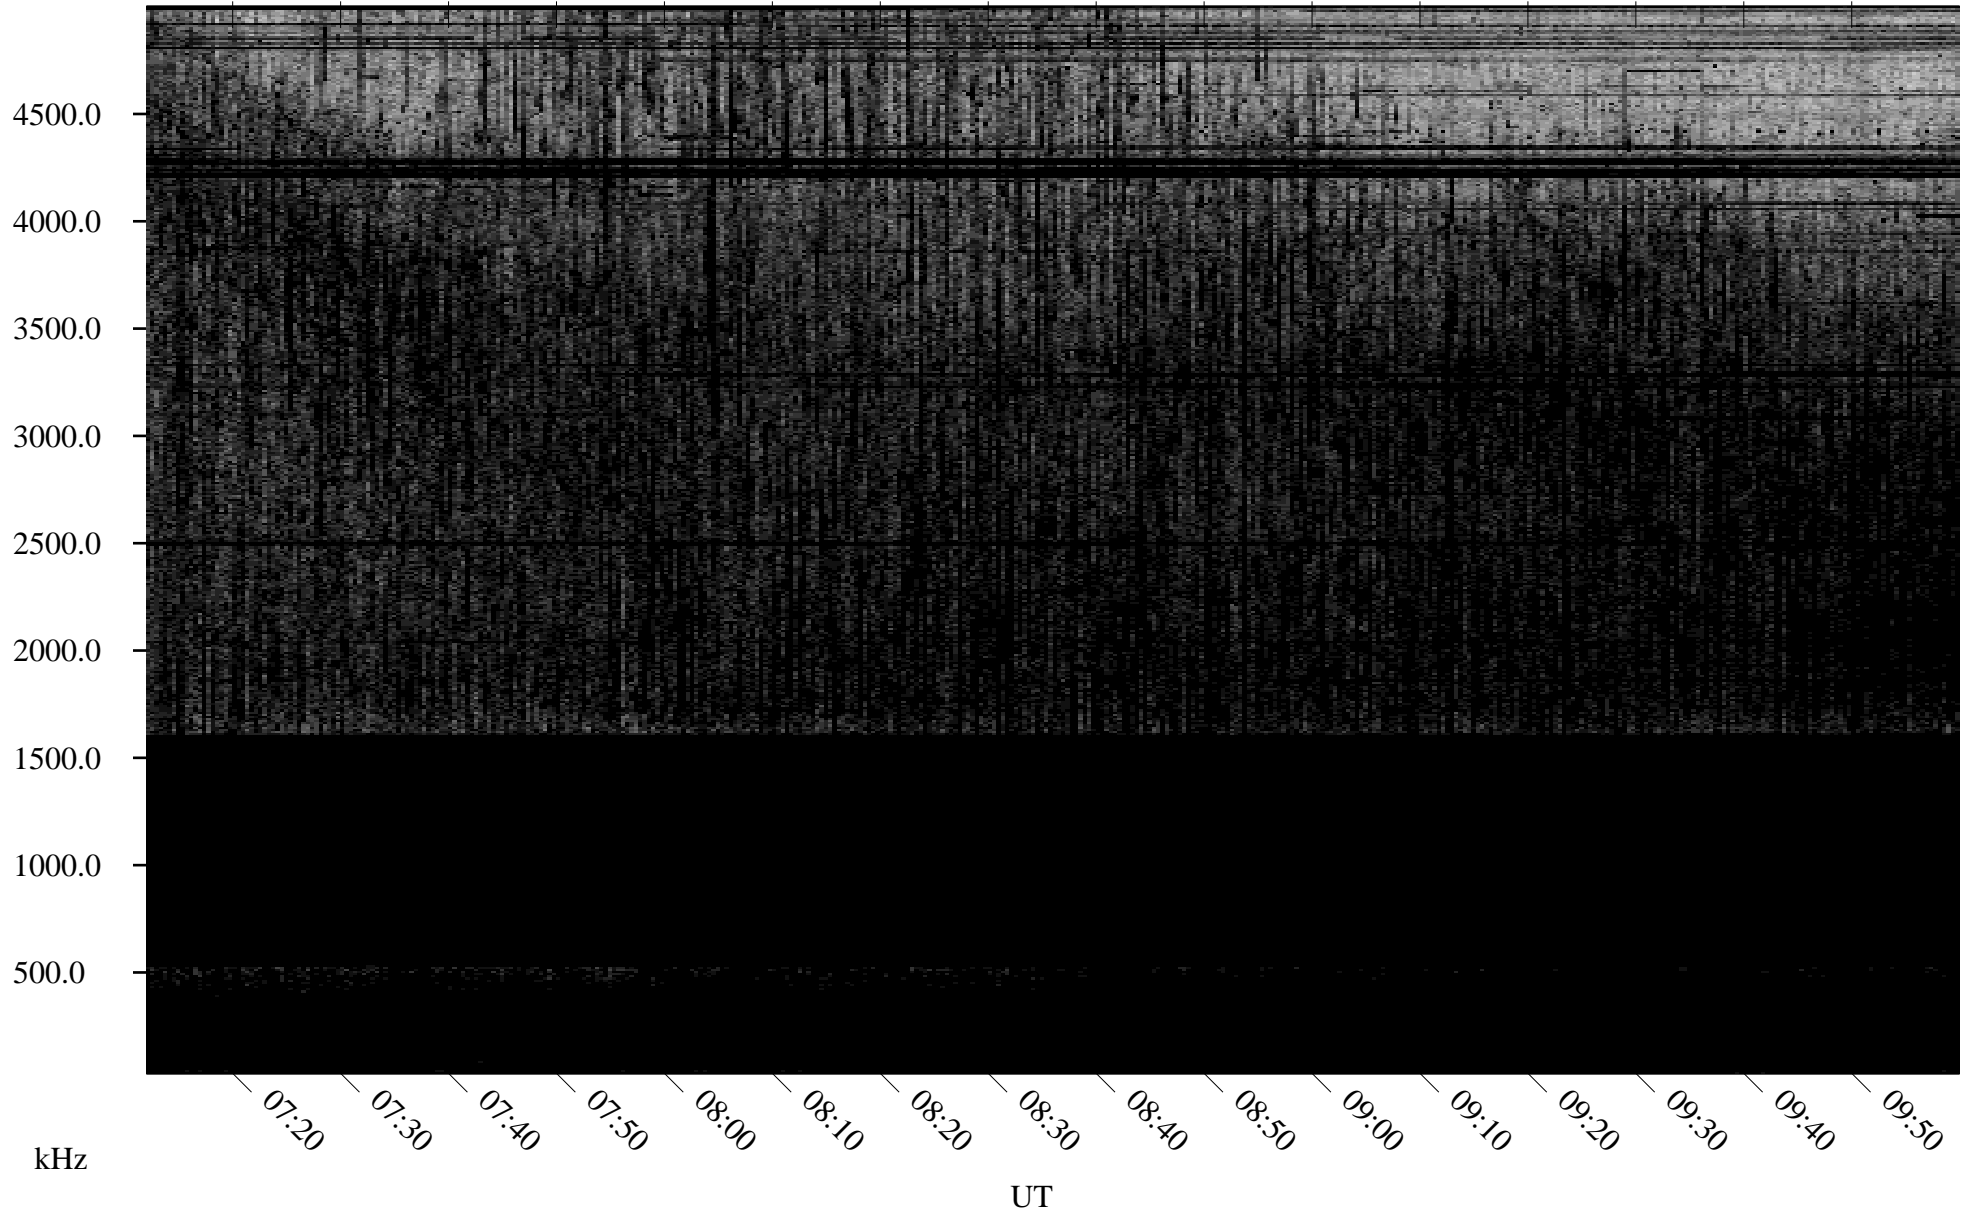

08/21/1995 Churchill, Manitoba

Linear Scale Black = 161 White = 15

ch952331.r00m max_12

Page 1

08/21/1995 Churchill, Manitoba

Linear Scale Black = 161 White = 15

ch952331.r00m max_12

Page 2

08/22/1995 Churchill, Manitoba

Linear Scale Black = 161 White = 15

ch952331l.r00m max_12

Page 3

08/22/1995 Churchill, Manitoba

Linear Scale Black = 161 White = 15

ch952331.r00m max_12

Page 4

08/22/1995 Churchill, Manitoba

Linear Scale Black = 161 White = 15

ch952331.r00m max_12

Page 5

08/22/1995 Churchill, Manitoba

Linear Scale Black = 161 White = 15

ch95233l.r00m max_12

Page 6

08/22/1995 Churchill, Manitoba

Linear Scale Black = 161 White = 15

ch95233l.r00m max_12

Page 7

08/22/1995 Churchill, Manitoba

Linear Scale Black = 161 White = 15

ch952331.r00m max_12

Page 8