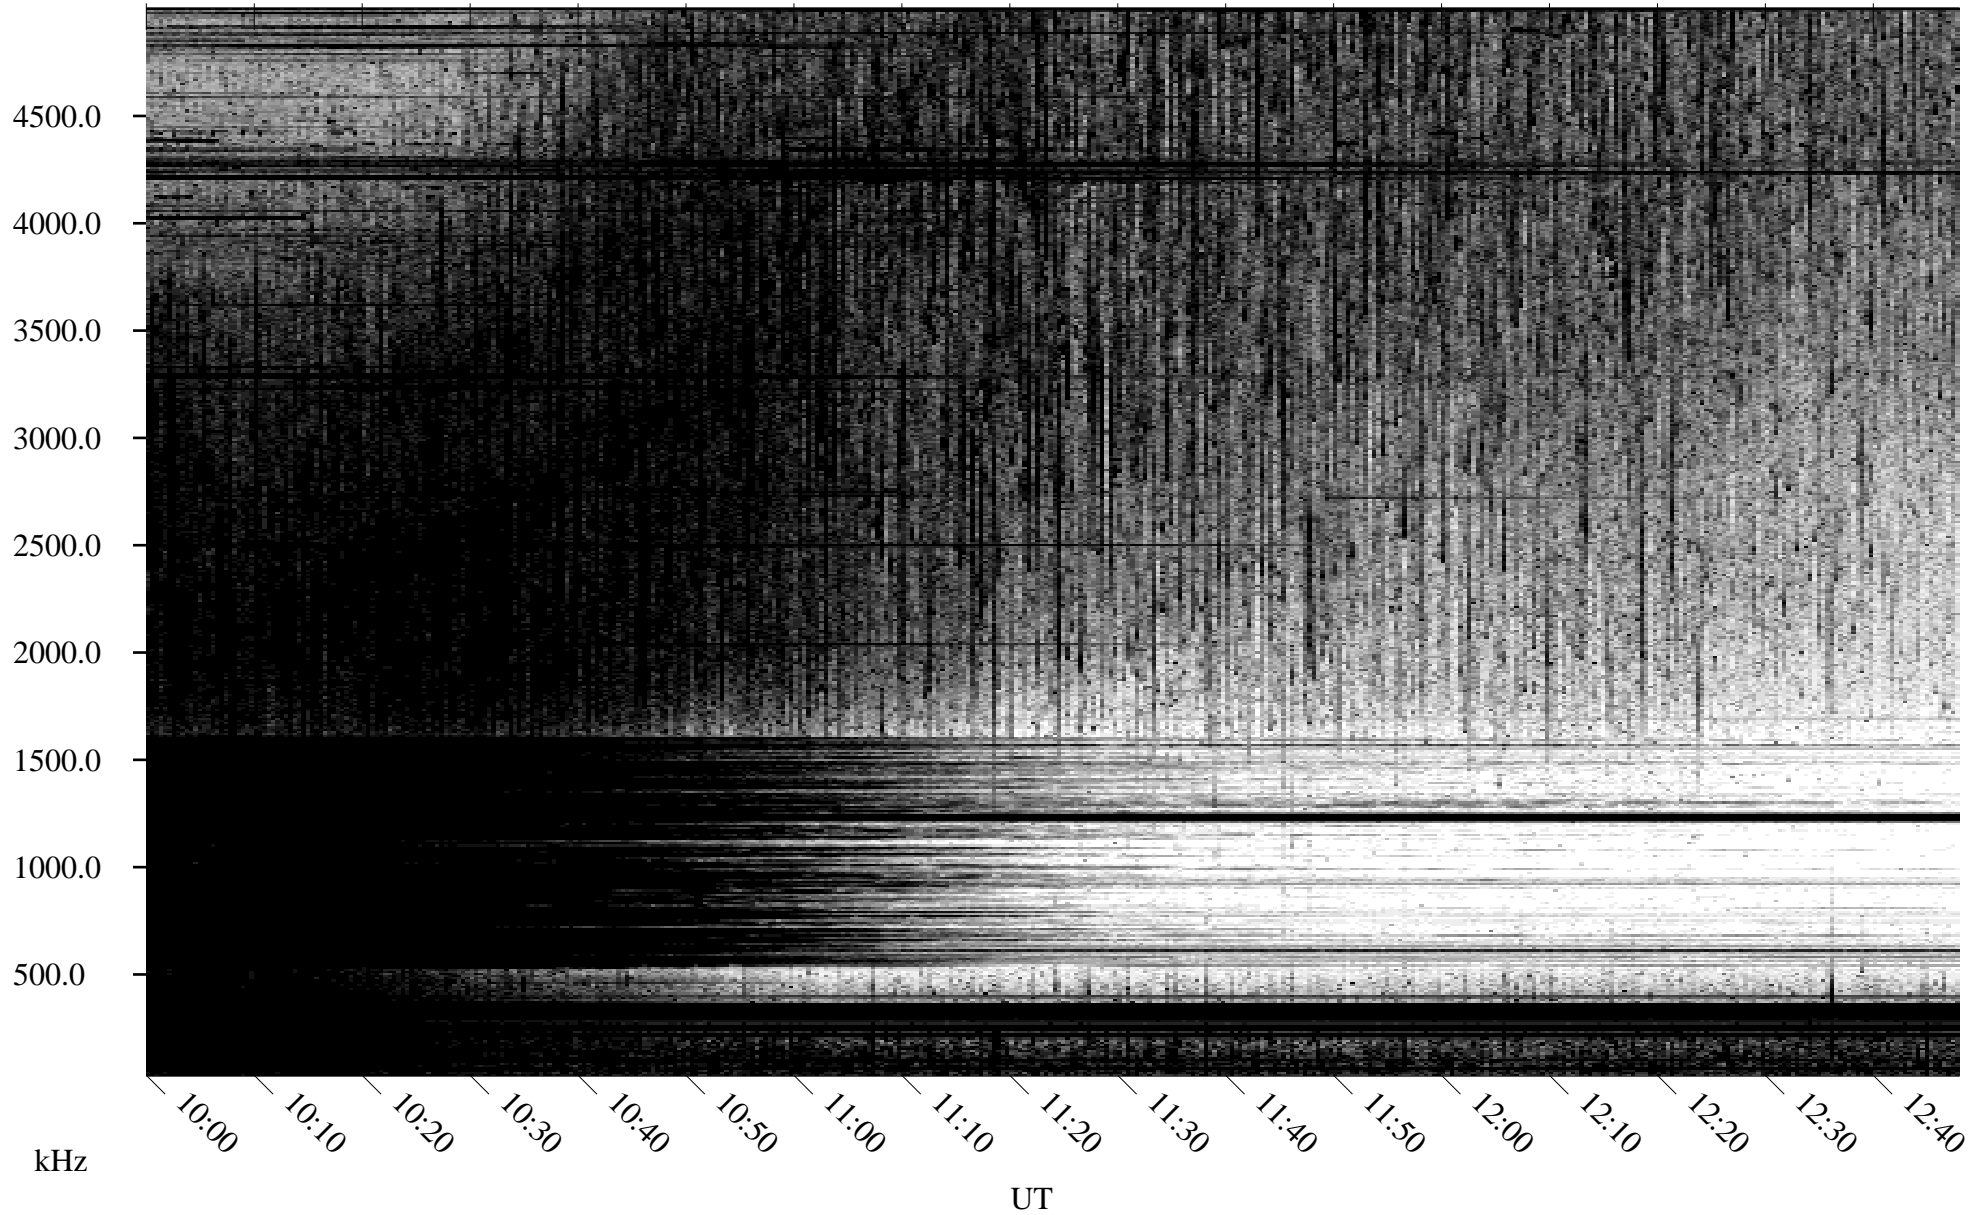

08/21/1995 Churchill, Manitoba

Linear Scale Black = 161 White = 15

ch952331.r00m max_12

Page 1

08/21/1995 Churchill, Manitoba

Linear Scale Black = 161 White = 15

ch952331.r00m max_12

Page 2

08/22/1995 Churchill, Manitoba

Linear Scale Black = 161 White = 15

ch952331l.r00m max_12

Page 3

08/22/1995 Churchill, Manitoba

Linear Scale Black = 161 White = 15

ch952331.r00m max_12

Page 4

08/22/1995 Churchill, Manitoba

Linear Scale Black = 161 White = 15

ch952331.r00m max_12

Page 5

08/22/1995 Churchill, Manitoba

Linear Scale Black = 161 White = 15

ch95233l.r00m max_12

Page 6

08/22/1995 Churchill, Manitoba

Linear Scale Black = 161 White = 15

ch95233l.r00m max_12

Page 7

08/22/1995 Churchill, Manitoba

Linear Scale Black = 161 White = 15

ch952331.r00m max_12

Page 8