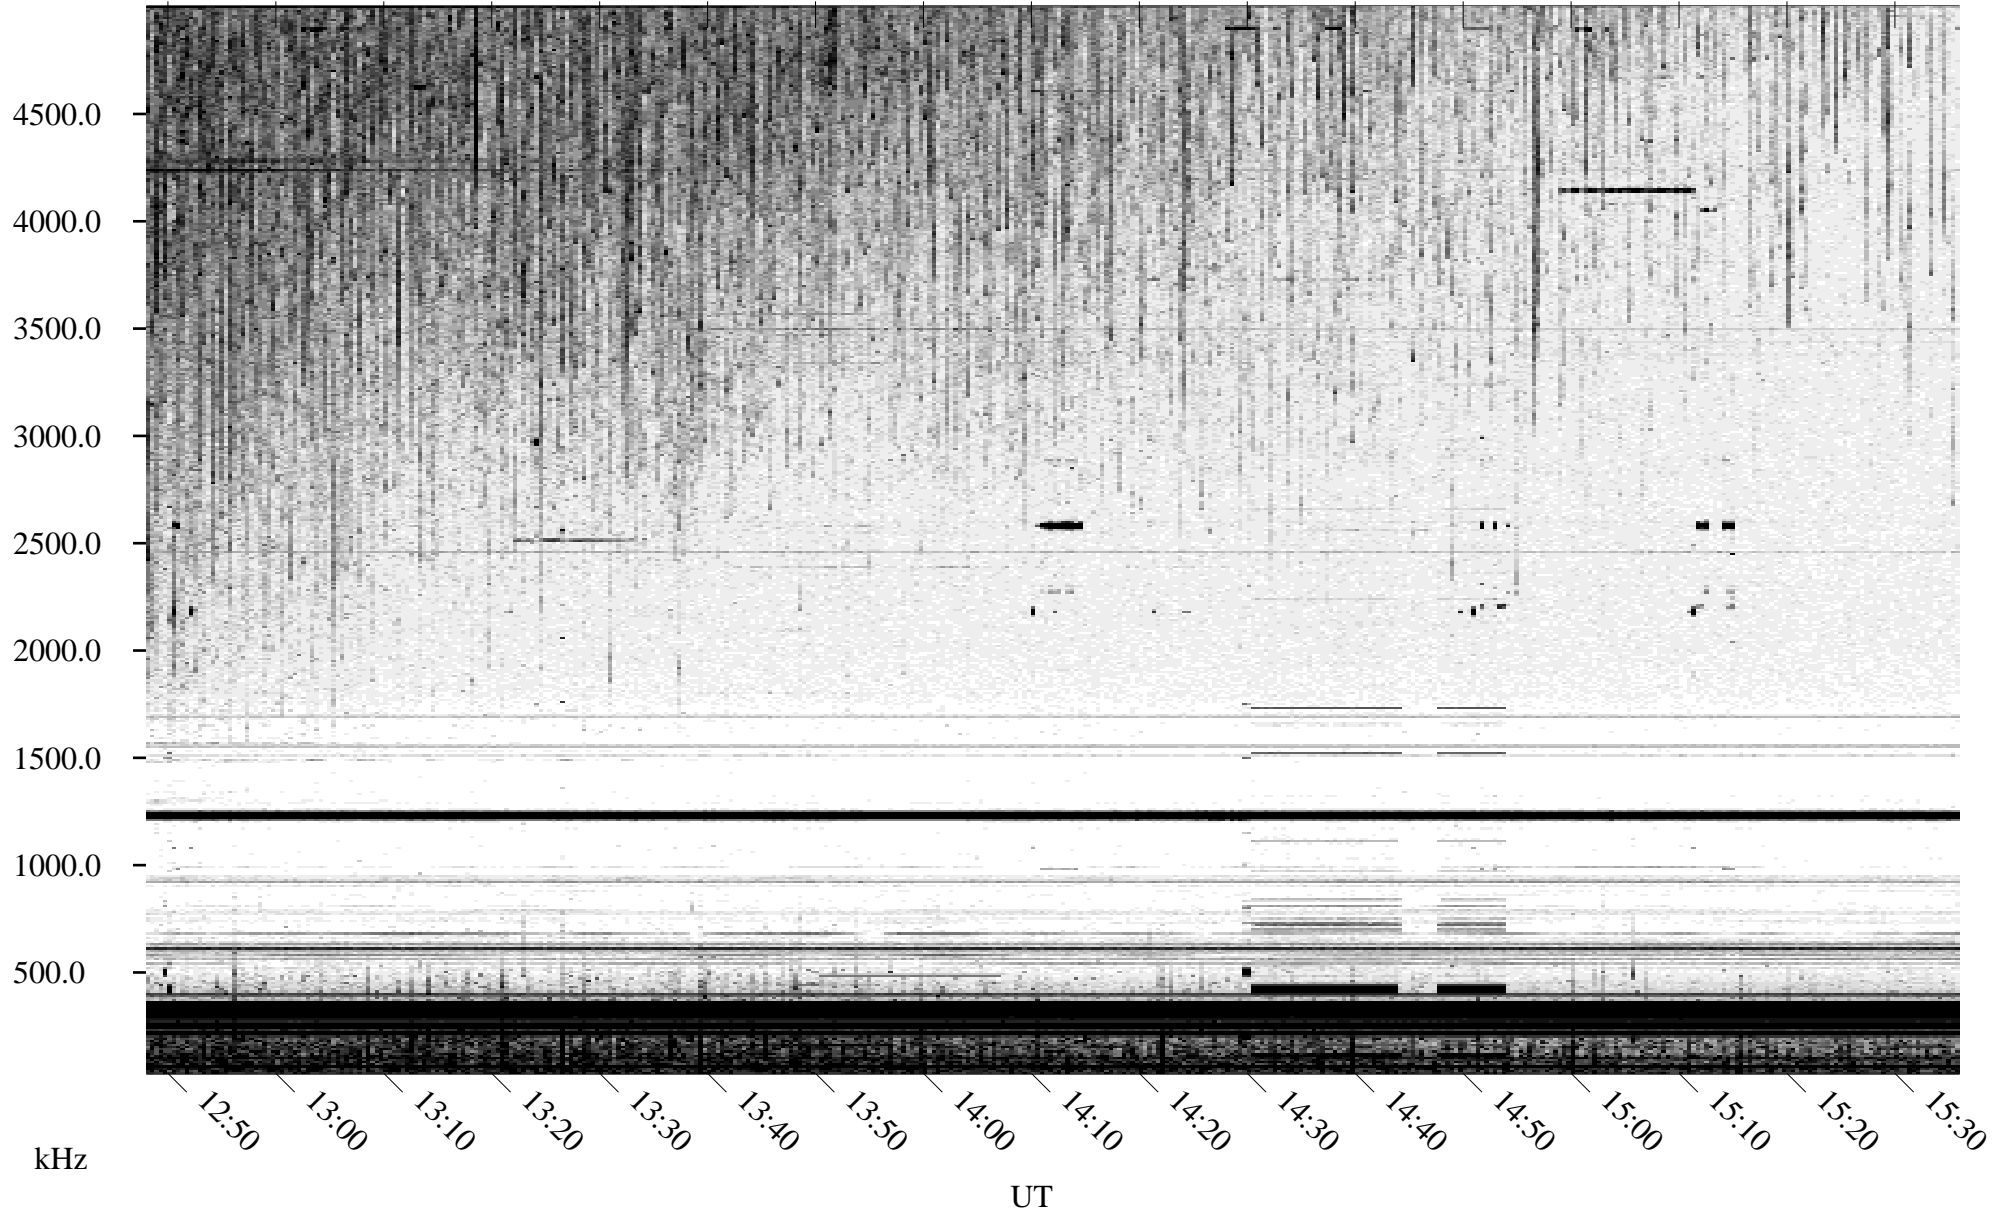

08/21/1995 Churchill, Manitoba

Linear Scale Black = 161 White = 15

ch952331.r00m max_12

Page 1

08/21/1995 Churchill, Manitoba

Linear Scale Black = 161 White = 15

ch952331.r00m max_12

Page 2

08/22/1995 Churchill, Manitoba

Linear Scale Black = 161 White = 15

ch952331l.r00m max_12

Page 3

08/22/1995 Churchill, Manitoba

Linear Scale Black = 161 White = 15

ch952331.r00m max_12

Page 4

08/22/1995 Churchill, Manitoba

Linear Scale Black = 161 White = 15

ch952331.r00m max_12

Page 5

08/22/1995 Churchill, Manitoba

Linear Scale Black = 161 White = 15

ch95233l.r00m max_12

Page 6

08/22/1995 Churchill, Manitoba

Linear Scale Black = 161 White = 15

ch95233l.r00m max_12

Page 7

08/22/1995 Churchill, Manitoba

Linear Scale Black = 161 White = 15

ch952331.r00m max_12

Page 8