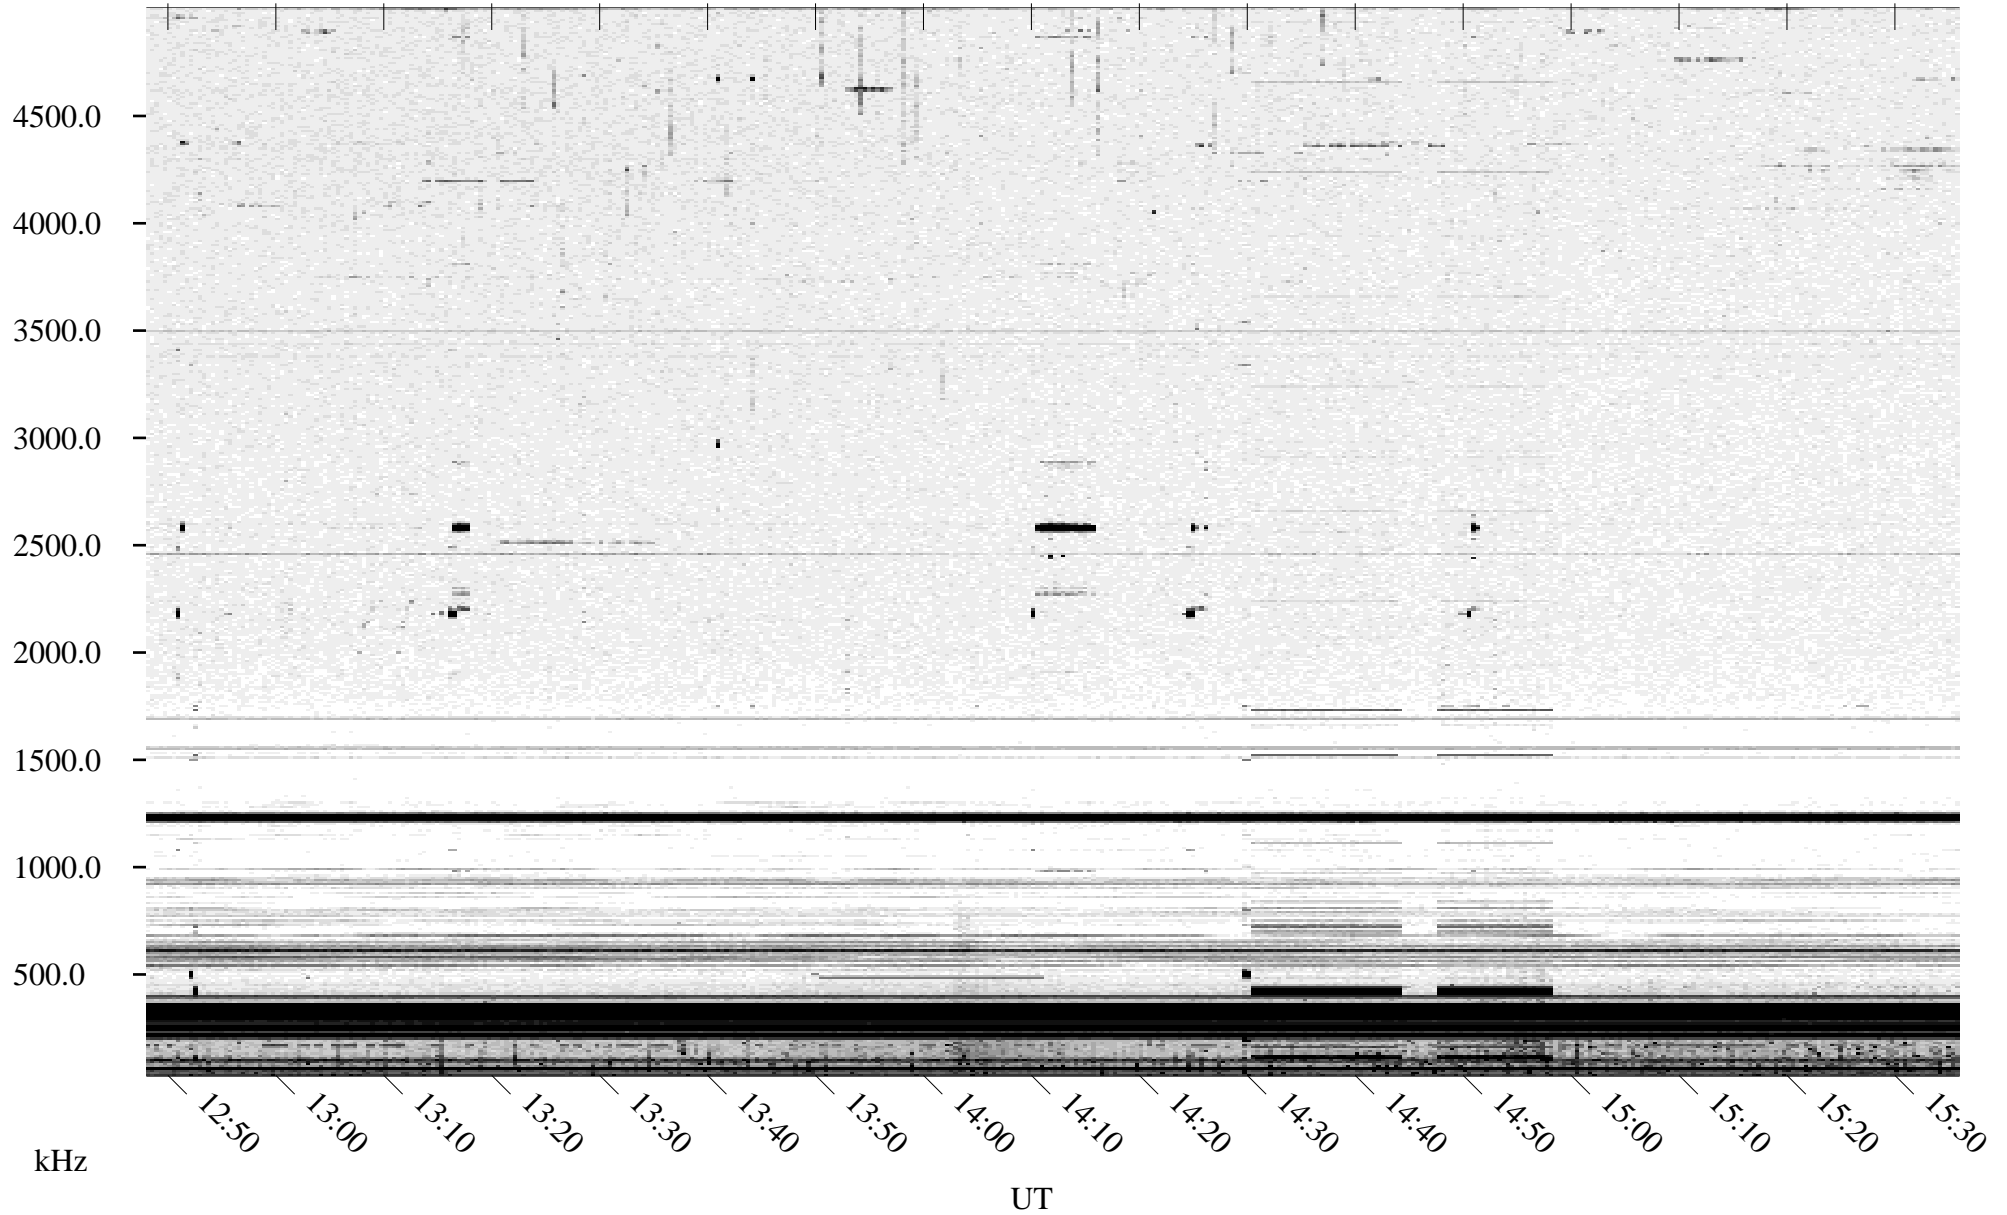

08/22/1995 Churchill, Manitoba

Linear Scale Black = 161 White = 15

ch95234l.r00m max_12

Page 1

08/22/1995 Churchill, Manitoba

Linear Scale Black = 161 White = 15

ch95234l.r00m max_12

Page 2

08/23/1995 Churchill, Manitoba

Linear Scale Black = 161 White = 15

ch95234l.r00m max_12

Page 3

08/23/1995 Churchill, Manitoba

Linear Scale Black = 161 White = 15

ch95234l.r00m max_12

Page 4

08/23/1995 Churchill, Manitoba

Linear Scale Black = 161 White = 15

ch95234l.r00m max_12

Page 5

08/23/1995 Churchill, Manitoba

Linear Scale Black = 161 White = 15

ch95234l.r00m max_12

Page 6

08/23/1995 Churchill, Manitoba

Linear Scale Black = 161 White = 15

ch95234l.r00m max_12

Page 7

08/23/1995 Churchill, Manitoba

Linear Scale Black = 161 White = 15

ch95234l.r00m max_12

Page 8