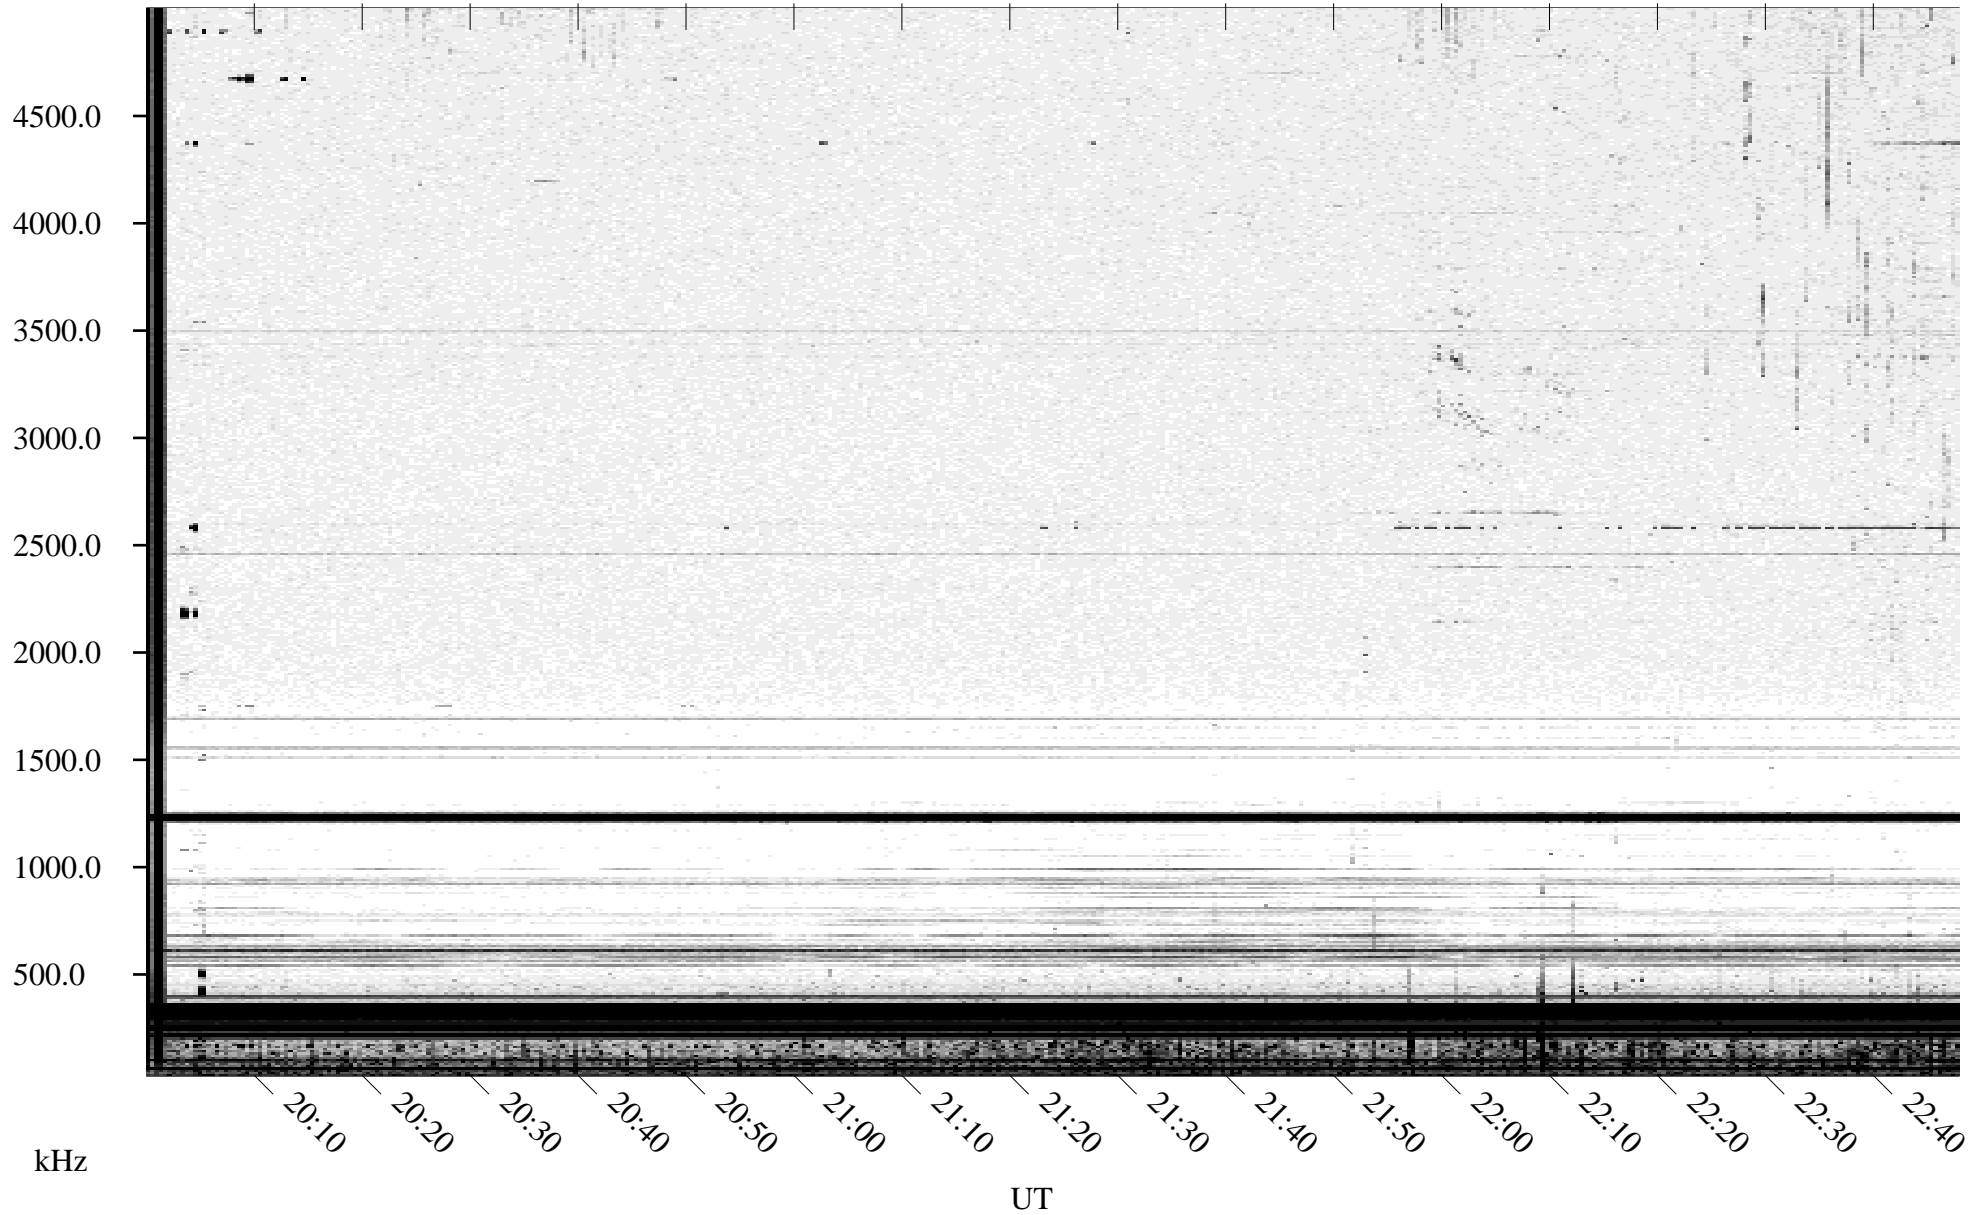

08/22/1995 Churchill, Manitoba

Linear Scale Black = 161 White = 15

ch95234l.r00m max_12

Page 1

08/22/1995 Churchill, Manitoba

Linear Scale Black = 161 White = 15

ch95234l.r00m max_12

Page 2

08/23/1995 Churchill, Manitoba

Linear Scale Black = 161 White = 15

ch95234l.r00m max_12

Page 3

08/23/1995 Churchill, Manitoba

Linear Scale Black = 161 White = 15

ch95234l.r00m max_12

Page 4

08/23/1995 Churchill, Manitoba

Linear Scale Black = 161 White = 15

ch95234l.r00m max_12

Page 5

08/23/1995 Churchill, Manitoba

Linear Scale Black = 161 White = 15

ch95234l.r00m max_12

Page 6

08/23/1995 Churchill, Manitoba

Linear Scale Black = 161 White = 15

ch95234l.r00m max_12

Page 7

08/23/1995 Churchill, Manitoba

Linear Scale Black = 161 White = 15

ch95234l.r00m max_12

Page 8