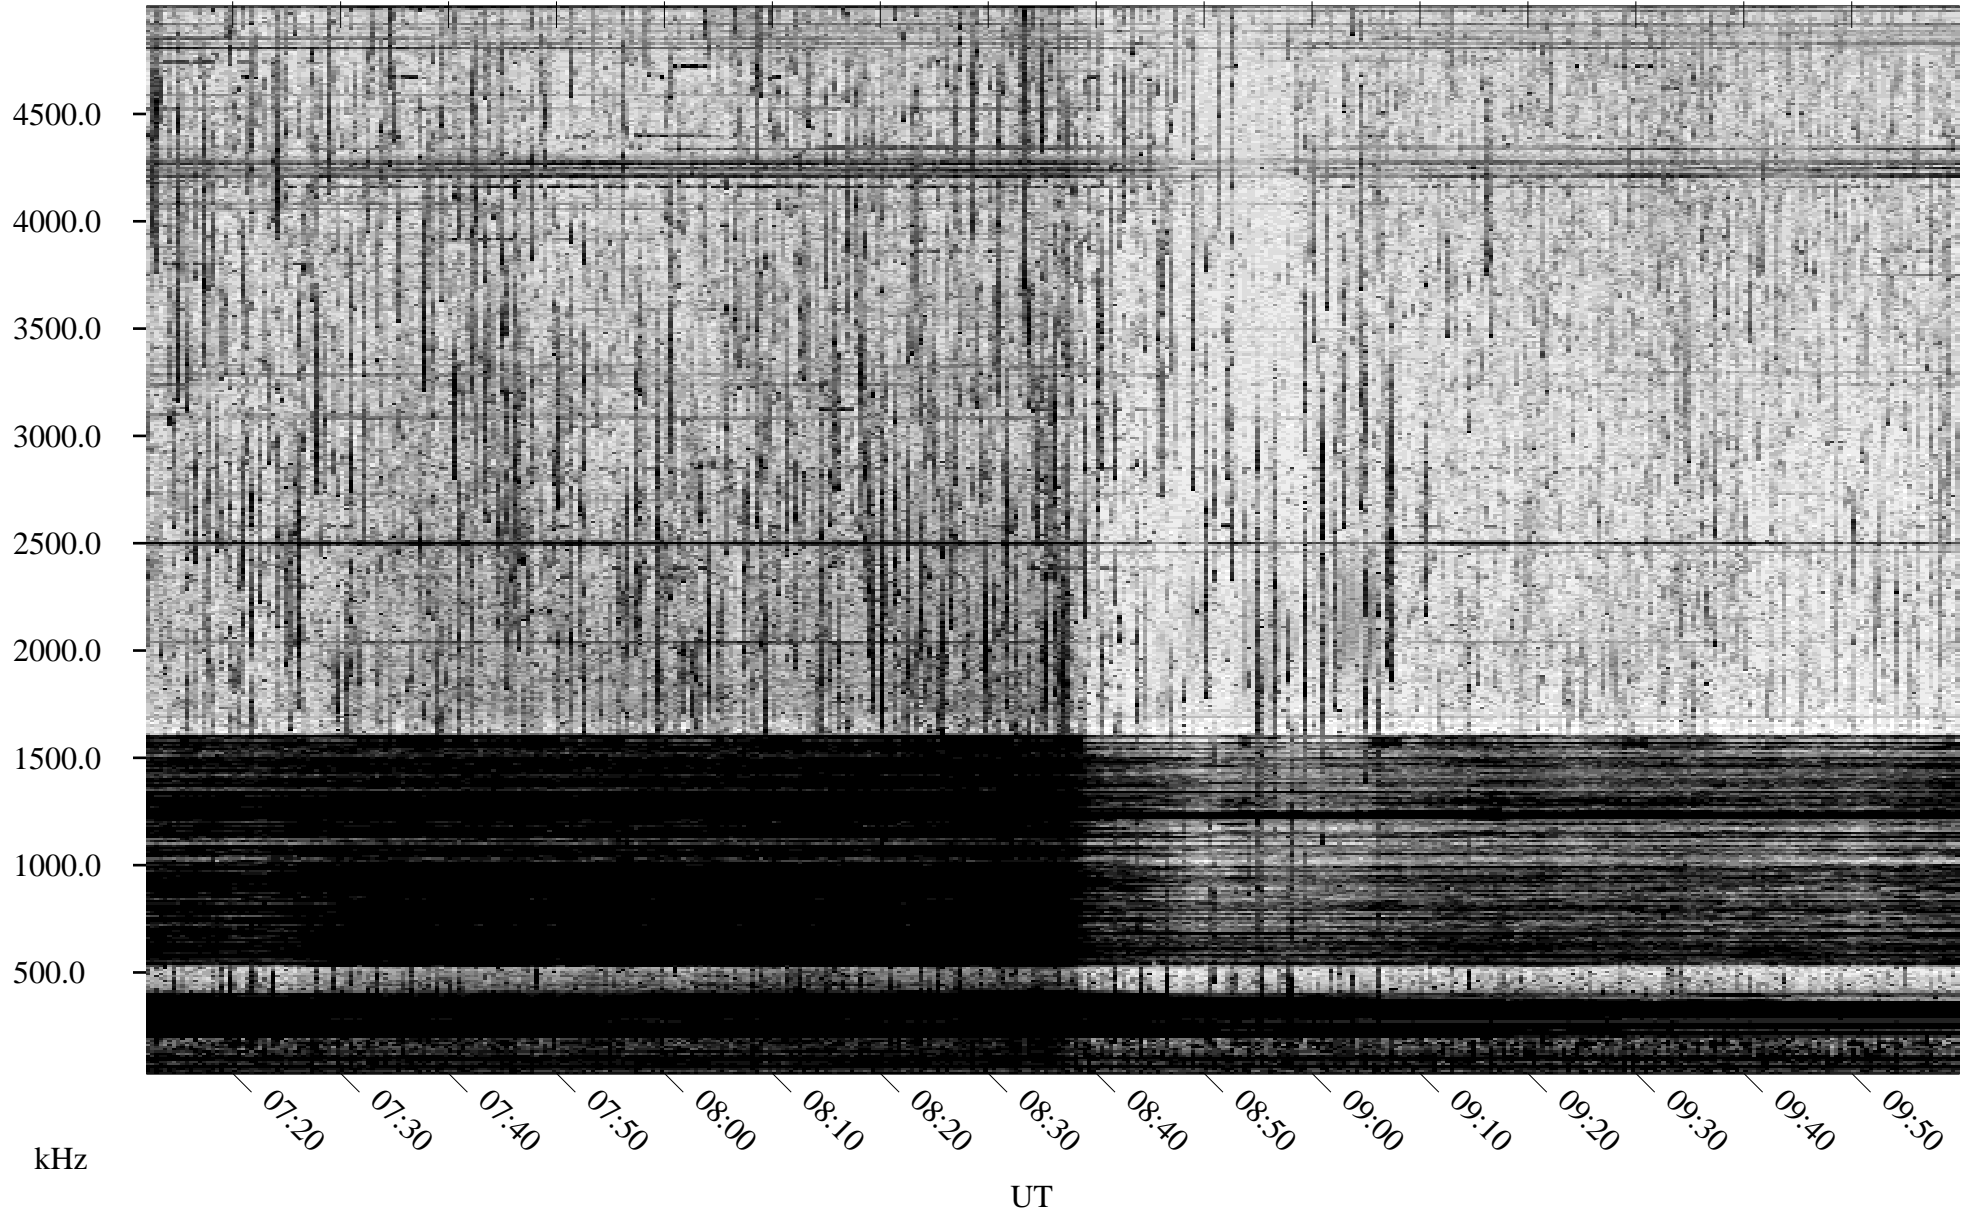

08/22/1995 Churchill, Manitoba

Linear Scale Black = 161 White = 15

ch95234l.r00m max_12

Page 1

08/22/1995 Churchill, Manitoba

Linear Scale Black = 161 White = 15

ch95234l.r00m max_12

Page 2

08/23/1995 Churchill, Manitoba

Linear Scale Black = 161 White = 15

ch95234l.r00m max_12

Page 3

08/23/1995 Churchill, Manitoba

Linear Scale Black = 161 White = 15

ch95234l.r00m max_12

Page 4

08/23/1995 Churchill, Manitoba

Linear Scale Black = 161 White = 15

ch95234l.r00m max_12

Page 5

08/23/1995 Churchill, Manitoba

Linear Scale Black = 161 White = 15

ch95234l.r00m max_12

Page 6

08/23/1995 Churchill, Manitoba

Linear Scale Black = 161 White = 15

ch95234l.r00m max_12

Page 7

08/23/1995 Churchill, Manitoba

Linear Scale Black = 161 White = 15

ch95234l.r00m max_12

Page 8