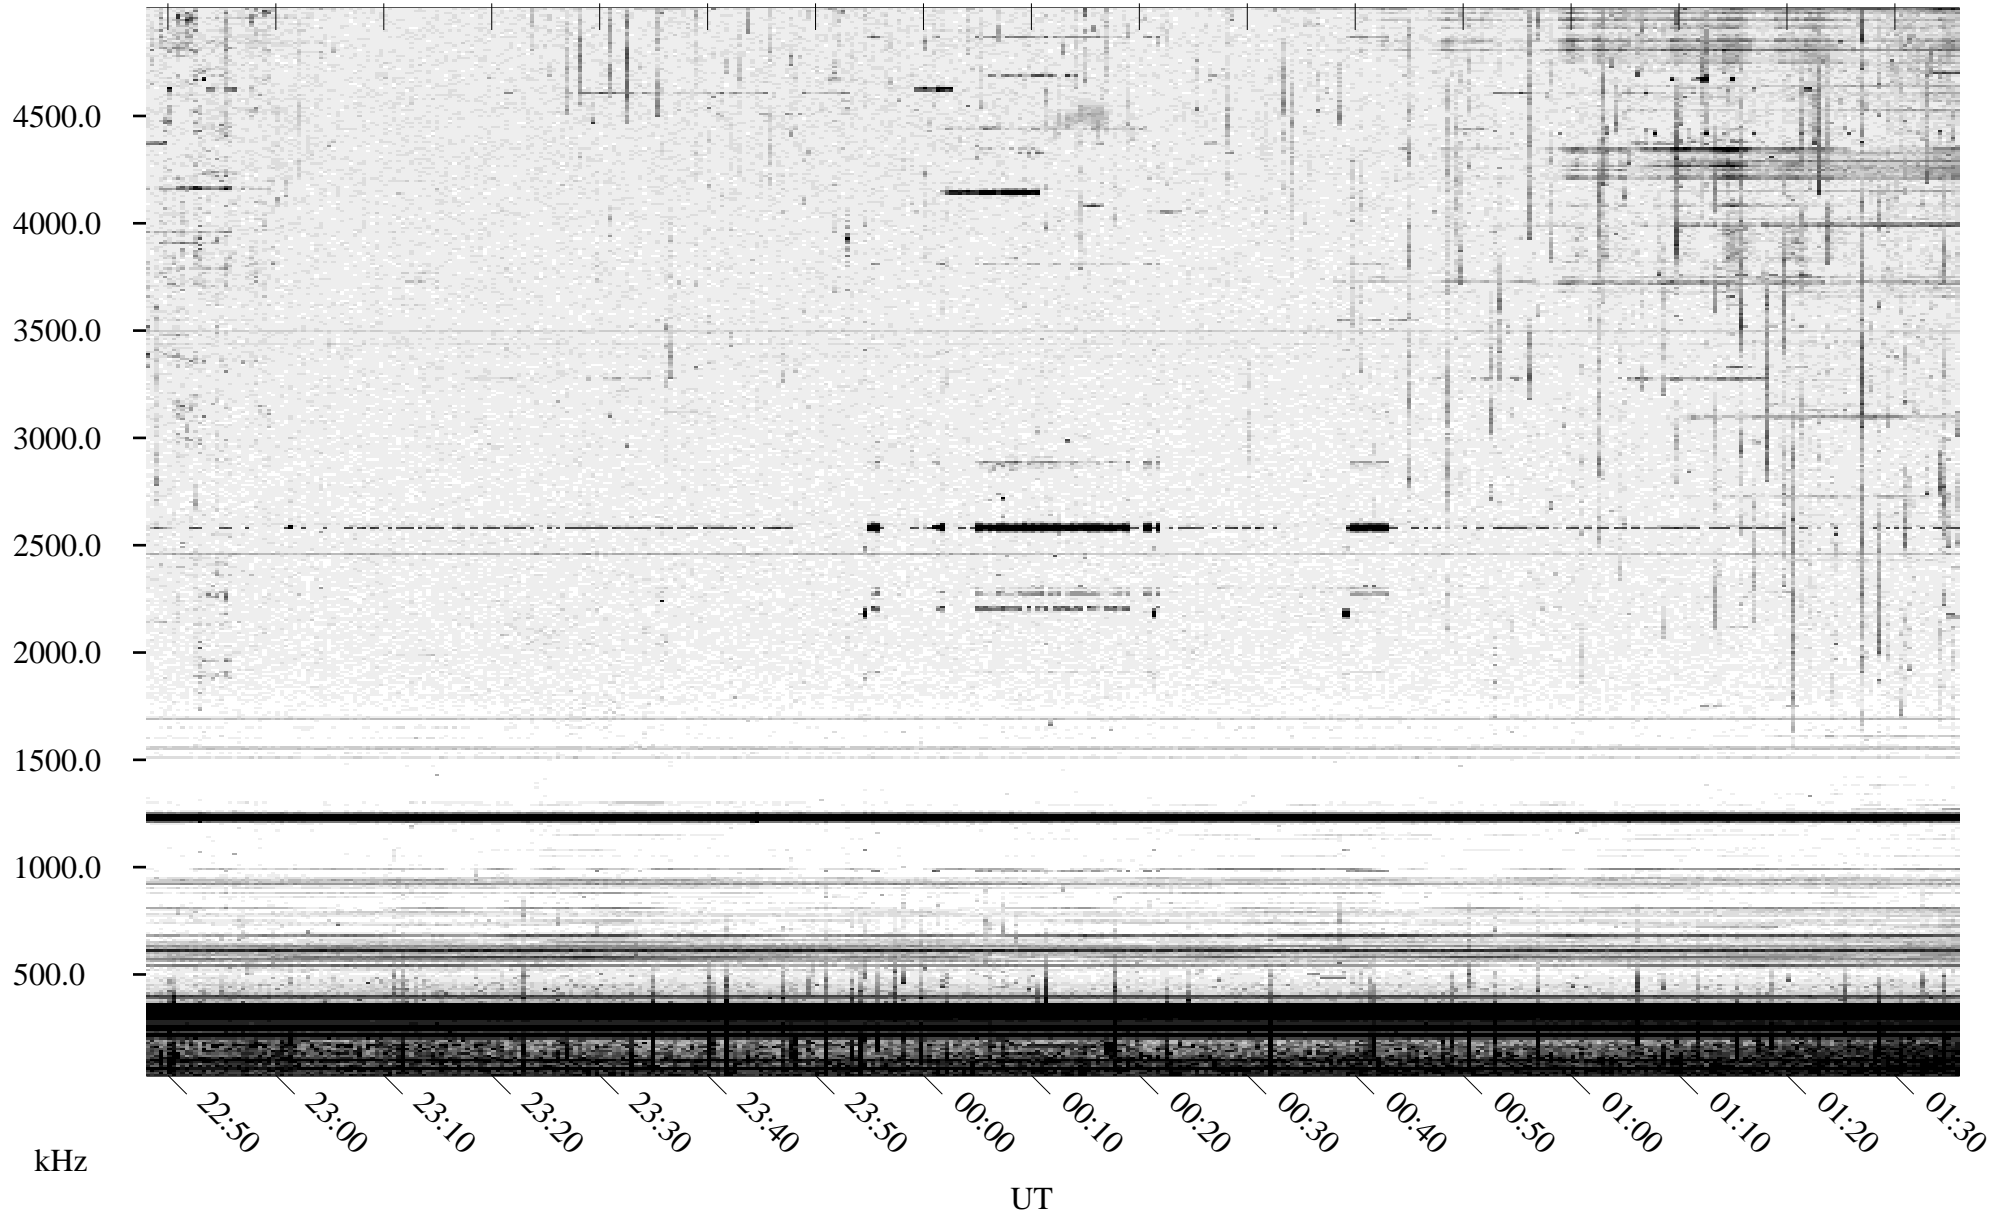

08/22/1995 Churchill, Manitoba

Linear Scale Black = 161 White = 15

ch95234l.r00m max_12

Page 1

08/22/1995 Churchill, Manitoba

Linear Scale Black = 161 White = 15

ch95234l.r00m max_12

Page 2

08/23/1995 Churchill, Manitoba

Linear Scale Black = 161 White = 15

ch95234l.r00m max_12

Page 3

08/23/1995 Churchill, Manitoba

Linear Scale Black = 161 White = 15

ch95234l.r00m max_12

Page 4

08/23/1995 Churchill, Manitoba

Linear Scale Black = 161 White = 15

ch95234l.r00m max_12

Page 5

08/23/1995 Churchill, Manitoba

Linear Scale Black = 161 White = 15

ch95234l.r00m max_12

Page 6

08/23/1995 Churchill, Manitoba

Linear Scale Black = 161 White = 15

ch95234l.r00m max_12

Page 7

08/23/1995 Churchill, Manitoba

Linear Scale Black = 161 White = 15

ch95234l.r00m max_12

Page 8