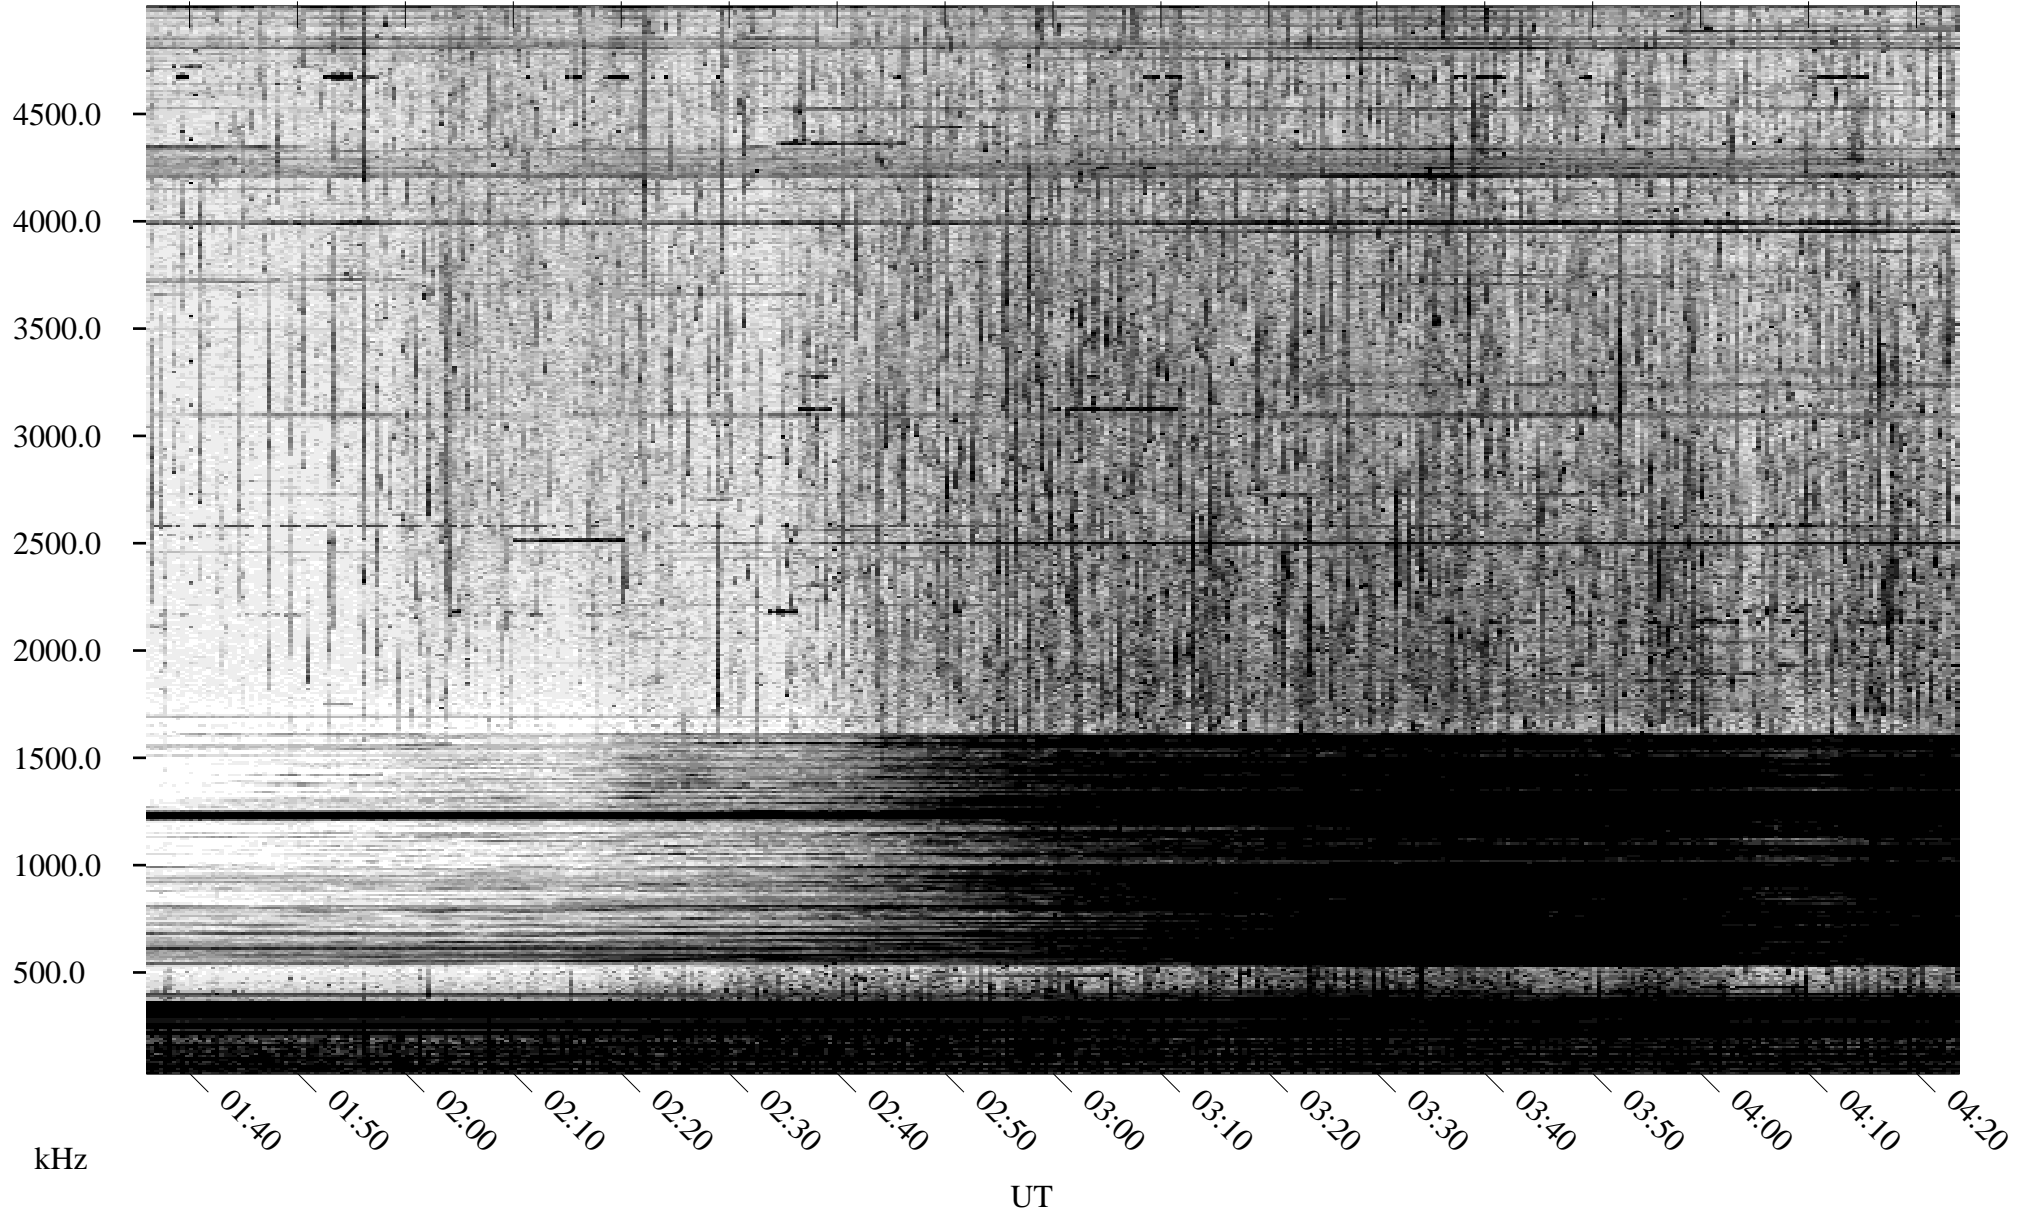

08/22/1995 Churchill, Manitoba

Linear Scale Black = 161 White = 15

ch95234l.r00m max_12

Page 1

08/22/1995 Churchill, Manitoba

Linear Scale Black = 161 White = 15

ch95234l.r00m max_12

Page 2

08/23/1995 Churchill, Manitoba

Linear Scale Black = 161 White = 15

ch95234l.r00m max_12

Page 3

08/23/1995 Churchill, Manitoba

Linear Scale Black = 161 White = 15

ch95234l.r00m max_12

Page 4

08/23/1995 Churchill, Manitoba

Linear Scale Black = 161 White = 15

ch95234l.r00m max_12

Page 5

08/23/1995 Churchill, Manitoba

Linear Scale Black = 161 White = 15

ch95234l.r00m max_12

Page 6

08/23/1995 Churchill, Manitoba

Linear Scale Black = 161 White = 15

ch95234l.r00m max_12

Page 7

08/23/1995 Churchill, Manitoba

Linear Scale Black = 161 White = 15

ch95234l.r00m max_12

Page 8