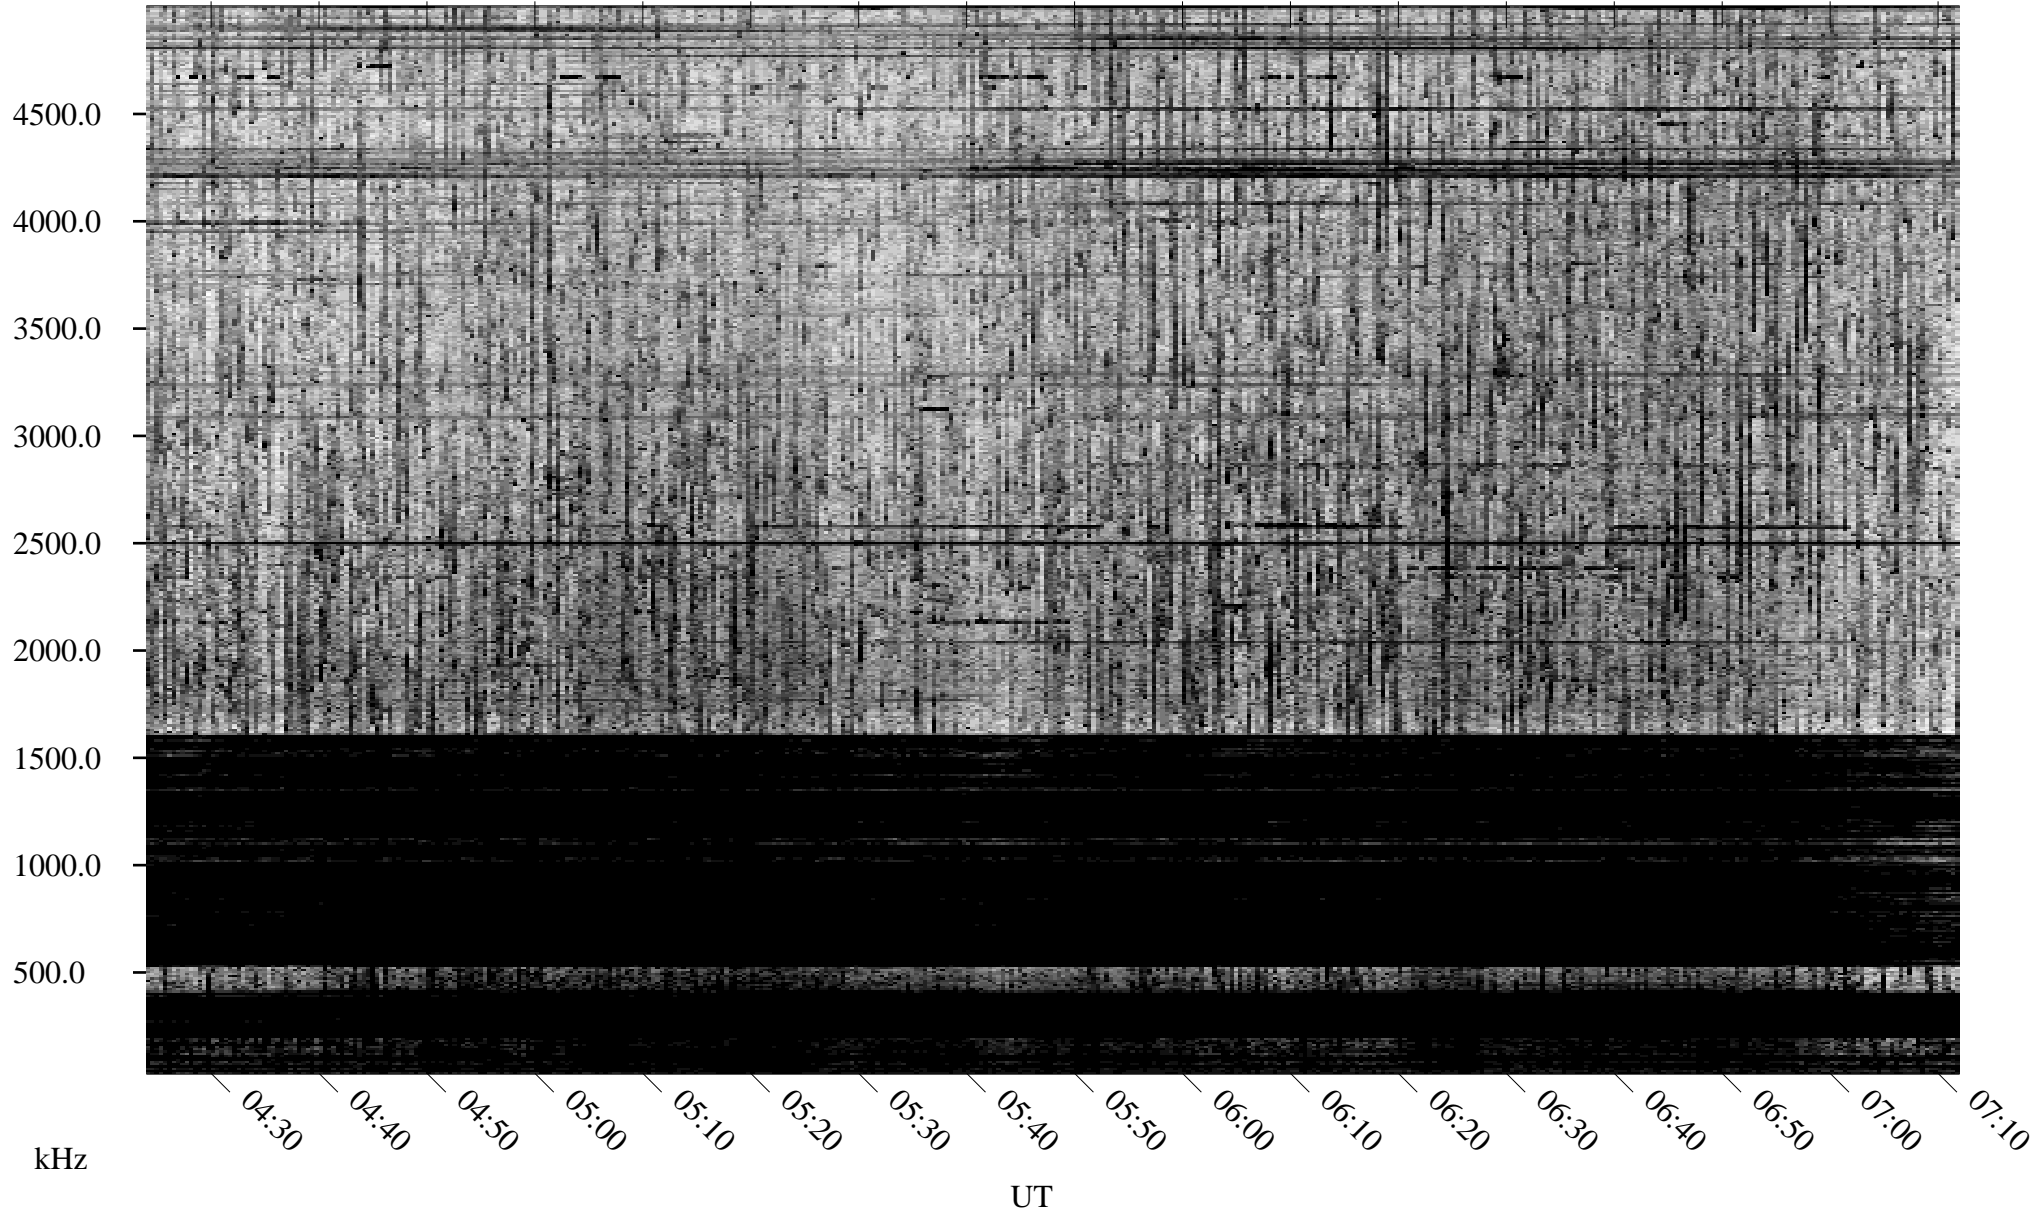

08/22/1995 Churchill, Manitoba

Linear Scale Black = 161 White = 15

ch95234l.r00m max_12

Page 1

08/22/1995 Churchill, Manitoba

Linear Scale Black = 161 White = 15

ch95234l.r00m max_12

Page 2

08/23/1995 Churchill, Manitoba

Linear Scale Black = 161 White = 15

ch95234l.r00m max_12

Page 3

08/23/1995 Churchill, Manitoba

Linear Scale Black = 161 White = 15

ch95234l.r00m max_12

Page 4

08/23/1995 Churchill, Manitoba

Linear Scale Black = 161 White = 15

ch95234l.r00m max_12

Page 5

08/23/1995 Churchill, Manitoba

Linear Scale Black = 161 White = 15

ch95234l.r00m max_12

Page 6

08/23/1995 Churchill, Manitoba

Linear Scale Black = 161 White = 15

ch95234l.r00m max_12

Page 7

08/23/1995 Churchill, Manitoba

Linear Scale Black = 161 White = 15

ch95234l.r00m max_12

Page 8