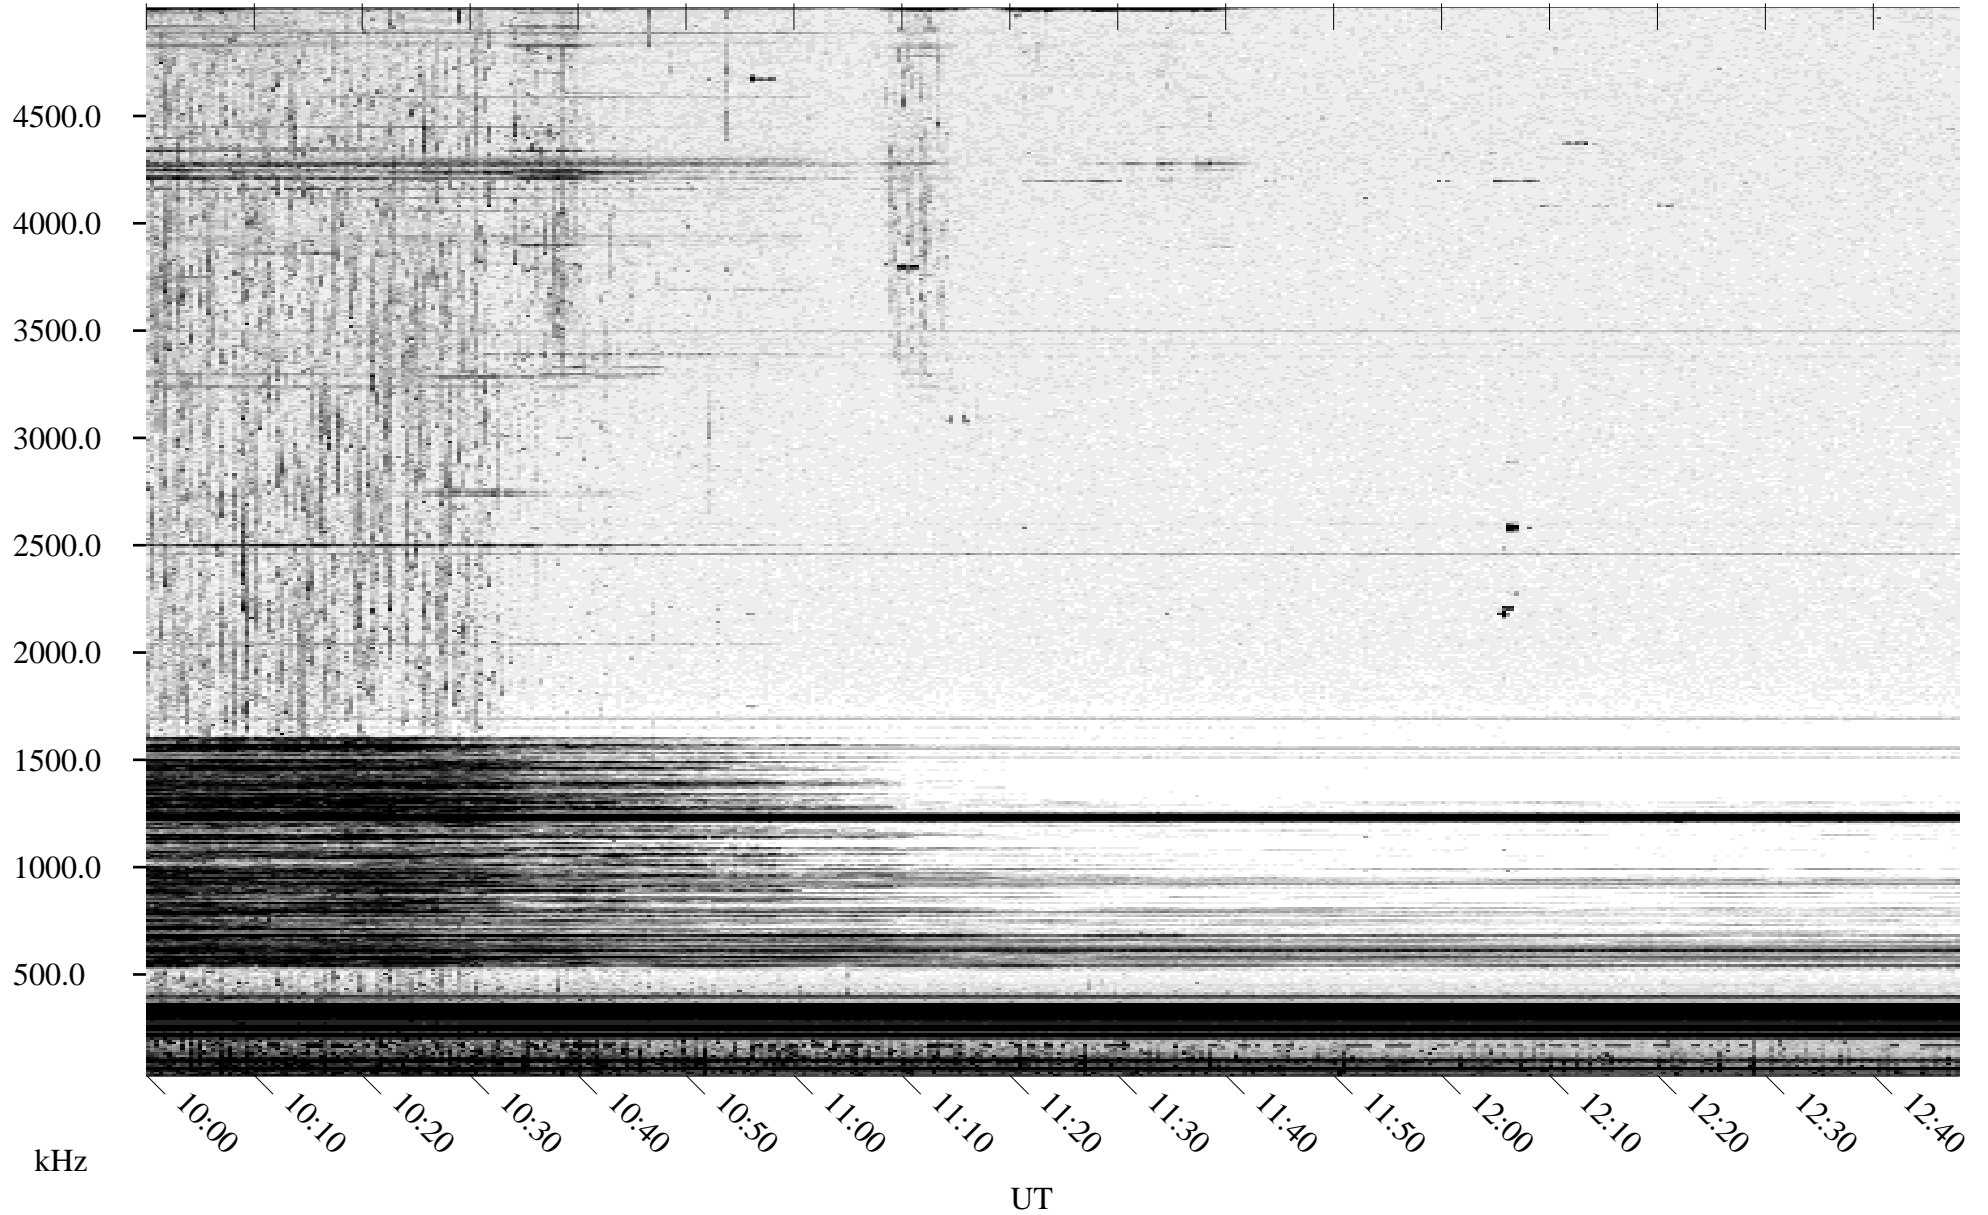

08/22/1995 Churchill, Manitoba

Linear Scale Black = 161 White = 15

ch95234l.r00m max_12

Page 1

08/22/1995 Churchill, Manitoba

Linear Scale Black = 161 White = 15

ch95234l.r00m max_12

Page 2

08/23/1995 Churchill, Manitoba

Linear Scale Black = 161 White = 15

ch95234l.r00m max_12

Page 3

08/23/1995 Churchill, Manitoba

Linear Scale Black = 161 White = 15

ch95234l.r00m max_12

Page 4

08/23/1995 Churchill, Manitoba

Linear Scale Black = 161 White = 15

ch95234l.r00m max_12

Page 5

08/23/1995 Churchill, Manitoba

Linear Scale Black = 161 White = 15

ch95234l.r00m max_12

Page 6

08/23/1995 Churchill, Manitoba

Linear Scale Black = 161 White = 15

ch95234l.r00m max_12

Page 7

08/23/1995 Churchill, Manitoba

Linear Scale Black = 161 White = 15

ch95234l.r00m max_12

Page 8