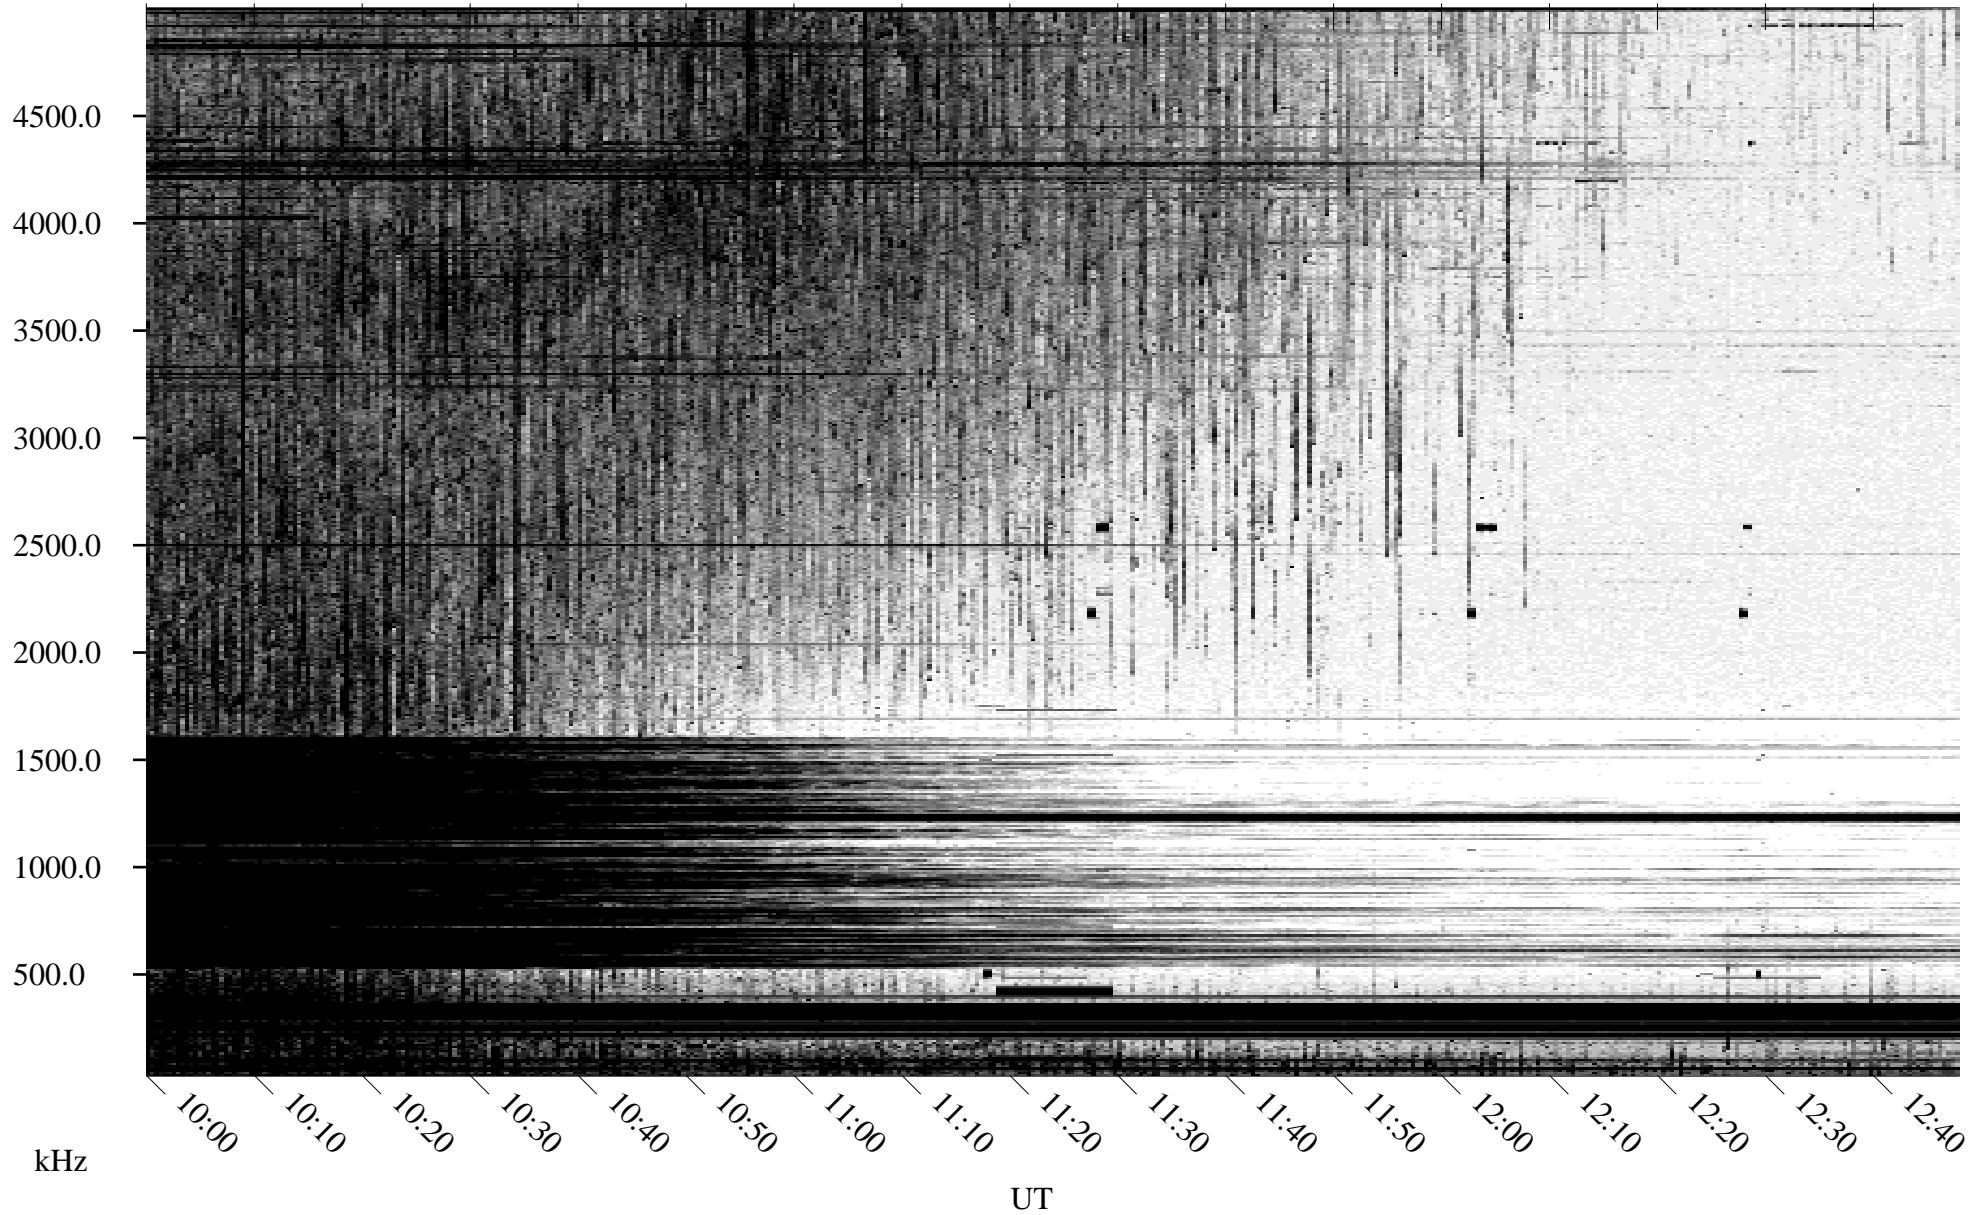

# 08/24/1995 Churchill, Manitoba

Linear Scale    Black = 161    White = 15

ch952351.r00m max\_12

Page 4

# 08/24/1995 Churchill, Manitoba

Linear Scale    Black = 161    White = 15

ch952351.r00m max\_12

Page 5

# 08/24/1995 Churchill, Manitoba

Linear Scale Black = 161 White = 15

ch952351.r00m max\_12

Page 6

# 08/24/1995 Churchill, Manitoba

Linear Scale    Black = 161    White = 15

ch952351.r00m max\_12

Page 7