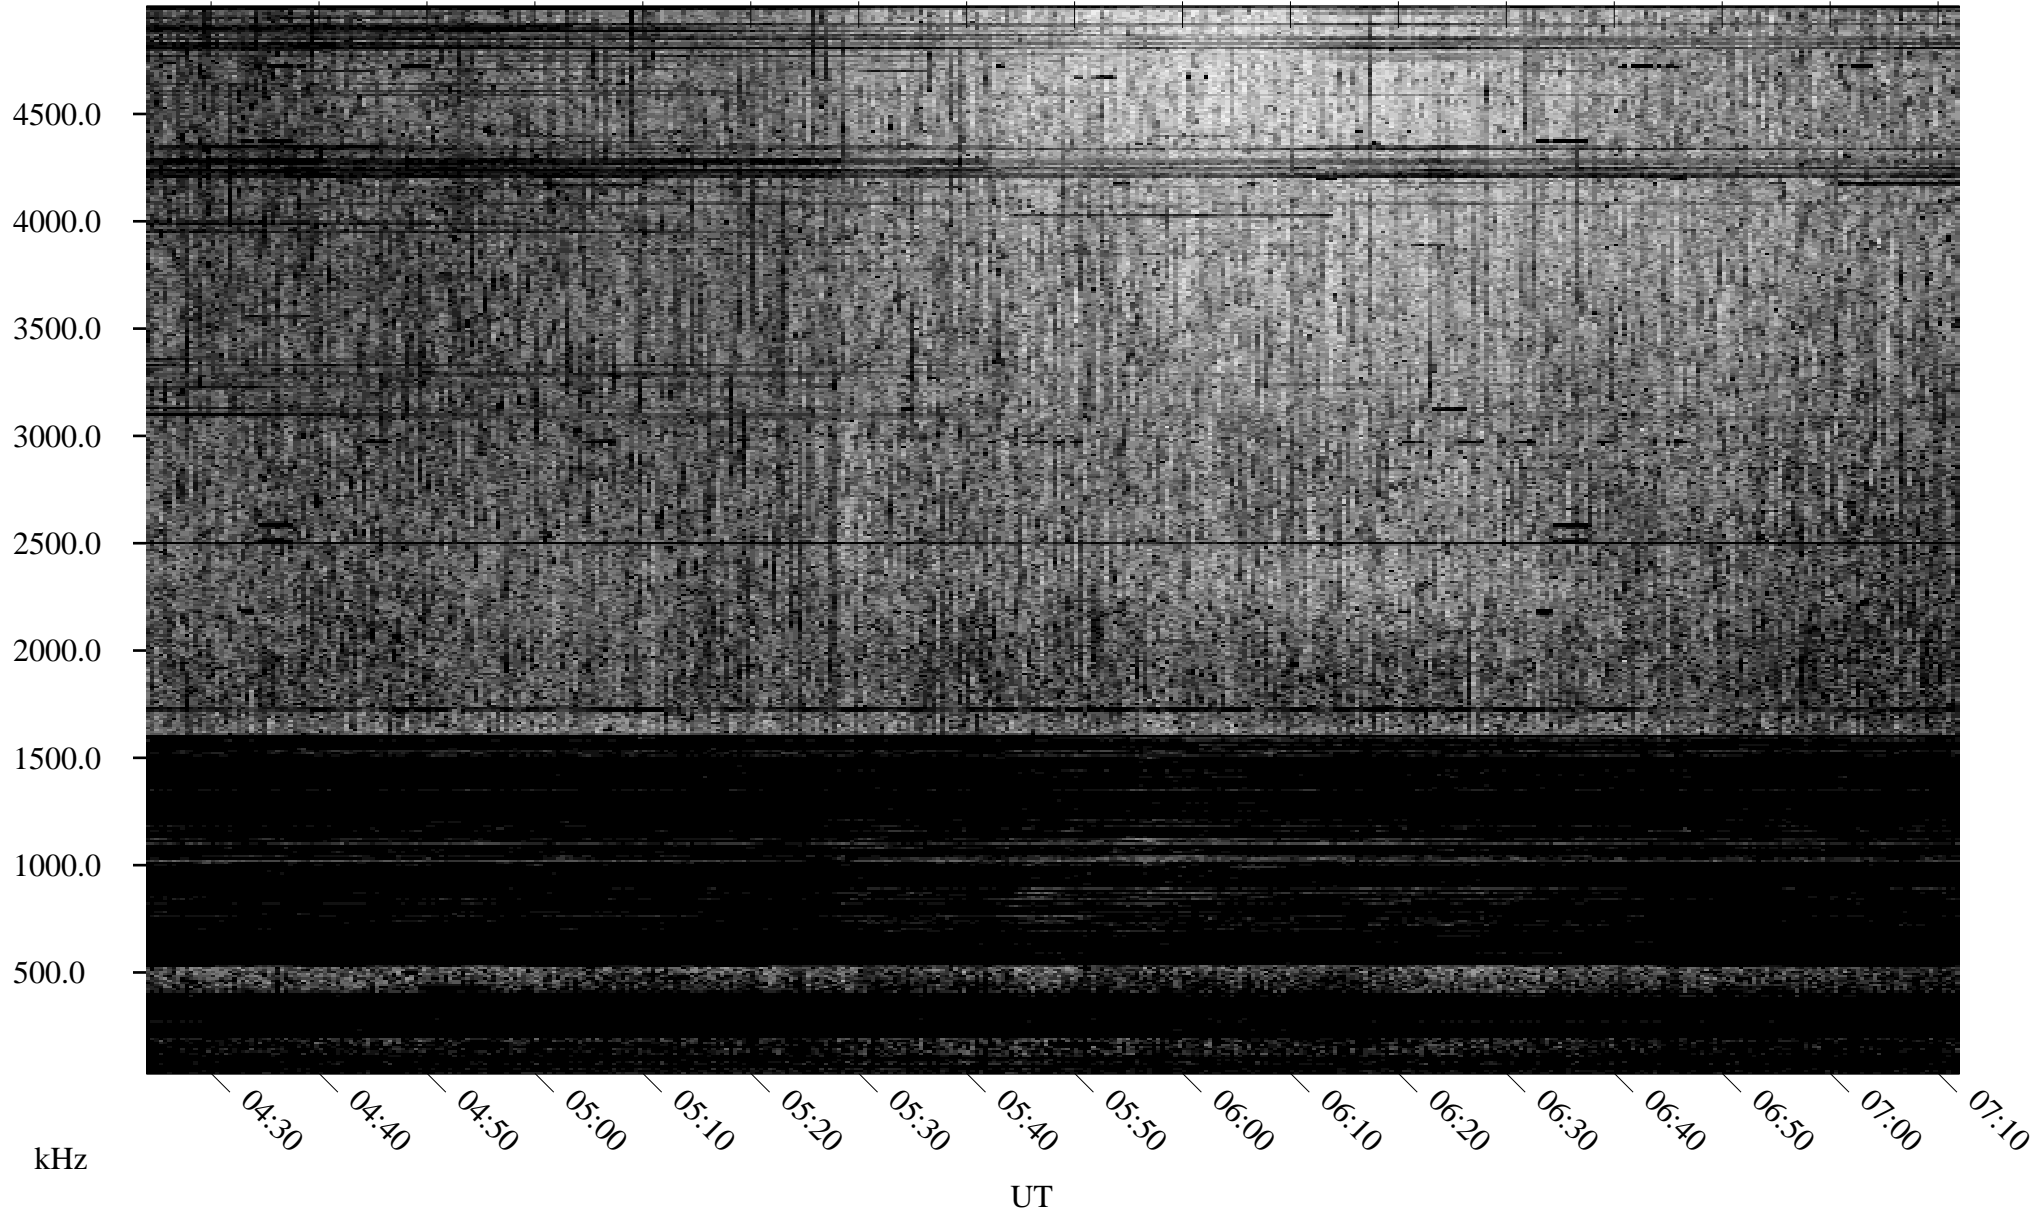

# 08/23/1995 Churchill, Manitoba

Linear Scale    Black = 161    White = 15

ch952351.r00m max\_12

Page 2

# 08/24/1995 Churchill, Manitoba

Linear Scale    Black = 161    White = 15

ch95235l.r00m max\_12

Page 3

# 08/24/1995 Churchill, Manitoba

Linear Scale    Black = 161    White = 15

ch952351.r00m max\_12

Page 4

# 08/24/1995 Churchill, Manitoba

Linear Scale    Black = 161    White = 15

ch952351.r00m max\_12

Page 5