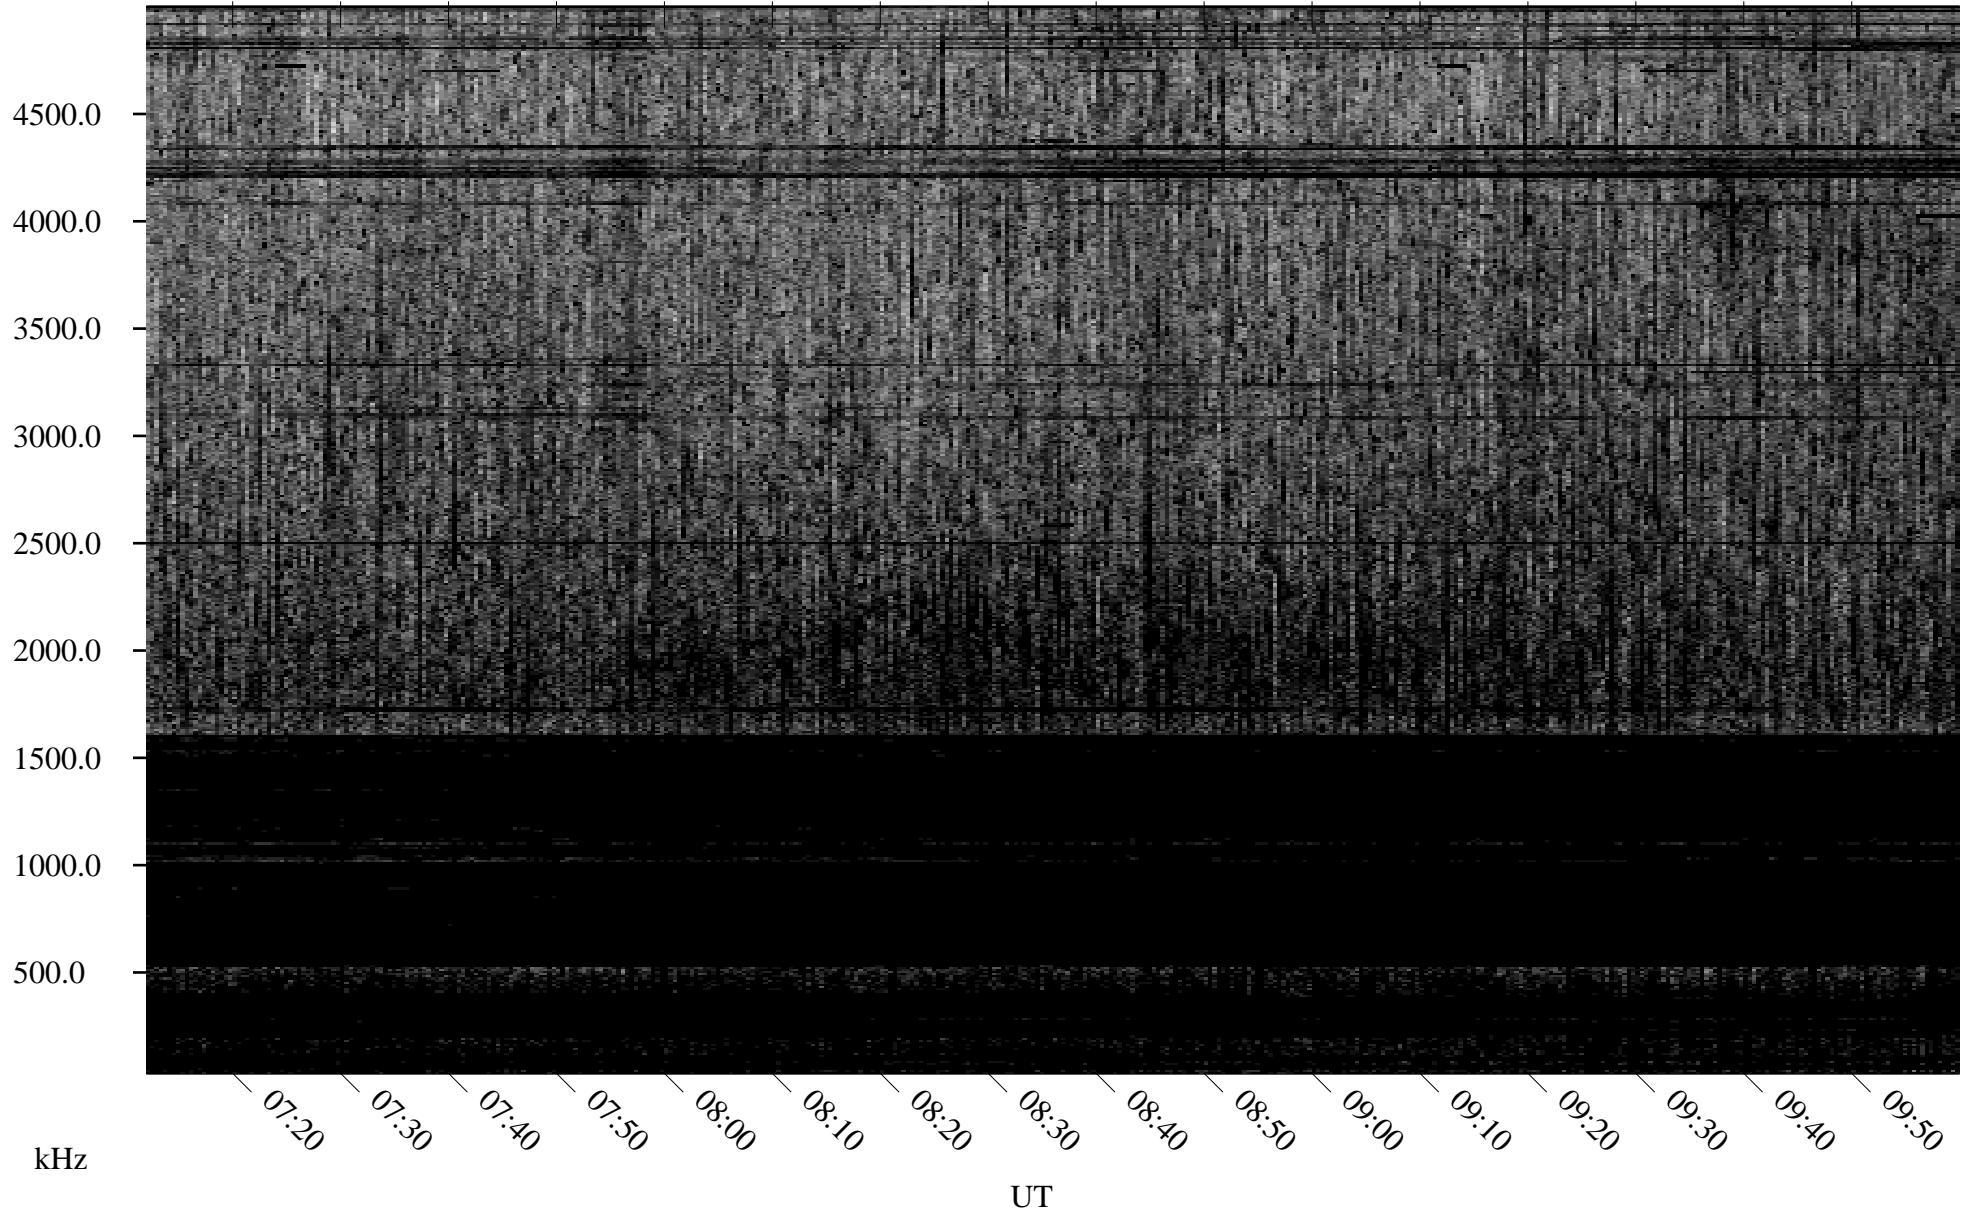

# 08/24/1995 Churchill, Manitoba

Linear Scale    Black = 161    White = 15

ch952351.r00m max\_12

Page 4

# 08/24/1995 Churchill, Manitoba

Linear Scale    Black = 161    White = 15

ch952351.r00m max\_12

Page 5

# 08/24/1995 Churchill, Manitoba

Linear Scale Black = 161 White = 15

ch952351.r00m max\_12

Page 6