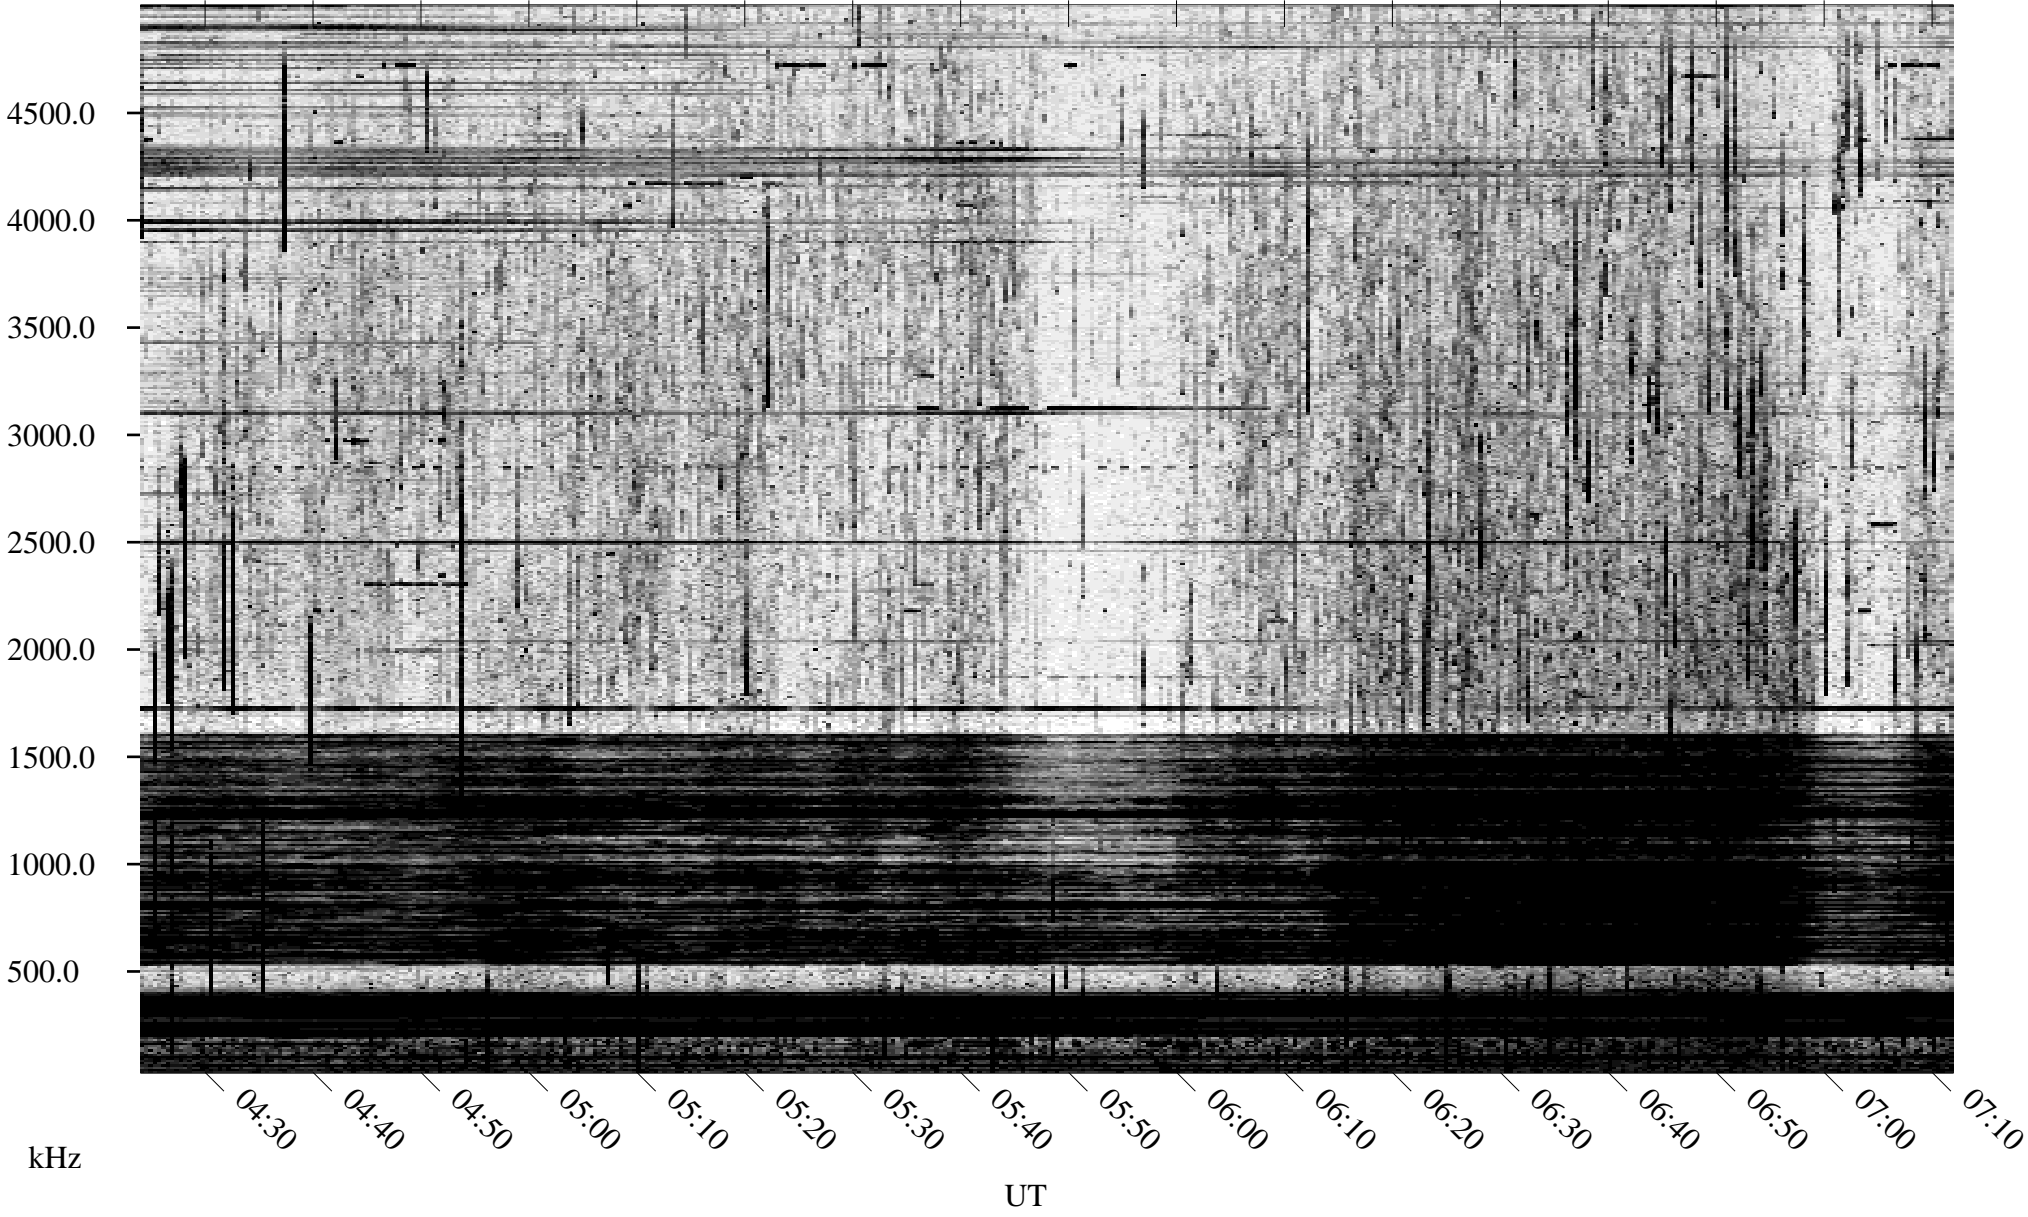

08/24/1995 Churchill, Manitoba

Linear Scale Black = 161 White = 15

ch95236l.r00m max_12

Page 1

08/24/1995 Churchill, Manitoba

Linear Scale Black = 161 White = 15

ch95236l.r00m max_12

Page 2

08/25/1995 Churchill, Manitoba

Linear Scale Black = 161 White = 15

ch95236l.r00m max_12

Page 3

08/25/1995 Churchill, Manitoba

Linear Scale Black = 161 White = 15

ch95236l.r00m max_12

08/25/1995 Churchill, Manitoba

Linear Scale Black = 161 White = 15

ch95236l.r00m max_12

Page 5

08/25/1995 Churchill, Manitoba

Linear Scale Black = 161 White = 15

ch95236l.r00m max_12

08/25/1995 Churchill, Manitoba

Linear Scale Black = 161 White = 15

ch95236l.r00m max_12

Page 7

08/25/1995 Churchill, Manitoba

Linear Scale Black = 161 White = 15

ch95236l.r00m max_12

Page 8