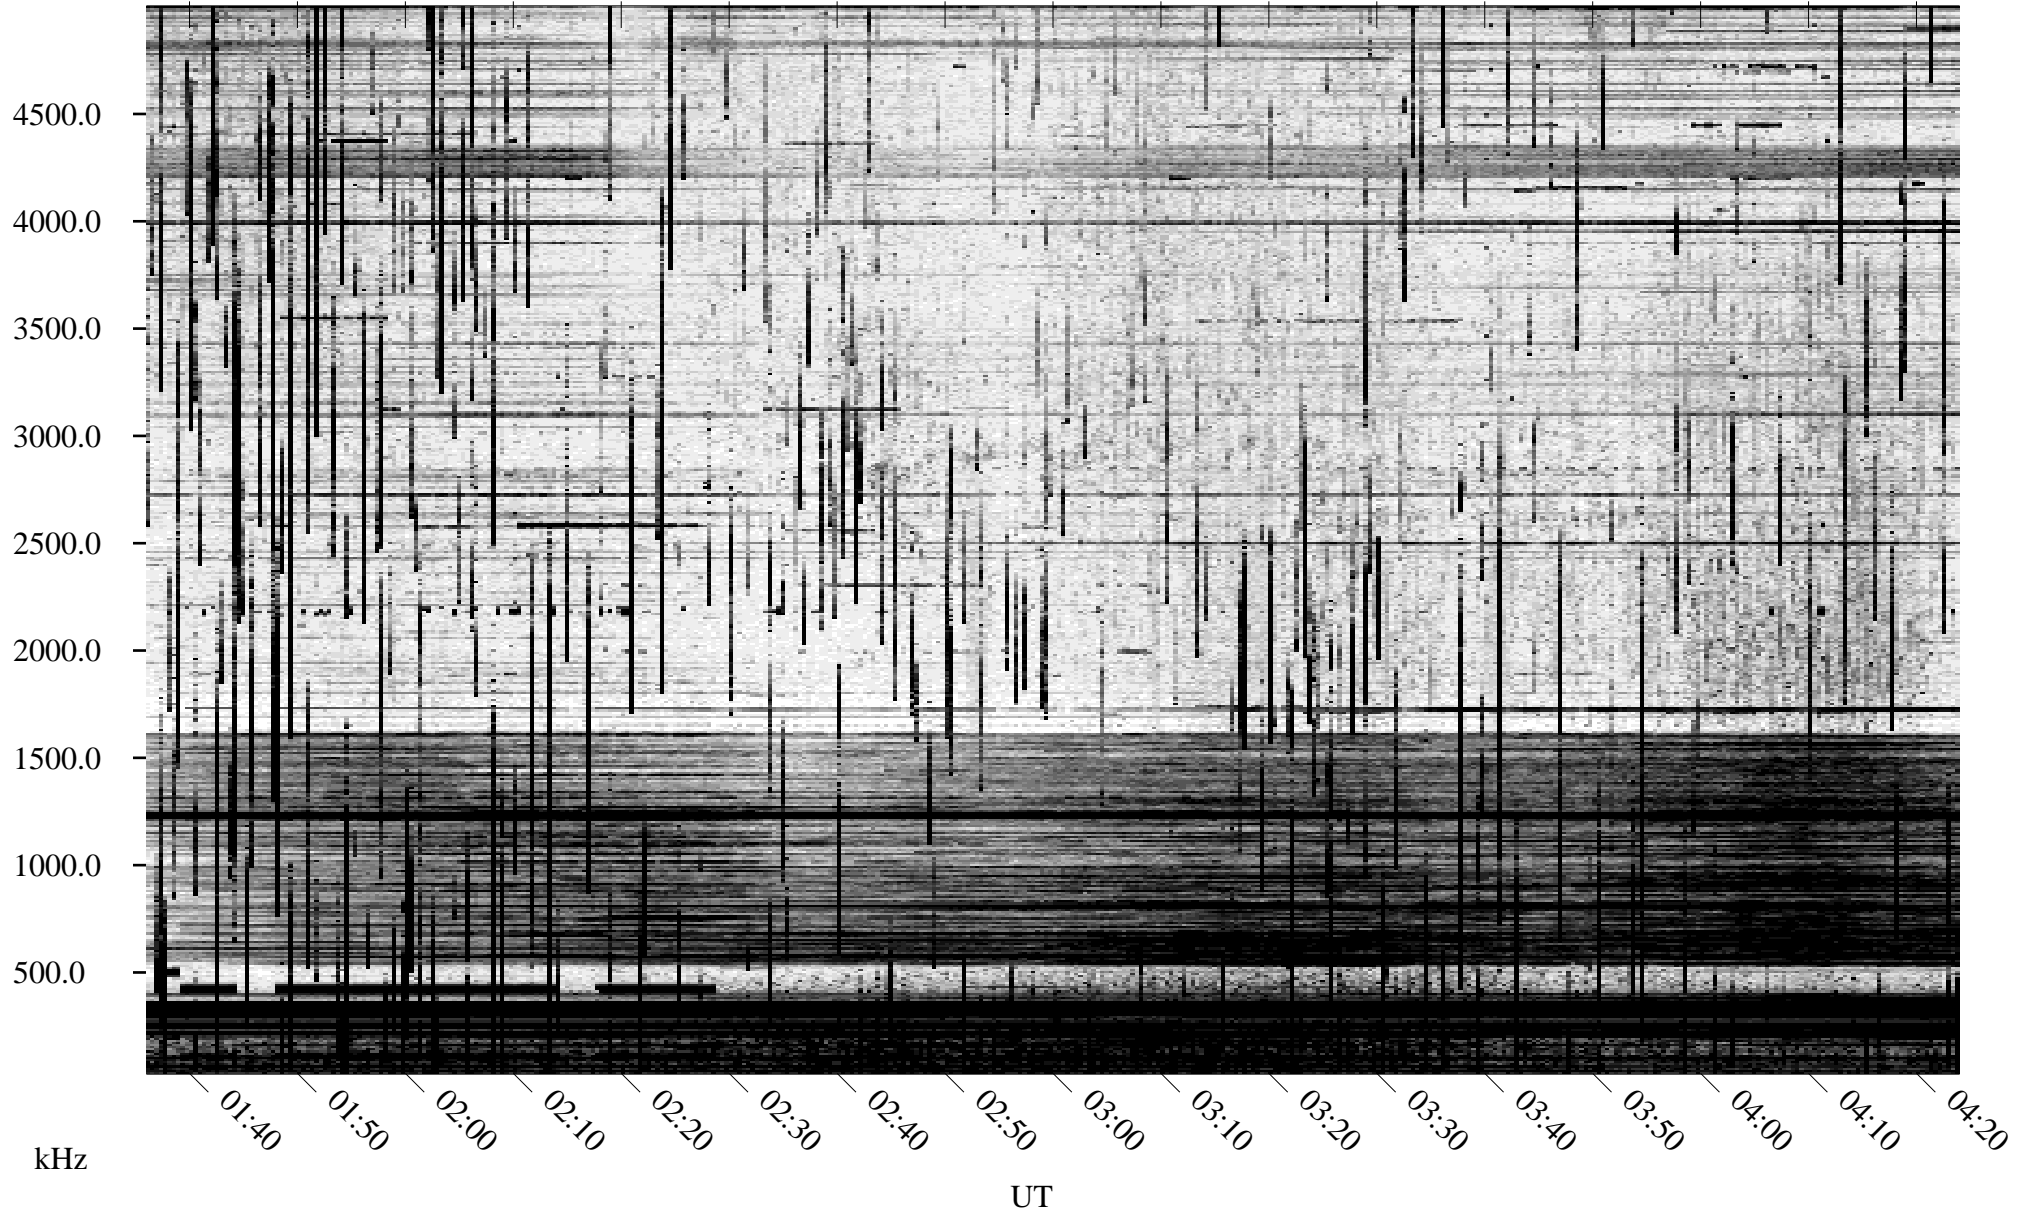

08/24/1995 Churchill, Manitoba

Linear Scale Black = 161 White = 15

ch95236l.r00m max_12

Page 1

08/24/1995 Churchill, Manitoba

Linear Scale Black = 161 White = 15

ch95236l.r00m max_12

Page 2

08/25/1995 Churchill, Manitoba

Linear Scale Black = 161 White = 15

ch95236l.r00m max_12

Page 3

08/25/1995 Churchill, Manitoba

Linear Scale Black = 161 White = 15

ch95236l.r00m max_12

08/25/1995 Churchill, Manitoba

Linear Scale Black = 161 White = 15

ch95236l.r00m max_12

Page 5

08/25/1995 Churchill, Manitoba

Linear Scale Black = 161 White = 15

ch95236l.r00m max_12

08/25/1995 Churchill, Manitoba

Linear Scale Black = 161 White = 15

ch95236l.r00m max_12

Page 7

08/25/1995 Churchill, Manitoba

Linear Scale Black = 161 White = 15

ch95236l.r00m max_12

Page 8