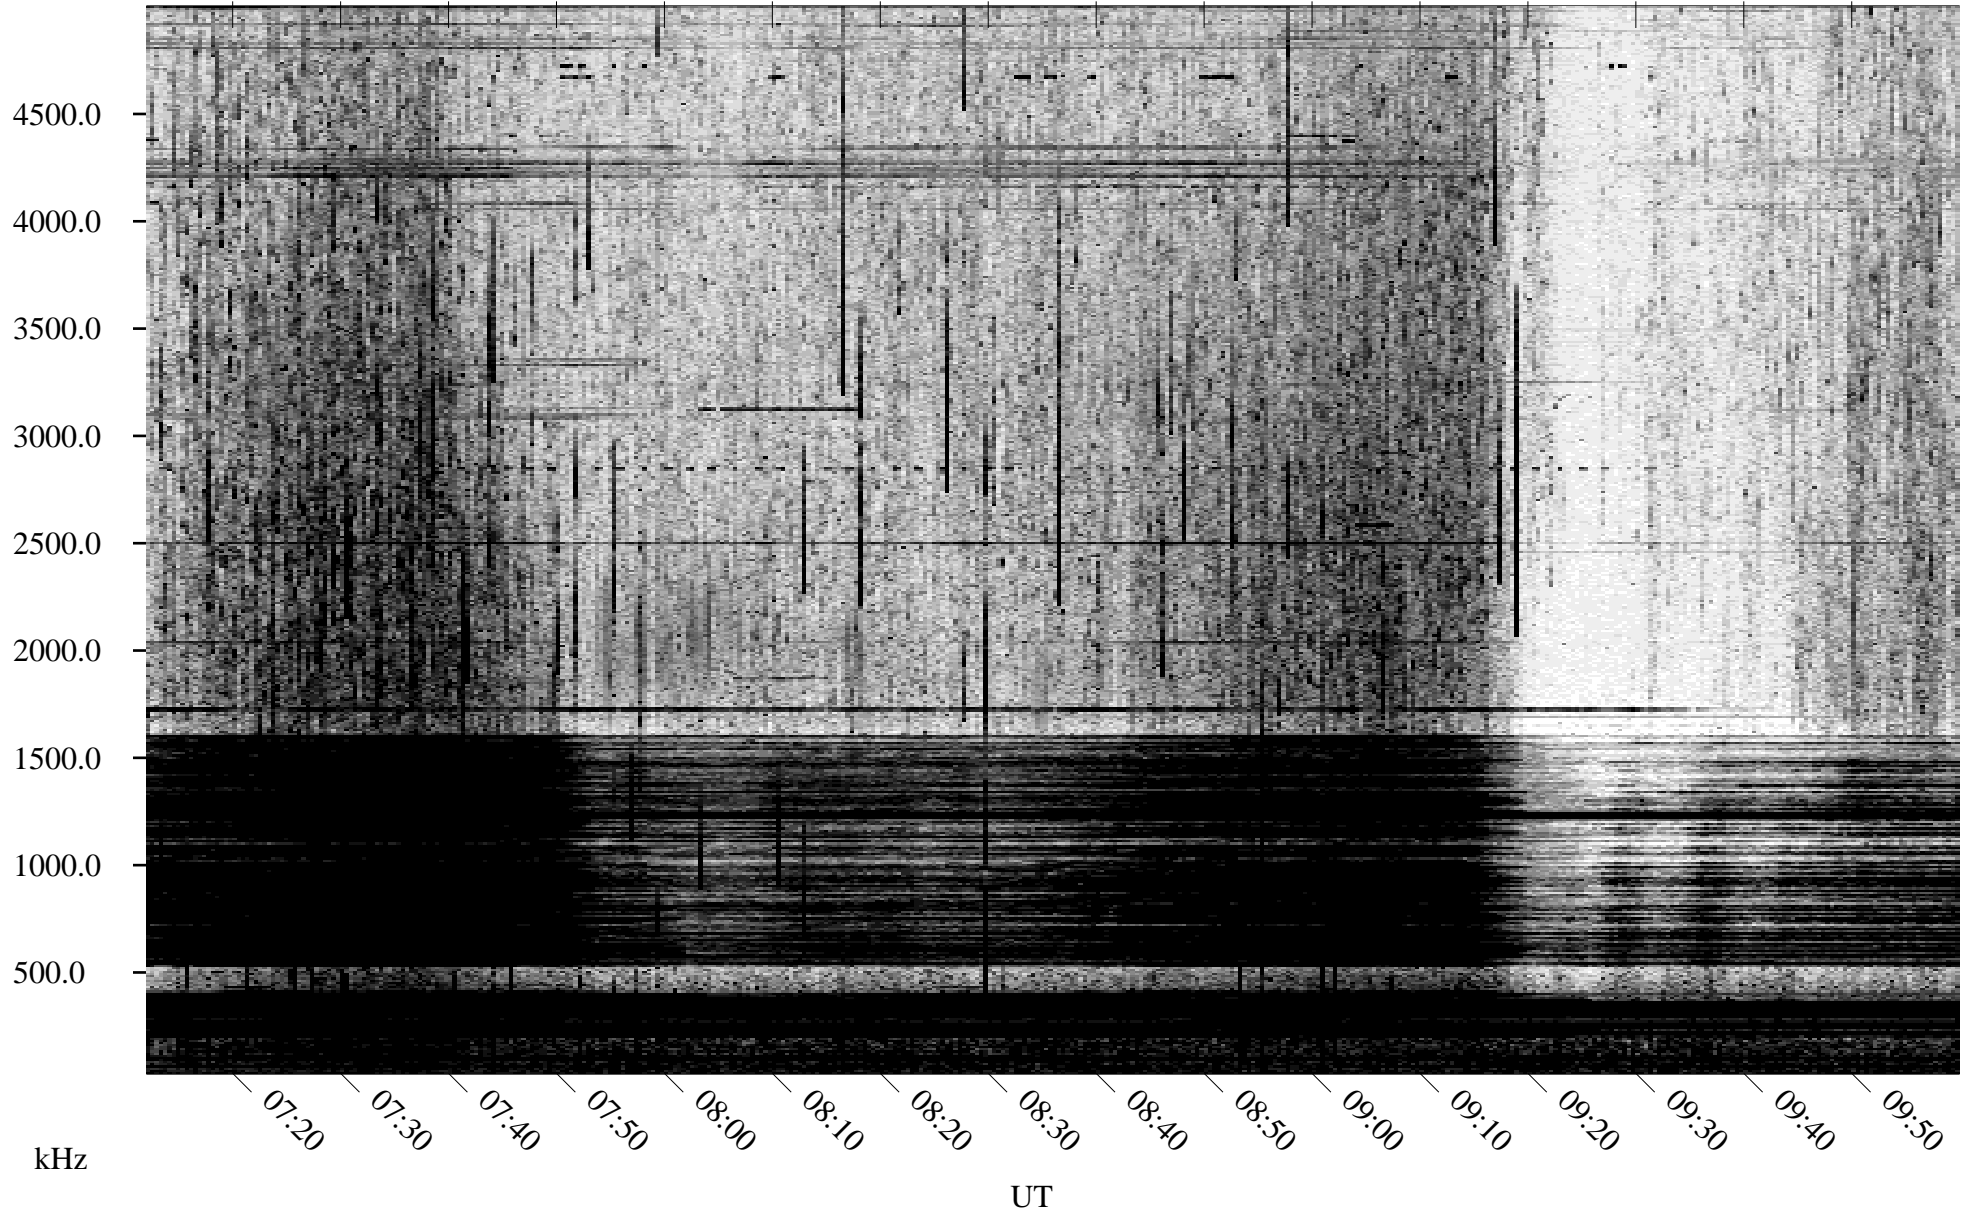

08/24/1995 Churchill, Manitoba

Linear Scale Black = 161 White = 15

ch95236l.r00m max_12

Page 1

08/24/1995 Churchill, Manitoba

Linear Scale Black = 161 White = 15

ch95236l.r00m max_12

Page 2

08/25/1995 Churchill, Manitoba

Linear Scale Black = 161 White = 15

ch95236l.r00m max_12

Page 3

08/25/1995 Churchill, Manitoba

Linear Scale Black = 161 White = 15

ch95236l.r00m max_12

08/25/1995 Churchill, Manitoba

Linear Scale Black = 161 White = 15

ch95236l.r00m max_12

Page 5

08/25/1995 Churchill, Manitoba

Linear Scale Black = 161 White = 15

ch95236l.r00m max_12

08/25/1995 Churchill, Manitoba

Linear Scale Black = 161 White = 15

ch95236l.r00m max_12

Page 7

08/25/1995 Churchill, Manitoba

Linear Scale Black = 161 White = 15

ch95236l.r00m max_12

Page 8