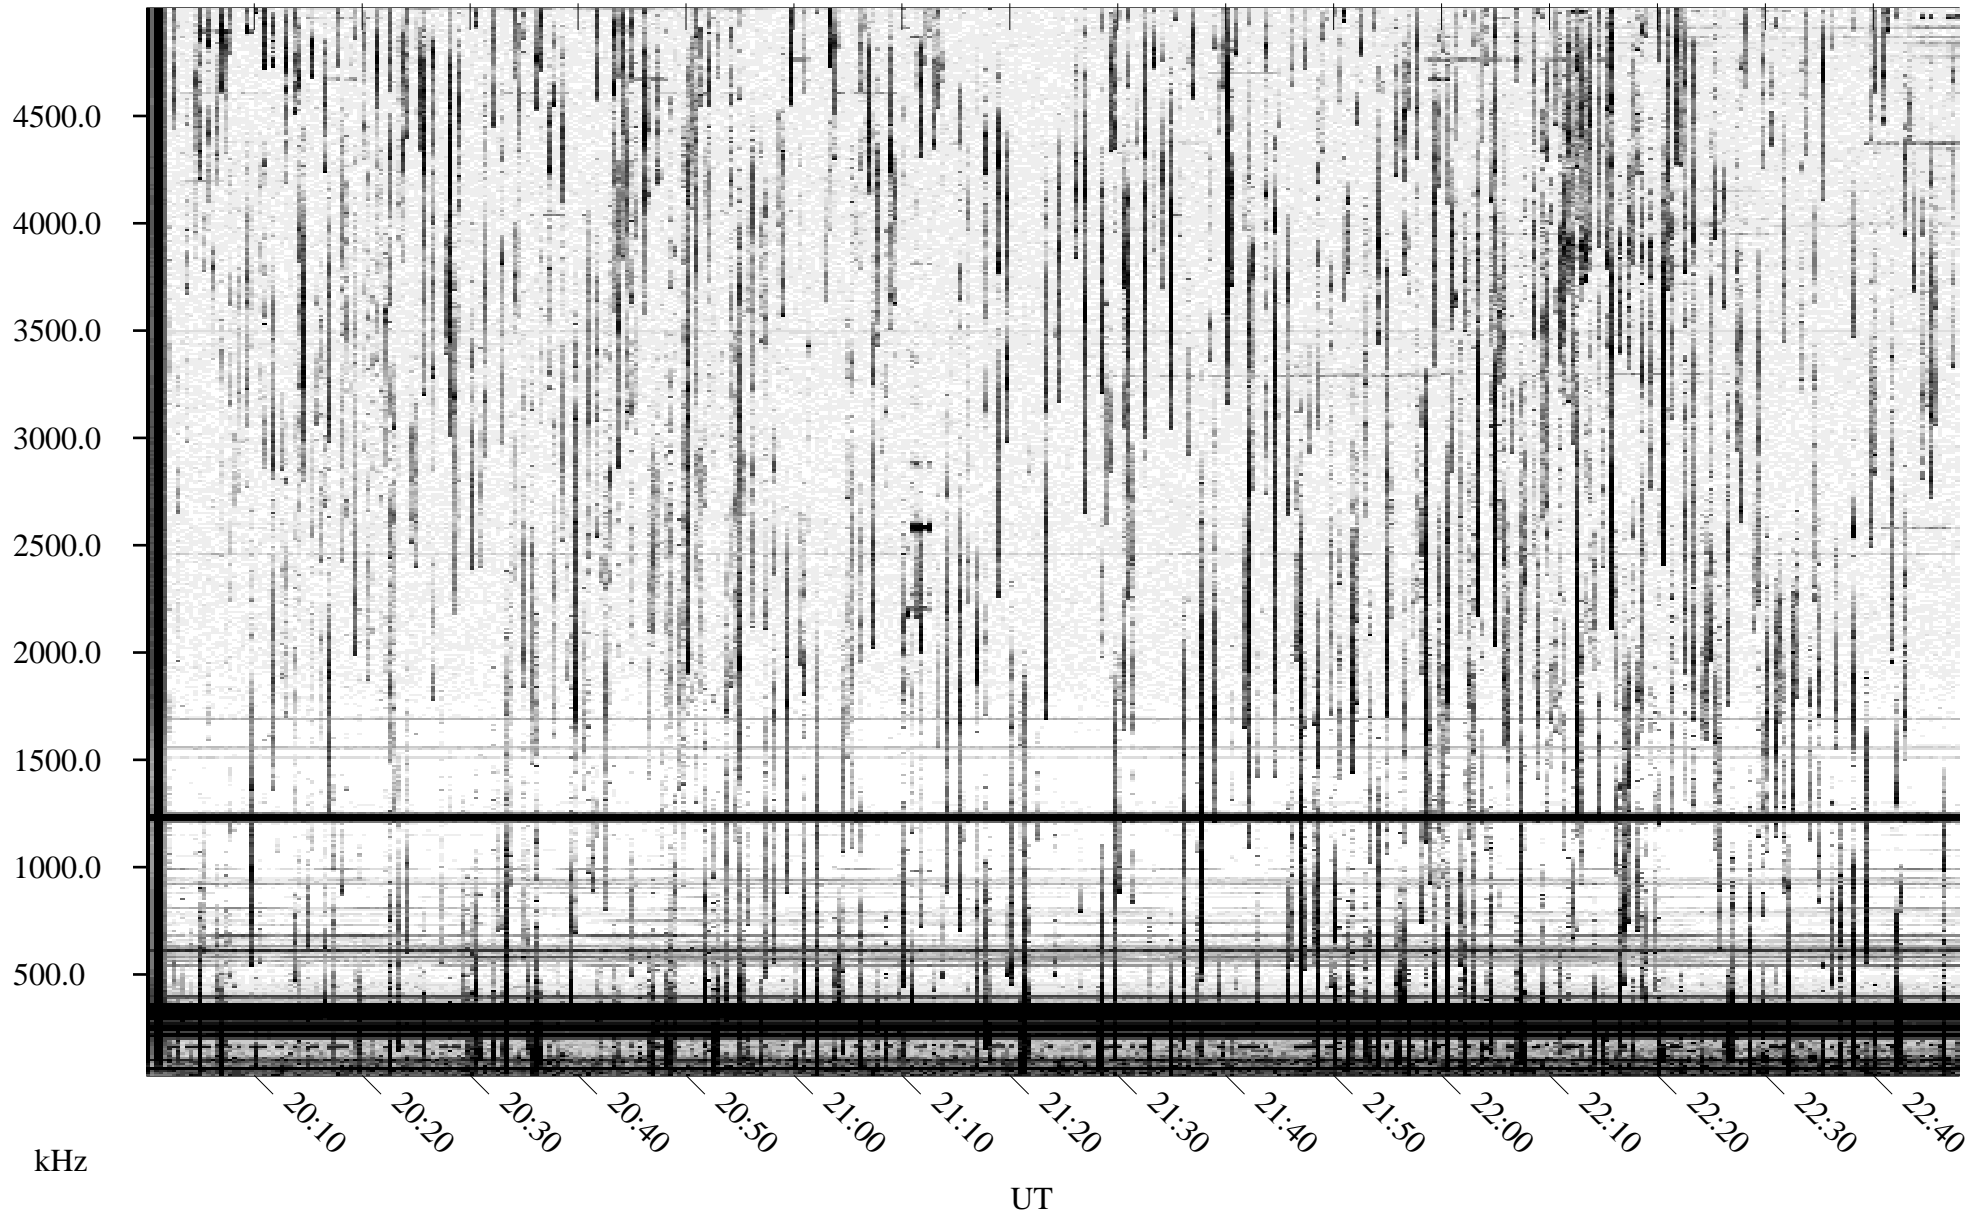

08/24/1995 Churchill, Manitoba

Linear Scale Black = 161 White = 15

ch95236l.r00m max_12

Page 1

08/24/1995 Churchill, Manitoba

Linear Scale Black = 161 White = 15

ch95236l.r00m max_12

Page 2

08/25/1995 Churchill, Manitoba

Linear Scale Black = 161 White = 15

ch95236l.r00m max_12

Page 3

08/25/1995 Churchill, Manitoba

Linear Scale Black = 161 White = 15

ch95236l.r00m max_12

08/25/1995 Churchill, Manitoba

Linear Scale Black = 161 White = 15

ch95236l.r00m max_12

Page 5

08/25/1995 Churchill, Manitoba

Linear Scale Black = 161 White = 15

ch95236l.r00m max_12

08/25/1995 Churchill, Manitoba

Linear Scale Black = 161 White = 15

ch95236l.r00m max_12

Page 7

08/25/1995 Churchill, Manitoba

Linear Scale Black = 161 White = 15

ch95236l.r00m max_12

Page 8