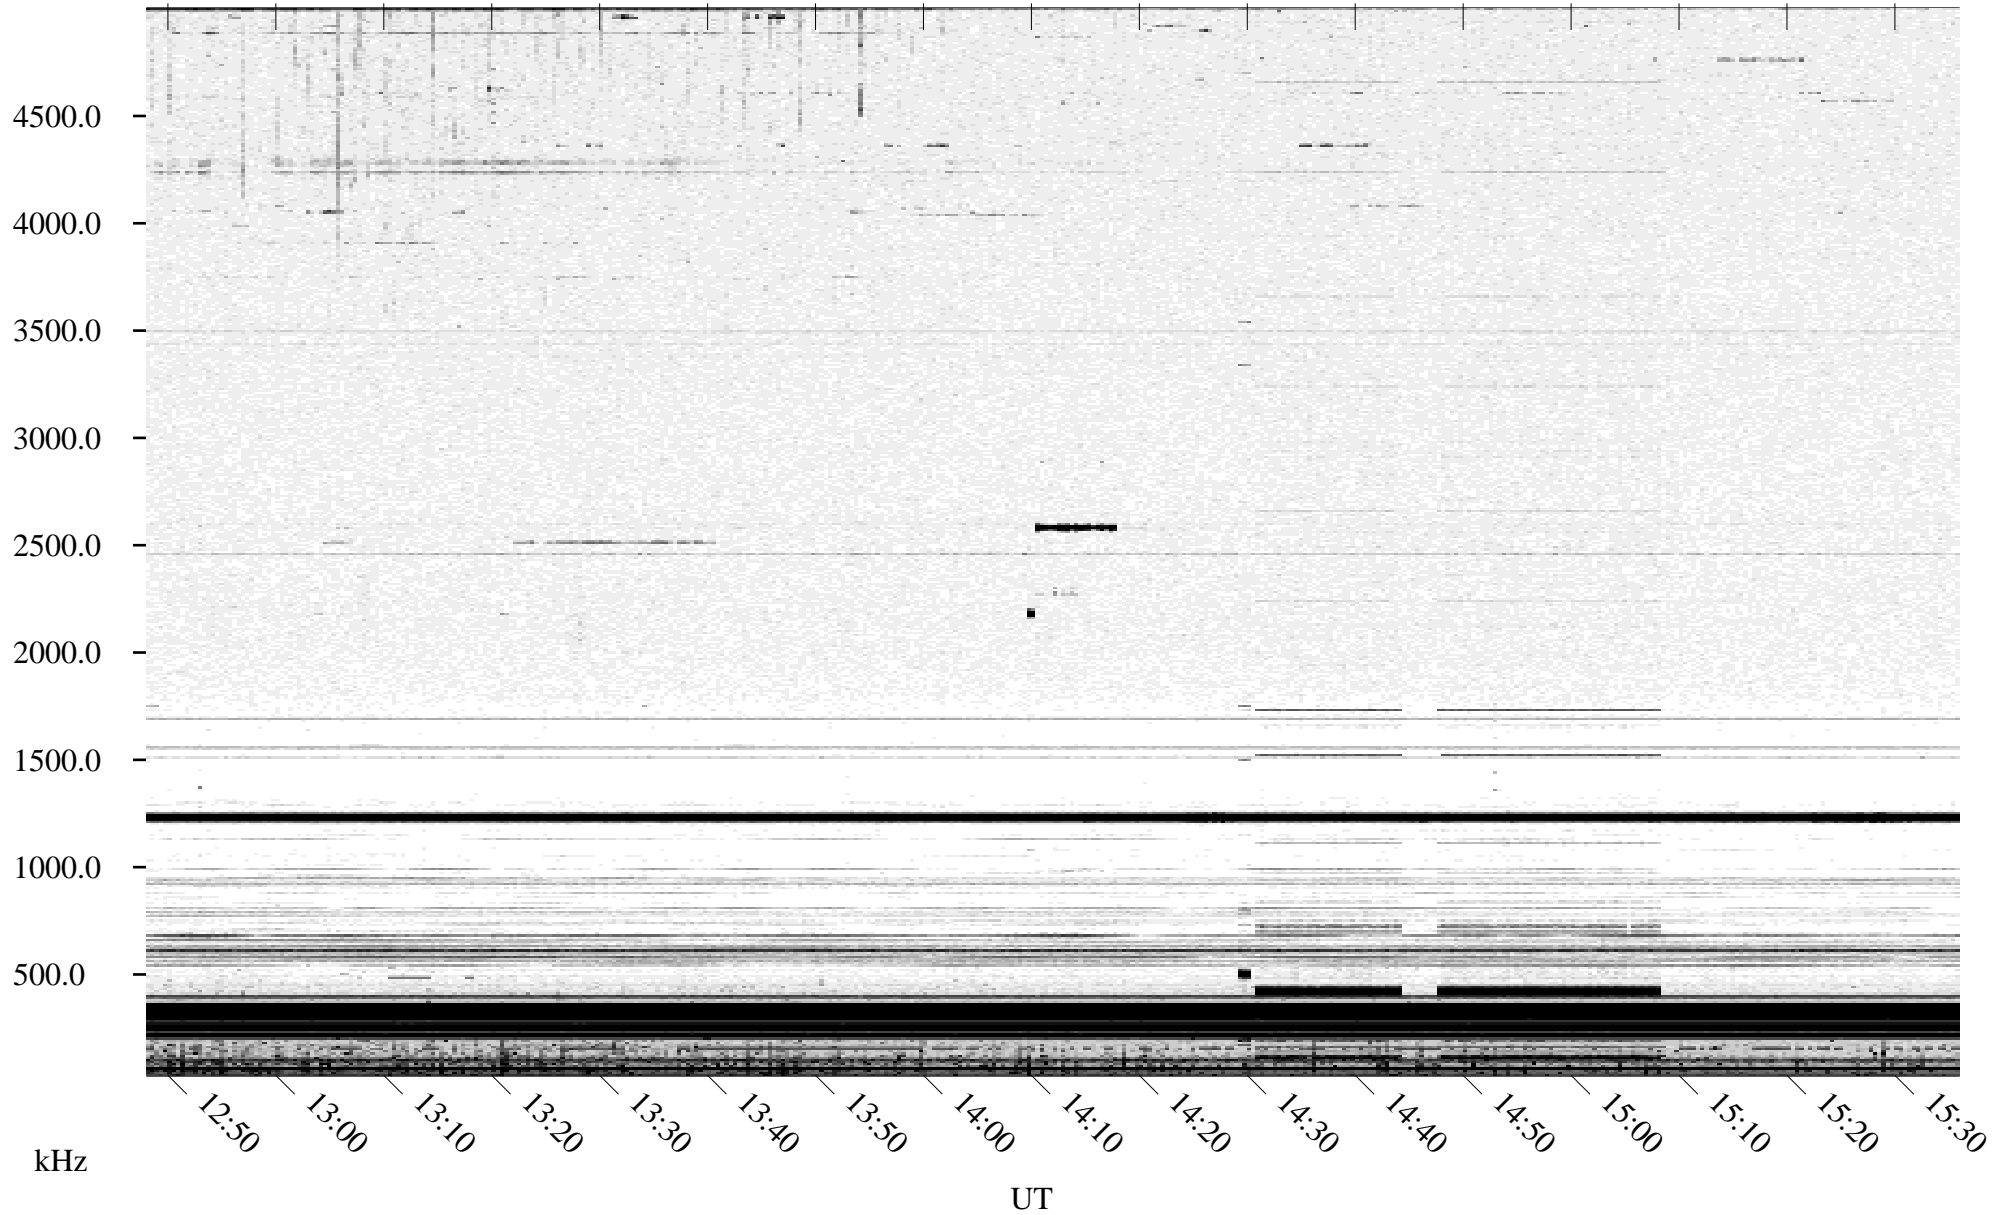

08/24/1995 Churchill, Manitoba

Linear Scale Black = 161 White = 15

ch95236l.r00m max_12

Page 1

08/24/1995 Churchill, Manitoba

Linear Scale Black = 161 White = 15

ch95236l.r00m max_12

Page 2

08/25/1995 Churchill, Manitoba

Linear Scale Black = 161 White = 15

ch95236l.r00m max_12

Page 3

08/25/1995 Churchill, Manitoba

Linear Scale Black = 161 White = 15

ch95236l.r00m max_12

08/25/1995 Churchill, Manitoba

Linear Scale Black = 161 White = 15

ch95236l.r00m max_12

Page 5

08/25/1995 Churchill, Manitoba

Linear Scale Black = 161 White = 15

ch95236l.r00m max_12

08/25/1995 Churchill, Manitoba

Linear Scale Black = 161 White = 15

ch95236l.r00m max_12

Page 7

08/25/1995 Churchill, Manitoba

Linear Scale Black = 161 White = 15

ch95236l.r00m max_12

Page 8