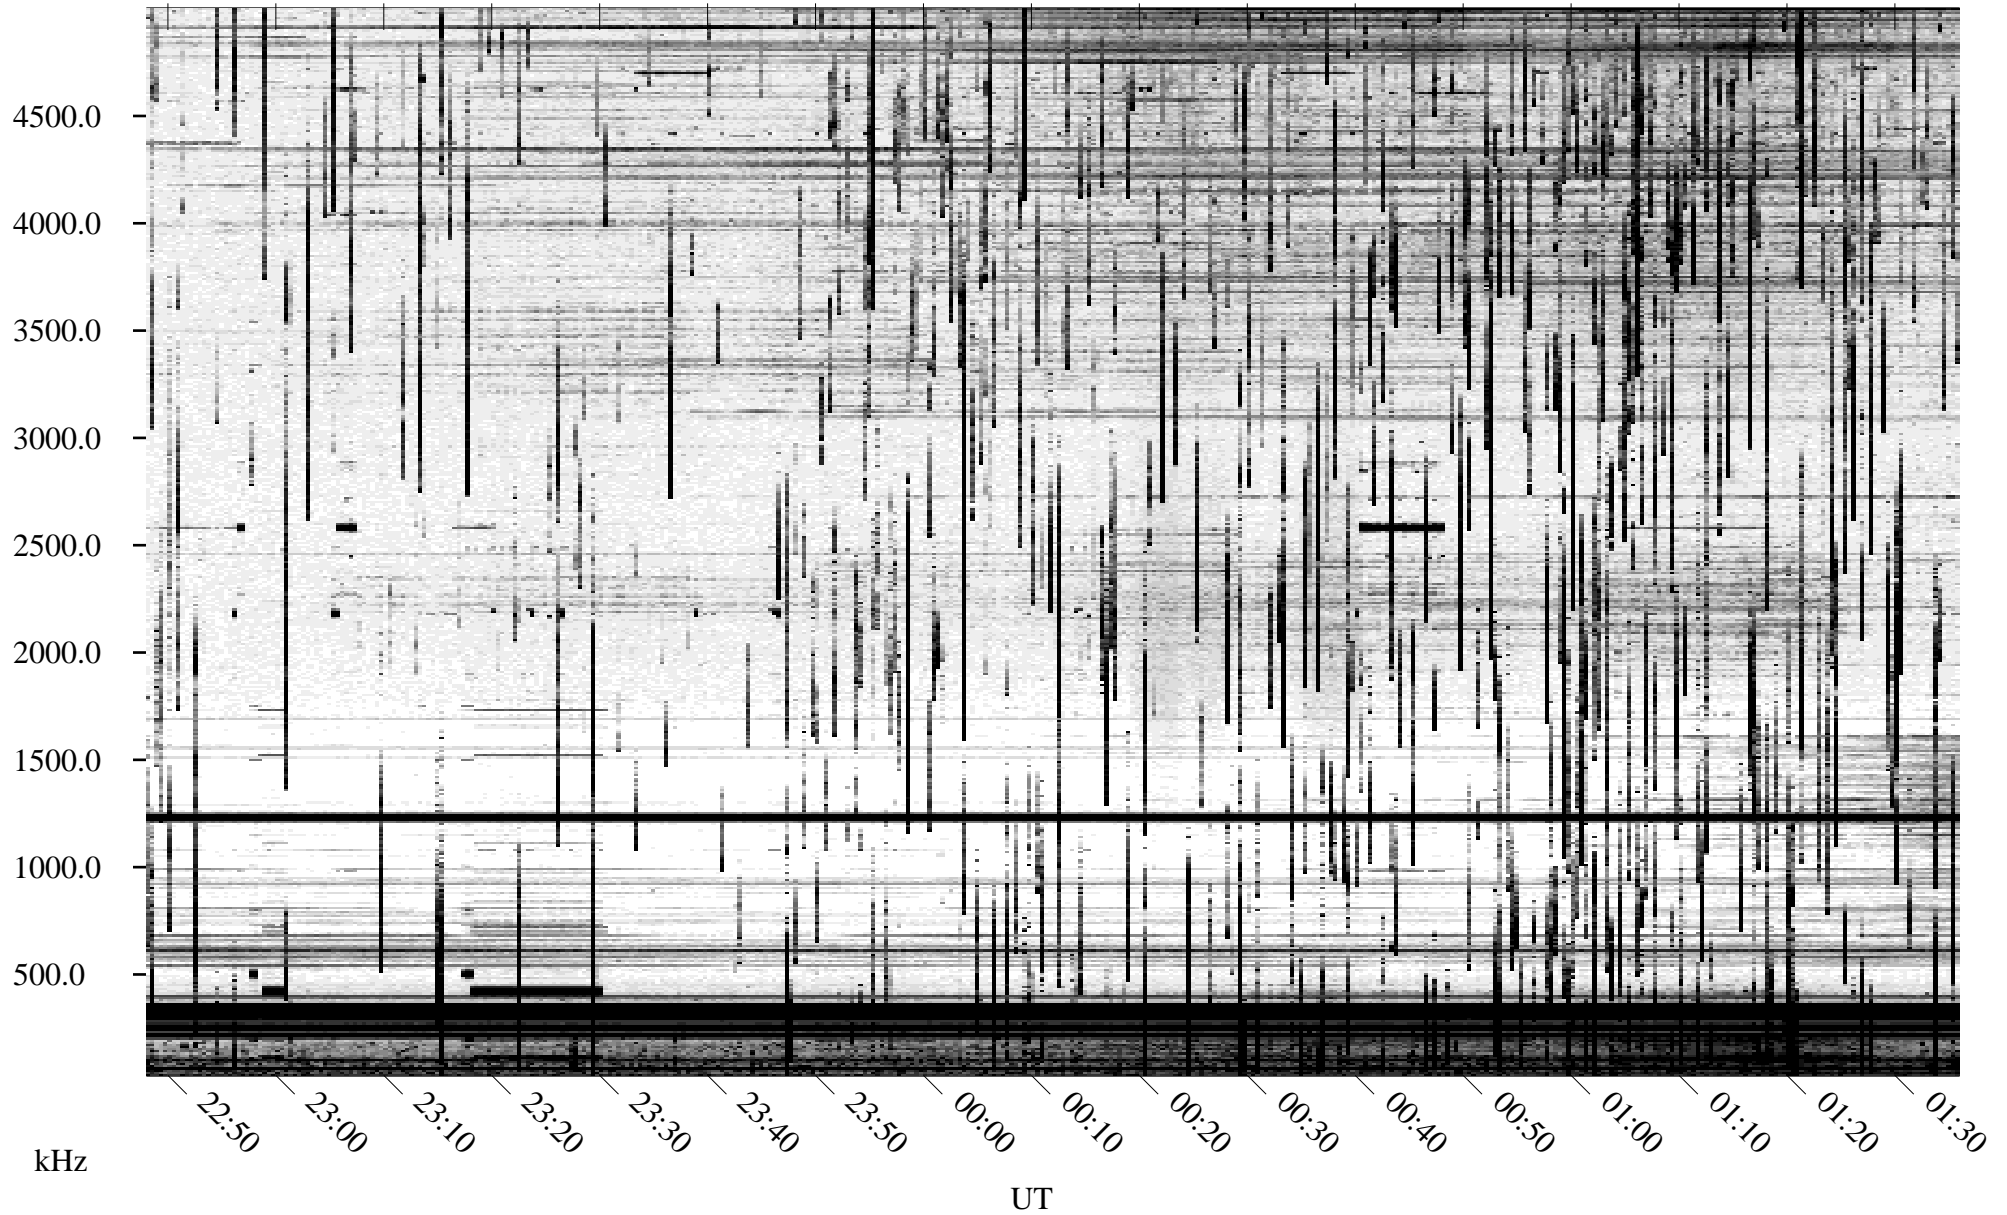

08/24/1995 Churchill, Manitoba

Linear Scale Black = 161 White = 15

ch95236l.r00m max_12

Page 1

08/24/1995 Churchill, Manitoba

Linear Scale Black = 161 White = 15

ch95236l.r00m max_12

Page 2

08/25/1995 Churchill, Manitoba

Linear Scale Black = 161 White = 15

ch95236l.r00m max_12

Page 3

08/25/1995 Churchill, Manitoba

Linear Scale Black = 161 White = 15

ch95236l.r00m max_12

08/25/1995 Churchill, Manitoba

Linear Scale Black = 161 White = 15

ch95236l.r00m max_12

Page 5

08/25/1995 Churchill, Manitoba

Linear Scale Black = 161 White = 15

ch95236l.r00m max_12

08/25/1995 Churchill, Manitoba

Linear Scale Black = 161 White = 15

ch95236l.r00m max_12

Page 7

08/25/1995 Churchill, Manitoba

Linear Scale Black = 161 White = 15

ch95236l.r00m max_12

Page 8