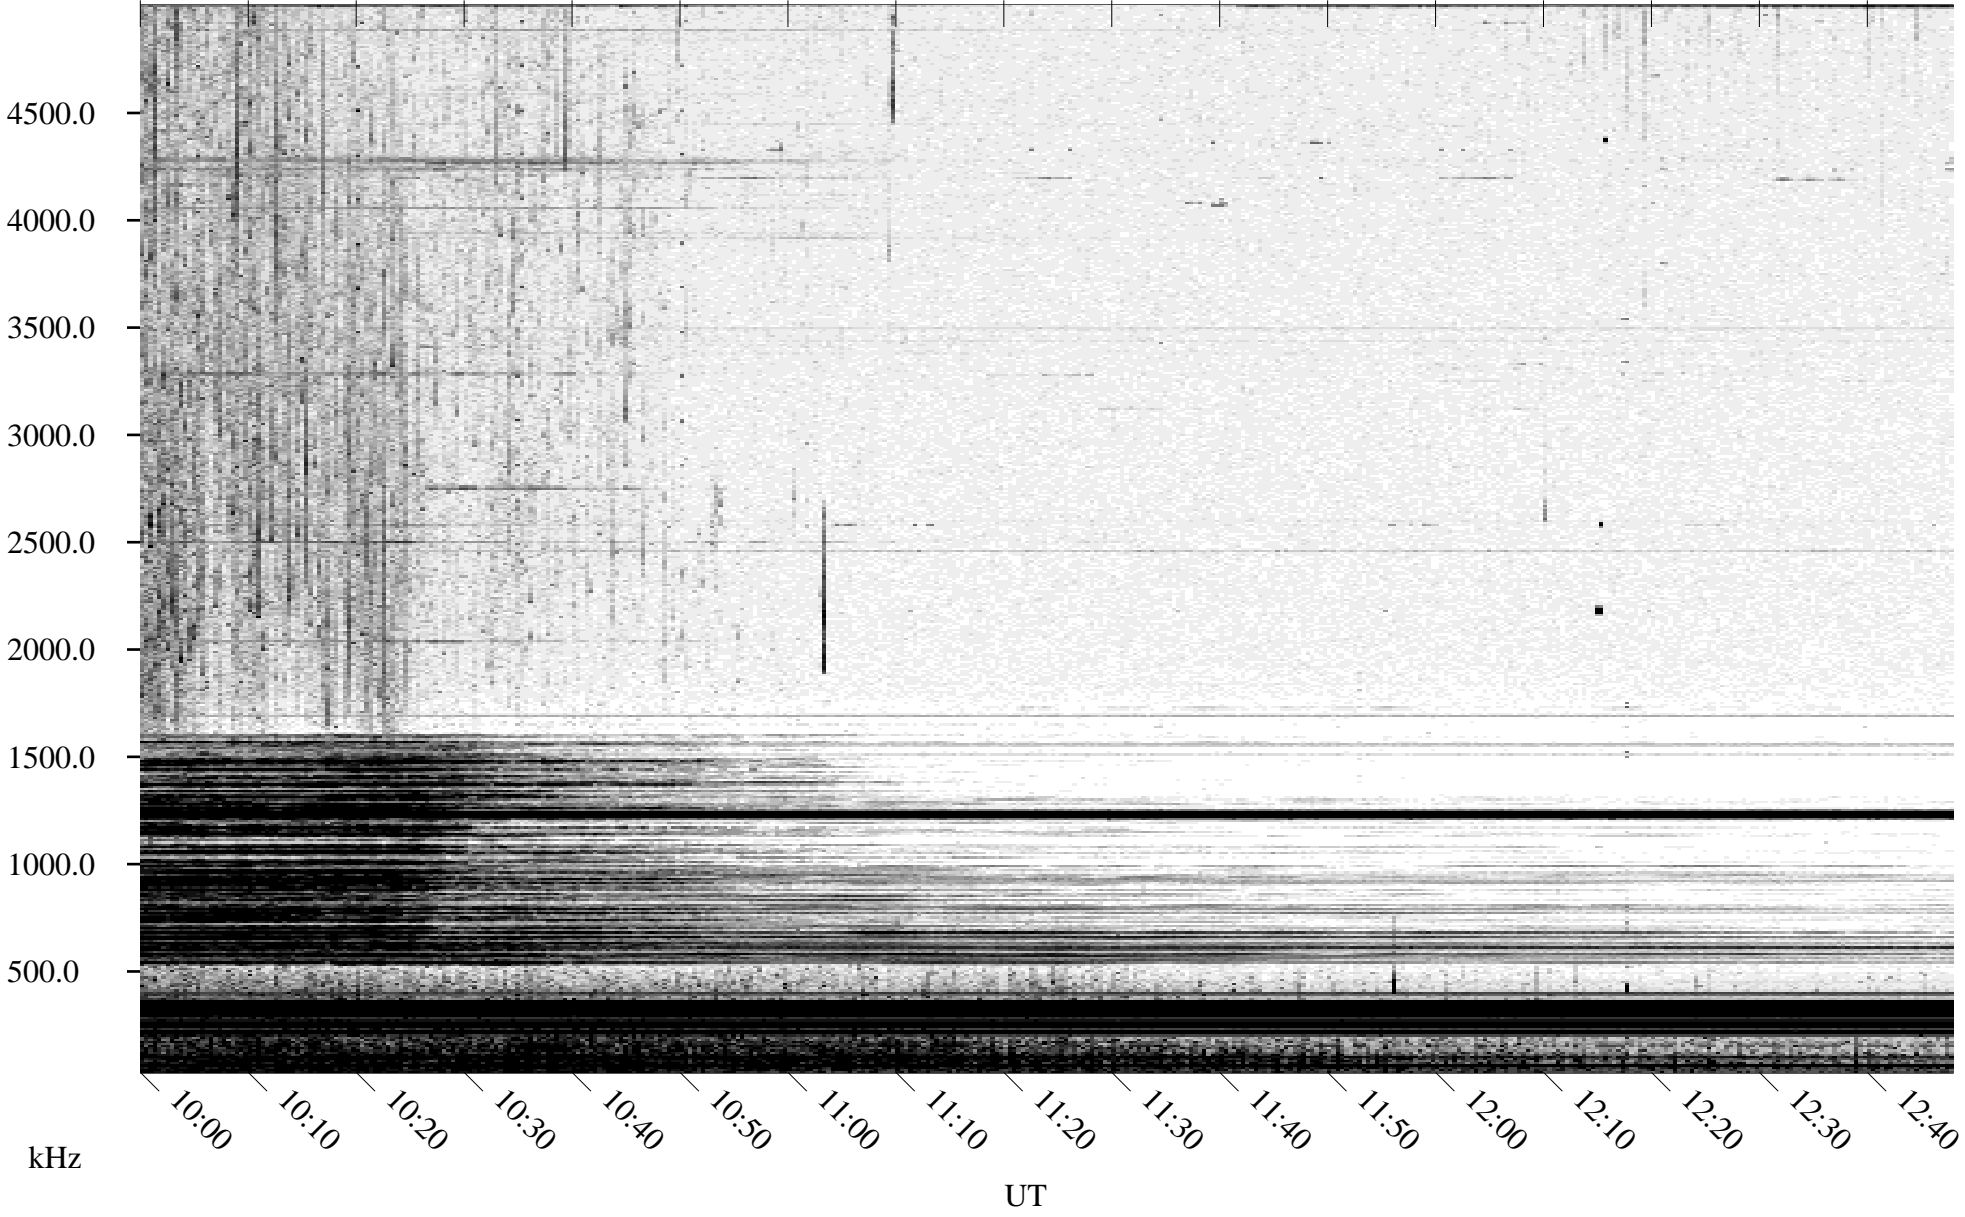

08/24/1995 Churchill, Manitoba

Linear Scale Black = 161 White = 15

ch95236l.r00m max_12

Page 1

08/24/1995 Churchill, Manitoba

Linear Scale Black = 161 White = 15

ch95236l.r00m max_12

Page 2

08/25/1995 Churchill, Manitoba

Linear Scale Black = 161 White = 15

ch95236l.r00m max_12

Page 3

08/25/1995 Churchill, Manitoba

Linear Scale Black = 161 White = 15

ch95236l.r00m max_12

08/25/1995 Churchill, Manitoba

Linear Scale Black = 161 White = 15

ch95236l.r00m max_12

Page 5

08/25/1995 Churchill, Manitoba

Linear Scale Black = 161 White = 15

ch95236l.r00m max_12

08/25/1995 Churchill, Manitoba

Linear Scale Black = 161 White = 15

ch95236l.r00m max_12

Page 7

08/25/1995 Churchill, Manitoba

Linear Scale Black = 161 White = 15

ch95236l.r00m max_12

Page 8