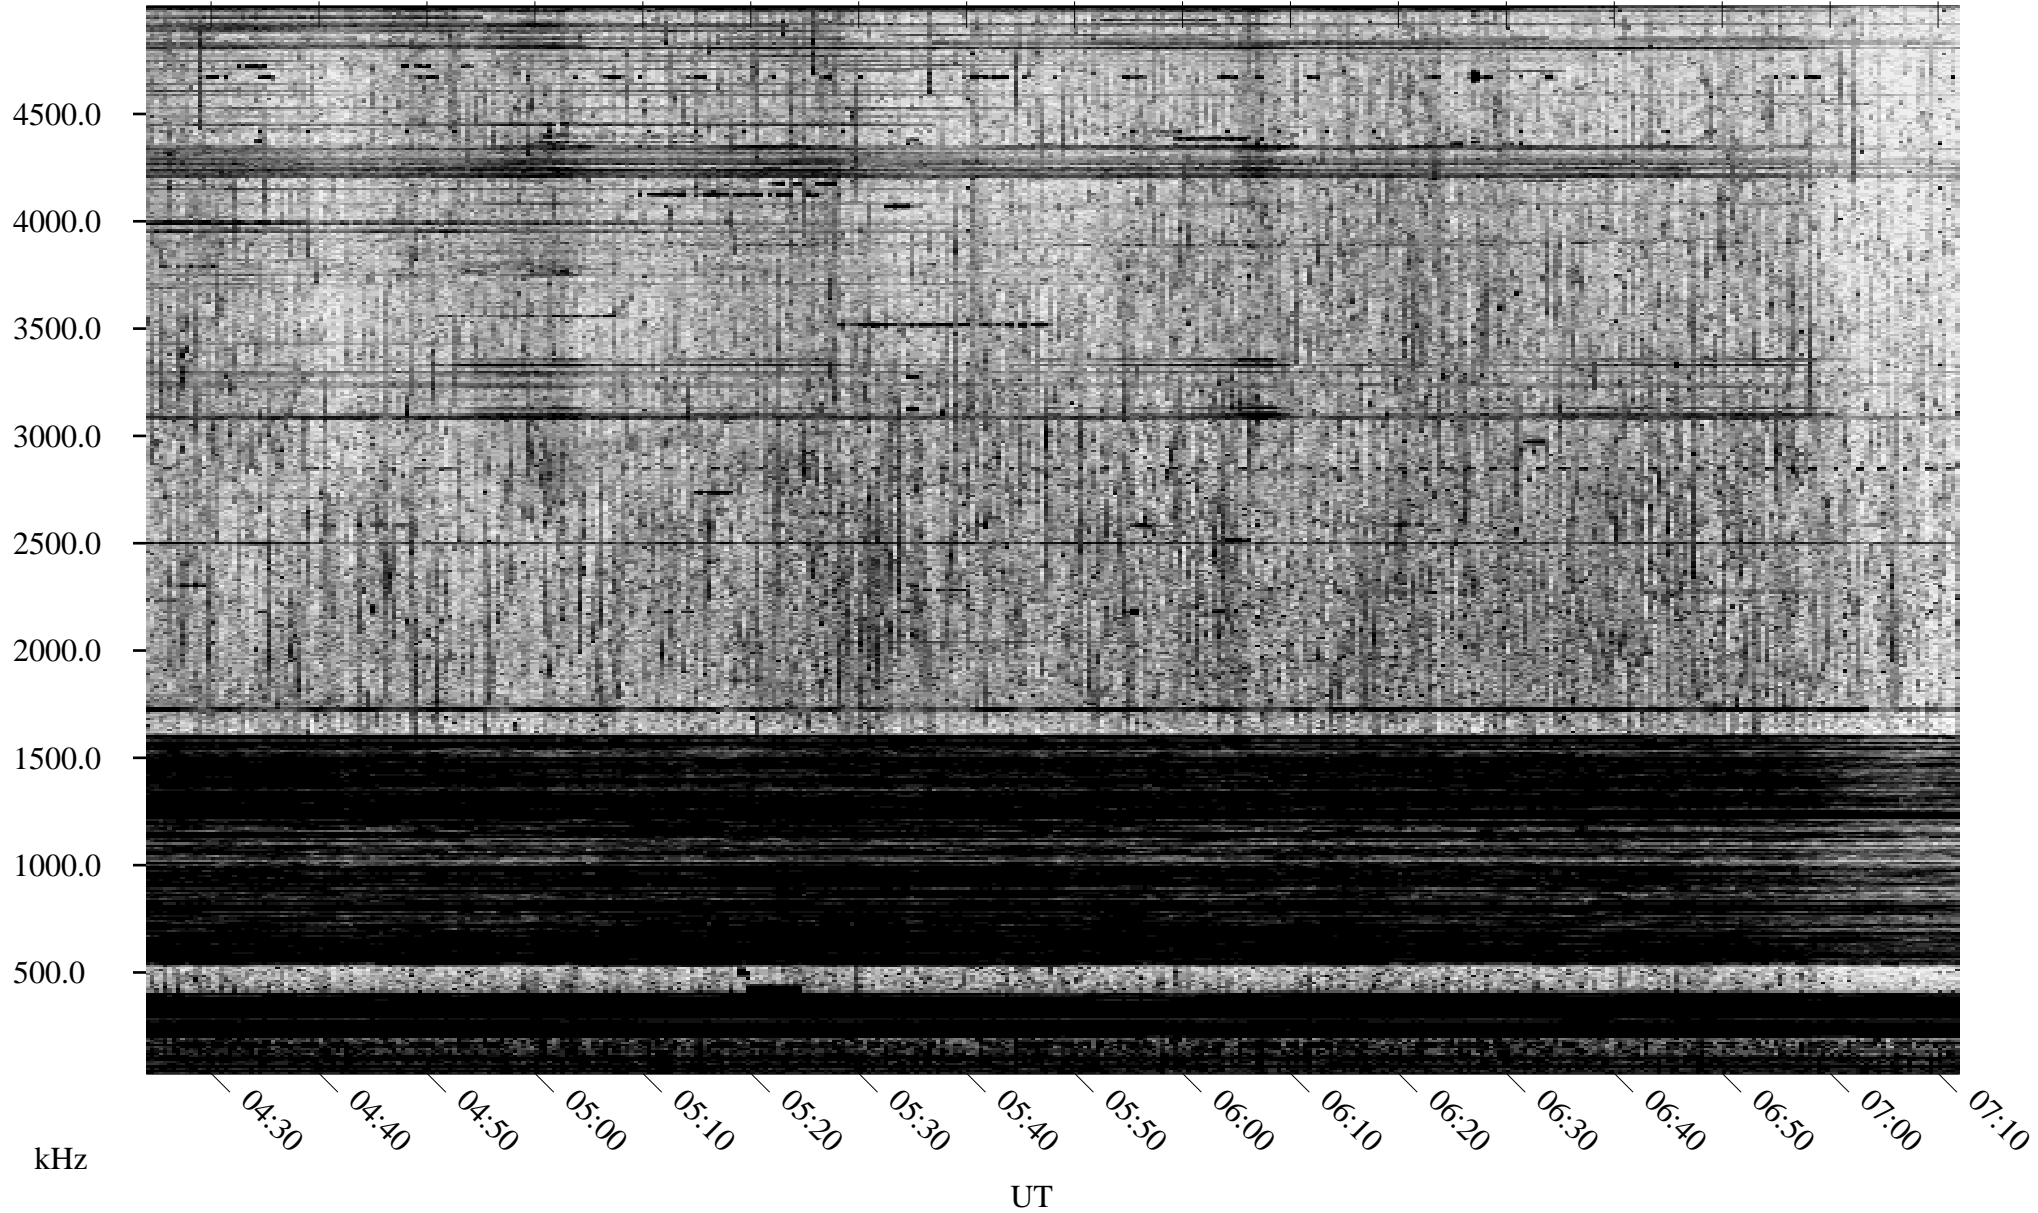

08/25/1995 Churchill, Manitoba

Linear Scale Black = 161 White = 15

ch95237l.r00m max_12

Page 1

08/25/1995 Churchill, Manitoba

Linear Scale Black = 161 White = 15

ch95237l.r00m max_12

Page 2

08/26/1995 Churchill, Manitoba

Linear Scale Black = 161 White = 15

ch95237l.r00m max_12

Page 3

08/26/1995 Churchill, Manitoba

Linear Scale Black = 161 White = 15

ch95237l.r00m max_12

Page 4

08/26/1995 Churchill, Manitoba

Linear Scale Black = 161 White = 15

ch95237l.r00m max_12

08/26/1995 Churchill, Manitoba

Linear Scale Black = 161 White = 15

ch95237l.r00m max_12

08/26/1995 Churchill, Manitoba

Linear Scale Black = 161 White = 15

ch95237l.r00m max_12

Page 7

08/26/1995 Churchill, Manitoba

Linear Scale Black = 161 White = 15

ch952371.r00m max_12

Page 8