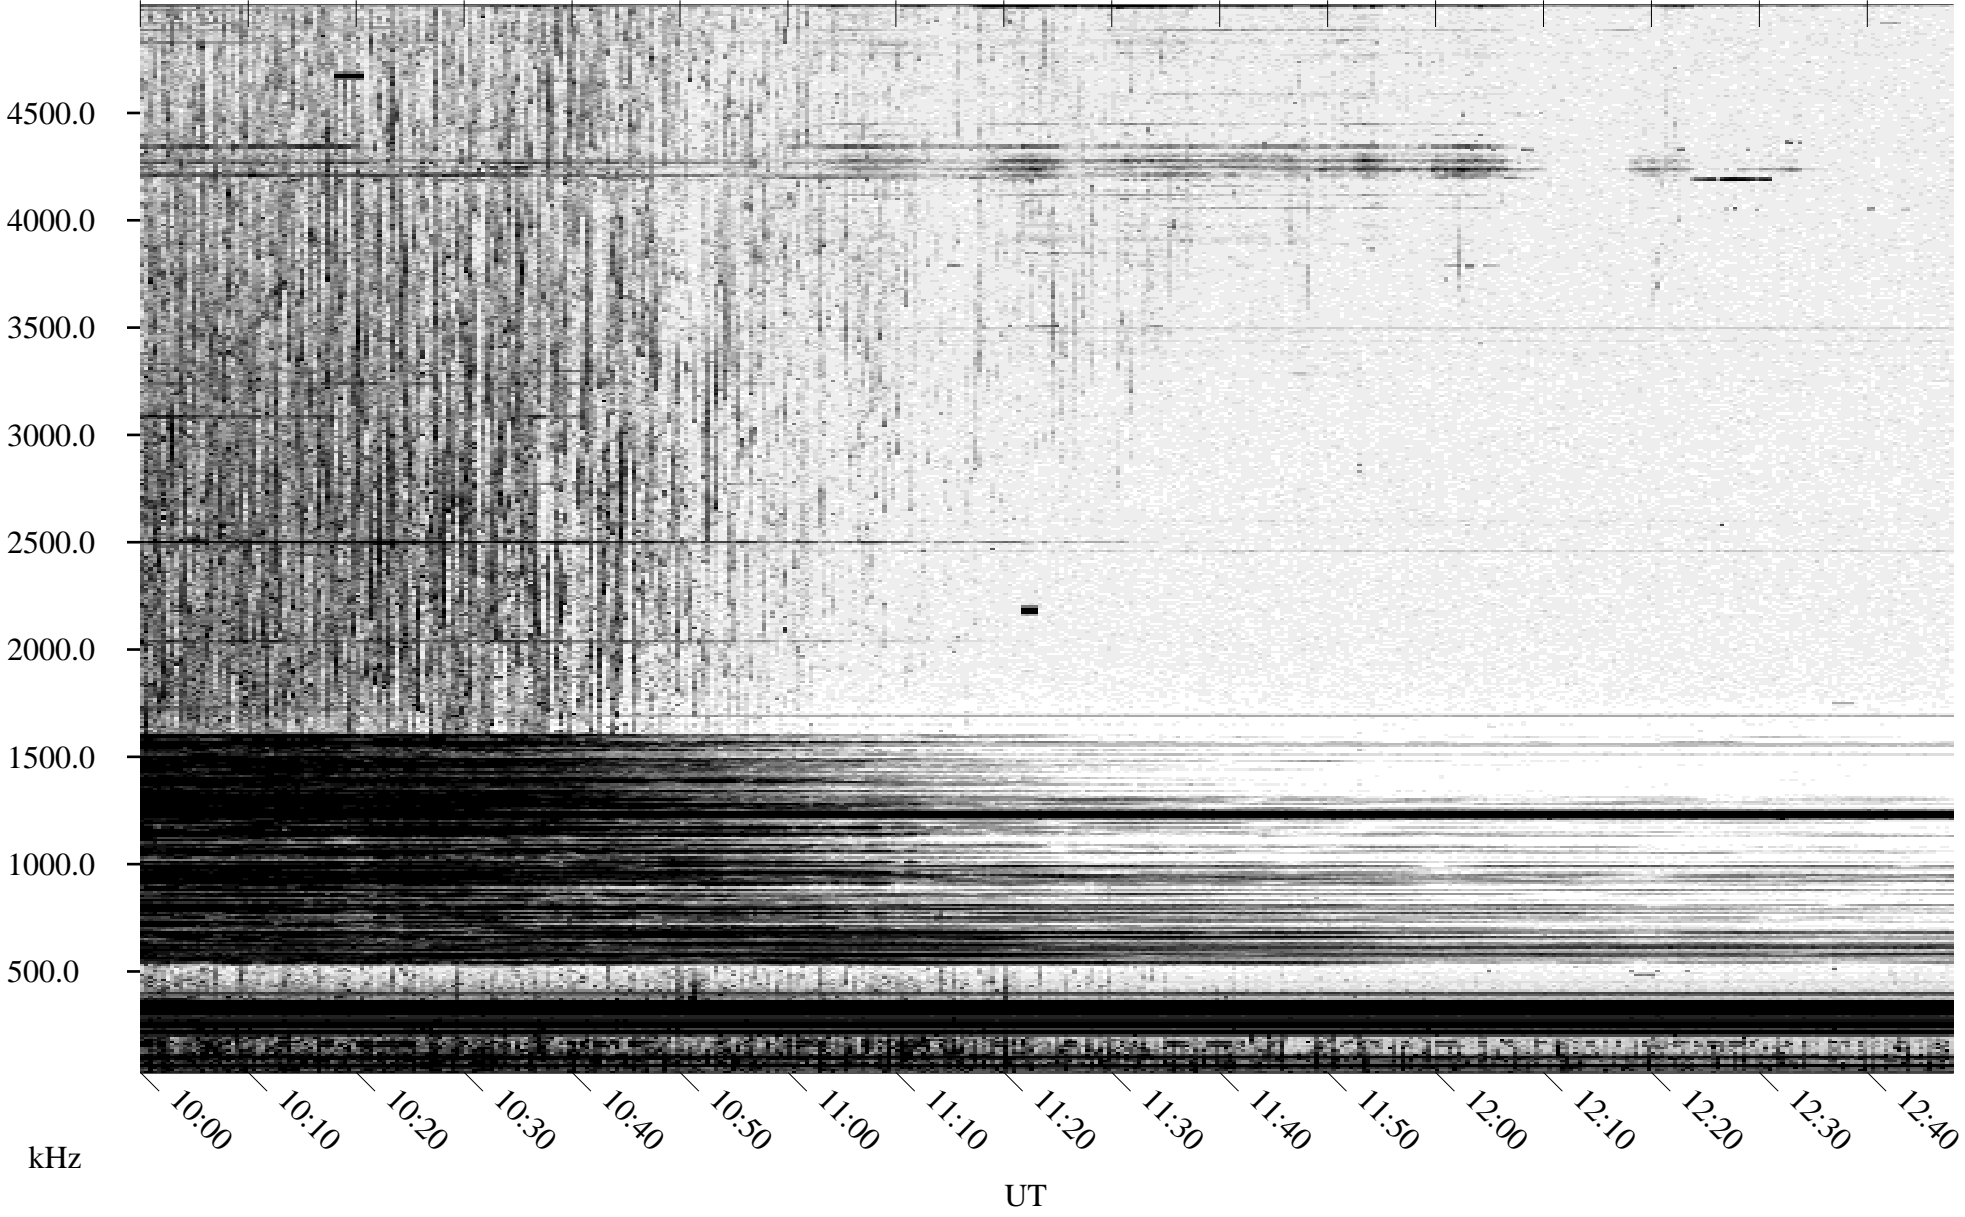

08/25/1995 Churchill, Manitoba

Linear Scale Black = 161 White = 15

ch95237l.r00m max_12

Page 1

08/25/1995 Churchill, Manitoba

Linear Scale Black = 161 White = 15

ch95237l.r00m max_12

Page 2

08/26/1995 Churchill, Manitoba

Linear Scale Black = 161 White = 15

ch95237l.r00m max_12

Page 3

08/26/1995 Churchill, Manitoba

Linear Scale Black = 161 White = 15

ch95237l.r00m max_12

Page 4

08/26/1995 Churchill, Manitoba

Linear Scale Black = 161 White = 15

ch95237l.r00m max_12

08/26/1995 Churchill, Manitoba

Linear Scale Black = 161 White = 15

ch95237l.r00m max_12

08/26/1995 Churchill, Manitoba

Linear Scale Black = 161 White = 15

ch95237l.r00m max_12

Page 7

08/26/1995 Churchill, Manitoba

Linear Scale Black = 161 White = 15

ch952371.r00m max_12

Page 8