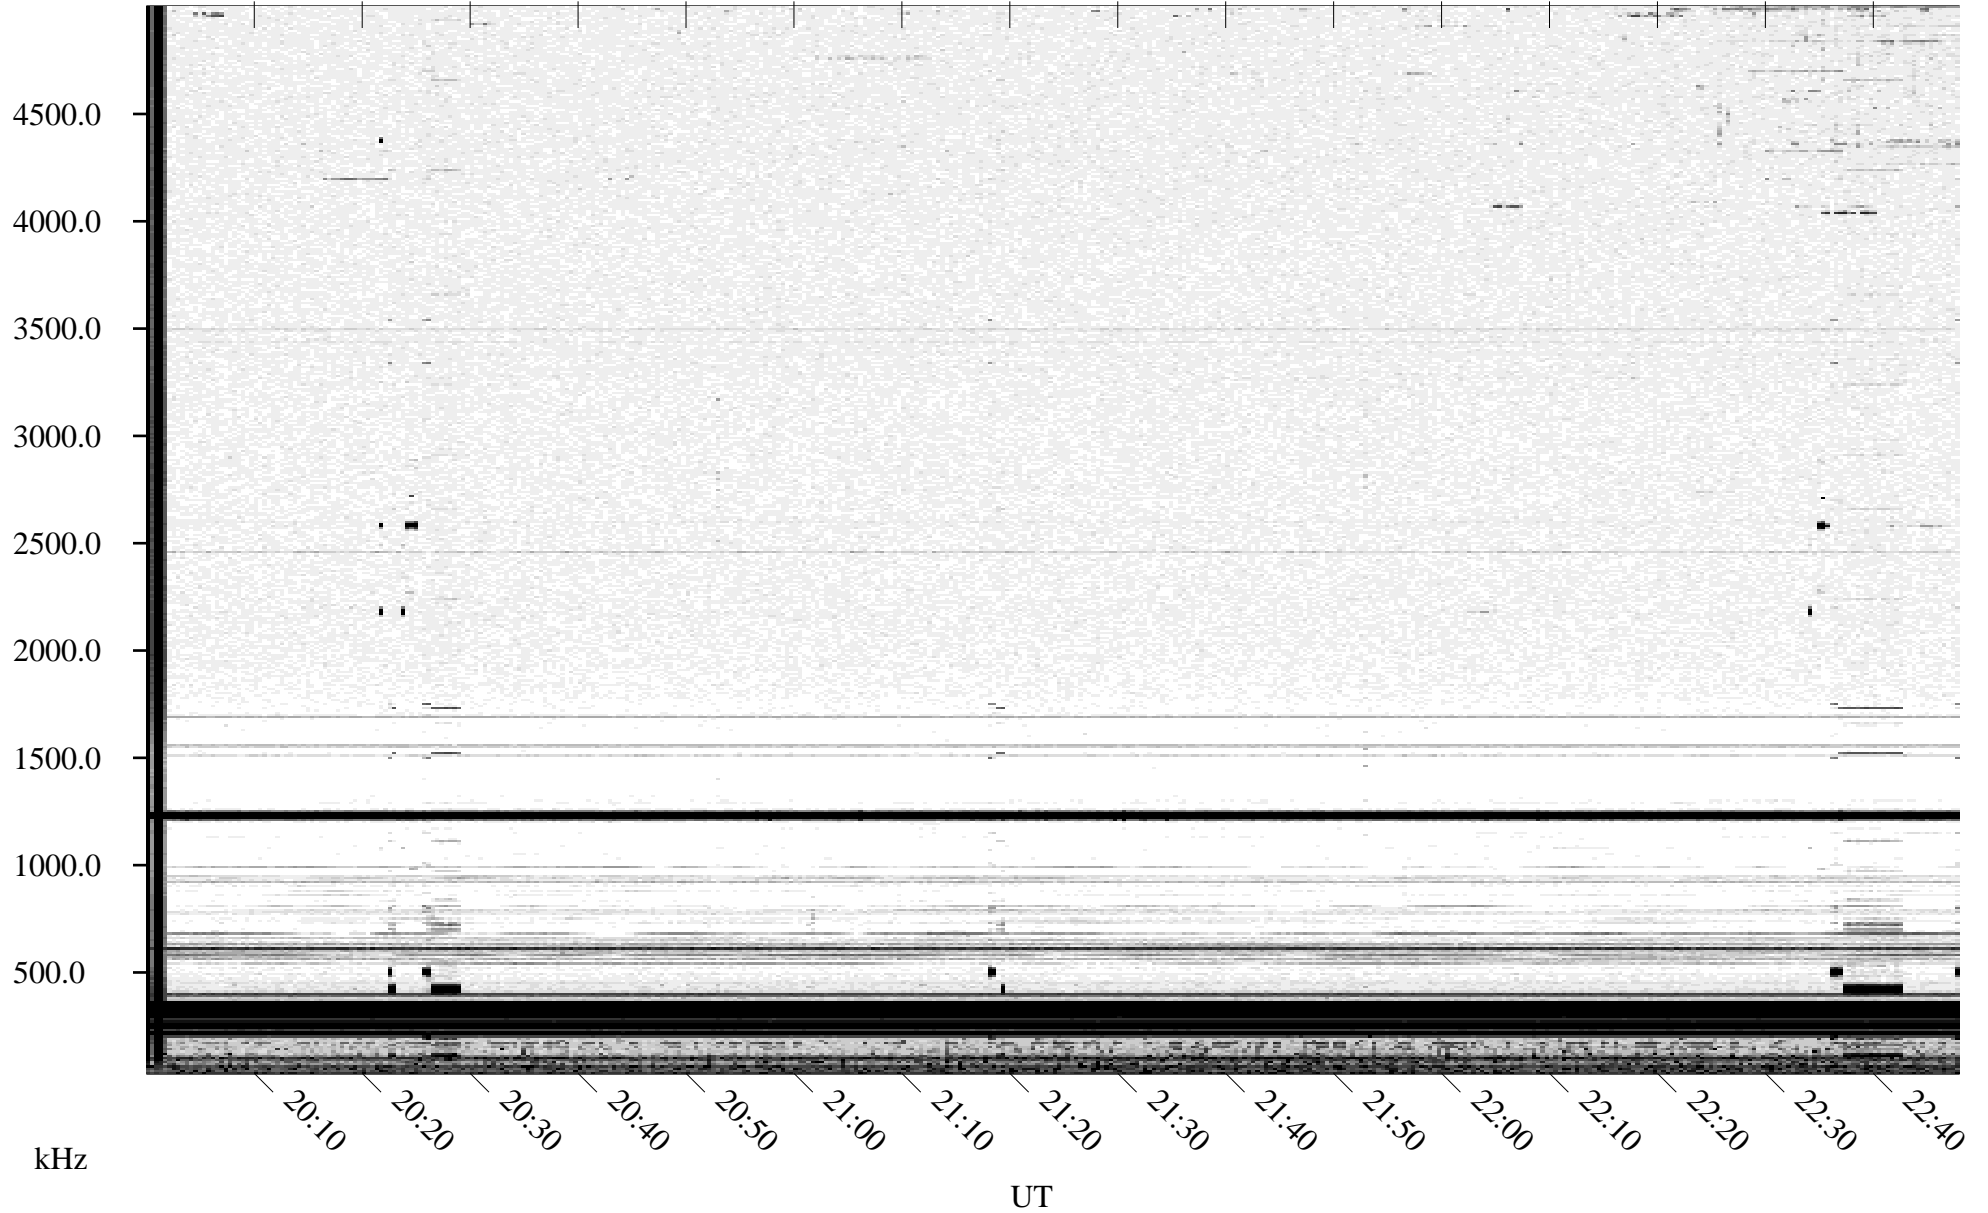

08/25/1995 Churchill, Manitoba

Linear Scale Black = 161 White = 15

ch95237l.r00m max_12

Page 1

08/25/1995 Churchill, Manitoba

Linear Scale Black = 161 White = 15

ch95237l.r00m max_12

Page 2

08/26/1995 Churchill, Manitoba

Linear Scale Black = 161 White = 15

ch95237l.r00m max_12

Page 3

08/26/1995 Churchill, Manitoba

Linear Scale Black = 161 White = 15

ch95237l.r00m max_12

Page 4

08/26/1995 Churchill, Manitoba

Linear Scale Black = 161 White = 15

ch95237l.r00m max_12

08/26/1995 Churchill, Manitoba

Linear Scale Black = 161 White = 15

ch95237l.r00m max_12

08/26/1995 Churchill, Manitoba

Linear Scale Black = 161 White = 15

ch95237l.r00m max_12

Page 7

08/26/1995 Churchill, Manitoba

Linear Scale Black = 161 White = 15

ch952371.r00m max_12

Page 8