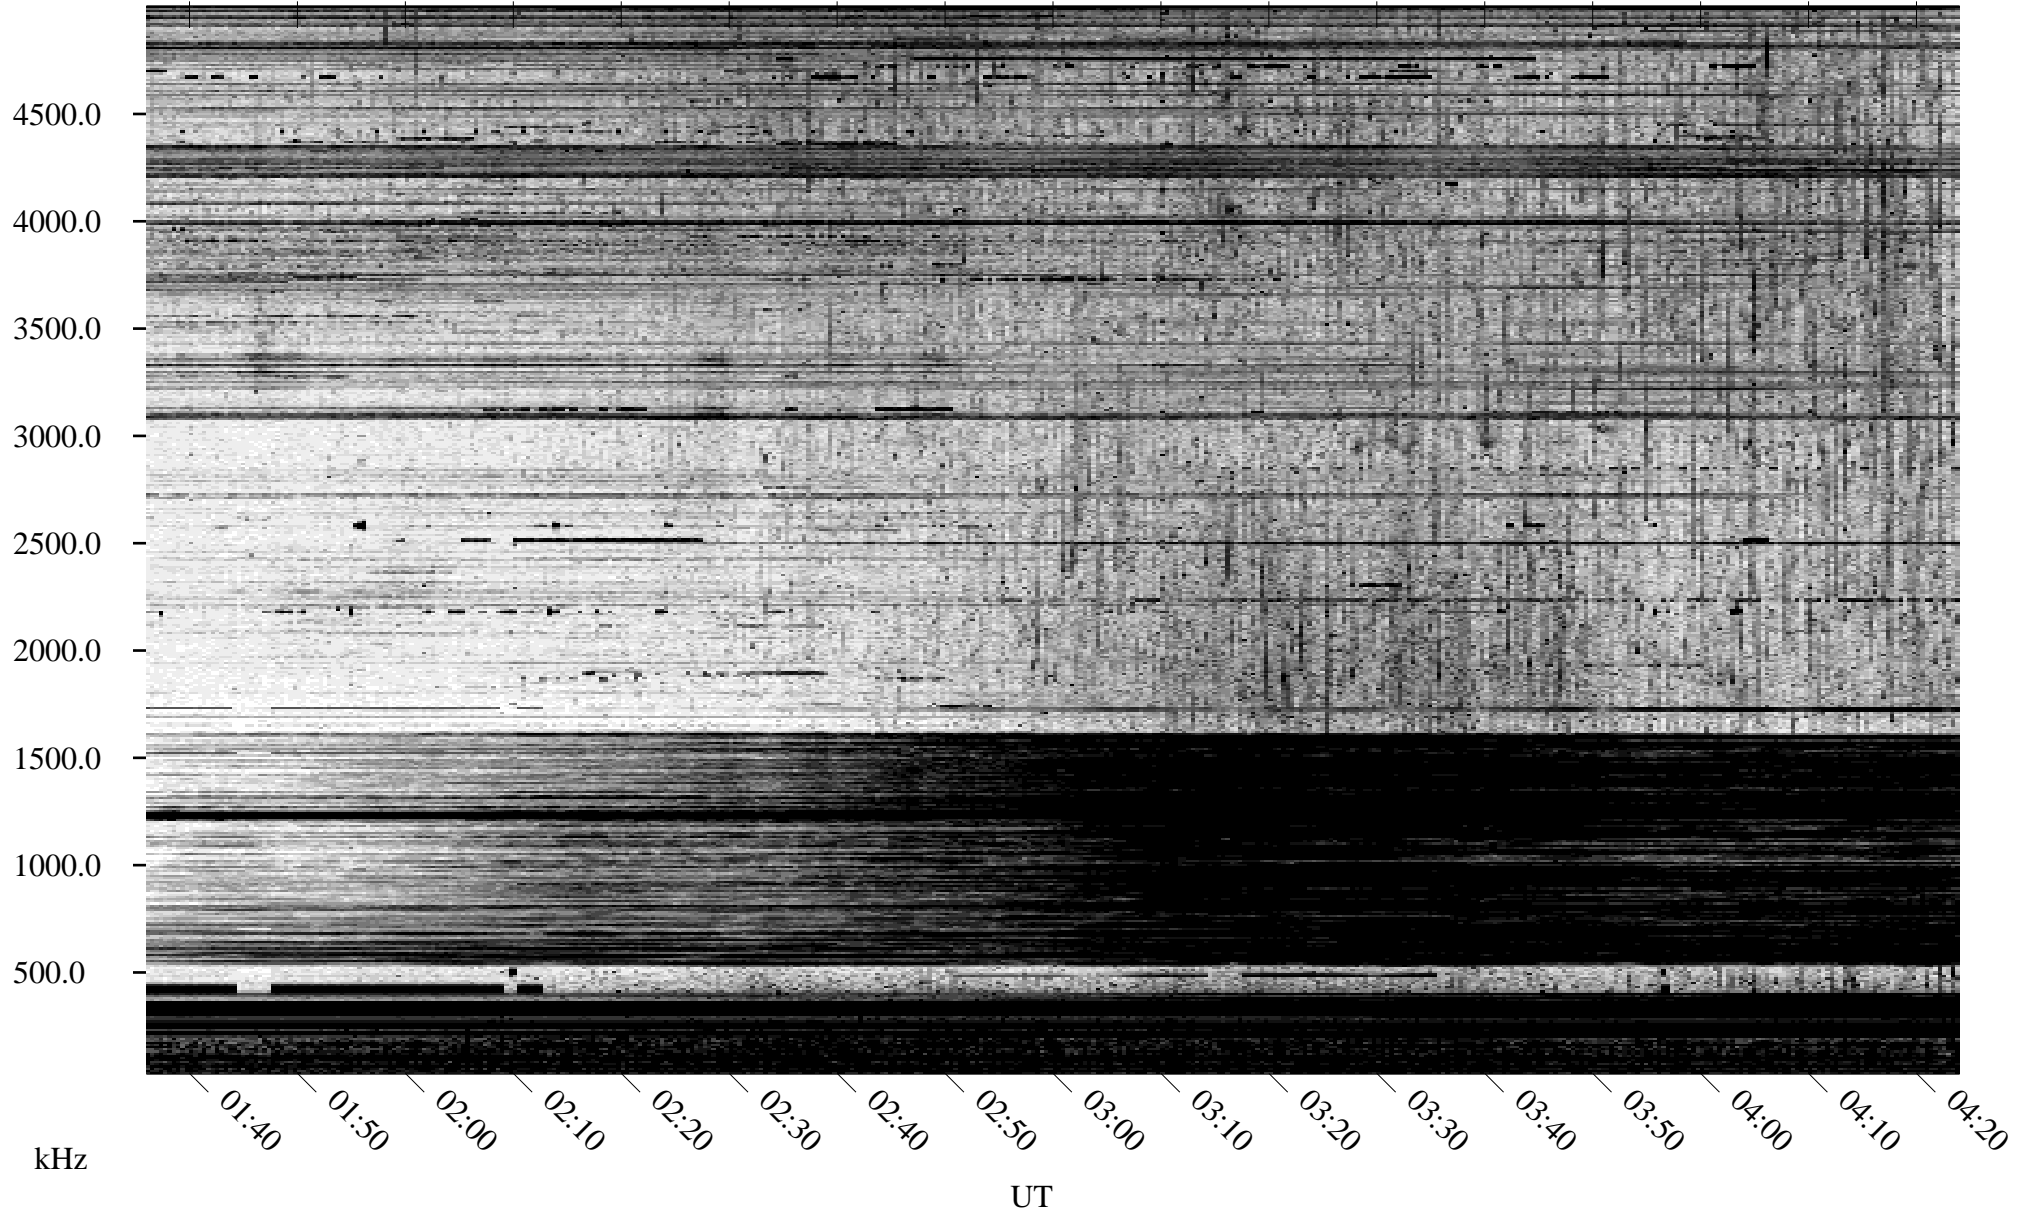

08/25/1995 Churchill, Manitoba

Linear Scale Black = 161 White = 15

ch95237l.r00m max_12

Page 1

08/25/1995 Churchill, Manitoba

Linear Scale Black = 161 White = 15

ch95237l.r00m max_12

Page 2

08/26/1995 Churchill, Manitoba

Linear Scale Black = 161 White = 15

ch95237l.r00m max_12

Page 3

08/26/1995 Churchill, Manitoba

Linear Scale Black = 161 White = 15

ch95237l.r00m max_12

Page 4

08/26/1995 Churchill, Manitoba

Linear Scale Black = 161 White = 15

ch95237l.r00m max_12

08/26/1995 Churchill, Manitoba

Linear Scale Black = 161 White = 15

ch95237l.r00m max_12

08/26/1995 Churchill, Manitoba

Linear Scale Black = 161 White = 15

ch95237l.r00m max_12

Page 7

08/26/1995 Churchill, Manitoba

Linear Scale Black = 161 White = 15

ch952371.r00m max_12

Page 8