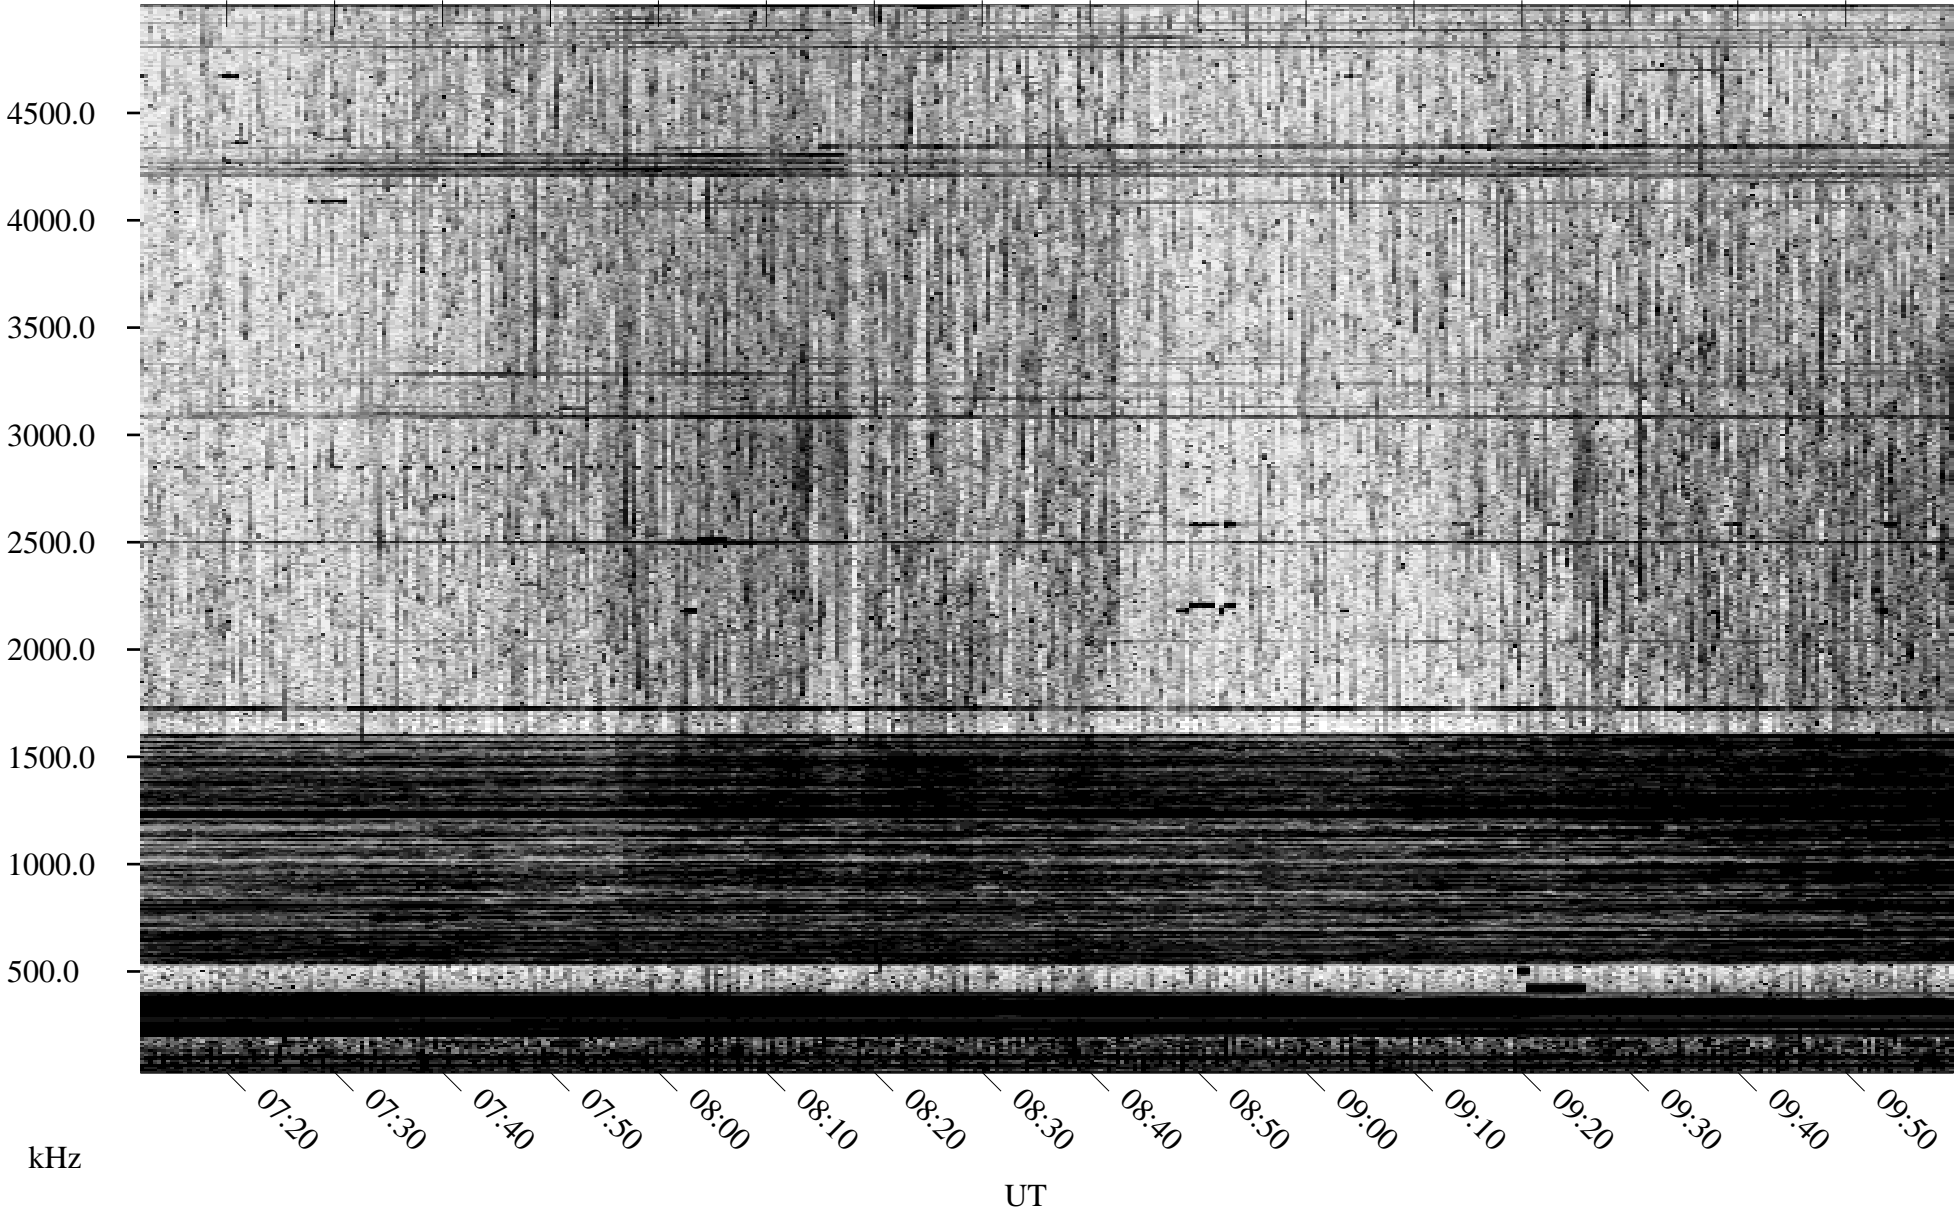

08/25/1995 Churchill, Manitoba

Linear Scale Black = 161 White = 15

ch95237l.r00m max_12

Page 1

08/25/1995 Churchill, Manitoba

Linear Scale Black = 161 White = 15

ch95237l.r00m max_12

Page 2

08/26/1995 Churchill, Manitoba

Linear Scale Black = 161 White = 15

ch95237l.r00m max_12

Page 3

08/26/1995 Churchill, Manitoba

Linear Scale Black = 161 White = 15

ch95237l.r00m max_12

Page 4

08/26/1995 Churchill, Manitoba

Linear Scale Black = 161 White = 15

ch95237l.r00m max_12

08/26/1995 Churchill, Manitoba

Linear Scale Black = 161 White = 15

ch95237l.r00m max_12

08/26/1995 Churchill, Manitoba

Linear Scale Black = 161 White = 15

ch95237l.r00m max_12

Page 7

08/26/1995 Churchill, Manitoba

Linear Scale Black = 161 White = 15

ch952371.r00m max_12

Page 8