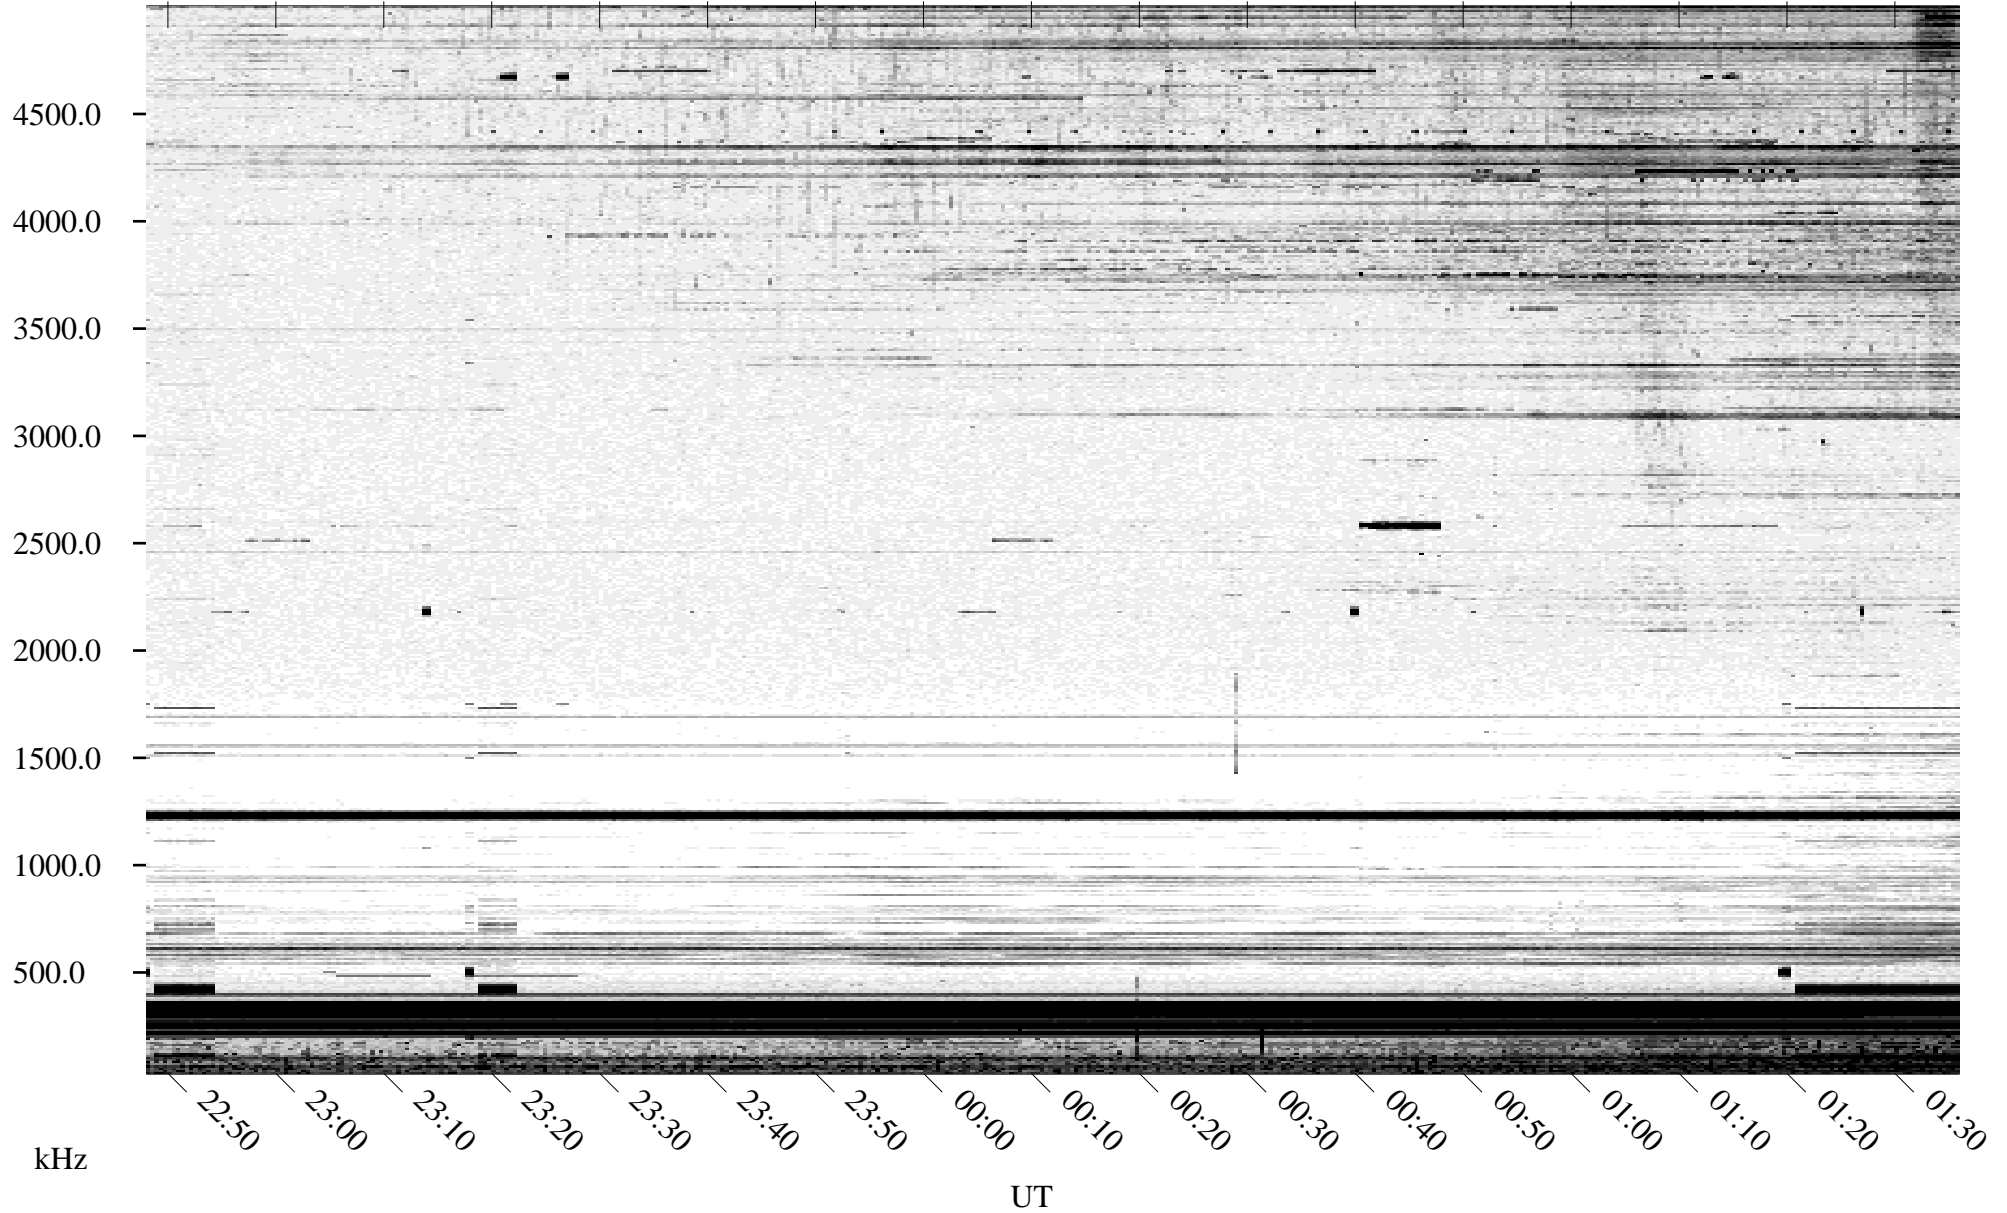

08/25/1995 Churchill, Manitoba

Linear Scale Black = 161 White = 15

ch95237l.r00m max_12

Page 1

08/25/1995 Churchill, Manitoba

Linear Scale Black = 161 White = 15

ch95237l.r00m max_12

Page 2

08/26/1995 Churchill, Manitoba

Linear Scale Black = 161 White = 15

ch95237l.r00m max_12

Page 3

08/26/1995 Churchill, Manitoba

Linear Scale Black = 161 White = 15

ch95237l.r00m max_12

Page 4

08/26/1995 Churchill, Manitoba

Linear Scale Black = 161 White = 15

ch95237l.r00m max_12

08/26/1995 Churchill, Manitoba

Linear Scale Black = 161 White = 15

ch95237l.r00m max_12

08/26/1995 Churchill, Manitoba

Linear Scale Black = 161 White = 15

ch95237l.r00m max_12

Page 7

08/26/1995 Churchill, Manitoba

Linear Scale Black = 161 White = 15

ch952371.r00m max_12

Page 8