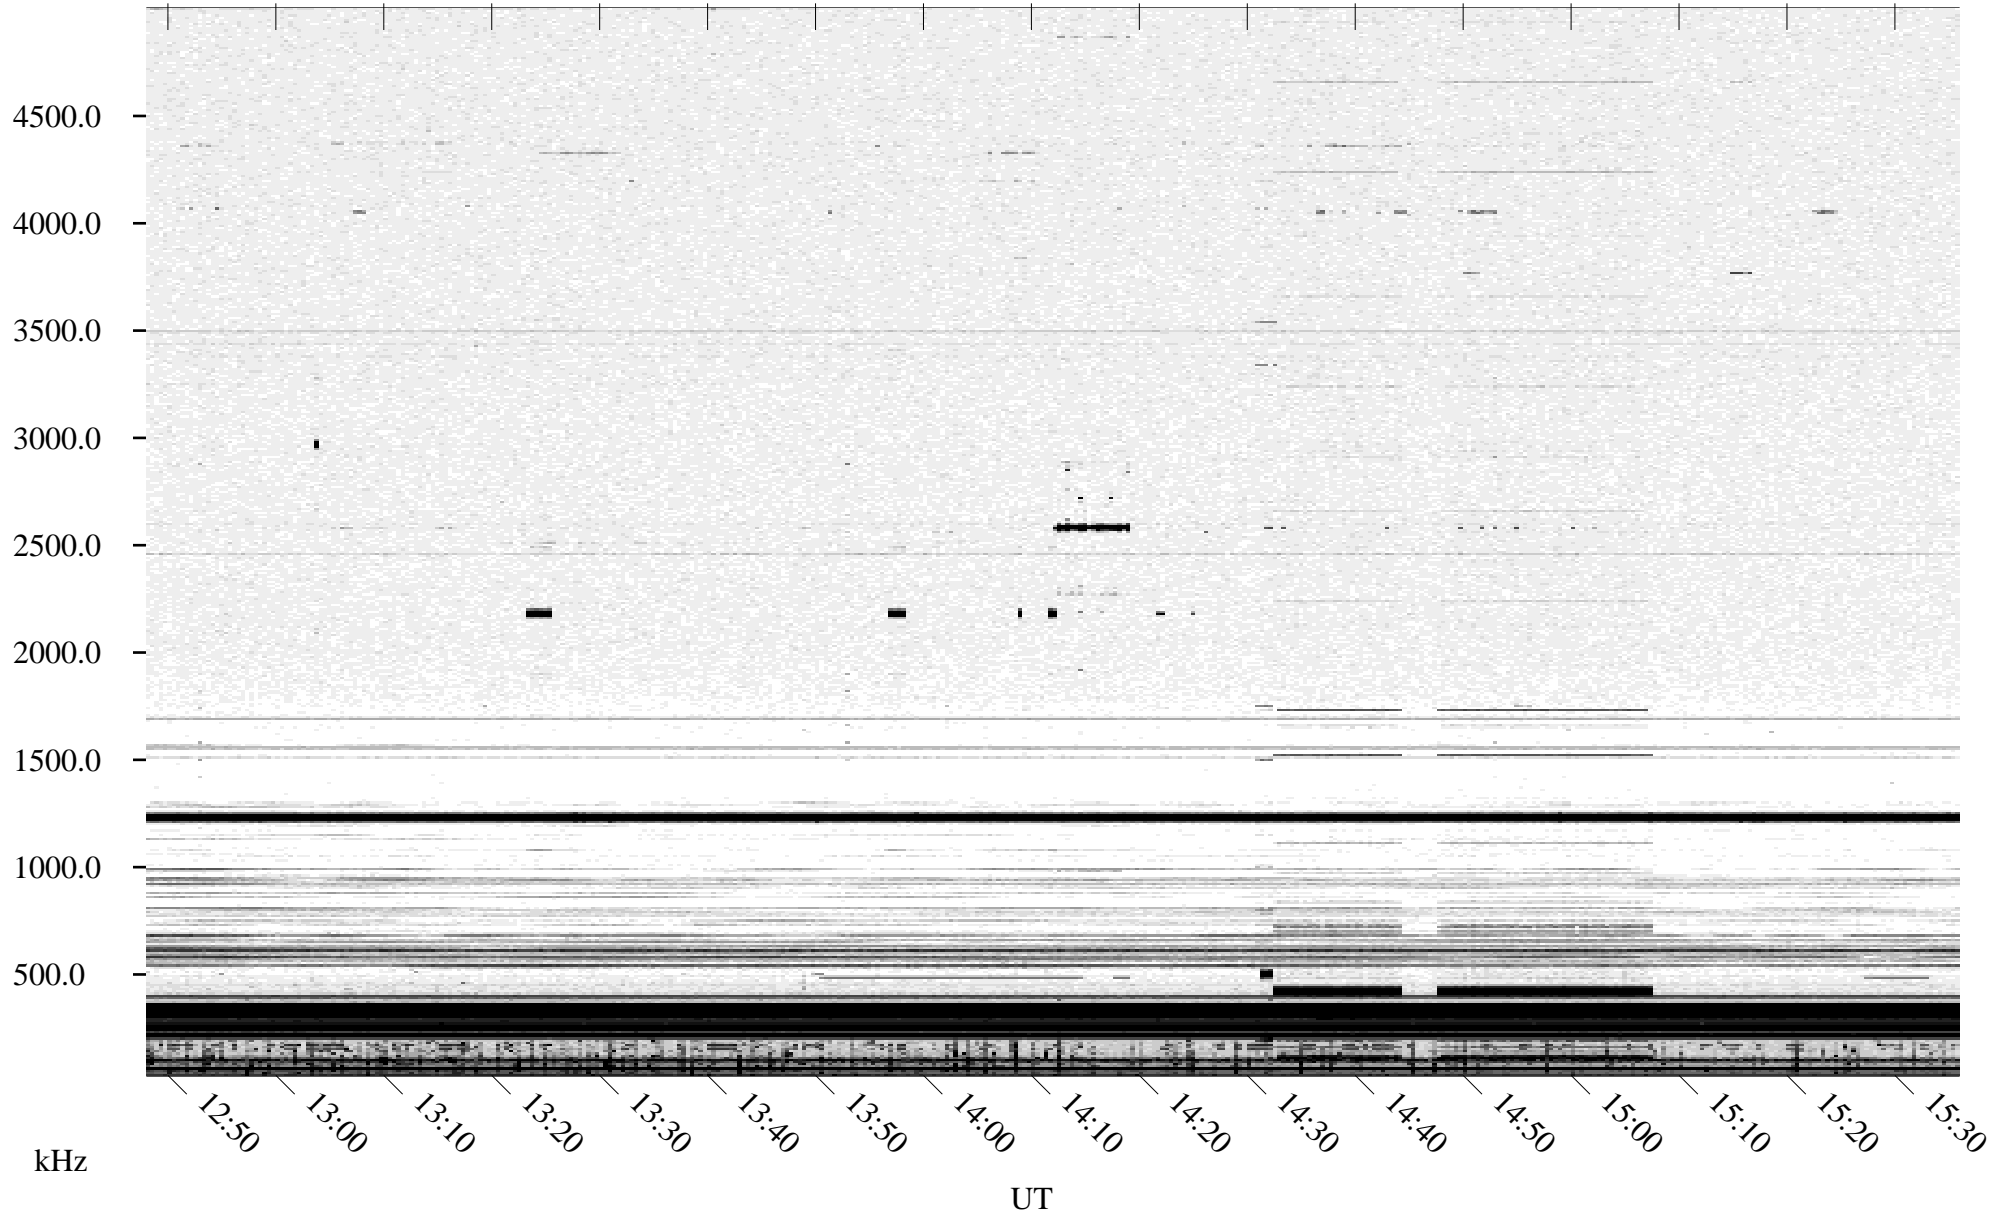

08/25/1995 Churchill, Manitoba

Linear Scale Black = 161 White = 15

ch95237l.r00m max_12

Page 1

08/25/1995 Churchill, Manitoba

Linear Scale Black = 161 White = 15

ch95237l.r00m max_12

Page 2

08/26/1995 Churchill, Manitoba

Linear Scale Black = 161 White = 15

ch95237l.r00m max_12

Page 3

08/26/1995 Churchill, Manitoba

Linear Scale Black = 161 White = 15

ch95237l.r00m max_12

Page 4

08/26/1995 Churchill, Manitoba

Linear Scale Black = 161 White = 15

ch95237l.r00m max_12

08/26/1995 Churchill, Manitoba

Linear Scale Black = 161 White = 15

ch95237l.r00m max_12

08/26/1995 Churchill, Manitoba

Linear Scale Black = 161 White = 15

ch95237l.r00m max_12

Page 7

08/26/1995 Churchill, Manitoba

Linear Scale Black = 161 White = 15

ch952371.r00m max_12

Page 8