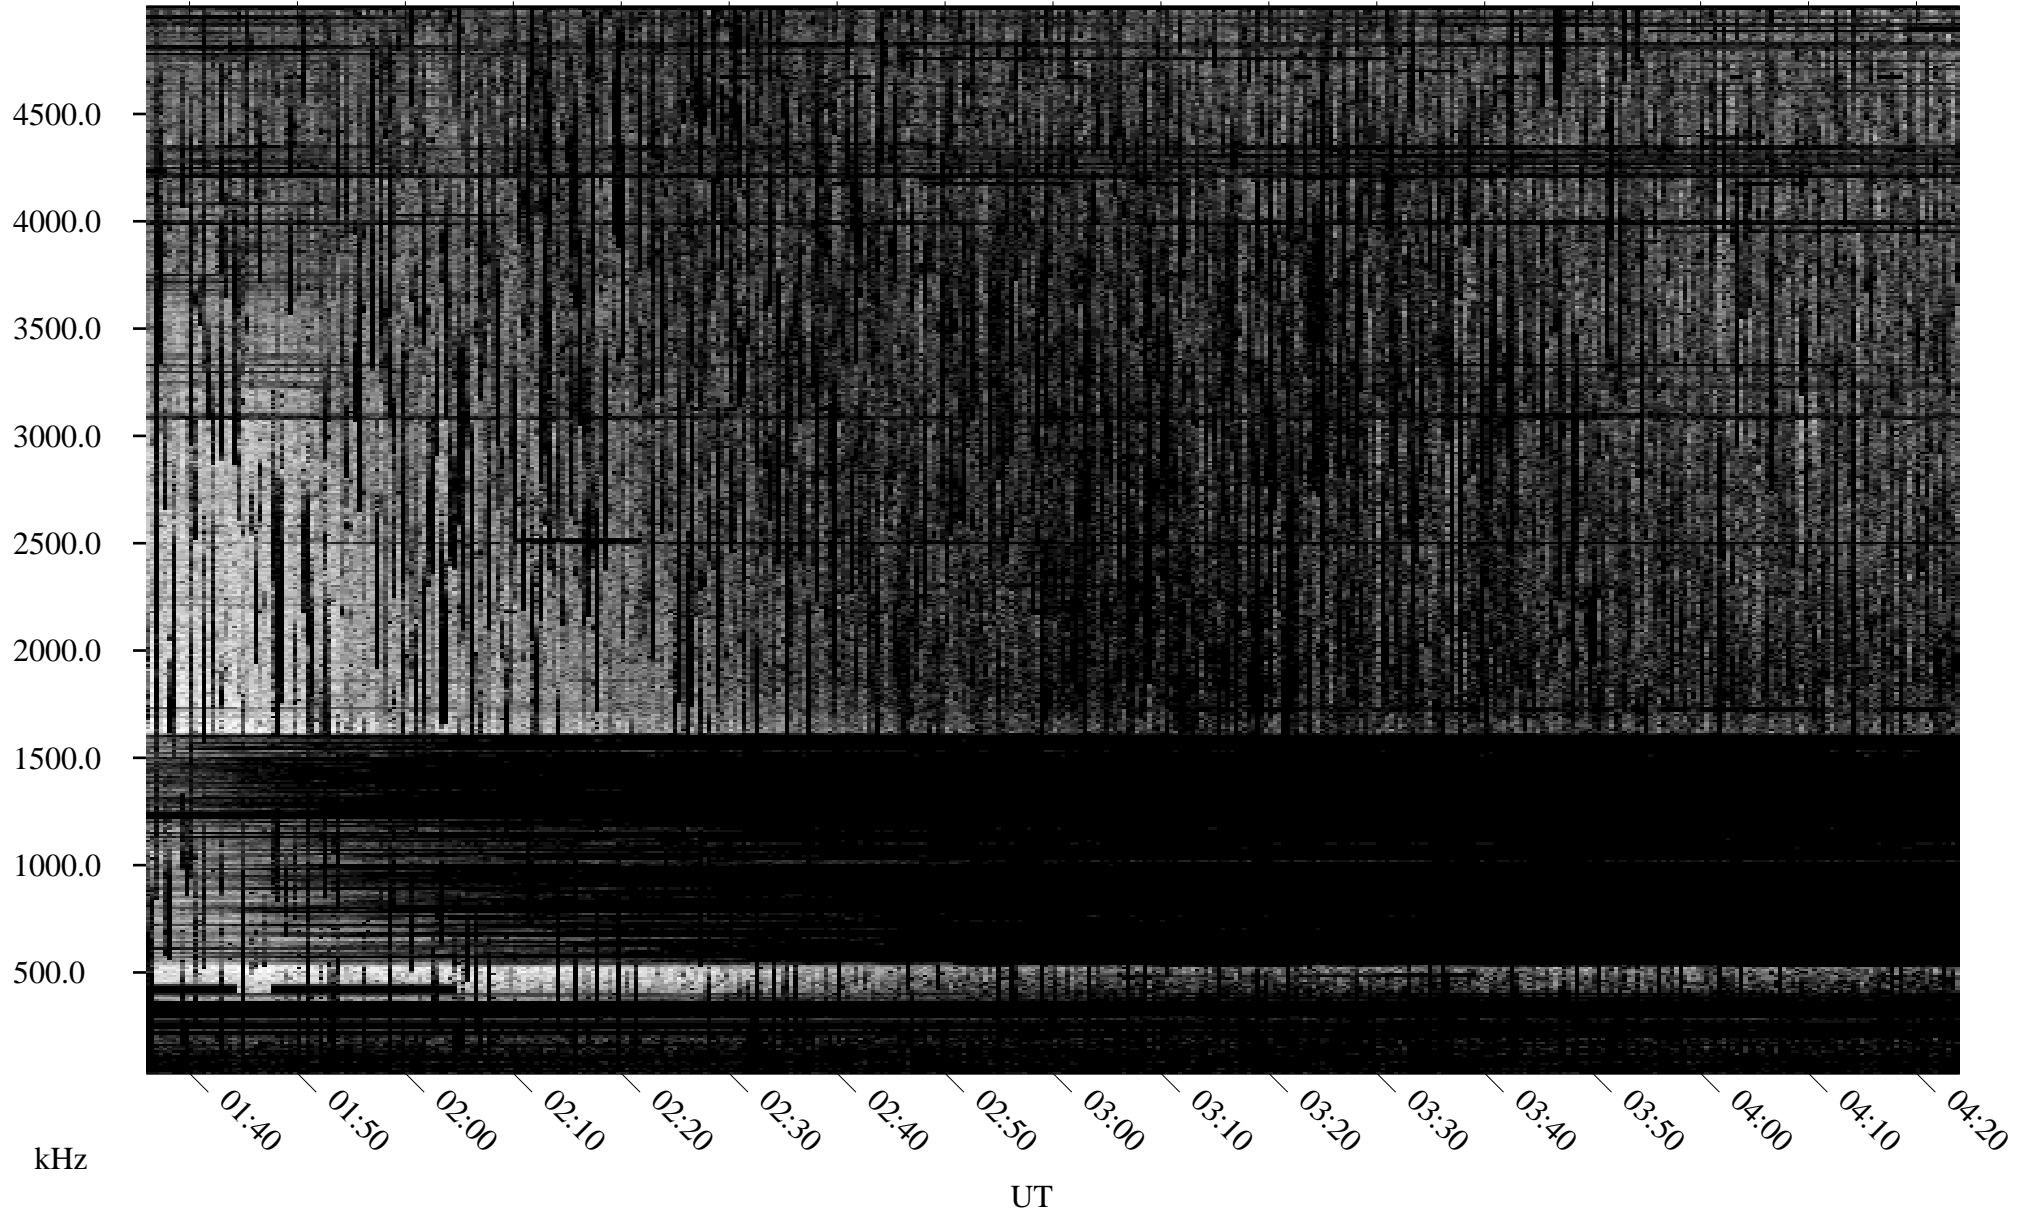

08/26/1995 Churchill, Manitoba

Linear Scale Black = 161 White = 15

ch95238l.r00m max_12

Page 1

08/26/1995 Churchill, Manitoba

Linear Scale Black = 161 White = 15

ch95238l.r00m max_12

Page 2

08/27/1995 Churchill, Manitoba

Linear Scale Black = 161 White = 15

ch95238l.r00m max_12

Page 3

08/27/1995 Churchill, Manitoba

Linear Scale Black = 161 White = 15

ch95238l.r00m max_12

Page 4

08/27/1995 Churchill, Manitoba

Linear Scale Black = 161 White = 15

ch95238l.r00m max_12

Page 5

08/27/1995 Churchill, Manitoba

Linear Scale Black = 161 White = 15

ch95238l.r00m max_12

Page 6

08/27/1995 Churchill, Manitoba

Linear Scale Black = 161 White = 15

ch95238l.r00m max_12

08/27/1995 Churchill, Manitoba

Linear Scale Black = 161 White = 15

ch95238l.r00m max_12

Page 8

UT