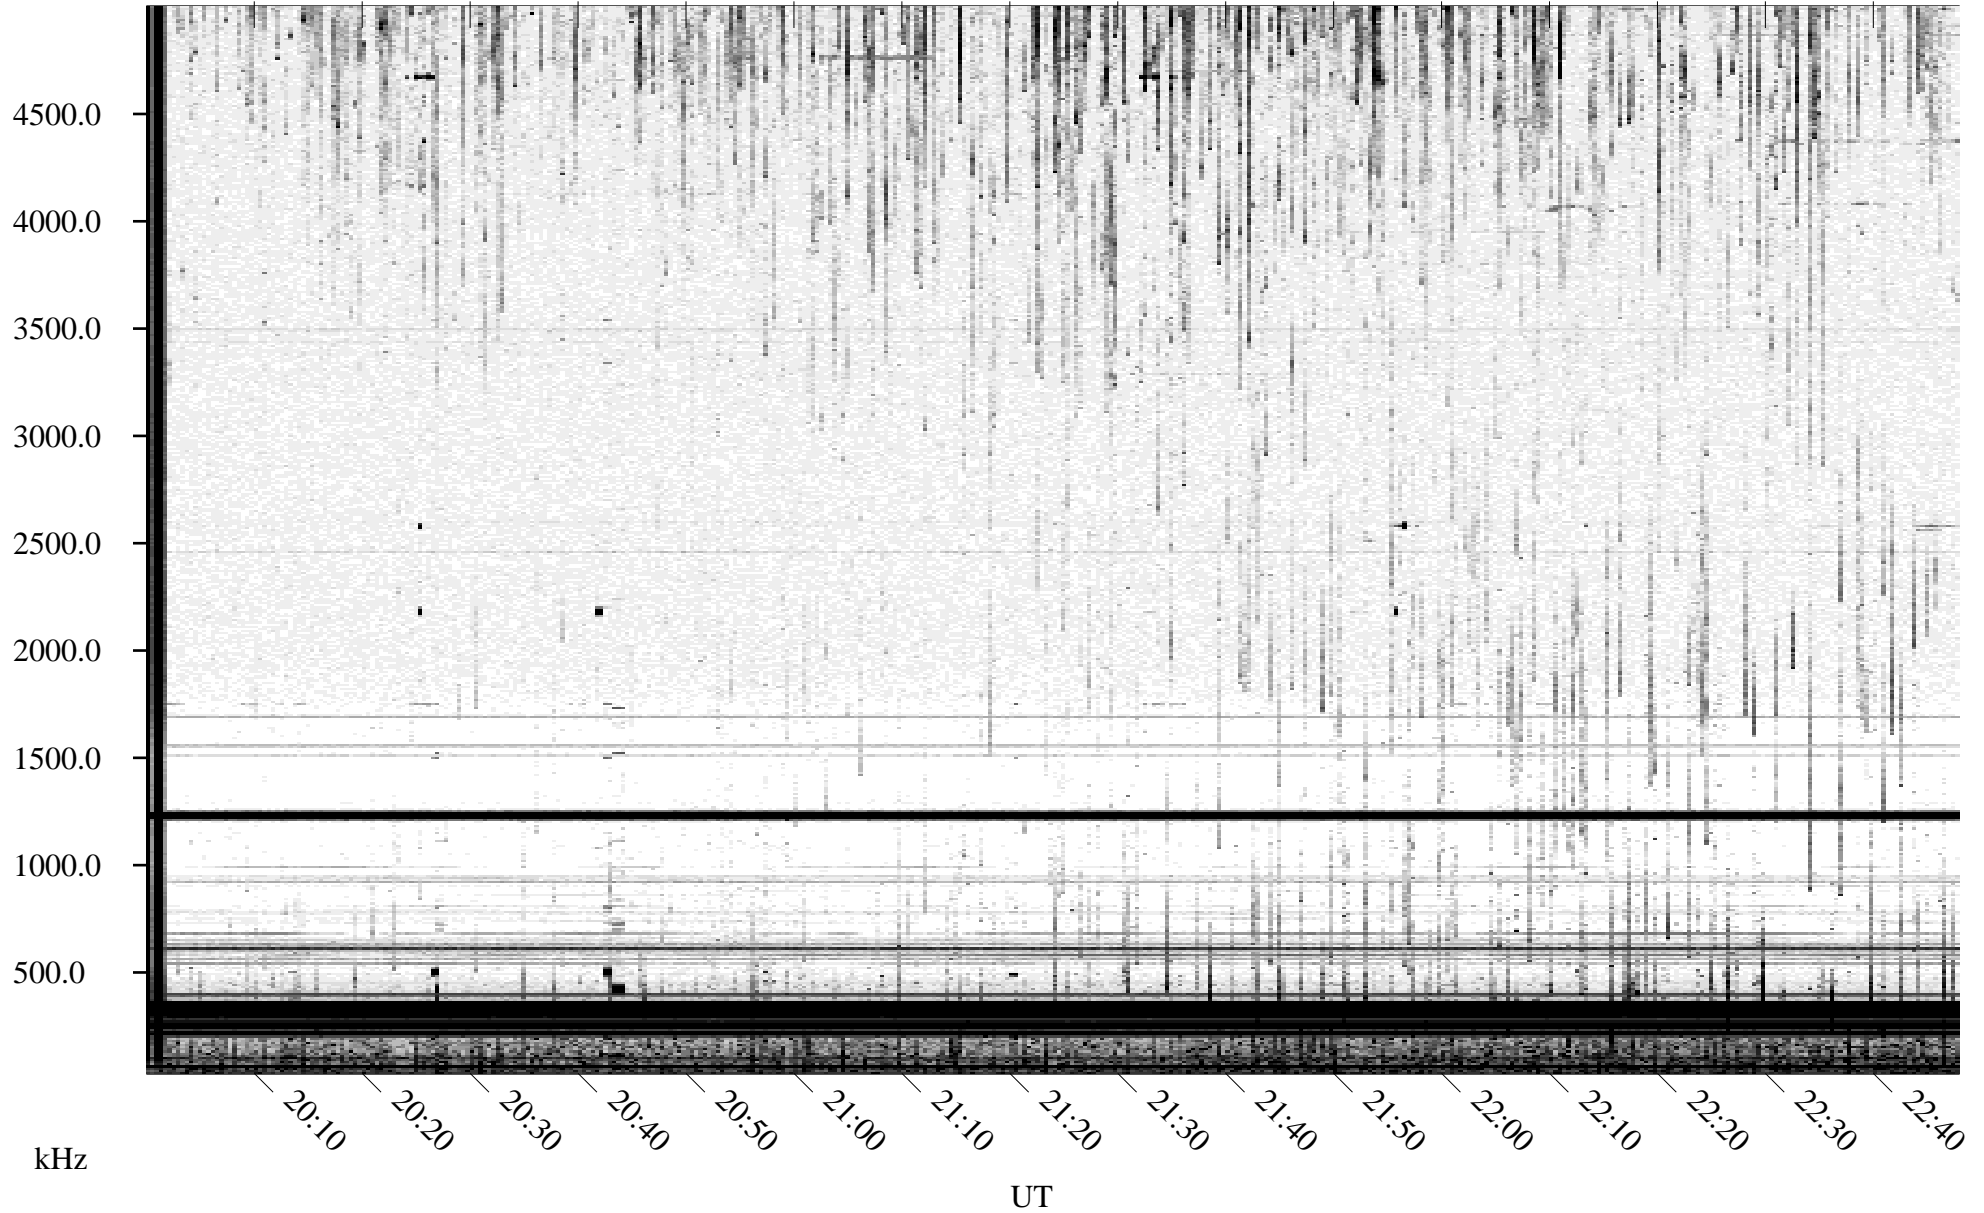

08/26/1995 Churchill, Manitoba

Linear Scale Black = 161 White = 15

ch95238l.r00m max_12

Page 1

08/26/1995 Churchill, Manitoba

Linear Scale Black = 161 White = 15

ch95238l.r00m max_12

Page 2

08/27/1995 Churchill, Manitoba

Linear Scale Black = 161 White = 15

ch95238l.r00m max_12

Page 3

08/27/1995 Churchill, Manitoba

Linear Scale Black = 161 White = 15

ch95238l.r00m max_12

Page 4

08/27/1995 Churchill, Manitoba

Linear Scale Black = 161 White = 15

ch95238l.r00m max_12

Page 5

08/27/1995 Churchill, Manitoba

Linear Scale Black = 161 White = 15

ch95238l.r00m max_12

Page 6

08/27/1995 Churchill, Manitoba

Linear Scale Black = 161 White = 15

ch95238l.r00m max_12

08/27/1995 Churchill, Manitoba

Linear Scale Black = 161 White = 15

ch95238l.r00m max_12

Page 8

UT