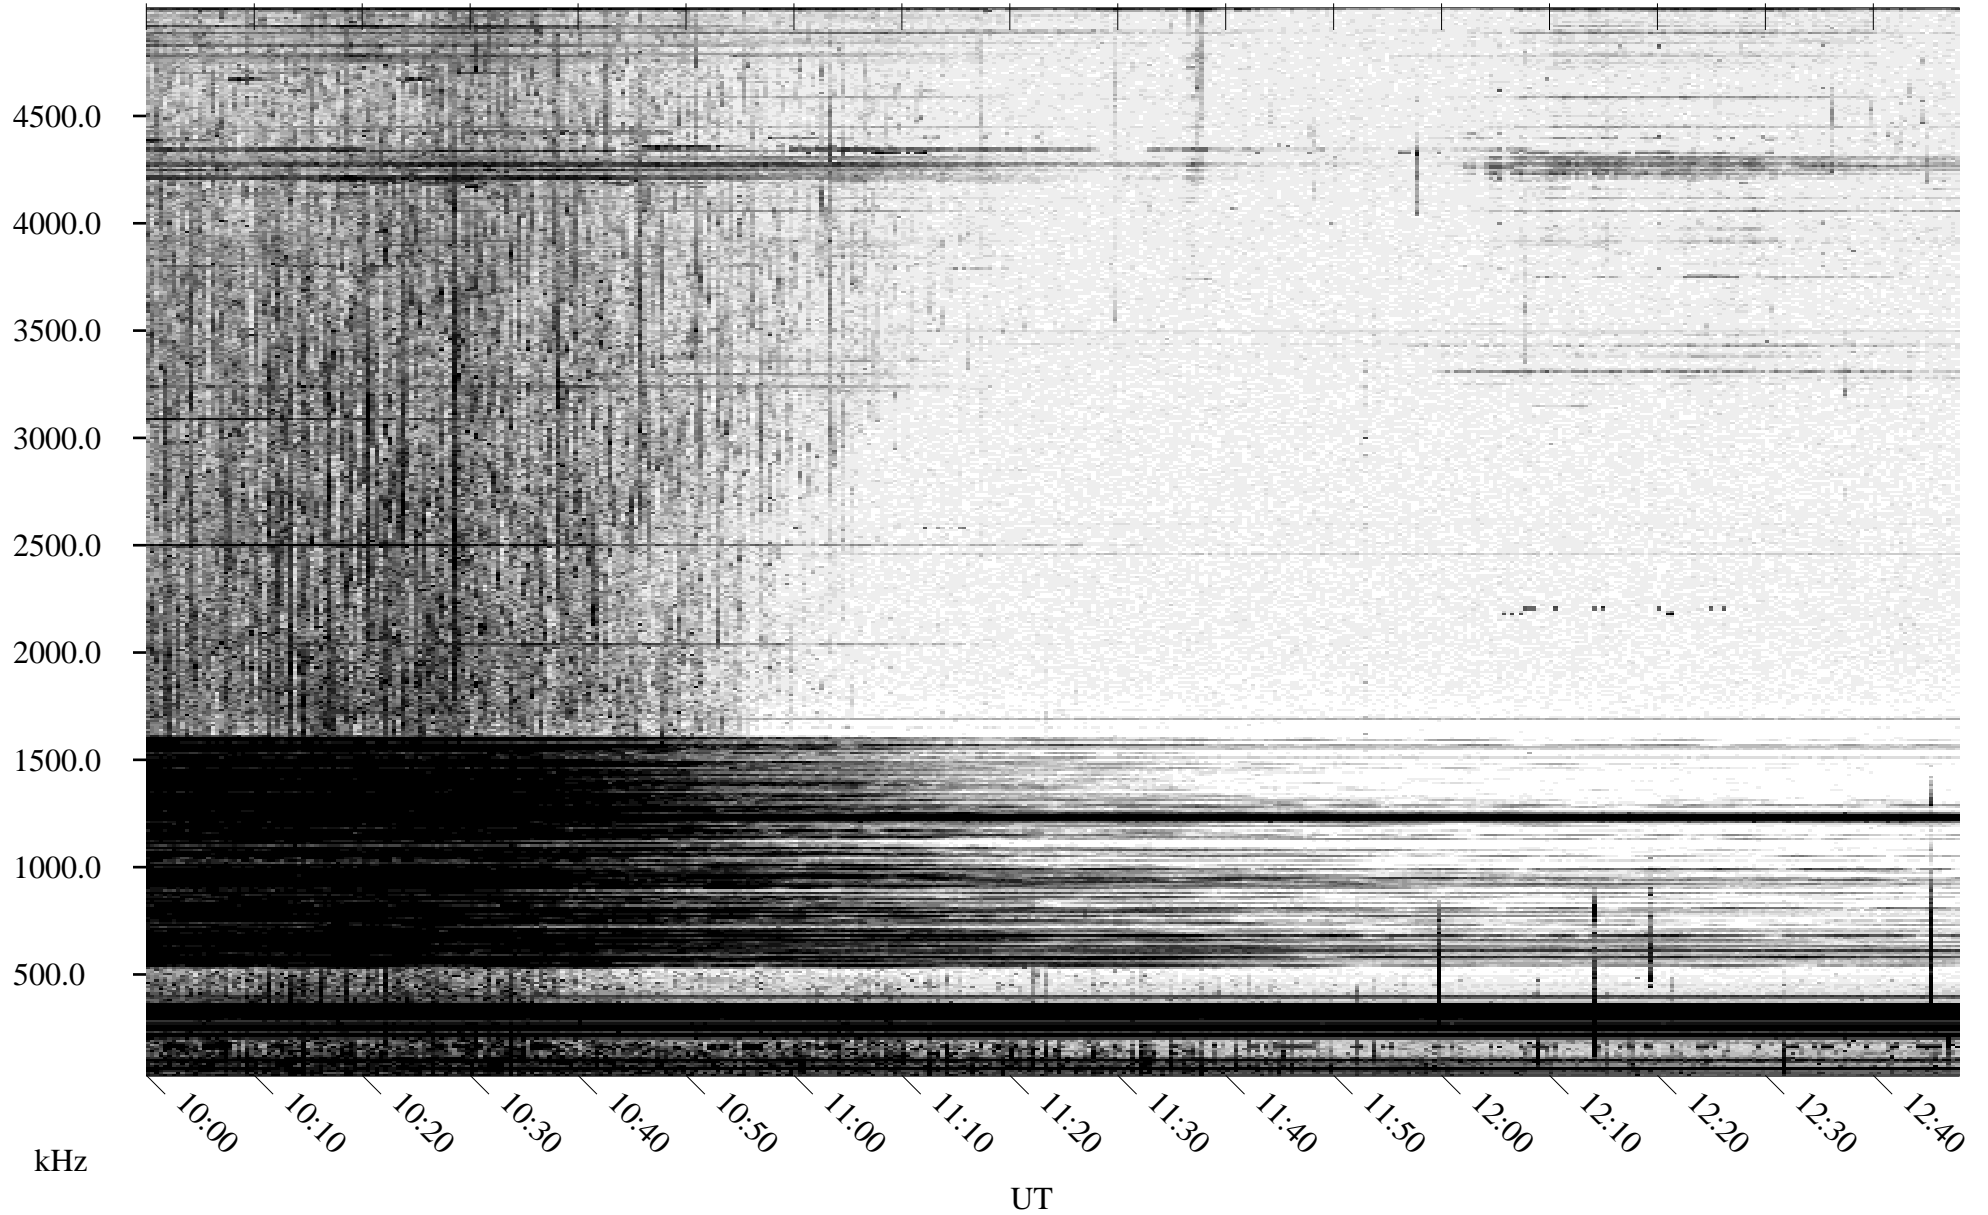

08/26/1995 Churchill, Manitoba

Linear Scale Black = 161 White = 15

ch95238l.r00m max_12

Page 1

08/26/1995 Churchill, Manitoba

Linear Scale Black = 161 White = 15

ch95238l.r00m max_12

Page 2

08/27/1995 Churchill, Manitoba

Linear Scale Black = 161 White = 15

ch95238l.r00m max_12

Page 3

08/27/1995 Churchill, Manitoba

Linear Scale Black = 161 White = 15

ch95238l.r00m max_12

Page 4

08/27/1995 Churchill, Manitoba

Linear Scale Black = 161 White = 15

ch95238l.r00m max_12

Page 5

08/27/1995 Churchill, Manitoba

Linear Scale Black = 161 White = 15

ch95238l.r00m max_12

Page 6

08/27/1995 Churchill, Manitoba

Linear Scale Black = 161 White = 15

ch95238l.r00m max_12

08/27/1995 Churchill, Manitoba

Linear Scale Black = 161 White = 15

ch95238l.r00m max_12

Page 8

UT