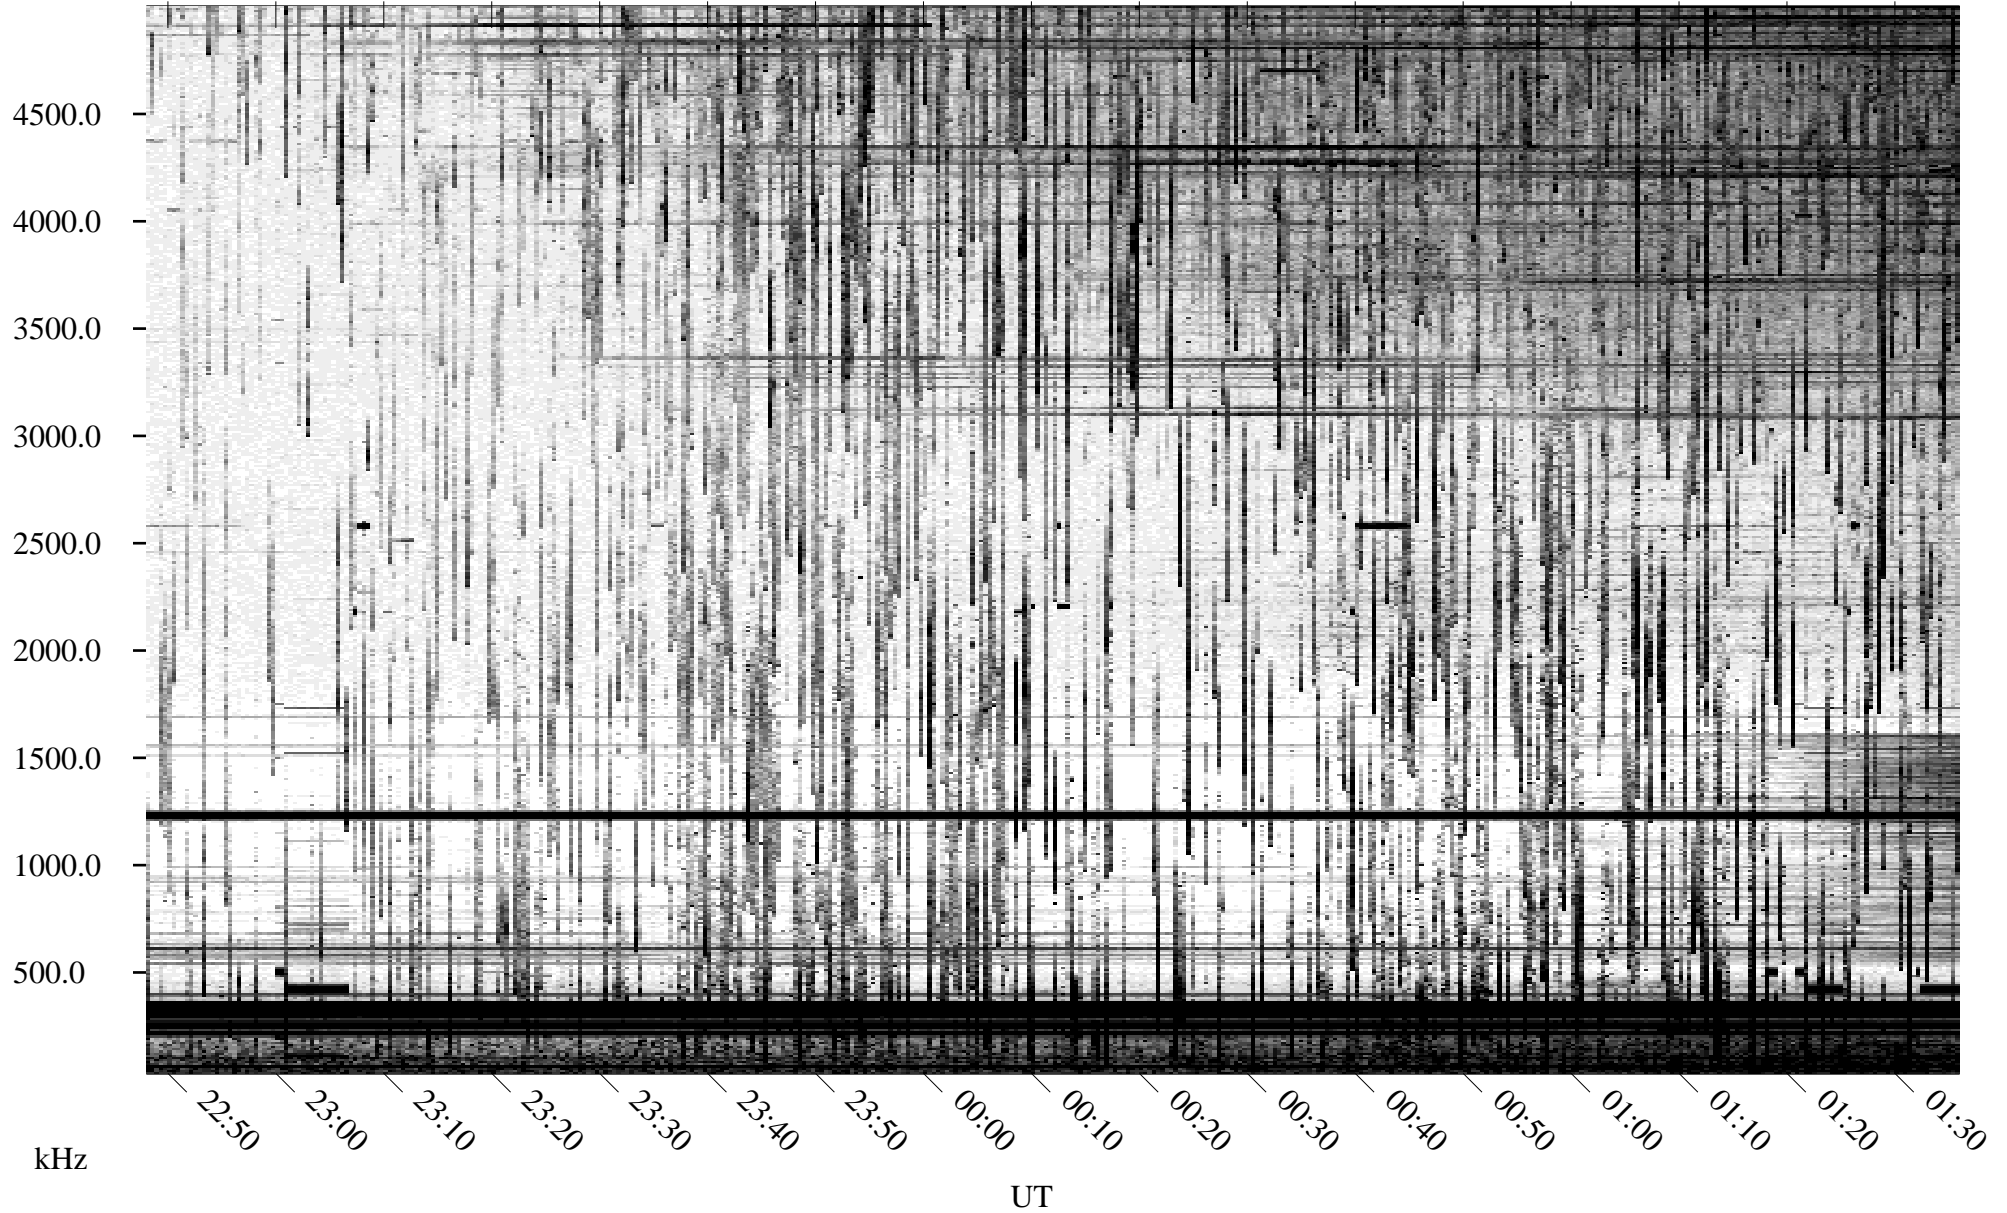

08/26/1995 Churchill, Manitoba

Linear Scale Black = 161 White = 15

ch95238l.r00m max_12

Page 1

08/26/1995 Churchill, Manitoba

Linear Scale Black = 161 White = 15

ch95238l.r00m max_12

Page 2

08/27/1995 Churchill, Manitoba

Linear Scale Black = 161 White = 15

ch95238l.r00m max_12

Page 3

08/27/1995 Churchill, Manitoba

Linear Scale Black = 161 White = 15

ch95238l.r00m max_12

Page 4

08/27/1995 Churchill, Manitoba

Linear Scale Black = 161 White = 15

ch95238l.r00m max_12

Page 5

08/27/1995 Churchill, Manitoba

Linear Scale Black = 161 White = 15

ch95238l.r00m max_12

Page 6

08/27/1995 Churchill, Manitoba

Linear Scale Black = 161 White = 15

ch95238l.r00m max_12

08/27/1995 Churchill, Manitoba

Linear Scale Black = 161 White = 15

ch95238l.r00m max_12

Page 8

UT