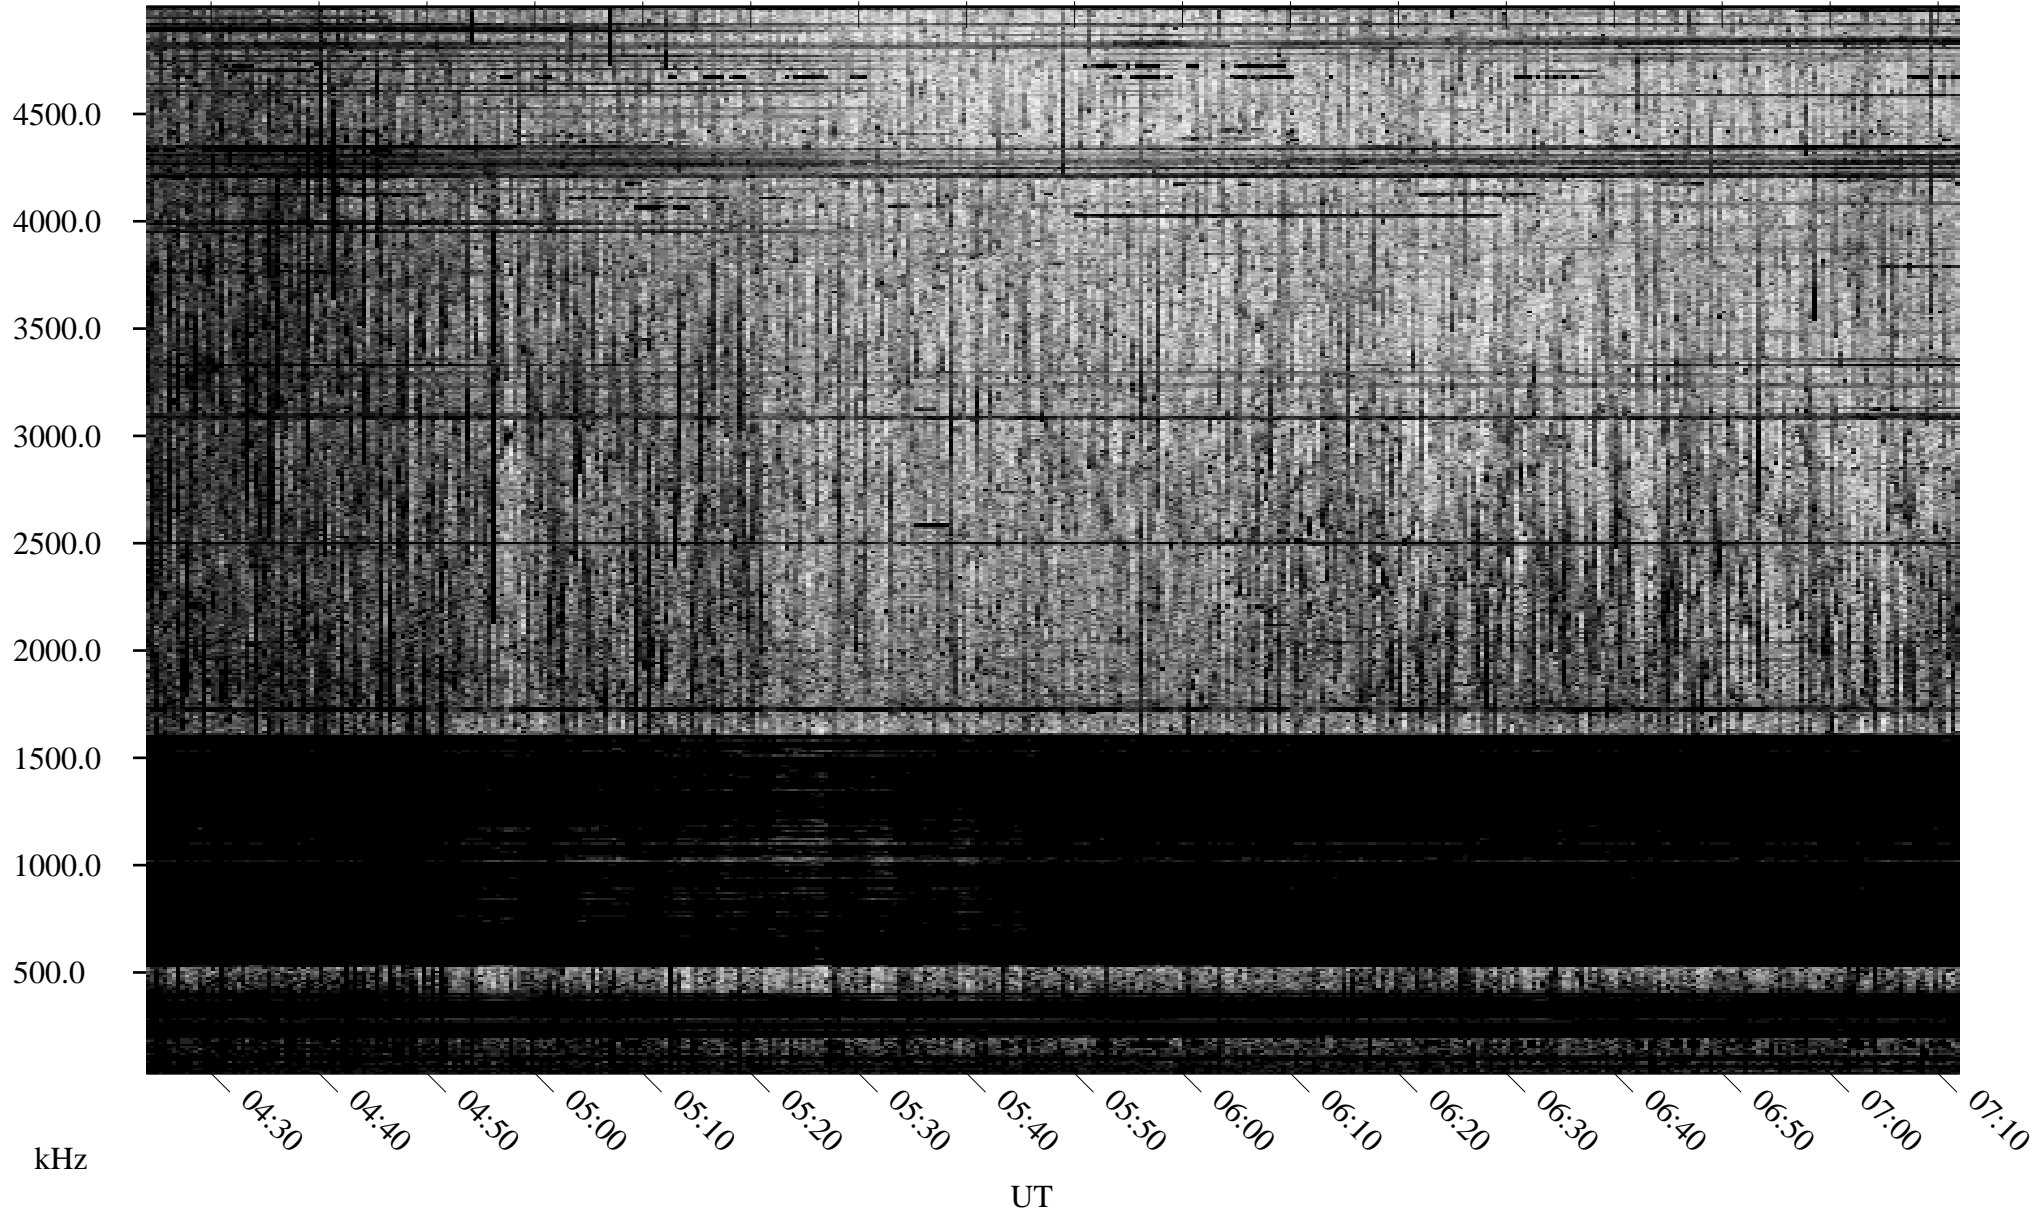

08/26/1995 Churchill, Manitoba

Linear Scale Black = 161 White = 15

ch95238l.r00m max_12

Page 1

08/26/1995 Churchill, Manitoba

Linear Scale Black = 161 White = 15

ch95238l.r00m max_12

Page 2

08/27/1995 Churchill, Manitoba

Linear Scale Black = 161 White = 15

ch95238l.r00m max_12

Page 3

08/27/1995 Churchill, Manitoba

Linear Scale Black = 161 White = 15

ch95238l.r00m max_12

Page 4

08/27/1995 Churchill, Manitoba

Linear Scale Black = 161 White = 15

ch95238l.r00m max_12

Page 5

08/27/1995 Churchill, Manitoba

Linear Scale Black = 161 White = 15

ch95238l.r00m max_12

Page 6

08/27/1995 Churchill, Manitoba

Linear Scale Black = 161 White = 15

ch95238l.r00m max_12

08/27/1995 Churchill, Manitoba

Linear Scale Black = 161 White = 15

ch95238l.r00m max_12

Page 8

UT