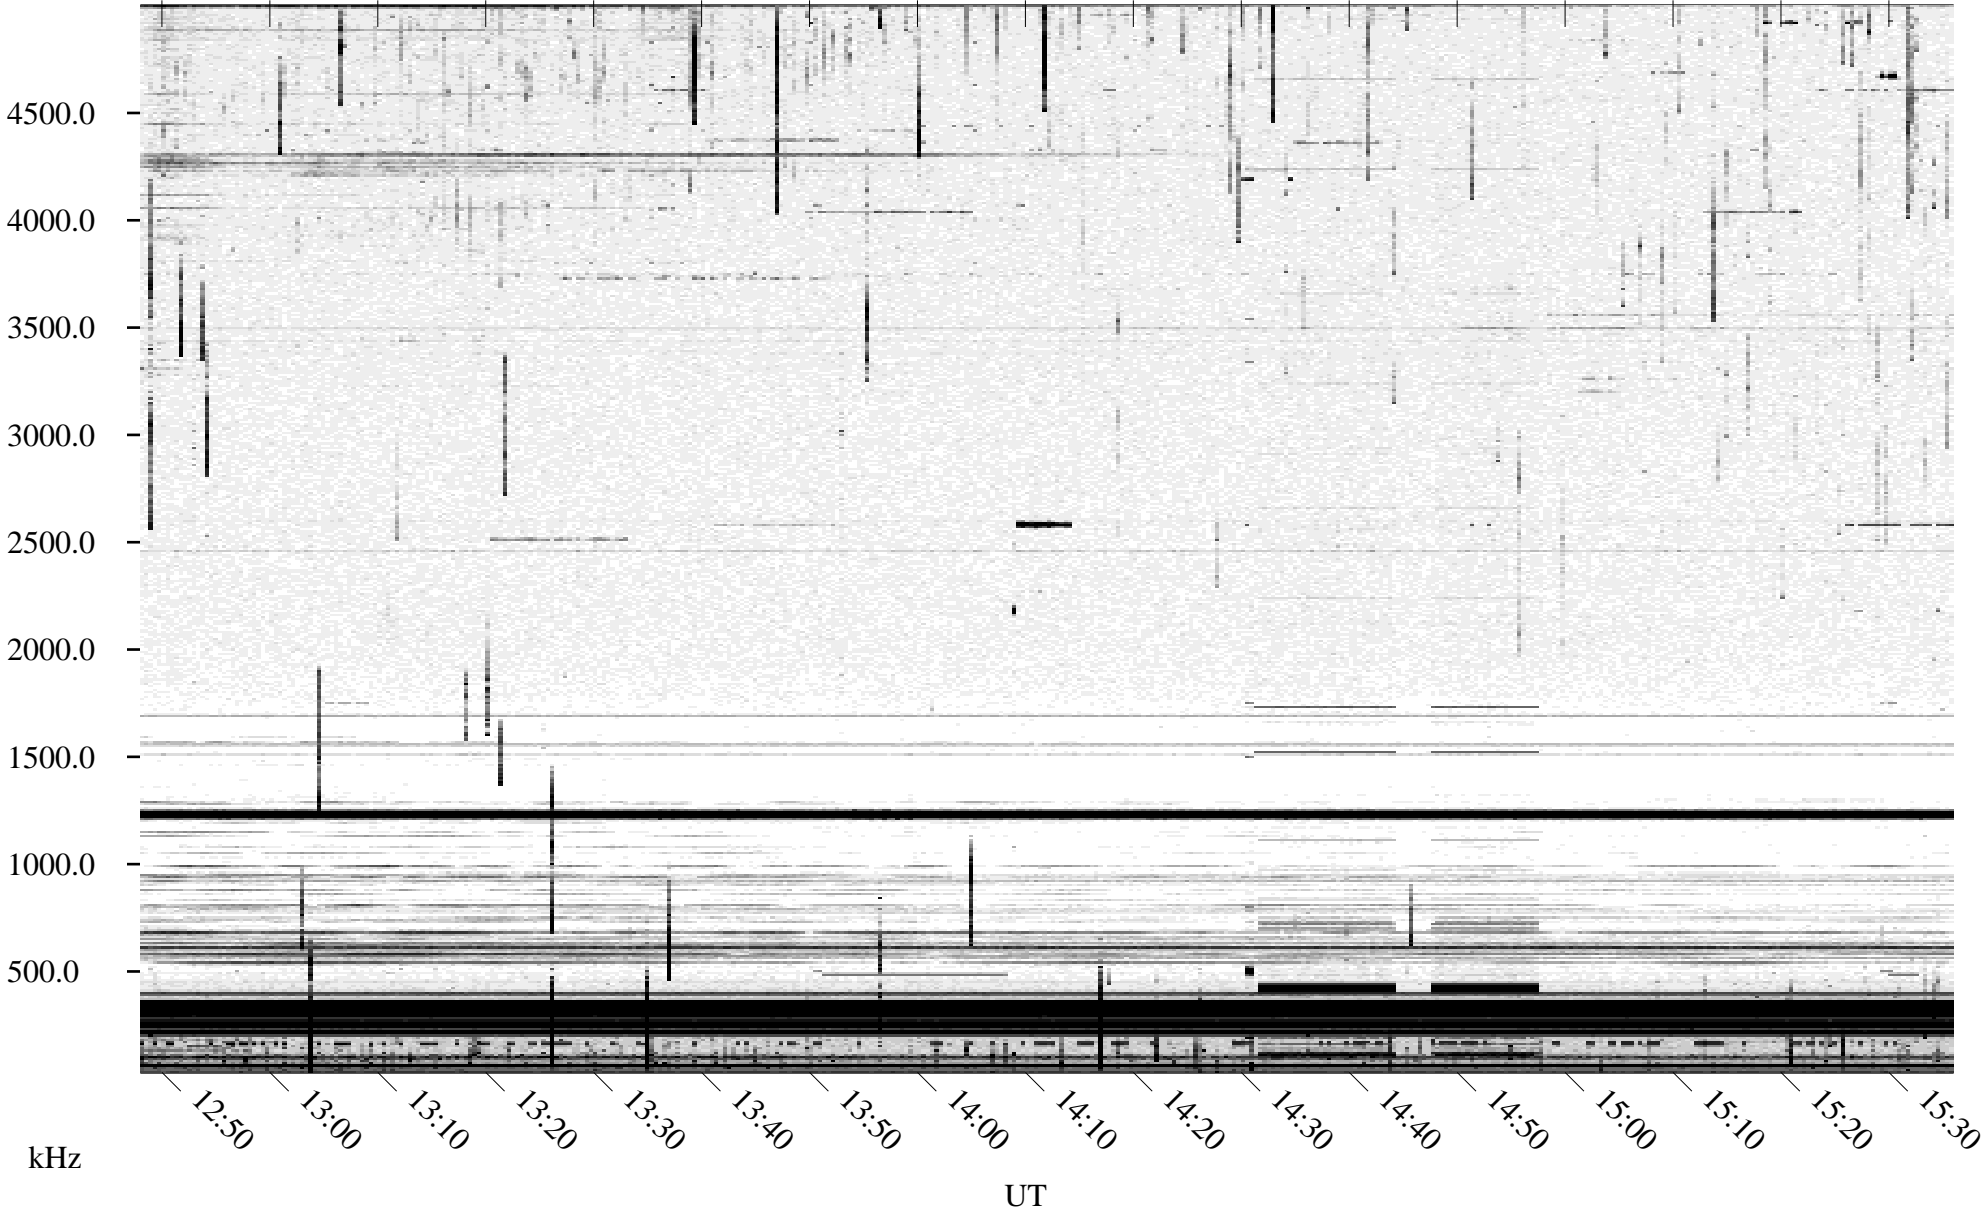

08/26/1995 Churchill, Manitoba

Linear Scale Black = 161 White = 15

ch95238l.r00m max_12

Page 1

08/26/1995 Churchill, Manitoba

Linear Scale Black = 161 White = 15

ch95238l.r00m max_12

Page 2

08/27/1995 Churchill, Manitoba

Linear Scale Black = 161 White = 15

ch95238l.r00m max_12

Page 3

08/27/1995 Churchill, Manitoba

Linear Scale Black = 161 White = 15

ch95238l.r00m max_12

Page 4

08/27/1995 Churchill, Manitoba

Linear Scale Black = 161 White = 15

ch95238l.r00m max_12

Page 5

08/27/1995 Churchill, Manitoba

Linear Scale Black = 161 White = 15

ch95238l.r00m max_12

Page 6

08/27/1995 Churchill, Manitoba

Linear Scale Black = 161 White = 15

ch95238l.r00m max_12

08/27/1995 Churchill, Manitoba

Linear Scale Black = 161 White = 15

ch95238l.r00m max_12

Page 8

UT