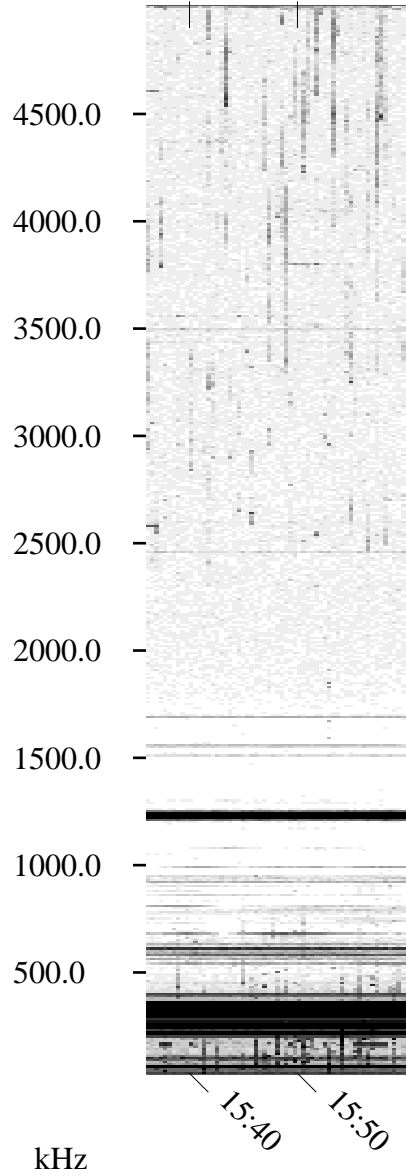

08/26/1995 Churchill, Manitoba

Linear Scale Black = 161 White = 15

ch95238l.r00m max_12

Page 1

08/26/1995 Churchill, Manitoba

Linear Scale Black = 161 White = 15

ch95238l.r00m max_12

Page 2

08/27/1995 Churchill, Manitoba

Linear Scale Black = 161 White = 15

ch95238l.r00m max_12

Page 3

08/27/1995 Churchill, Manitoba

Linear Scale Black = 161 White = 15

ch95238l.r00m max_12

Page 4

08/27/1995 Churchill, Manitoba

Linear Scale Black = 161 White = 15

ch95238l.r00m max_12

Page 5

08/27/1995 Churchill, Manitoba

Linear Scale Black = 161 White = 15

ch95238l.r00m max_12

Page 6

08/27/1995 Churchill, Manitoba

Linear Scale Black = 161 White = 15

ch95238l.r00m max_12

08/27/1995 Churchill, Manitoba

Linear Scale Black = 161 White = 15

ch95238l.r00m max_12

Page 8

UT