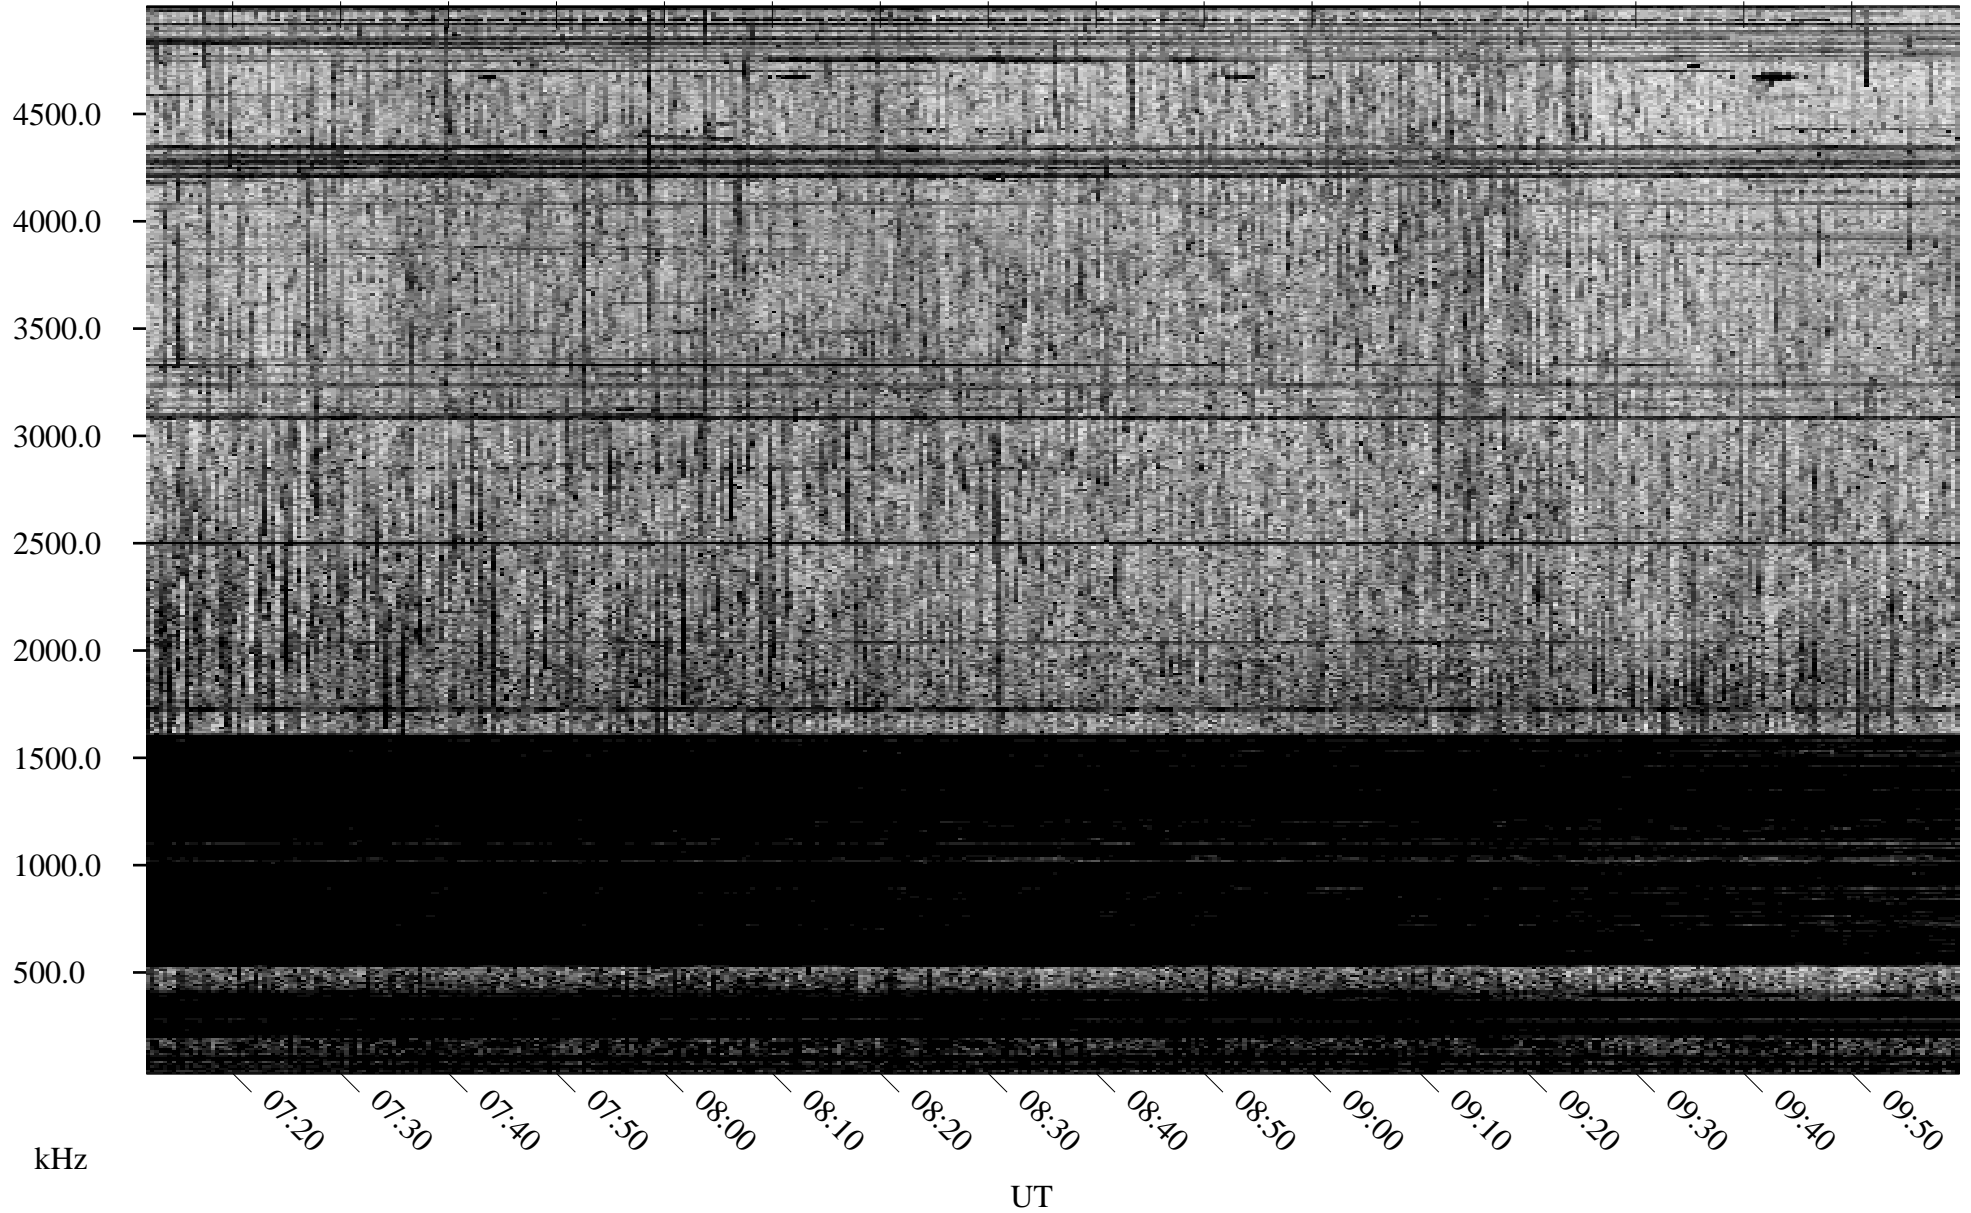

08/26/1995 Churchill, Manitoba

Linear Scale Black = 161 White = 15

ch95238l.r00m max_12

Page 1

08/26/1995 Churchill, Manitoba

Linear Scale Black = 161 White = 15

ch95238l.r00m max_12

Page 2

08/27/1995 Churchill, Manitoba

Linear Scale Black = 161 White = 15

ch95238l.r00m max_12

Page 3

08/27/1995 Churchill, Manitoba

Linear Scale Black = 161 White = 15

ch95238l.r00m max_12

Page 4

08/27/1995 Churchill, Manitoba

Linear Scale Black = 161 White = 15

ch95238l.r00m max_12

Page 5

08/27/1995 Churchill, Manitoba

Linear Scale Black = 161 White = 15

ch95238l.r00m max_12

Page 6

08/27/1995 Churchill, Manitoba

Linear Scale Black = 161 White = 15

ch95238l.r00m max_12

08/27/1995 Churchill, Manitoba

Linear Scale Black = 161 White = 15

ch95238l.r00m max_12

Page 8

UT