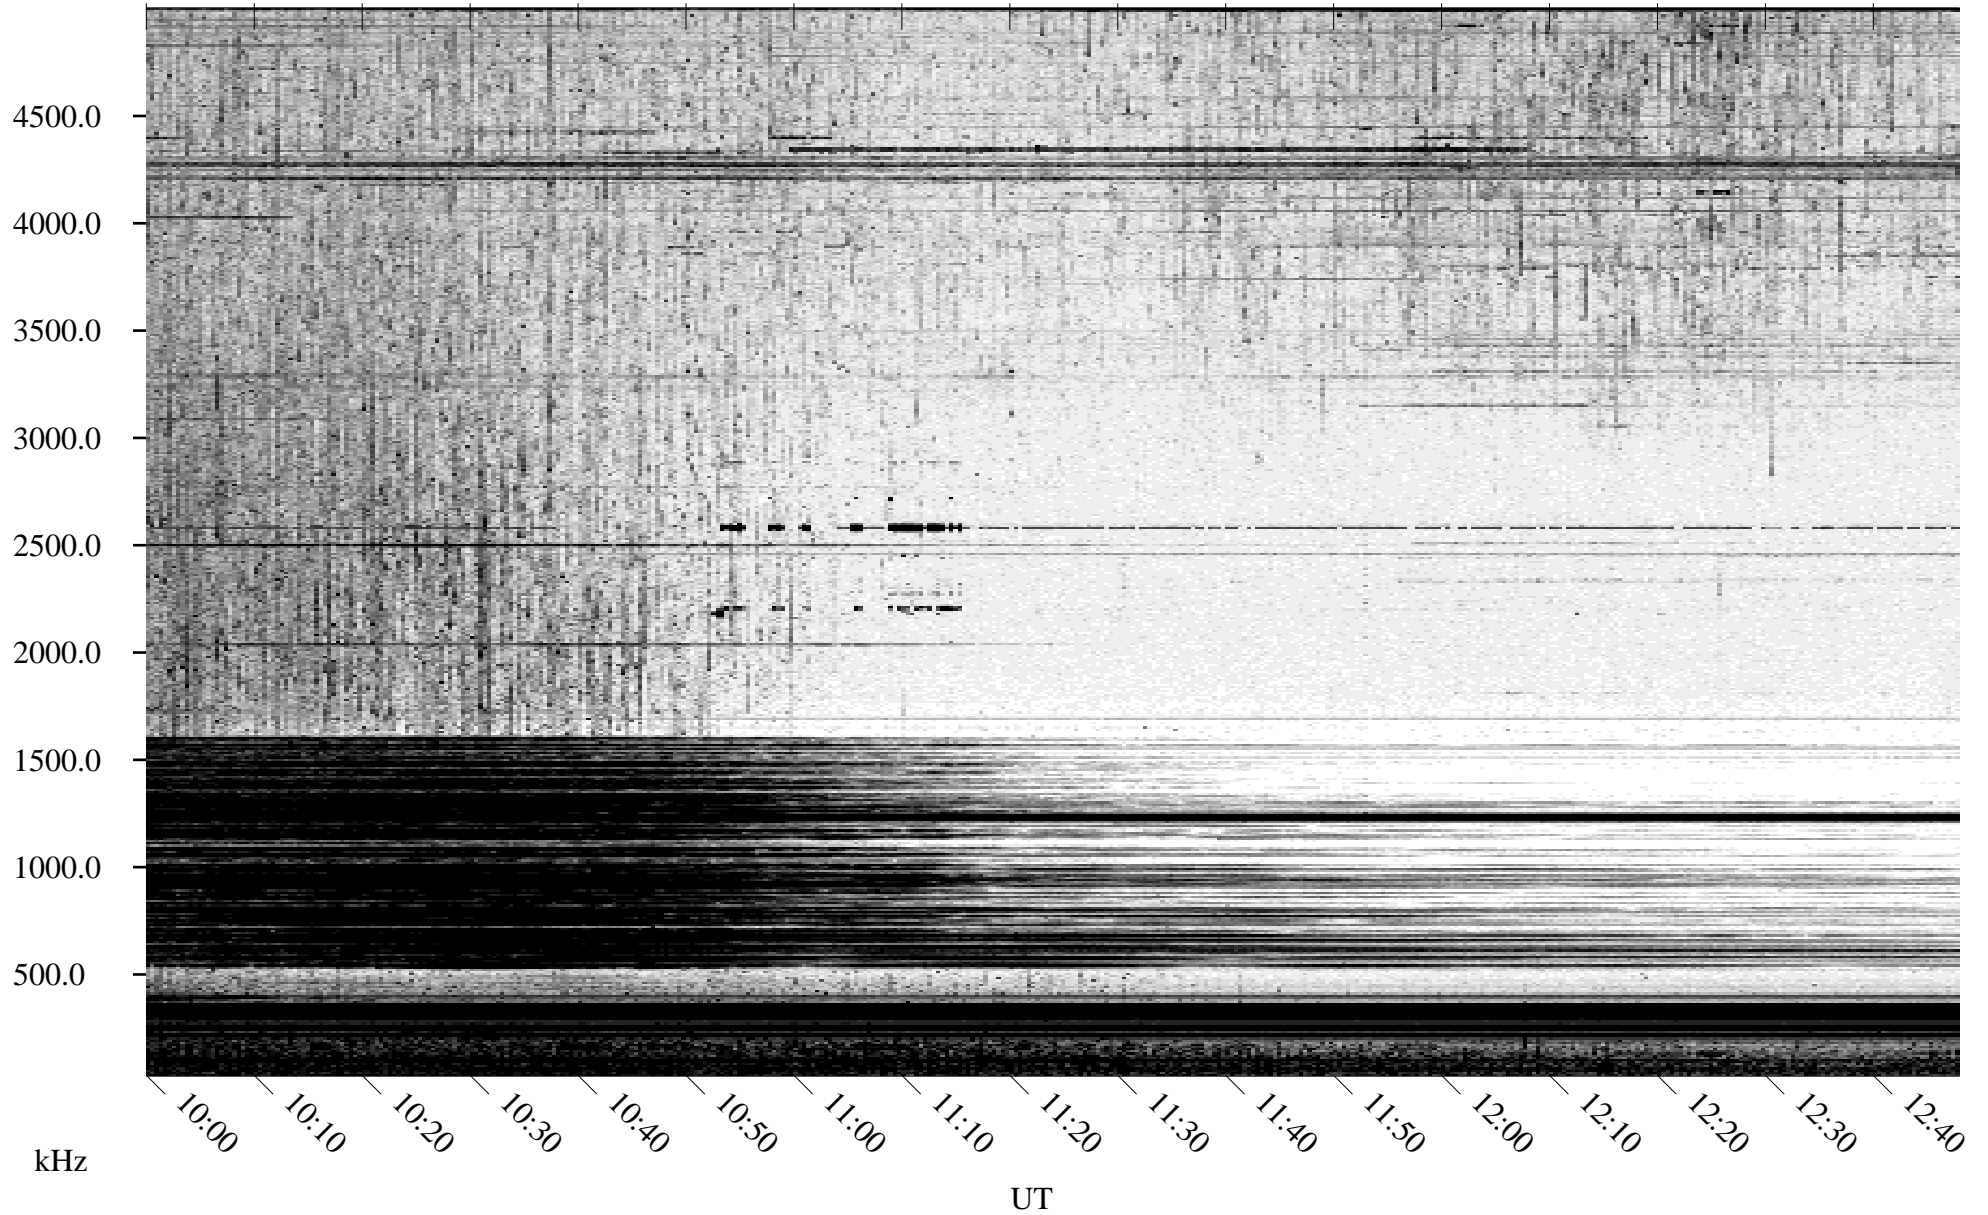

08/27/1995 Churchill, Manitoba

Linear Scale Black = 161 White = 15

ch95239l.r00m max_12

Page 1

08/27/1995 Churchill, Manitoba

Linear Scale Black = 161 White = 15

ch95239l.r00m max_12

Page 2

08/28/1995 Churchill, Manitoba

Linear Scale Black = 161 White = 15

ch95239l.r00m max_12

Page 3

08/28/1995 Churchill, Manitoba

Linear Scale Black = 161 White = 15

ch95239l.r00m max_12

Page 4

08/28/1995 Churchill, Manitoba

Linear Scale Black = 161 White = 15

ch95239l.r00m max_12

Page 5

08/28/1995 Churchill, Manitoba

Linear Scale Black = 161 White = 15

ch95239l.r00m max_12

Page 6

08/28/1995 Churchill, Manitoba

Linear Scale Black = 161 White = 15

ch95239l.r00m max_12

Page 7

08/28/1995 Churchill, Manitoba

Linear Scale Black = 161 White = 15

ch95239l.r00m max_12

Page 8