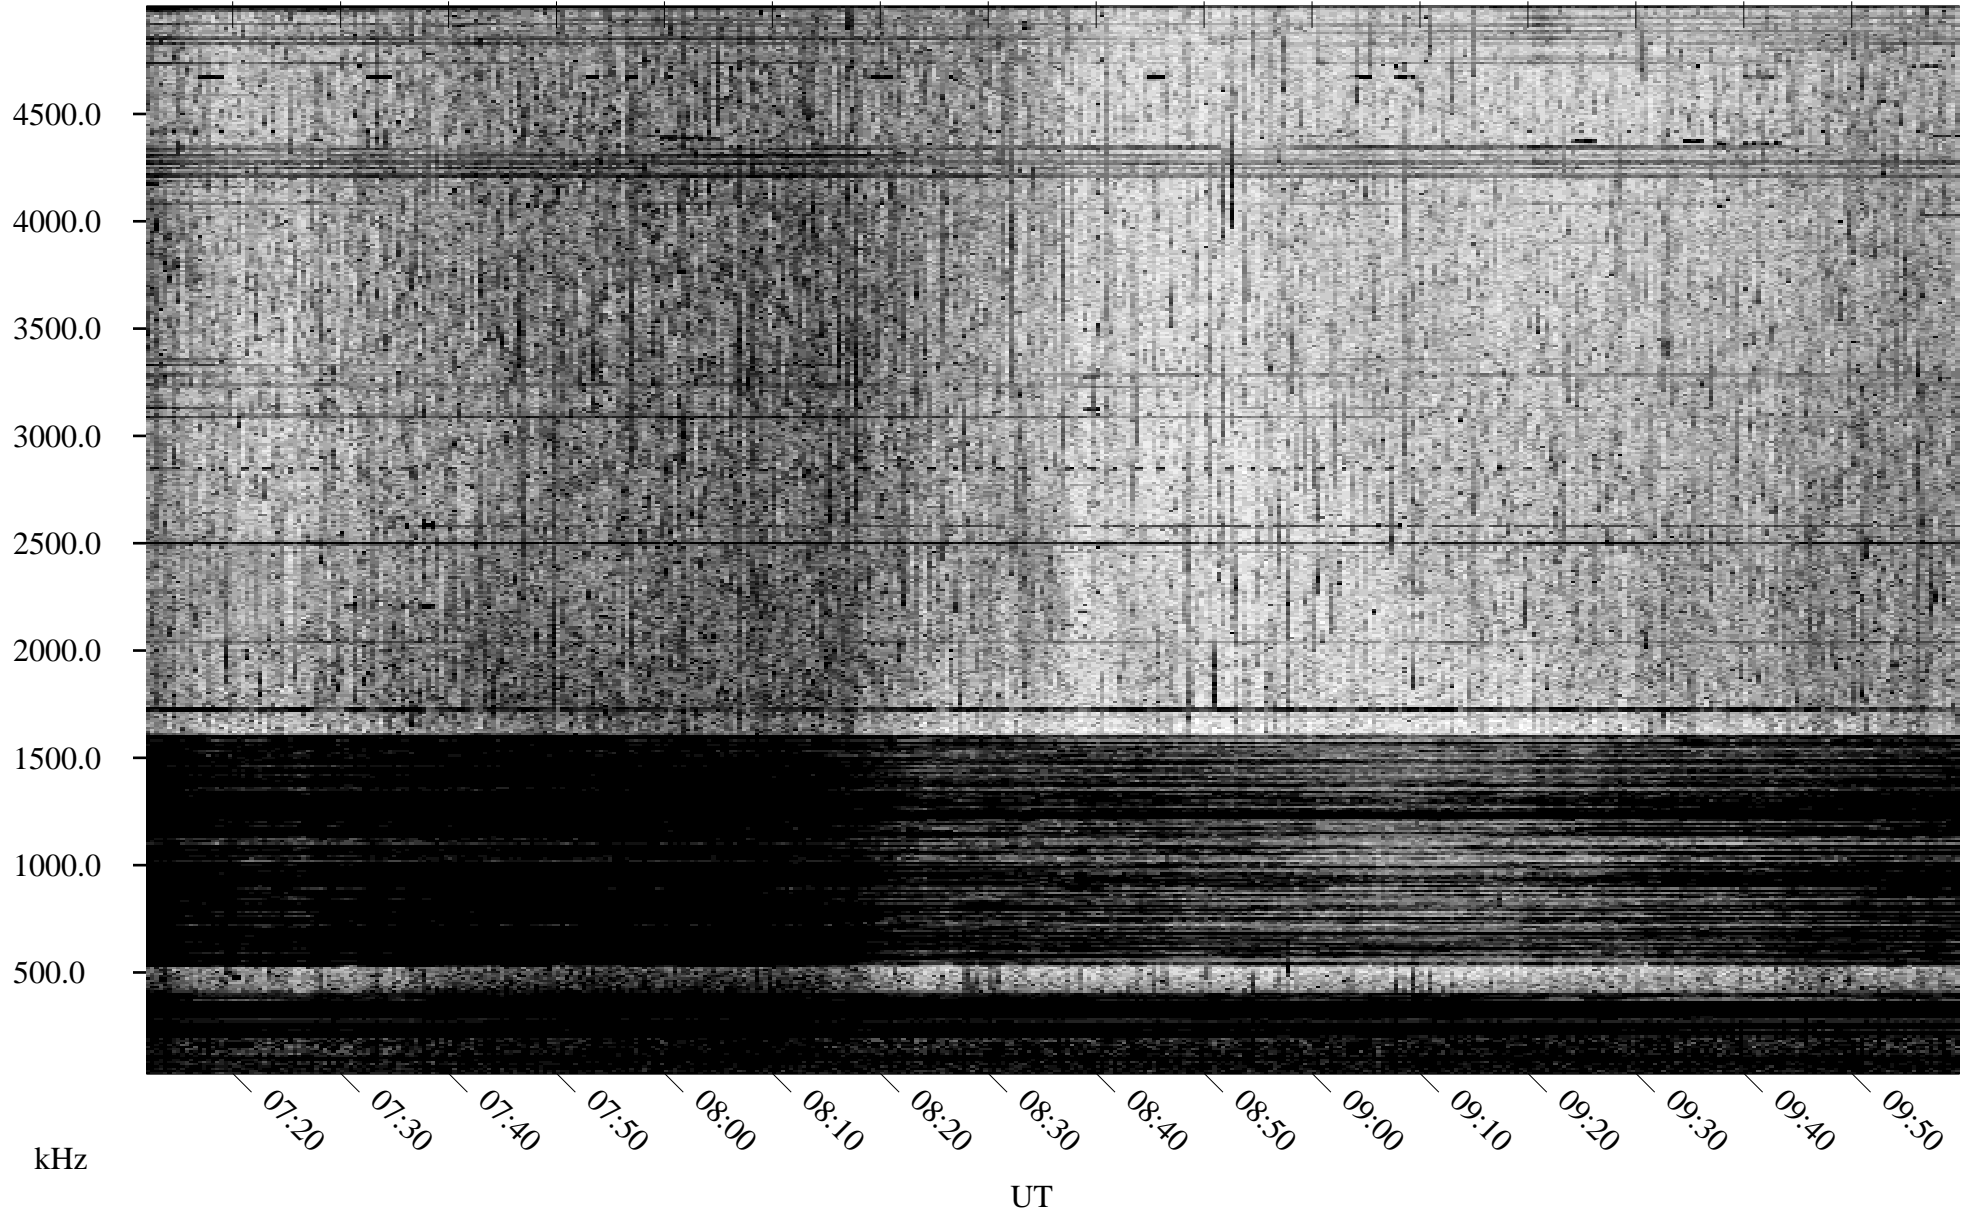

08/27/1995 Churchill, Manitoba

Linear Scale Black = 161 White = 15

ch95239l.r00m max_12

Page 1

08/27/1995 Churchill, Manitoba

Linear Scale Black = 161 White = 15

ch95239l.r00m max_12

Page 2

08/28/1995 Churchill, Manitoba

Linear Scale Black = 161 White = 15

ch95239l.r00m max_12

Page 3

08/28/1995 Churchill, Manitoba

Linear Scale Black = 161 White = 15

ch95239l.r00m max_12

Page 4

08/28/1995 Churchill, Manitoba

Linear Scale Black = 161 White = 15

ch95239l.r00m max_12

Page 5

08/28/1995 Churchill, Manitoba

Linear Scale Black = 161 White = 15

ch95239l.r00m max_12

Page 6

08/28/1995 Churchill, Manitoba

Linear Scale Black = 161 White = 15

ch95239l.r00m max_12

Page 7

08/28/1995 Churchill, Manitoba

Linear Scale Black = 161 White = 15

ch95239l.r00m max_12

Page 8