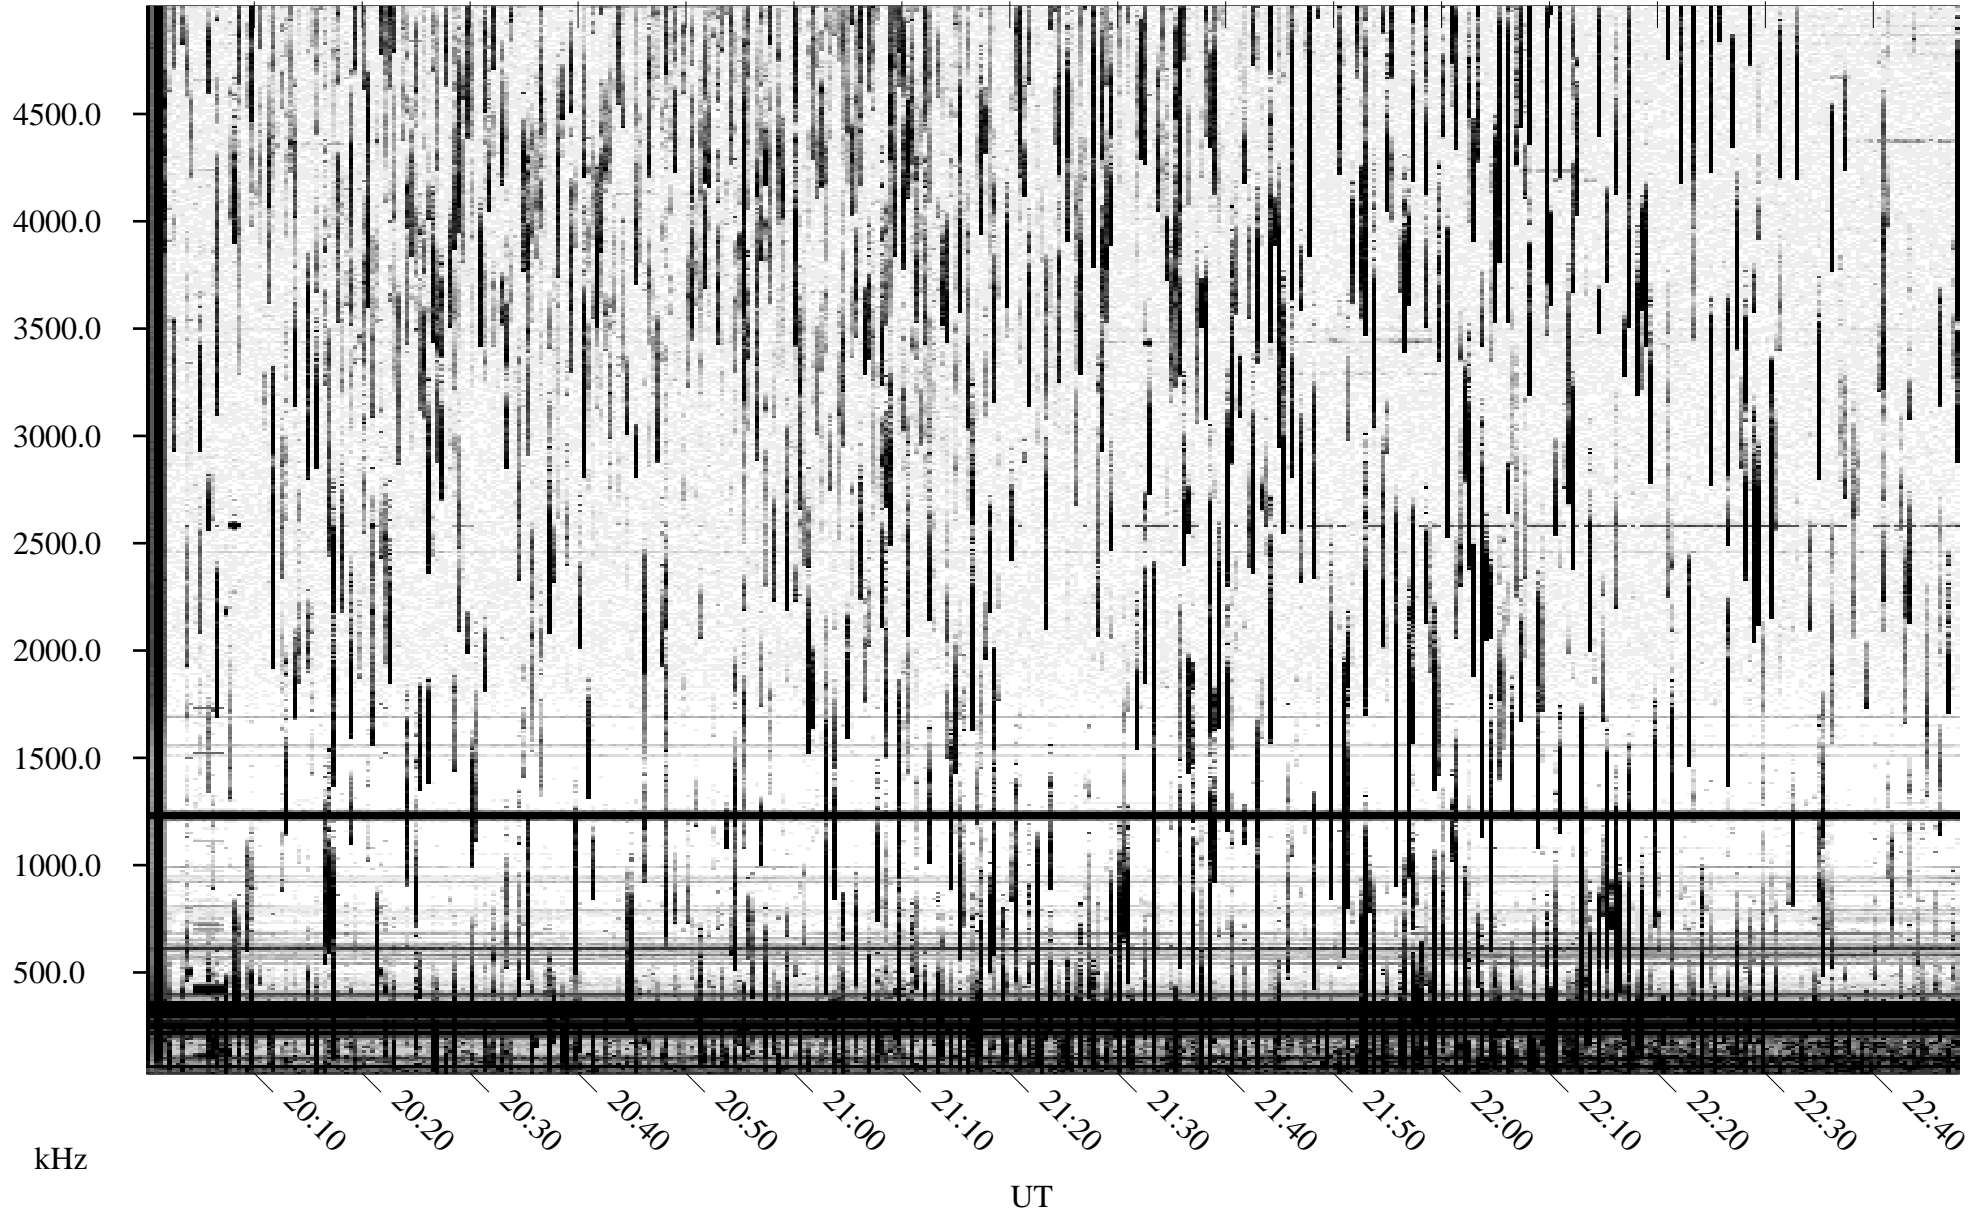

08/27/1995 Churchill, Manitoba

Linear Scale Black = 161 White = 15

ch95239l.r00m max_12

Page 1

08/27/1995 Churchill, Manitoba

Linear Scale Black = 161 White = 15

ch95239l.r00m max_12

Page 2

08/28/1995 Churchill, Manitoba

Linear Scale Black = 161 White = 15

ch95239l.r00m max_12

Page 3

08/28/1995 Churchill, Manitoba

Linear Scale Black = 161 White = 15

ch95239l.r00m max_12

Page 4

08/28/1995 Churchill, Manitoba

Linear Scale Black = 161 White = 15

ch95239l.r00m max_12

Page 5

08/28/1995 Churchill, Manitoba

Linear Scale Black = 161 White = 15

ch95239l.r00m max_12

Page 6

08/28/1995 Churchill, Manitoba

Linear Scale Black = 161 White = 15

ch95239l.r00m max_12

Page 7

08/28/1995 Churchill, Manitoba

Linear Scale Black = 161 White = 15

ch95239l.r00m max_12

Page 8