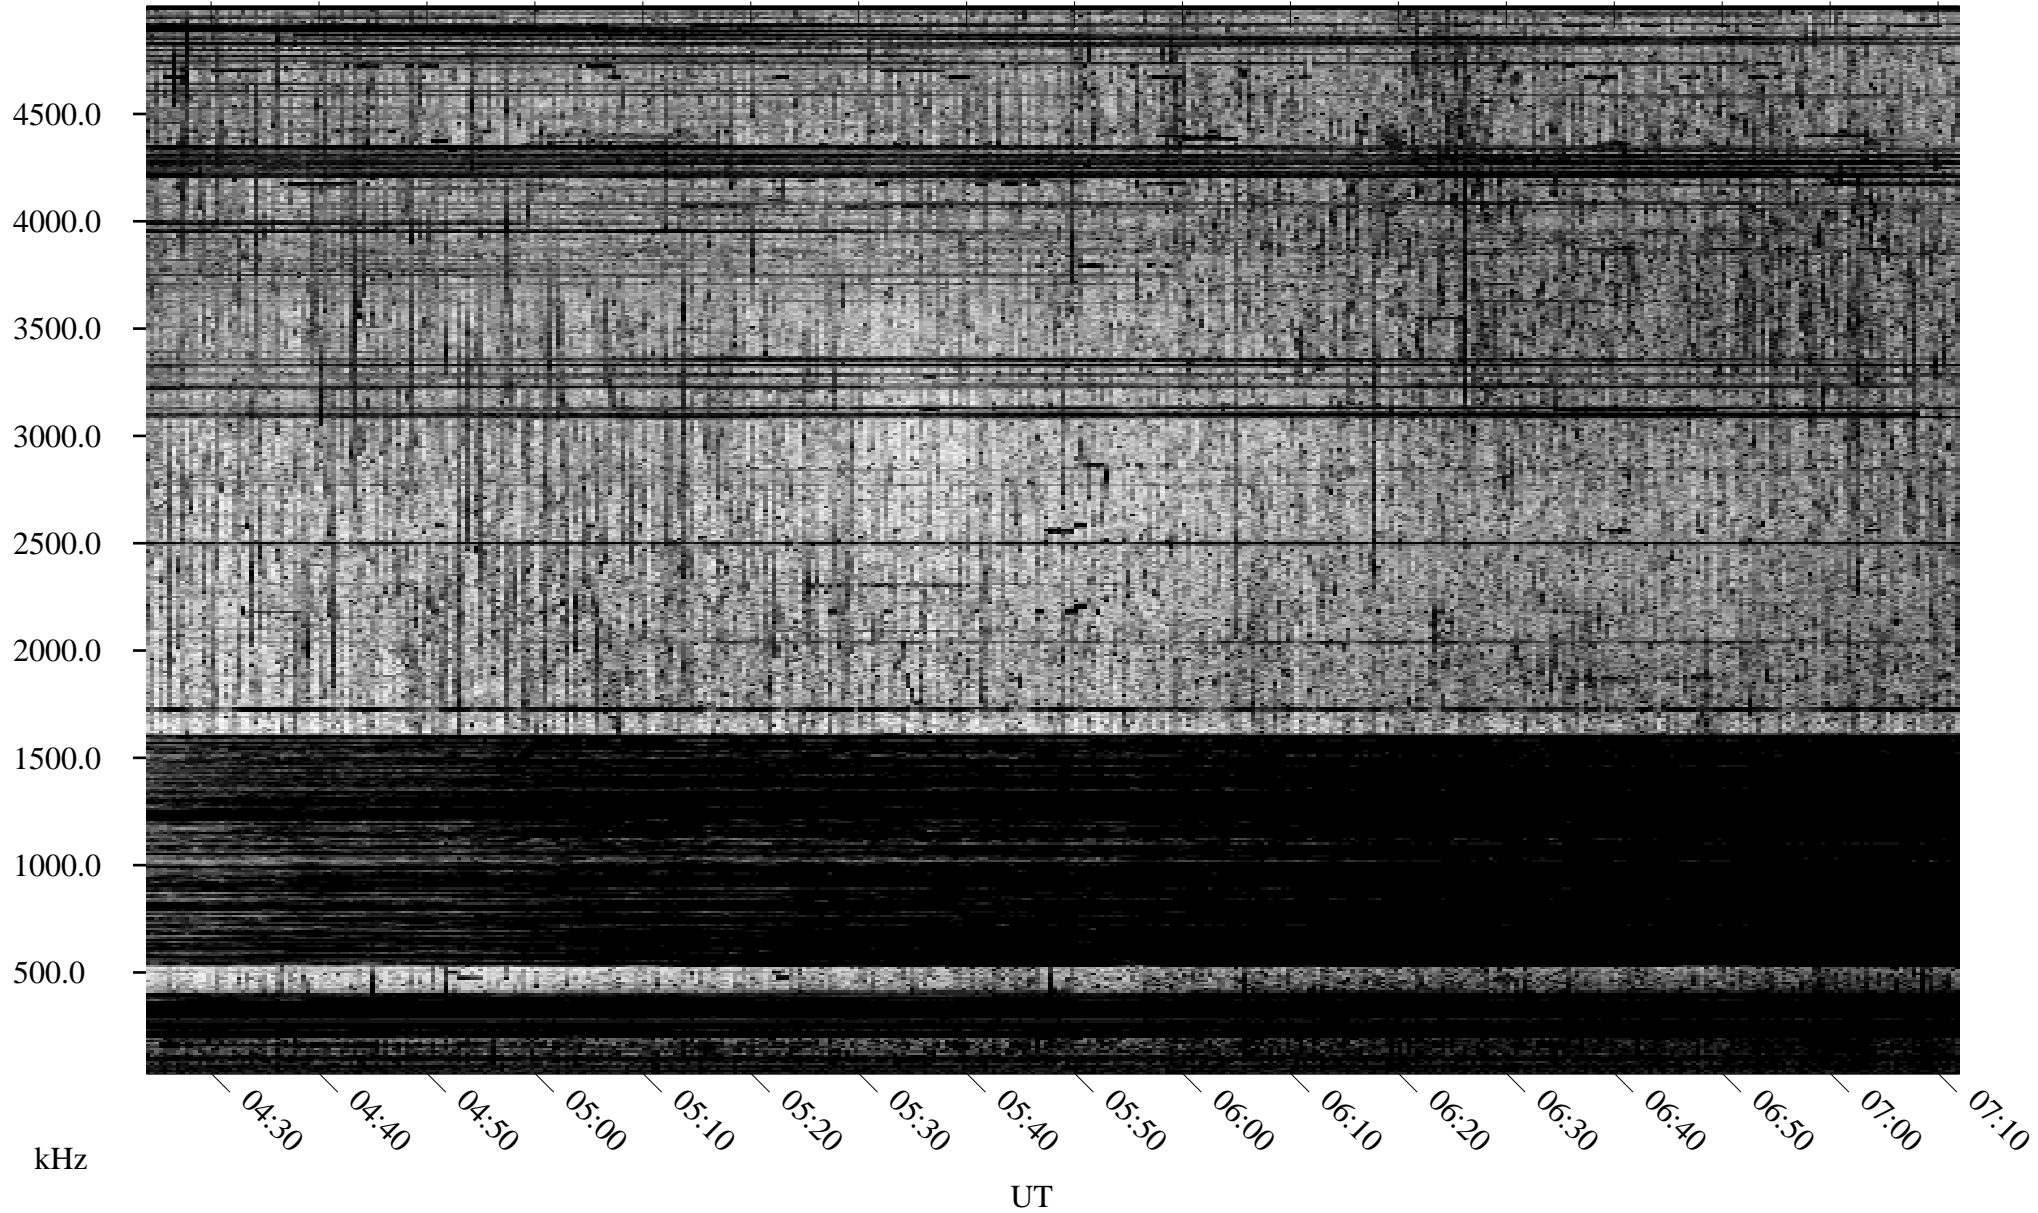

08/27/1995 Churchill, Manitoba

Linear Scale Black = 161 White = 15

ch95239l.r00m max_12

Page 1

08/27/1995 Churchill, Manitoba

Linear Scale Black = 161 White = 15

ch95239l.r00m max_12

Page 2

08/28/1995 Churchill, Manitoba

Linear Scale Black = 161 White = 15

ch95239l.r00m max_12

Page 3

08/28/1995 Churchill, Manitoba

Linear Scale Black = 161 White = 15

ch95239l.r00m max_12

Page 4

08/28/1995 Churchill, Manitoba

Linear Scale Black = 161 White = 15

ch95239l.r00m max_12

Page 5

08/28/1995 Churchill, Manitoba

Linear Scale Black = 161 White = 15

ch95239l.r00m max_12

Page 6

08/28/1995 Churchill, Manitoba

Linear Scale Black = 161 White = 15

ch95239l.r00m max_12

Page 7

08/28/1995 Churchill, Manitoba

Linear Scale Black = 161 White = 15

ch95239l.r00m max_12

Page 8