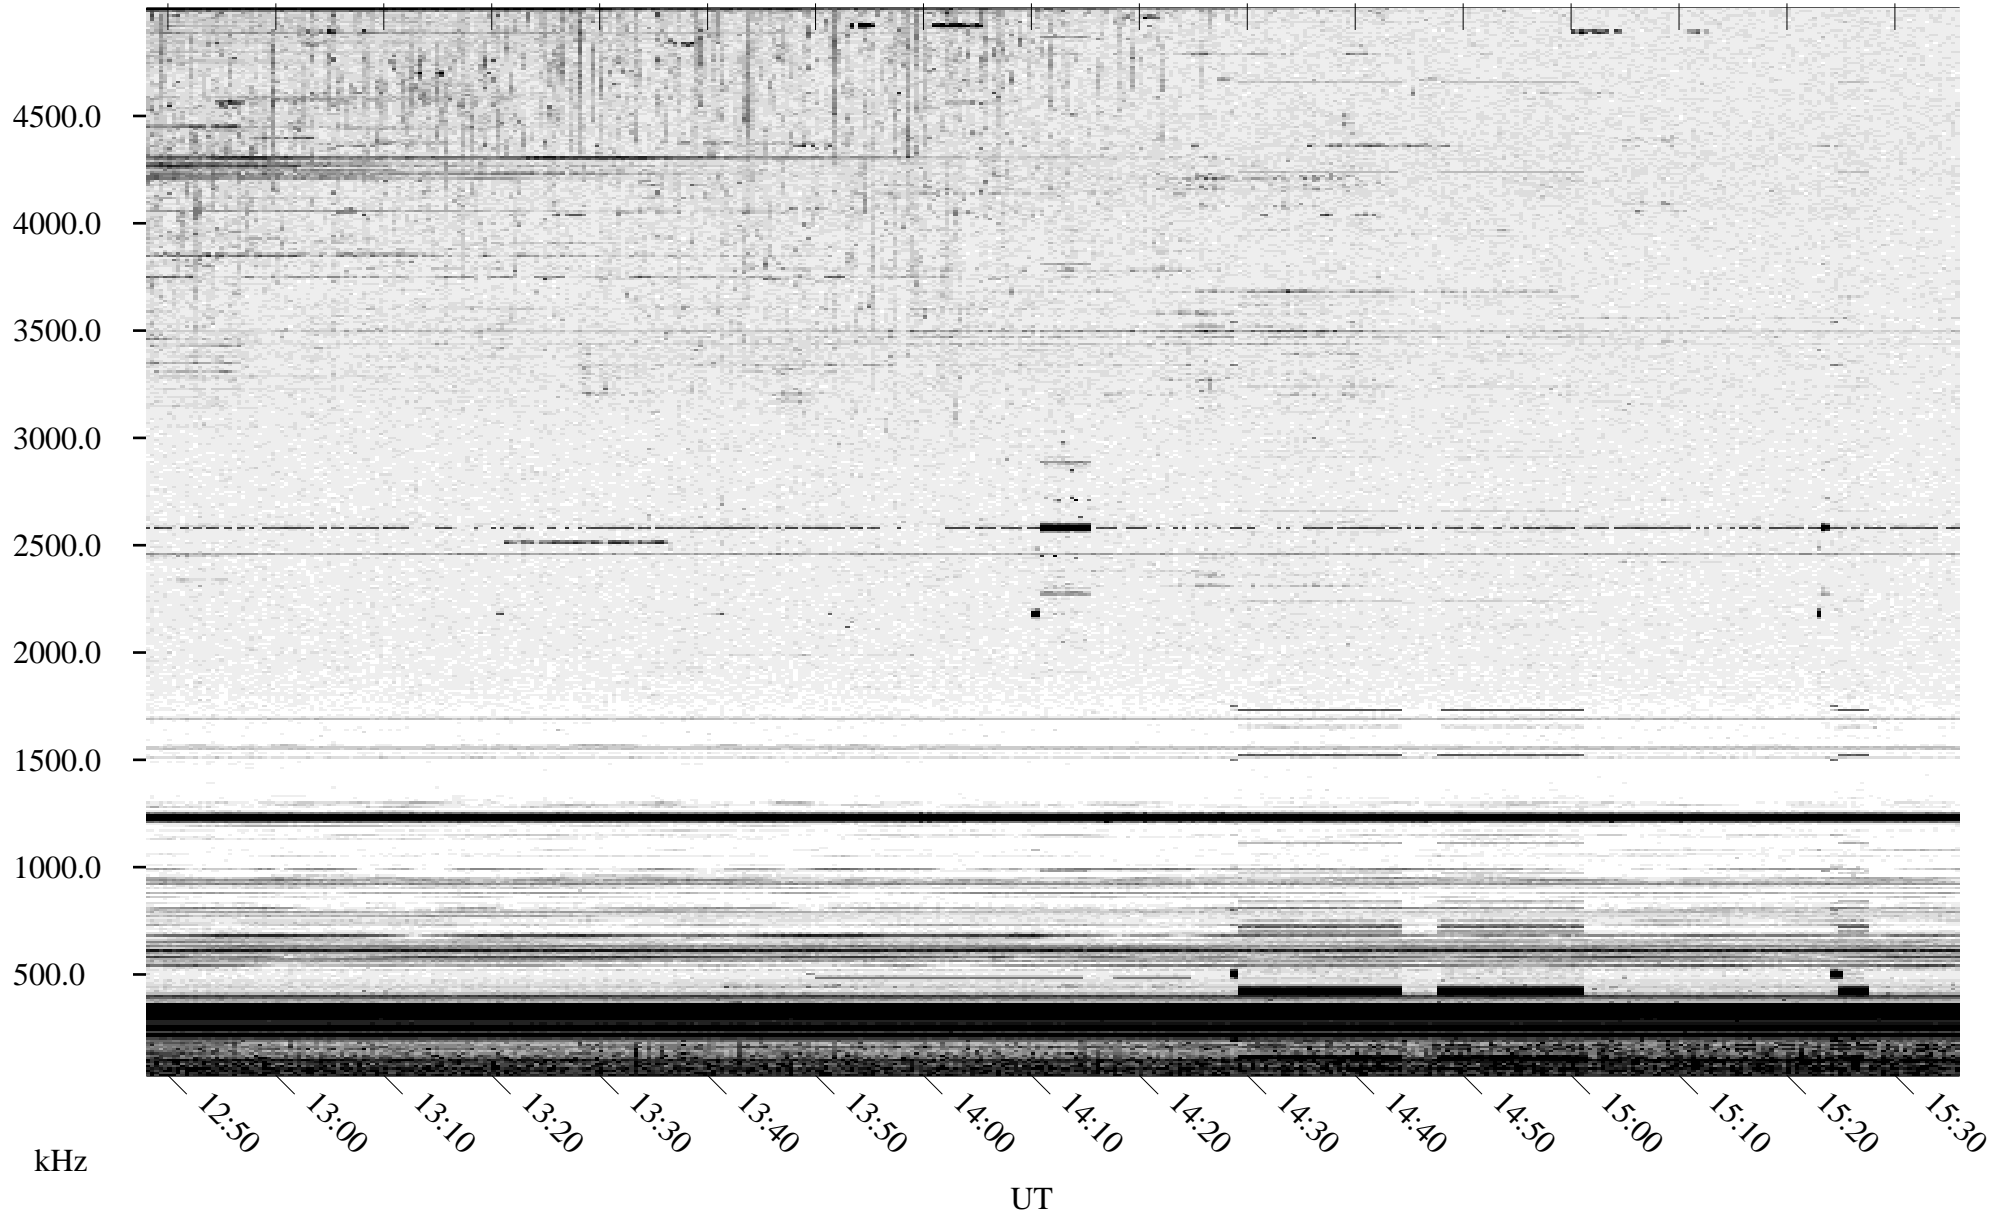

08/27/1995 Churchill, Manitoba

Linear Scale Black = 161 White = 15

ch95239l.r00m max_12

Page 1

08/27/1995 Churchill, Manitoba

Linear Scale Black = 161 White = 15

ch95239l.r00m max_12

Page 2

08/28/1995 Churchill, Manitoba

Linear Scale Black = 161 White = 15

ch95239l.r00m max_12

Page 3

08/28/1995 Churchill, Manitoba

Linear Scale Black = 161 White = 15

ch95239l.r00m max_12

Page 4

08/28/1995 Churchill, Manitoba

Linear Scale Black = 161 White = 15

ch95239l.r00m max_12

Page 5

08/28/1995 Churchill, Manitoba

Linear Scale Black = 161 White = 15

ch95239l.r00m max_12

Page 6

08/28/1995 Churchill, Manitoba

Linear Scale Black = 161 White = 15

ch95239l.r00m max_12

Page 7

08/28/1995 Churchill, Manitoba

Linear Scale Black = 161 White = 15

ch95239l.r00m max_12

Page 8