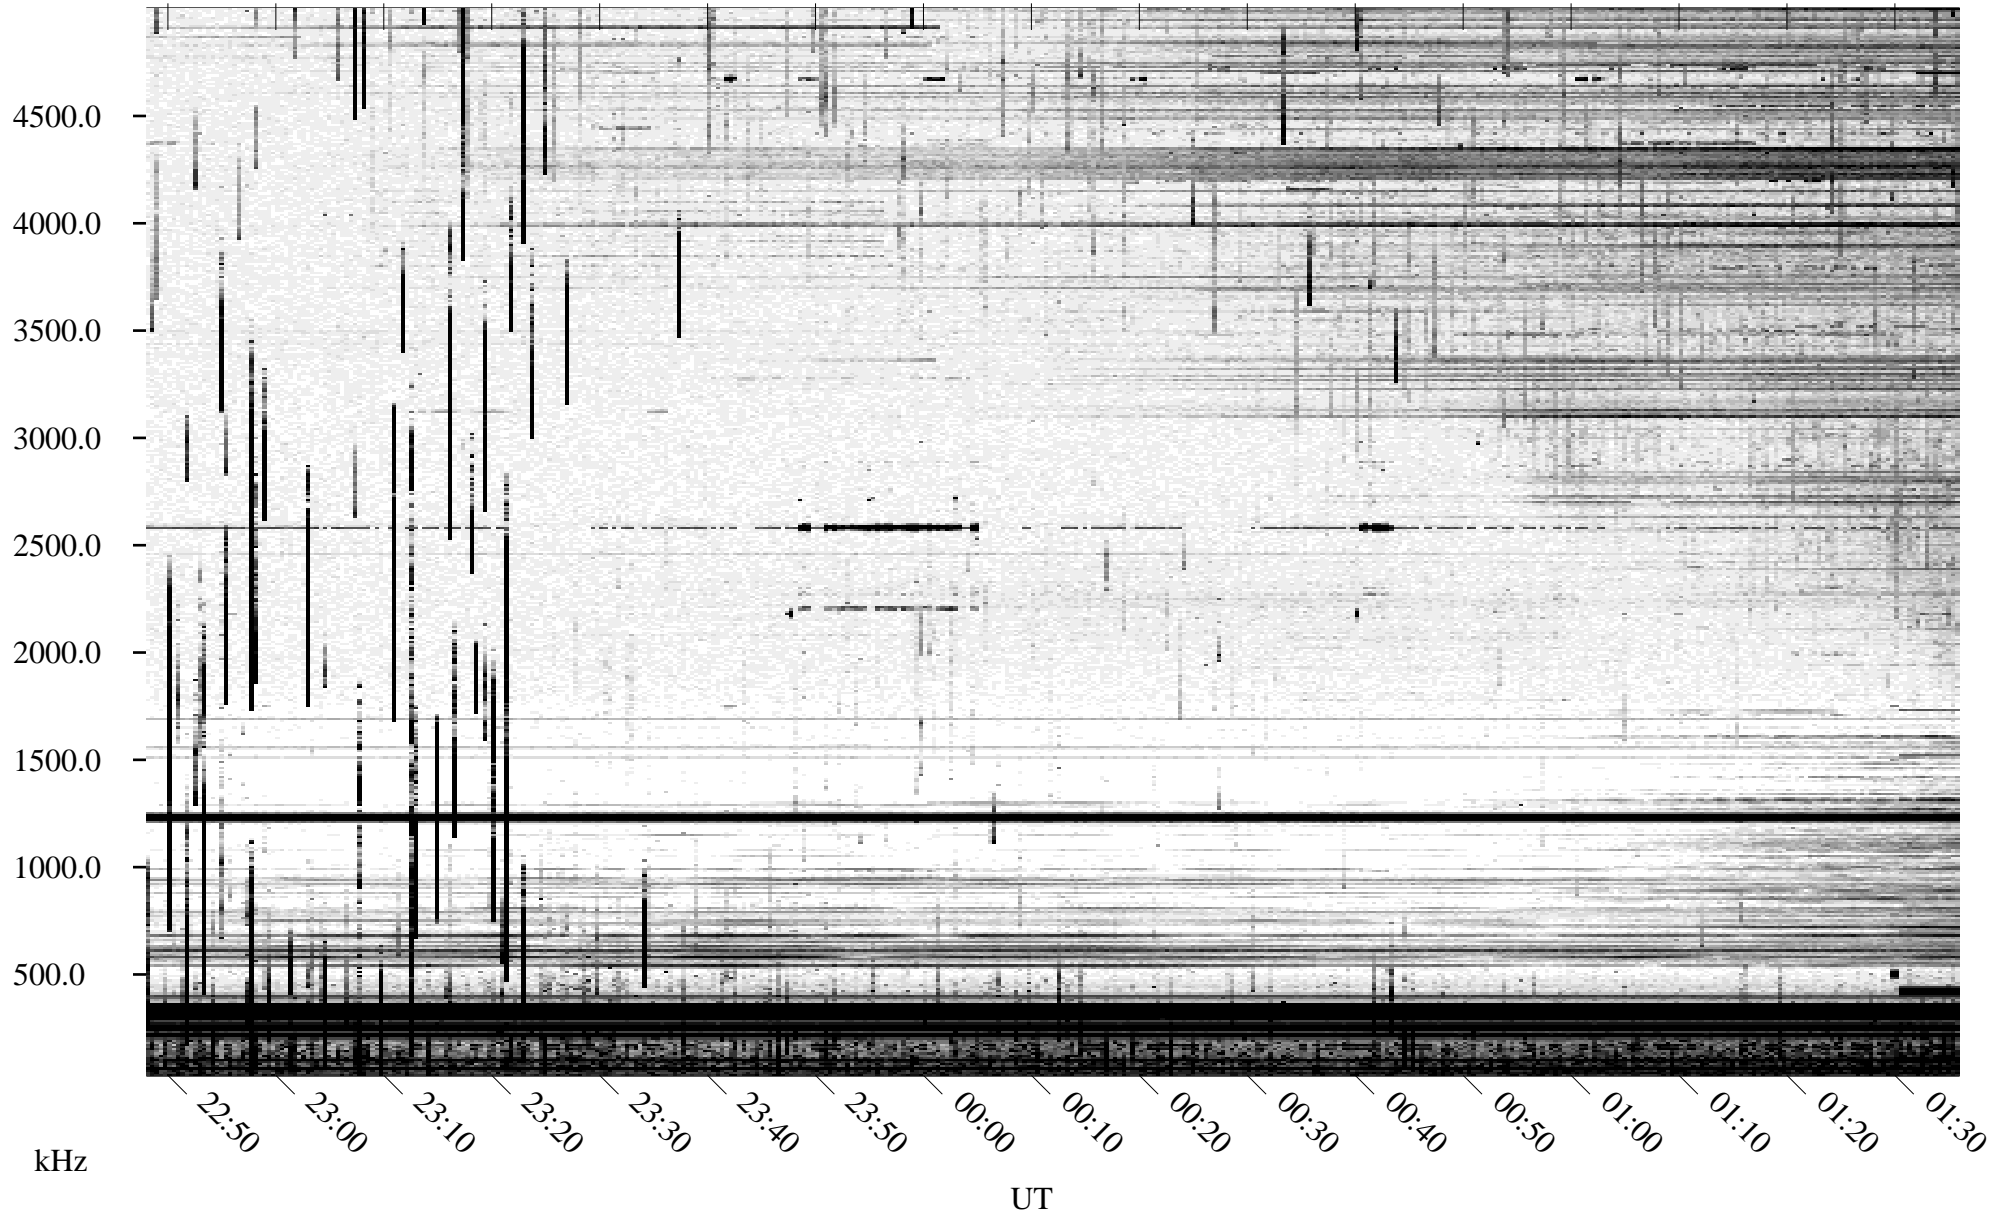

08/27/1995 Churchill, Manitoba

Linear Scale Black = 161 White = 15

ch95239l.r00m max_12

Page 1

08/27/1995 Churchill, Manitoba

Linear Scale Black = 161 White = 15

ch95239l.r00m max_12

Page 2

08/28/1995 Churchill, Manitoba

Linear Scale Black = 161 White = 15

ch95239l.r00m max_12

Page 3

08/28/1995 Churchill, Manitoba

Linear Scale Black = 161 White = 15

ch95239l.r00m max_12

Page 4

08/28/1995 Churchill, Manitoba

Linear Scale Black = 161 White = 15

ch95239l.r00m max_12

Page 5

08/28/1995 Churchill, Manitoba

Linear Scale Black = 161 White = 15

ch95239l.r00m max_12

Page 6

08/28/1995 Churchill, Manitoba

Linear Scale Black = 161 White = 15

ch95239l.r00m max_12

Page 7

08/28/1995 Churchill, Manitoba

Linear Scale Black = 161 White = 15

ch95239l.r00m max_12

Page 8