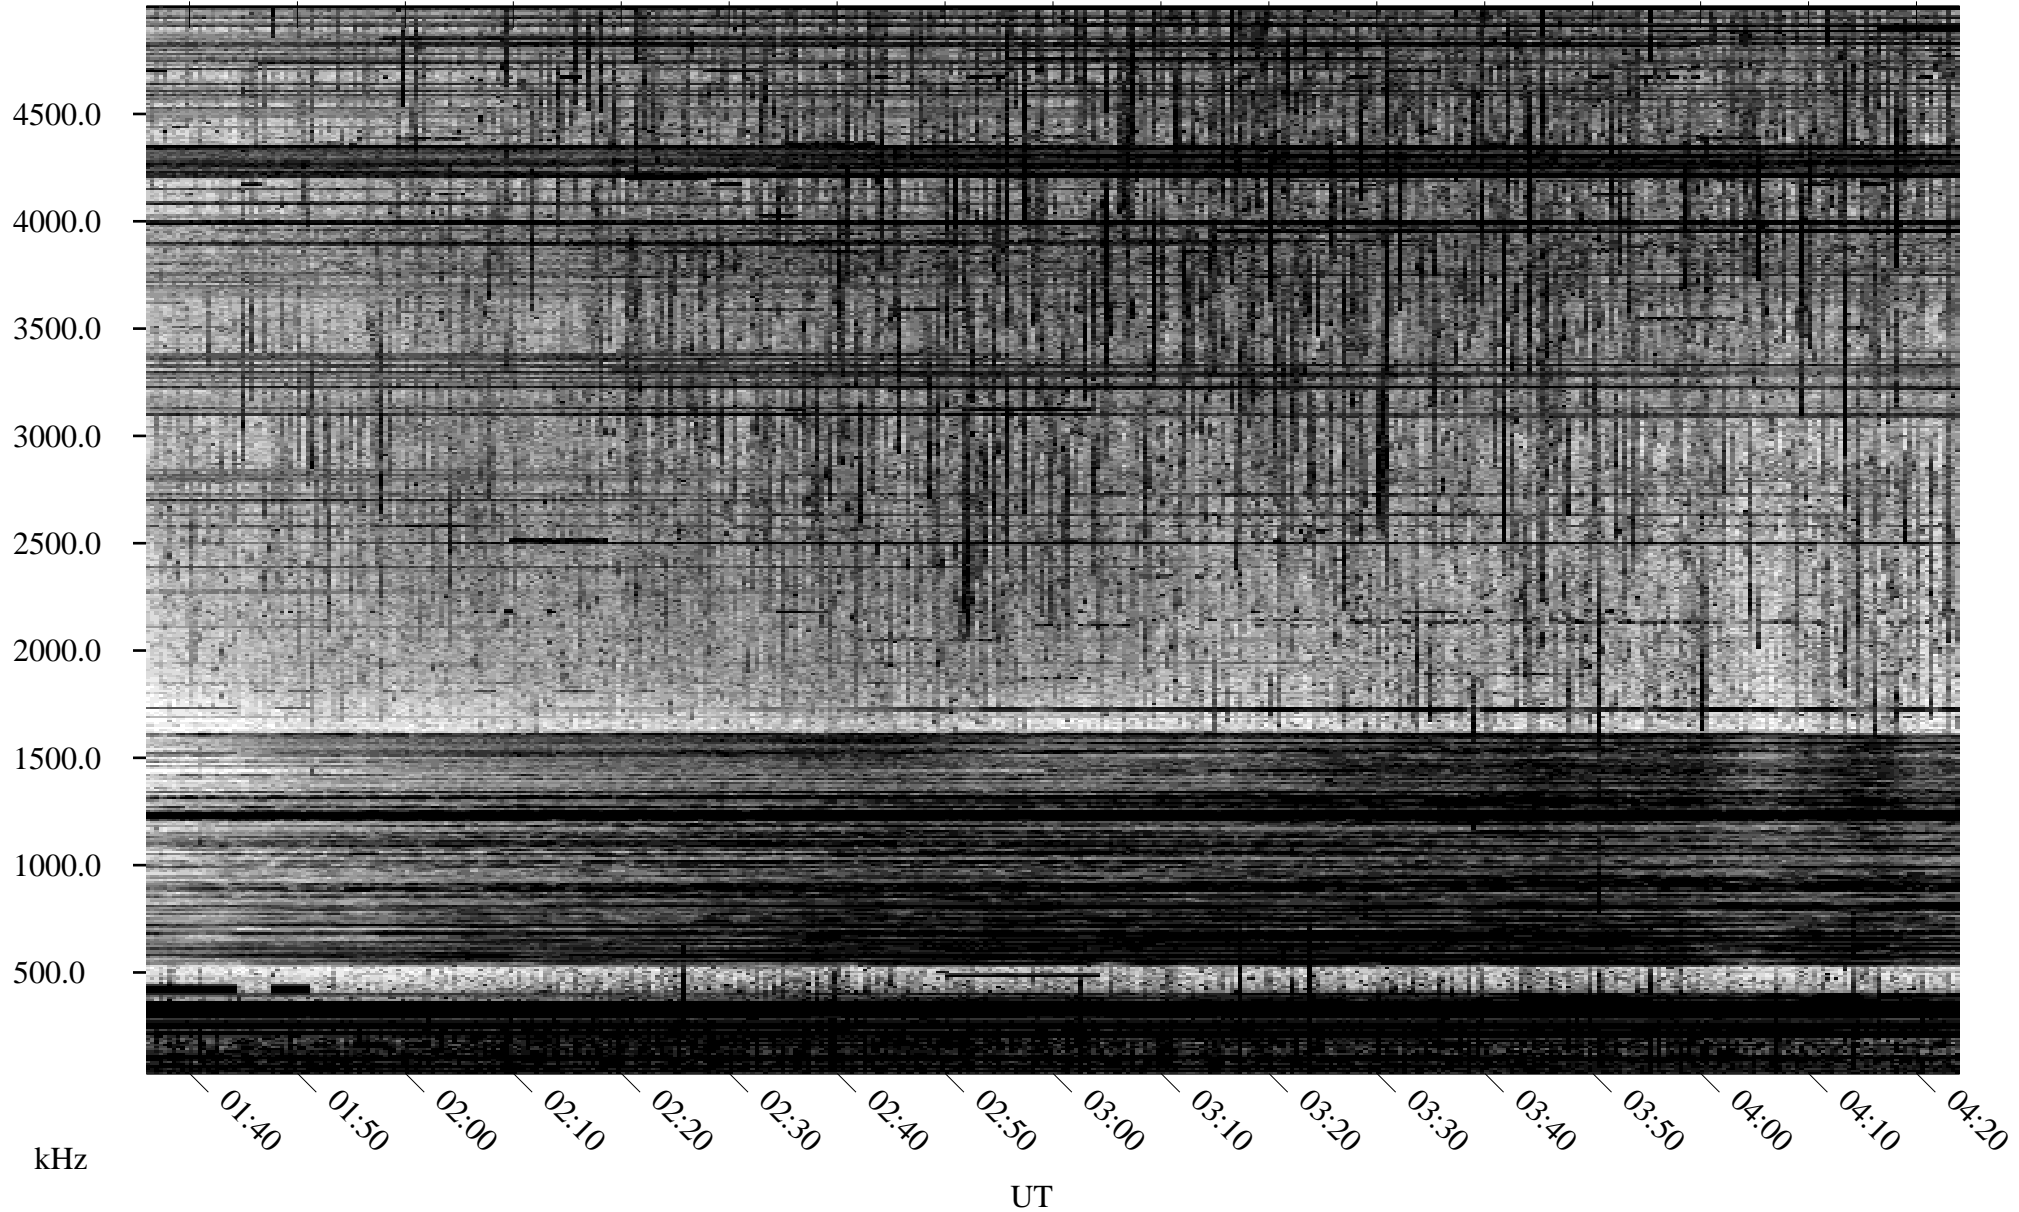

08/27/1995 Churchill, Manitoba

Linear Scale Black = 161 White = 15

ch95239l.r00m max_12

Page 1

08/27/1995 Churchill, Manitoba

Linear Scale Black = 161 White = 15

ch95239l.r00m max_12

Page 2

08/28/1995 Churchill, Manitoba

Linear Scale Black = 161 White = 15

ch95239l.r00m max_12

Page 3

08/28/1995 Churchill, Manitoba

Linear Scale Black = 161 White = 15

ch95239l.r00m max_12

Page 4

08/28/1995 Churchill, Manitoba

Linear Scale Black = 161 White = 15

ch95239l.r00m max_12

Page 5

08/28/1995 Churchill, Manitoba

Linear Scale Black = 161 White = 15

ch95239l.r00m max_12

Page 6

08/28/1995 Churchill, Manitoba

Linear Scale Black = 161 White = 15

ch95239l.r00m max_12

Page 7

08/28/1995 Churchill, Manitoba

Linear Scale Black = 161 White = 15

ch95239l.r00m max_12

Page 8