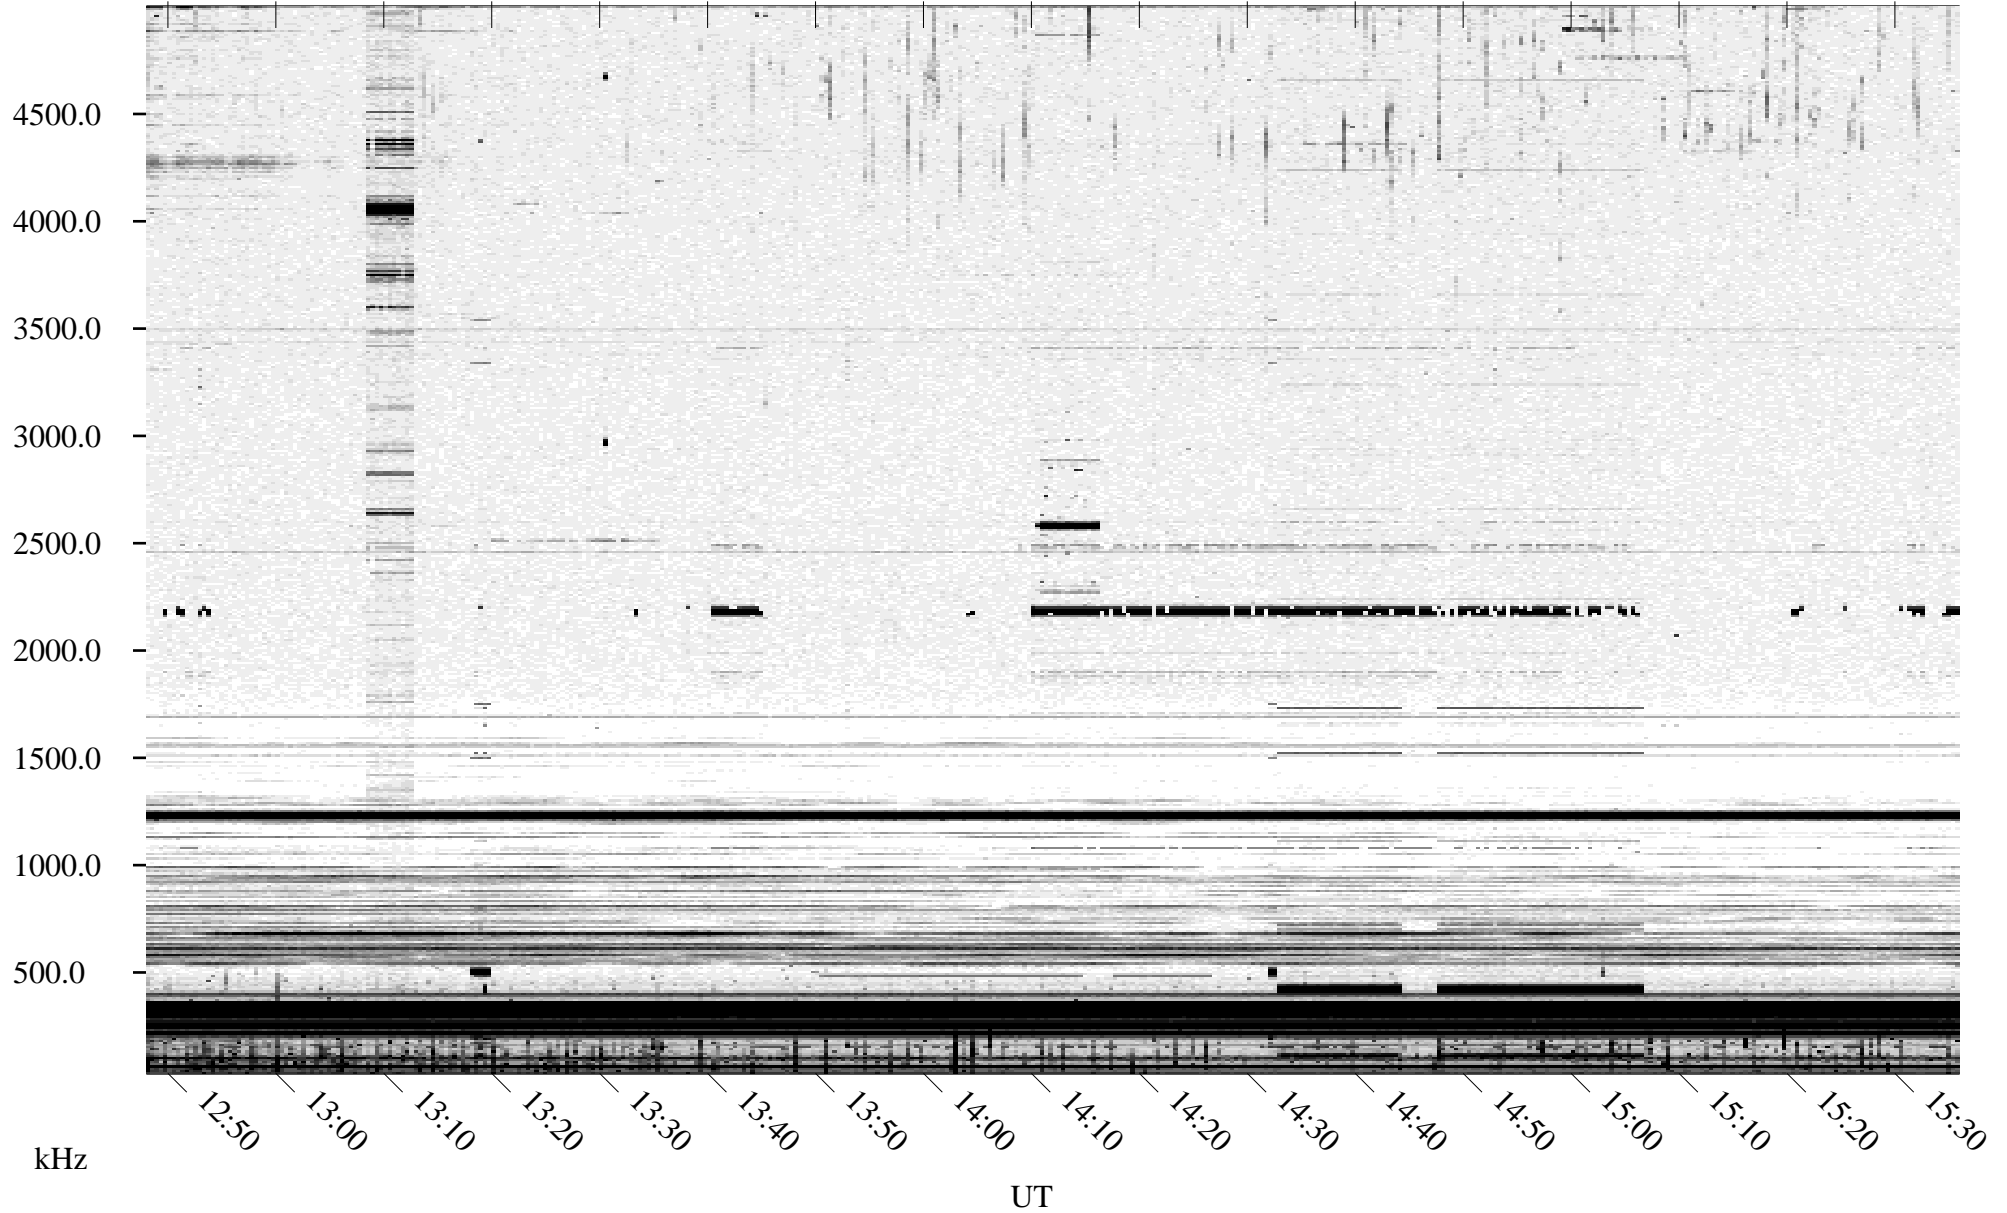

# 08/29/1995 Churchill, Manitoba

Linear Scale    Black = 161    White = 15

ch95240l.r00m max\_12

Page 5

# 08/29/1995 Churchill, Manitoba

Linear Scale Black = 161 White = 15

ch95240l.r00m max\_12

Page 6

# 08/29/1995 Churchill, Manitoba

Linear Scale    Black = 161    White = 15

ch95240l.r00m max\_12

Page 7

# 08/29/1995 Churchill, Manitoba

Linear Scale    Black = 161    White = 15

ch95240l.r00m max\_12

Page 8