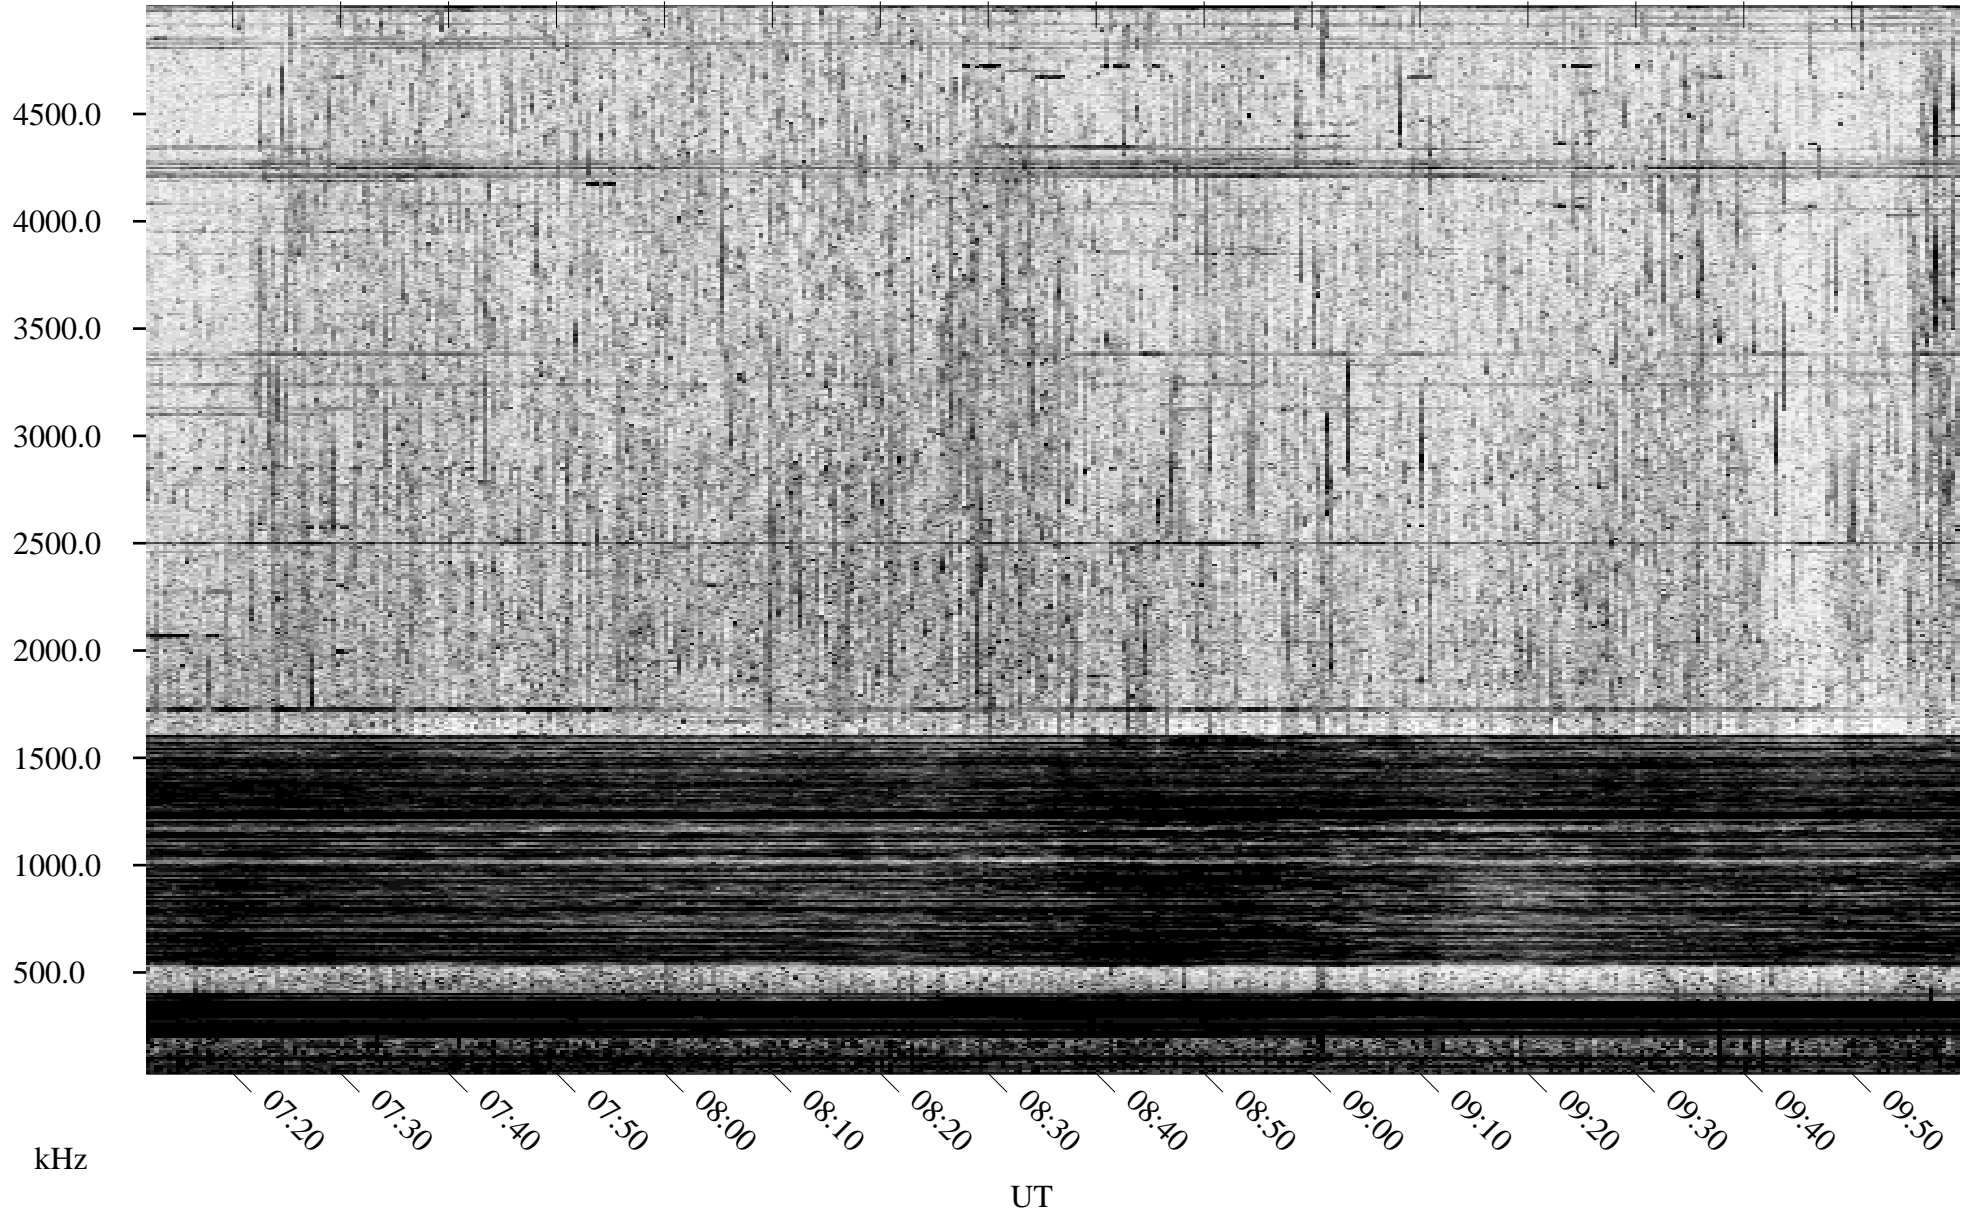

# 08/29/1995 Churchill, Manitoba

Linear Scale    Black = 161    White = 15

ch95240l.r00m max\_12

Page 3

# 08/29/1995 Churchill, Manitoba

Linear Scale    Black = 161    White = 15

ch95240l.r00m max\_12

Page 4

# 08/29/1995 Churchill, Manitoba

Linear Scale    Black = 161    White = 15

ch95240l.r00m max\_12

Page 5

# 08/29/1995 Churchill, Manitoba

Linear Scale Black = 161 White = 15

ch95240l.r00m max\_12

Page 6