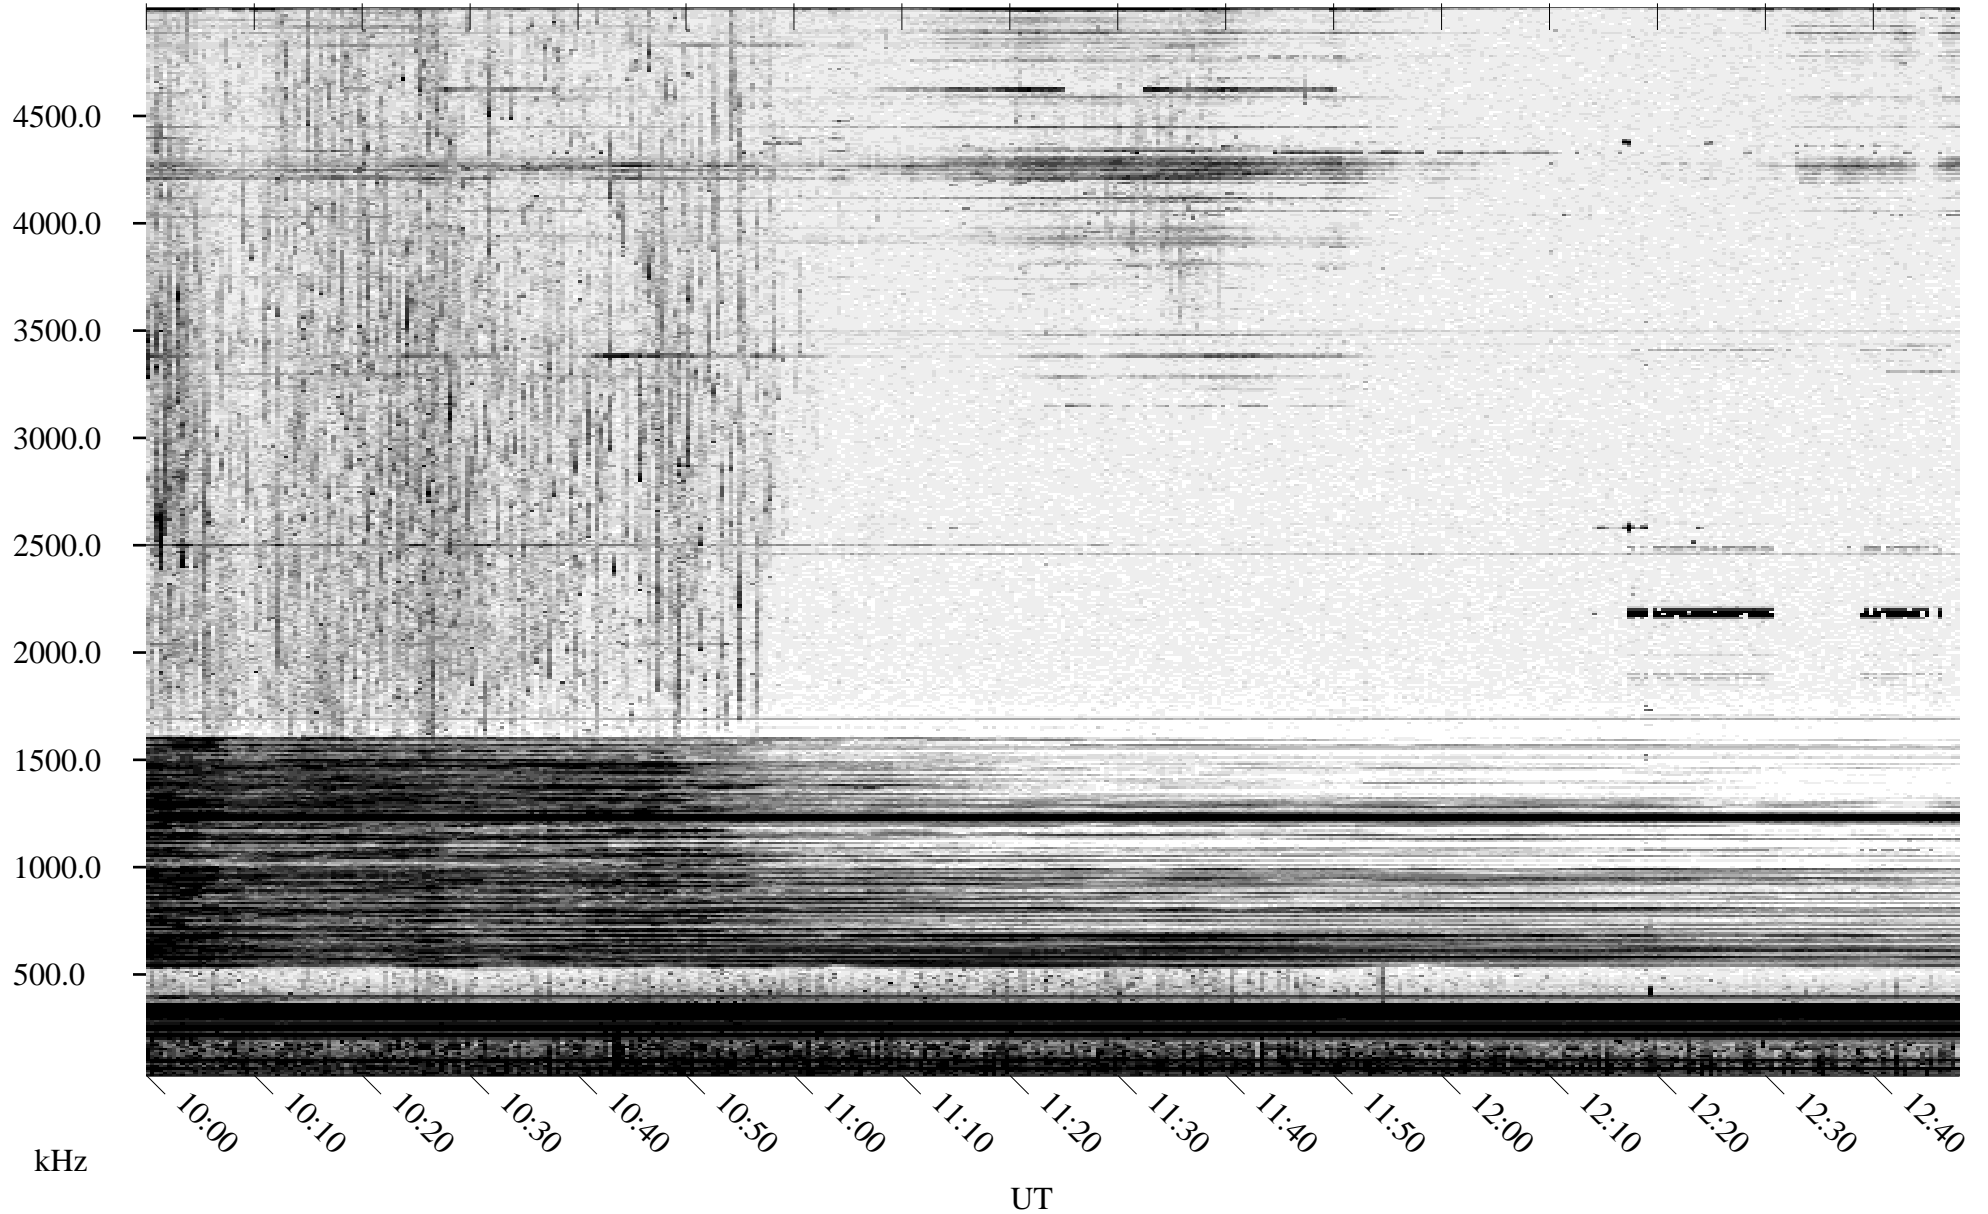

# 08/29/1995 Churchill, Manitoba

Linear Scale    Black = 161    White = 15

ch95240l.r00m max\_12

Page 4

# 08/29/1995 Churchill, Manitoba

Linear Scale    Black = 161    White = 15

ch95240l.r00m max\_12

Page 5

# 08/29/1995 Churchill, Manitoba

Linear Scale Black = 161 White = 15

ch95240l.r00m max\_12

Page 6

# 08/29/1995 Churchill, Manitoba

Linear Scale    Black = 161    White = 15

ch95240l.r00m max\_12

Page 7