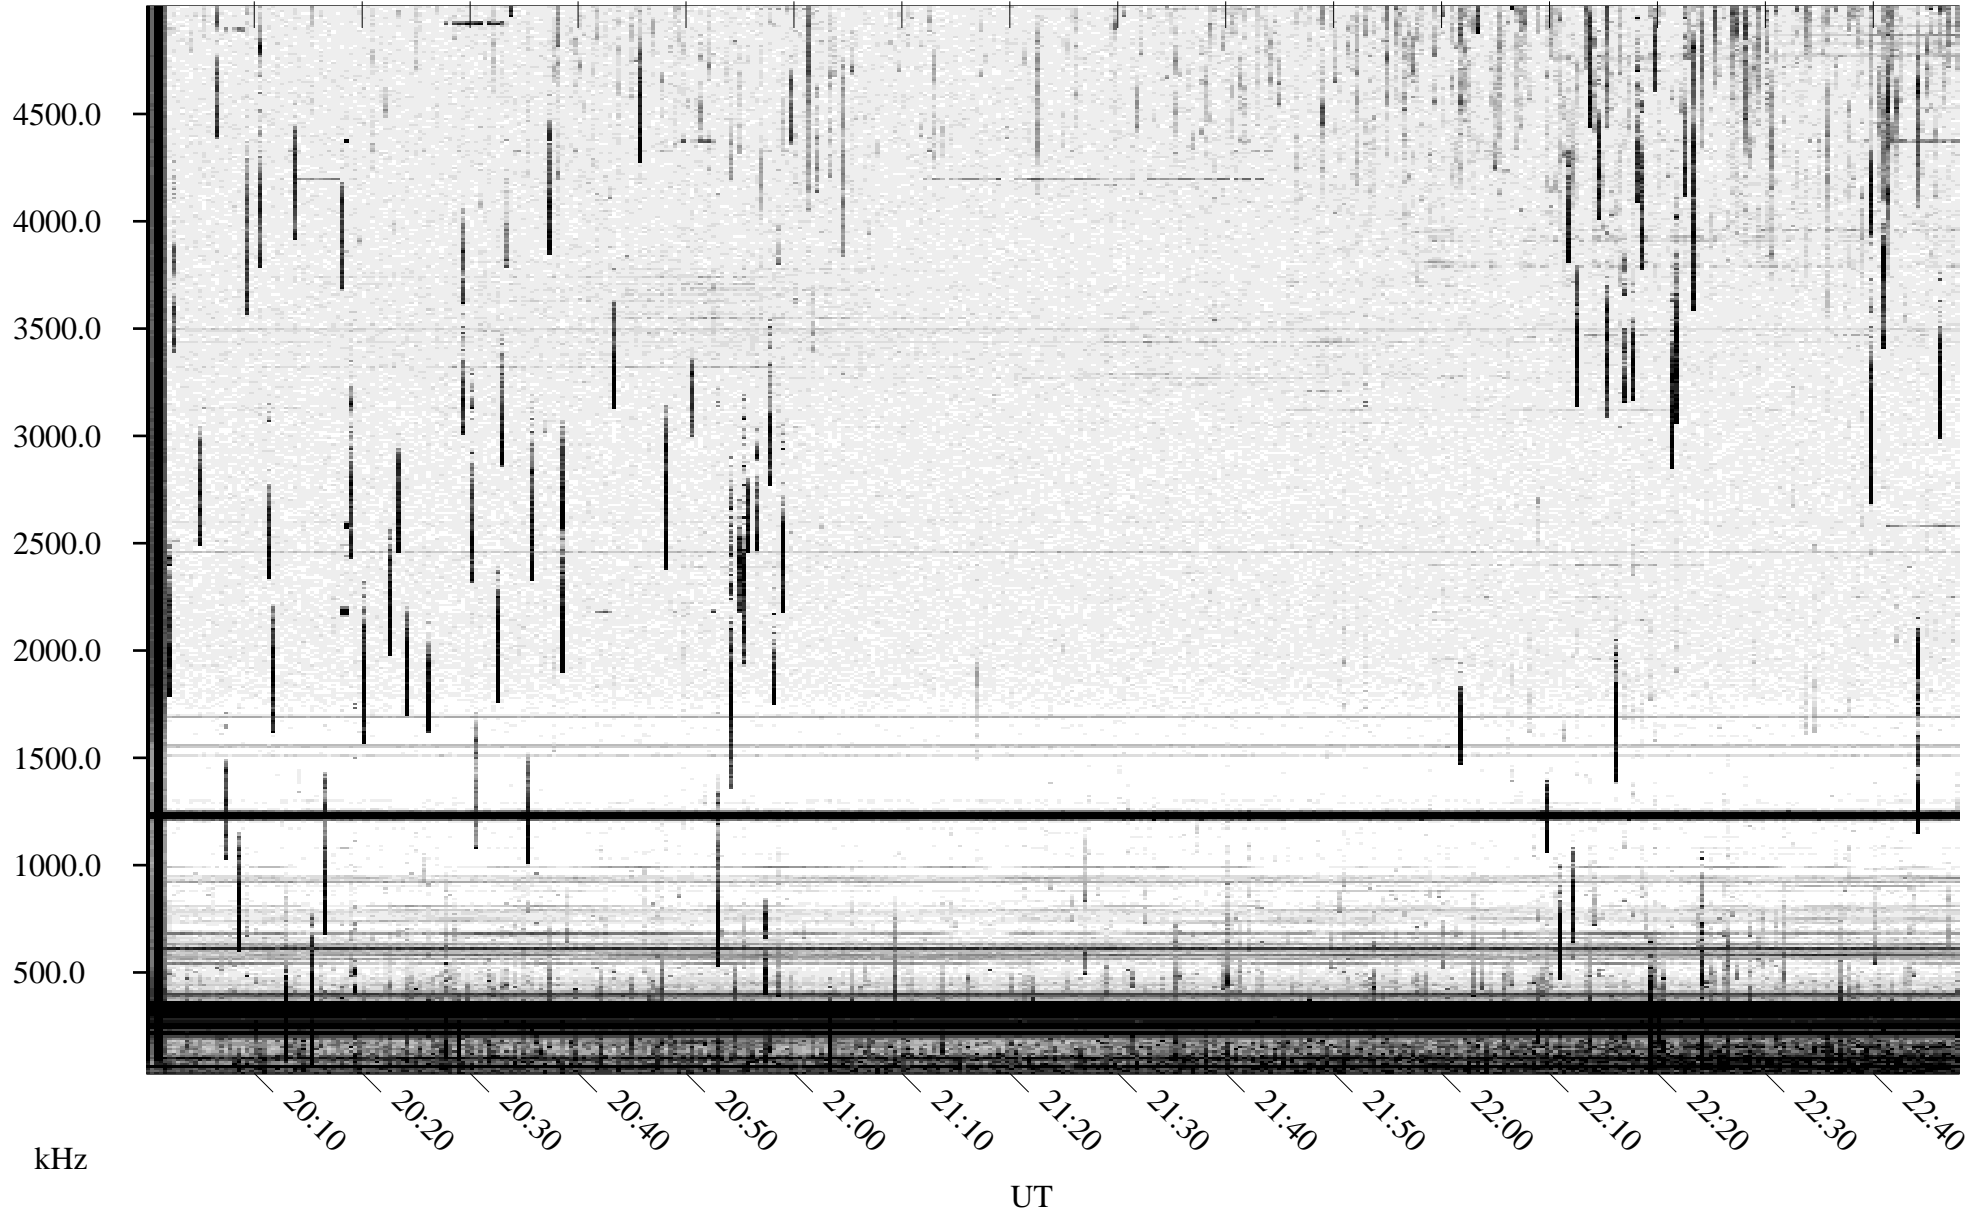

# 08/28/1995 Churchill, Manitoba

Linear Scale    Black = 161    White = 15

ch95240l.r00m max\_12

Page 1

# 08/28/1995 Churchill, Manitoba

Linear Scale    Black = 161    White = 15

ch95240l.r00m max\_12

Page 2

# 08/29/1995 Churchill, Manitoba

Linear Scale    Black = 161    White = 15

ch95240l.r00m max\_12

Page 3

# 08/29/1995 Churchill, Manitoba

Linear Scale    Black = 161    White = 15

ch95240l.r00m max\_12

Page 4