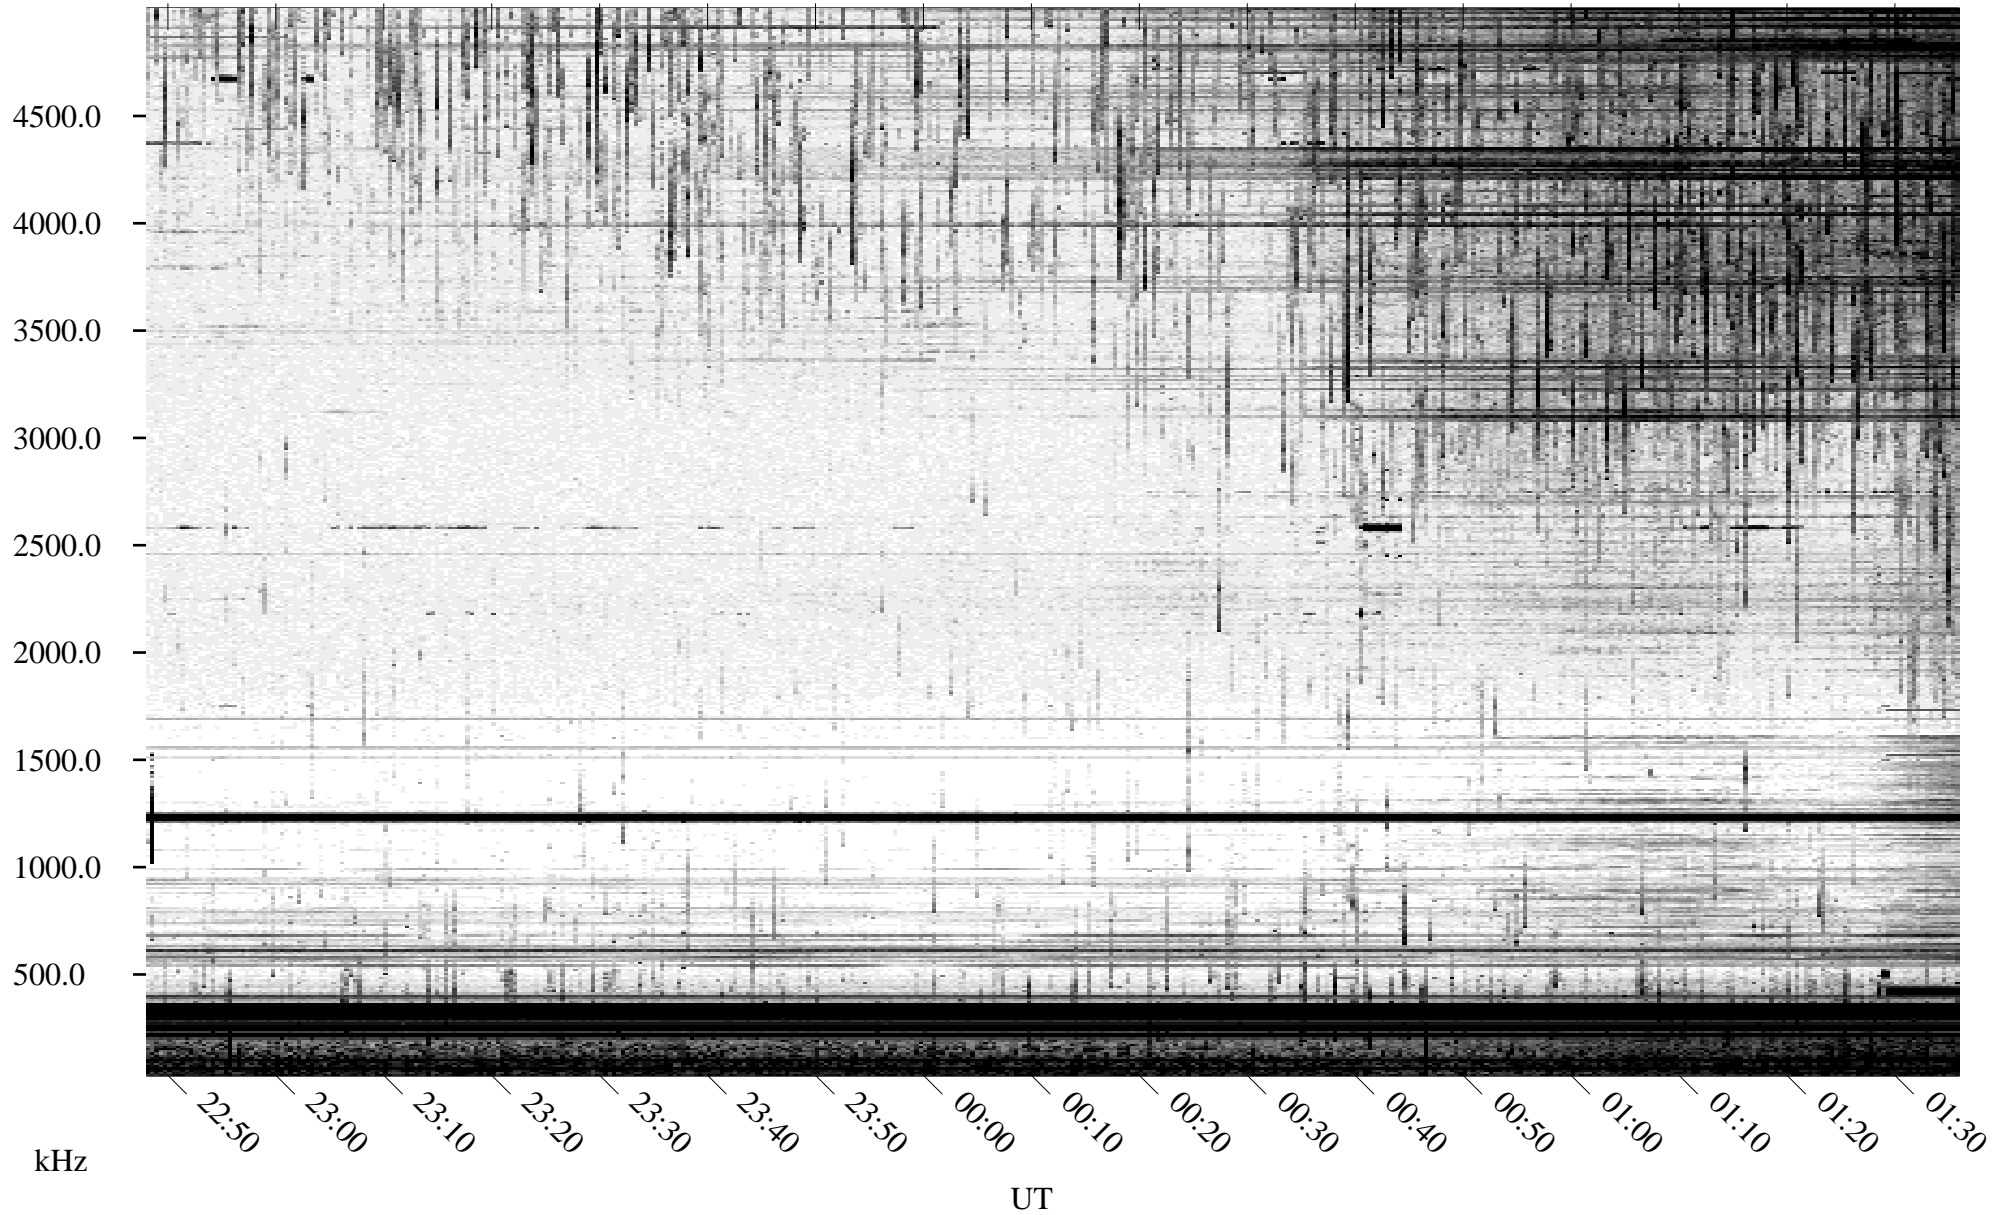

# 08/28/1995 Churchill, Manitoba

Linear Scale    Black = 161    White = 15

ch95240l.r00m max\_12

Page 1

# 08/28/1995 Churchill, Manitoba

Linear Scale    Black = 161    White = 15

ch95240l.r00m max\_12

Page 2

# 08/29/1995 Churchill, Manitoba

Linear Scale    Black = 161    White = 15

ch95240l.r00m max\_12

Page 3

# 08/29/1995 Churchill, Manitoba

Linear Scale    Black = 161    White = 15

ch95240l.r00m max\_12

Page 4