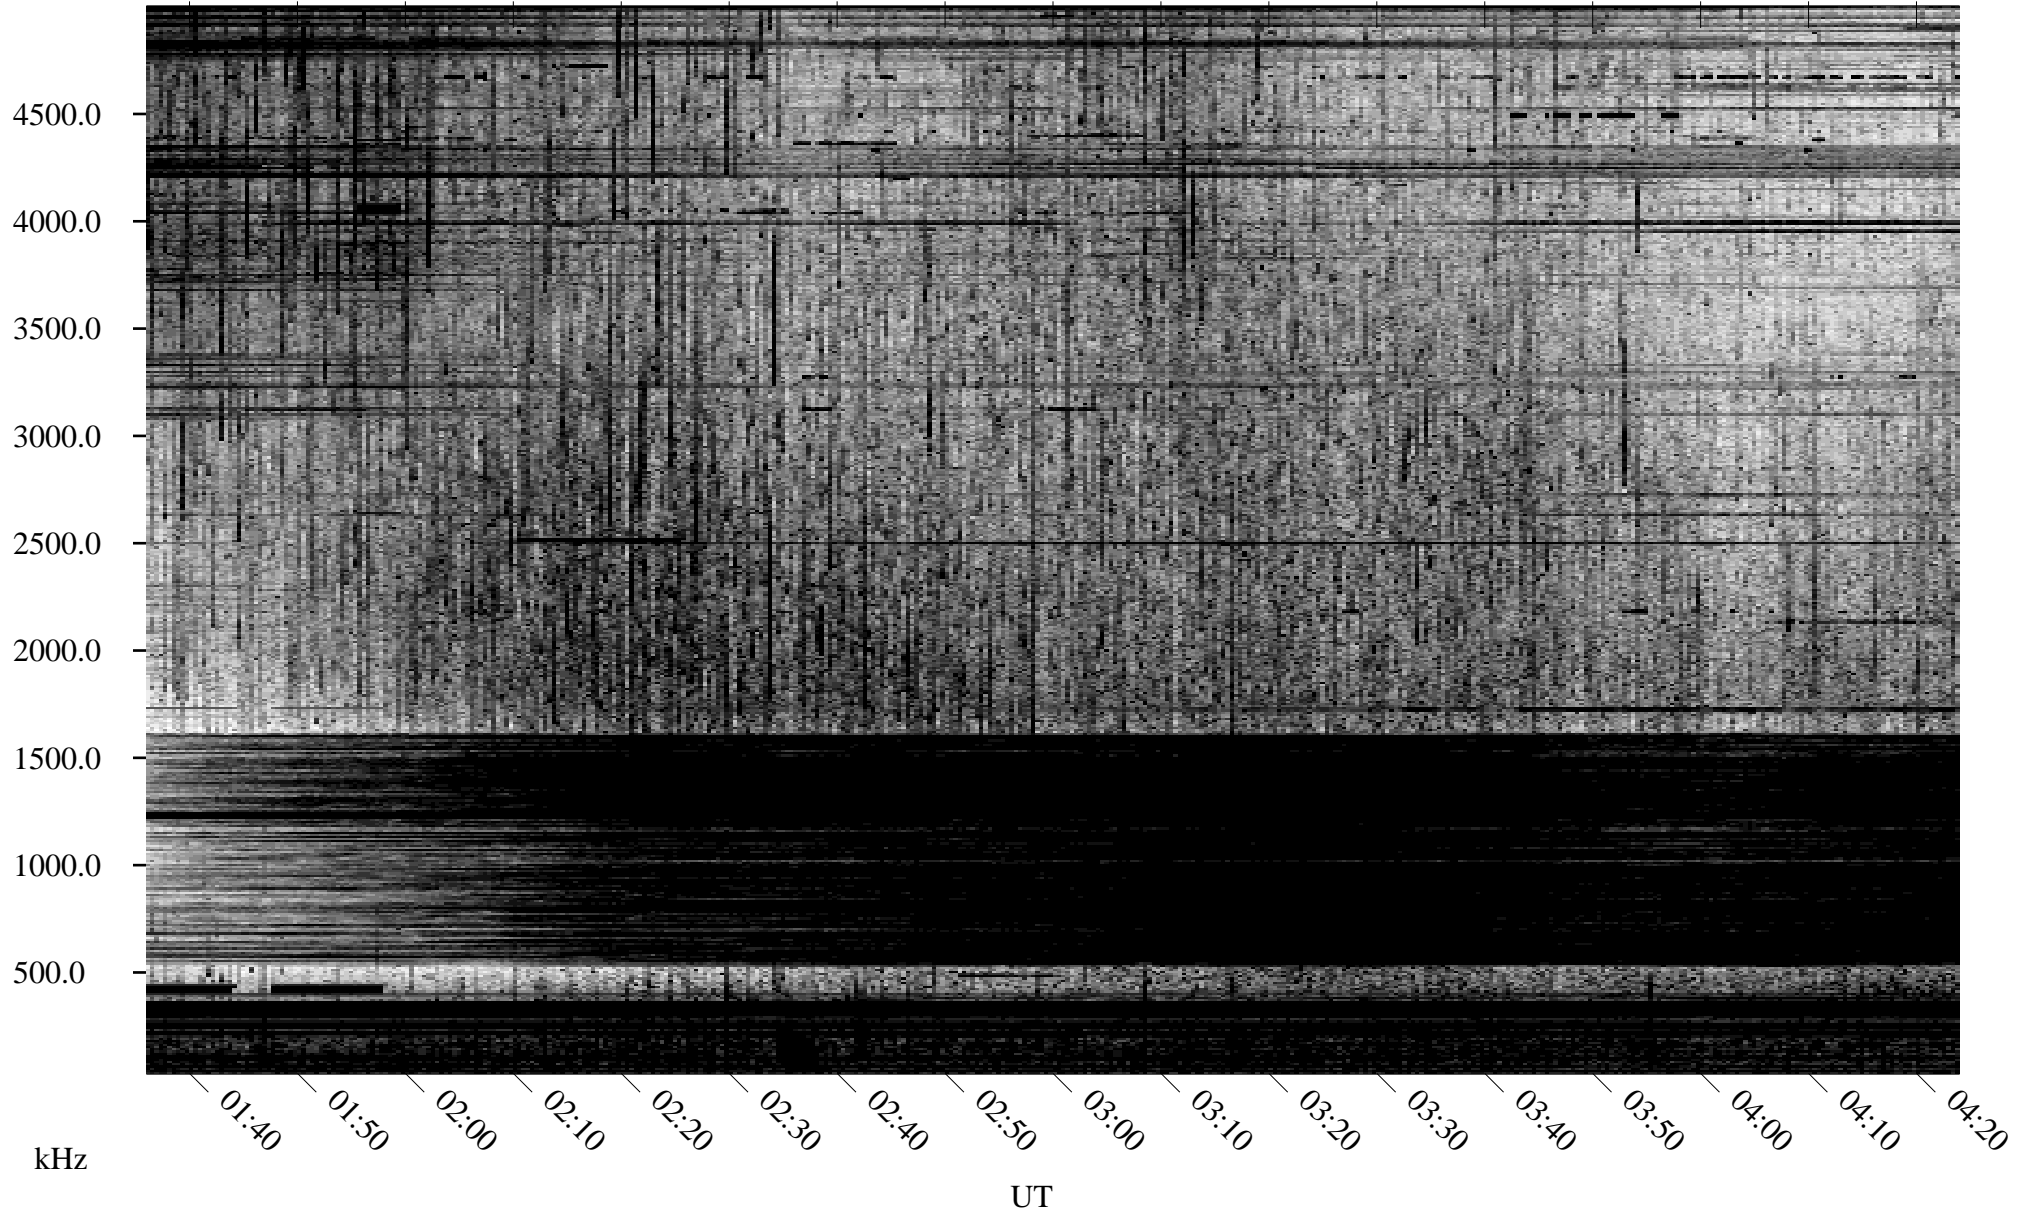

# 08/28/1995 Churchill, Manitoba

Linear Scale    Black = 161    White = 15

ch95240l.r00m max\_12

Page 1

# 08/28/1995 Churchill, Manitoba

Linear Scale    Black = 161    White = 15

ch95240l.r00m max\_12

Page 2

# 08/29/1995 Churchill, Manitoba

Linear Scale    Black = 161    White = 15

ch95240l.r00m max\_12

Page 3

# 08/29/1995 Churchill, Manitoba

Linear Scale    Black = 161    White = 15

ch95240l.r00m max\_12

Page 4