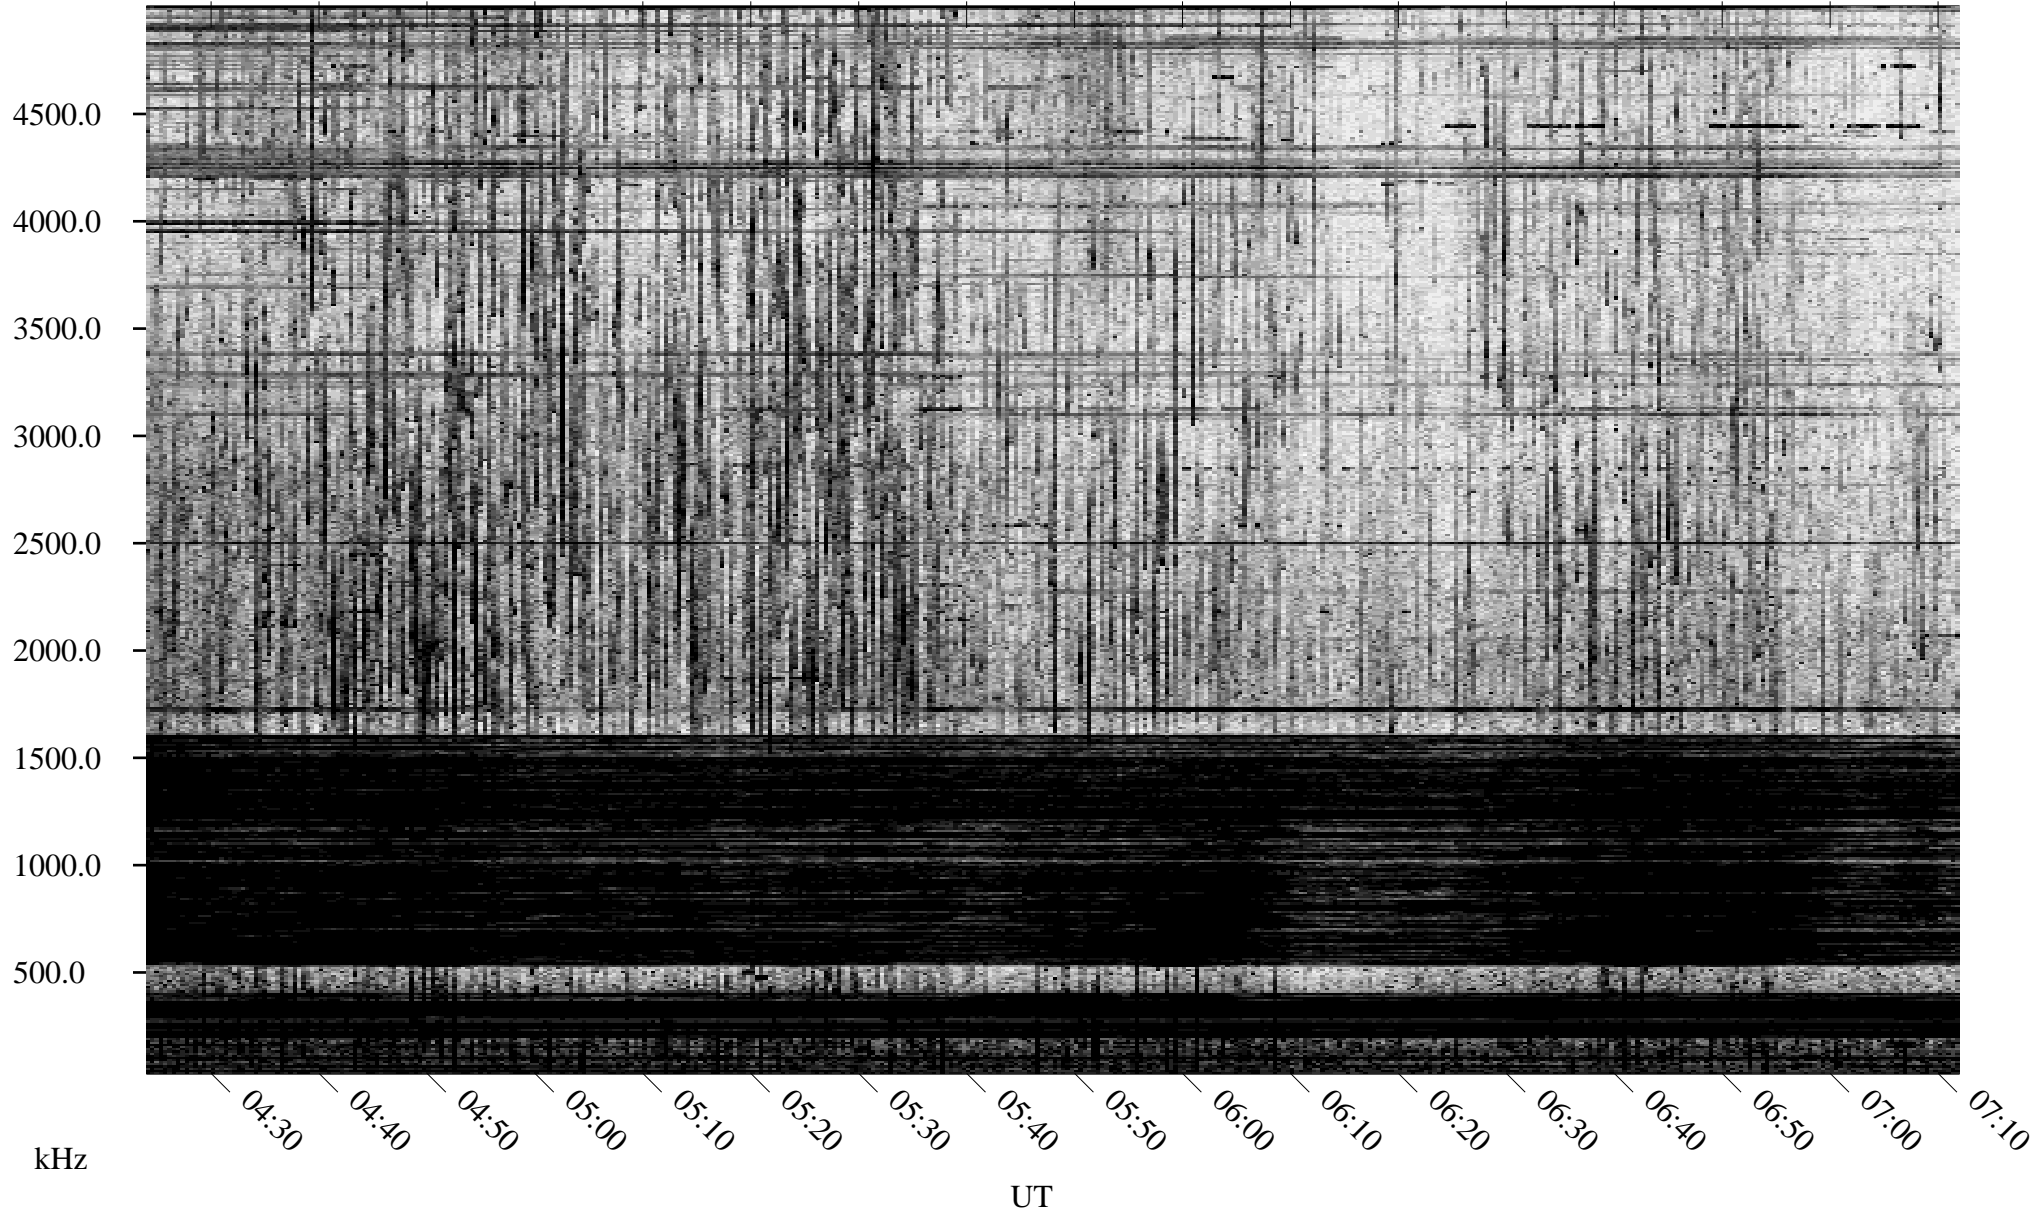

# 08/28/1995 Churchill, Manitoba

Linear Scale    Black = 161    White = 15

ch95240l.r00m max\_12

Page 1

# 08/28/1995 Churchill, Manitoba

Linear Scale    Black = 161    White = 15

ch95240l.r00m max\_12

Page 2

# 08/29/1995 Churchill, Manitoba

Linear Scale    Black = 161    White = 15

ch95240l.r00m max\_12

Page 3

# 08/29/1995 Churchill, Manitoba

Linear Scale    Black = 161    White = 15

ch95240l.r00m max\_12

Page 4