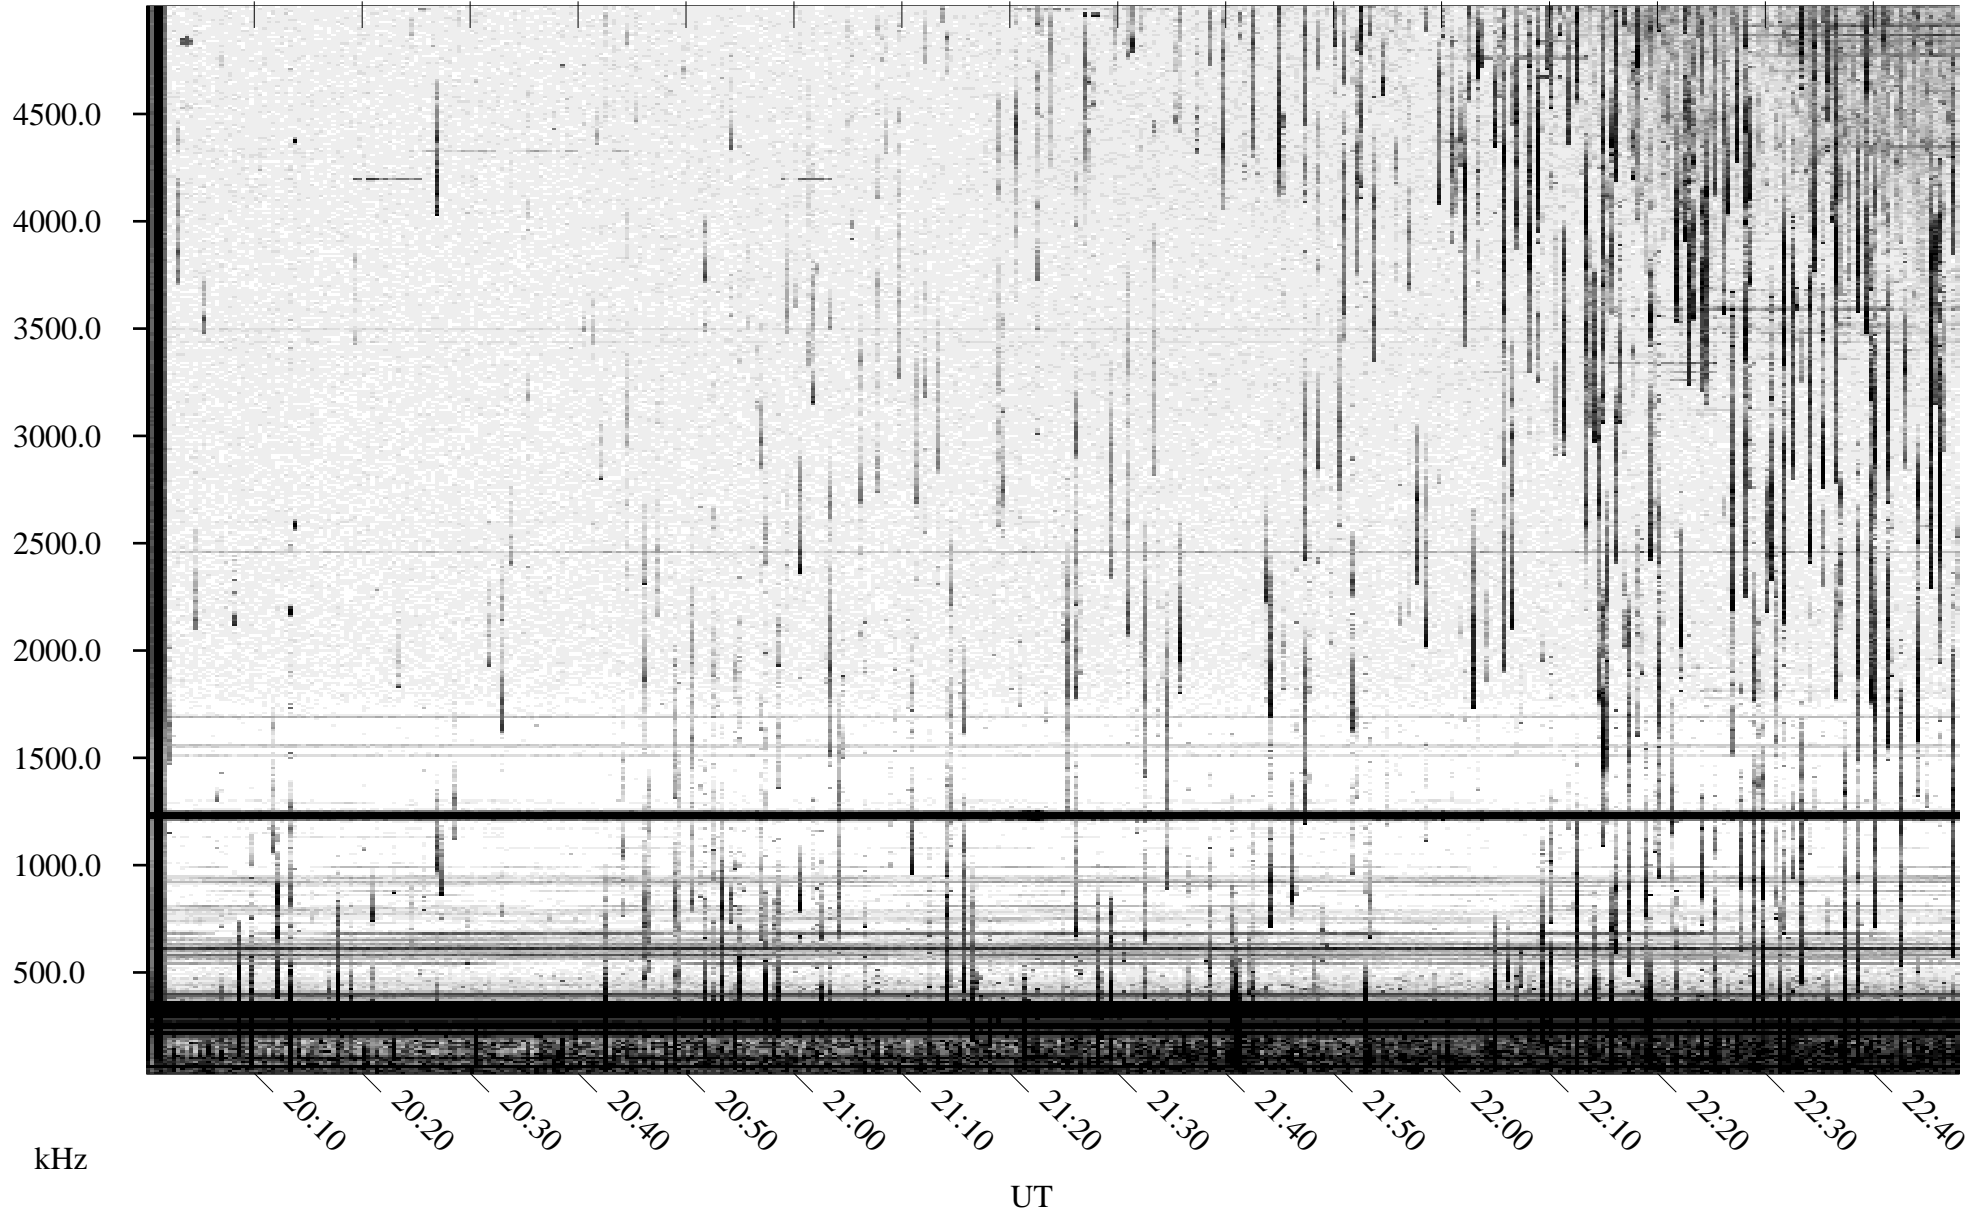

08/29/1995 Churchill, Manitoba

Linear Scale Black = 161 White = 15

ch95241l.r00m max_12

Page 1

08/29/1995 Churchill, Manitoba

Linear Scale Black = 161 White = 15

ch952411.r00m max_12

Page 2