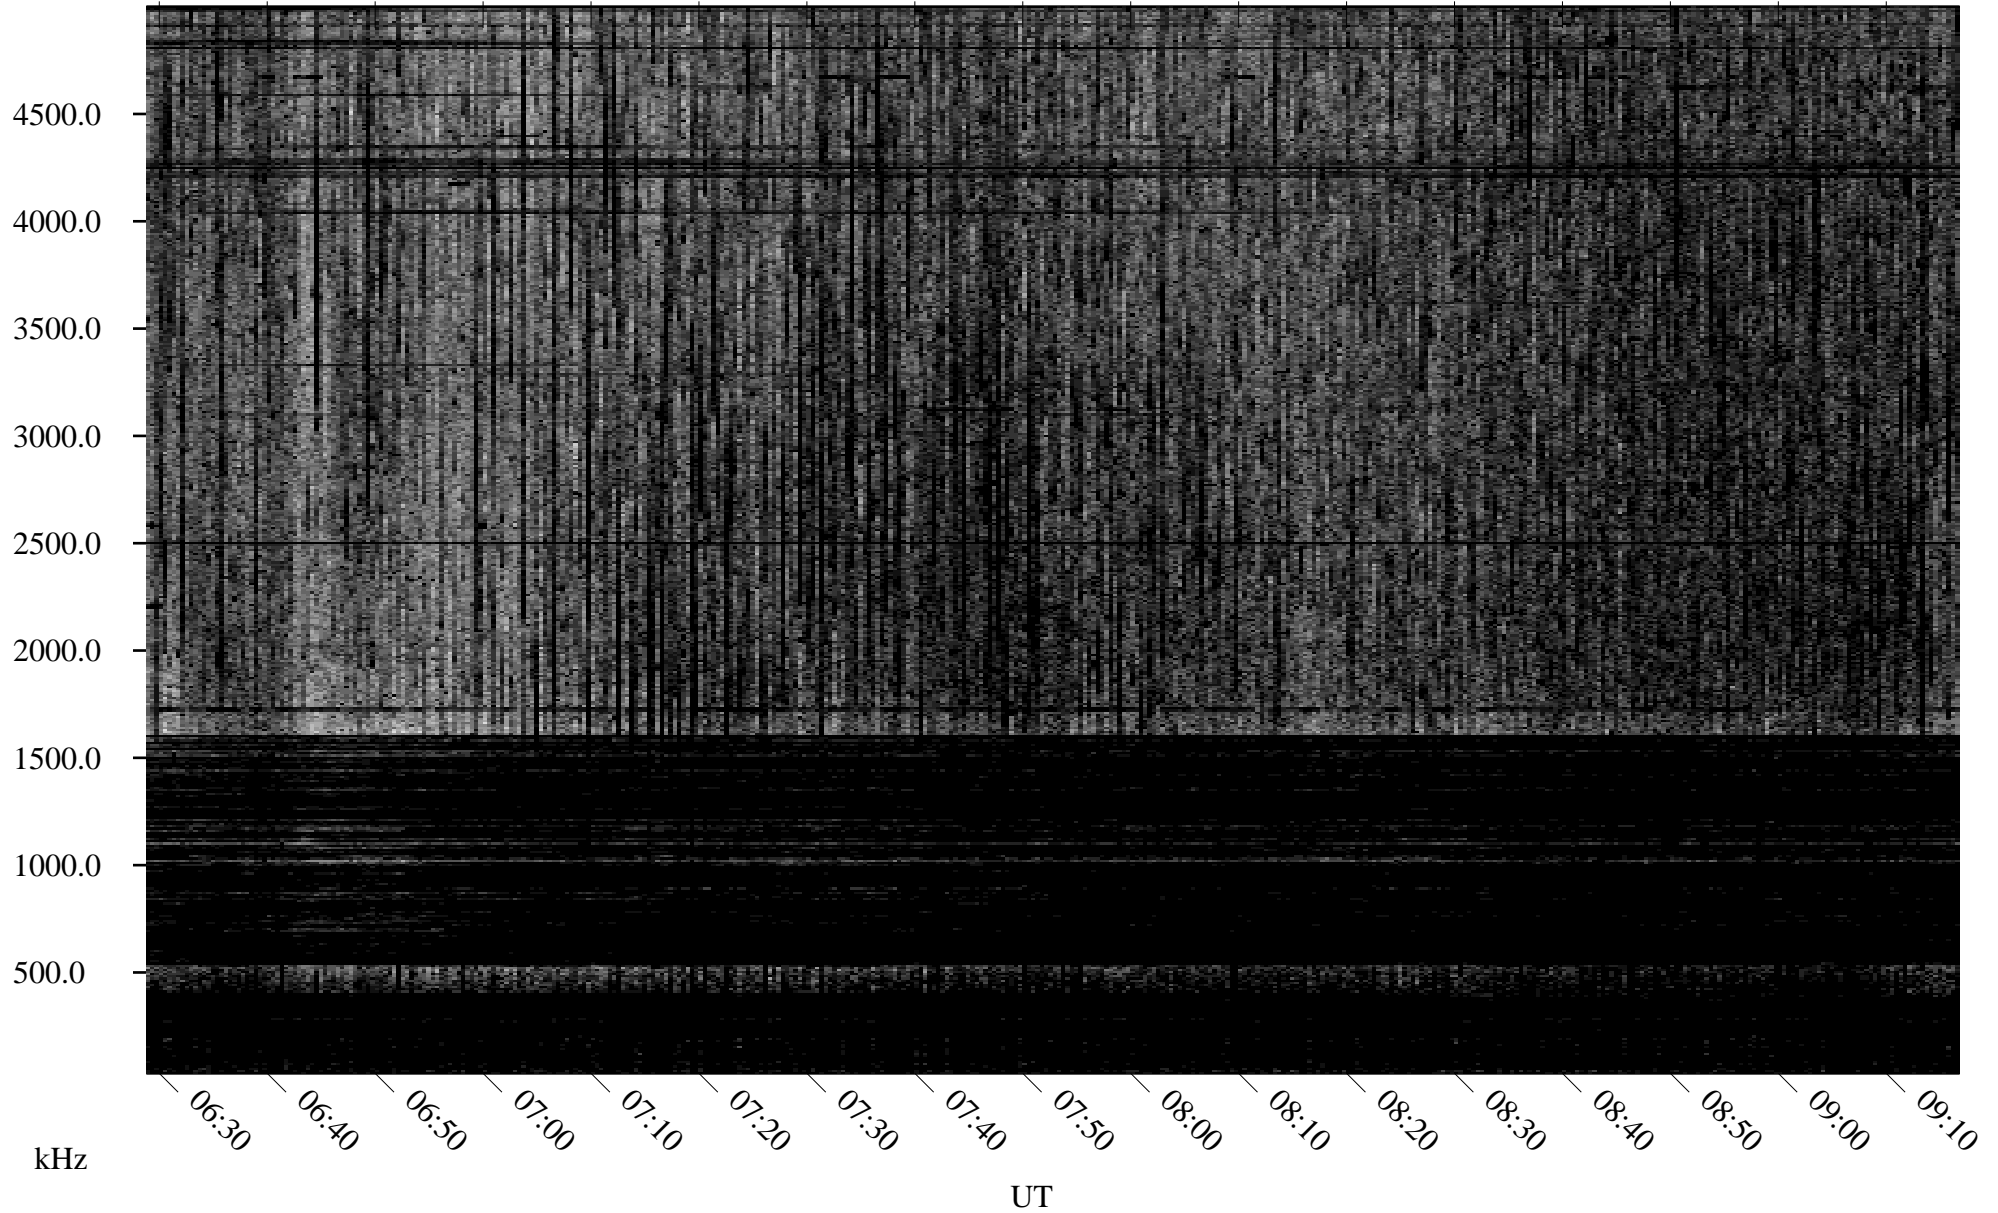

08/30/1995 Churchill, Manitoba

Linear Scale Black = 161 White = 15

ch95242l.r00m max_12

Page 1

08/30/1995 Churchill, Manitoba

Linear Scale Black = 161 White = 15

ch95242l.r00m max_12

Page 2

08/30/1995 Churchill, Manitoba

Linear Scale Black = 161 White = 15

ch95242l.r00m max_12

Page 3

08/30/1995 Churchill, Manitoba

Linear Scale Black = 161 White = 15

ch95242l.r00m max_12

Page 4

08/30/1995 Churchill, Manitoba

Linear Scale Black = 161 White = 15

ch95242l.r00m max_12

Page 5