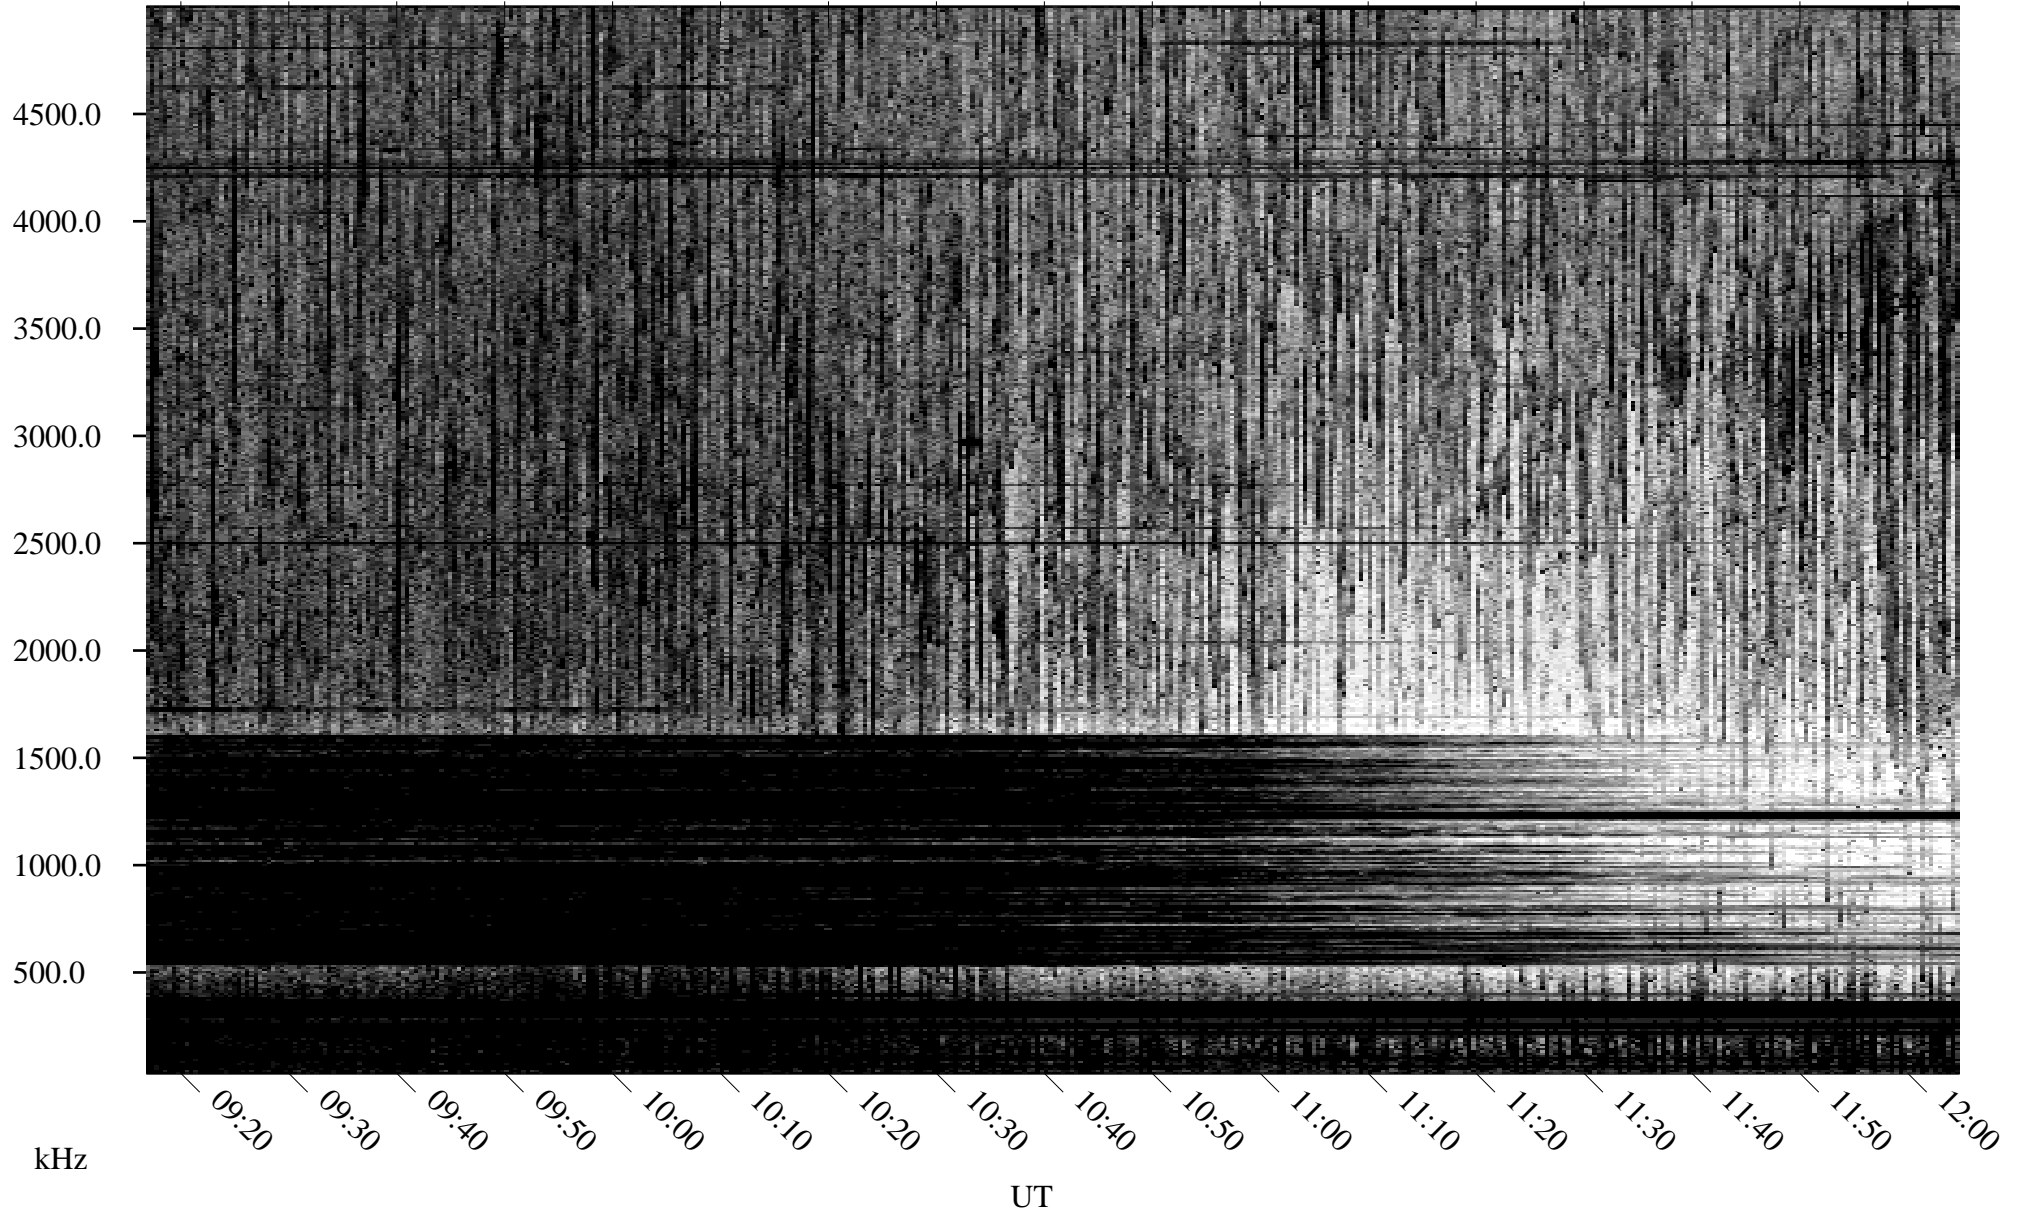

08/30/1995 Churchill, Manitoba

Linear Scale Black = 161 White = 15

ch95242l.r00m max_12

Page 1

08/30/1995 Churchill, Manitoba

Linear Scale Black = 161 White = 15

ch95242l.r00m max_12

Page 2

08/30/1995 Churchill, Manitoba

Linear Scale Black = 161 White = 15

ch95242l.r00m max_12

Page 3

08/30/1995 Churchill, Manitoba

Linear Scale Black = 161 White = 15

ch95242l.r00m max_12

Page 4

08/30/1995 Churchill, Manitoba

Linear Scale Black = 161 White = 15

ch95242l.r00m max_12

Page 5