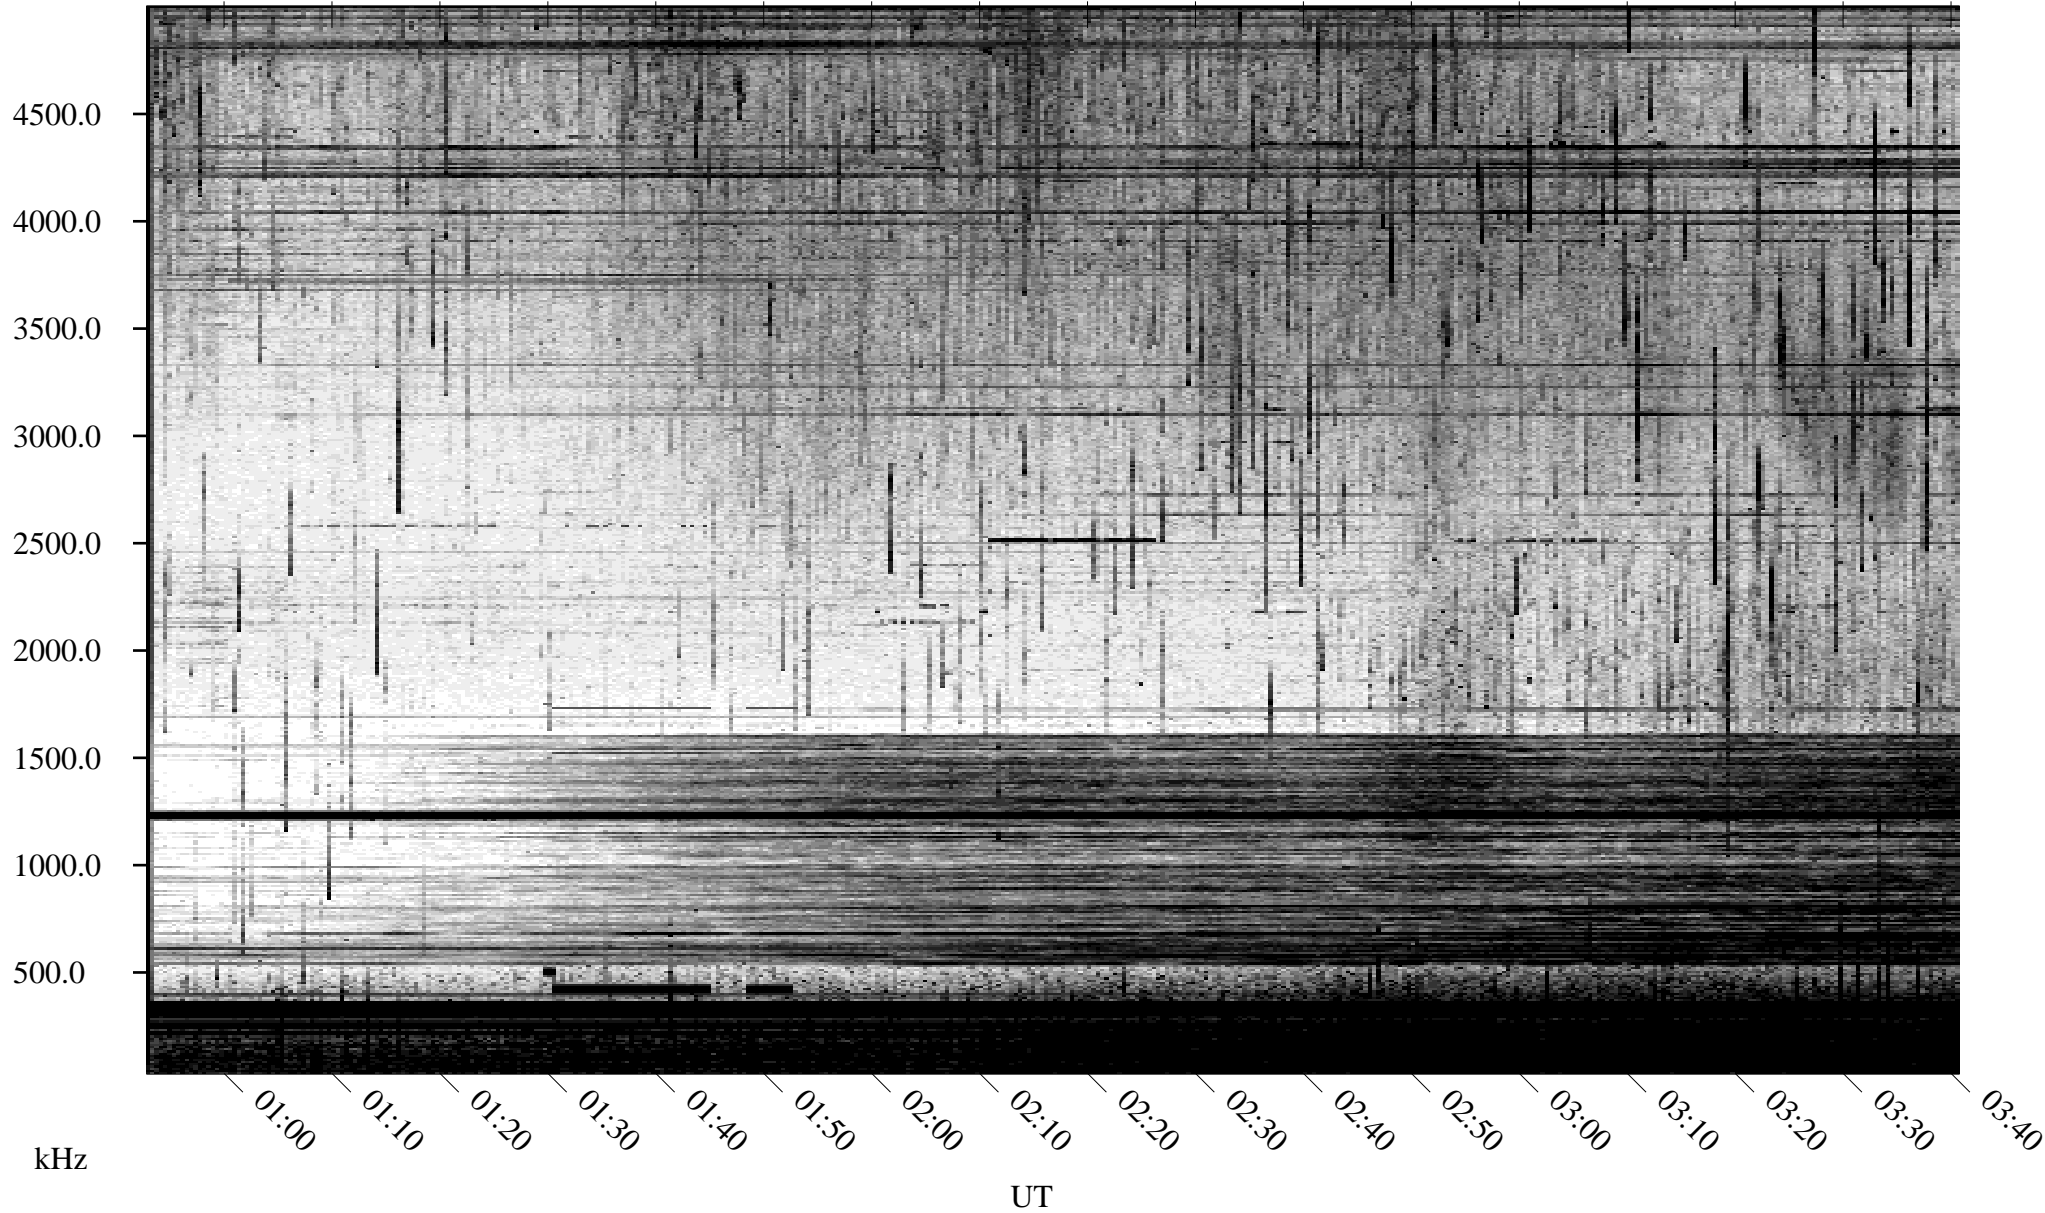

08/30/1995 Churchill, Manitoba

Linear Scale Black = 161 White = 15

ch95242l.r00m max_12

Page 1

08/30/1995 Churchill, Manitoba

Linear Scale Black = 161 White = 15

ch95242l.r00m max_12

Page 2

08/30/1995 Churchill, Manitoba

Linear Scale Black = 161 White = 15

ch95242l.r00m max_12

Page 3

08/30/1995 Churchill, Manitoba

Linear Scale Black = 161 White = 15

ch95242l.r00m max_12

Page 4

08/30/1995 Churchill, Manitoba

Linear Scale Black = 161 White = 15

ch95242l.r00m max_12

Page 5