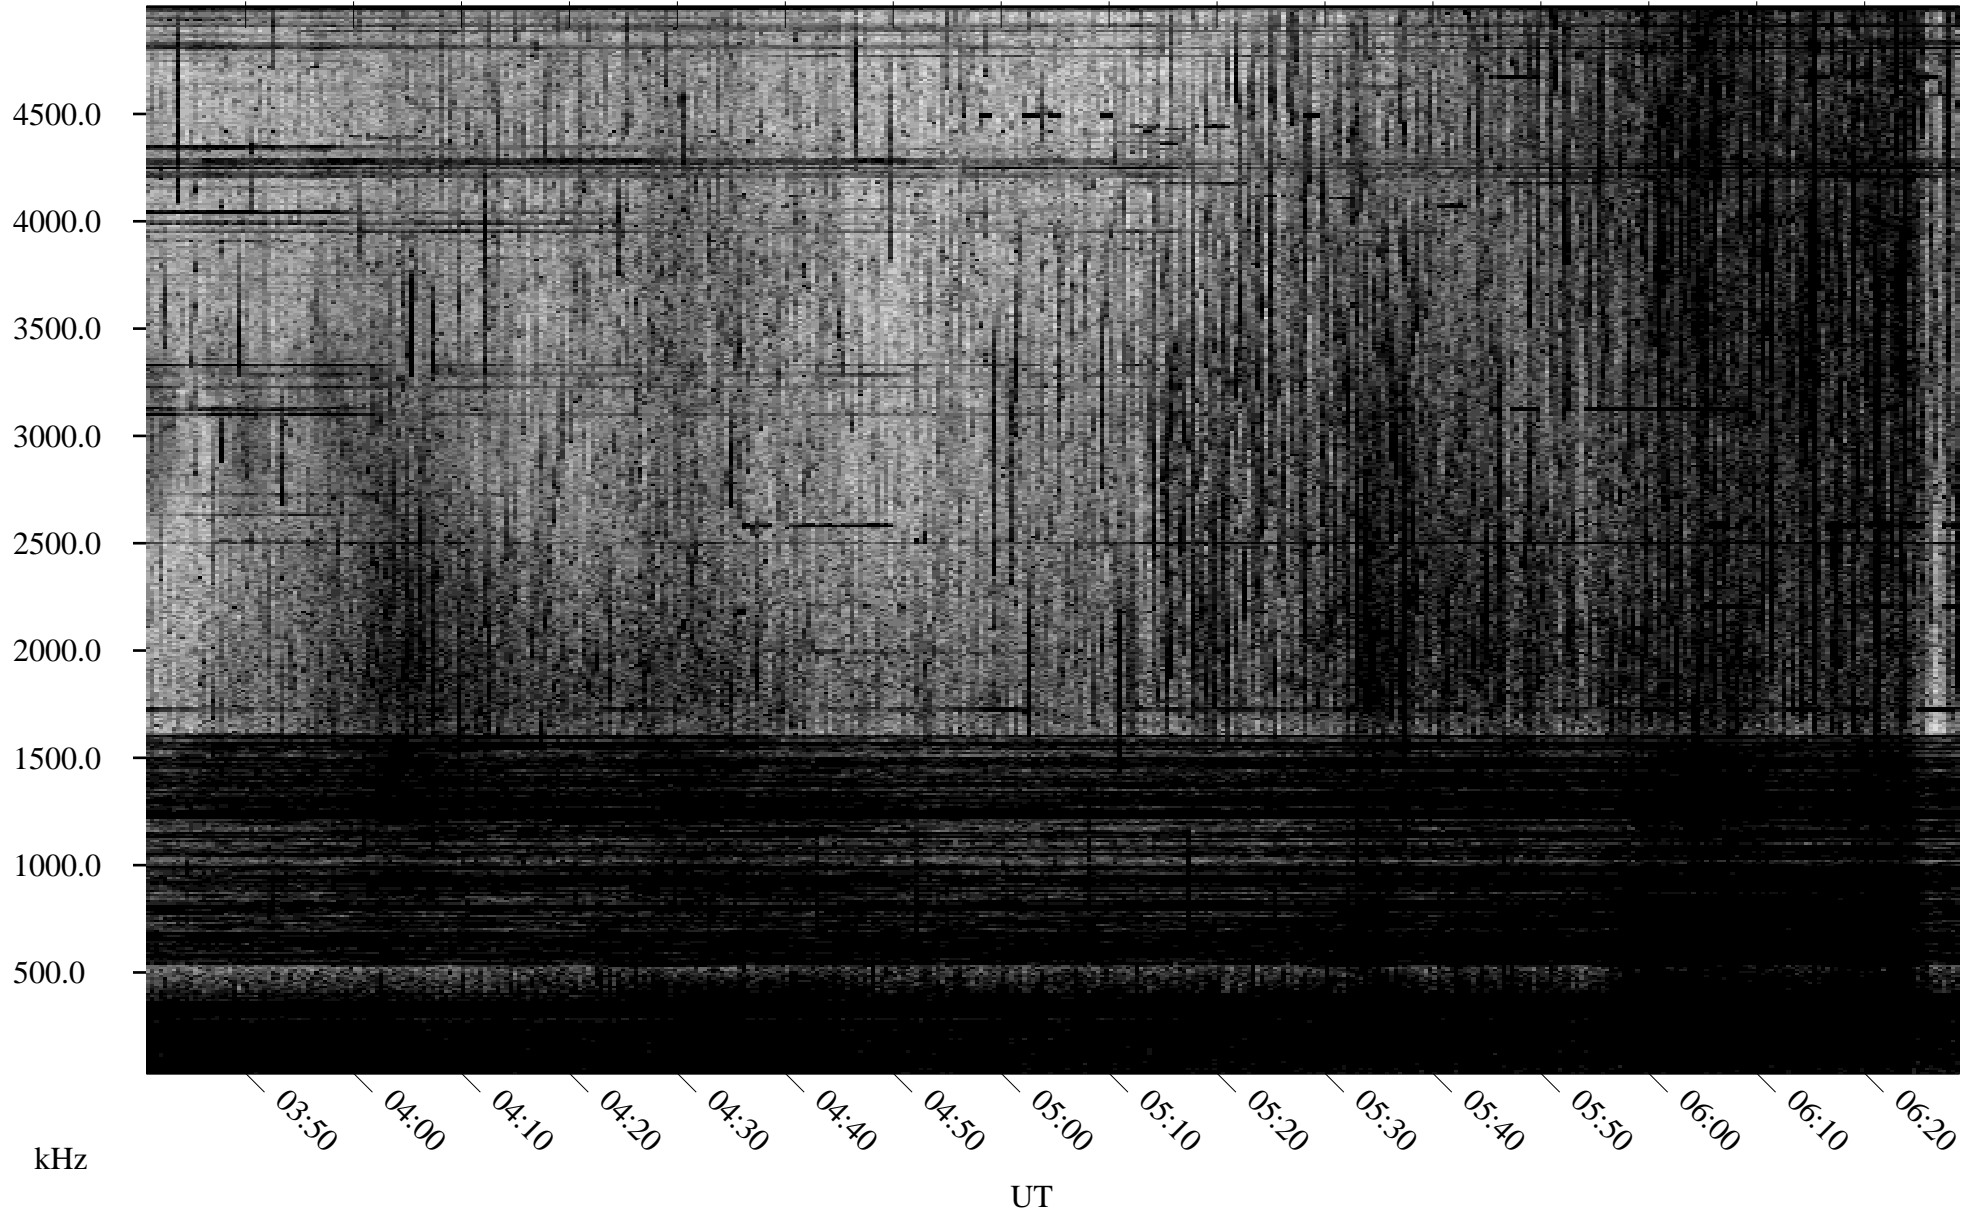

08/30/1995 Churchill, Manitoba

Linear Scale Black = 161 White = 15

ch95242l.r00m max_12

Page 1

08/30/1995 Churchill, Manitoba

Linear Scale Black = 161 White = 15

ch95242l.r00m max_12

Page 2

08/30/1995 Churchill, Manitoba

Linear Scale Black = 161 White = 15

ch95242l.r00m max_12

Page 3

08/30/1995 Churchill, Manitoba

Linear Scale Black = 161 White = 15

ch95242l.r00m max_12

Page 4

08/30/1995 Churchill, Manitoba

Linear Scale Black = 161 White = 15

ch95242l.r00m max_12

Page 5