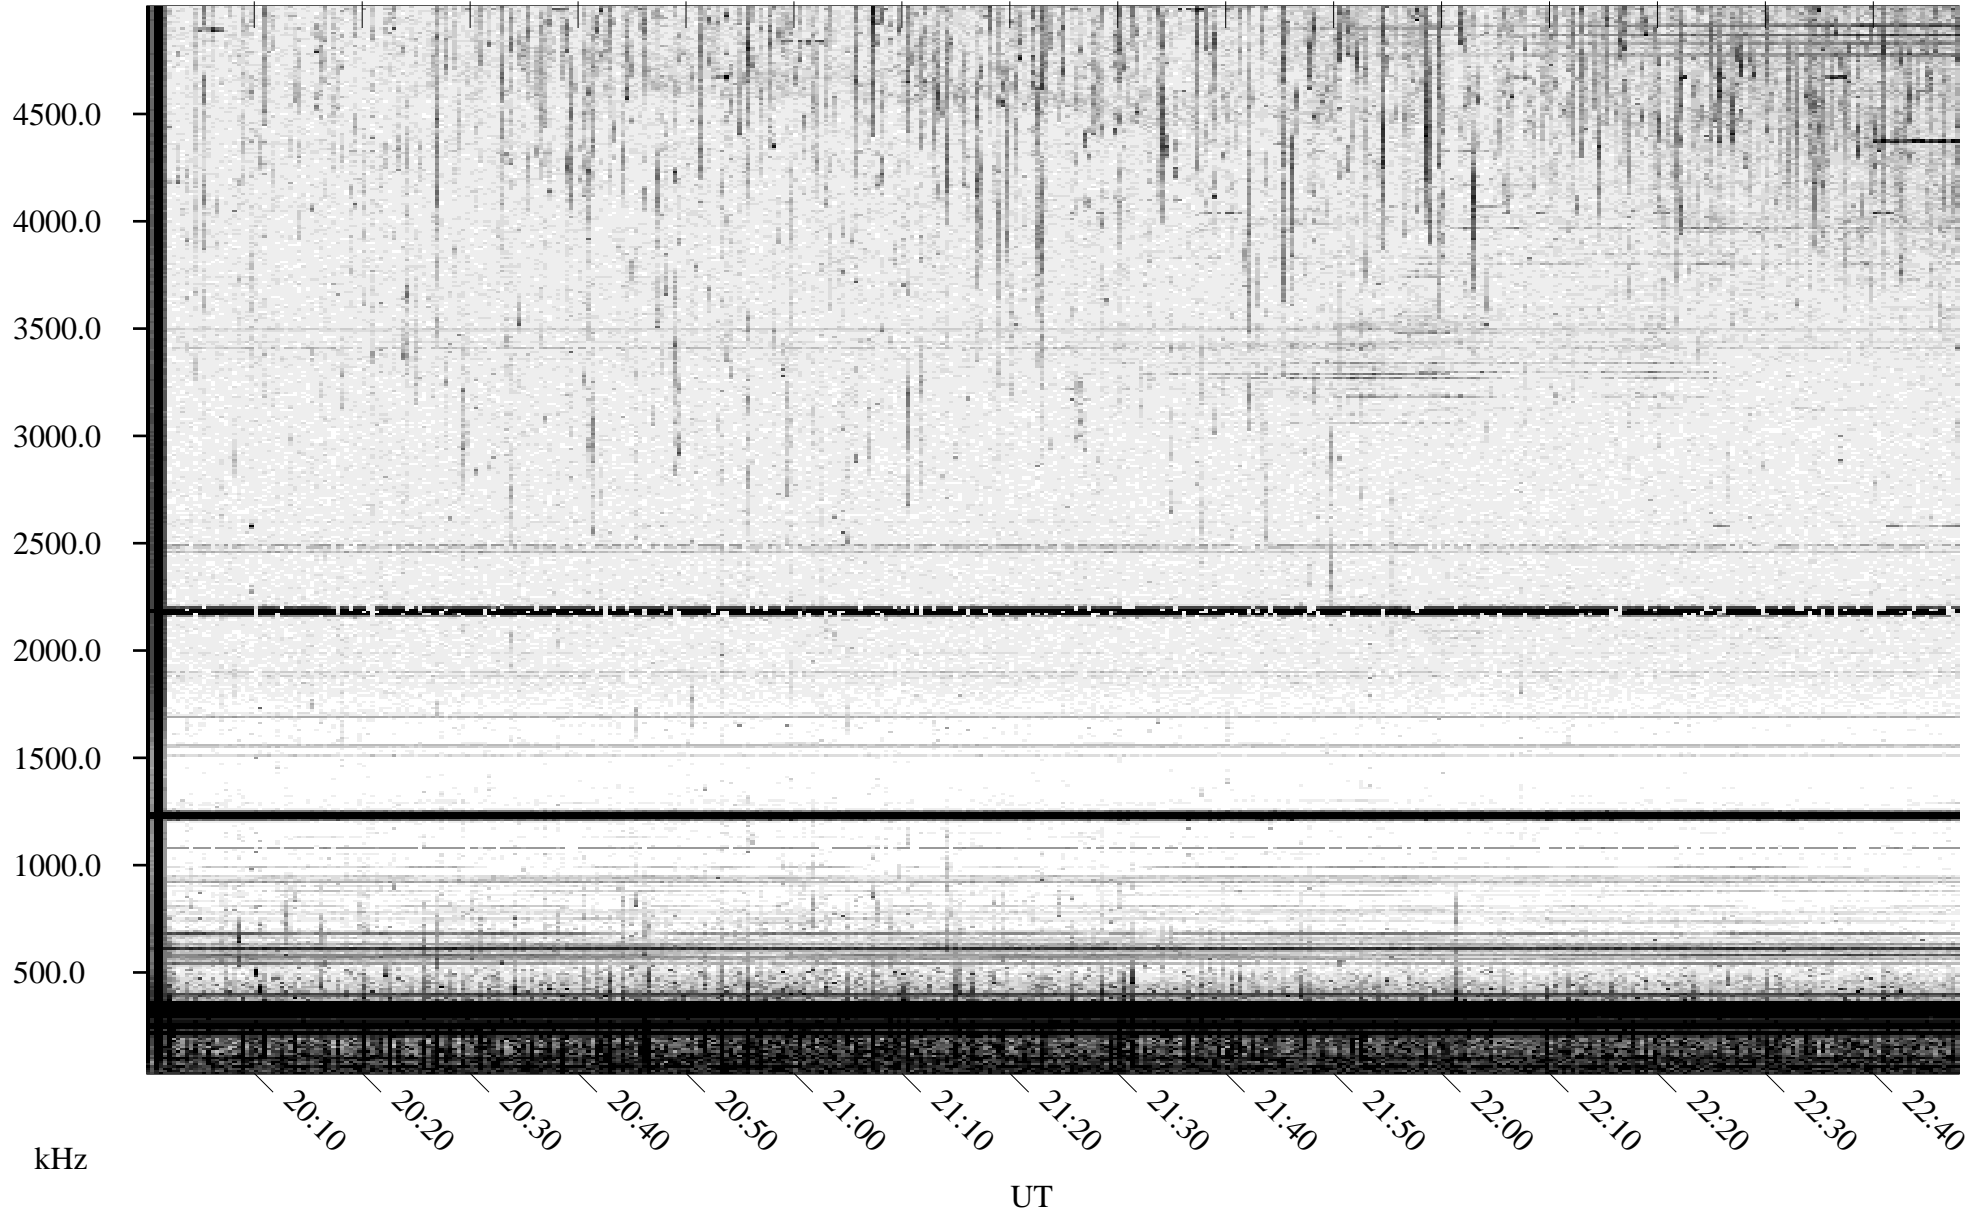

08/30/1995 Churchill, Manitoba

Linear Scale Black = 161 White = 15

ch95242l.r04m max_12

Page 1

08/30/1995 Churchill, Manitoba

Linear Scale Black = 161 White = 15

ch95242l.r04m max_12

Page 2

UT