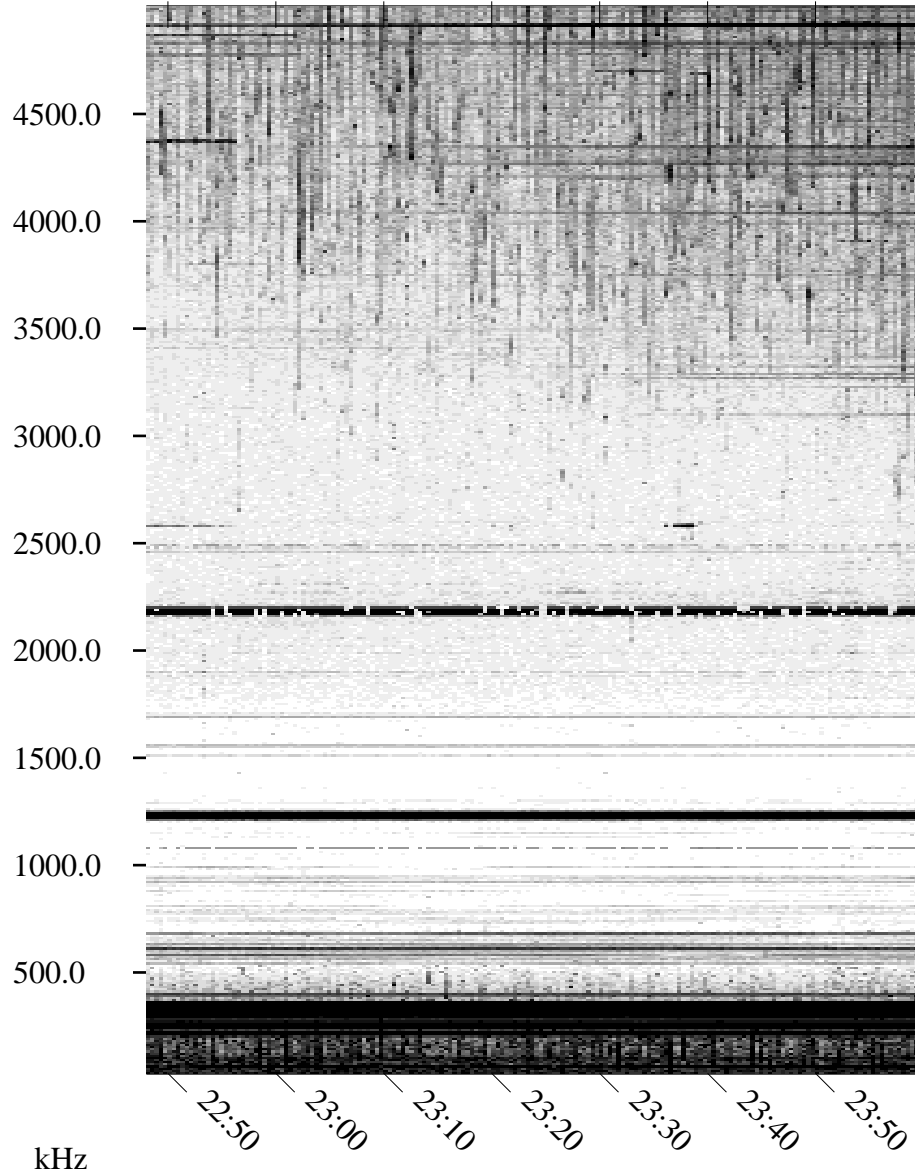

08/30/1995 Churchill, Manitoba

Linear Scale Black = 161 White = 15

ch95242l.r04m max_12

Page 1

08/30/1995 Churchill, Manitoba

Linear Scale Black = 161 White = 15

ch95242l.r04m max_12

Page 2

UT