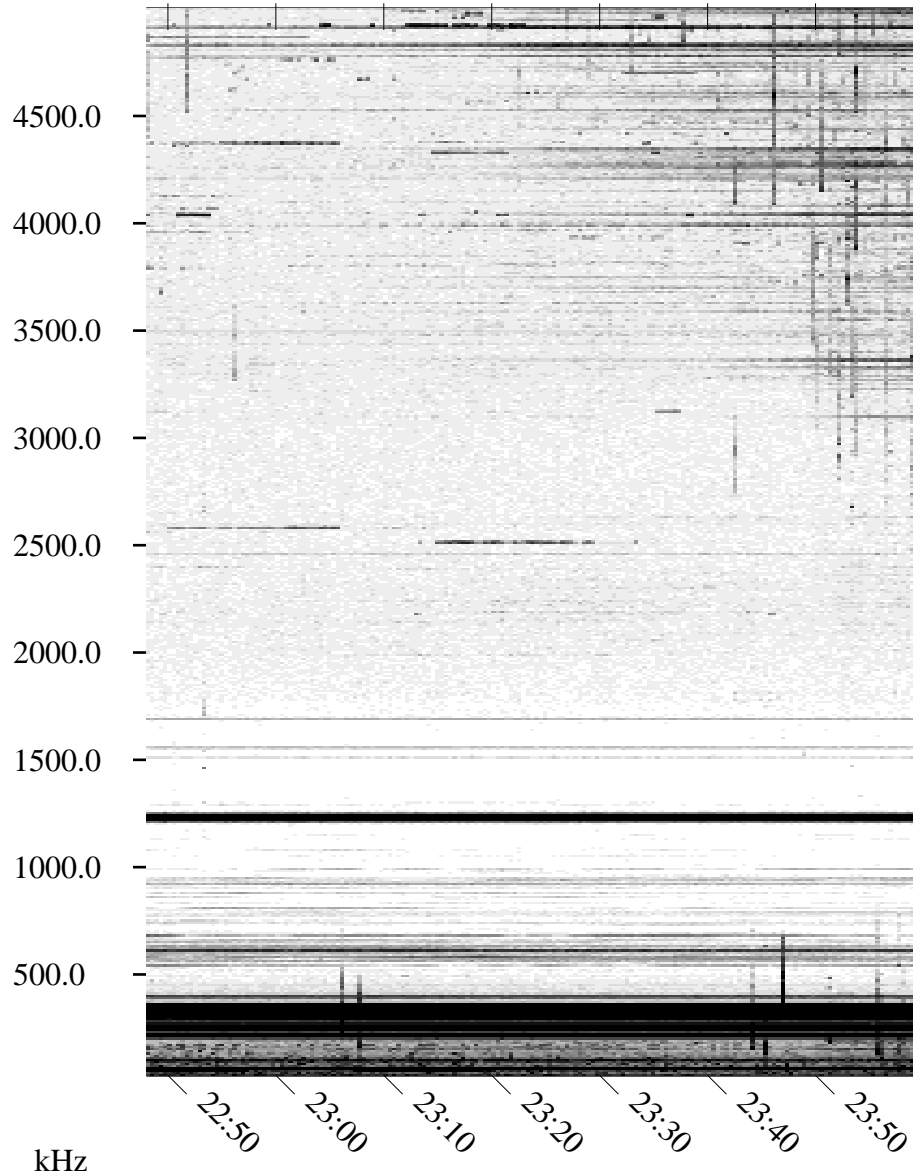

# 08/31/1995 Churchill, Manitoba

Linear Scale Black = 161 White = 15

ch95243l.r00m max\_12

Page 1

# 08/31/1995 Churchill, Manitoba

Linear Scale Black = 161 White = 15

ch95243l.r00m max\_12

UT