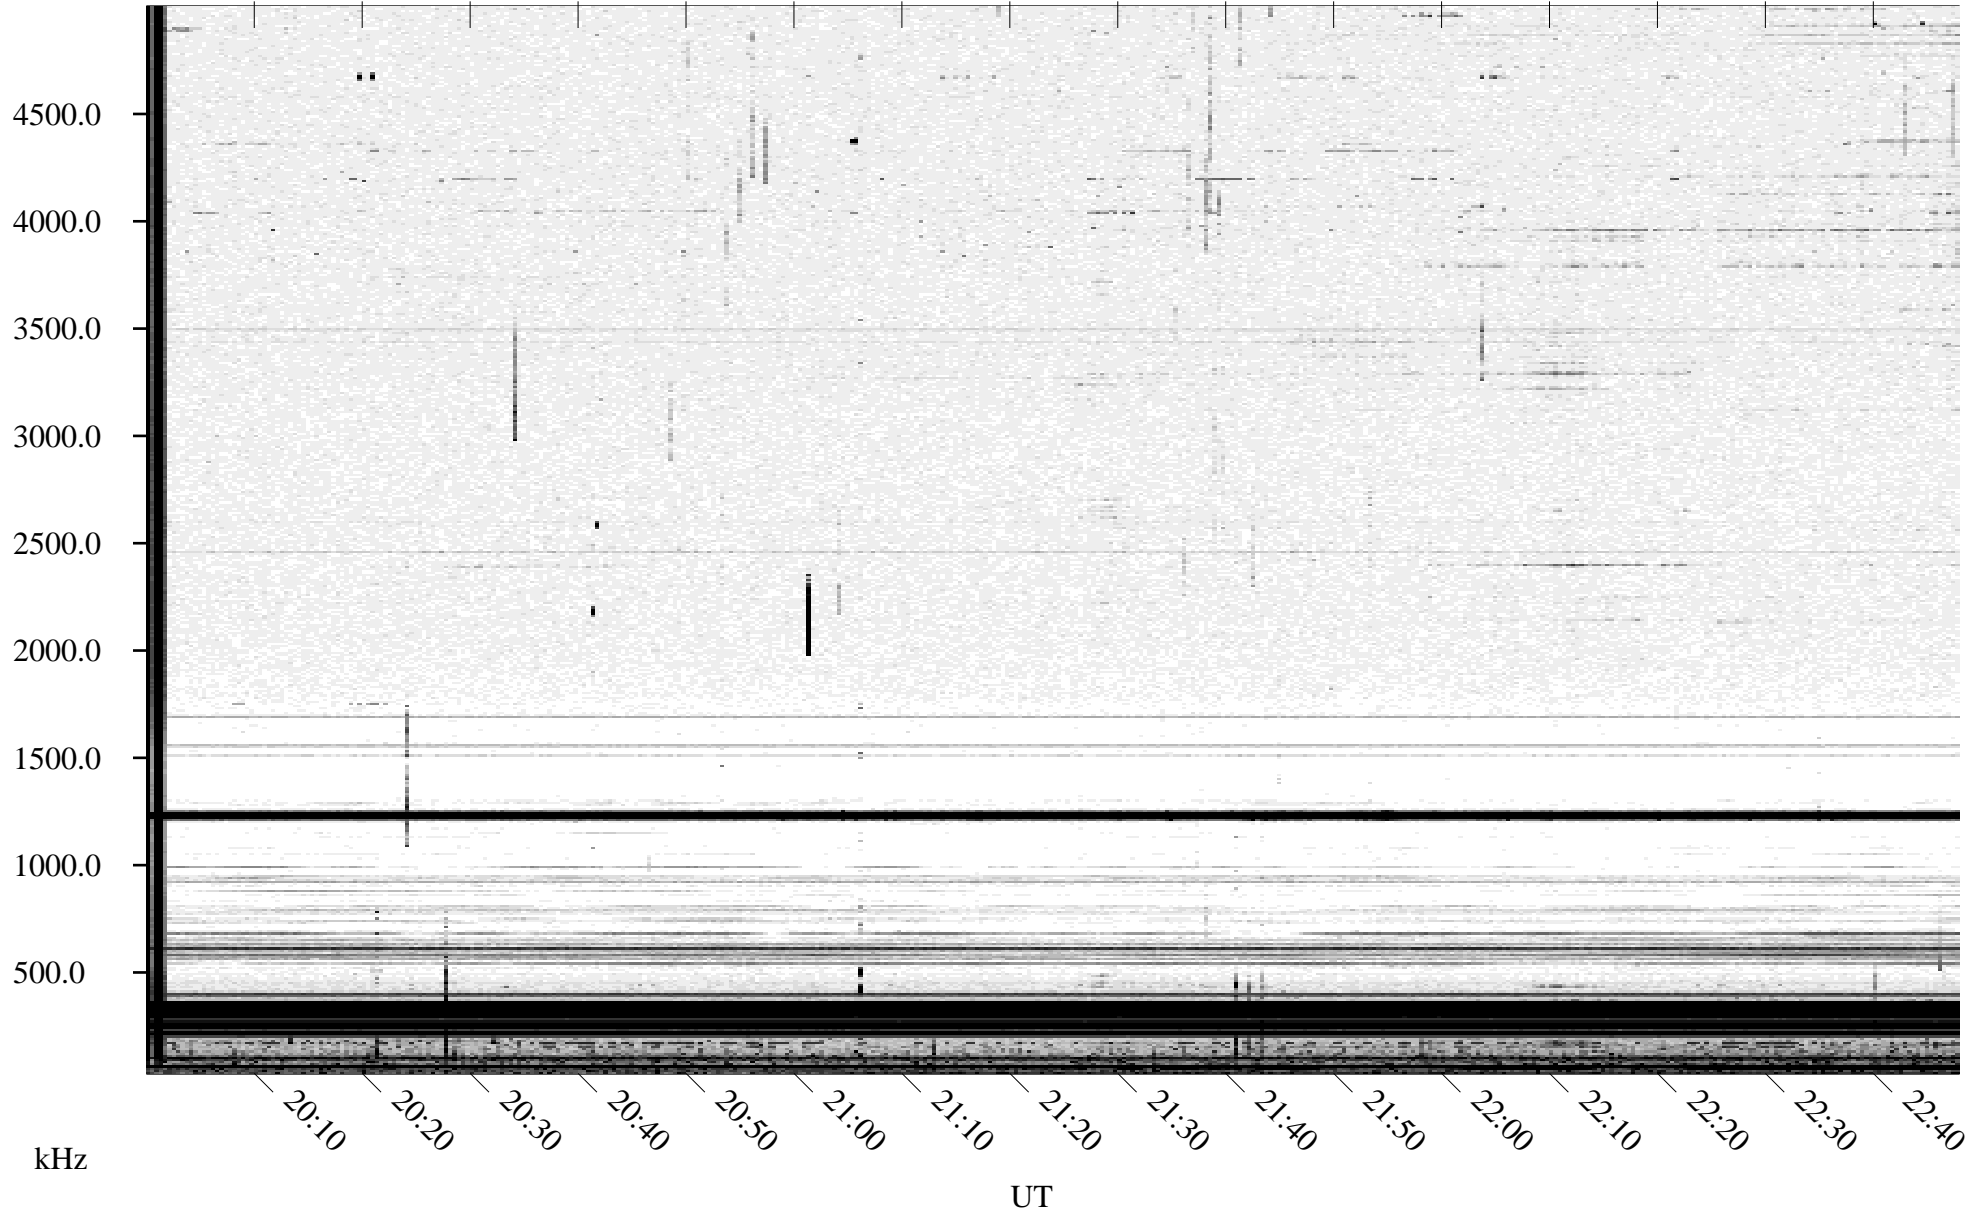

# 08/31/1995 Churchill, Manitoba

Linear Scale Black = 161 White = 15

ch95243l.r00m max\_12

Page 1

# 08/31/1995 Churchill, Manitoba

Linear Scale Black = 161 White = 15

ch95243l.r00m max\_12

UT