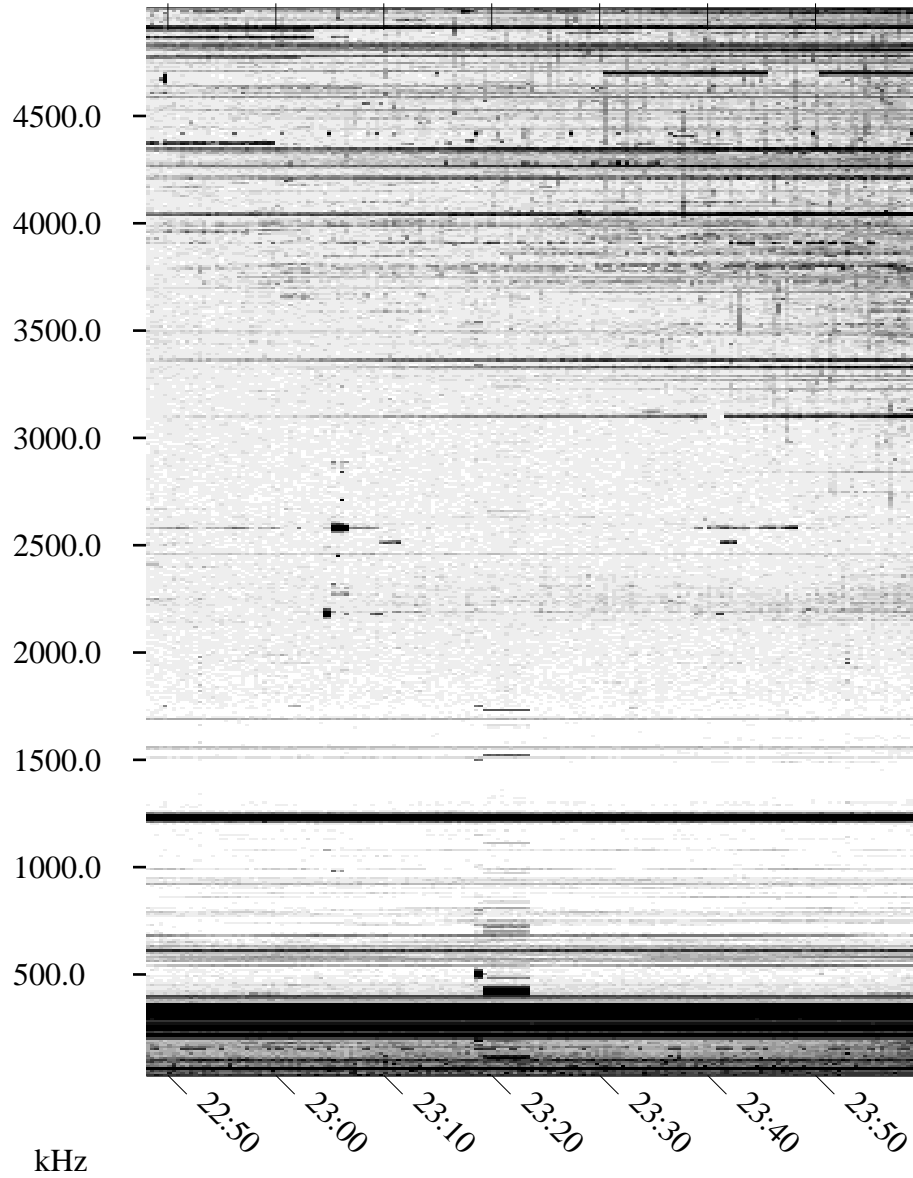

09/02/1995 Churchill, Manitoba

Linear Scale Black = 161 White = 15

ch952451.r00m max_12

Page 1

09/02/1995 Churchill, Manitoba

Linear Scale Black = 161 White = 15

ch95245l.r00m max_12

Page 2

UT