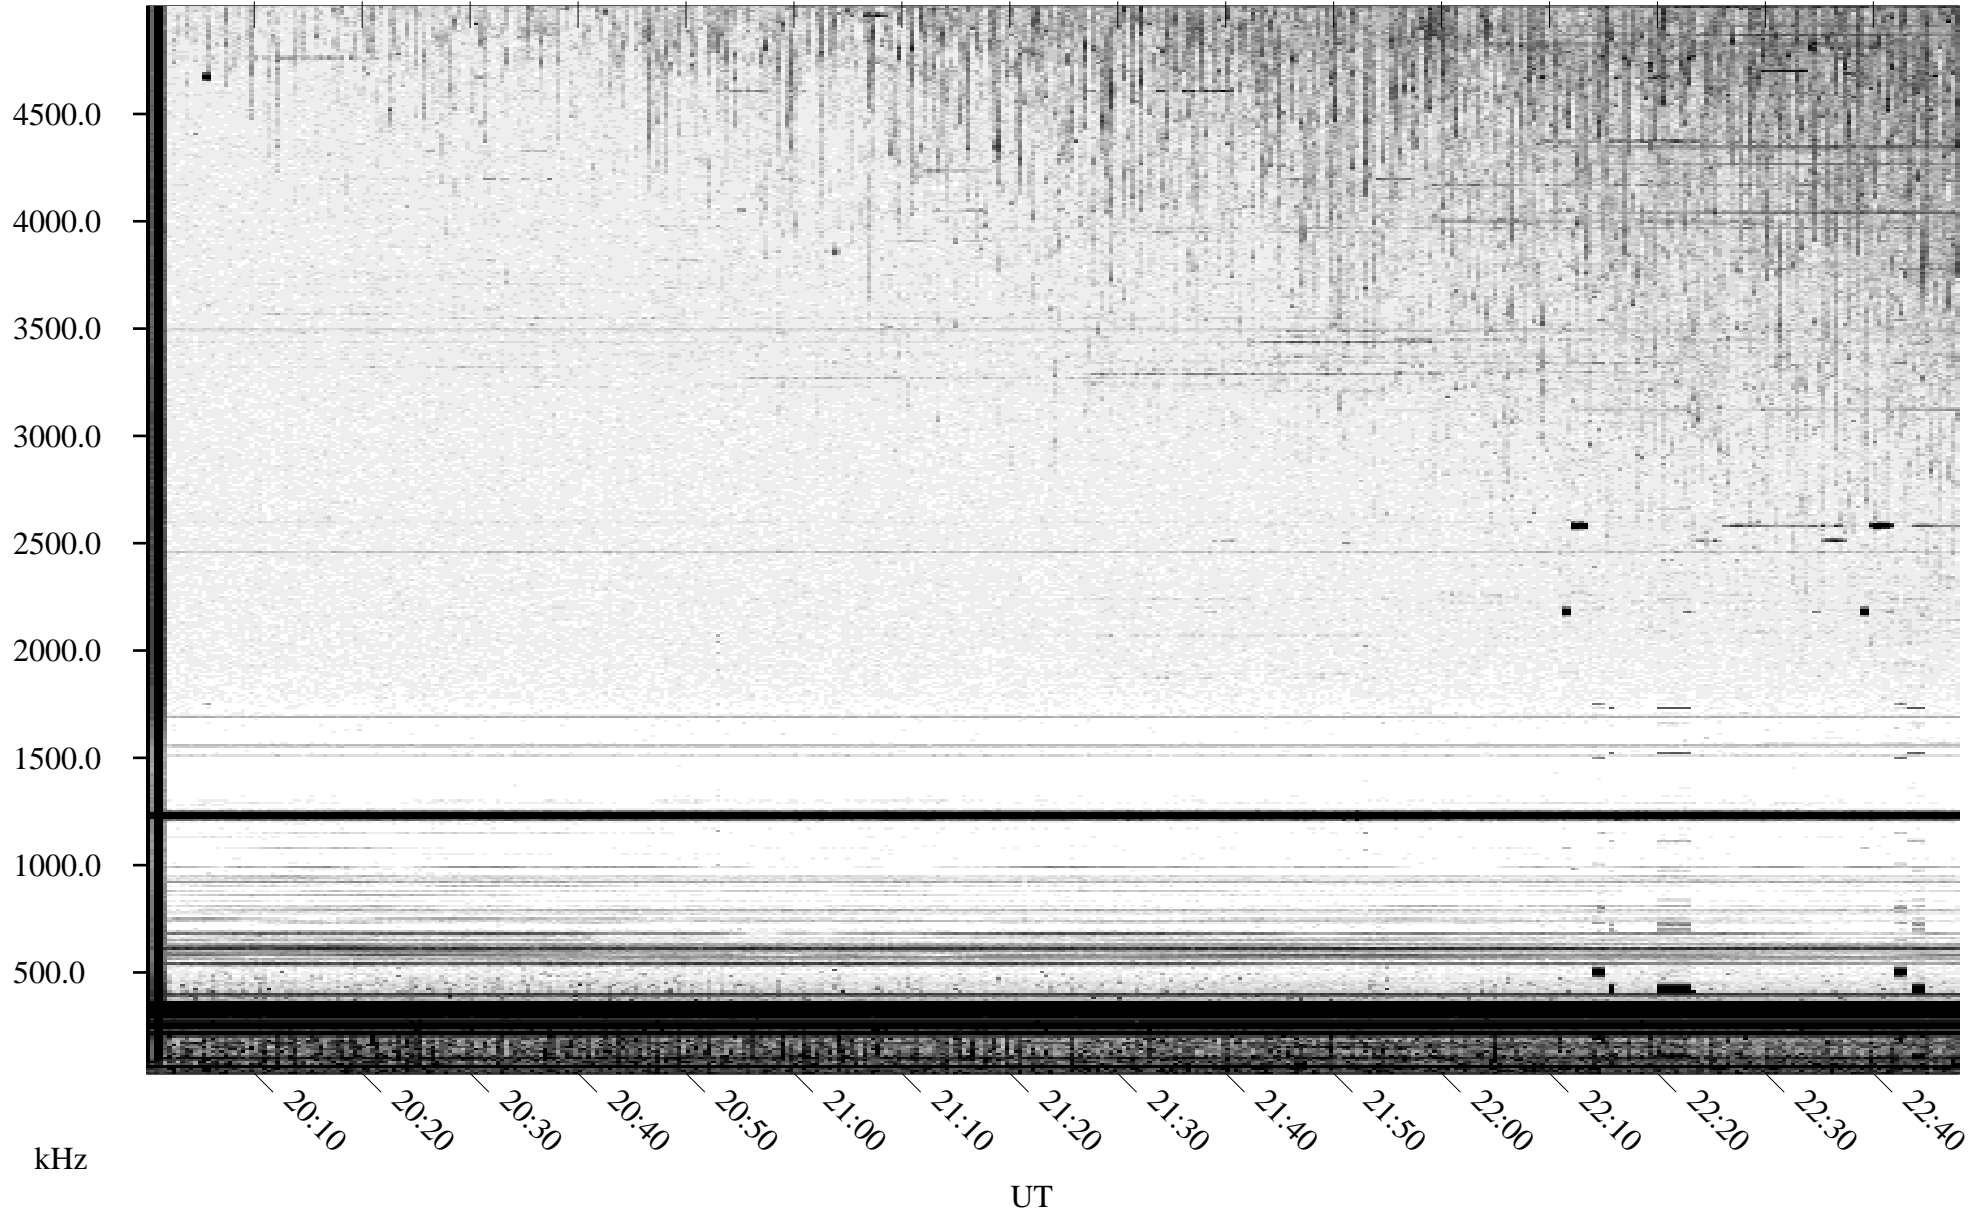

09/04/1995 Churchill, Manitoba

Linear Scale Black = 161 White = 15

ch95247l.r00m max_12

Page 1

09/04/1995 Churchill, Manitoba

Linear Scale Black = 161 White = 15

ch95247l.r00m max_12

Page 2

UT