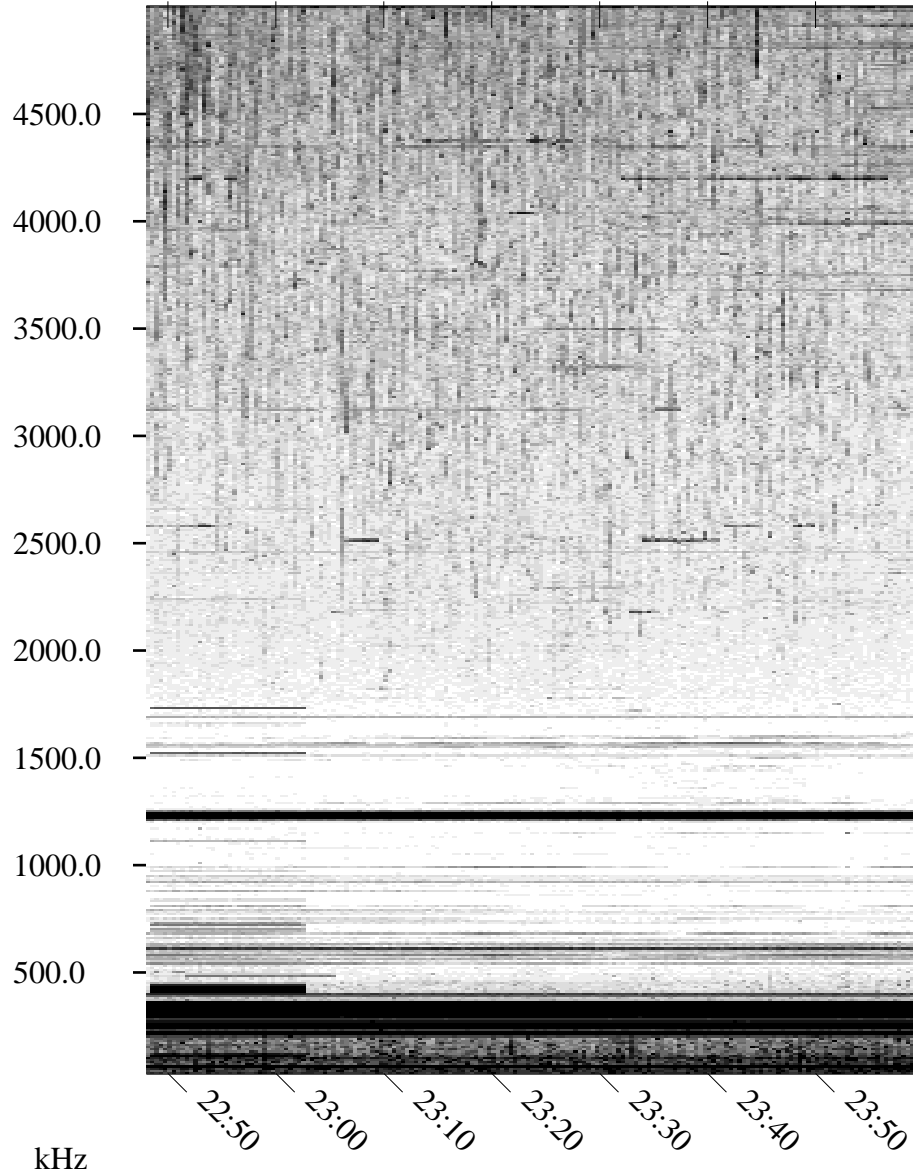

09/04/1995 Churchill, Manitoba

Linear Scale Black = 161 White = 15

ch95247l.r00m max_12

Page 1

09/04/1995 Churchill, Manitoba

Linear Scale Black = 161 White = 15

ch95247l.r00m max_12

Page 2

UT