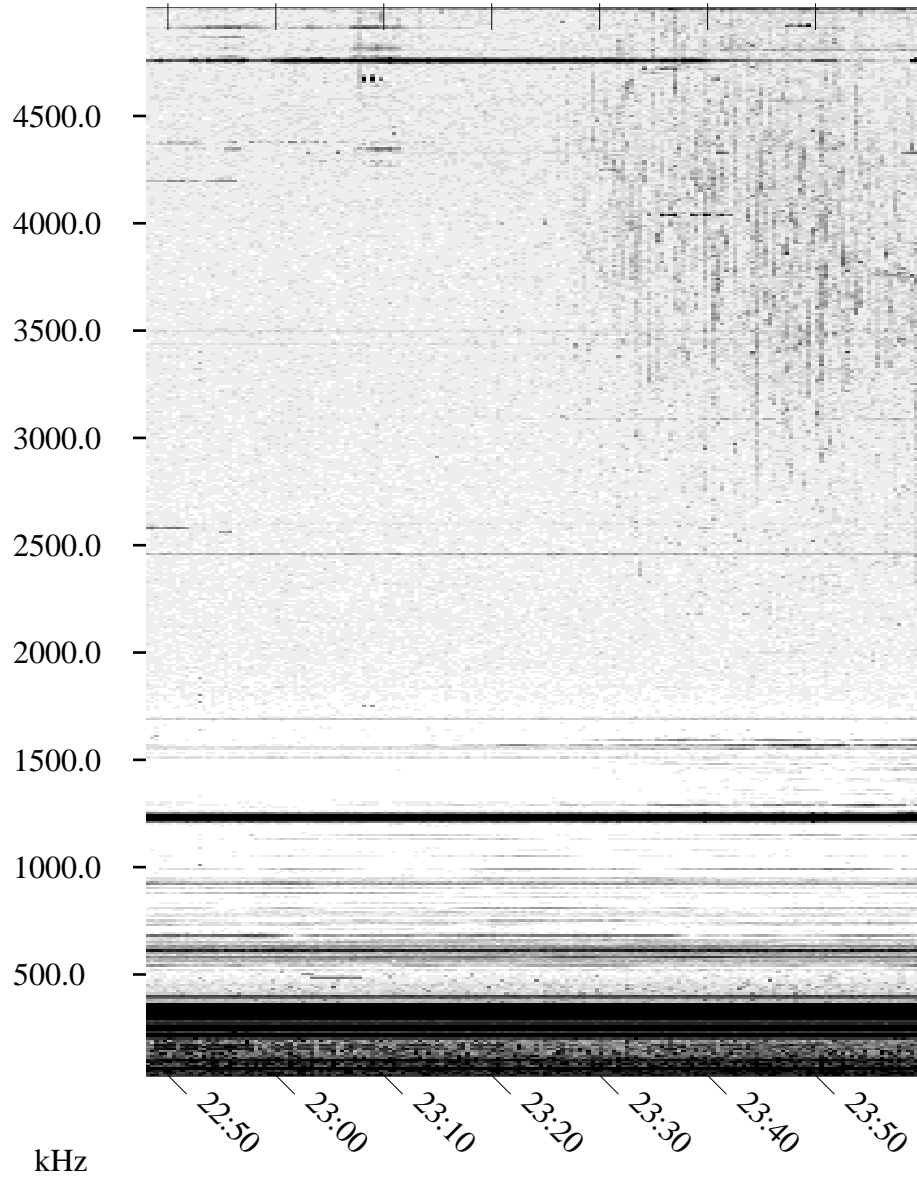

09/05/1995 Churchill, Manitoba

Linear Scale Black = 161 White = 15

ch95248l.r00m max_12

Page 1

09/05/1995 Churchill, Manitoba

Linear Scale Black = 161 White = 15

ch95248l.r00m max_12

Page 2

UT