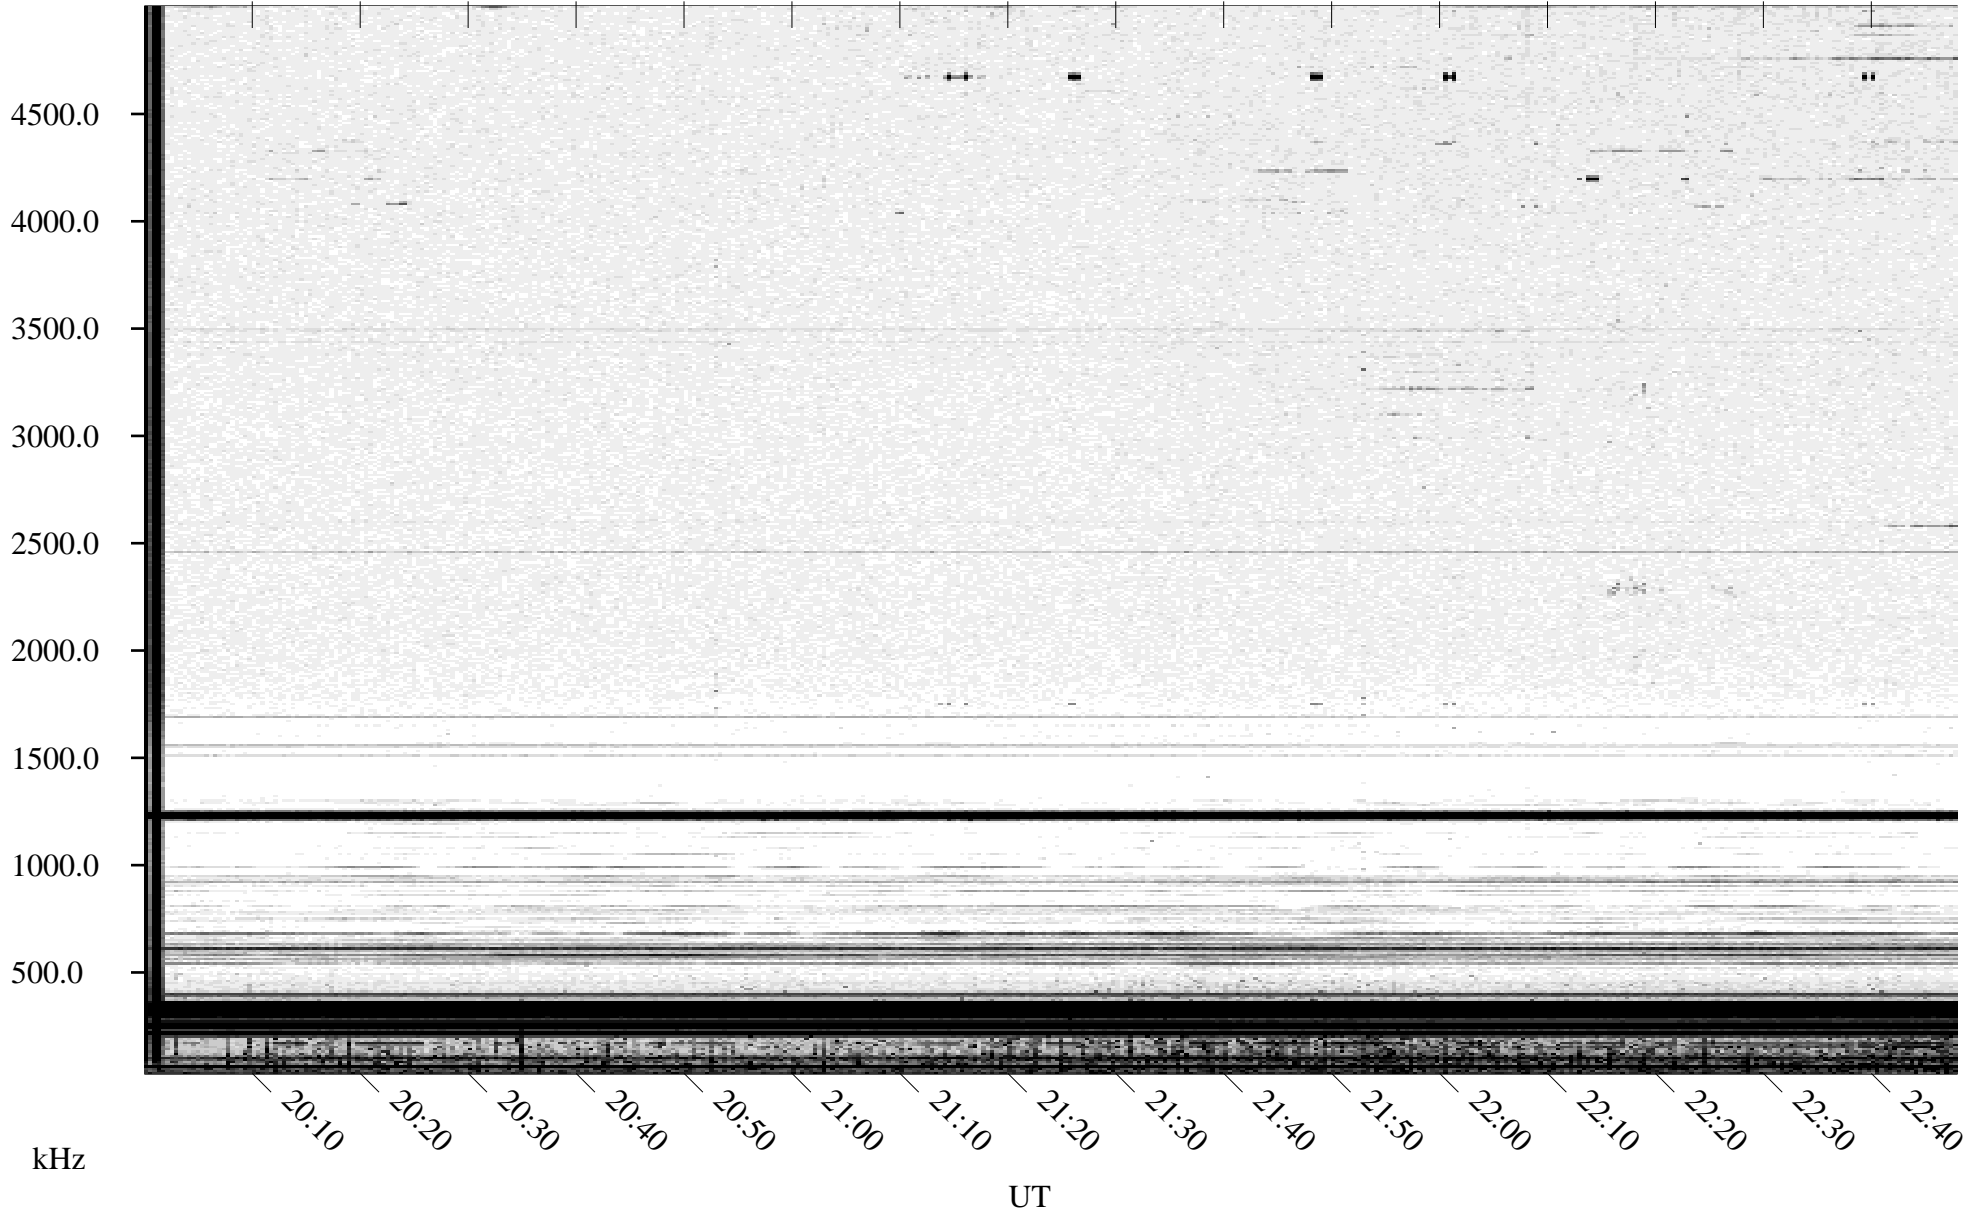

09/05/1995 Churchill, Manitoba

Linear Scale Black = 161 White = 15

ch95248l.r00m max_12

Page 1

09/05/1995 Churchill, Manitoba

Linear Scale Black = 161 White = 15

ch95248l.r00m max_12

Page 2