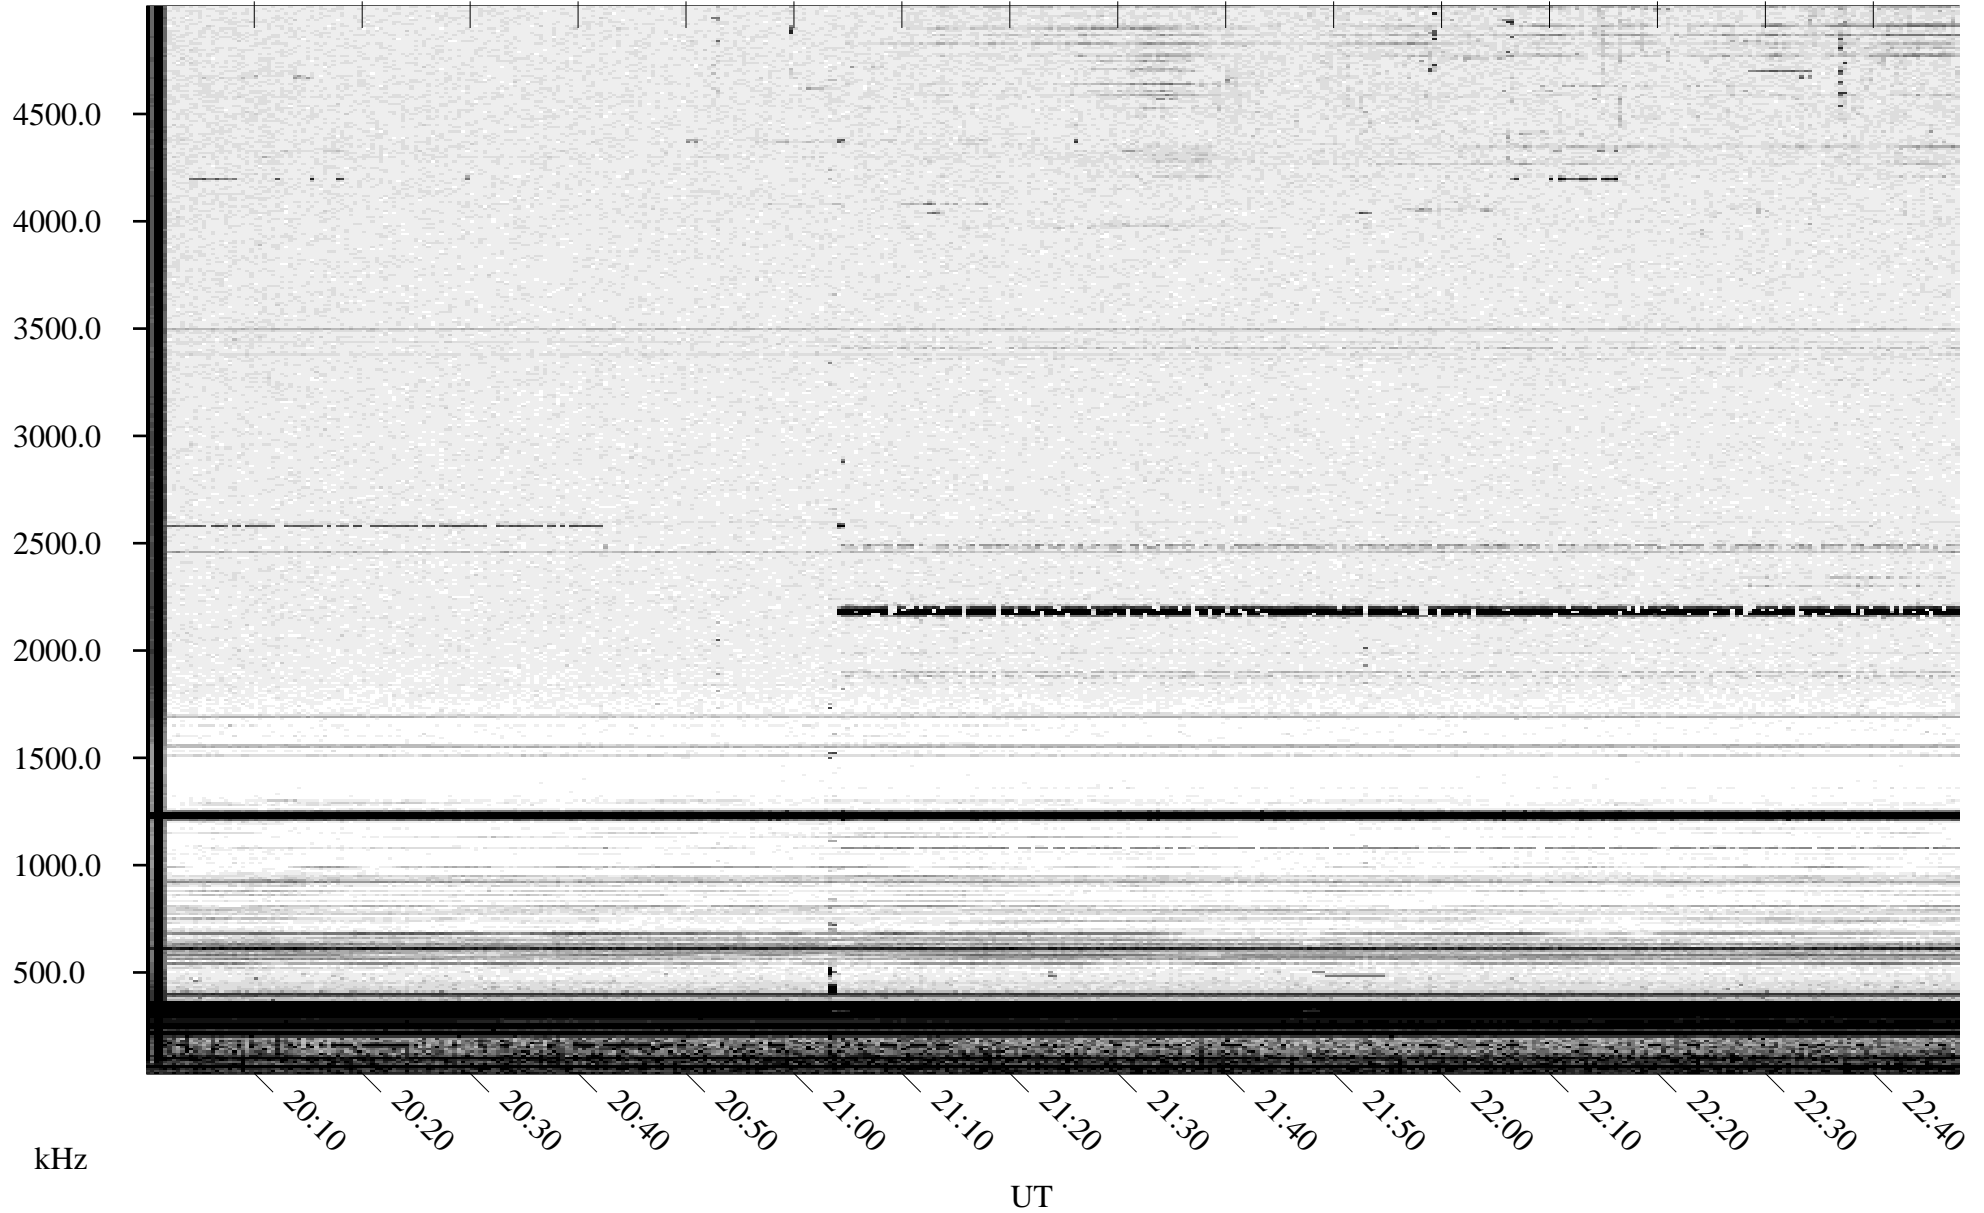

09/06/1995 Churchill, Manitoba

Linear Scale Black = 161 White = 15

ch95249l.r00m max_12

Page 1

09/06/1995 Churchill, Manitoba

Linear Scale Black = 161 White = 15

ch95249l.r00m max_12

Page 2

UT