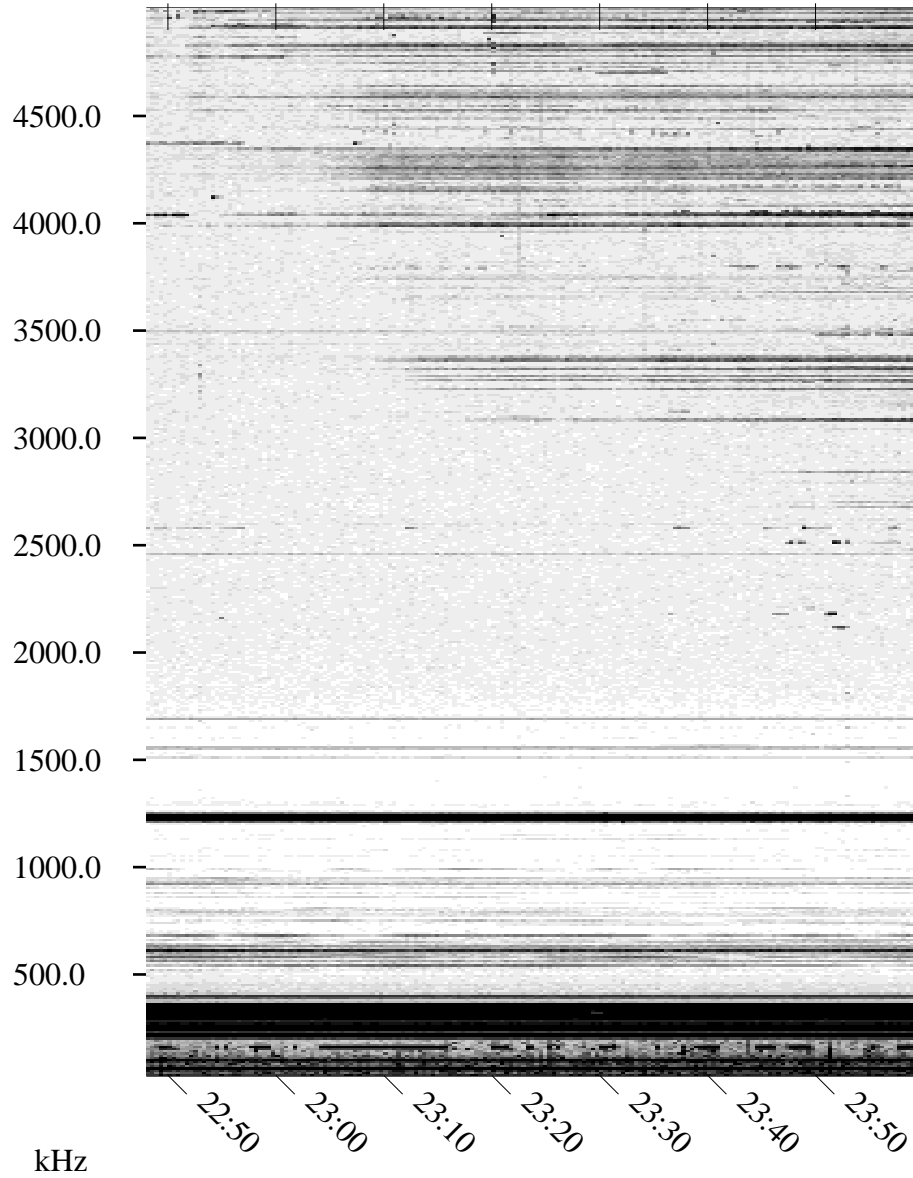

# 09/07/1995 Churchill, Manitoba

Linear Scale Black = 161 White = 15

ch95250l.r00m max\_12

Page 1

# 09/07/1995 Churchill, Manitoba

Linear Scale    Black = 161    White = 15

ch95250l.r00m max\_12

Page 2

UT