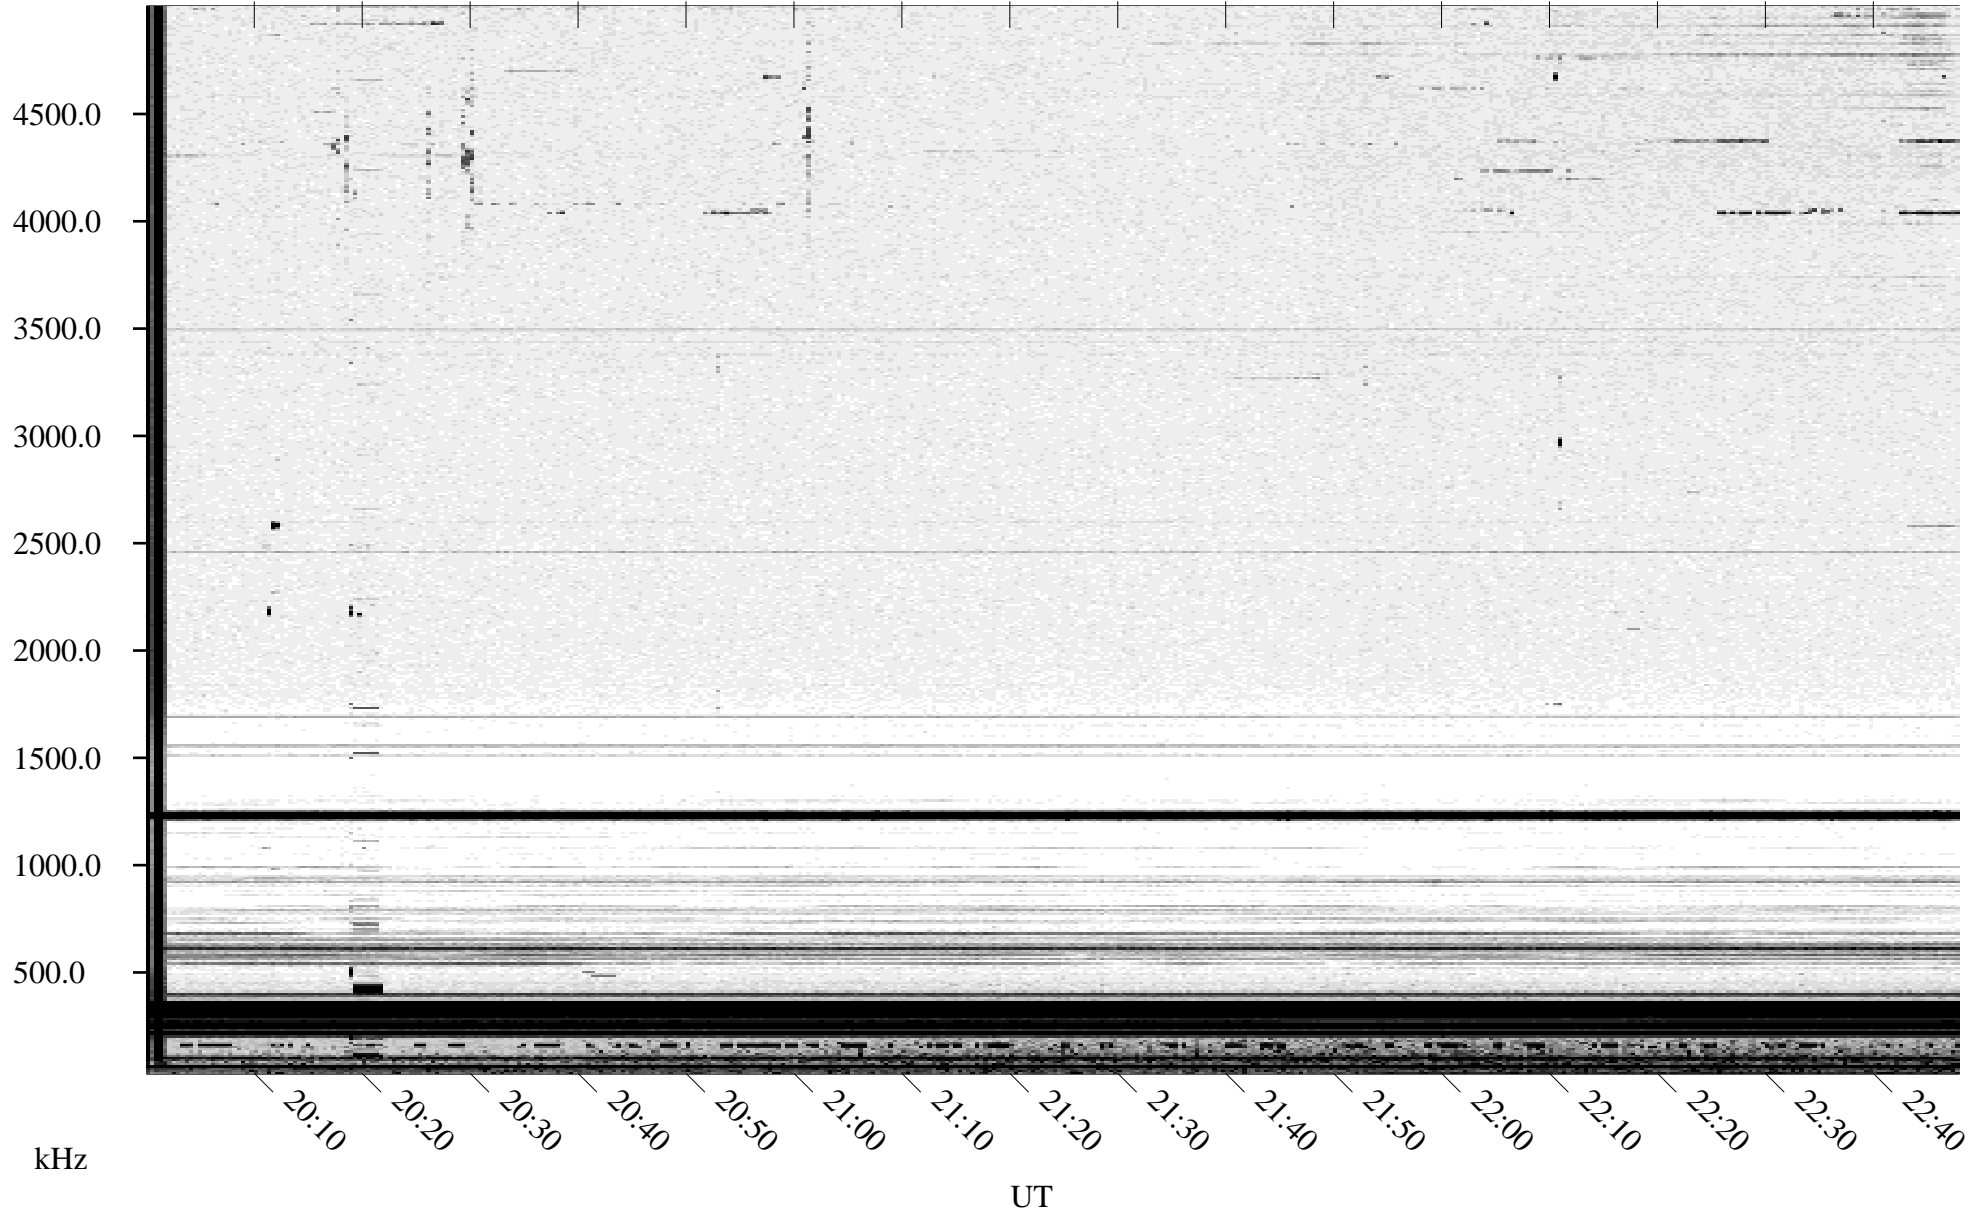

# 09/07/1995 Churchill, Manitoba

Linear Scale Black = 161 White = 15

ch95250l.r00m max\_12

Page 1

# 09/07/1995 Churchill, Manitoba

Linear Scale    Black = 161    White = 15

ch95250l.r00m max\_12

Page 2

UT