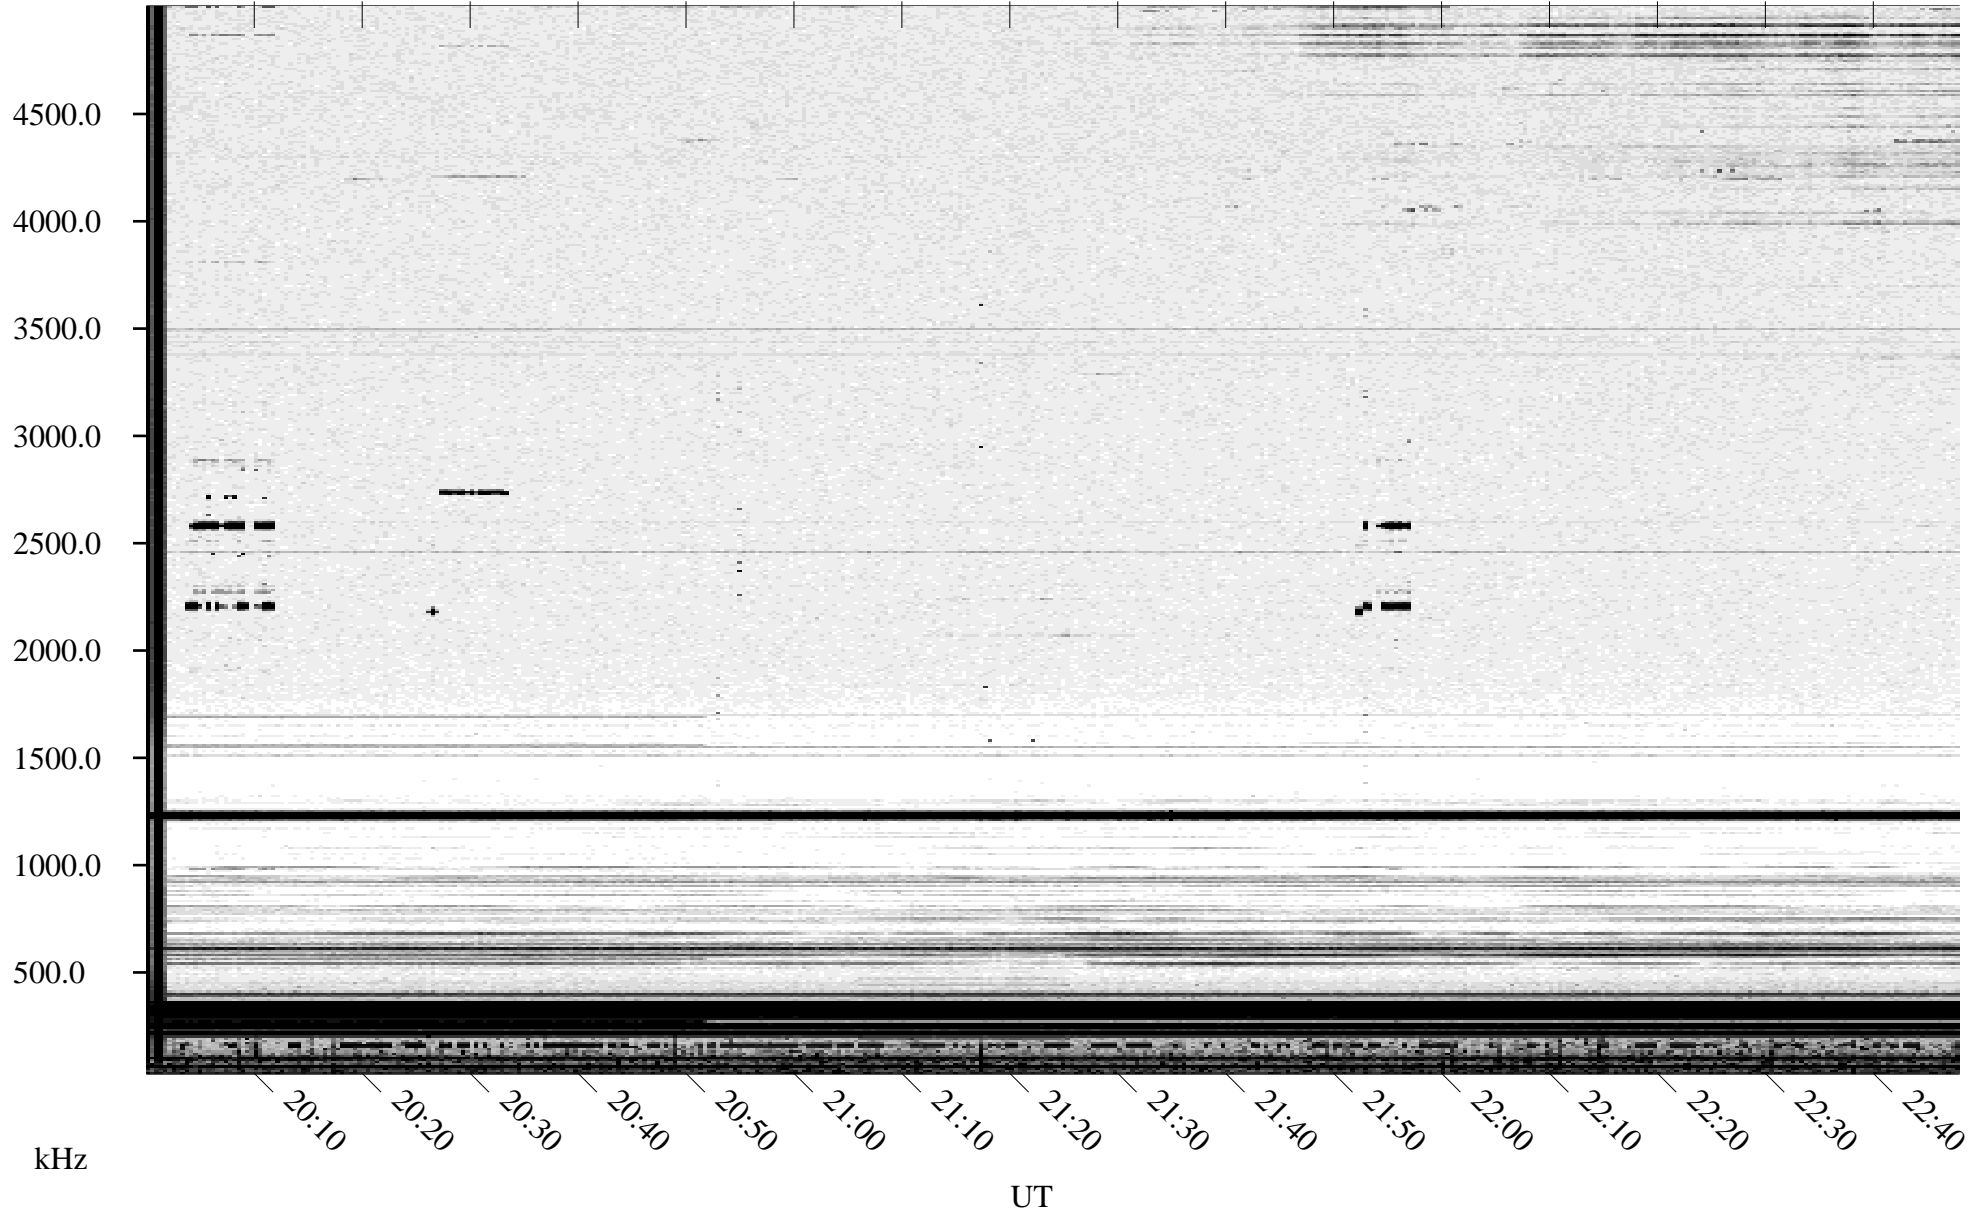

09/08/1995 Churchill, Manitoba

Linear Scale Black = 161 White = 15

ch952511.r00m max_12

Page 1

09/08/1995 Churchill, Manitoba

Linear Scale Black = 161 White = 15

ch952511.r00m max_12

Page 2

UT