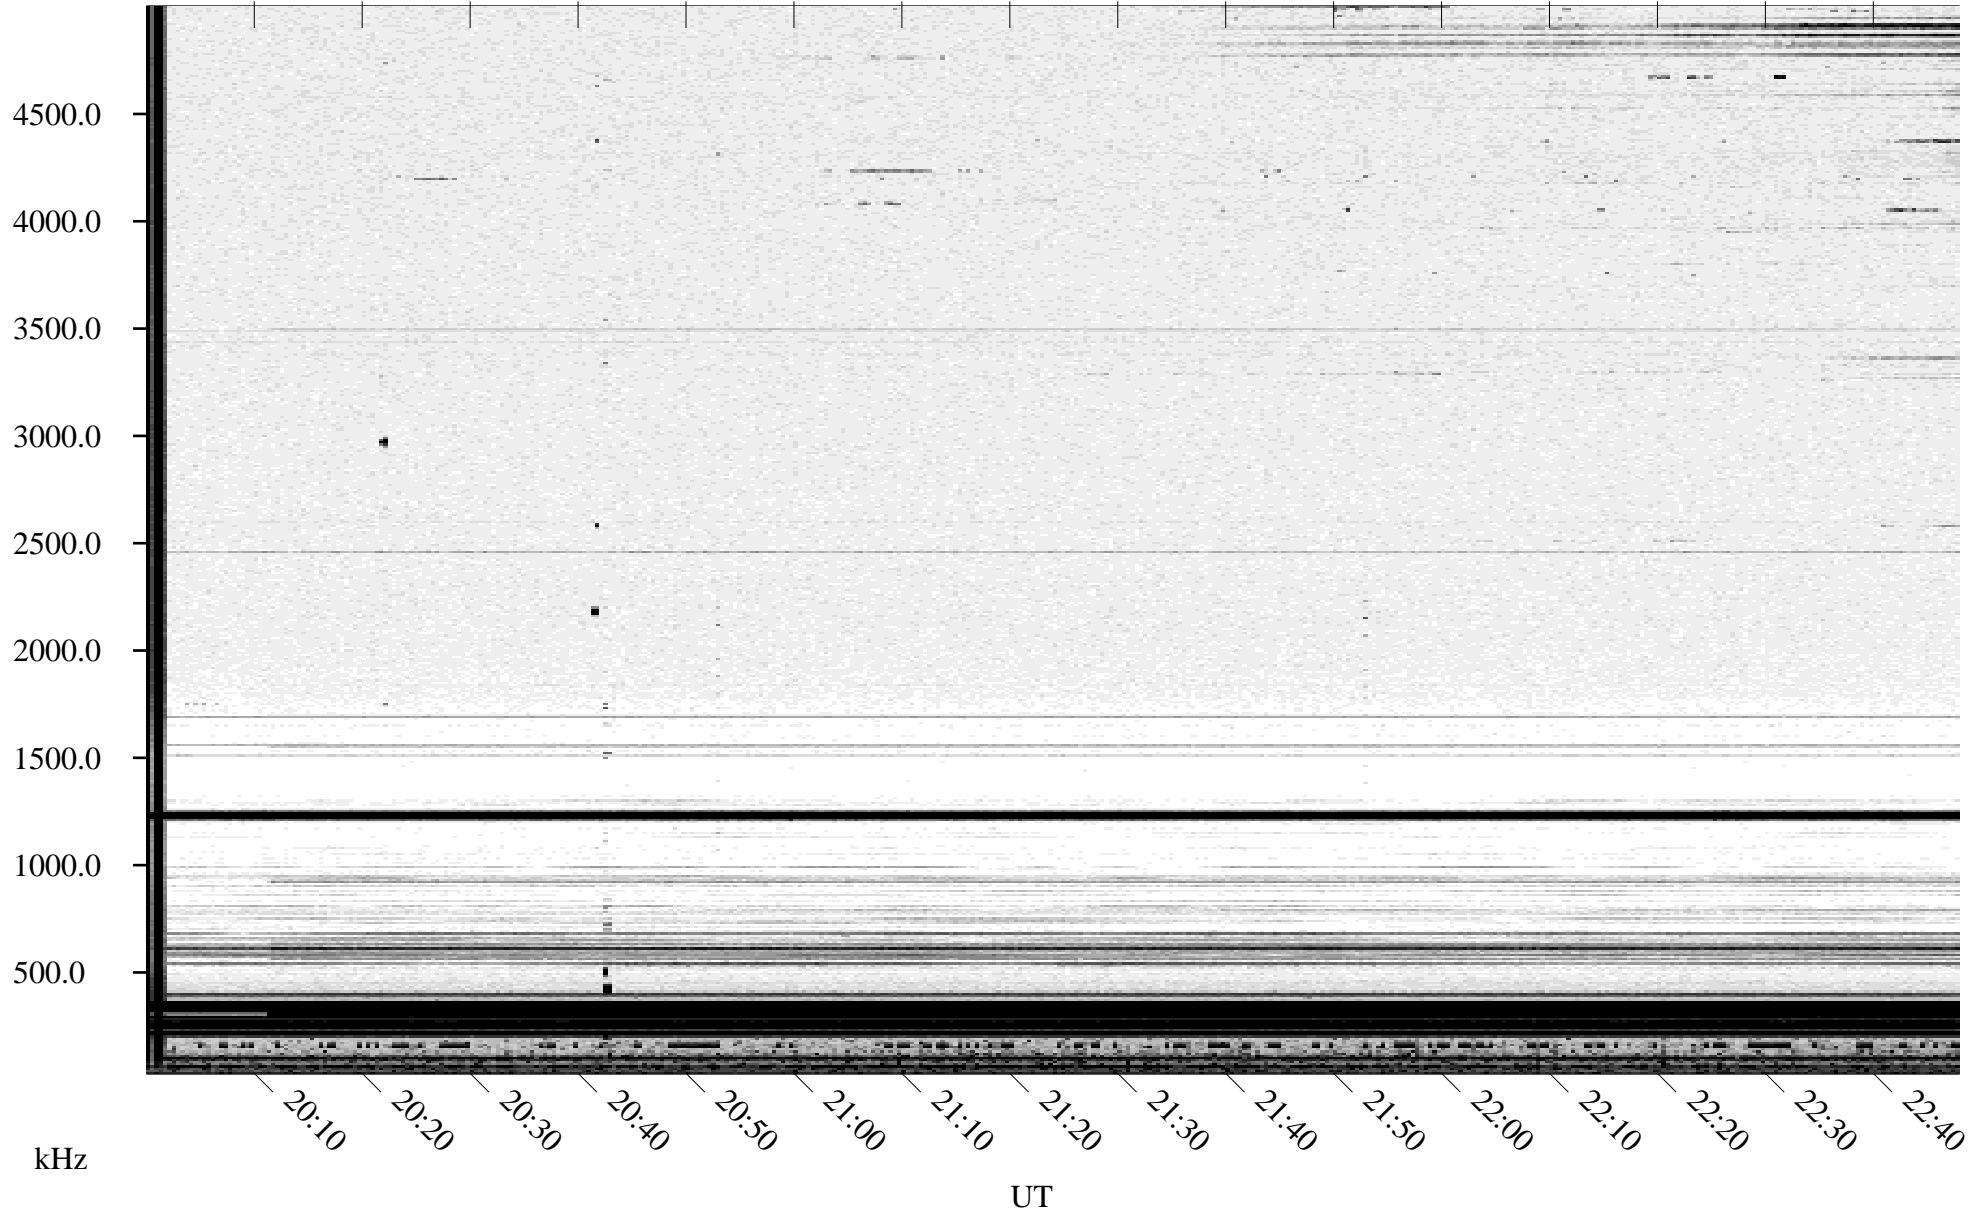

09/09/1995 Churchill, Manitoba

Linear Scale Black = 161 White = 15

ch95252l.r00m max_12

Page 1

09/09/1995 Churchill, Manitoba

Linear Scale Black = 161 White = 15

ch95252l.r00m max_12

Page 2

UT