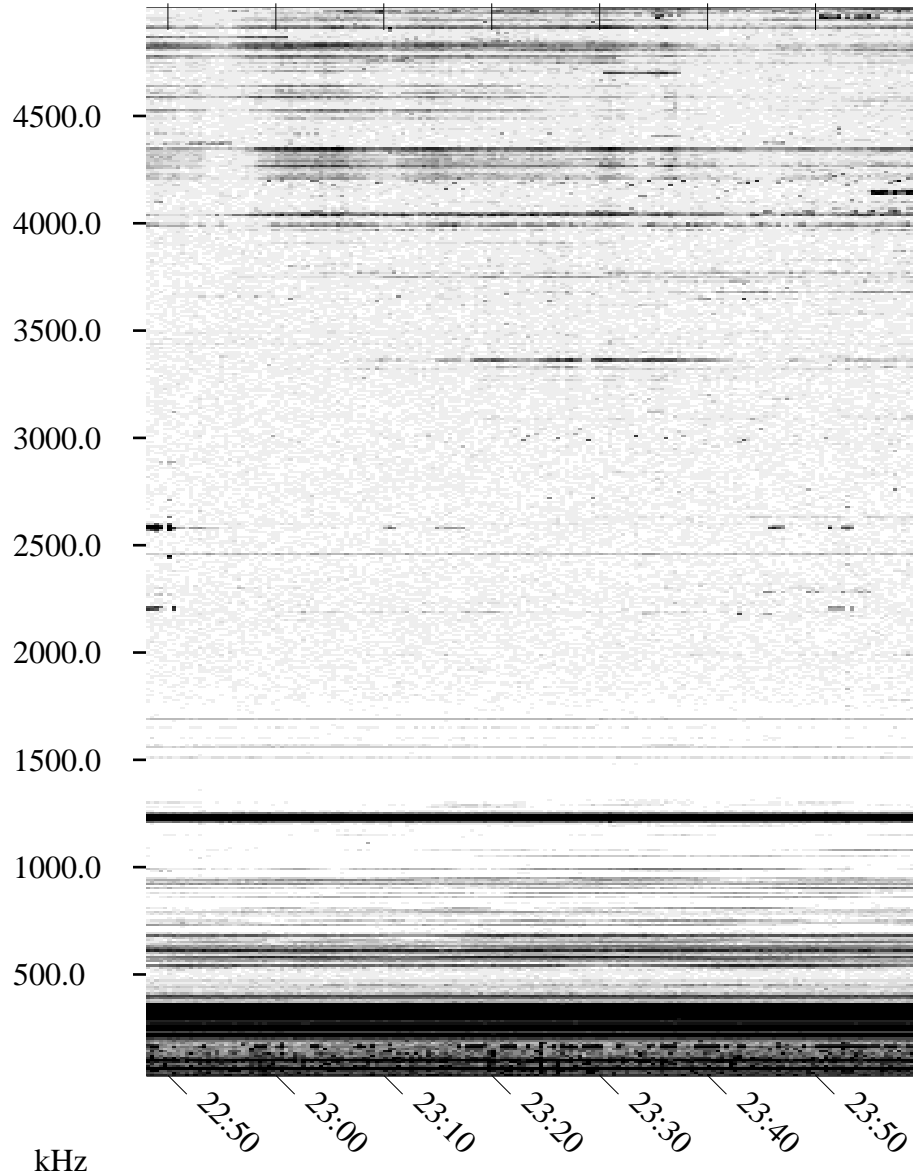

09/10/1995 Churchill, Manitoba

Linear Scale Black = 161 White = 15

ch95253l.r00m max_12

Page 1

09/10/1995 Churchill, Manitoba

Linear Scale Black = 161 White = 15

ch95253l.r00m max_12

Page 2

UT