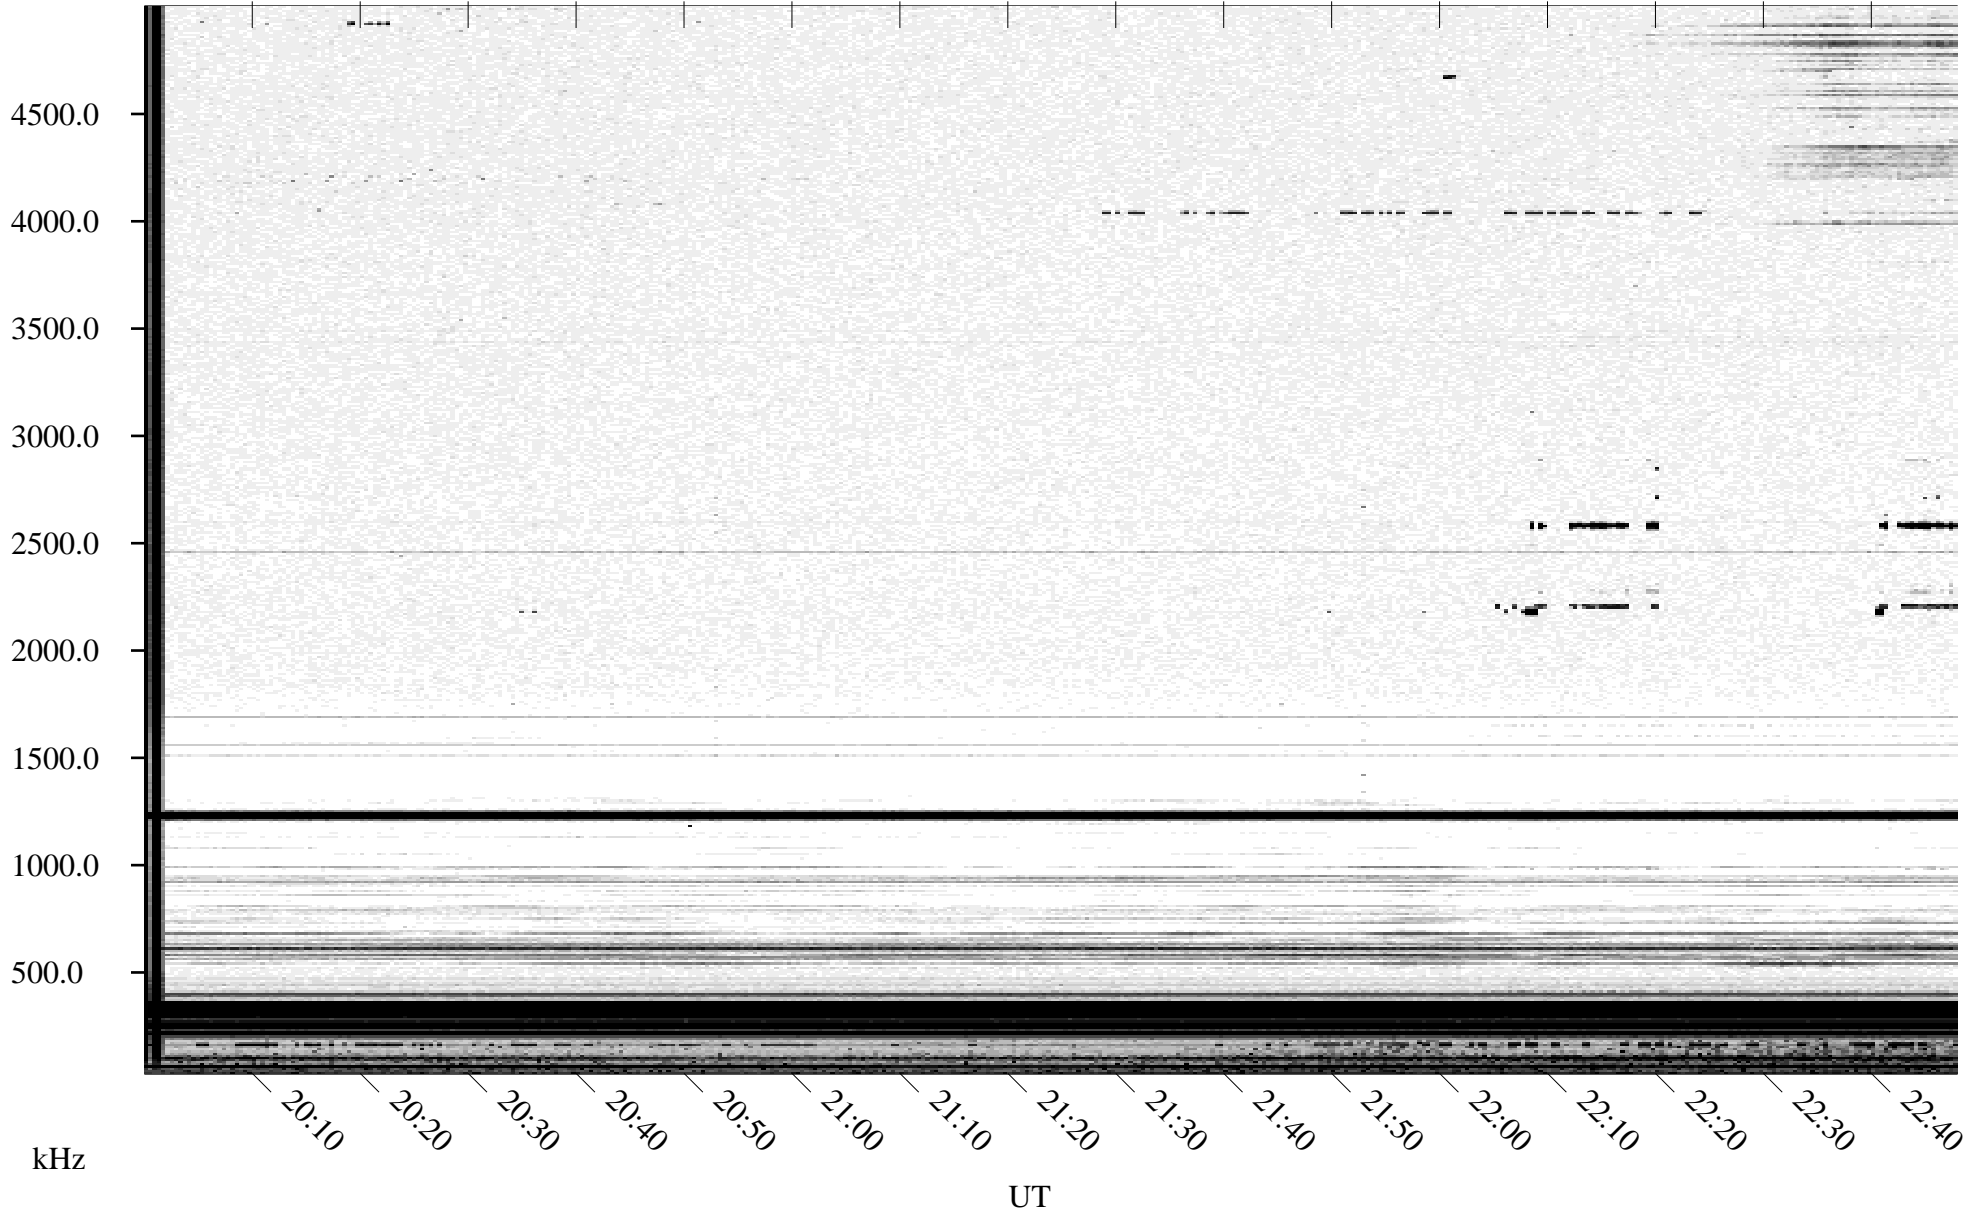

09/10/1995 Churchill, Manitoba

Linear Scale Black = 161 White = 15

ch95253l.r00m max_12

Page 1

09/10/1995 Churchill, Manitoba

Linear Scale Black = 161 White = 15

ch95253l.r00m max_12

Page 2

UT