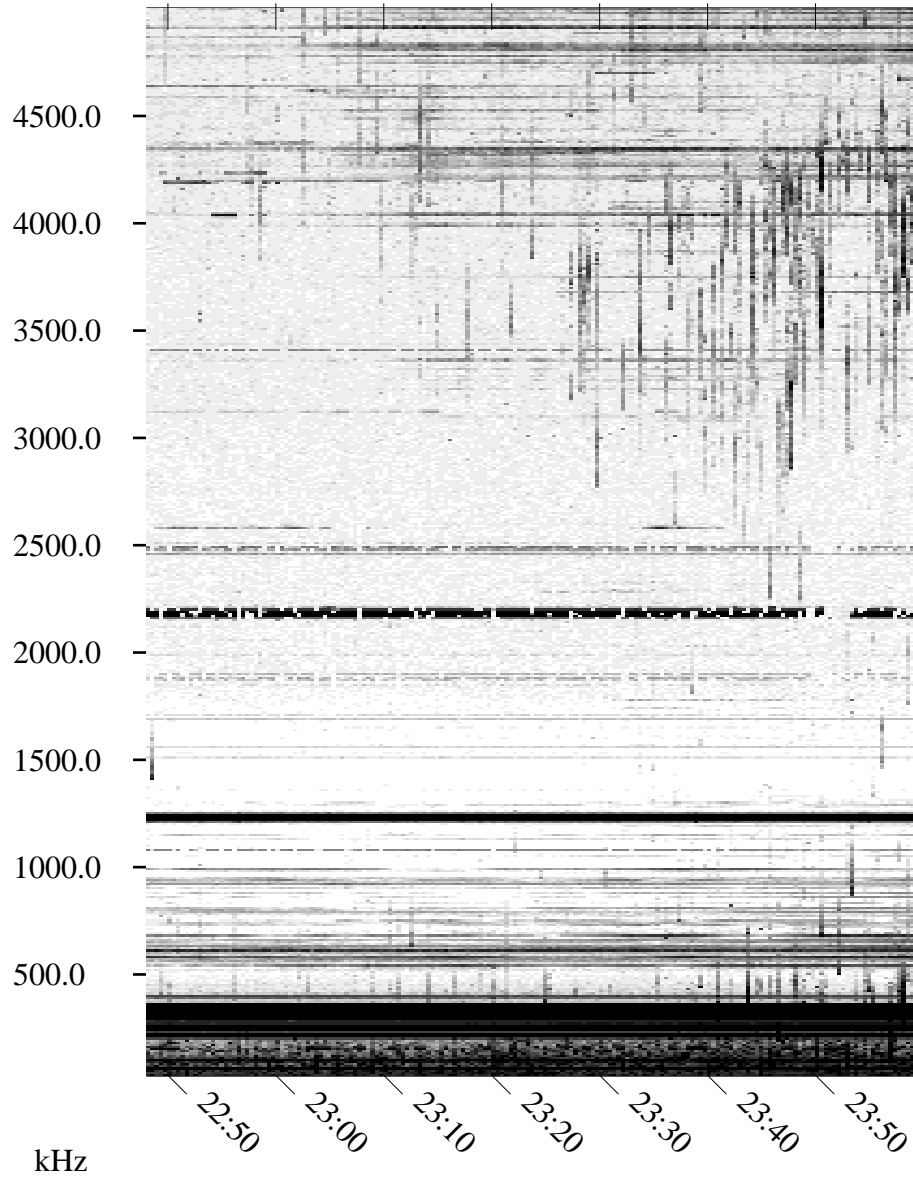

09/11/1995 Churchill, Manitoba

Linear Scale Black = 161 White = 15

ch95254l.r00m max_12

Page 1

09/11/1995 Churchill, Manitoba

Linear Scale Black = 161 White = 15

ch95254l.r00m max_12

Page 2

UT