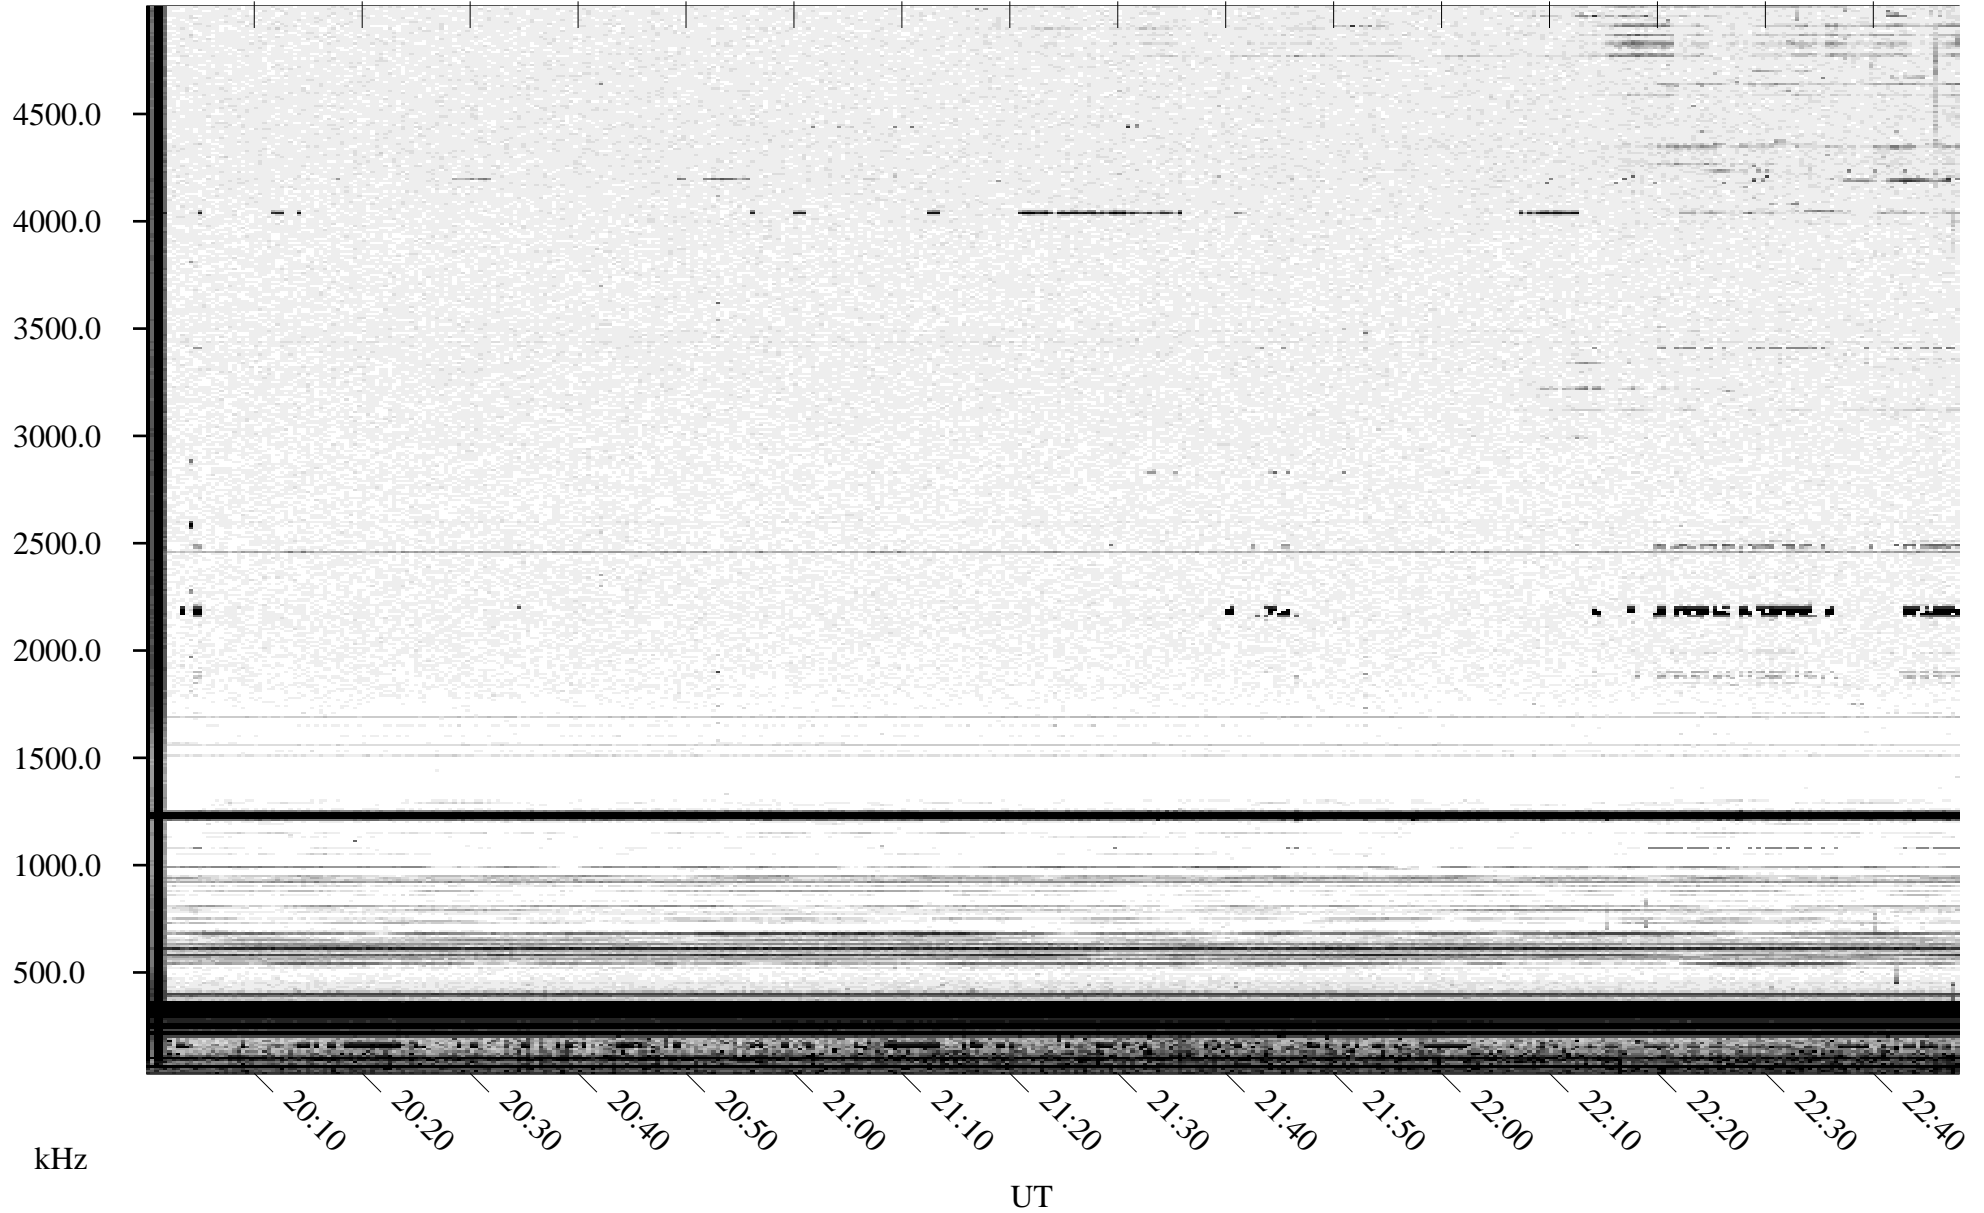

09/11/1995 Churchill, Manitoba

Linear Scale Black = 161 White = 15

ch95254l.r00m max_12

Page 1

09/11/1995 Churchill, Manitoba

Linear Scale Black = 161 White = 15

ch95254l.r00m max_12

Page 2

UT