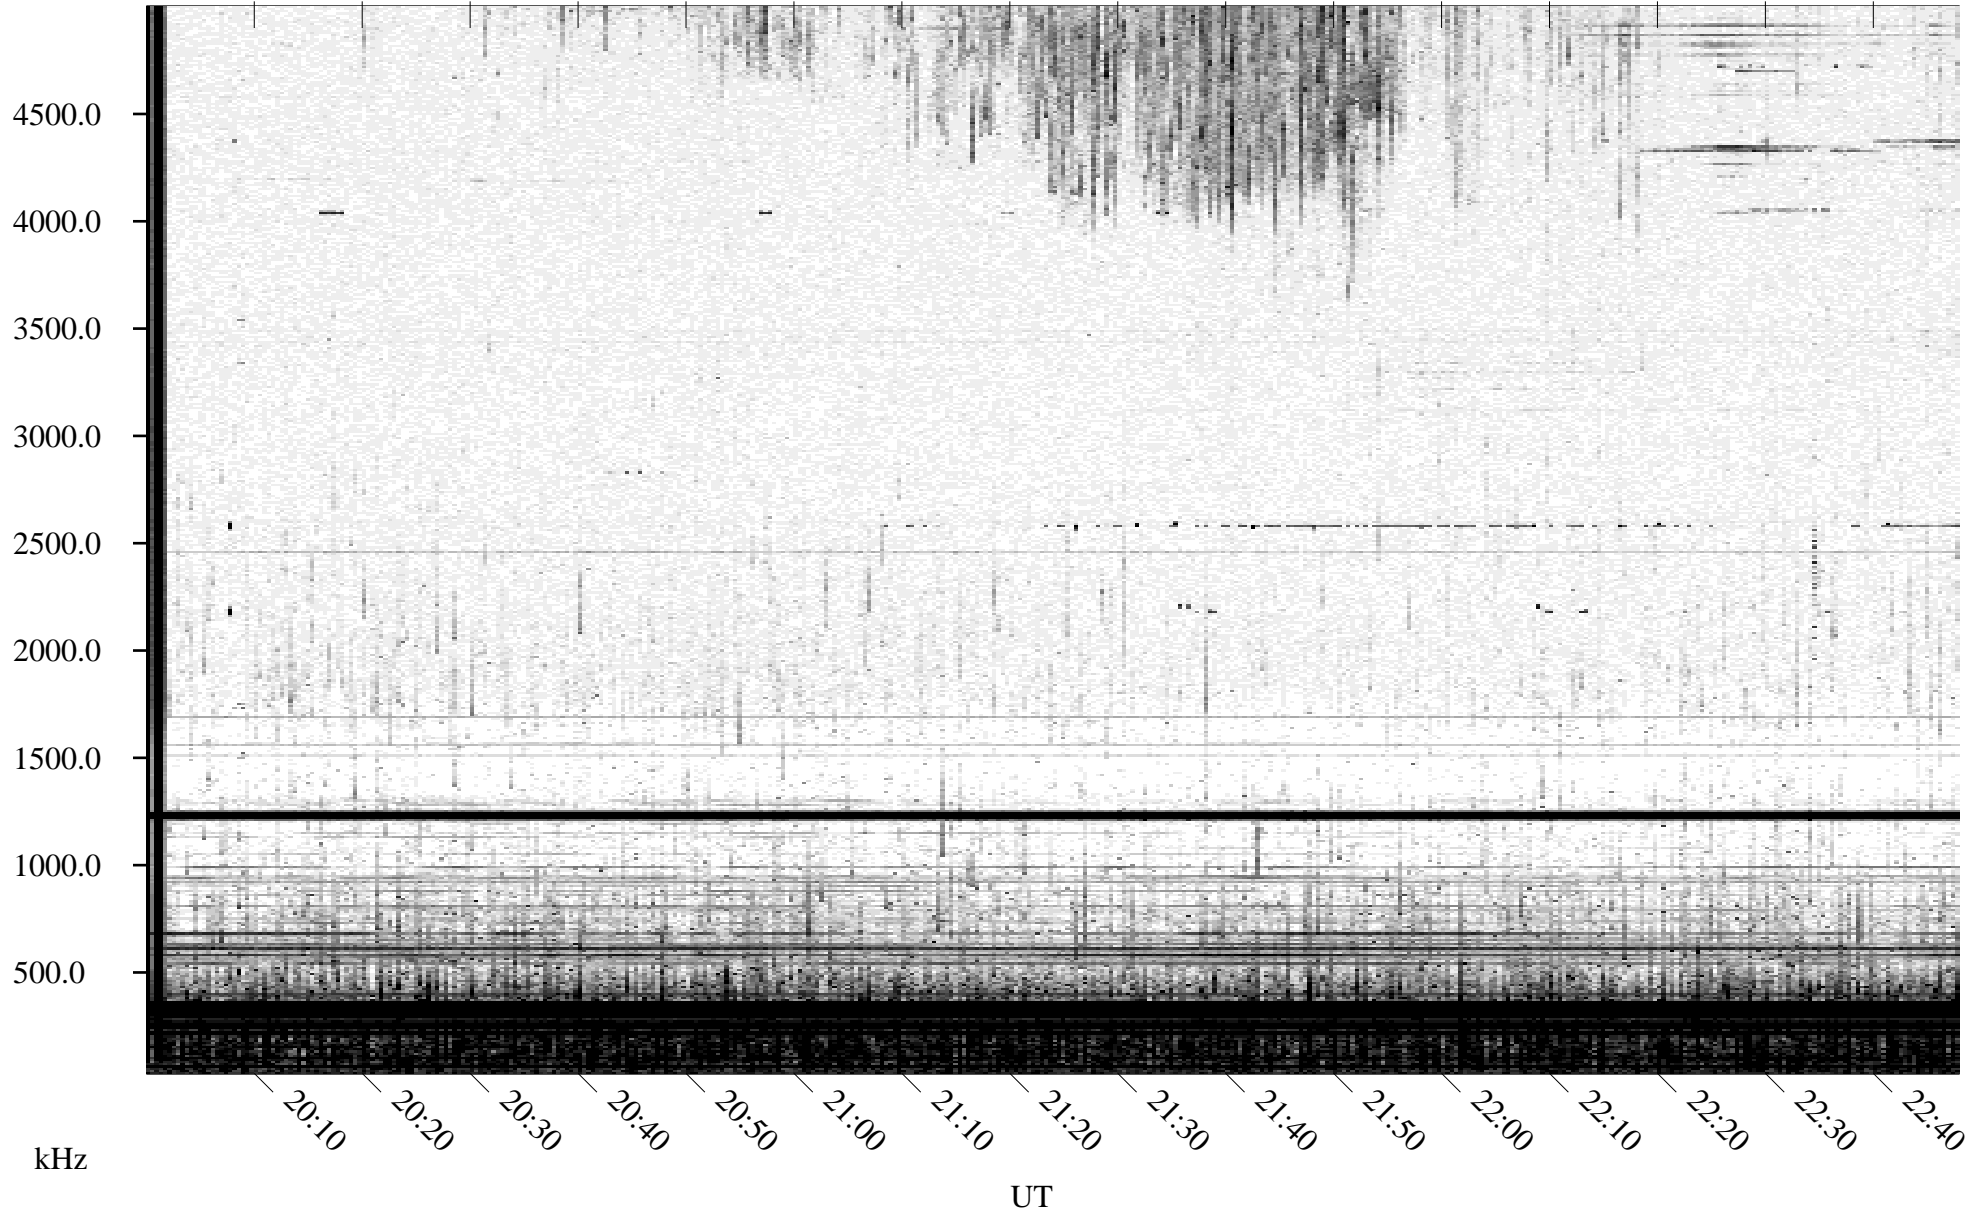

09/12/1995 Churchill, Manitoba

Linear Scale Black = 161 White = 15

ch952551.r00m max_12

Page 1

09/12/1995 Churchill, Manitoba

Linear Scale Black = 161 White = 15

ch952551.r00m max_12

Page 2

UT