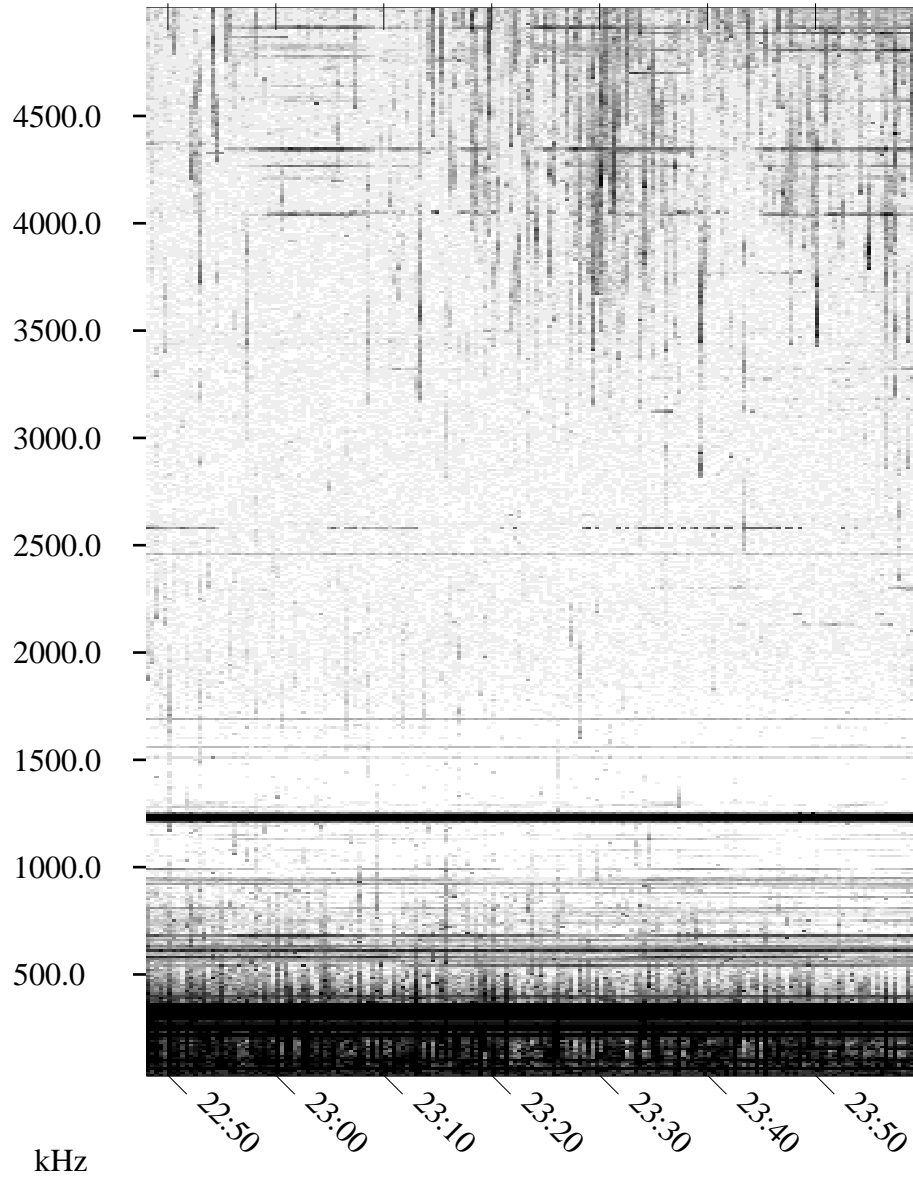

09/12/1995 Churchill, Manitoba

Linear Scale Black = 161 White = 15

ch952551.r00m max_12

Page 1

09/12/1995 Churchill, Manitoba

Linear Scale Black = 161 White = 15

ch952551.r00m max_12

Page 2

UT