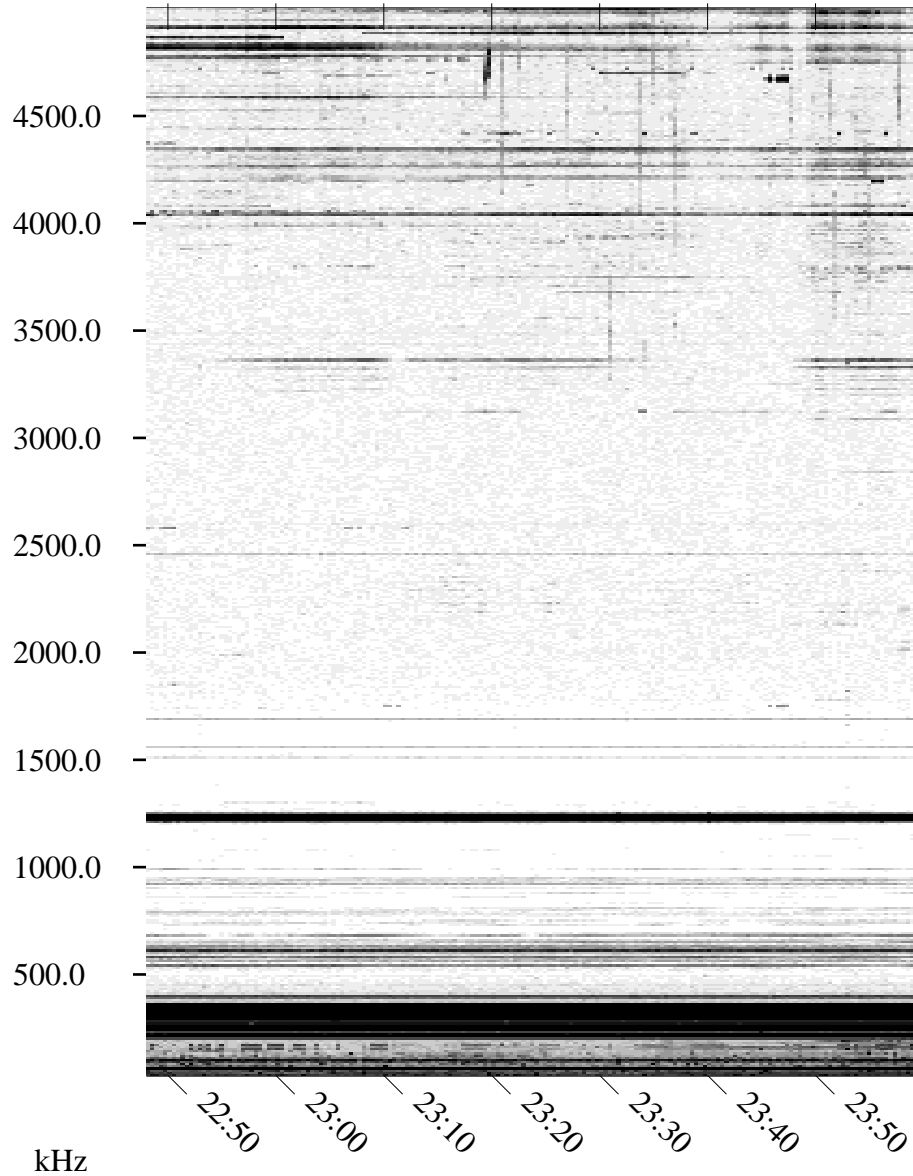

# 09/13/1995 Churchill, Manitoba

Linear Scale    Black = 161    White = 15

ch95256l.r00m max\_12

Page 1

# 09/13/1995 Churchill, Manitoba

Linear Scale Black = 161 White = 15

ch95256l.r00m max\_12

Page 2

UT