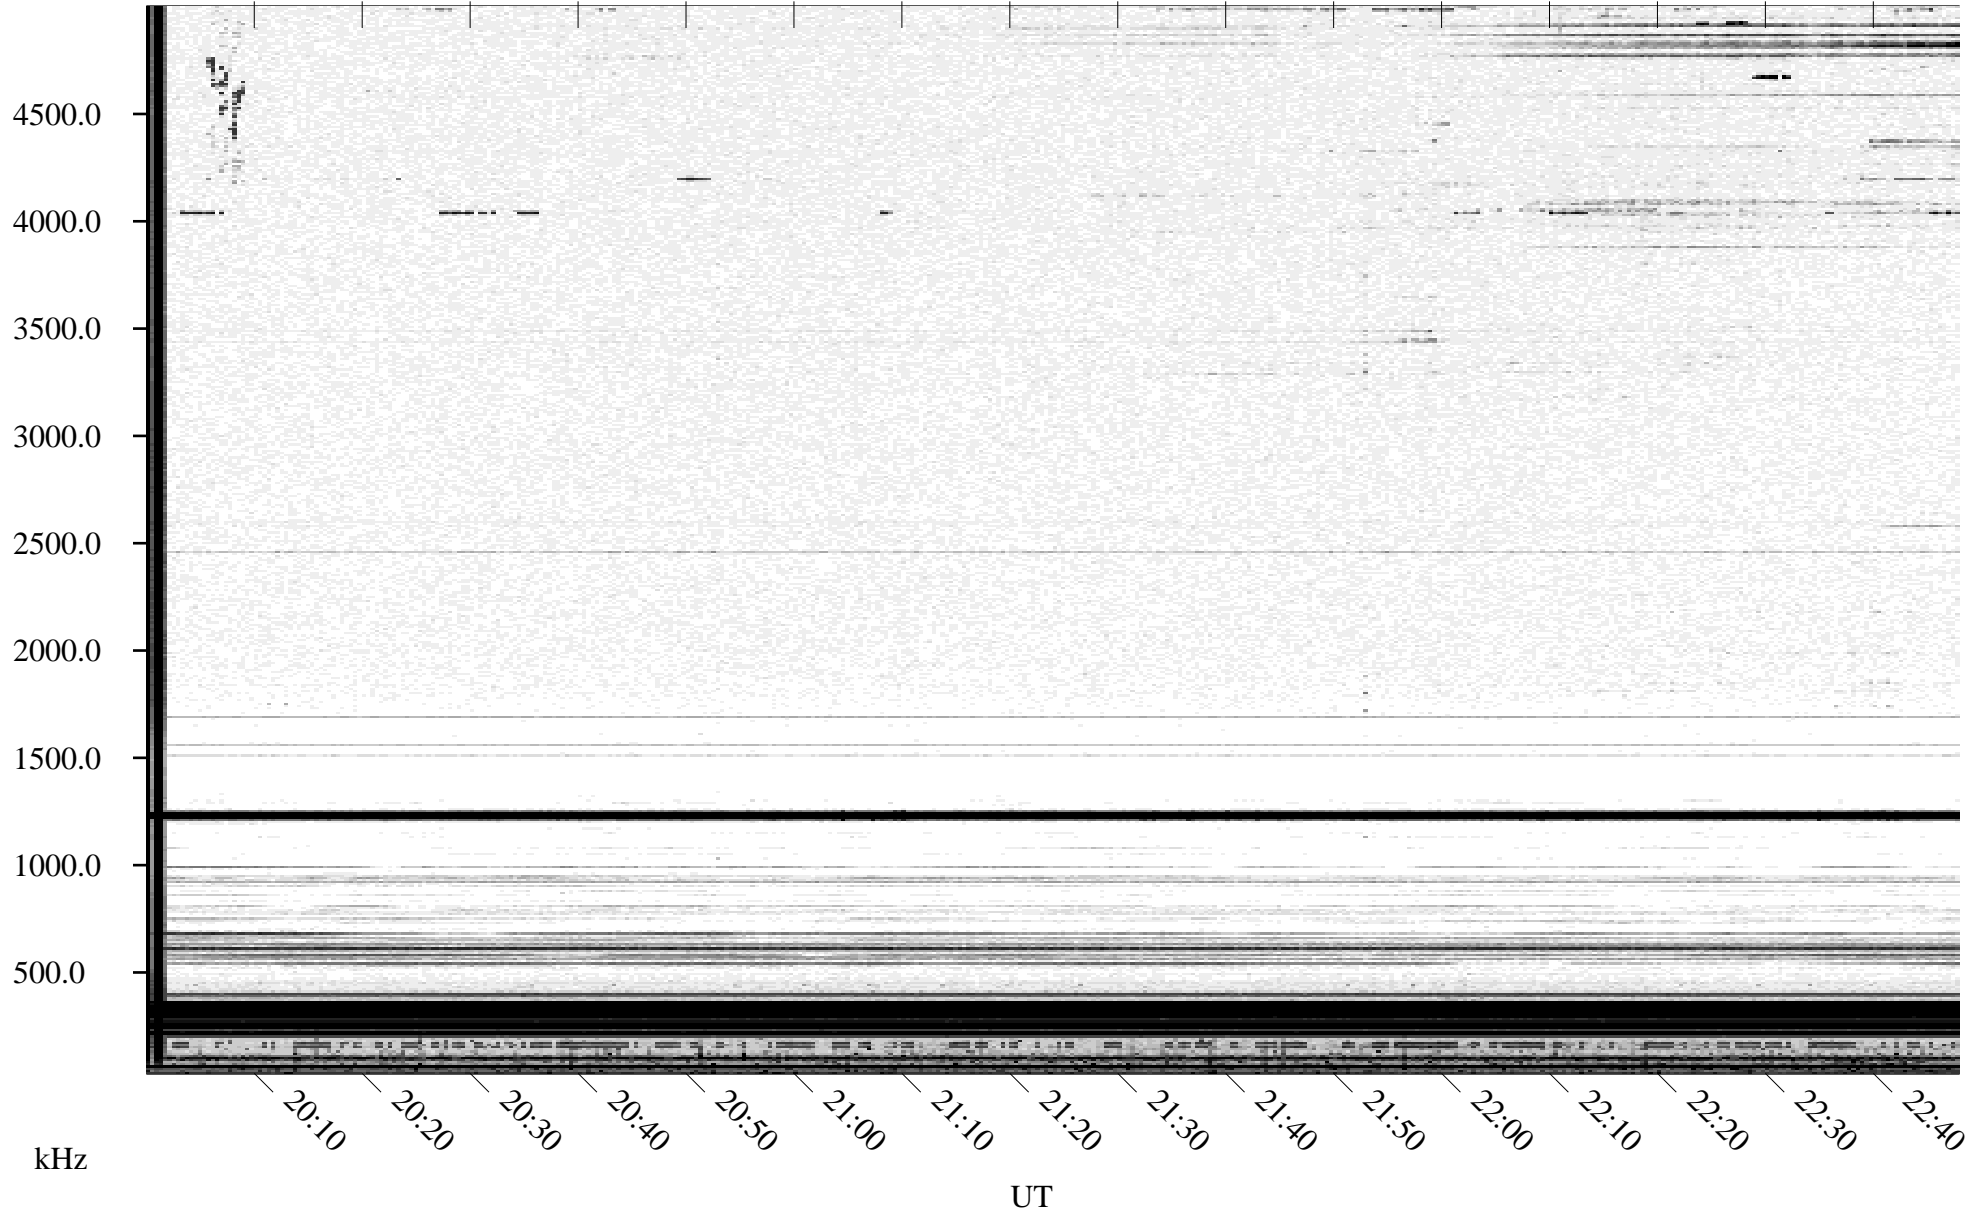

# 09/13/1995 Churchill, Manitoba

Linear Scale    Black = 161    White = 15

ch95256l.r00m max\_12

Page 1

# 09/13/1995 Churchill, Manitoba

Linear Scale Black = 161 White = 15

ch95256l.r00m max\_12

Page 2

UT