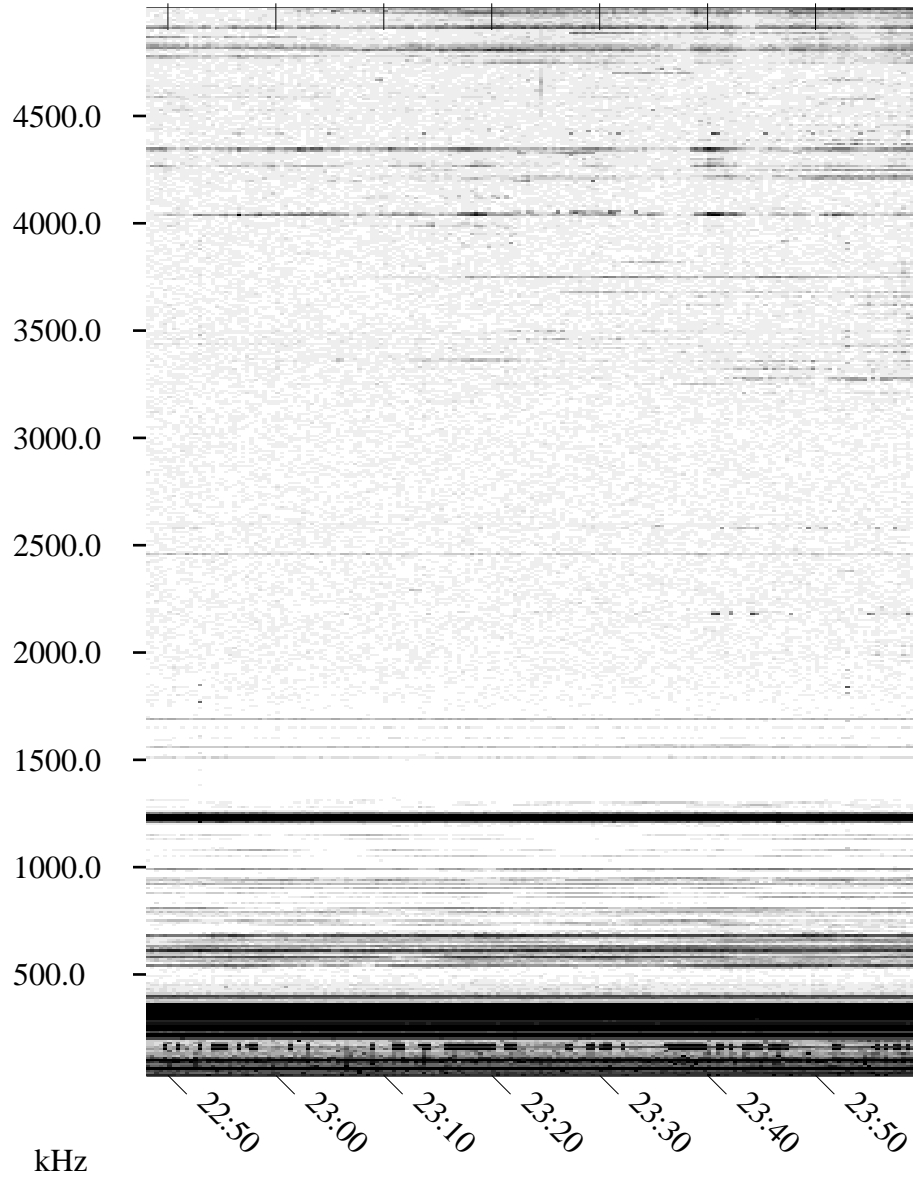

09/14/1995 Churchill, Manitoba

Linear Scale Black = 161 White = 15

ch95257l.r00m max_12

Page 1

09/14/1995 Churchill, Manitoba

Linear Scale Black = 161 White = 15

ch95257l.r00m max_12

Page 2

UT