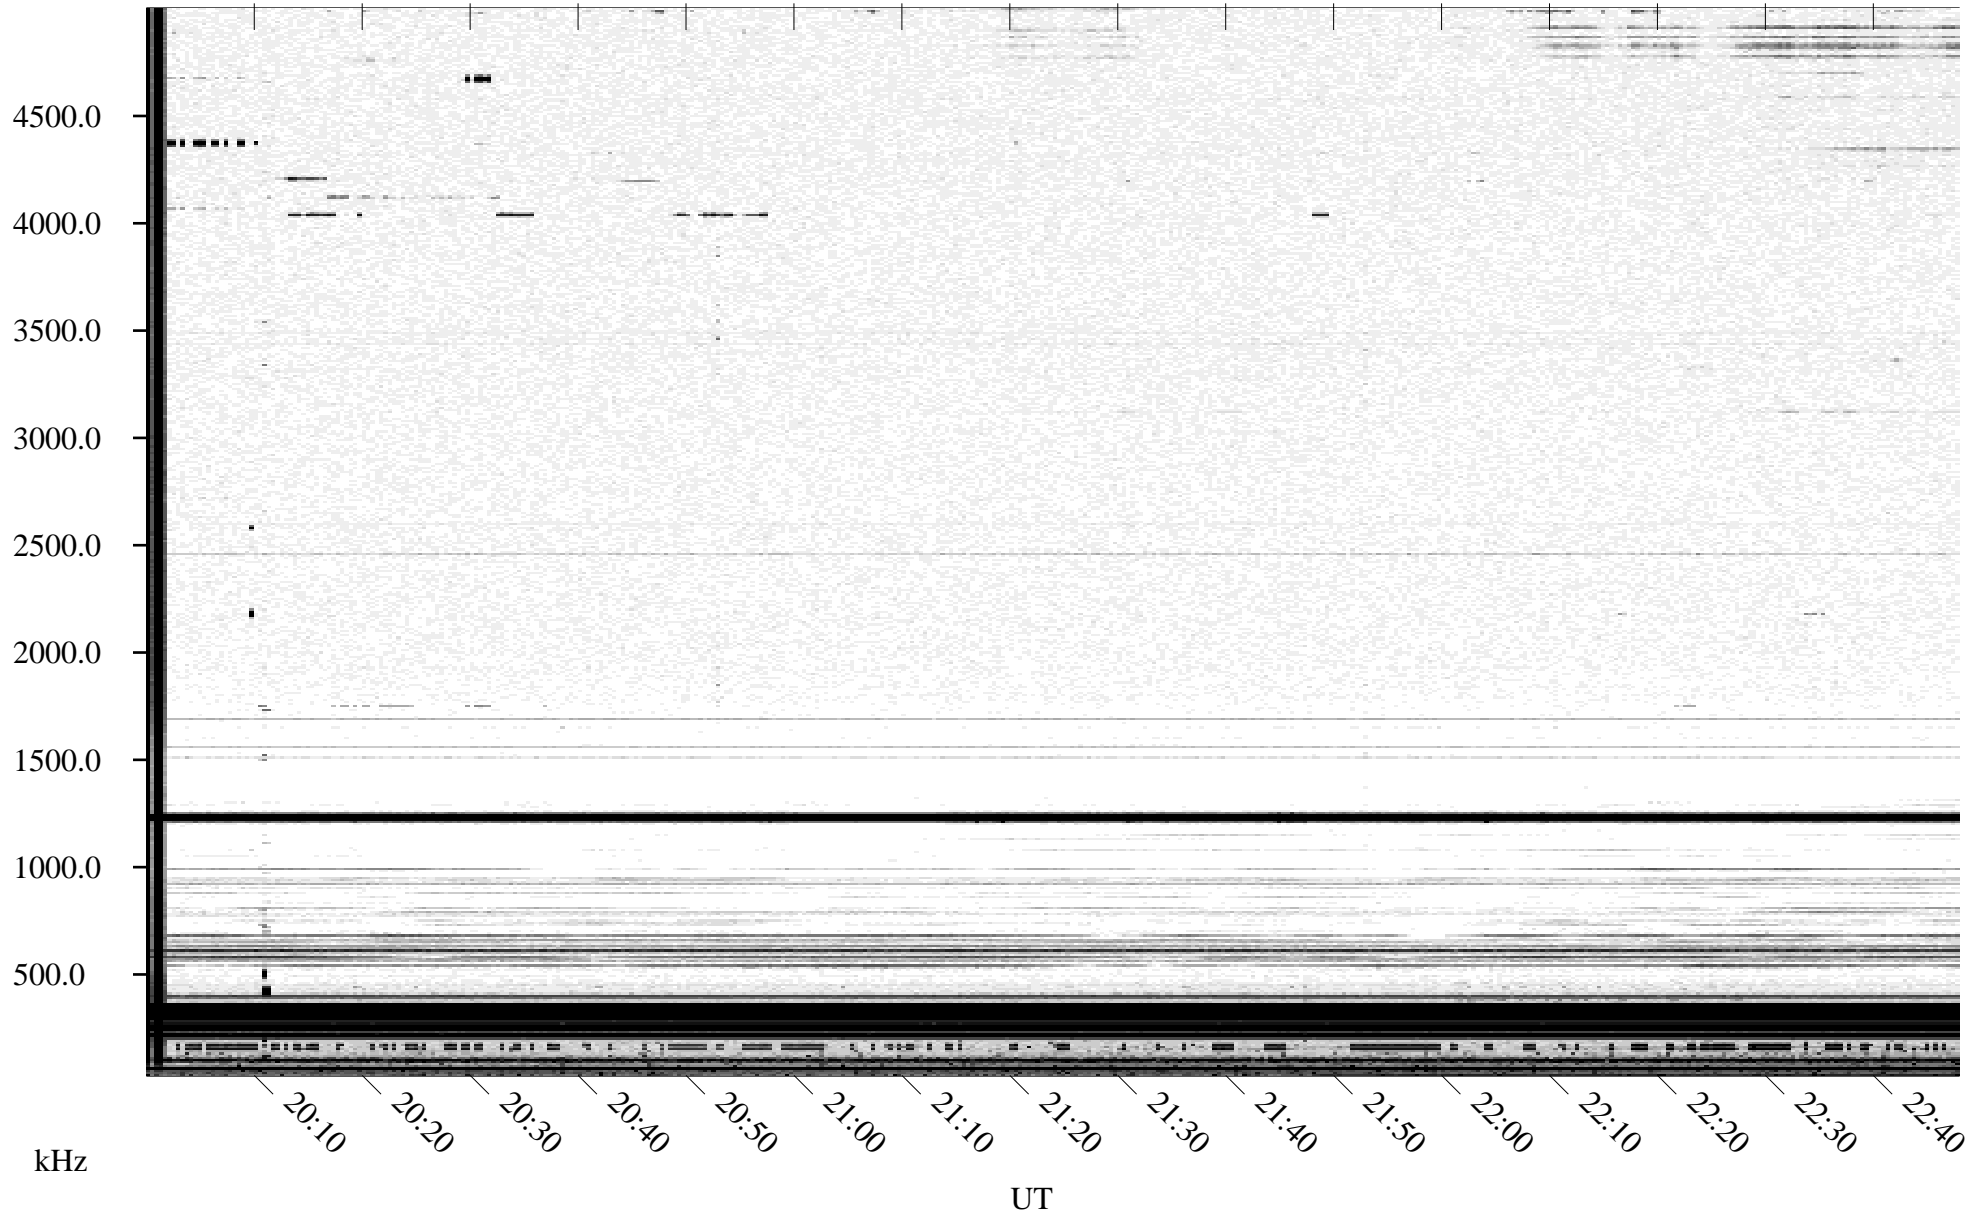

09/14/1995 Churchill, Manitoba

Linear Scale Black = 161 White = 15

ch95257l.r00m max_12

Page 1

09/14/1995 Churchill, Manitoba

Linear Scale Black = 161 White = 15

ch95257l.r00m max_12

Page 2

UT