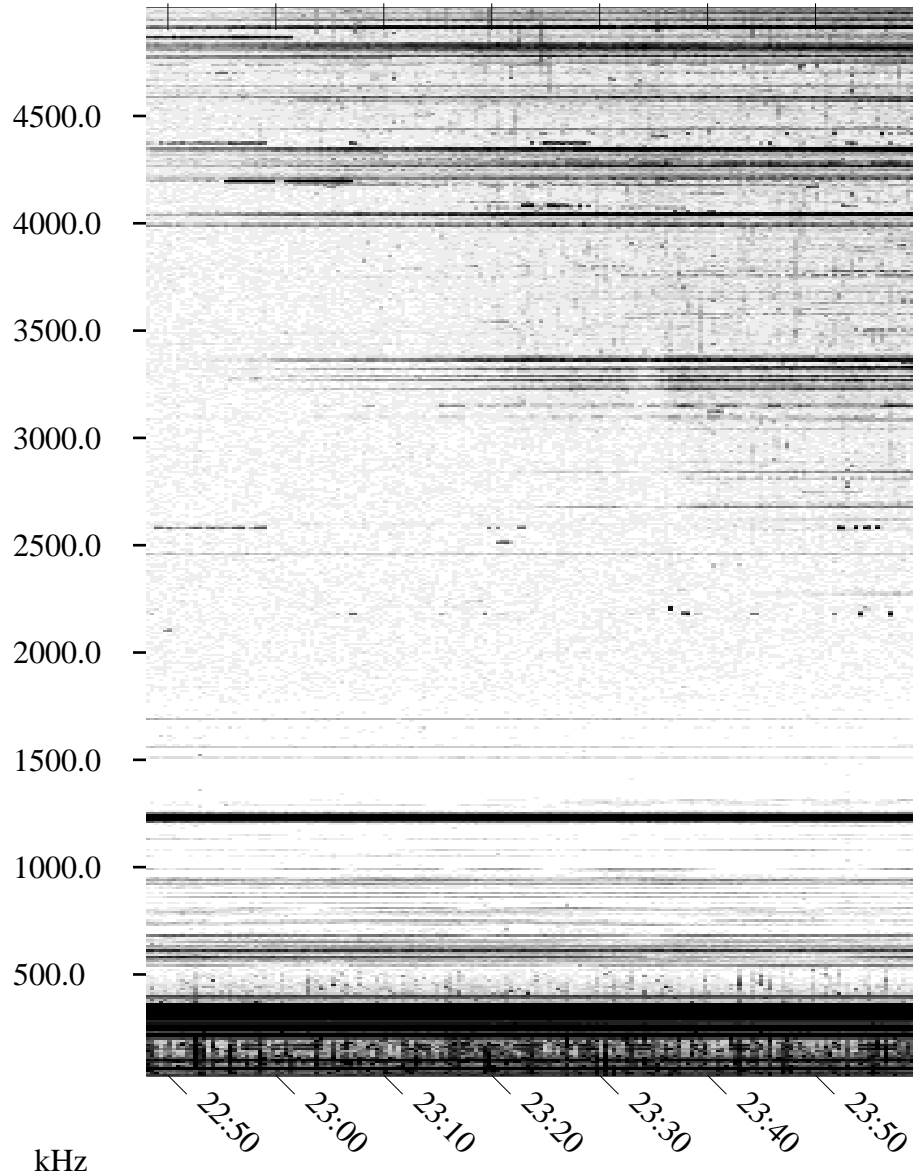

09/15/1995 Churchill, Manitoba

Linear Scale Black = 161 White = 15

ch95258l.r00m max_12

Page 1

09/15/1995 Churchill, Manitoba

Linear Scale Black = 161 White = 15

ch95258l.r00m max_12

Page 2

UT