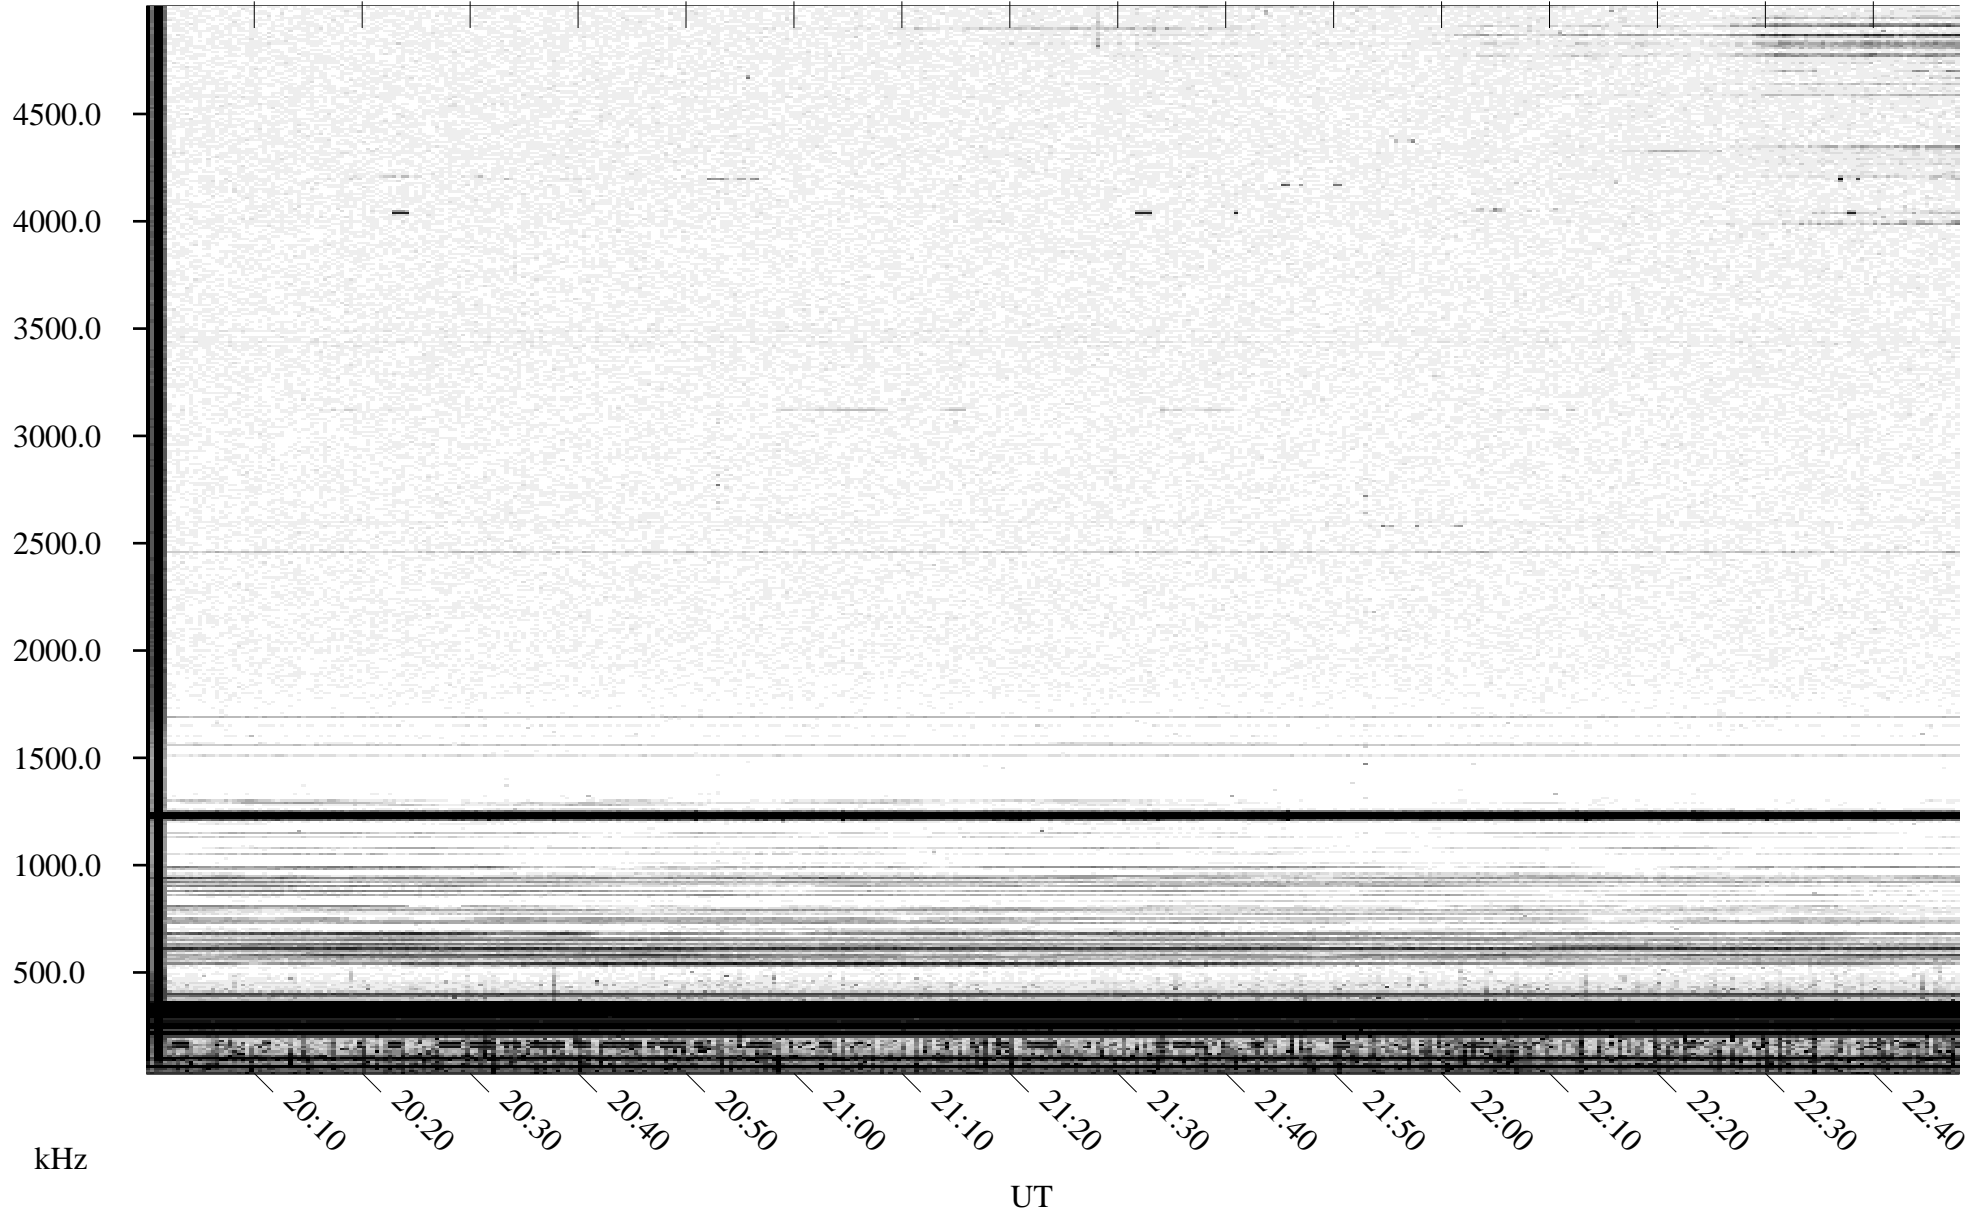

09/15/1995 Churchill, Manitoba

Linear Scale Black = 161 White = 15

ch95258l.r00m max_12

Page 1

09/15/1995 Churchill, Manitoba

Linear Scale Black = 161 White = 15

ch95258l.r00m max_12

Page 2

UT