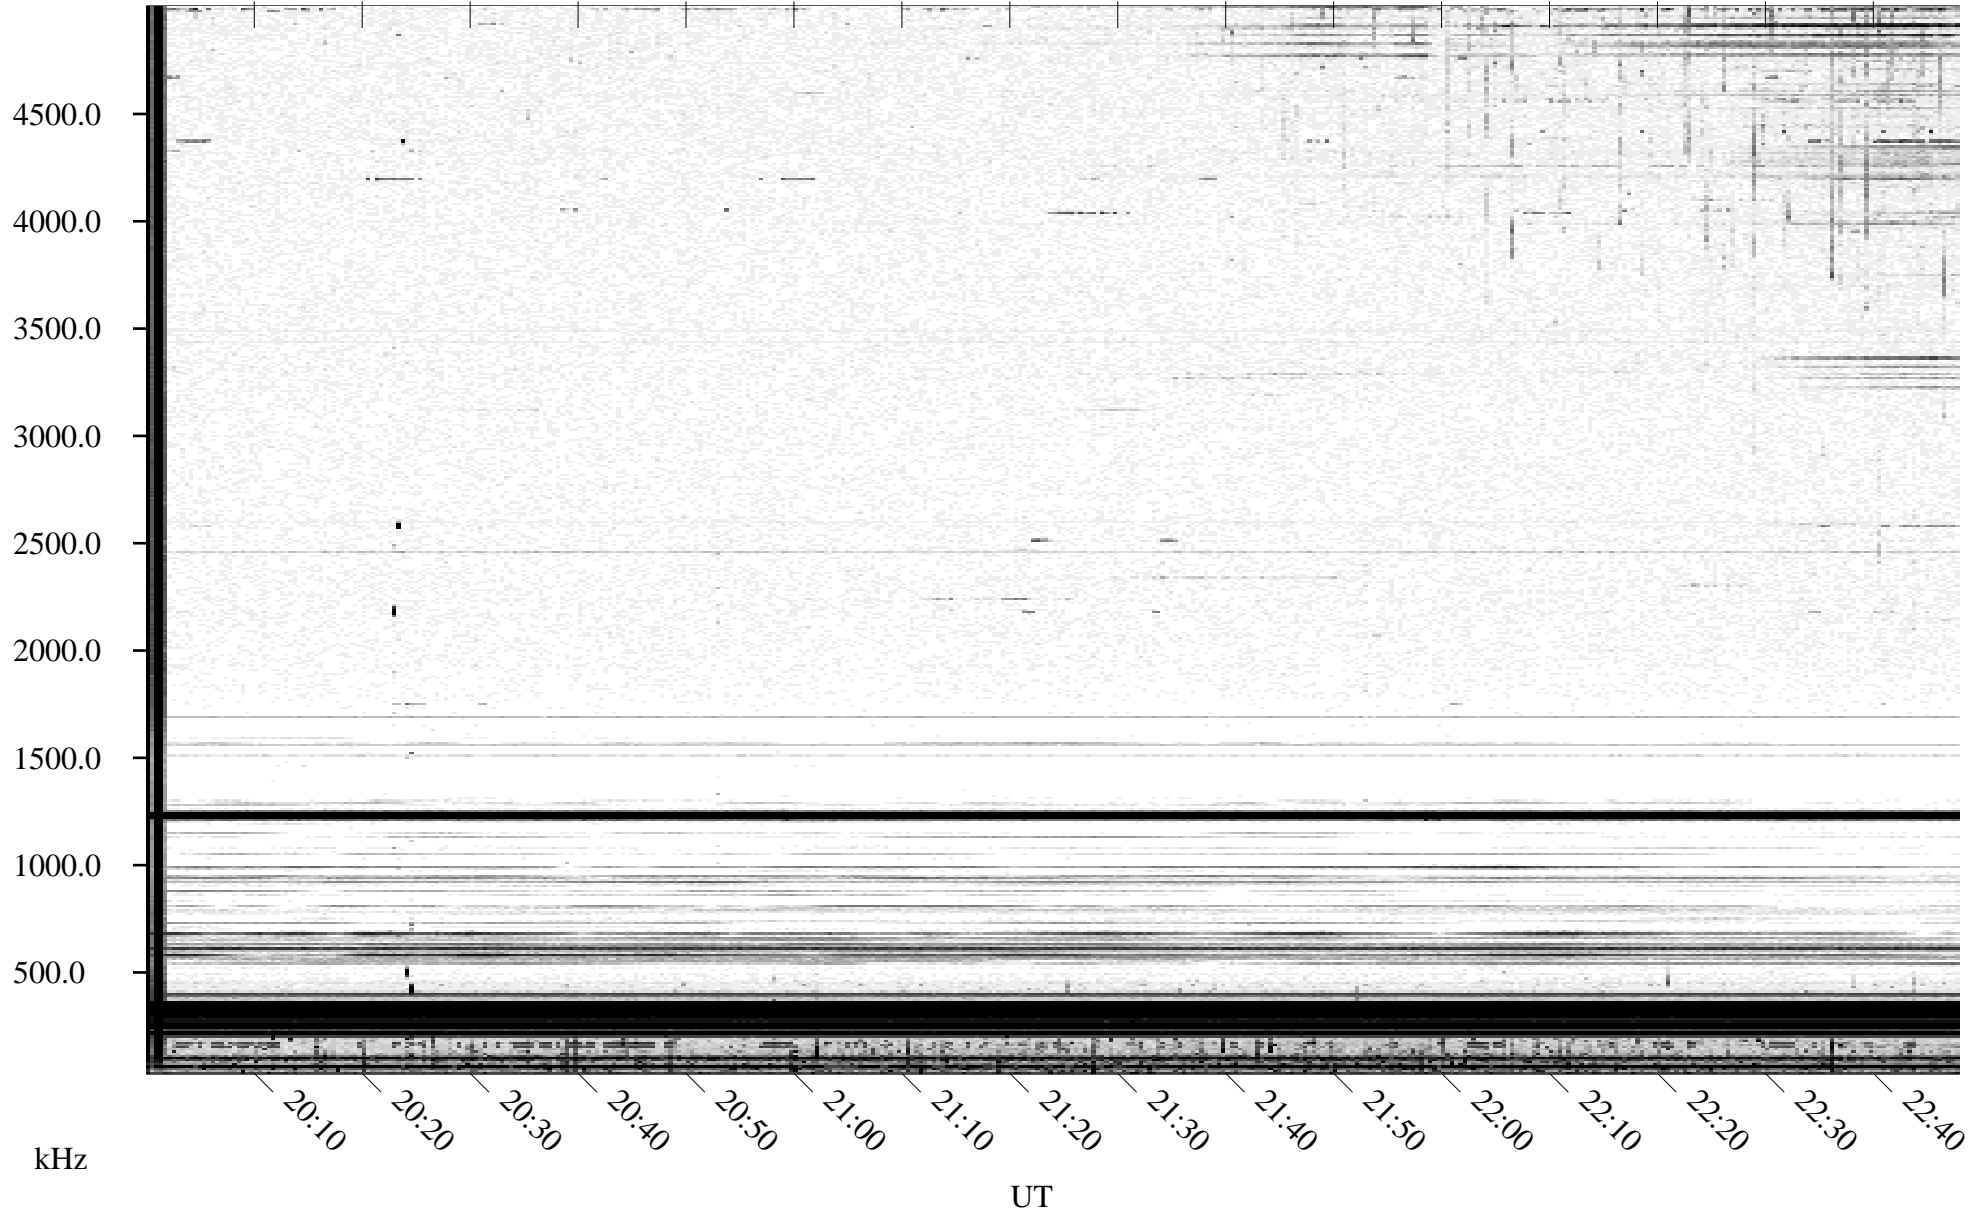

09/16/1995 Churchill, Manitoba

Linear Scale Black = 161 White = 15

ch95259l.r00m max_12

Page 1

09/16/1995 Churchill, Manitoba

Linear Scale Black = 161 White = 15

ch95259l.r00m max_12

Page 2

UT