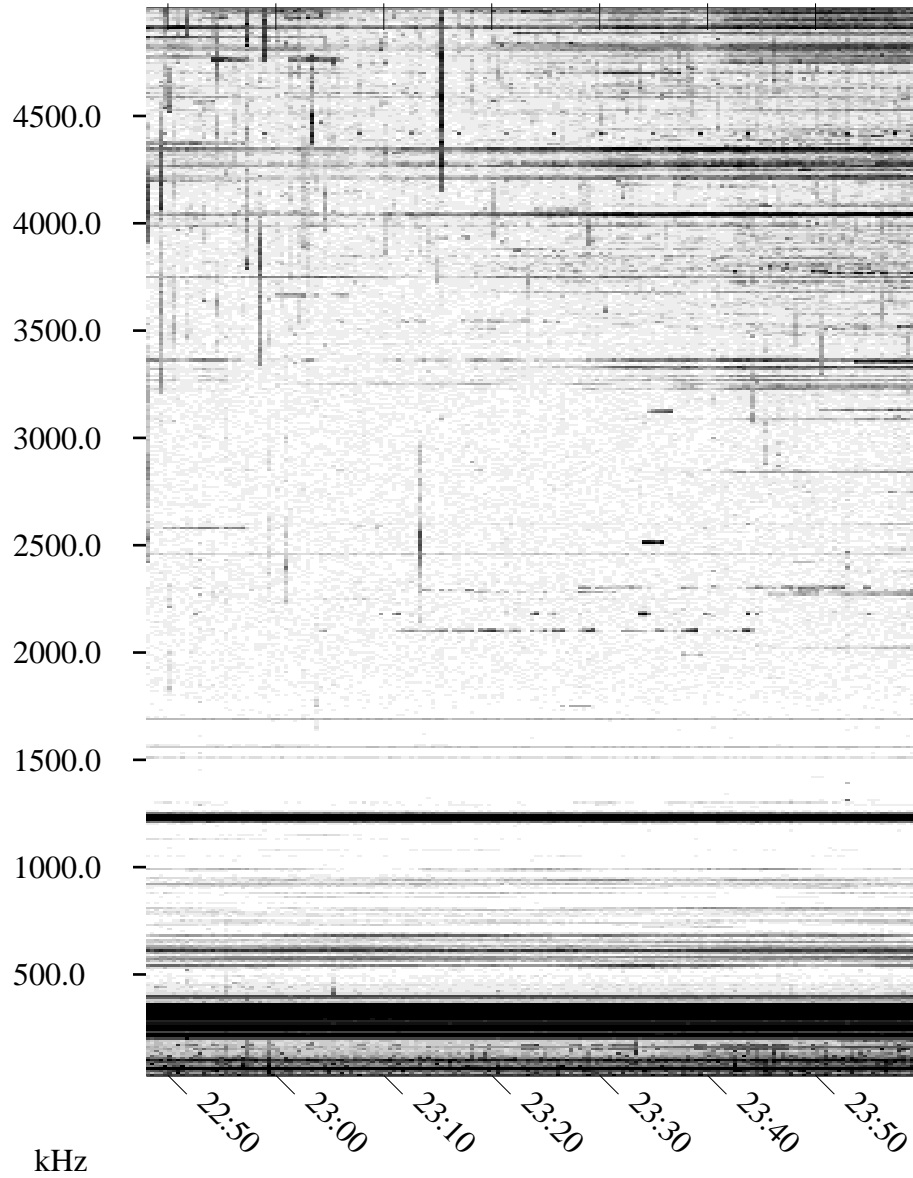

09/16/1995 Churchill, Manitoba

Linear Scale Black = 161 White = 15

ch95259l.r00m max_12

Page 1

09/16/1995 Churchill, Manitoba

Linear Scale Black = 161 White = 15

ch95259l.r00m max_12

Page 2

UT