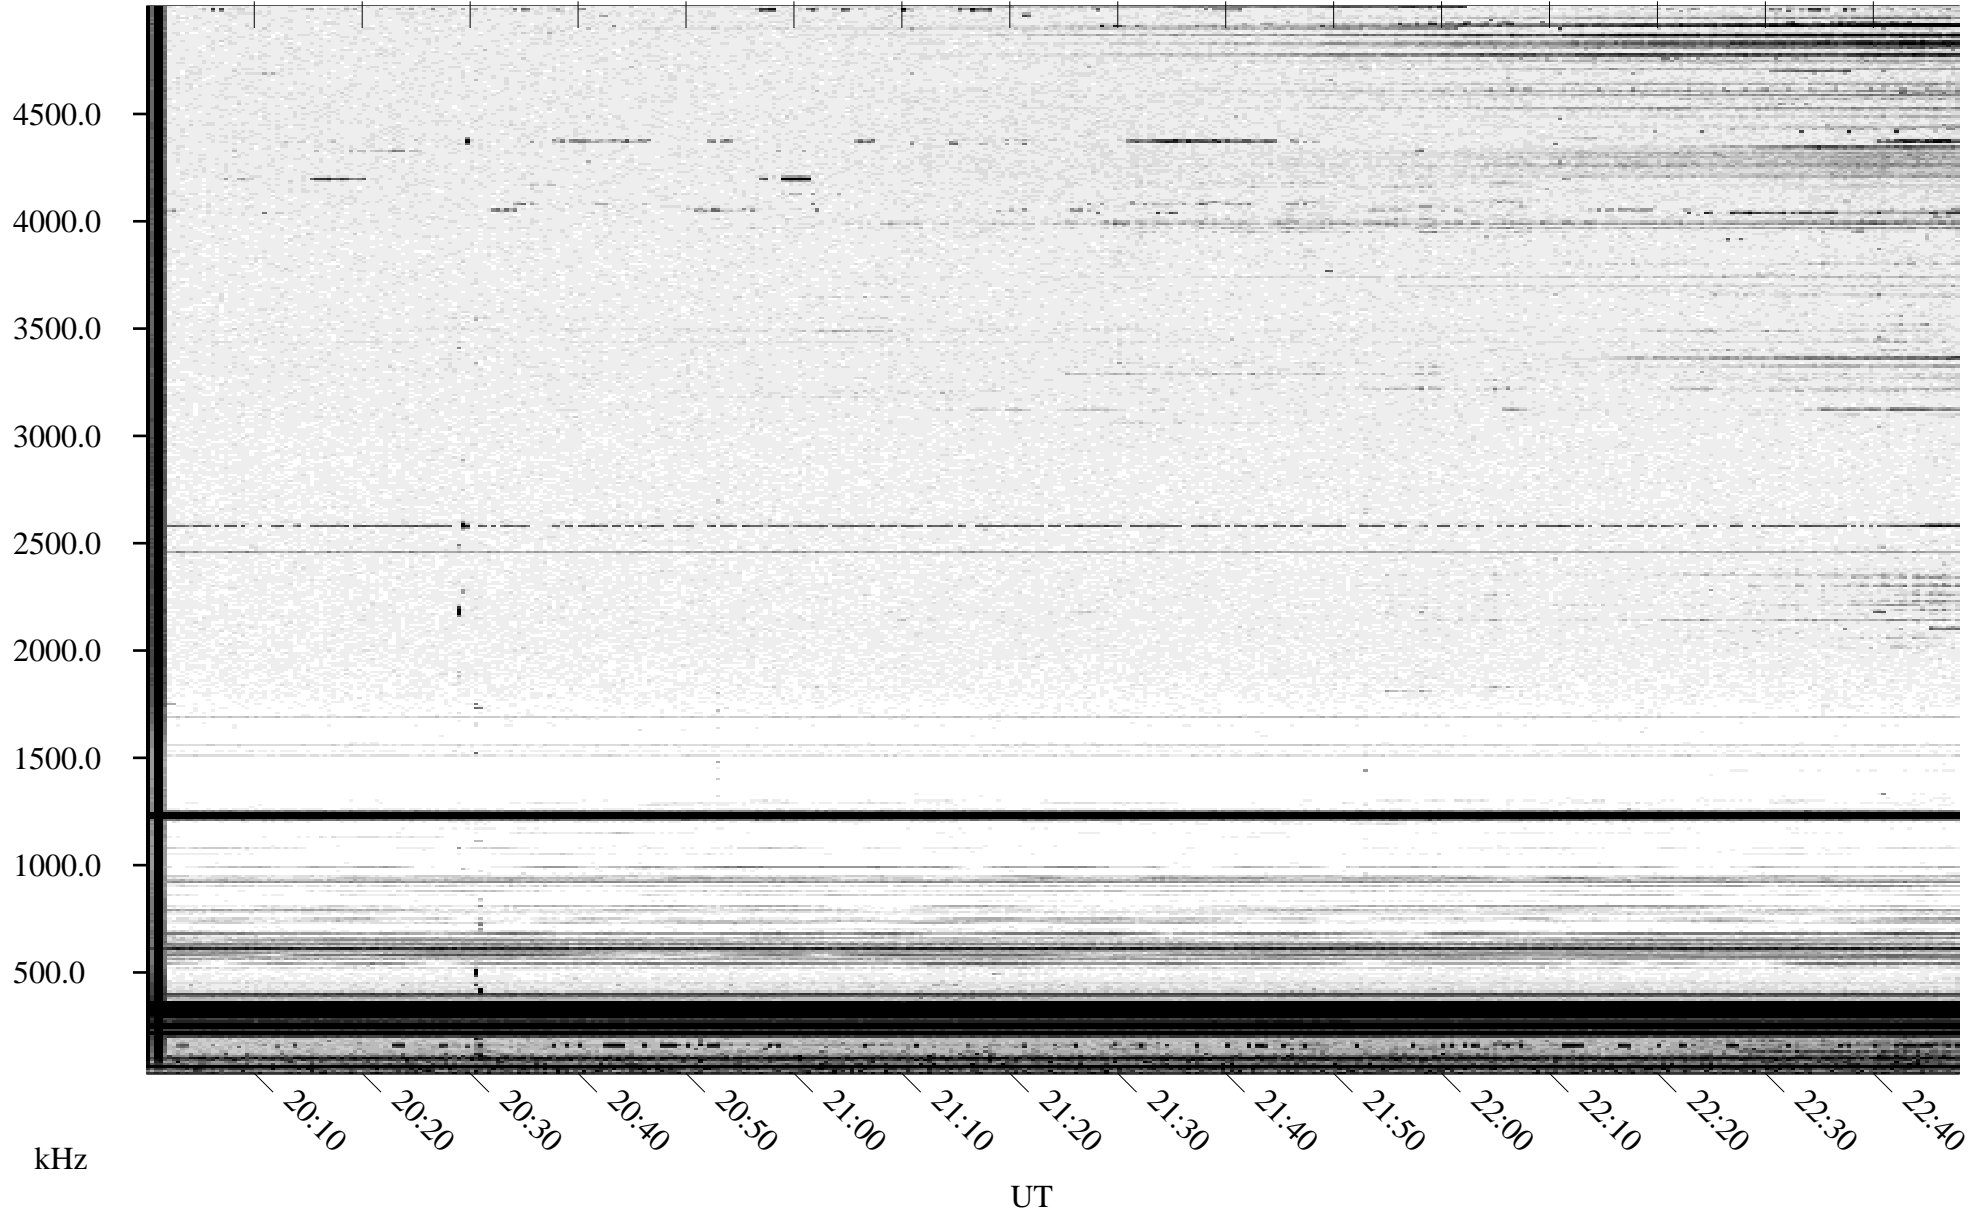

# 09/17/1995 Churchill, Manitoba

Linear Scale    Black = 161    White = 15

ch95260l.r00m max\_12

Page 1

# 09/17/1995 Churchill, Manitoba

Linear Scale    Black = 161    White = 15

ch95260l.r00m max\_12

Page 2

UT