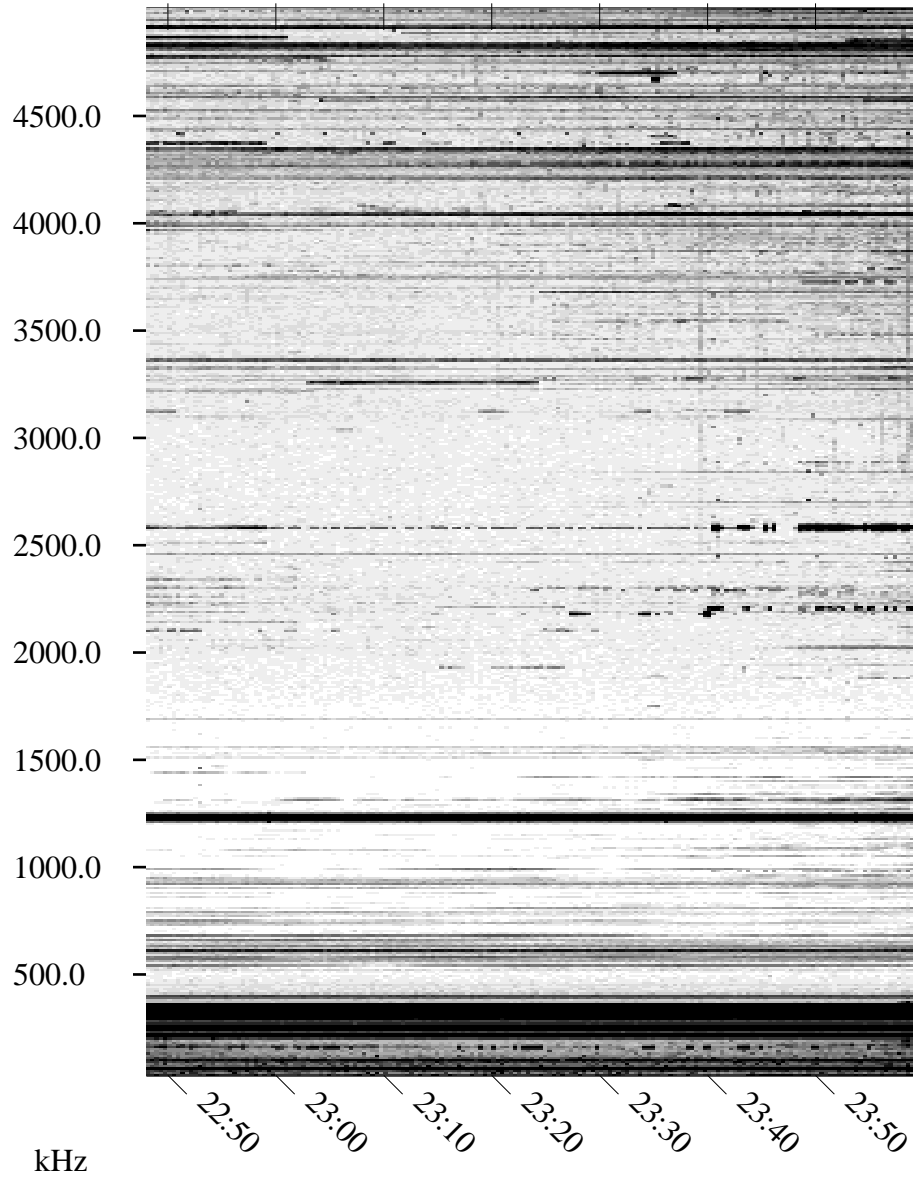

# 09/17/1995 Churchill, Manitoba

Linear Scale    Black = 161    White = 15

ch95260l.r00m max\_12

Page 1

# 09/17/1995 Churchill, Manitoba

Linear Scale    Black = 161    White = 15

ch95260l.r00m max\_12

Page 2

UT