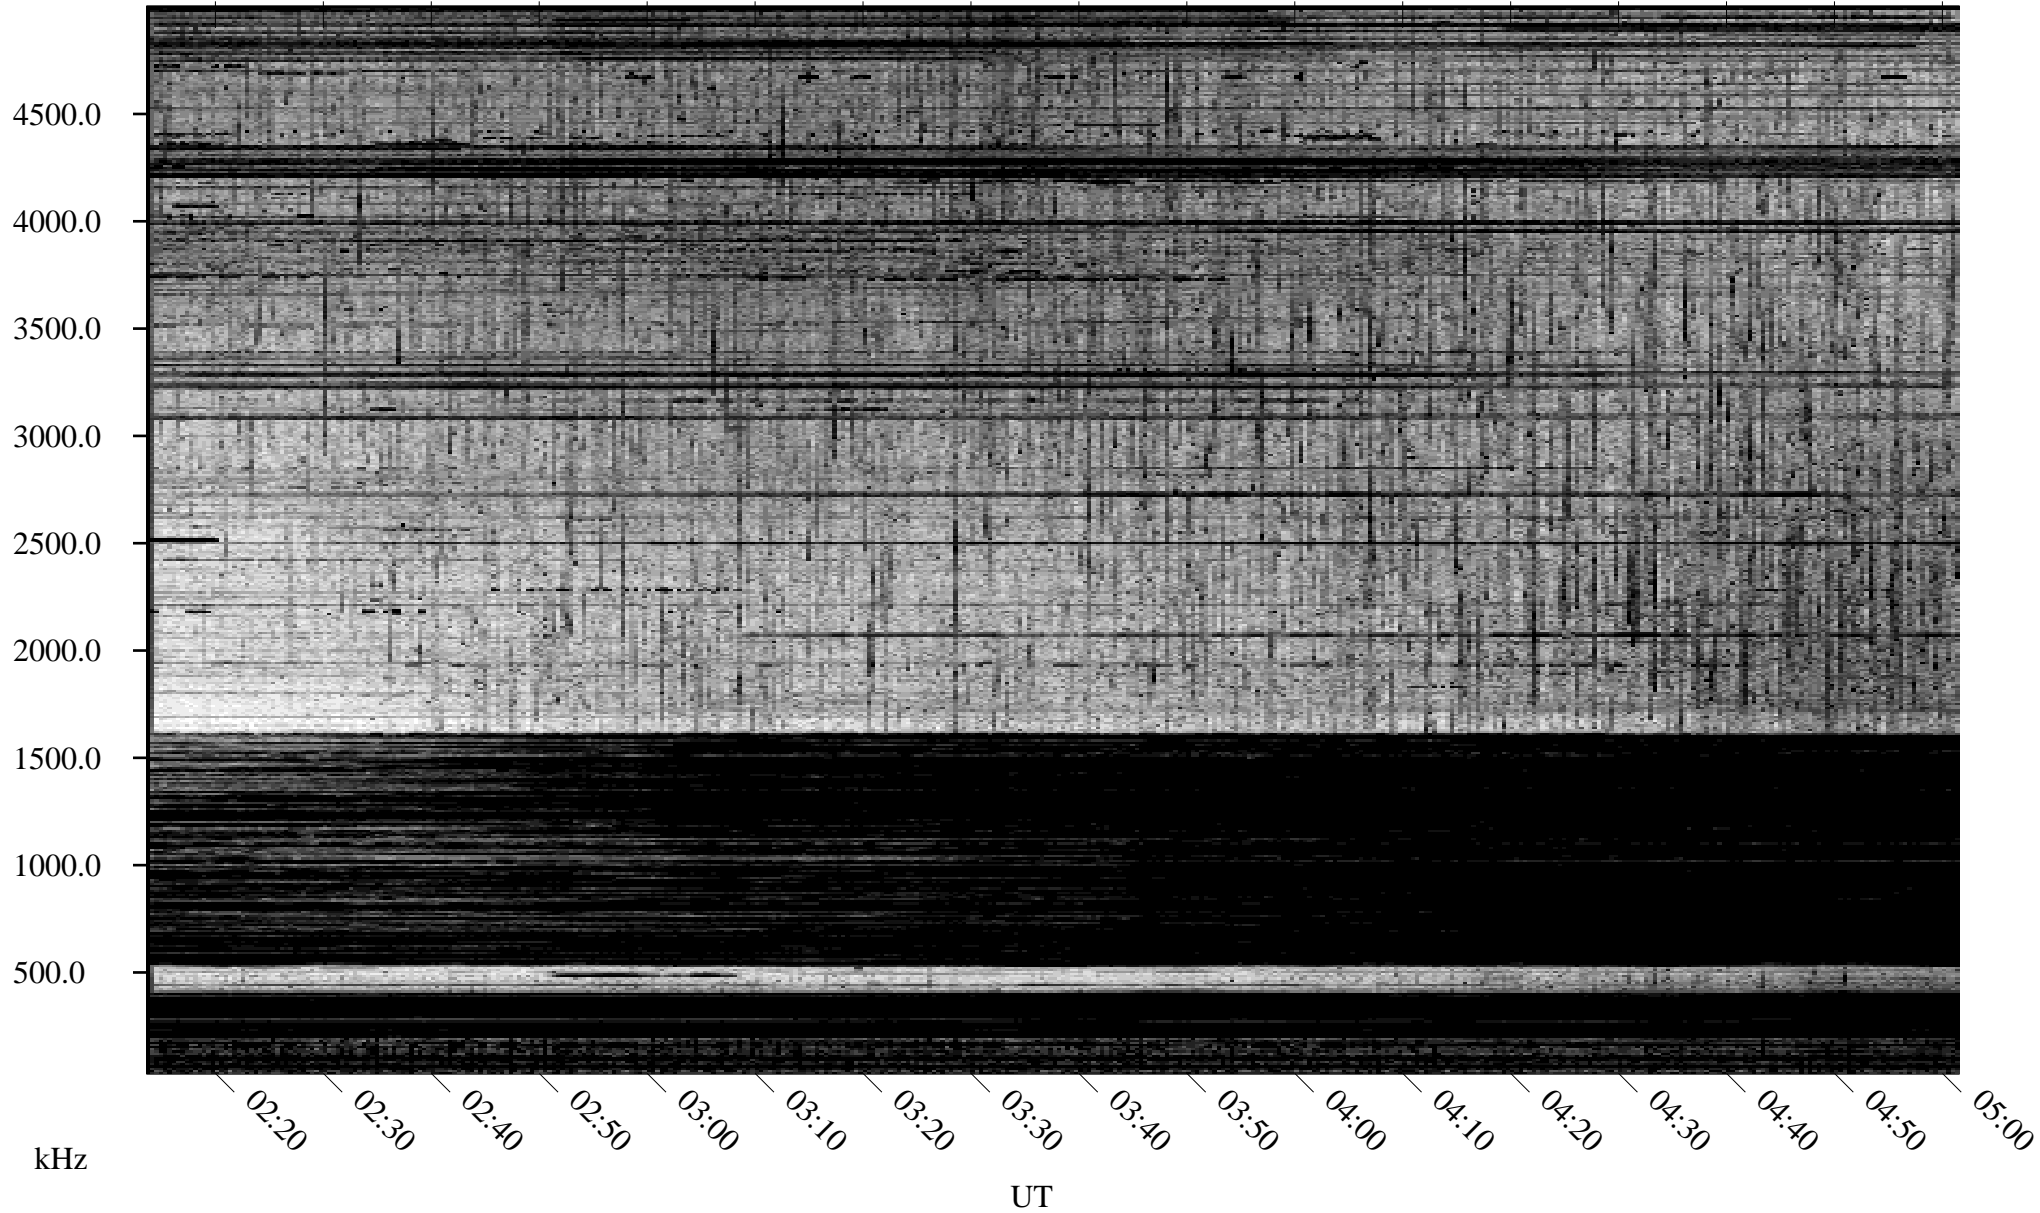

09/19/1995 Churchill, Manitoba

Linear Scale Black = 161 White = 15

ch95262l.r00m max_12

Page 1

09/19/1995 Churchill, Manitoba

Linear Scale Black = 161 White = 15

ch95262l.r00m max_12

Page 2

09/19/1995 Churchill, Manitoba

Linear Scale Black = 161 White = 15

ch95262l.r00m max_12

Page 3

09/19/1995 Churchill, Manitoba

Linear Scale Black = 161 White = 15

ch95262l.r00m max_12

Page 4

09/19/1995 Churchill, Manitoba

Linear Scale Black = 161 White = 15

ch95262l.r00m max_12

Page 5