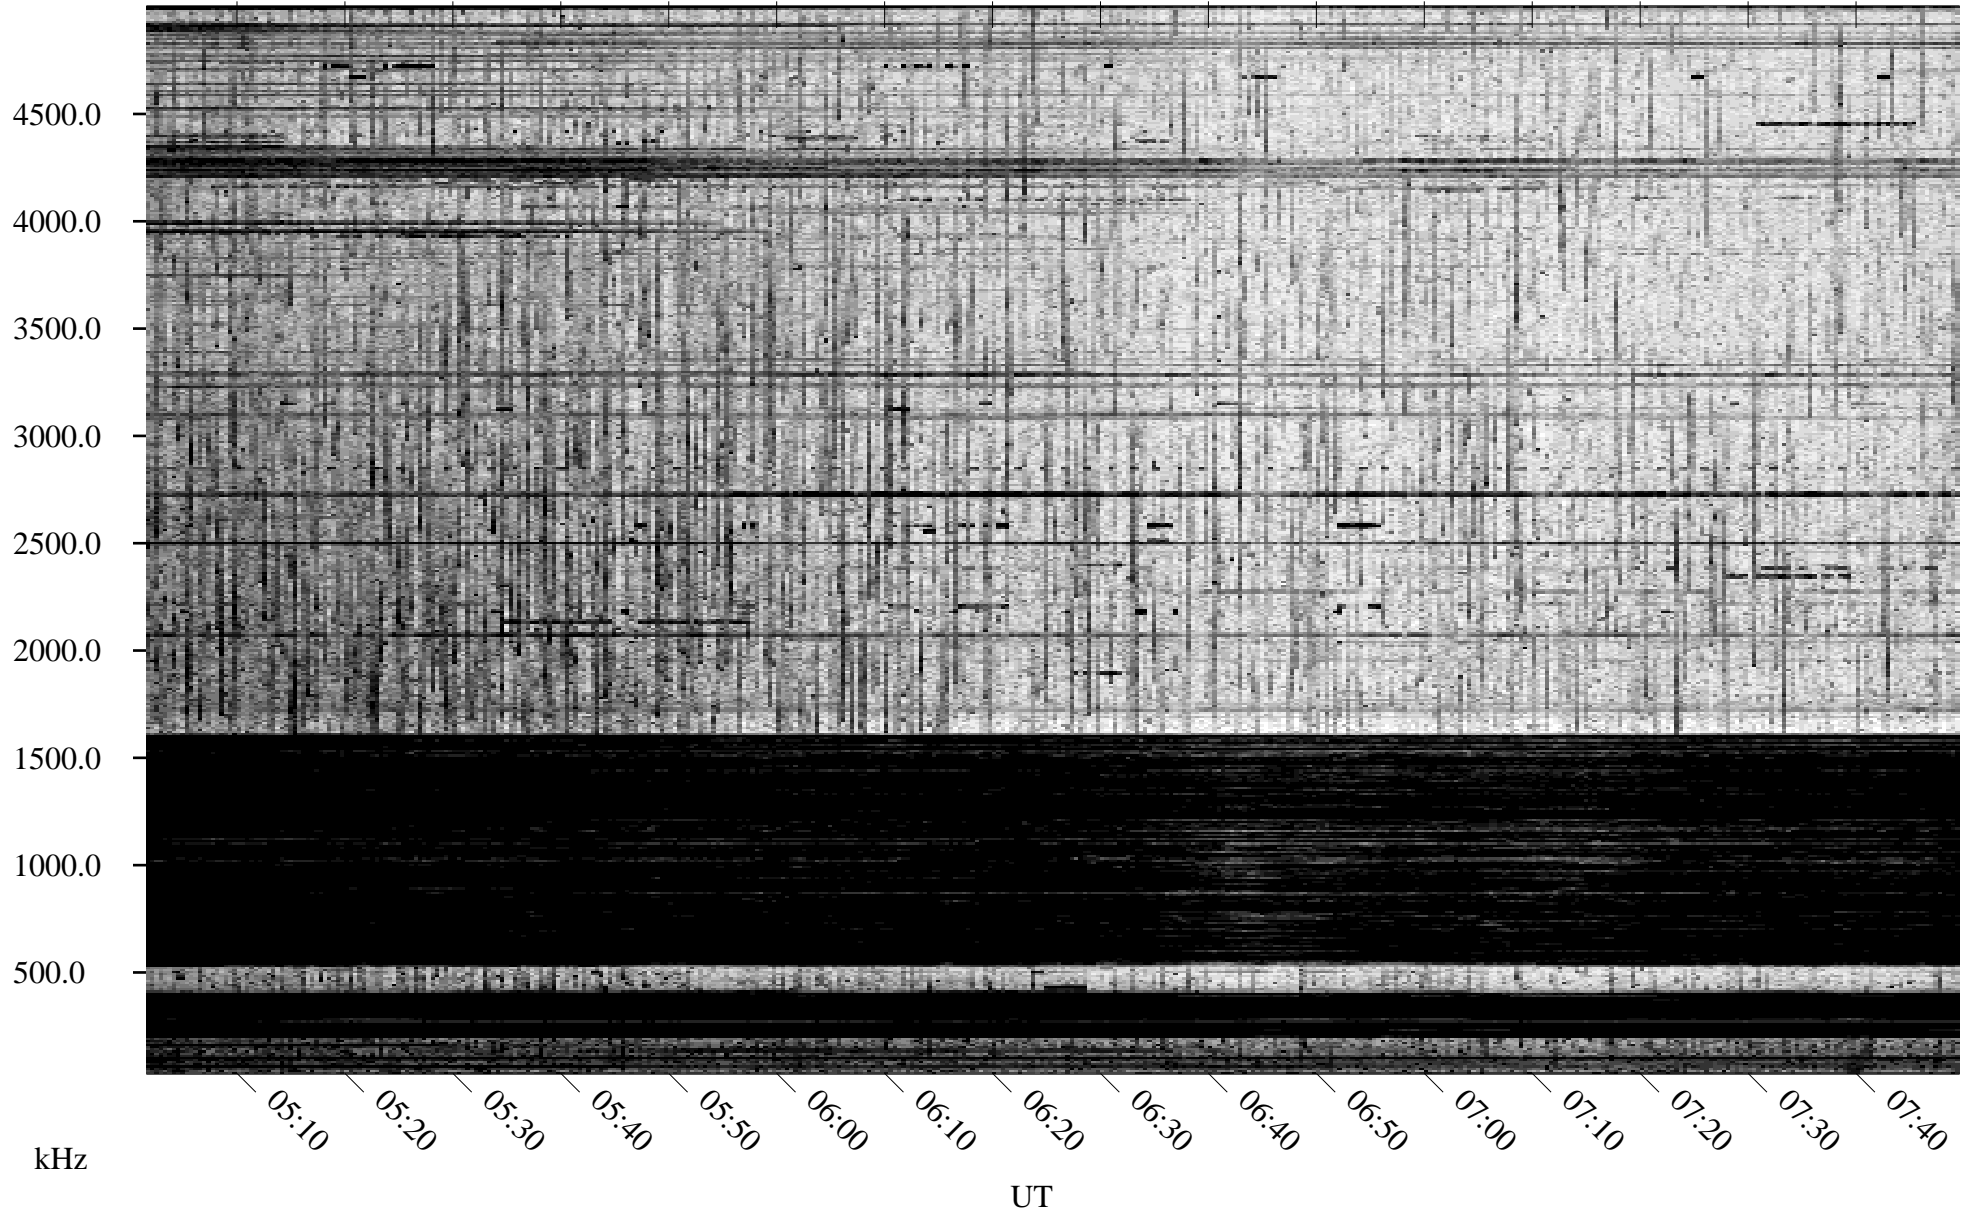

09/19/1995 Churchill, Manitoba

Linear Scale Black = 161 White = 15

ch95262l.r00m max_12

Page 1

09/19/1995 Churchill, Manitoba

Linear Scale Black = 161 White = 15

ch95262l.r00m max_12

Page 2

09/19/1995 Churchill, Manitoba

Linear Scale Black = 161 White = 15

ch95262l.r00m max_12

Page 3

09/19/1995 Churchill, Manitoba

Linear Scale Black = 161 White = 15

ch95262l.r00m max_12

Page 4

09/19/1995 Churchill, Manitoba

Linear Scale Black = 161 White = 15

ch95262l.r00m max_12

Page 5