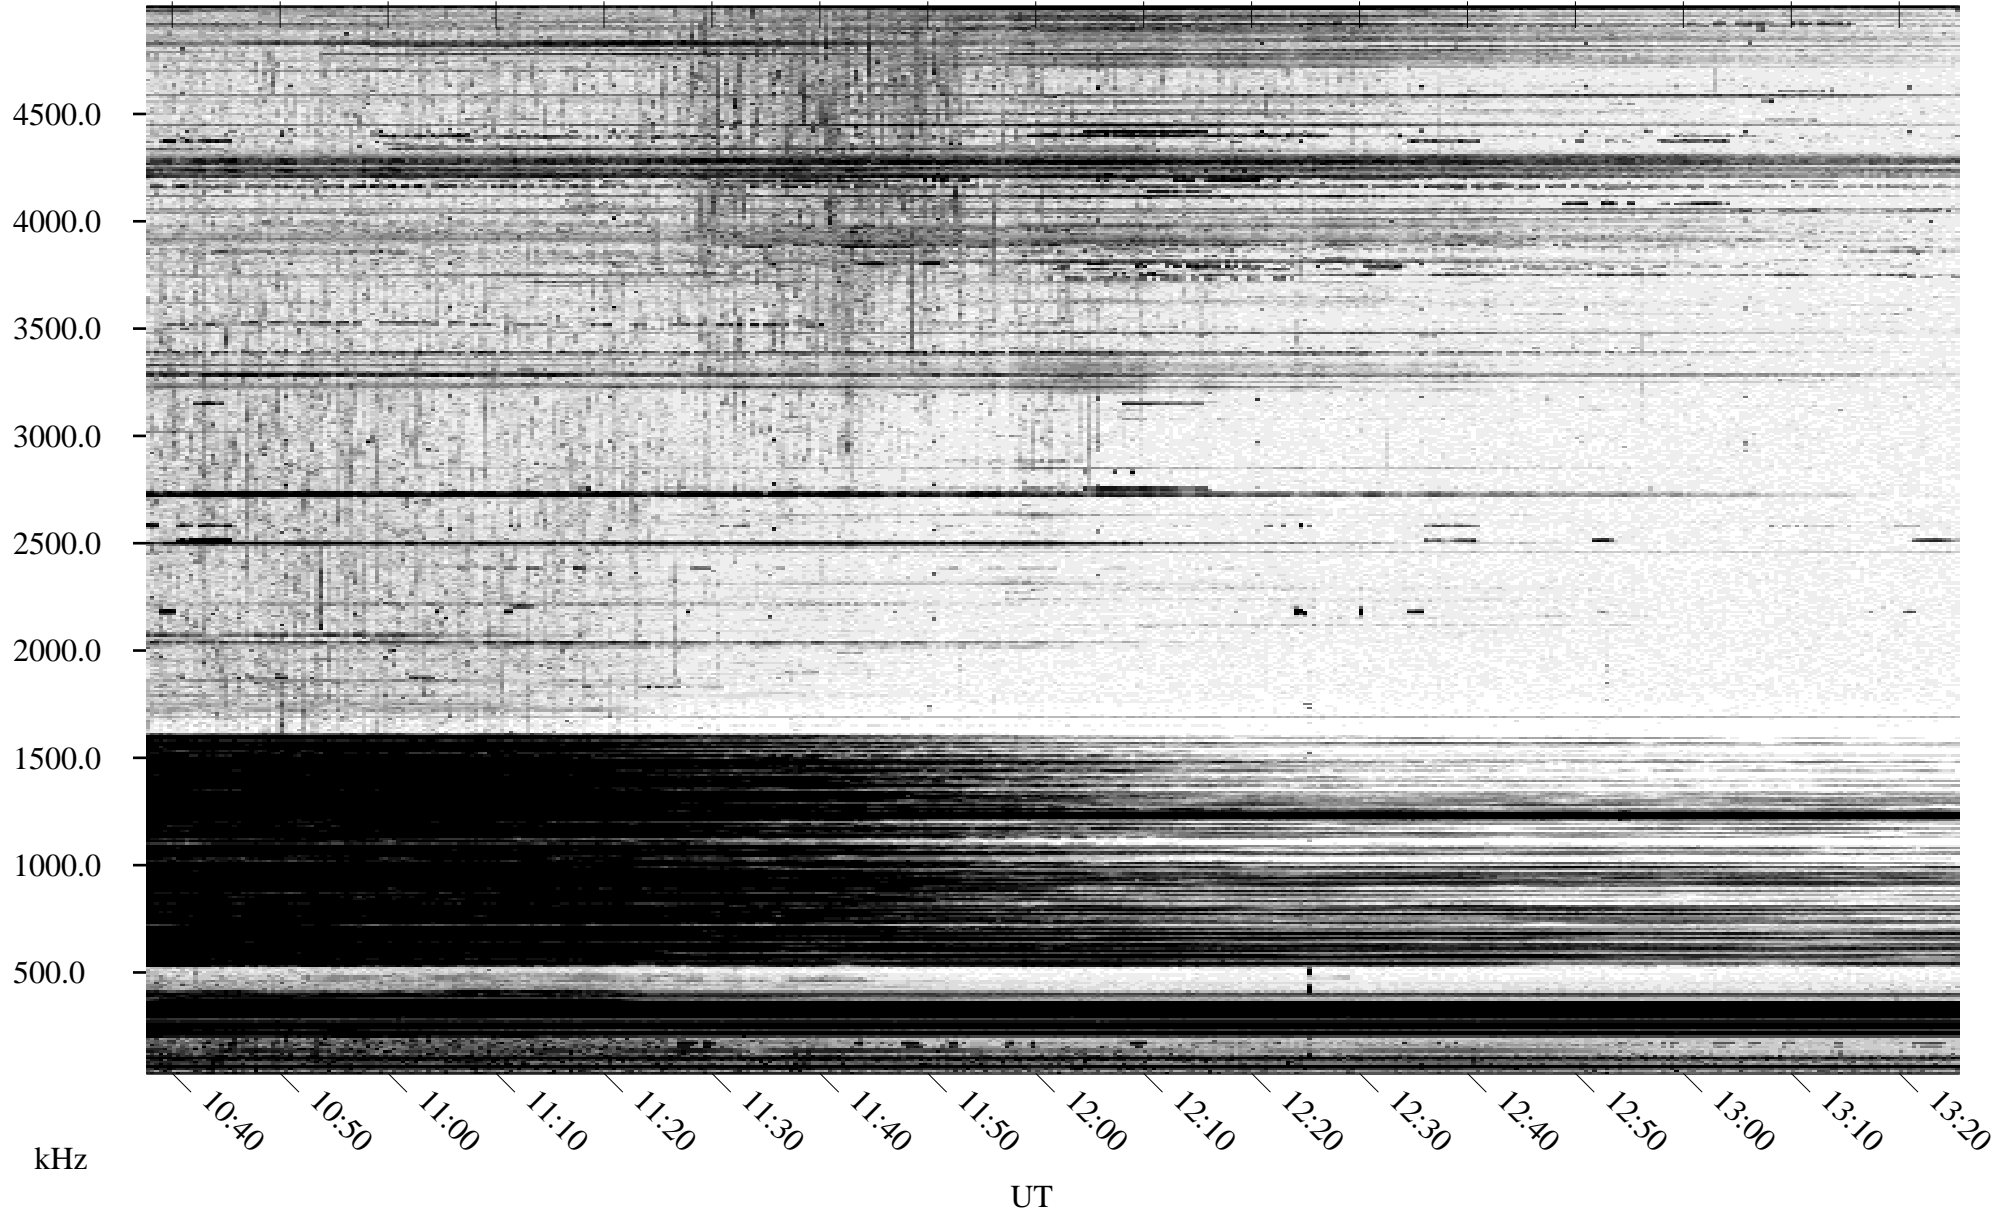

09/19/1995 Churchill, Manitoba

Linear Scale Black = 161 White = 15

ch95262l.r00m max_12

Page 1

09/19/1995 Churchill, Manitoba

Linear Scale Black = 161 White = 15

ch95262l.r00m max_12

Page 2

09/19/1995 Churchill, Manitoba

Linear Scale Black = 161 White = 15

ch95262l.r00m max_12

Page 3

09/19/1995 Churchill, Manitoba

Linear Scale Black = 161 White = 15

ch95262l.r00m max_12

Page 4

09/19/1995 Churchill, Manitoba

Linear Scale Black = 161 White = 15

ch95262l.r00m max_12

Page 5