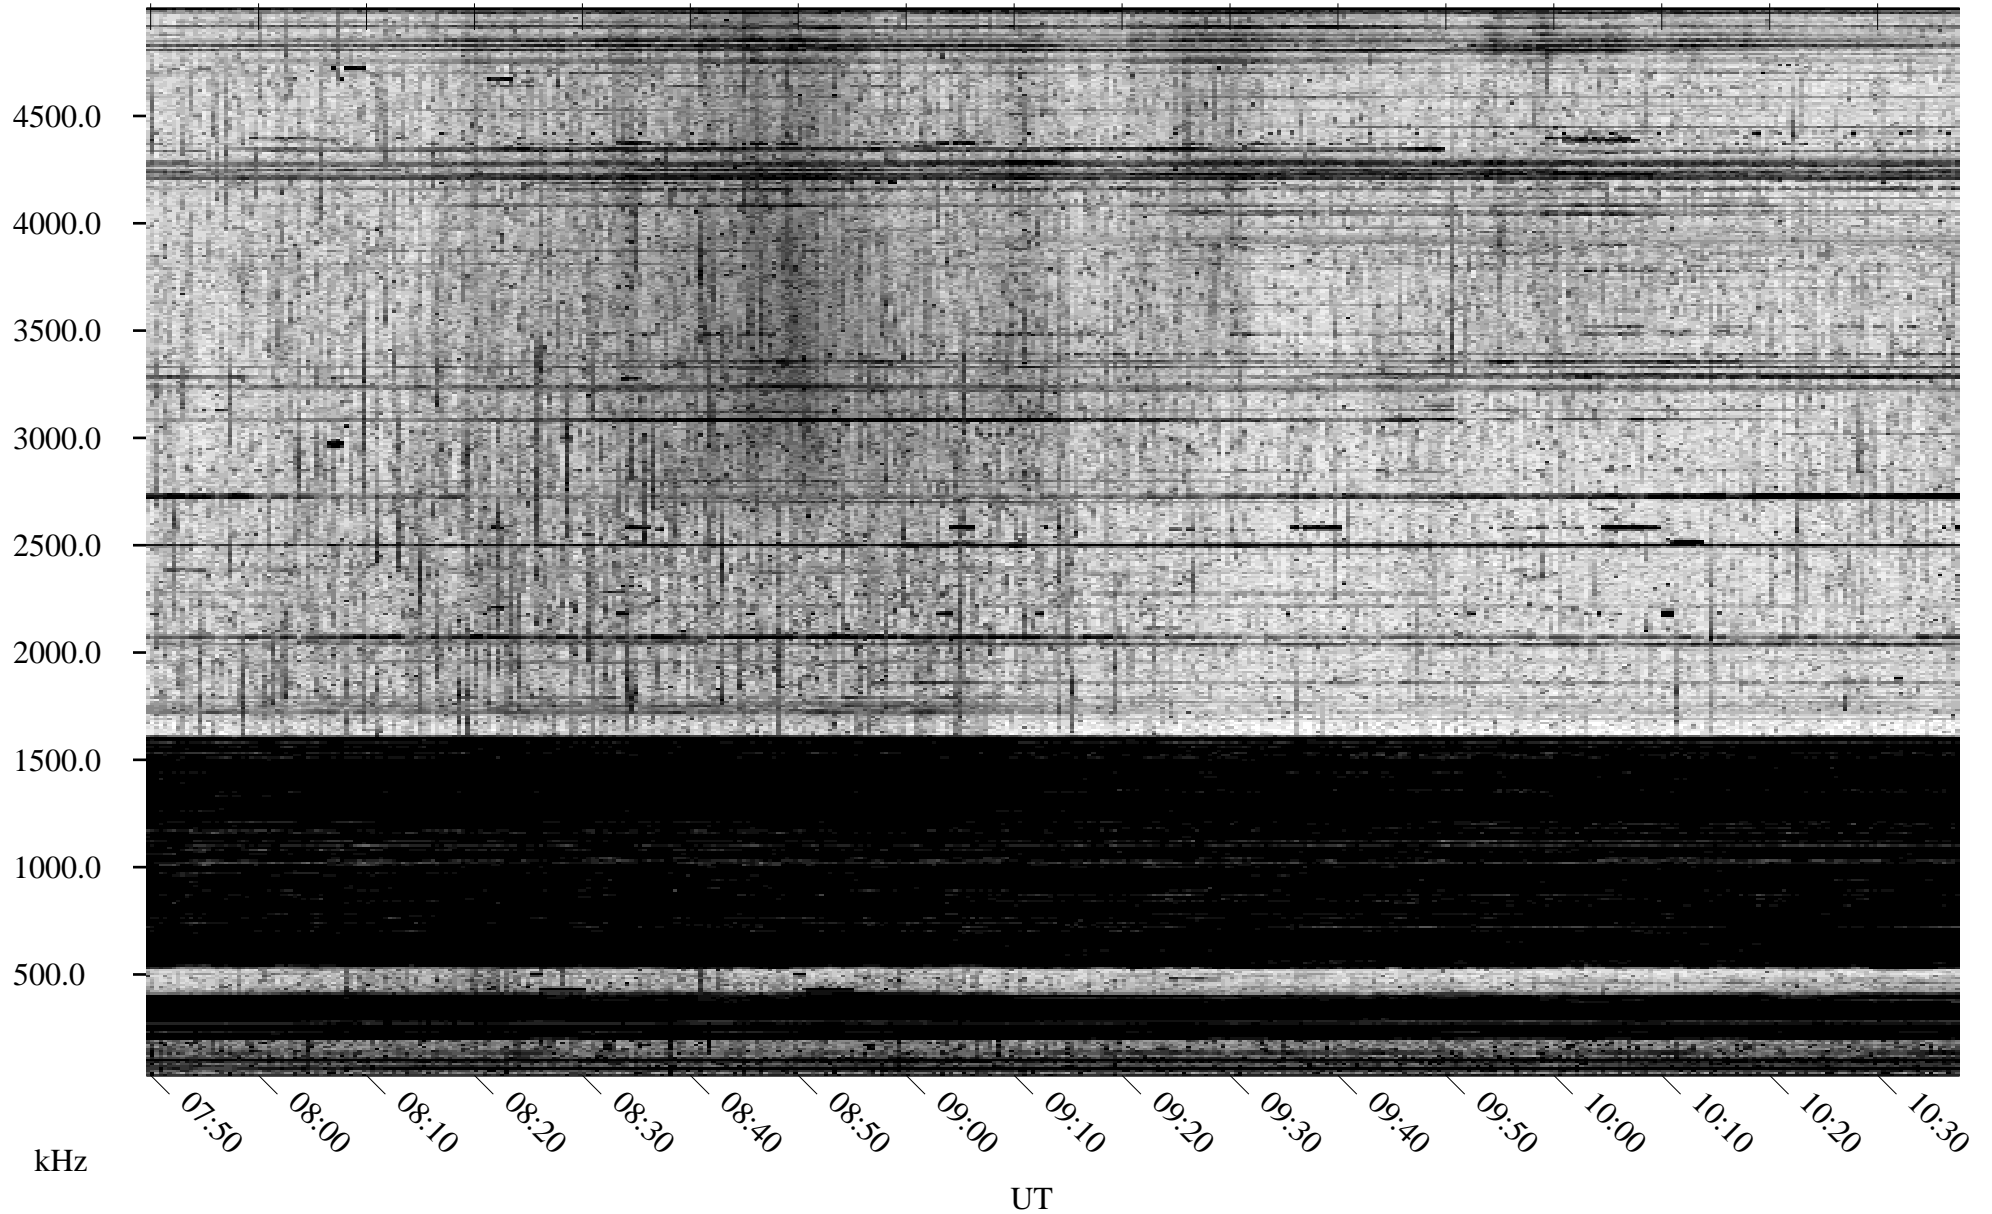

09/19/1995 Churchill, Manitoba

Linear Scale Black = 161 White = 15

ch95262l.r00m max_12

Page 1

09/19/1995 Churchill, Manitoba

Linear Scale Black = 161 White = 15

ch95262l.r00m max_12

Page 2

09/19/1995 Churchill, Manitoba

Linear Scale Black = 161 White = 15

ch95262l.r00m max_12

Page 3

09/19/1995 Churchill, Manitoba

Linear Scale Black = 161 White = 15

ch95262l.r00m max_12

Page 4

09/19/1995 Churchill, Manitoba

Linear Scale Black = 161 White = 15

ch95262l.r00m max_12

Page 5