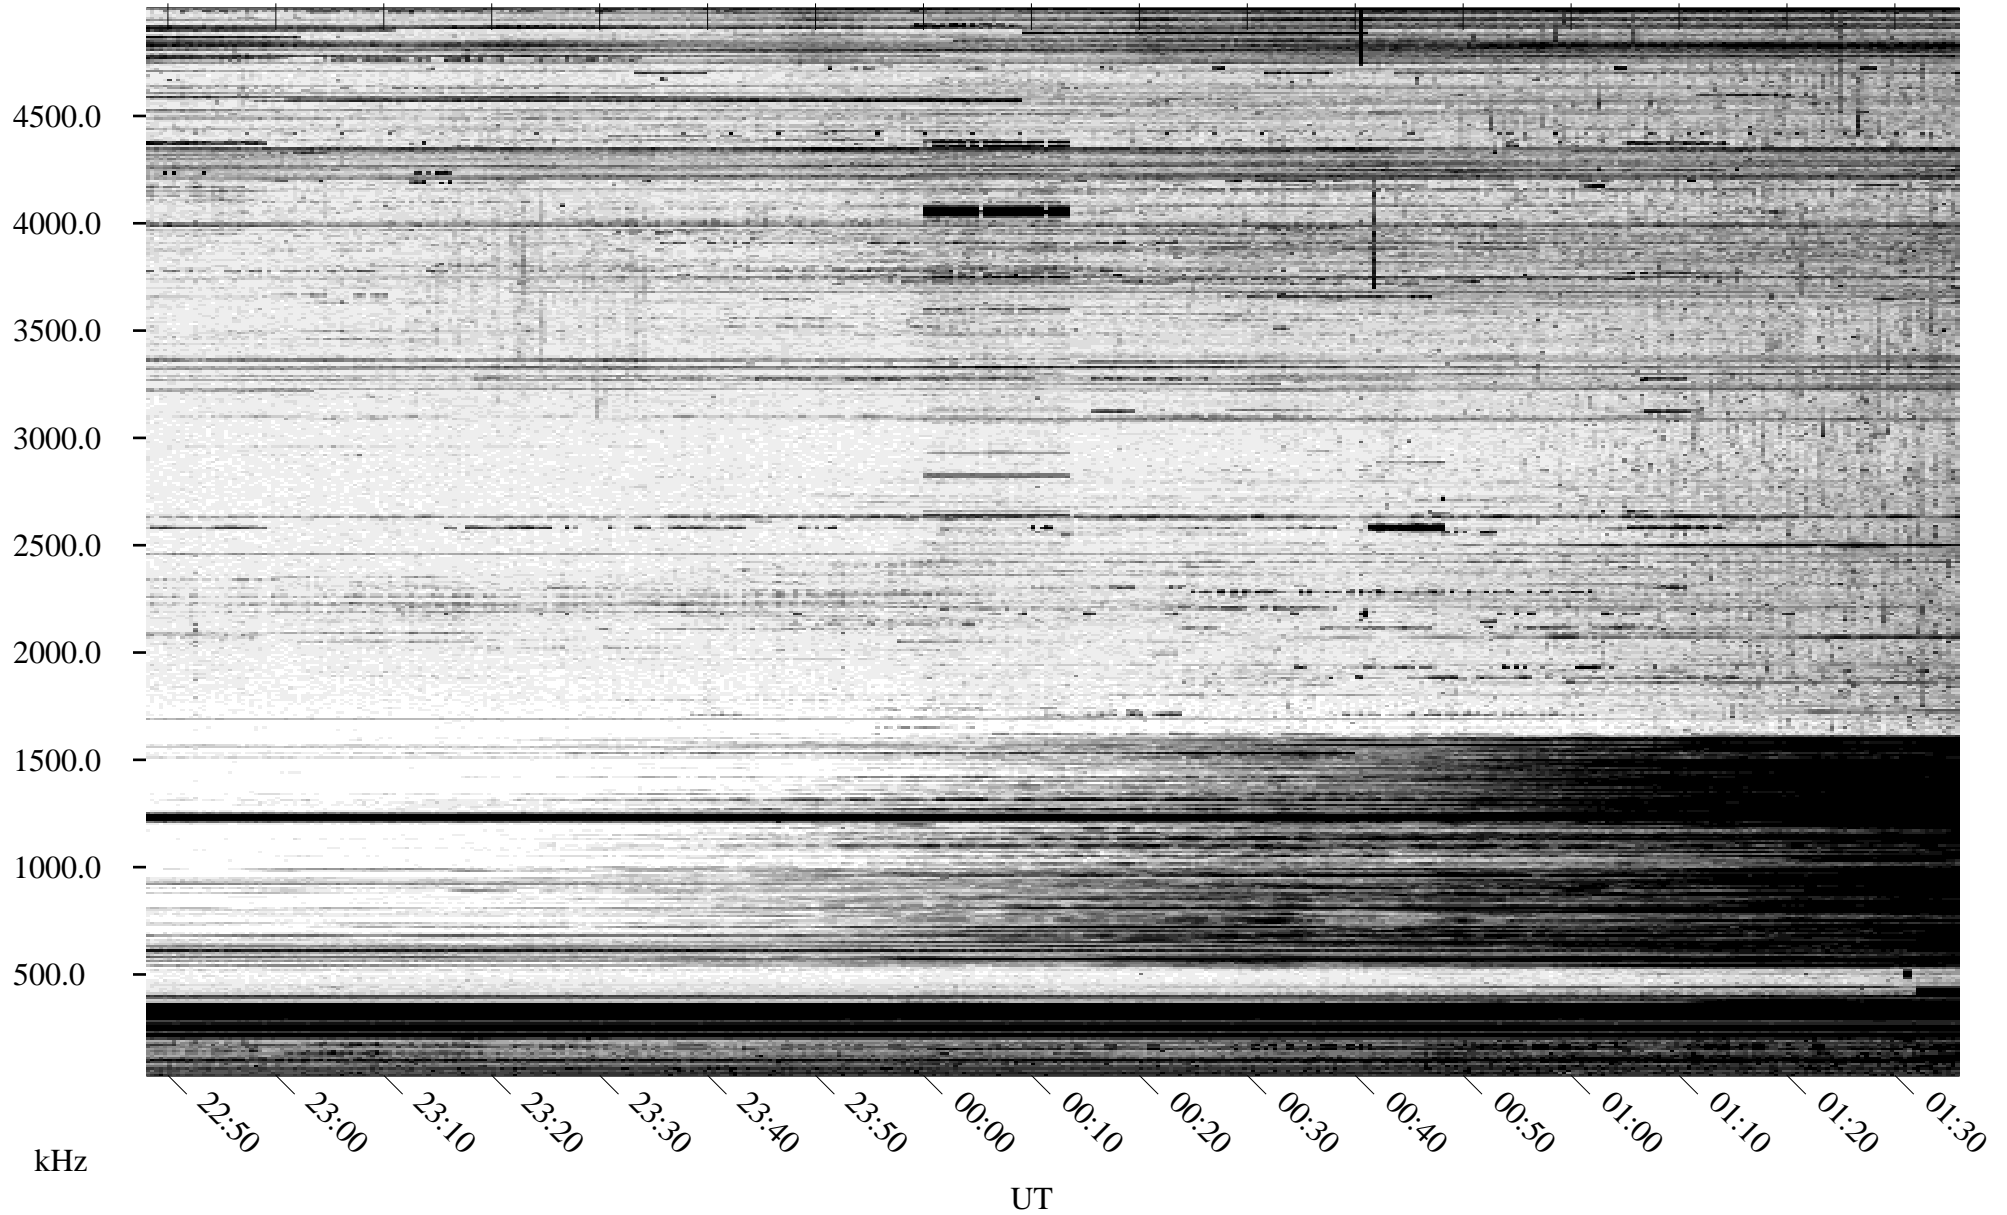

# 09/19/1995 Churchill, Manitoba

Linear Scale Black = 161 White = 15

ch95262l.r01m max\_12

Page 1

# 09/19/1995 Churchill, Manitoba

Linear Scale    Black = 161    White = 15

ch95262l.r01m max\_12

Page 2

# 09/20/1995 Churchill, Manitoba

Linear Scale    Black = 161    White = 15

ch95262l.r01m max\_12

Page 3