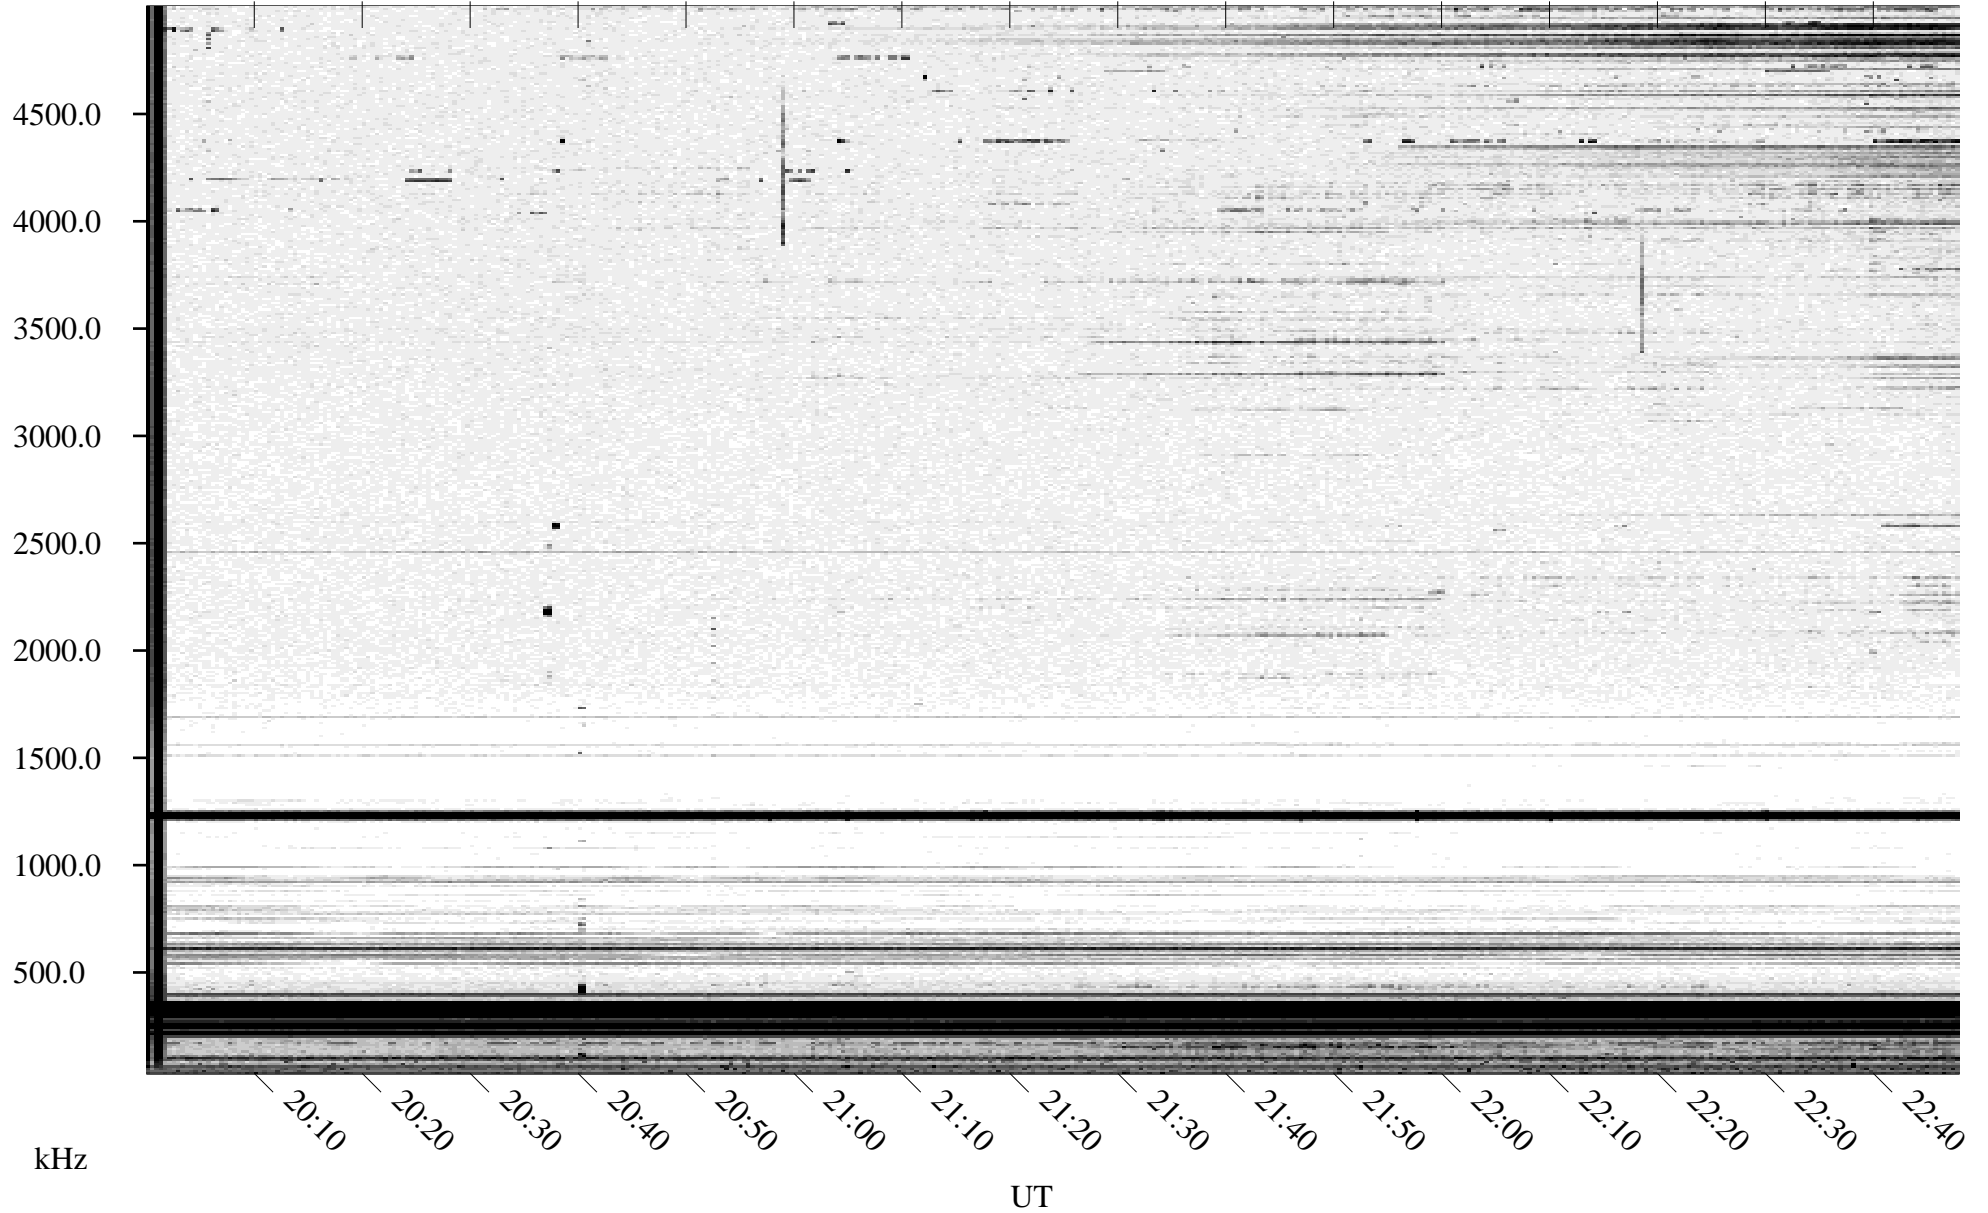

# 09/19/1995 Churchill, Manitoba

Linear Scale Black = 161 White = 15

ch95262l.r01m max\_12

Page 1

# 09/19/1995 Churchill, Manitoba

Linear Scale    Black = 161    White = 15

ch95262l.r01m max\_12

Page 2

# 09/20/1995 Churchill, Manitoba

Linear Scale    Black = 161    White = 15

ch95262l.r01m max\_12

Page 3