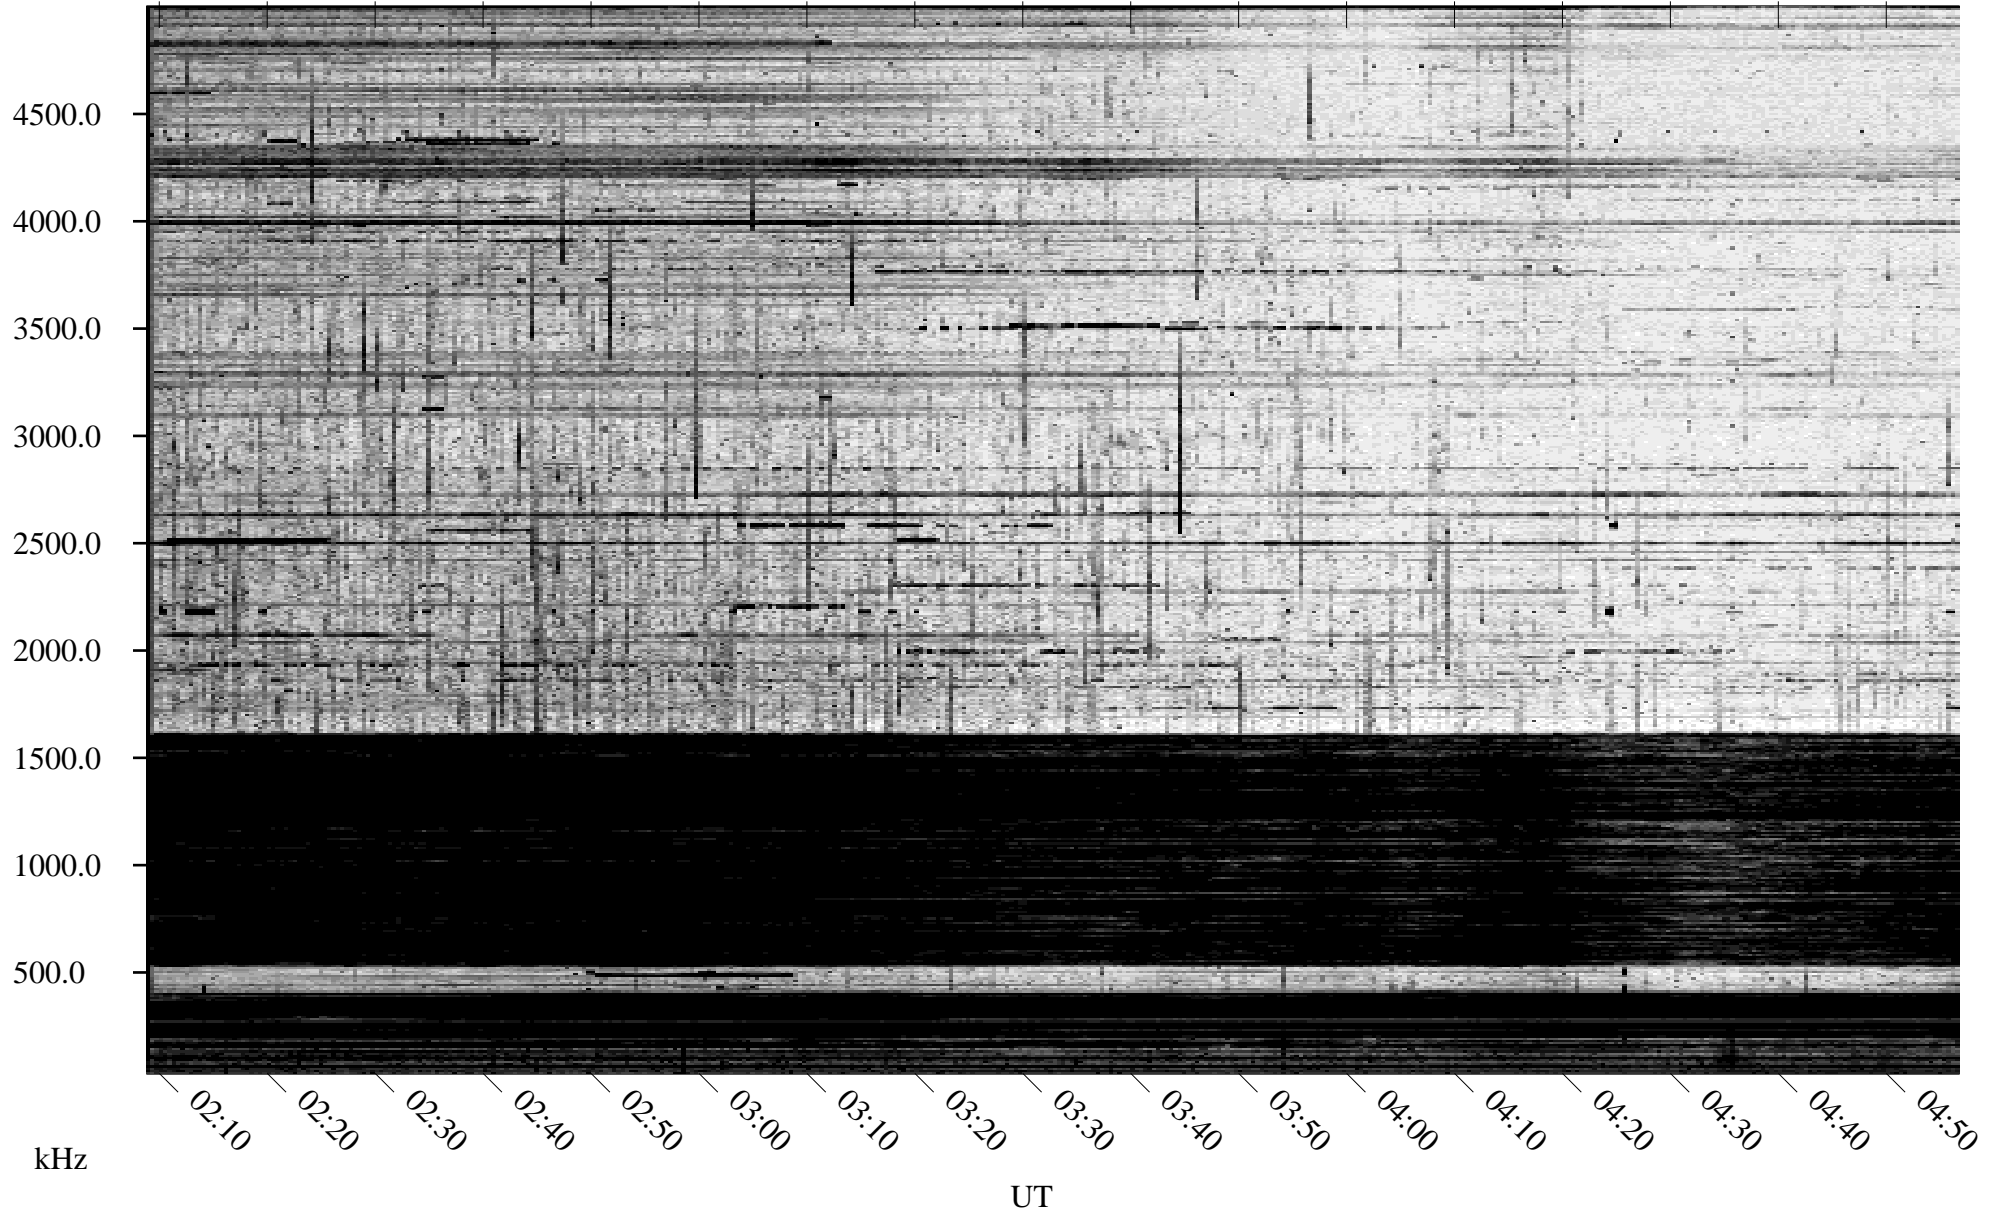

# 09/20/1995 Churchill, Manitoba

Linear Scale    Black = 161    White = 15

ch95263l.r00m max\_12

Page 1

# 09/20/1995 Churchill, Manitoba

Linear Scale    Black = 161    White = 15

ch95263l.r00m max\_12

Page 2

# 09/20/1995 Churchill, Manitoba

Linear Scale    Black = 161    White = 15

ch95263l.r00m max\_12

Page 3

# 09/20/1995 Churchill, Manitoba

Linear Scale    Black = 161    White = 15

ch95263l.r00m max\_12

Page 4