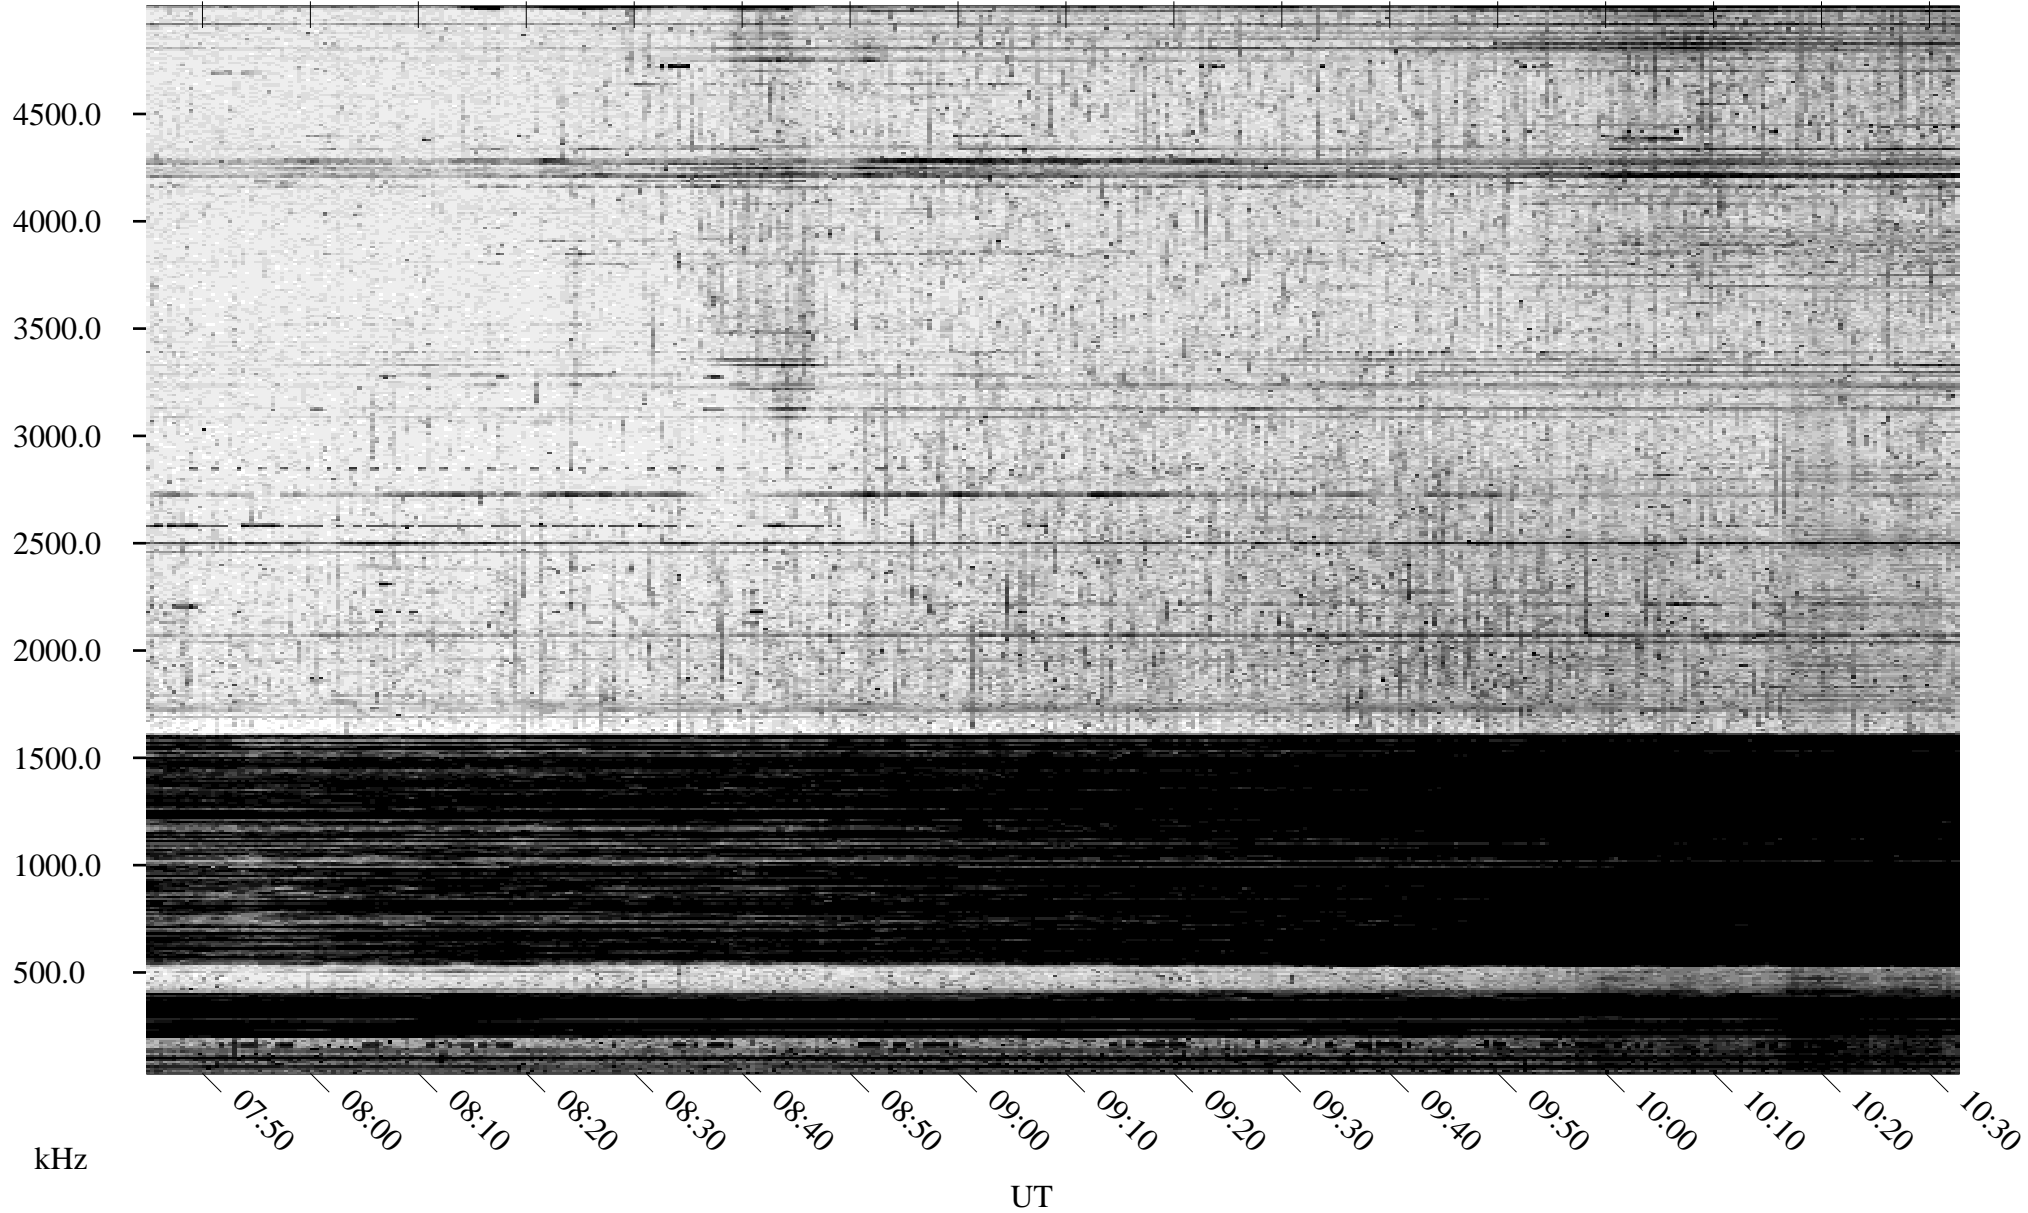

# 09/20/1995 Churchill, Manitoba

Linear Scale    Black = 161    White = 15

ch95263l.r00m max\_12

Page 1

# 09/20/1995 Churchill, Manitoba

Linear Scale    Black = 161    White = 15

ch95263l.r00m max\_12

Page 2

# 09/20/1995 Churchill, Manitoba

Linear Scale    Black = 161    White = 15

ch95263l.r00m max\_12

Page 3

# 09/20/1995 Churchill, Manitoba

Linear Scale    Black = 161    White = 15

ch95263l.r00m max\_12

Page 4