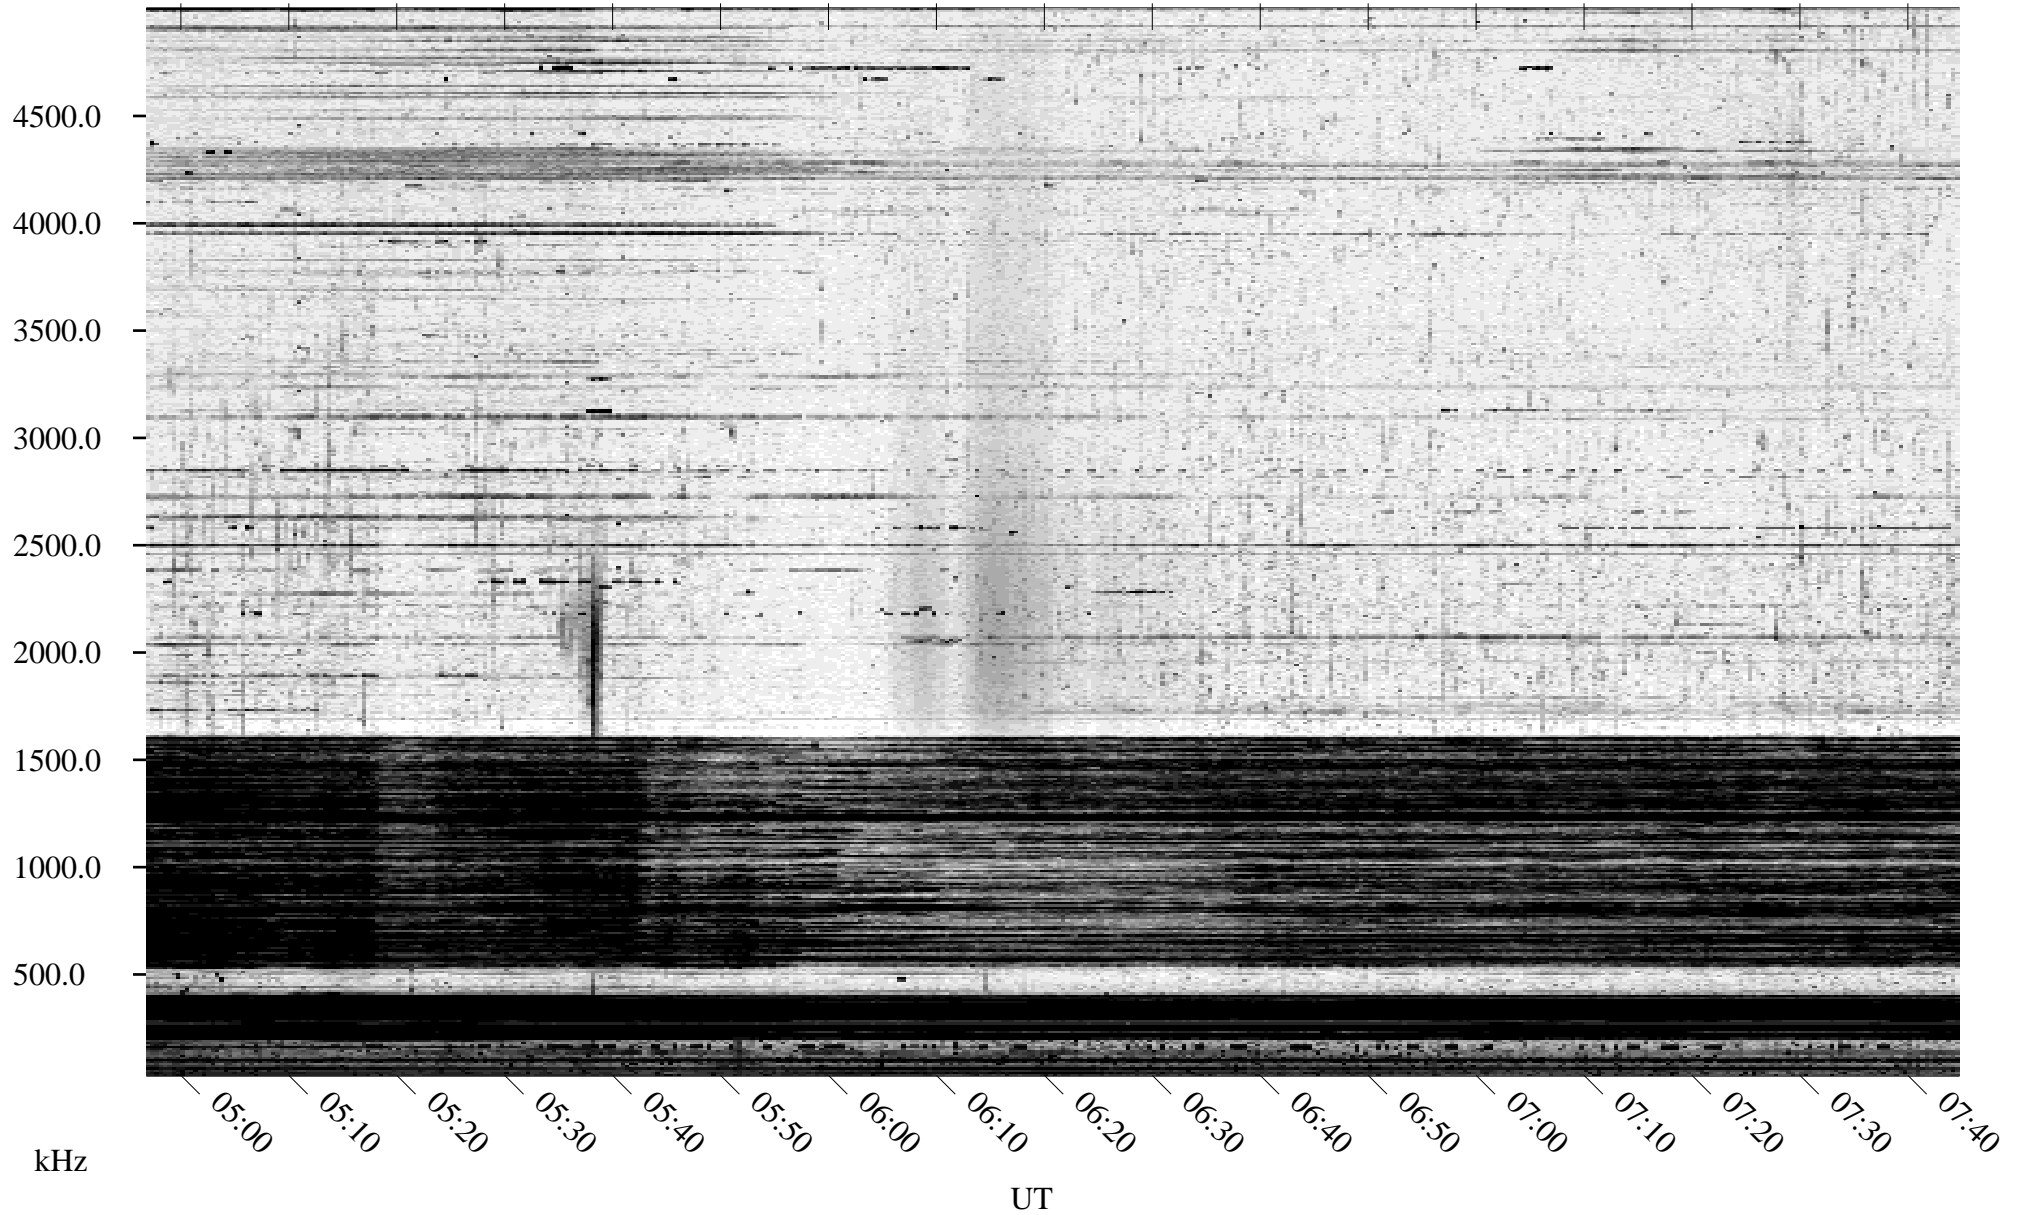

# 09/20/1995 Churchill, Manitoba

Linear Scale    Black = 161    White = 15

ch95263l.r00m max\_12

Page 1

# 09/20/1995 Churchill, Manitoba

Linear Scale    Black = 161    White = 15

ch95263l.r00m max\_12

Page 2

# 09/20/1995 Churchill, Manitoba

Linear Scale    Black = 161    White = 15

ch95263l.r00m max\_12

Page 3

# 09/20/1995 Churchill, Manitoba

Linear Scale    Black = 161    White = 15

ch95263l.r00m max\_12

Page 4