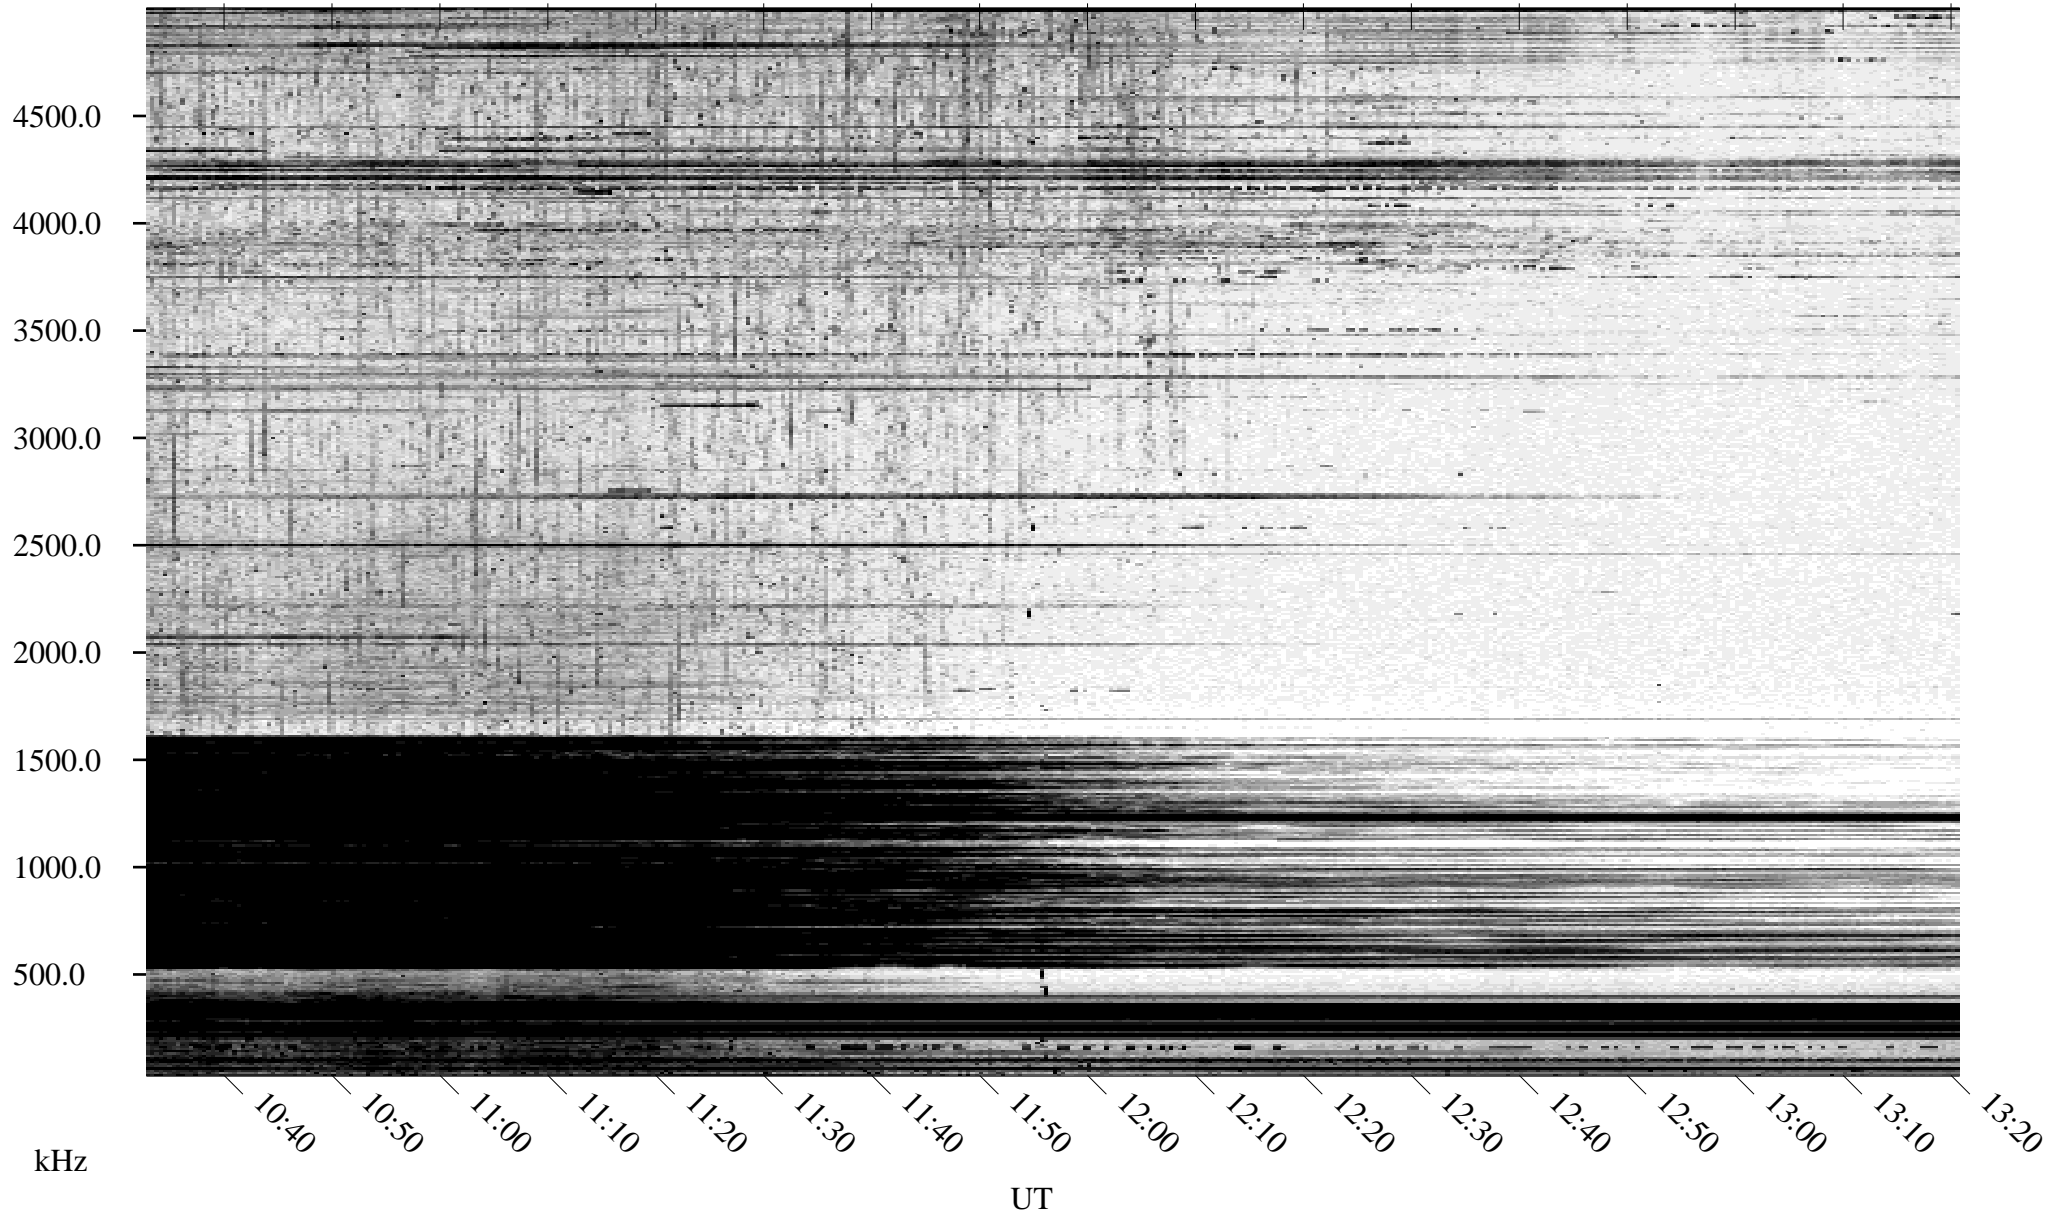

# 09/20/1995 Churchill, Manitoba

Linear Scale    Black = 161    White = 15

ch95263l.r00m max\_12

Page 2

# 09/20/1995 Churchill, Manitoba

Linear Scale    Black = 161    White = 15

ch95263l.r00m max\_12

Page 3

# 09/20/1995 Churchill, Manitoba

Linear Scale    Black = 161    White = 15

ch95263l.r00m max\_12

Page 4

# 09/20/1995 Churchill, Manitoba

Linear Scale    Black = 161    White = 15

ch95263l.r00m max\_12

Page 5