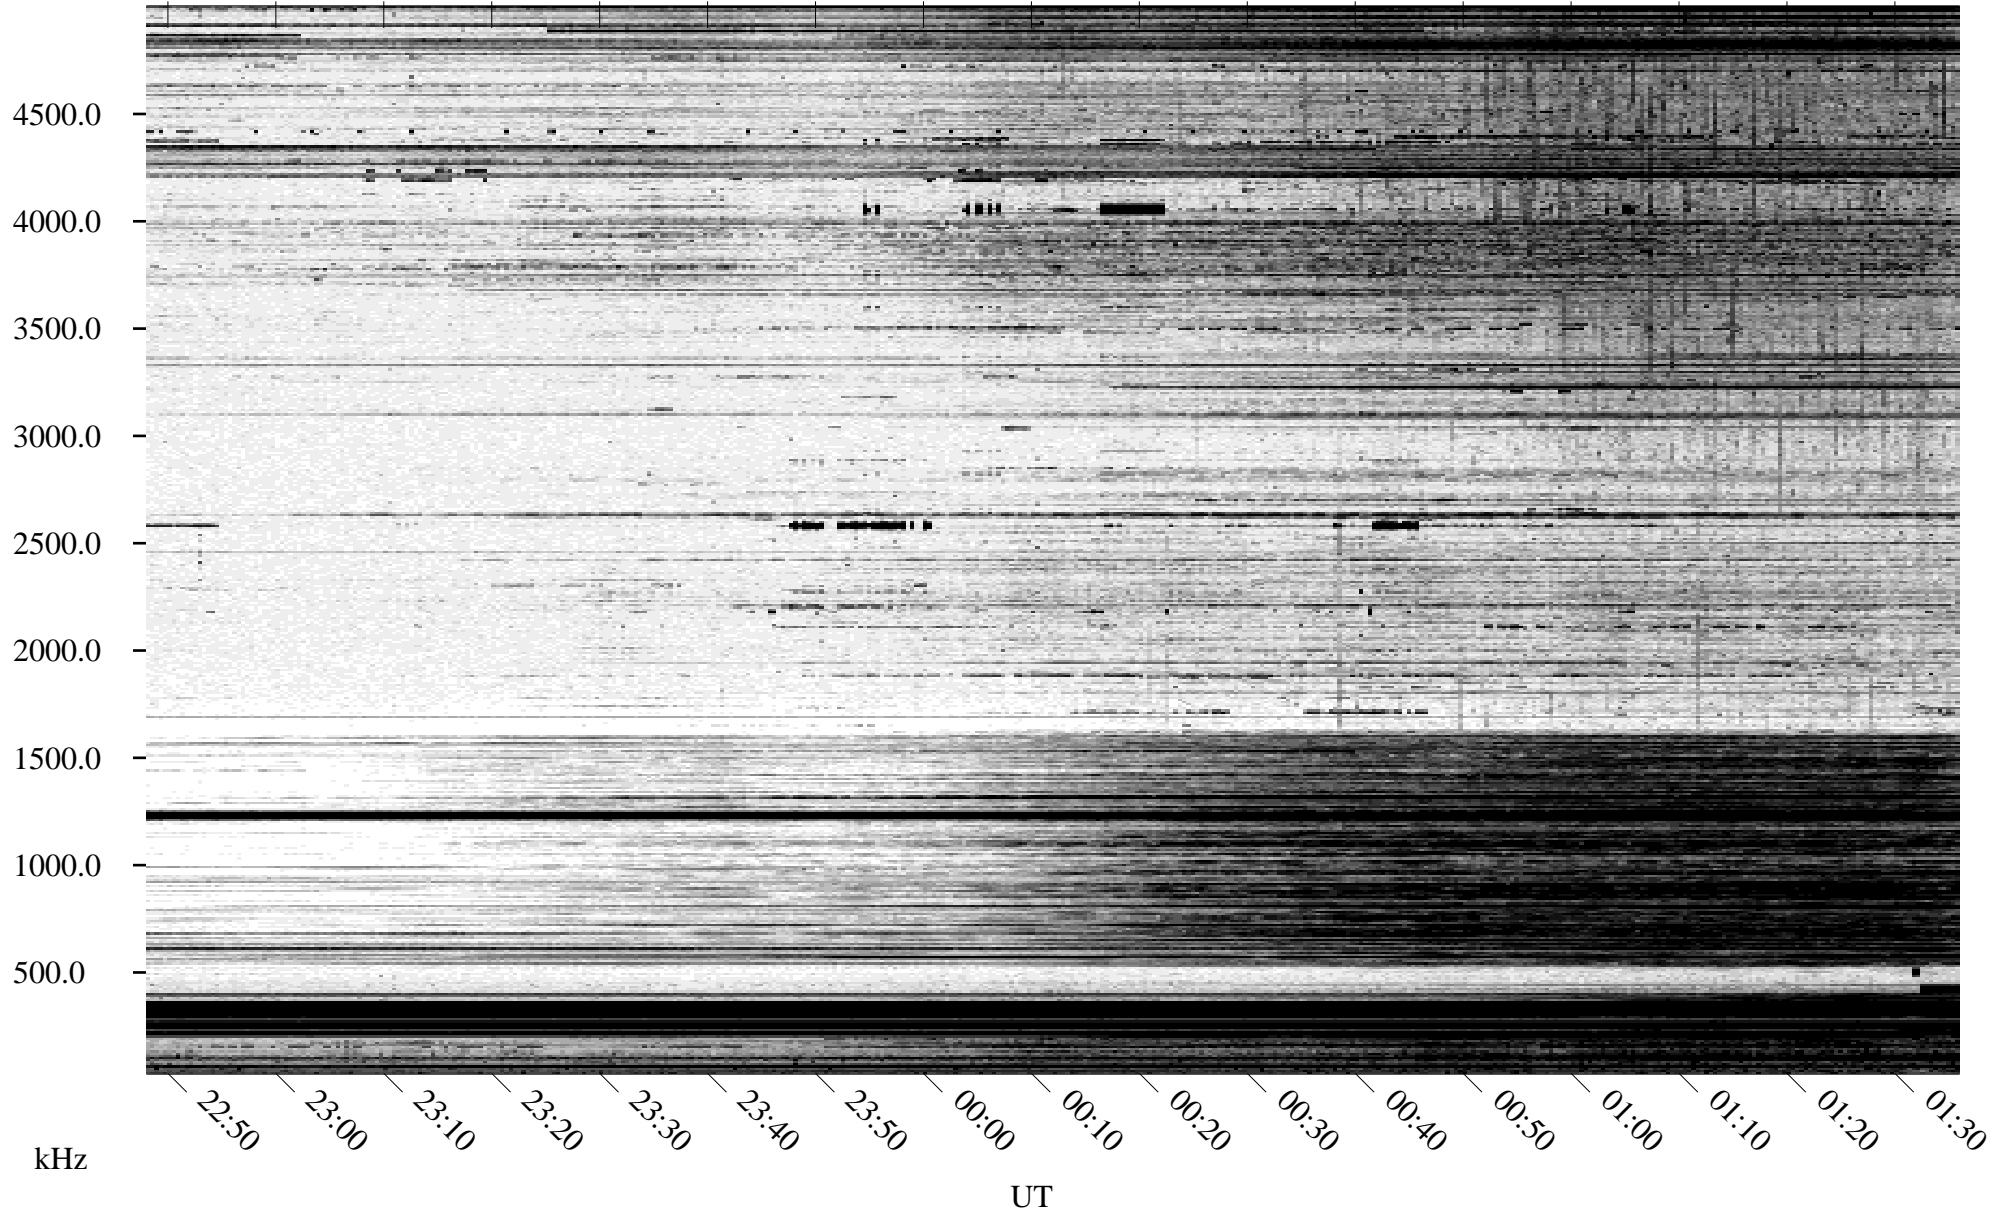

# 09/20/1995 Churchill, Manitoba

Linear Scale    Black = 161    White = 15

ch95263l.r01m max\_12

Page 1

# 09/20/1995 Churchill, Manitoba

Linear Scale    Black = 161    White = 15

ch95263l.r01m max\_12

Page 2

# 09/21/1995 Churchill, Manitoba

Linear Scale    Black = 161    White = 15

ch95263l.r01m max\_12

Page 3