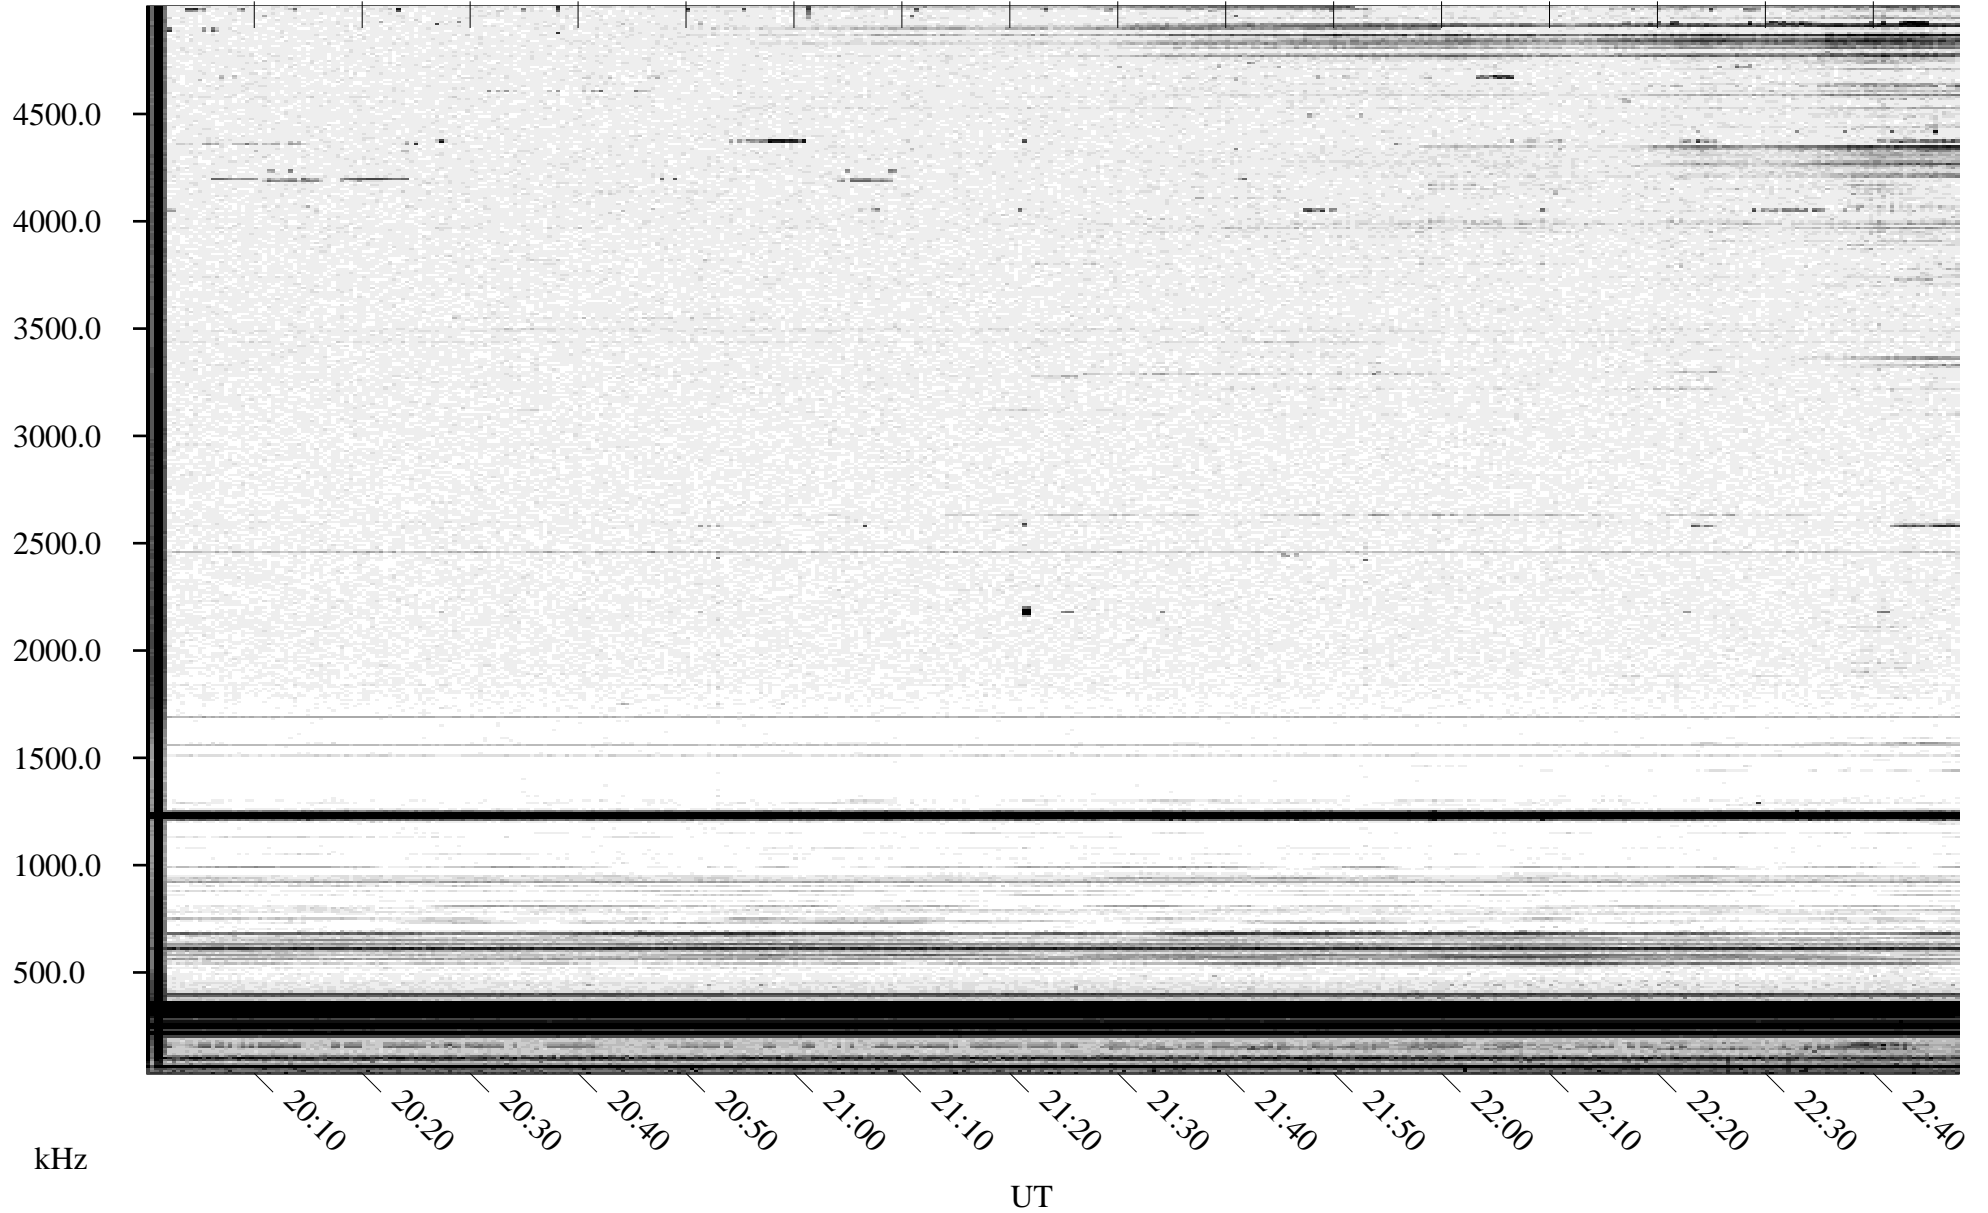

# 09/20/1995 Churchill, Manitoba

Linear Scale    Black = 161    White = 15

ch95263l.r01m max\_12

Page 1

# 09/20/1995 Churchill, Manitoba

Linear Scale    Black = 161    White = 15

ch95263l.r01m max\_12

Page 2

# 09/21/1995 Churchill, Manitoba

Linear Scale    Black = 161    White = 15

ch95263l.r01m max\_12

Page 3