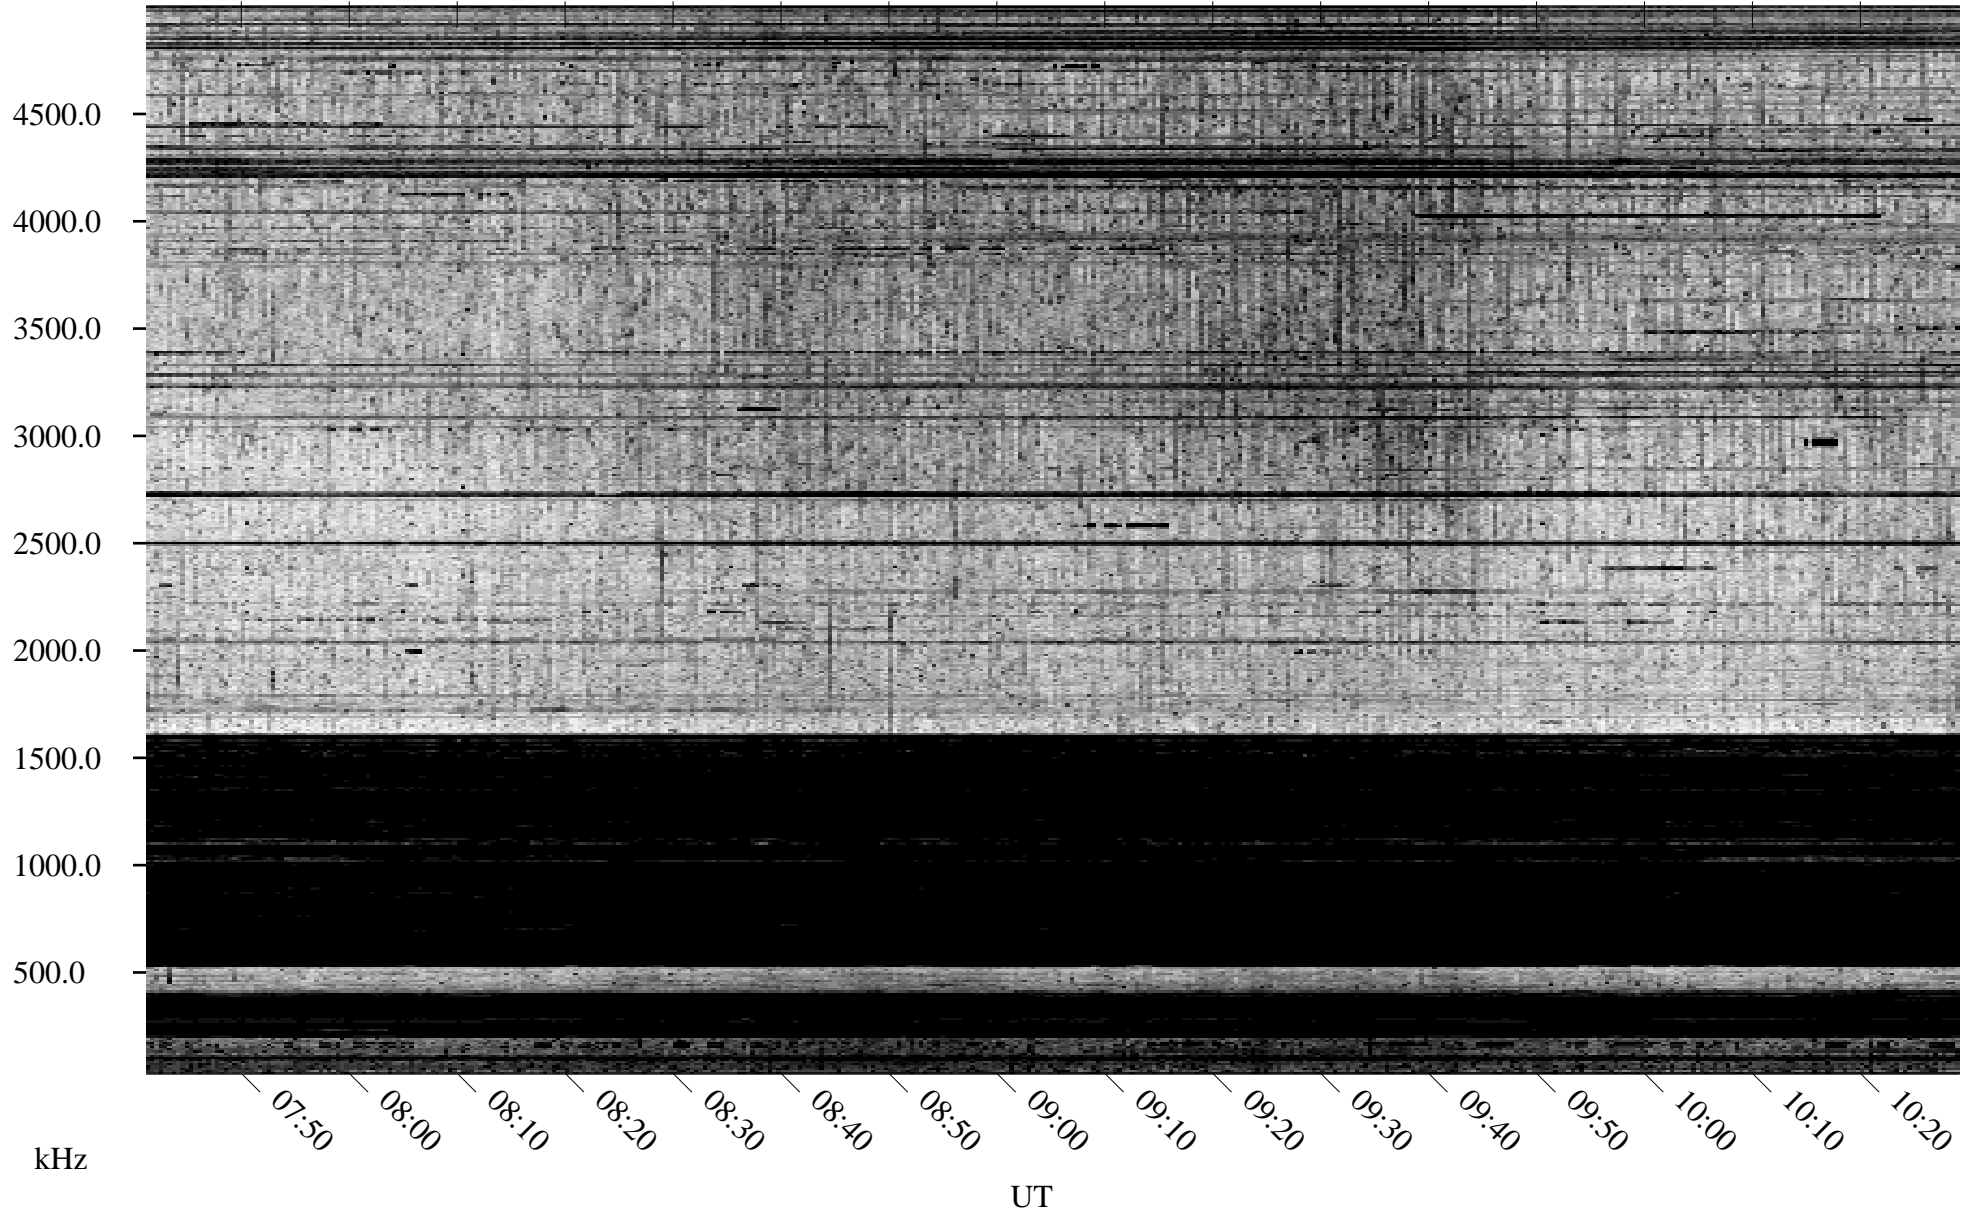

09/21/1995 Churchill, Manitoba

Linear Scale Black = 161 White = 15

ch95264l.r00m max_12

Page 1

09/21/1995 Churchill, Manitoba

Linear Scale Black = 161 White = 15

ch95264l.r00m max_12

Page 2

09/21/1995 Churchill, Manitoba

Linear Scale Black = 161 White = 15

ch95264l.r00m max_12

Page 3

09/21/1995 Churchill, Manitoba

Linear Scale Black = 161 White = 15

ch95264l.r00m max_12

Page 4

09/21/1995 Churchill, Manitoba

Linear Scale Black = 161 White = 15

ch95264l.r00m max_12