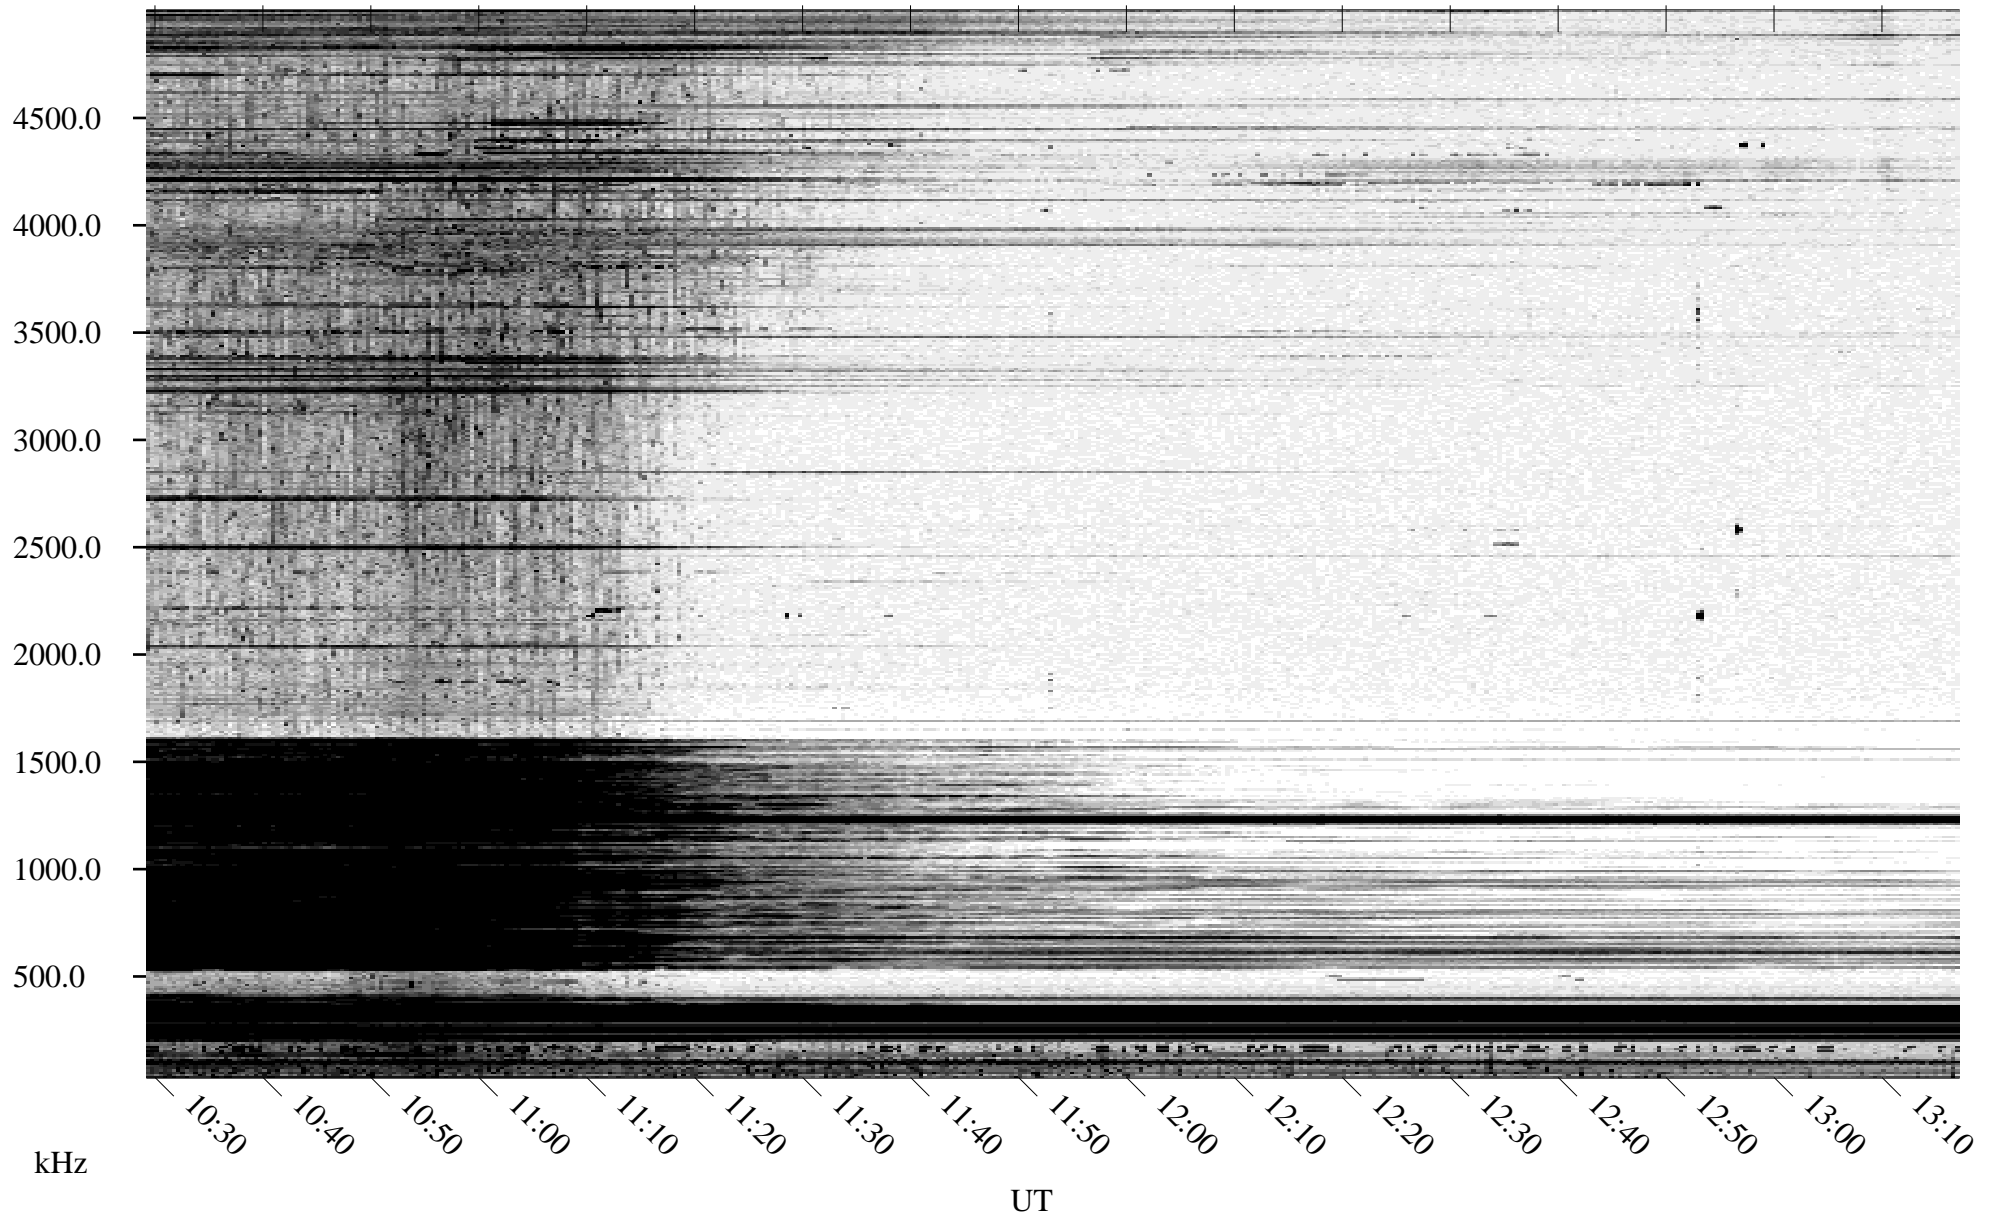

09/21/1995 Churchill, Manitoba

Linear Scale Black = 161 White = 15

ch95264l.r00m max_12

Page 1

09/21/1995 Churchill, Manitoba

Linear Scale Black = 161 White = 15

ch95264l.r00m max_12

Page 2

09/21/1995 Churchill, Manitoba

Linear Scale Black = 161 White = 15

ch95264l.r00m max_12

Page 3

09/21/1995 Churchill, Manitoba

Linear Scale Black = 161 White = 15

ch95264l.r00m max_12

Page 4

09/21/1995 Churchill, Manitoba

Linear Scale Black = 161 White = 15

ch95264l.r00m max_12