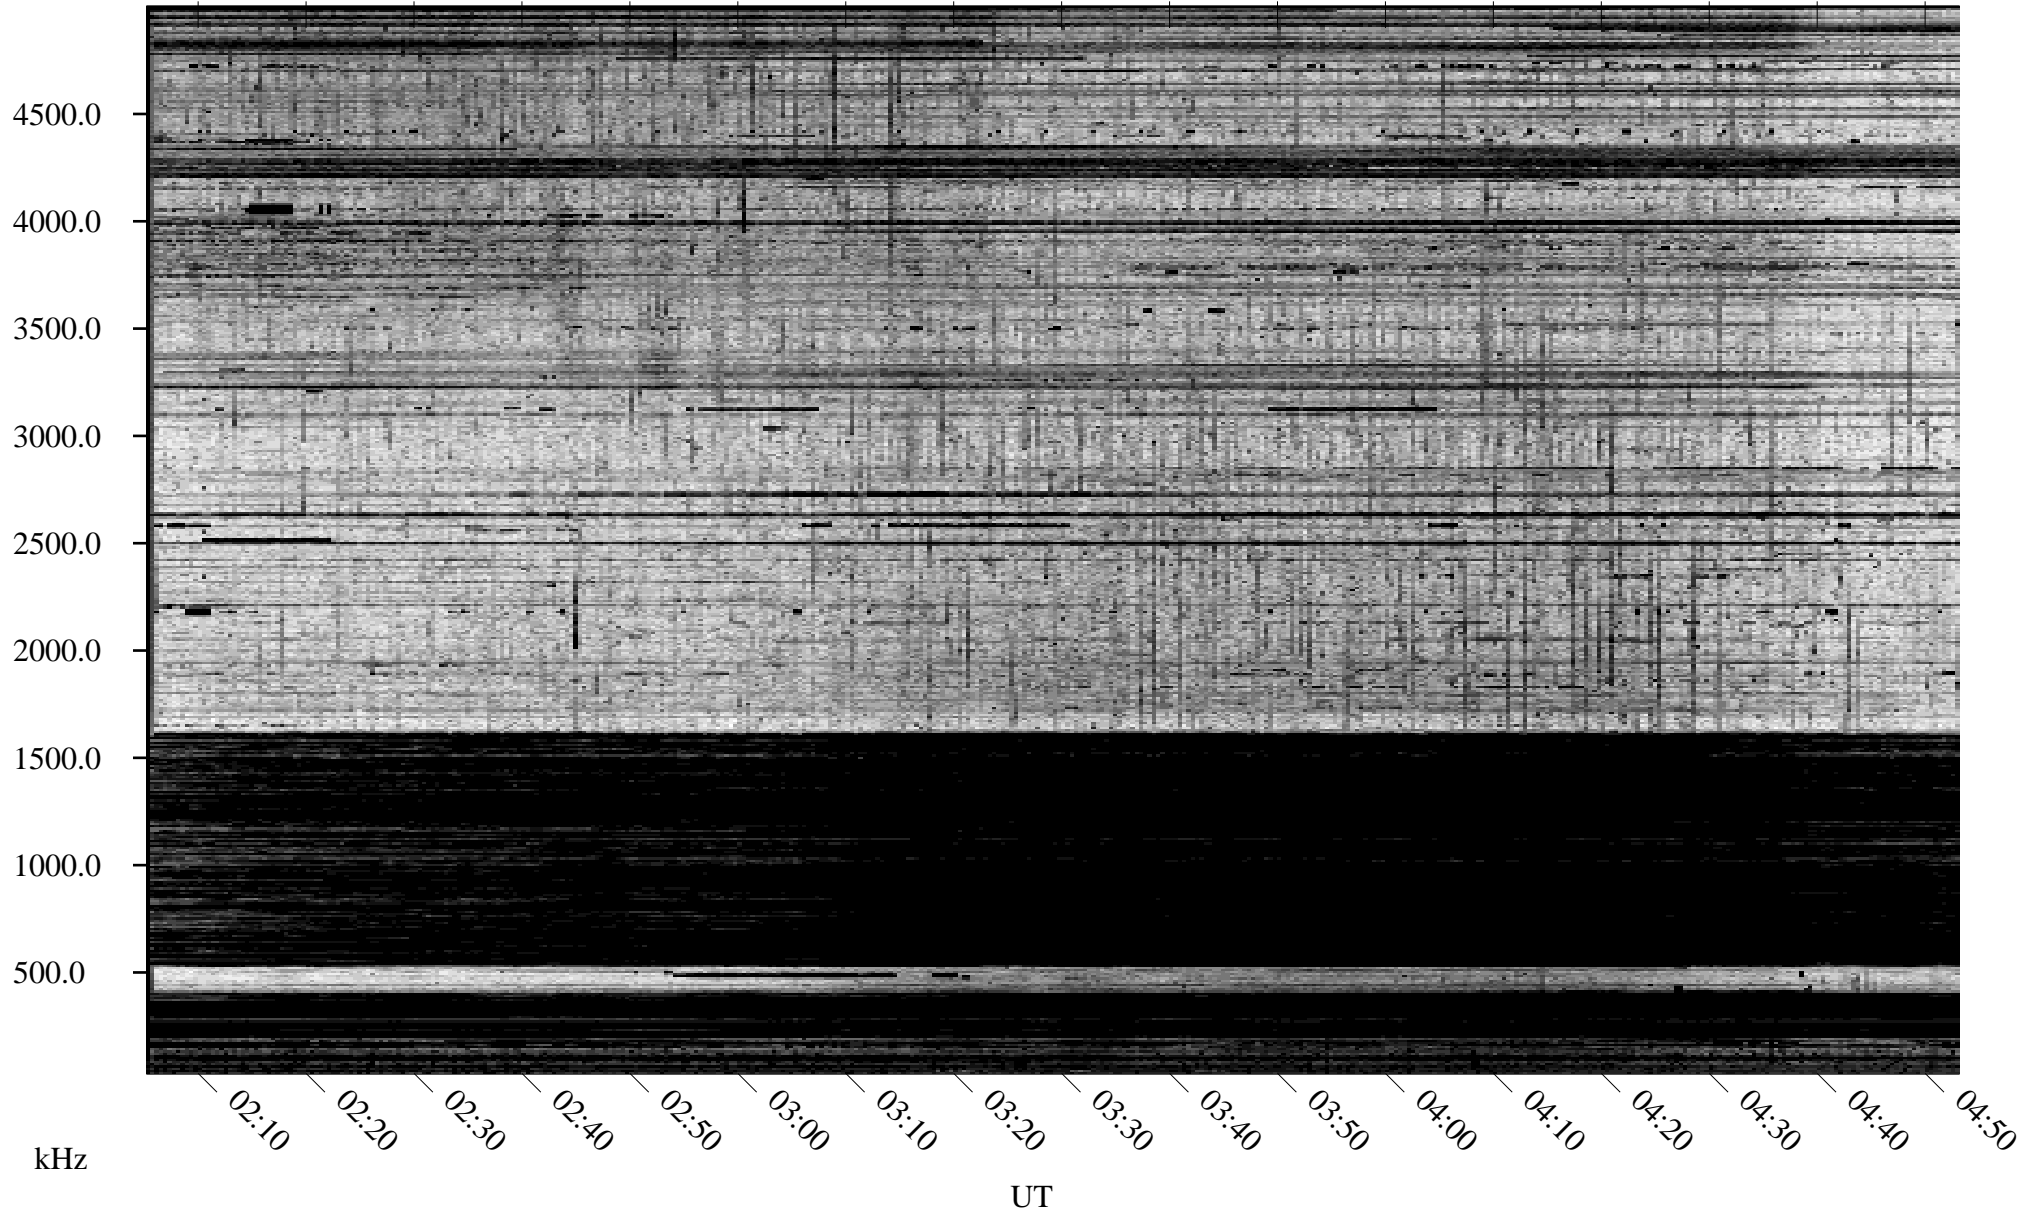

09/21/1995 Churchill, Manitoba

Linear Scale Black = 161 White = 15

ch95264l.r00m max_12

Page 1

09/21/1995 Churchill, Manitoba

Linear Scale Black = 161 White = 15

ch95264l.r00m max_12

Page 2

09/21/1995 Churchill, Manitoba

Linear Scale Black = 161 White = 15

ch95264l.r00m max_12

Page 3

09/21/1995 Churchill, Manitoba

Linear Scale Black = 161 White = 15

ch95264l.r00m max_12

Page 4

09/21/1995 Churchill, Manitoba

Linear Scale Black = 161 White = 15

ch95264l.r00m max_12