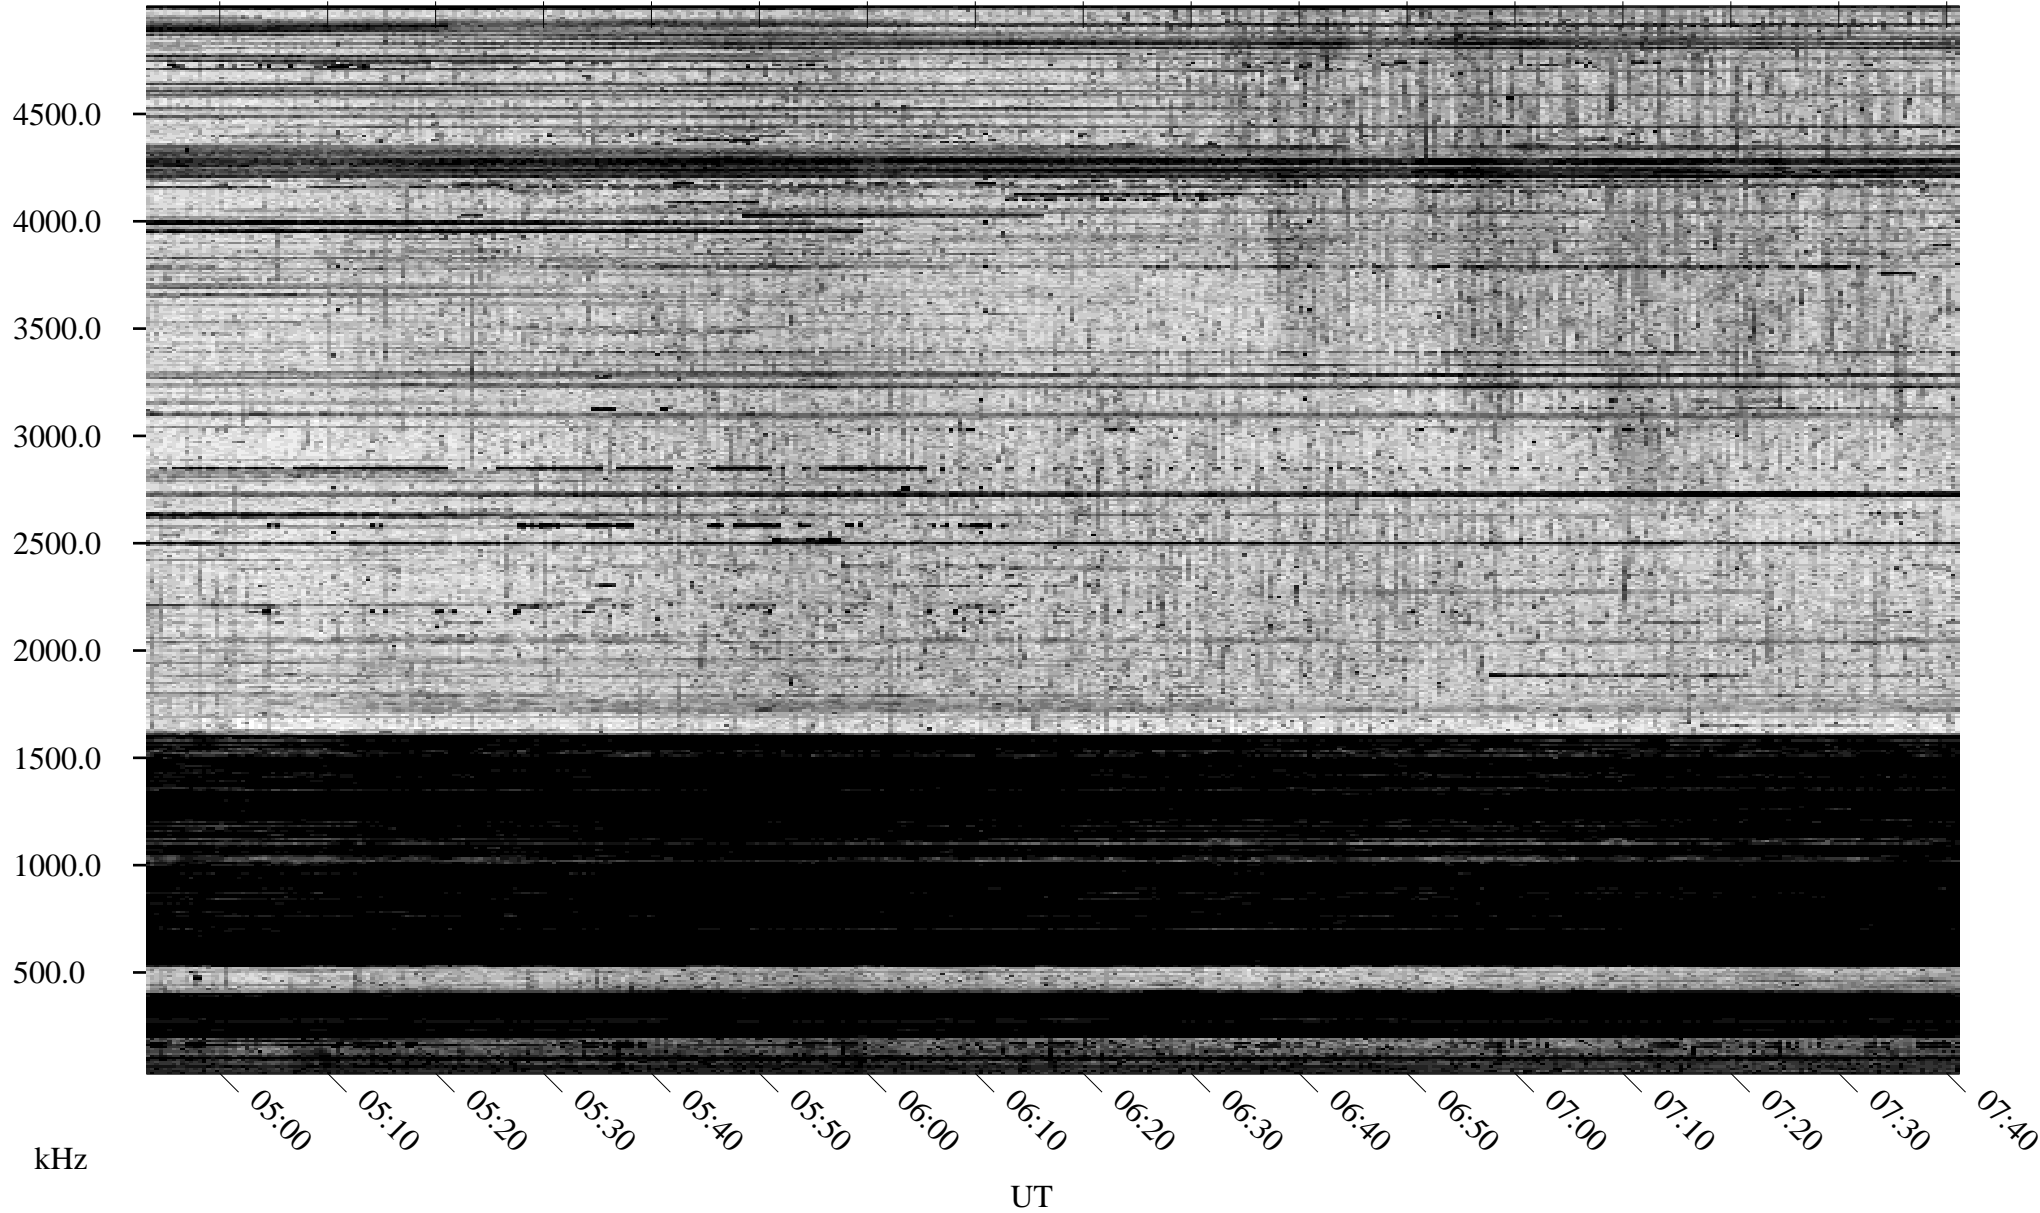

09/21/1995 Churchill, Manitoba

Linear Scale Black = 161 White = 15

ch95264l.r00m max_12

Page 1

09/21/1995 Churchill, Manitoba

Linear Scale Black = 161 White = 15

ch95264l.r00m max_12

Page 2

09/21/1995 Churchill, Manitoba

Linear Scale Black = 161 White = 15

ch95264l.r00m max_12

Page 3

09/21/1995 Churchill, Manitoba

Linear Scale Black = 161 White = 15

ch95264l.r00m max_12

Page 4

09/21/1995 Churchill, Manitoba

Linear Scale Black = 161 White = 15

ch95264l.r00m max_12