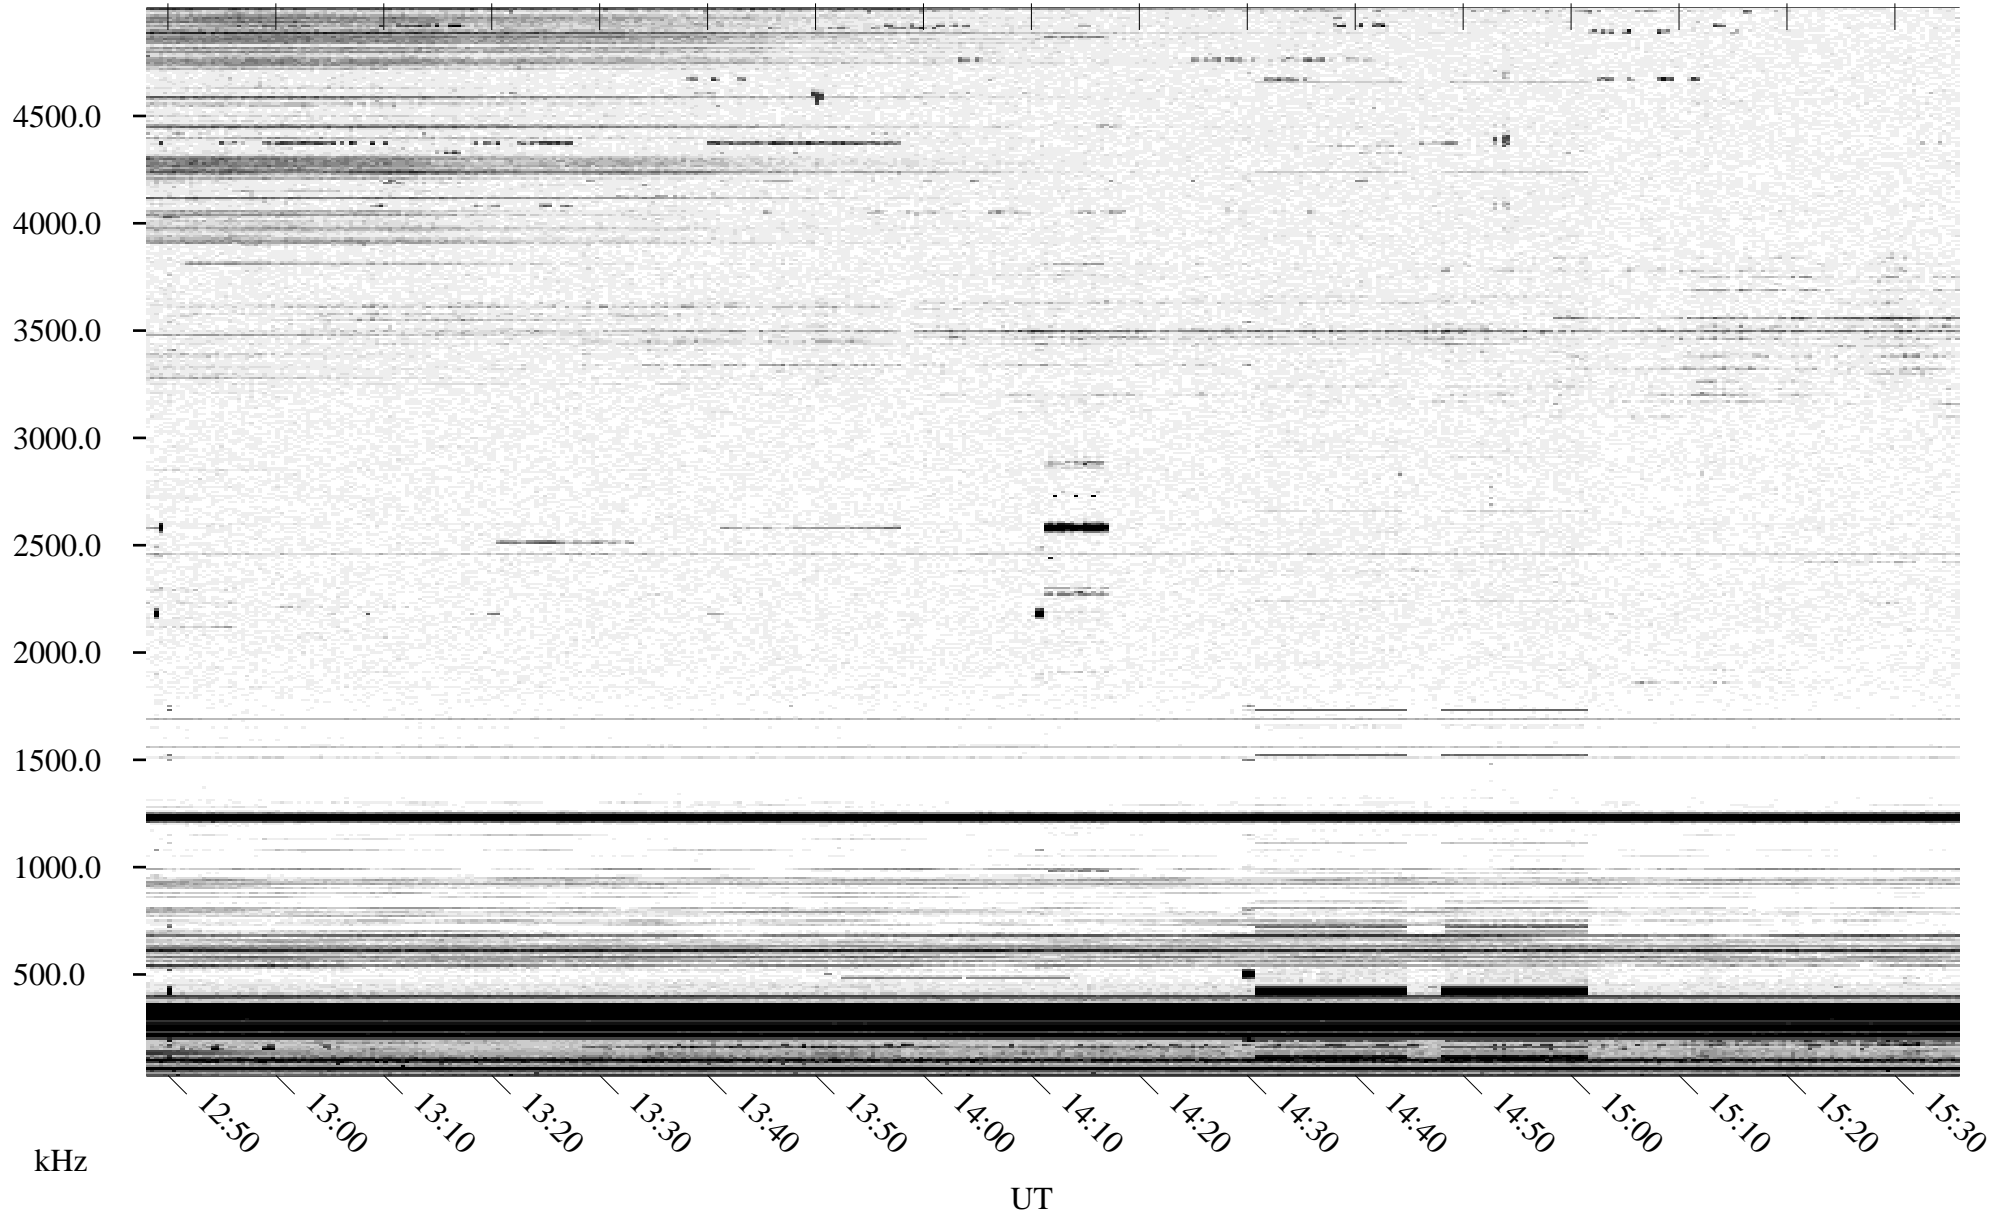

# 09/22/1995 Churchill, Manitoba

Linear Scale    Black = 161    White = 15

ch95264l.r01m max\_12

Page 5

# 09/22/1995 Churchill, Manitoba

Linear Scale    Black = 161    White = 15

ch95264l.r01m max\_12

Page 6

# 09/22/1995 Churchill, Manitoba

Linear Scale Black = 161 White = 15

ch95264l.r01m max\_12

Page 7

# 09/22/1995 Churchill, Manitoba

Linear Scale    Black = 161    White = 15

ch95264l.r01m max\_12

Page 8