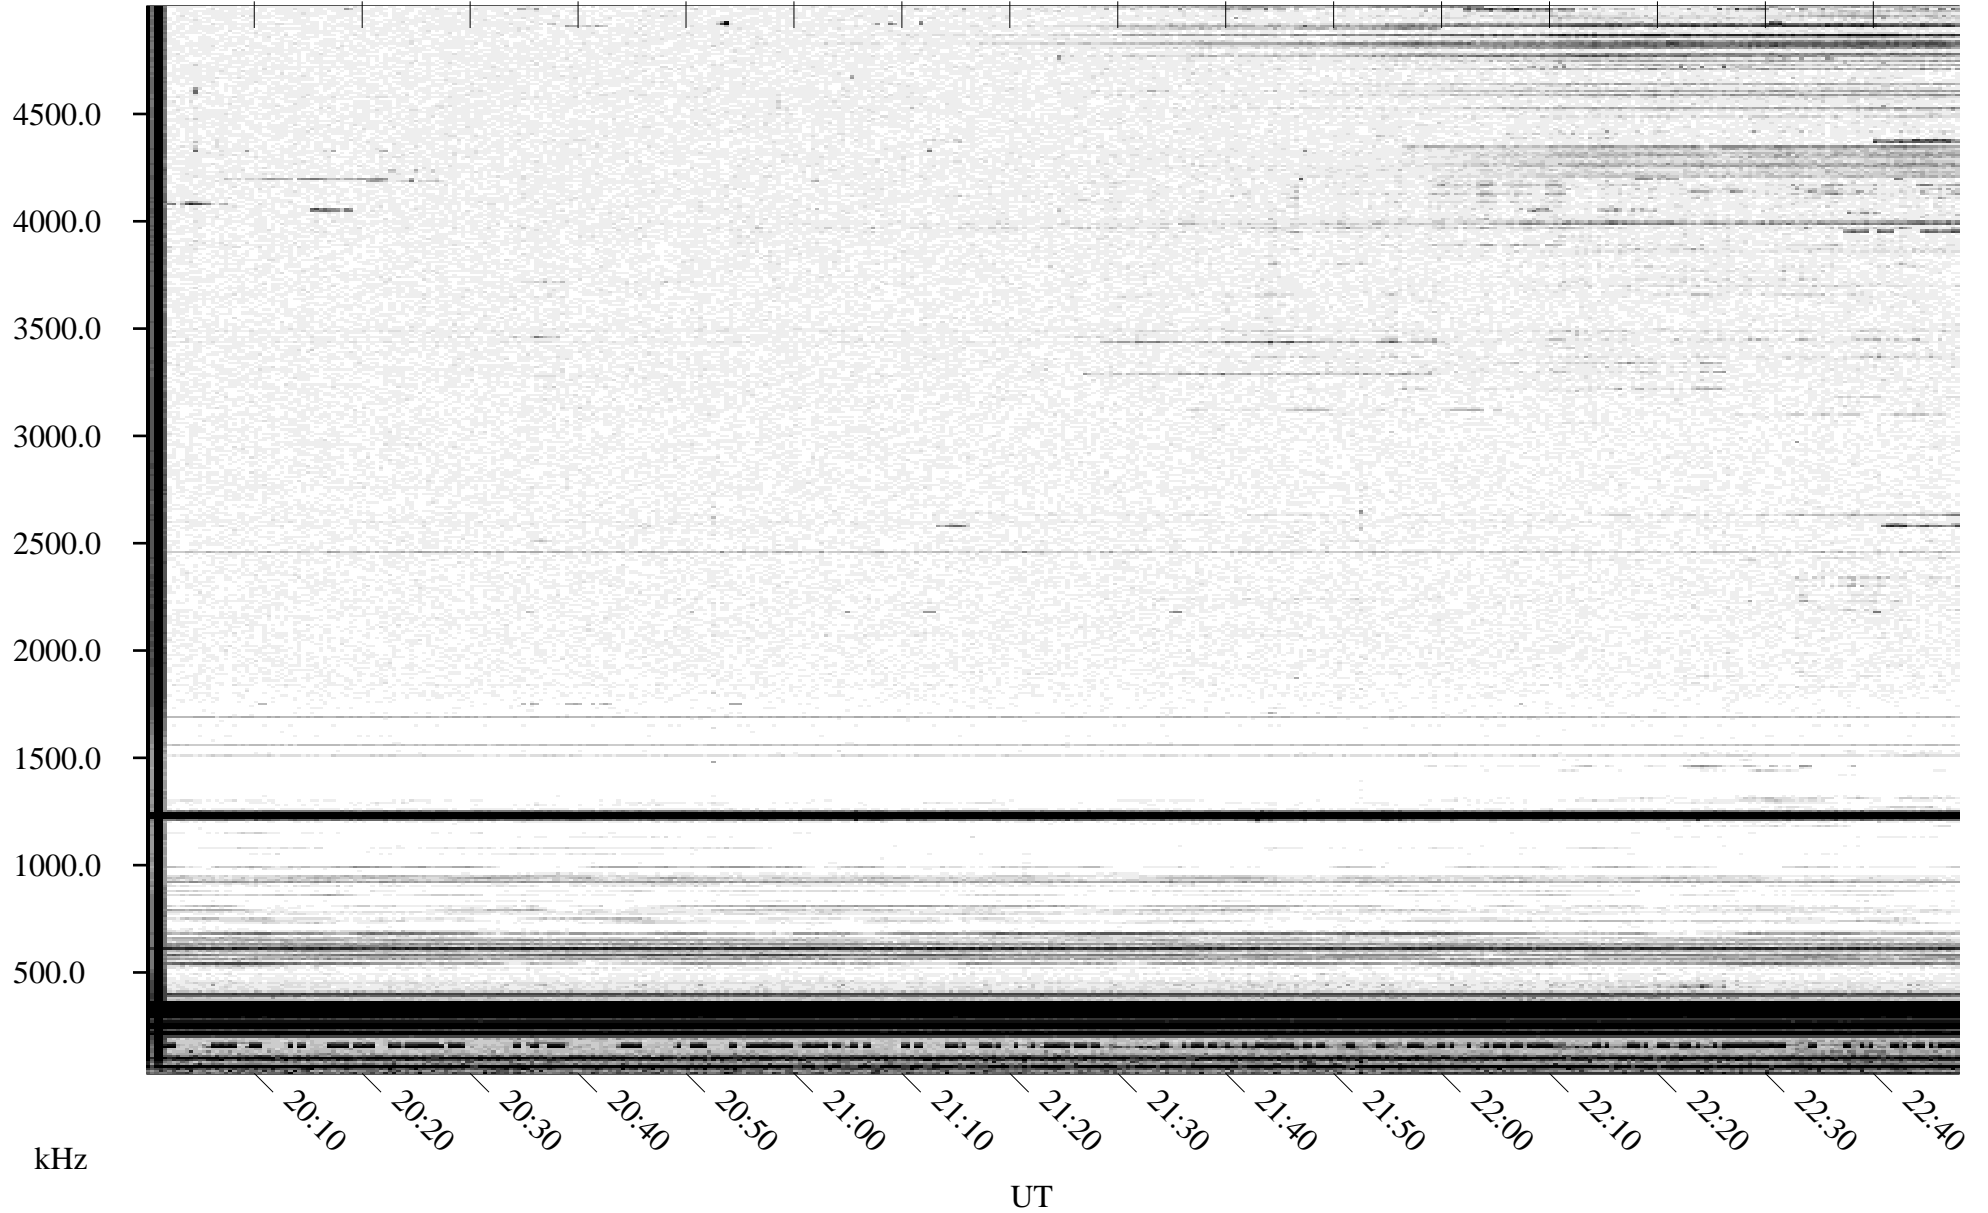

# 09/21/1995 Churchill, Manitoba

Linear Scale    Black = 161    White = 15

ch95264l.r01m max\_12

Page 1

# 09/21/1995 Churchill, Manitoba

Linear Scale    Black = 161    White = 15

ch95264l.r01m max\_12

Page 2

# 09/22/1995 Churchill, Manitoba

Linear Scale    Black = 161    White = 15

ch95264l.r01m max\_12

Page 3

# 09/22/1995 Churchill, Manitoba

Linear Scale    Black = 161    White = 15

ch95264l.r01m max\_12

Page 4