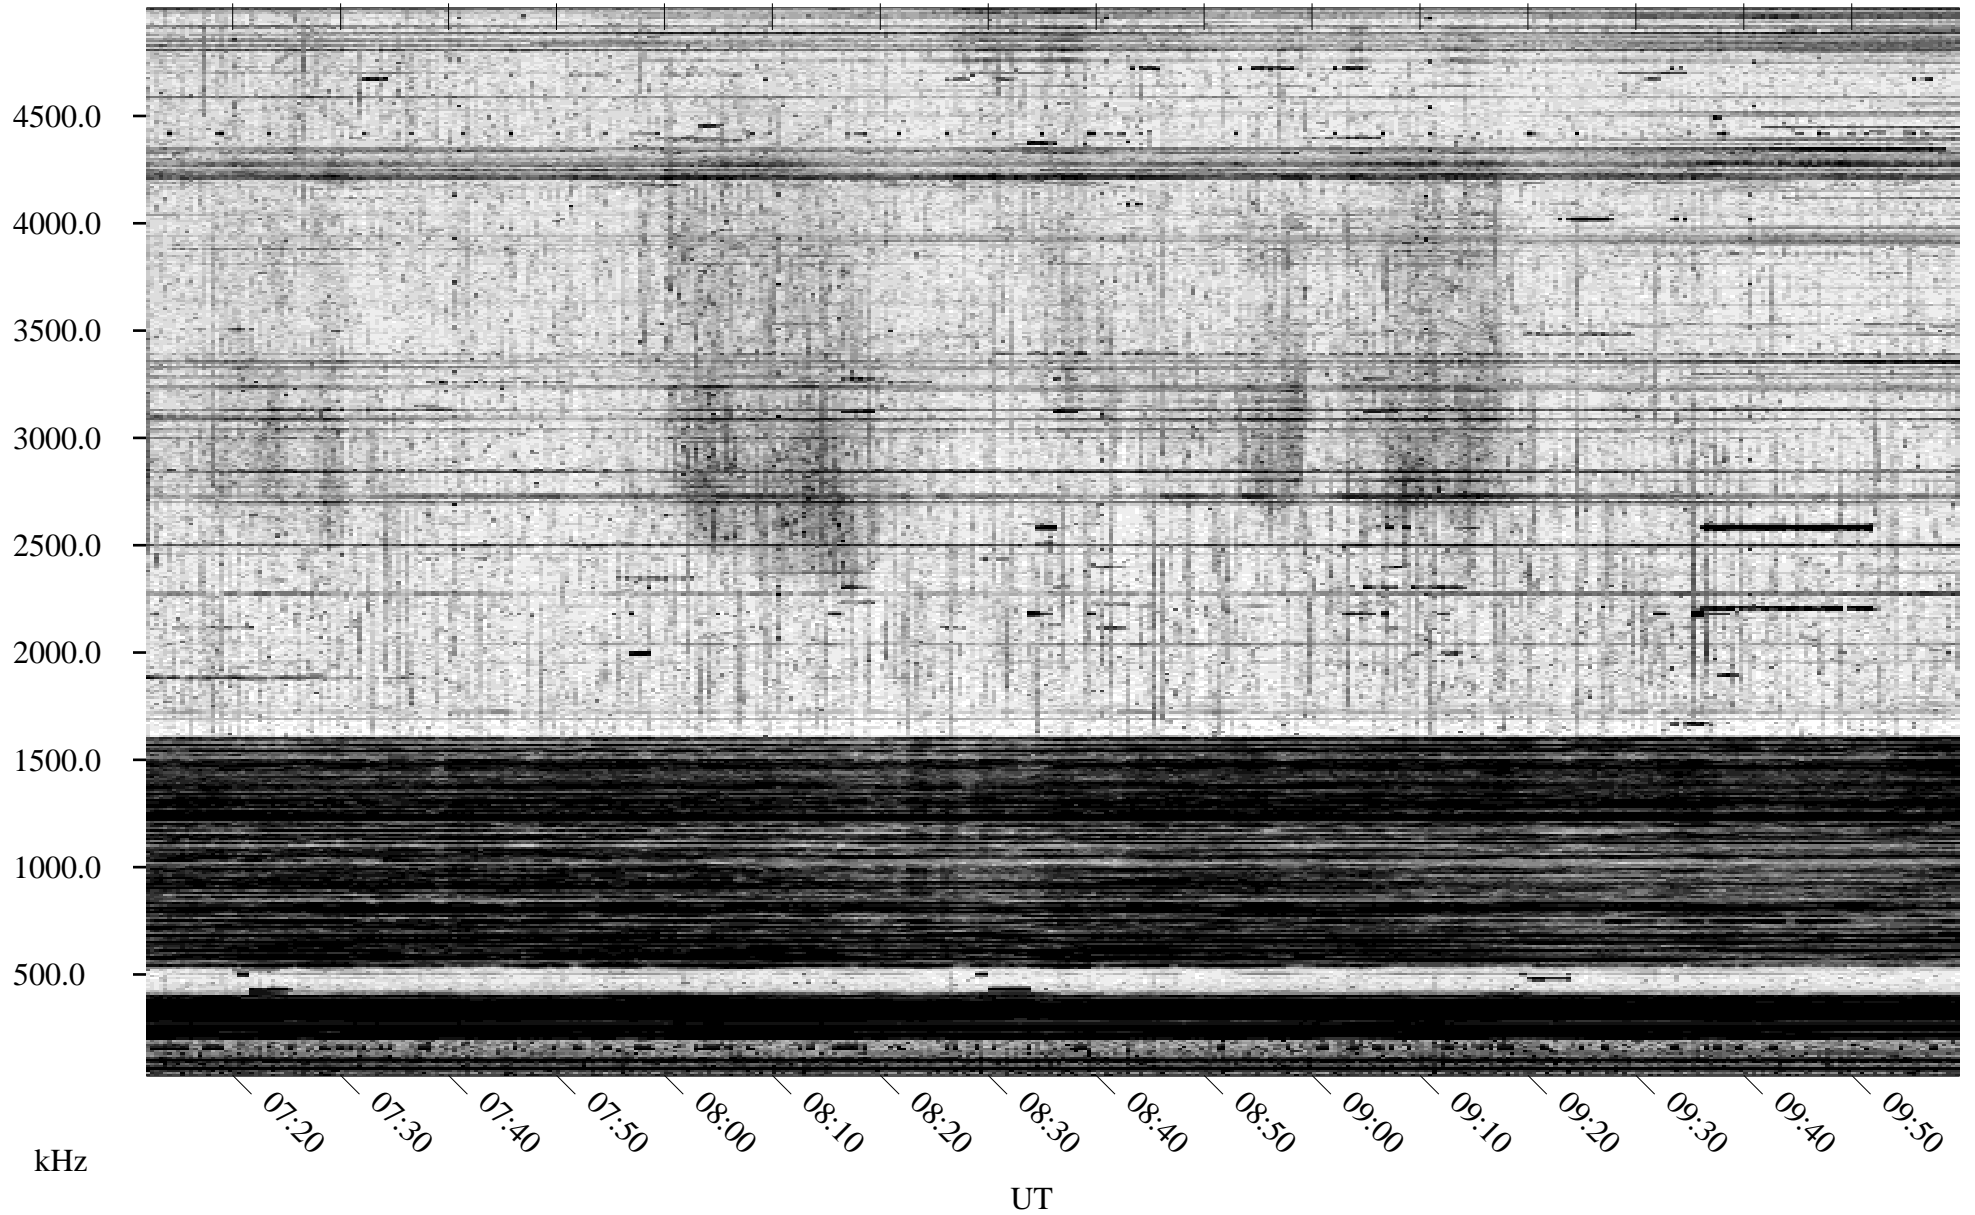

# 09/22/1995 Churchill, Manitoba

Linear Scale    Black = 161    White = 15

ch95264l.r01m max\_12

Page 3

# 09/22/1995 Churchill, Manitoba

Linear Scale    Black = 161    White = 15

ch95264l.r01m max\_12

Page 4

# 09/22/1995 Churchill, Manitoba

Linear Scale    Black = 161    White = 15

ch95264l.r01m max\_12

Page 5

# 09/22/1995 Churchill, Manitoba

Linear Scale    Black = 161    White = 15

ch95264l.r01m max\_12

Page 6