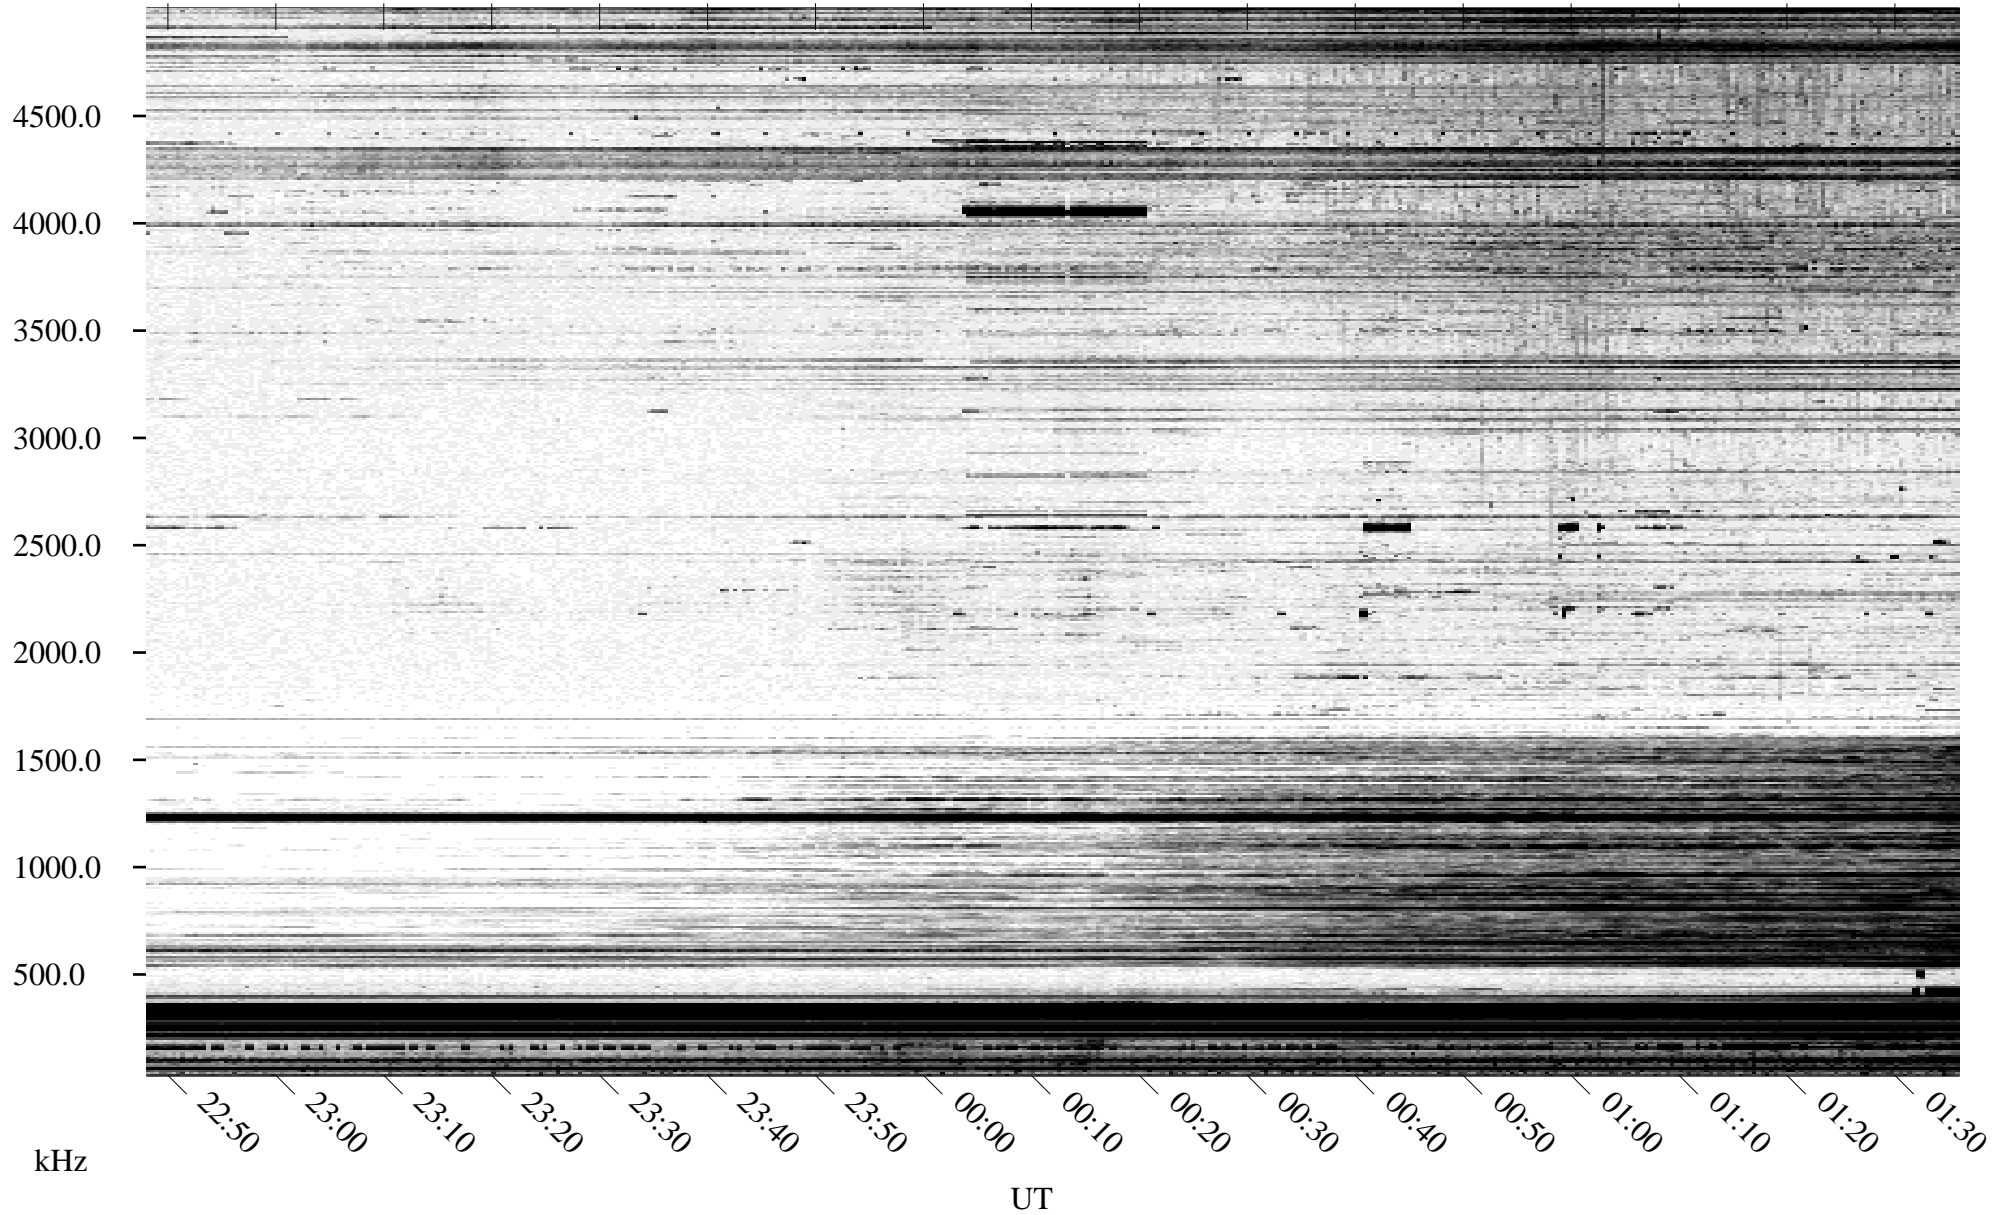

# 09/21/1995 Churchill, Manitoba

Linear Scale    Black = 161    White = 15

ch95264l.r01m max\_12

Page 1

# 09/21/1995 Churchill, Manitoba

Linear Scale    Black = 161    White = 15

ch95264l.r01m max\_12

Page 2

# 09/22/1995 Churchill, Manitoba

Linear Scale    Black = 161    White = 15

ch95264l.r01m max\_12

Page 3

# 09/22/1995 Churchill, Manitoba

Linear Scale    Black = 161    White = 15

ch95264l.r01m max\_12

Page 4