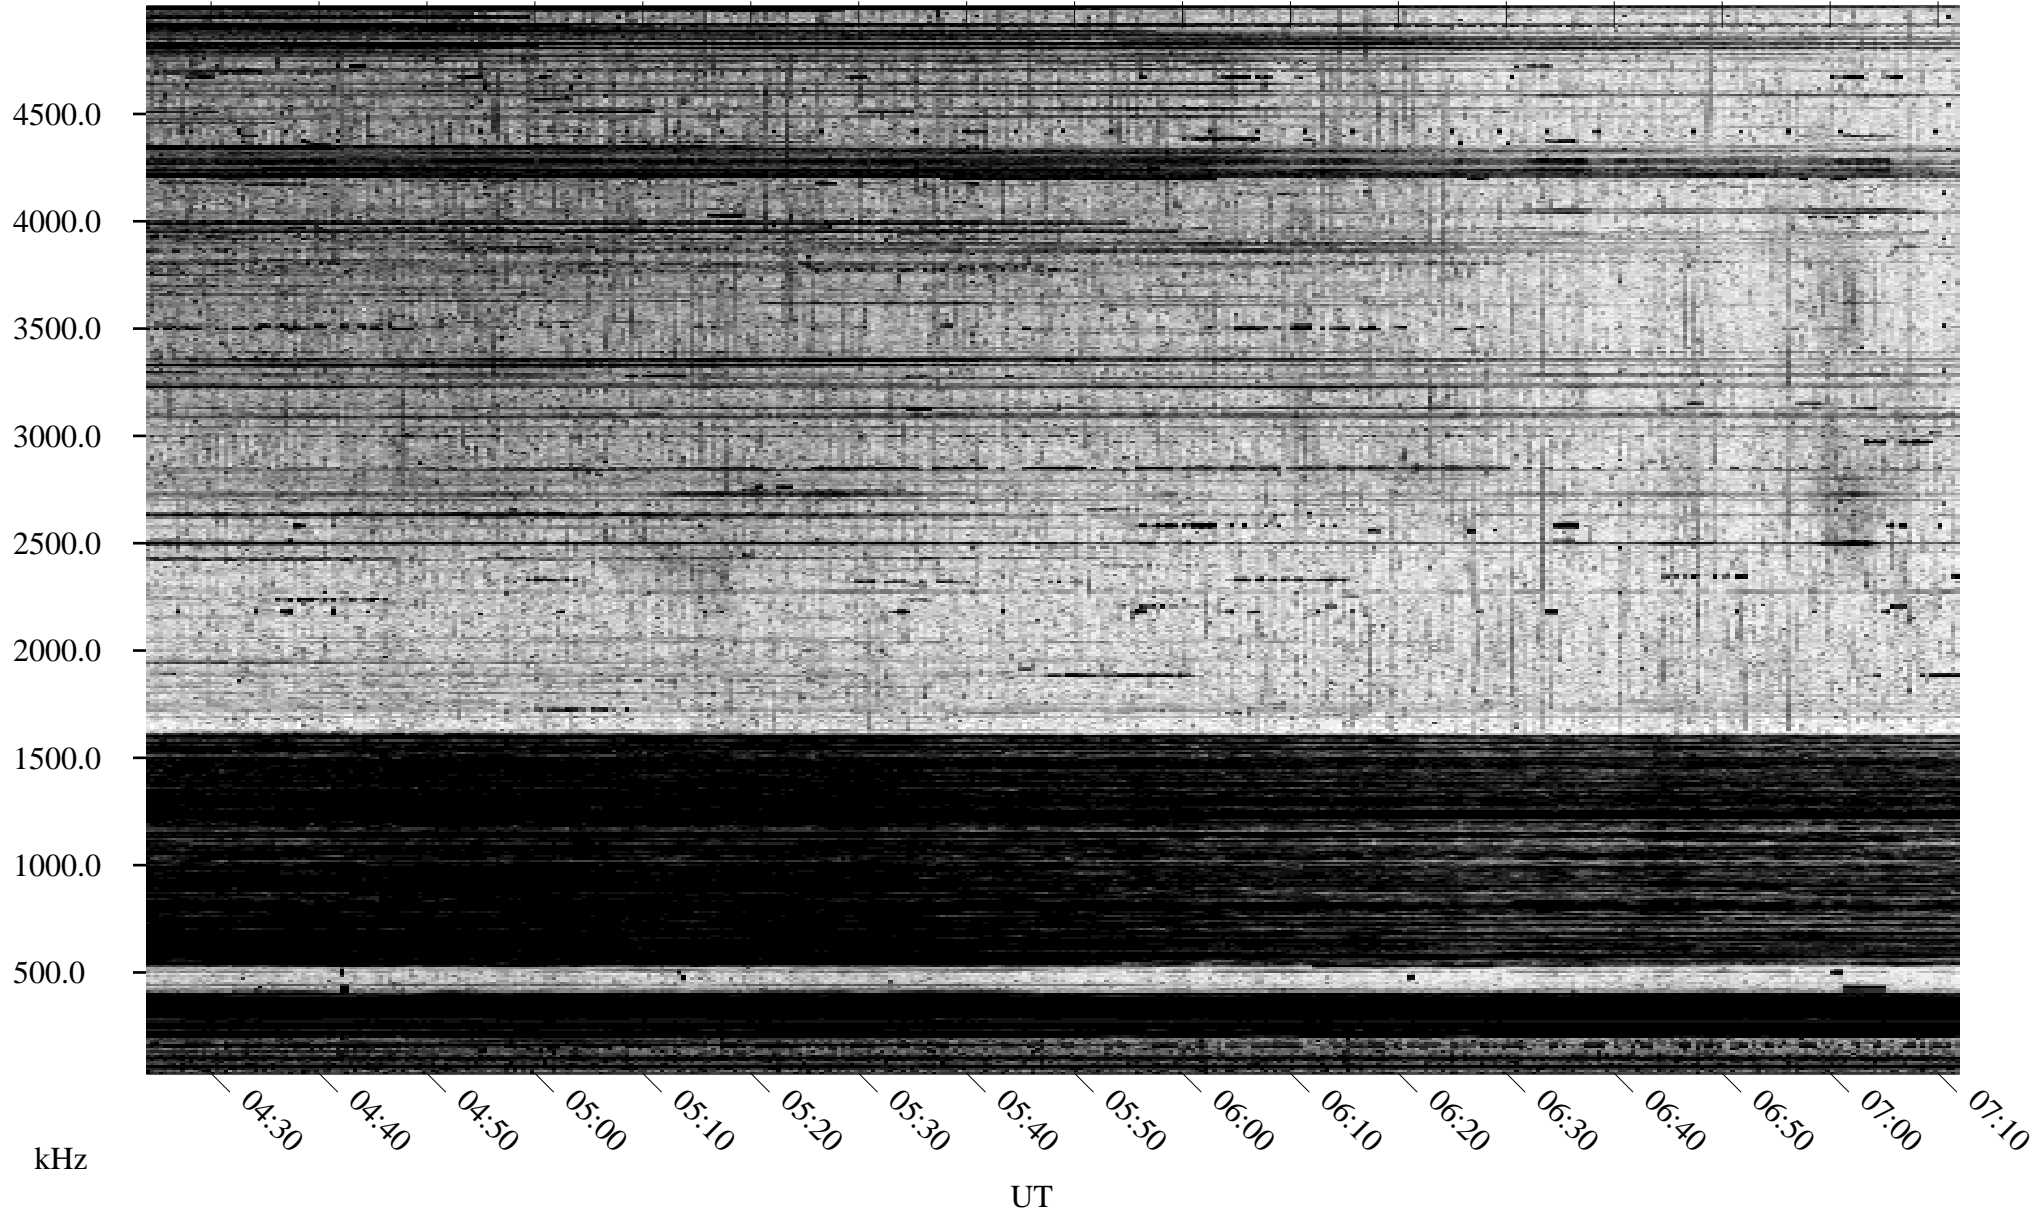

# 09/21/1995 Churchill, Manitoba

Linear Scale    Black = 161    White = 15

ch95264l.r01m max\_12

Page 2

# 09/22/1995 Churchill, Manitoba

Linear Scale    Black = 161    White = 15

ch95264l.r01m max\_12

Page 3

# 09/22/1995 Churchill, Manitoba

Linear Scale    Black = 161    White = 15

ch95264l.r01m max\_12

Page 4

# 09/22/1995 Churchill, Manitoba

Linear Scale    Black = 161    White = 15

ch95264l.r01m max\_12

Page 5