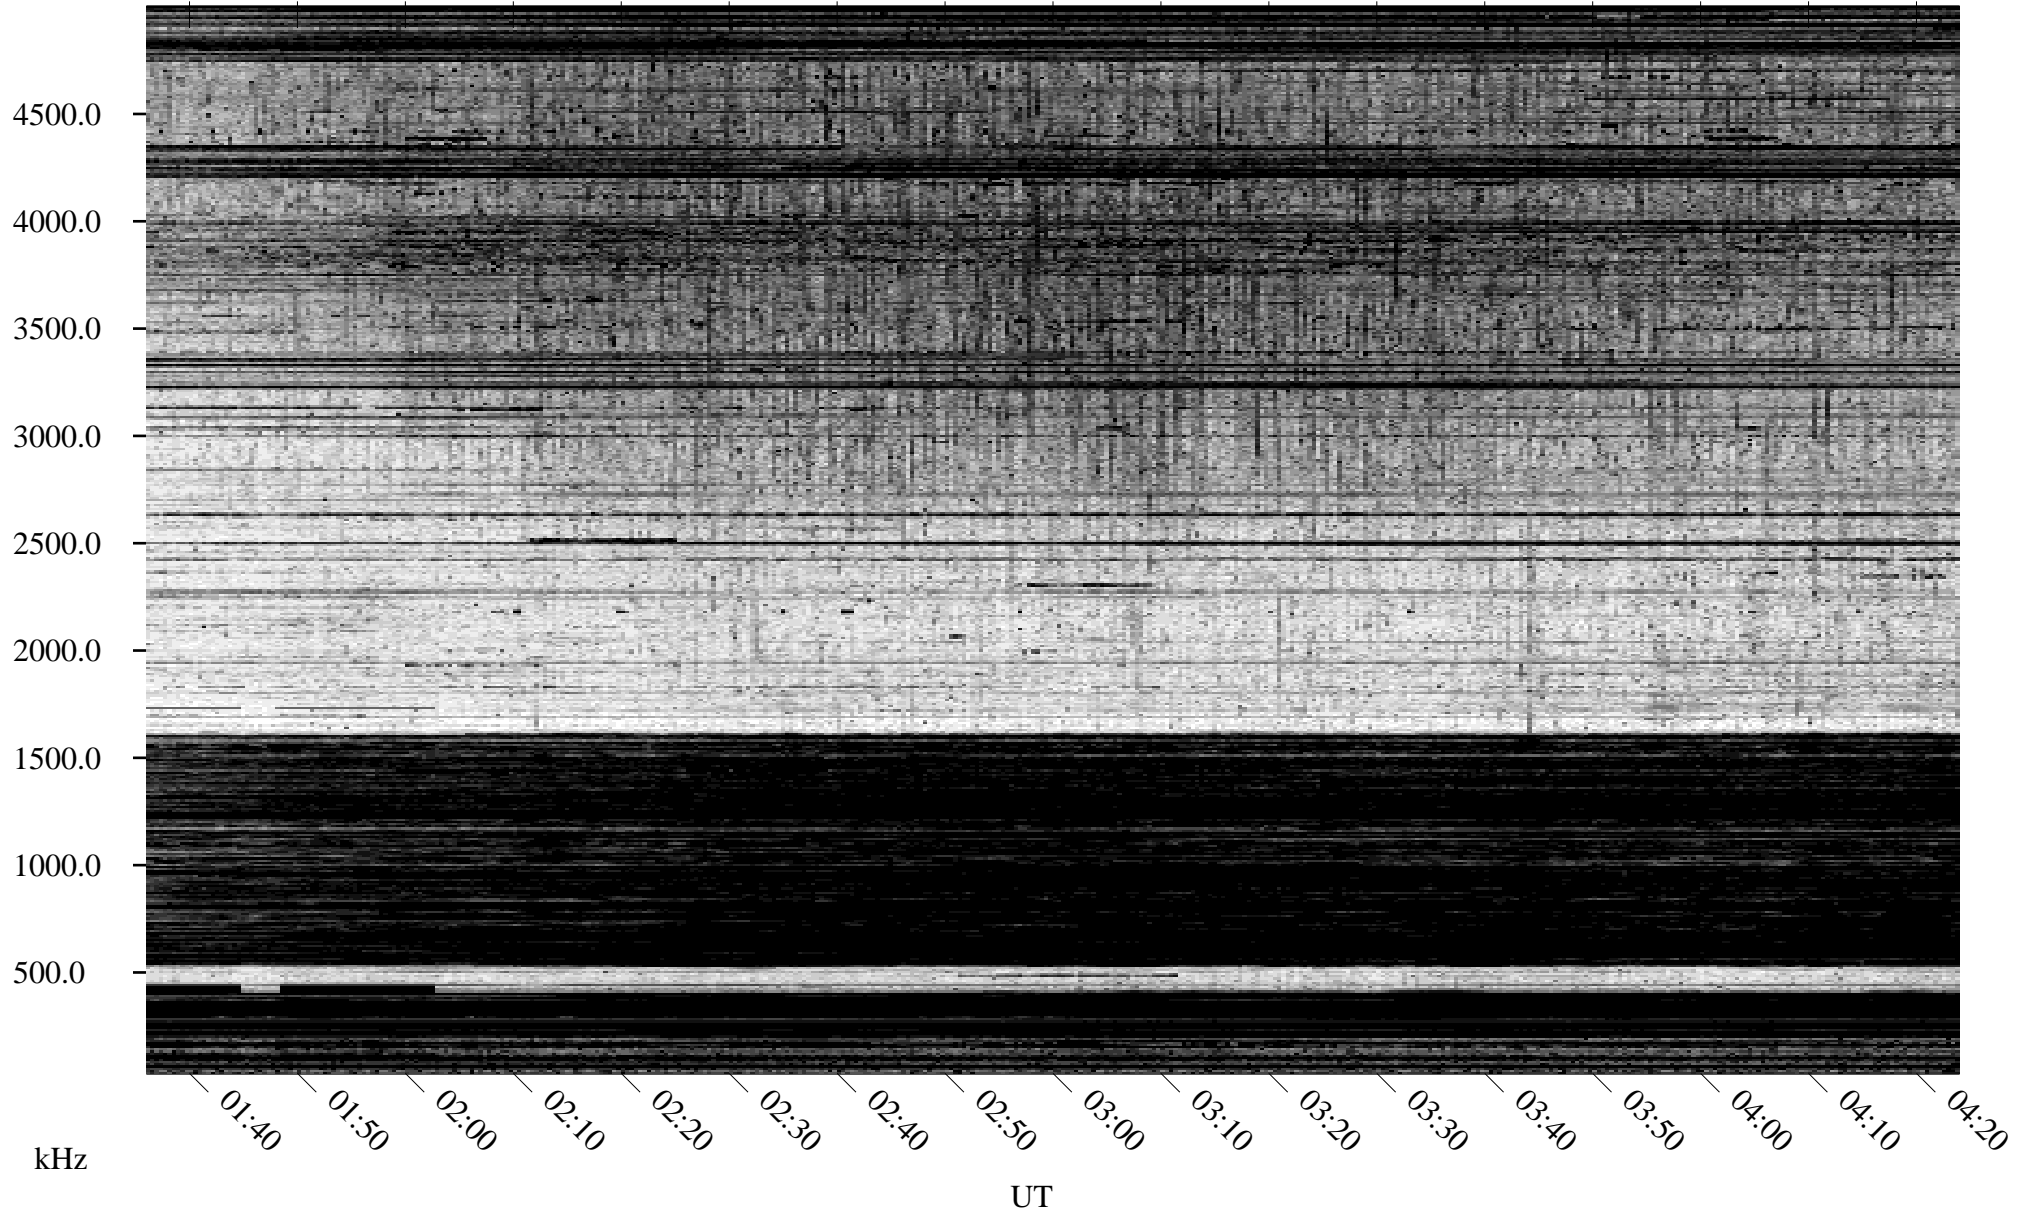

# 09/21/1995 Churchill, Manitoba

Linear Scale    Black = 161    White = 15

ch95264l.r01m max\_12

Page 1

# 09/21/1995 Churchill, Manitoba

Linear Scale    Black = 161    White = 15

ch95264l.r01m max\_12

Page 2

# 09/22/1995 Churchill, Manitoba

Linear Scale    Black = 161    White = 15

ch95264l.r01m max\_12

Page 3

# 09/22/1995 Churchill, Manitoba

Linear Scale    Black = 161    White = 15

ch95264l.r01m max\_12

Page 4