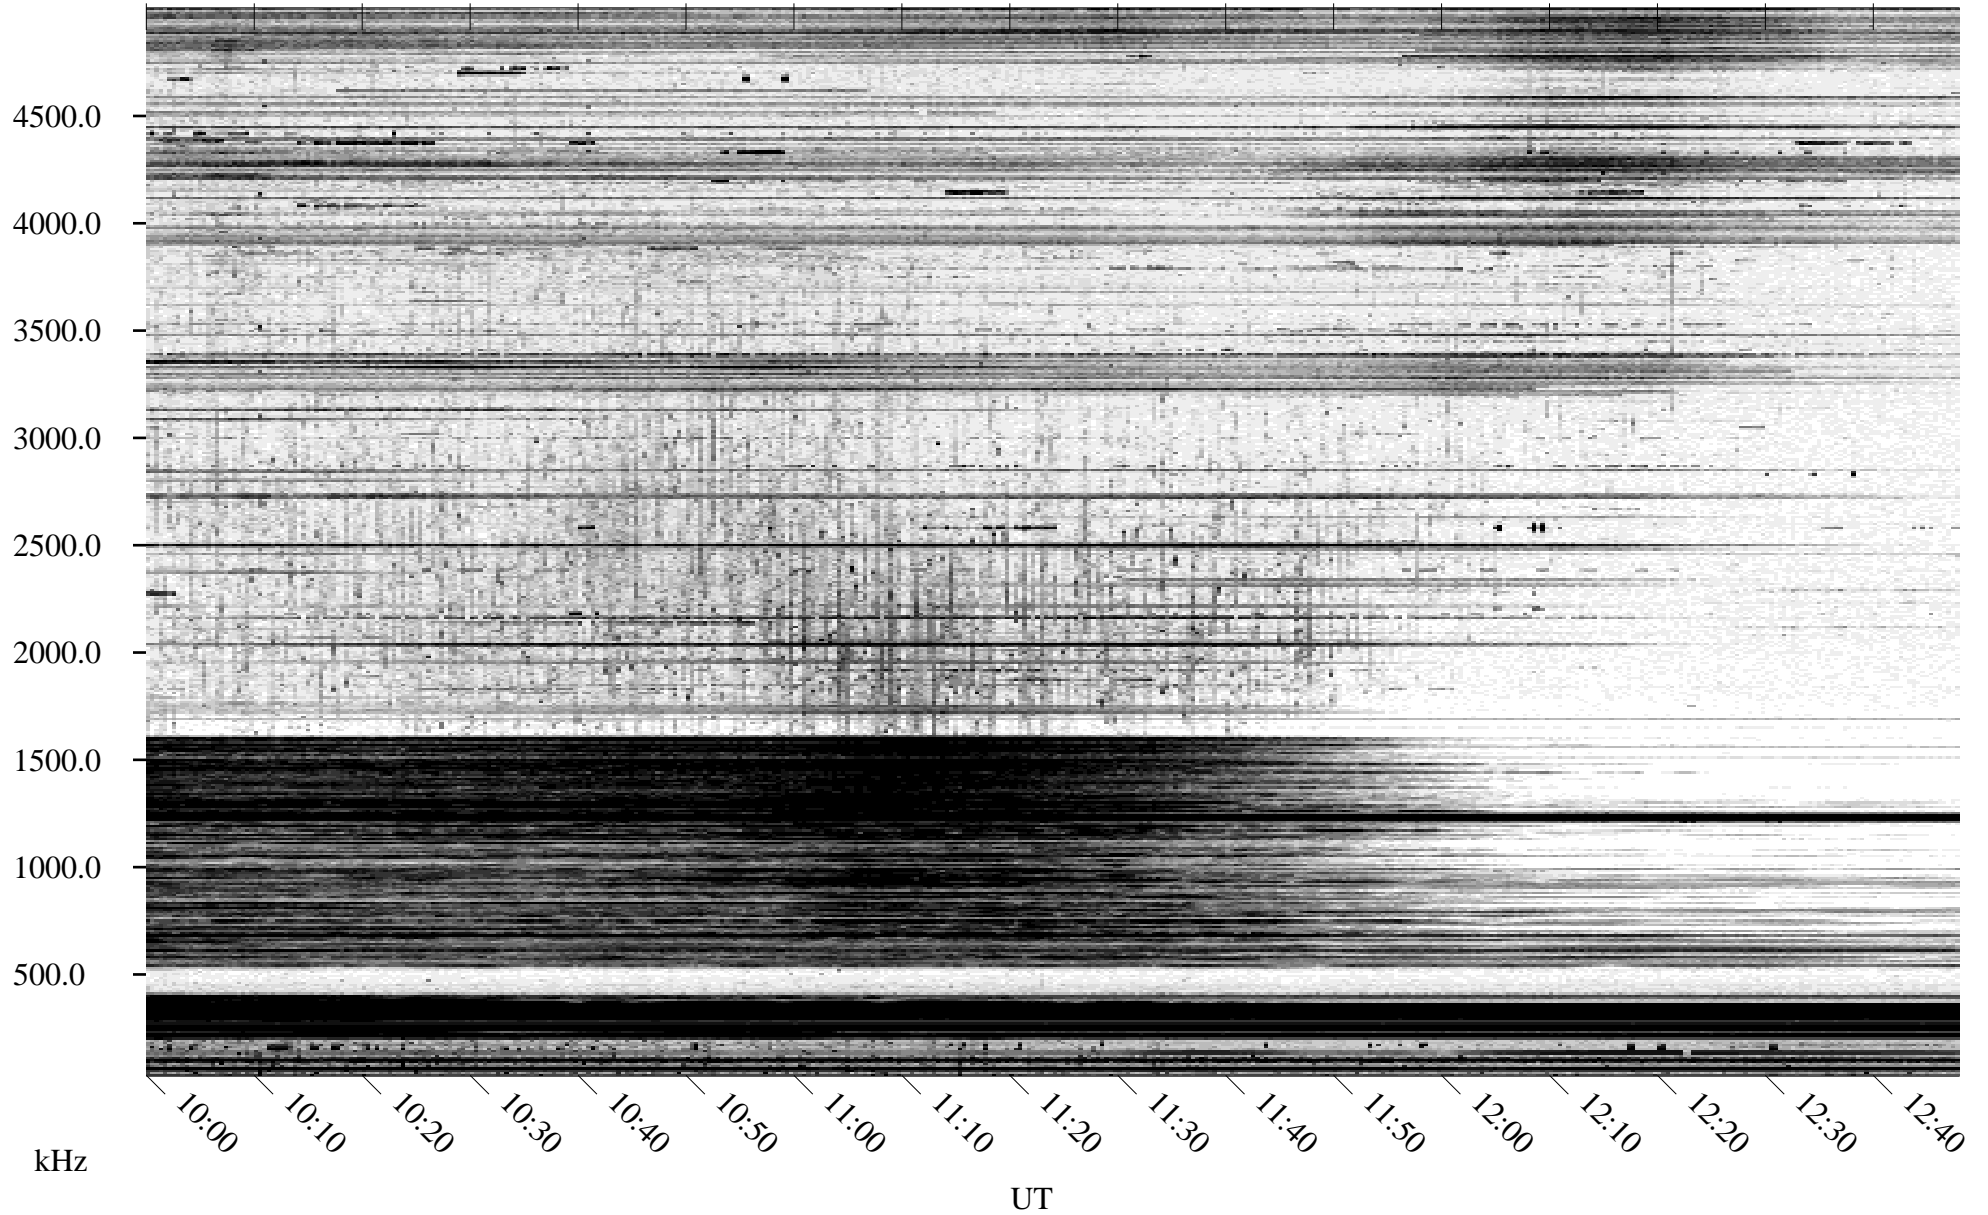

# 09/22/1995 Churchill, Manitoba

Linear Scale    Black = 161    White = 15

ch95264l.r01m max\_12

Page 5

# 09/22/1995 Churchill, Manitoba

Linear Scale    Black = 161    White = 15

ch95264l.r01m max\_12

Page 6