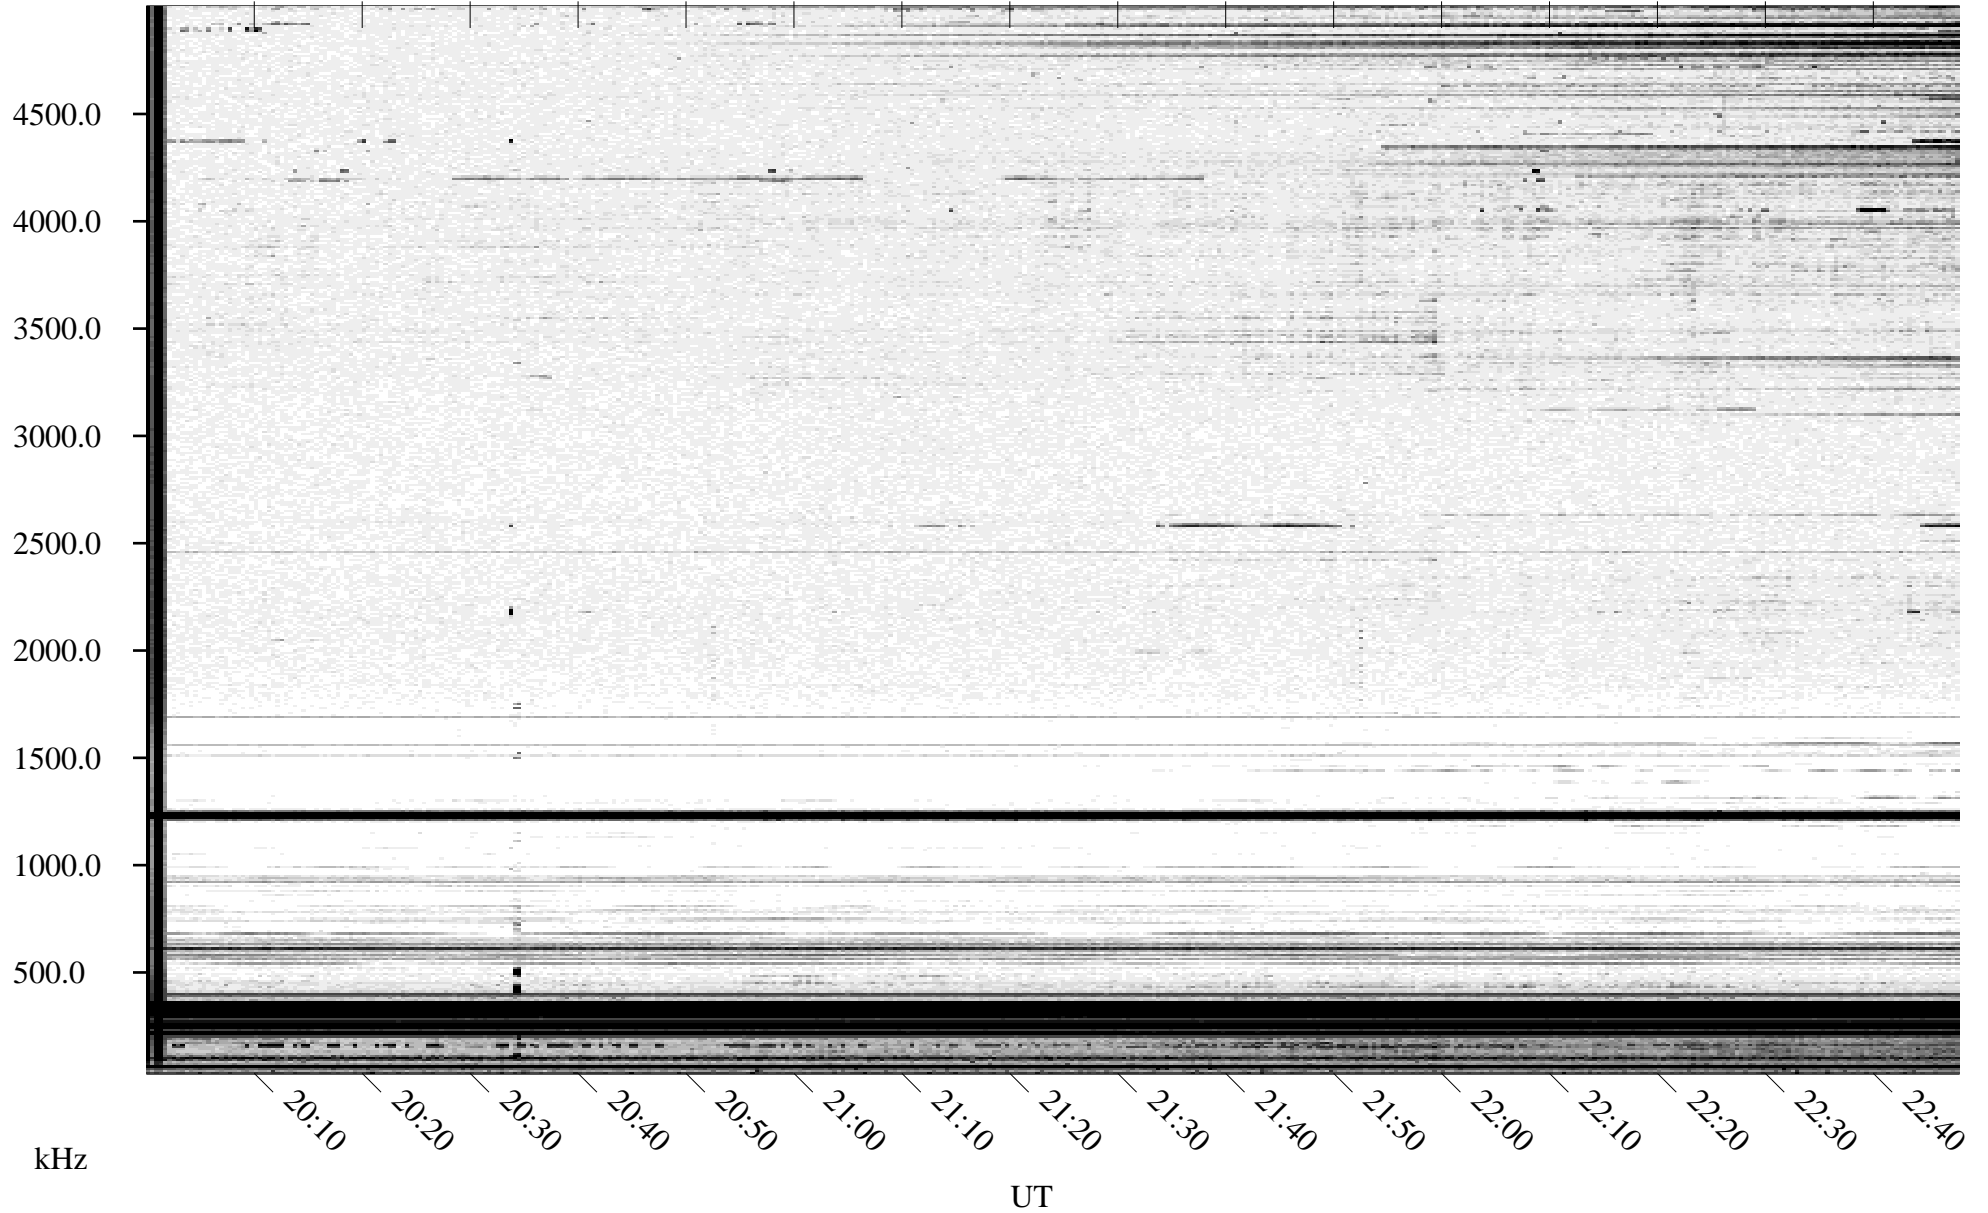

09/22/1995 Churchill, Manitoba

Linear Scale Black = 161 White = 15

ch95265l.r00m max_12

Page 1

09/22/1995 Churchill, Manitoba

Linear Scale Black = 161 White = 15

ch952651.r00m max_12

Page 2

09/23/1995 Churchill, Manitoba

Linear Scale Black = 161 White = 15

ch95265l.r00m max_12

Page 3

09/23/1995 Churchill, Manitoba

Linear Scale Black = 161 White = 15

ch95265l.r00m max_12

Page 4

09/23/1995 Churchill, Manitoba

Linear Scale Black = 161 White = 15

ch952651.r00m max_12

09/23/1995 Churchill, Manitoba

Linear Scale Black = 161 White = 15

ch952651.r00m max_12

Page 6

09/23/1995 Churchill, Manitoba

Linear Scale Black = 161 White = 15

ch95265l.r00m max_12

Page 7

09/23/1995 Churchill, Manitoba

Linear Scale Black = 161 White = 15

ch95265l.r00m max_12

Page 8