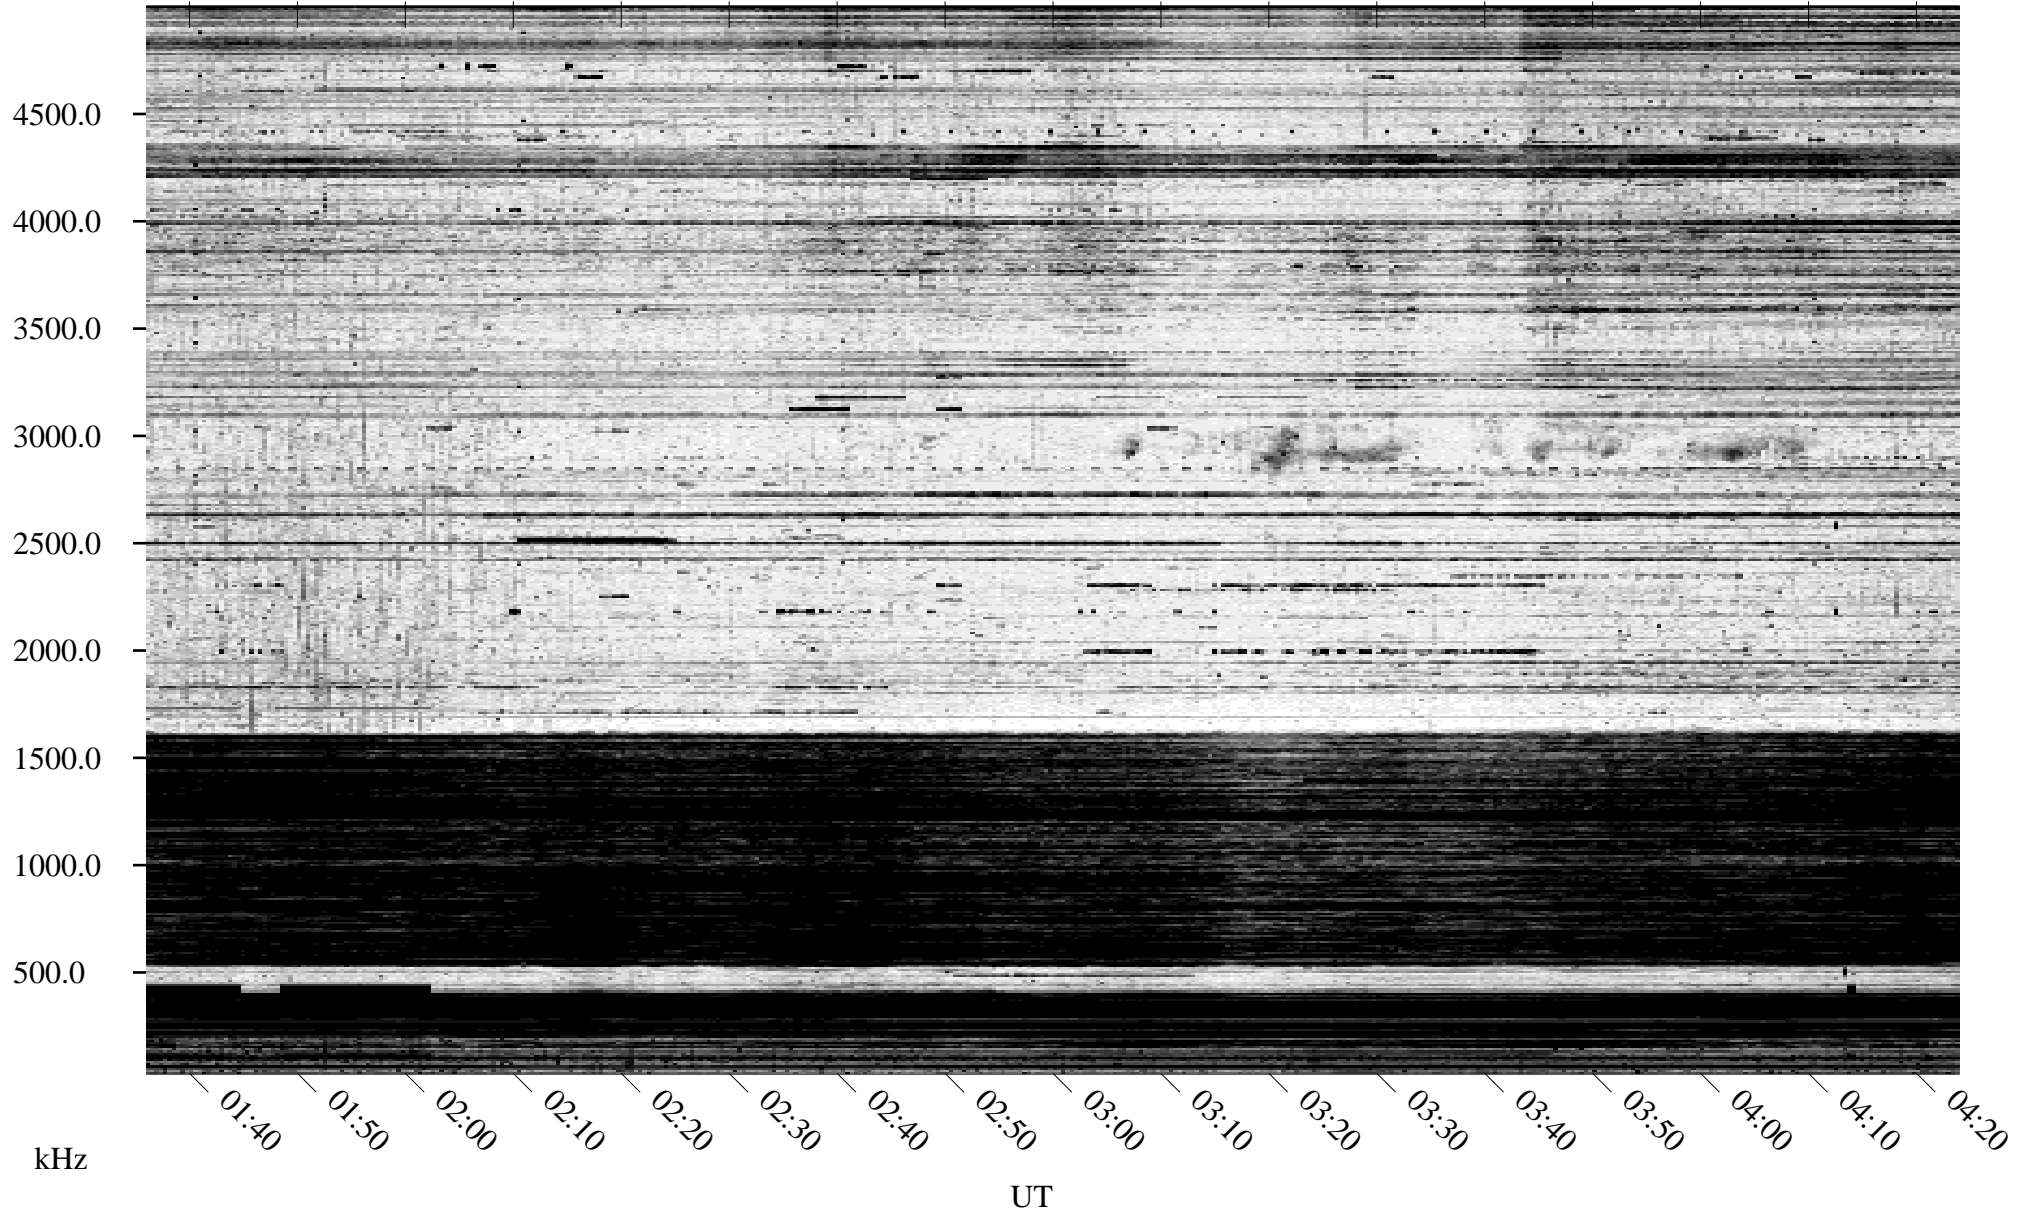

09/22/1995 Churchill, Manitoba

Linear Scale Black = 161 White = 15

ch95265l.r00m max_12

Page 1

09/22/1995 Churchill, Manitoba

Linear Scale Black = 161 White = 15

ch952651.r00m max_12

Page 2

09/23/1995 Churchill, Manitoba

Linear Scale Black = 161 White = 15

ch95265l.r00m max_12

Page 3

09/23/1995 Churchill, Manitoba

Linear Scale Black = 161 White = 15

ch95265l.r00m max_12

Page 4

09/23/1995 Churchill, Manitoba

Linear Scale Black = 161 White = 15

ch952651.r00m max_12

09/23/1995 Churchill, Manitoba

Linear Scale Black = 161 White = 15

ch952651.r00m max_12

Page 6

09/23/1995 Churchill, Manitoba

Linear Scale Black = 161 White = 15

ch95265l.r00m max_12

Page 7

09/23/1995 Churchill, Manitoba

Linear Scale Black = 161 White = 15

ch95265l.r00m max_12

Page 8