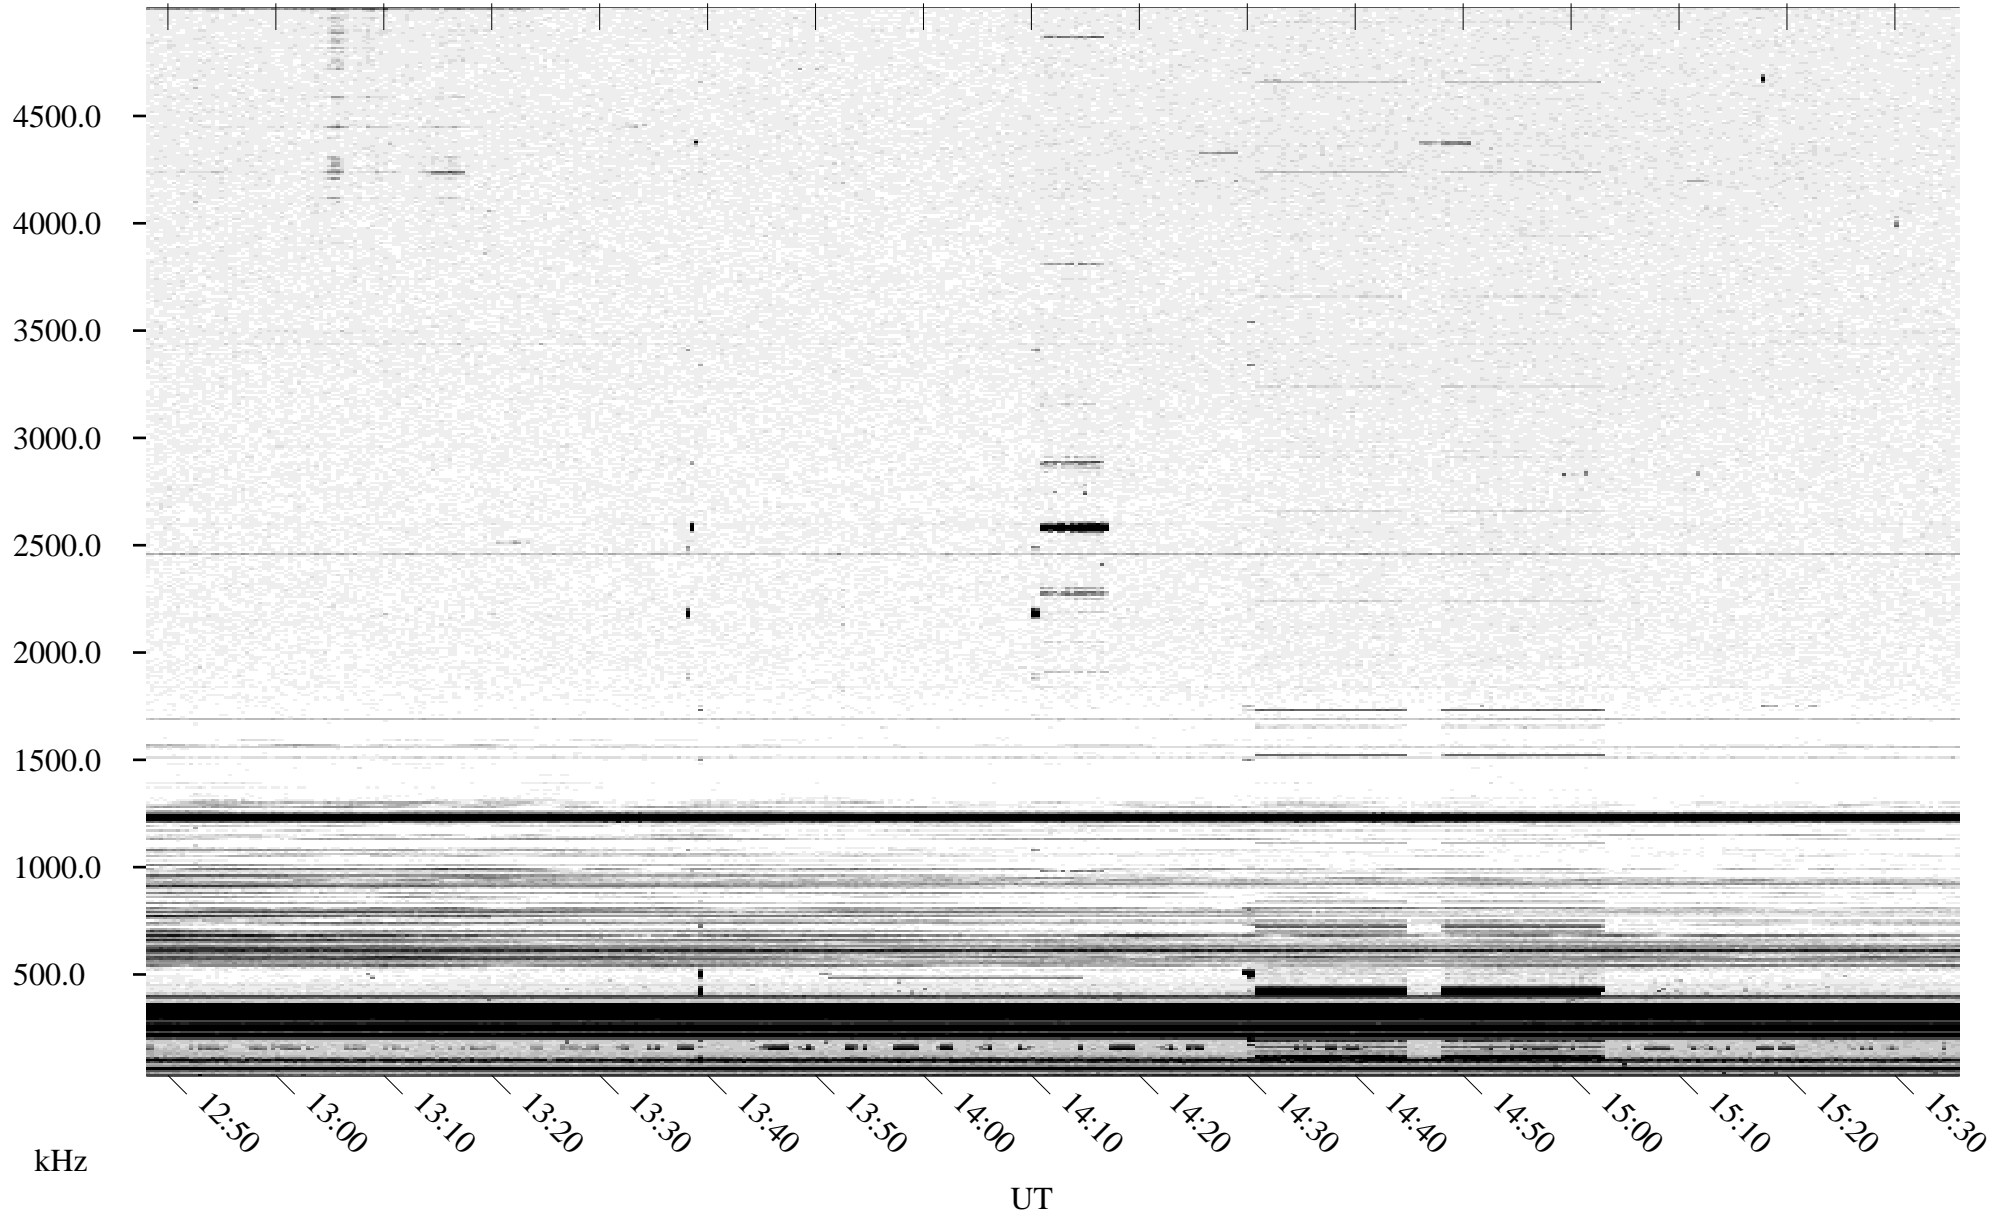

09/22/1995 Churchill, Manitoba

Linear Scale Black = 161 White = 15

ch95265l.r00m max_12

Page 1

09/22/1995 Churchill, Manitoba

Linear Scale Black = 161 White = 15

ch952651.r00m max_12

Page 2

09/23/1995 Churchill, Manitoba

Linear Scale Black = 161 White = 15

ch95265l.r00m max_12

Page 3

09/23/1995 Churchill, Manitoba

Linear Scale Black = 161 White = 15

ch95265l.r00m max_12

Page 4

09/23/1995 Churchill, Manitoba

Linear Scale Black = 161 White = 15

ch952651.r00m max_12

09/23/1995 Churchill, Manitoba

Linear Scale Black = 161 White = 15

ch952651.r00m max_12

Page 6

09/23/1995 Churchill, Manitoba

Linear Scale Black = 161 White = 15

ch95265l.r00m max_12

Page 7

09/23/1995 Churchill, Manitoba

Linear Scale Black = 161 White = 15

ch95265l.r00m max_12

Page 8