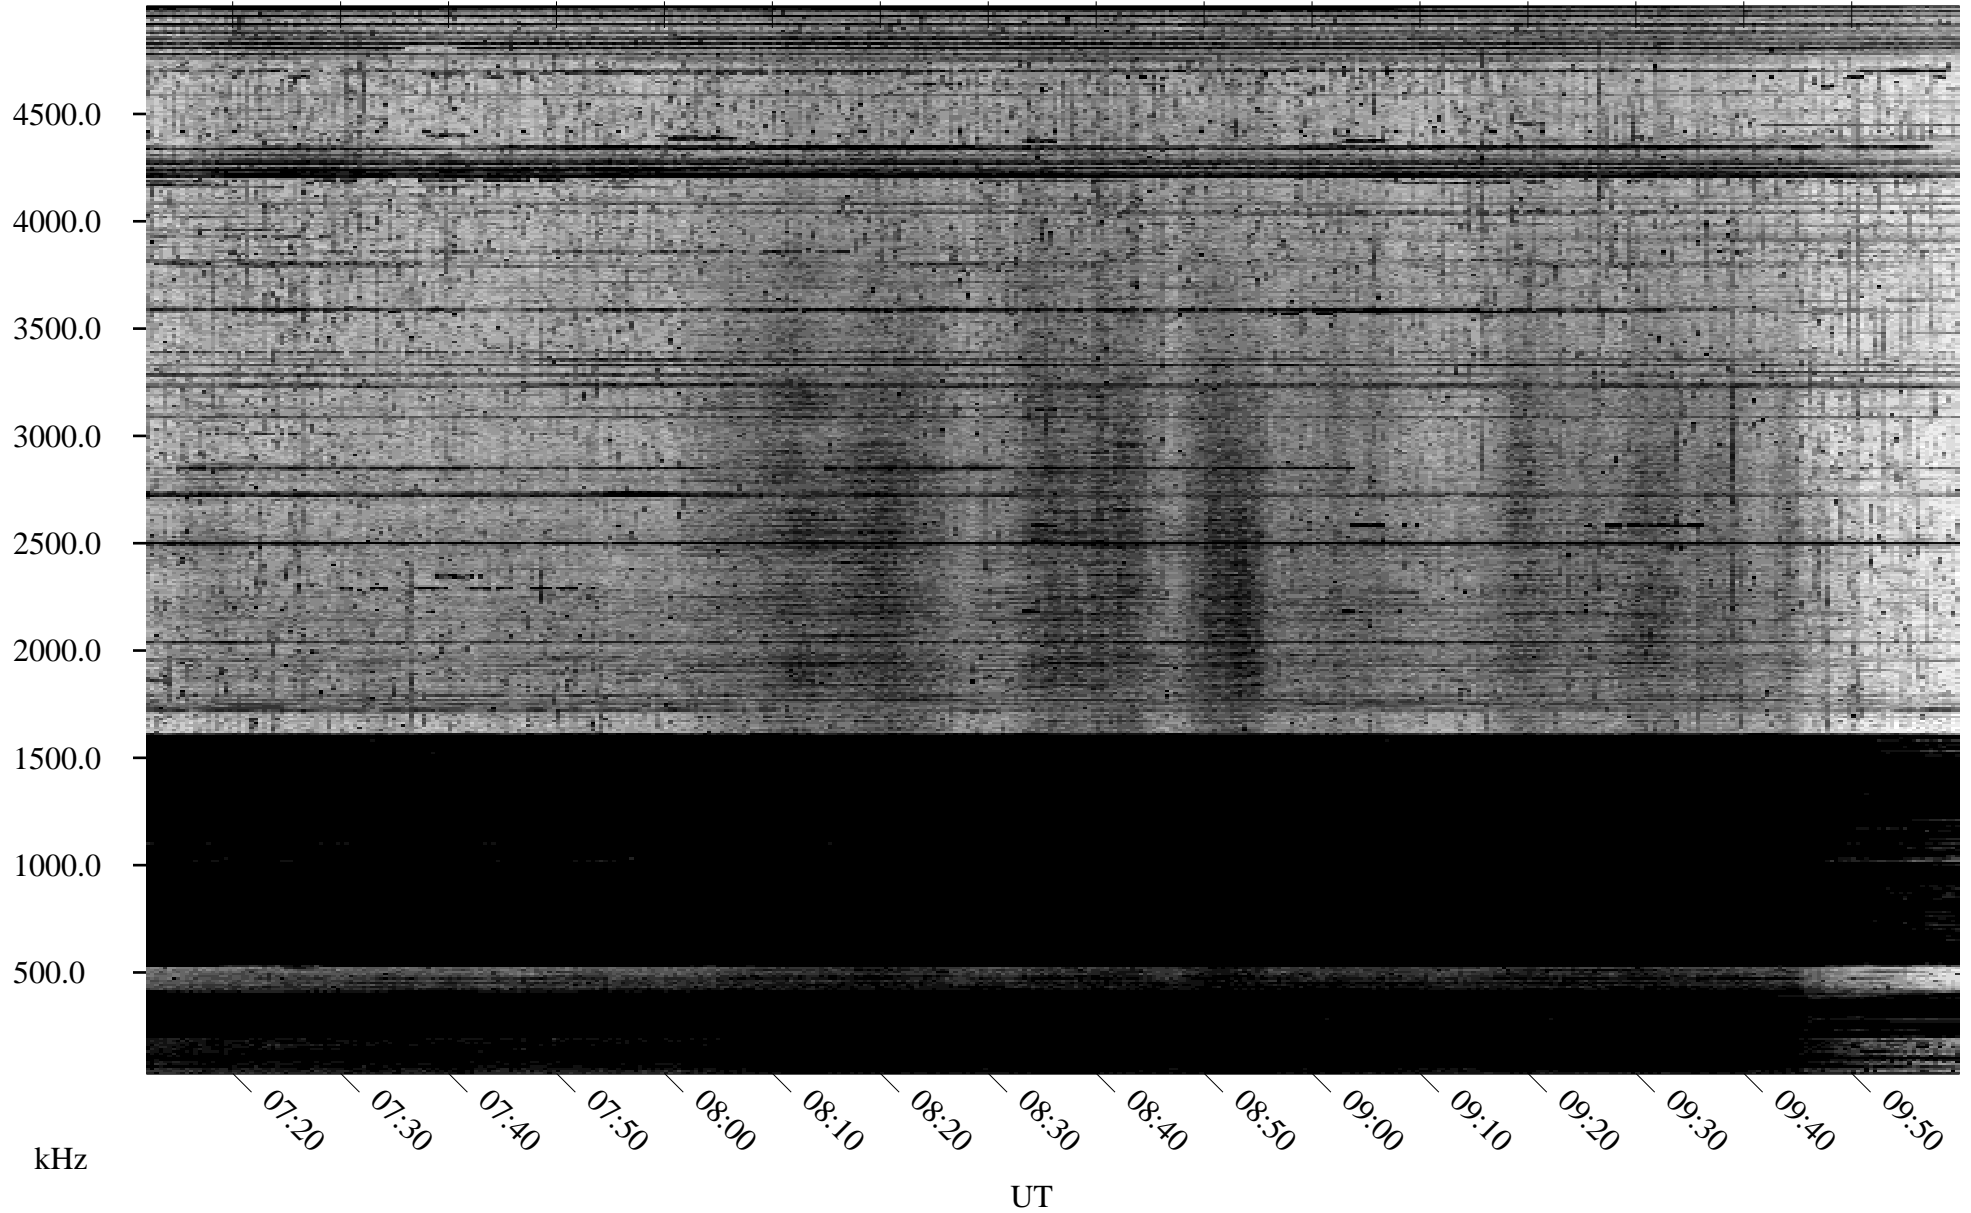

09/22/1995 Churchill, Manitoba

Linear Scale Black = 161 White = 15

ch95265l.r00m max_12

Page 1

09/22/1995 Churchill, Manitoba

Linear Scale Black = 161 White = 15

ch952651.r00m max_12

Page 2

09/23/1995 Churchill, Manitoba

Linear Scale Black = 161 White = 15

ch95265l.r00m max_12

Page 3

09/23/1995 Churchill, Manitoba

Linear Scale Black = 161 White = 15

ch95265l.r00m max_12

Page 4

09/23/1995 Churchill, Manitoba

Linear Scale Black = 161 White = 15

ch952651.r00m max_12

09/23/1995 Churchill, Manitoba

Linear Scale Black = 161 White = 15

ch952651.r00m max_12

Page 6

09/23/1995 Churchill, Manitoba

Linear Scale Black = 161 White = 15

ch95265l.r00m max_12

Page 7

09/23/1995 Churchill, Manitoba

Linear Scale Black = 161 White = 15

ch95265l.r00m max_12

Page 8