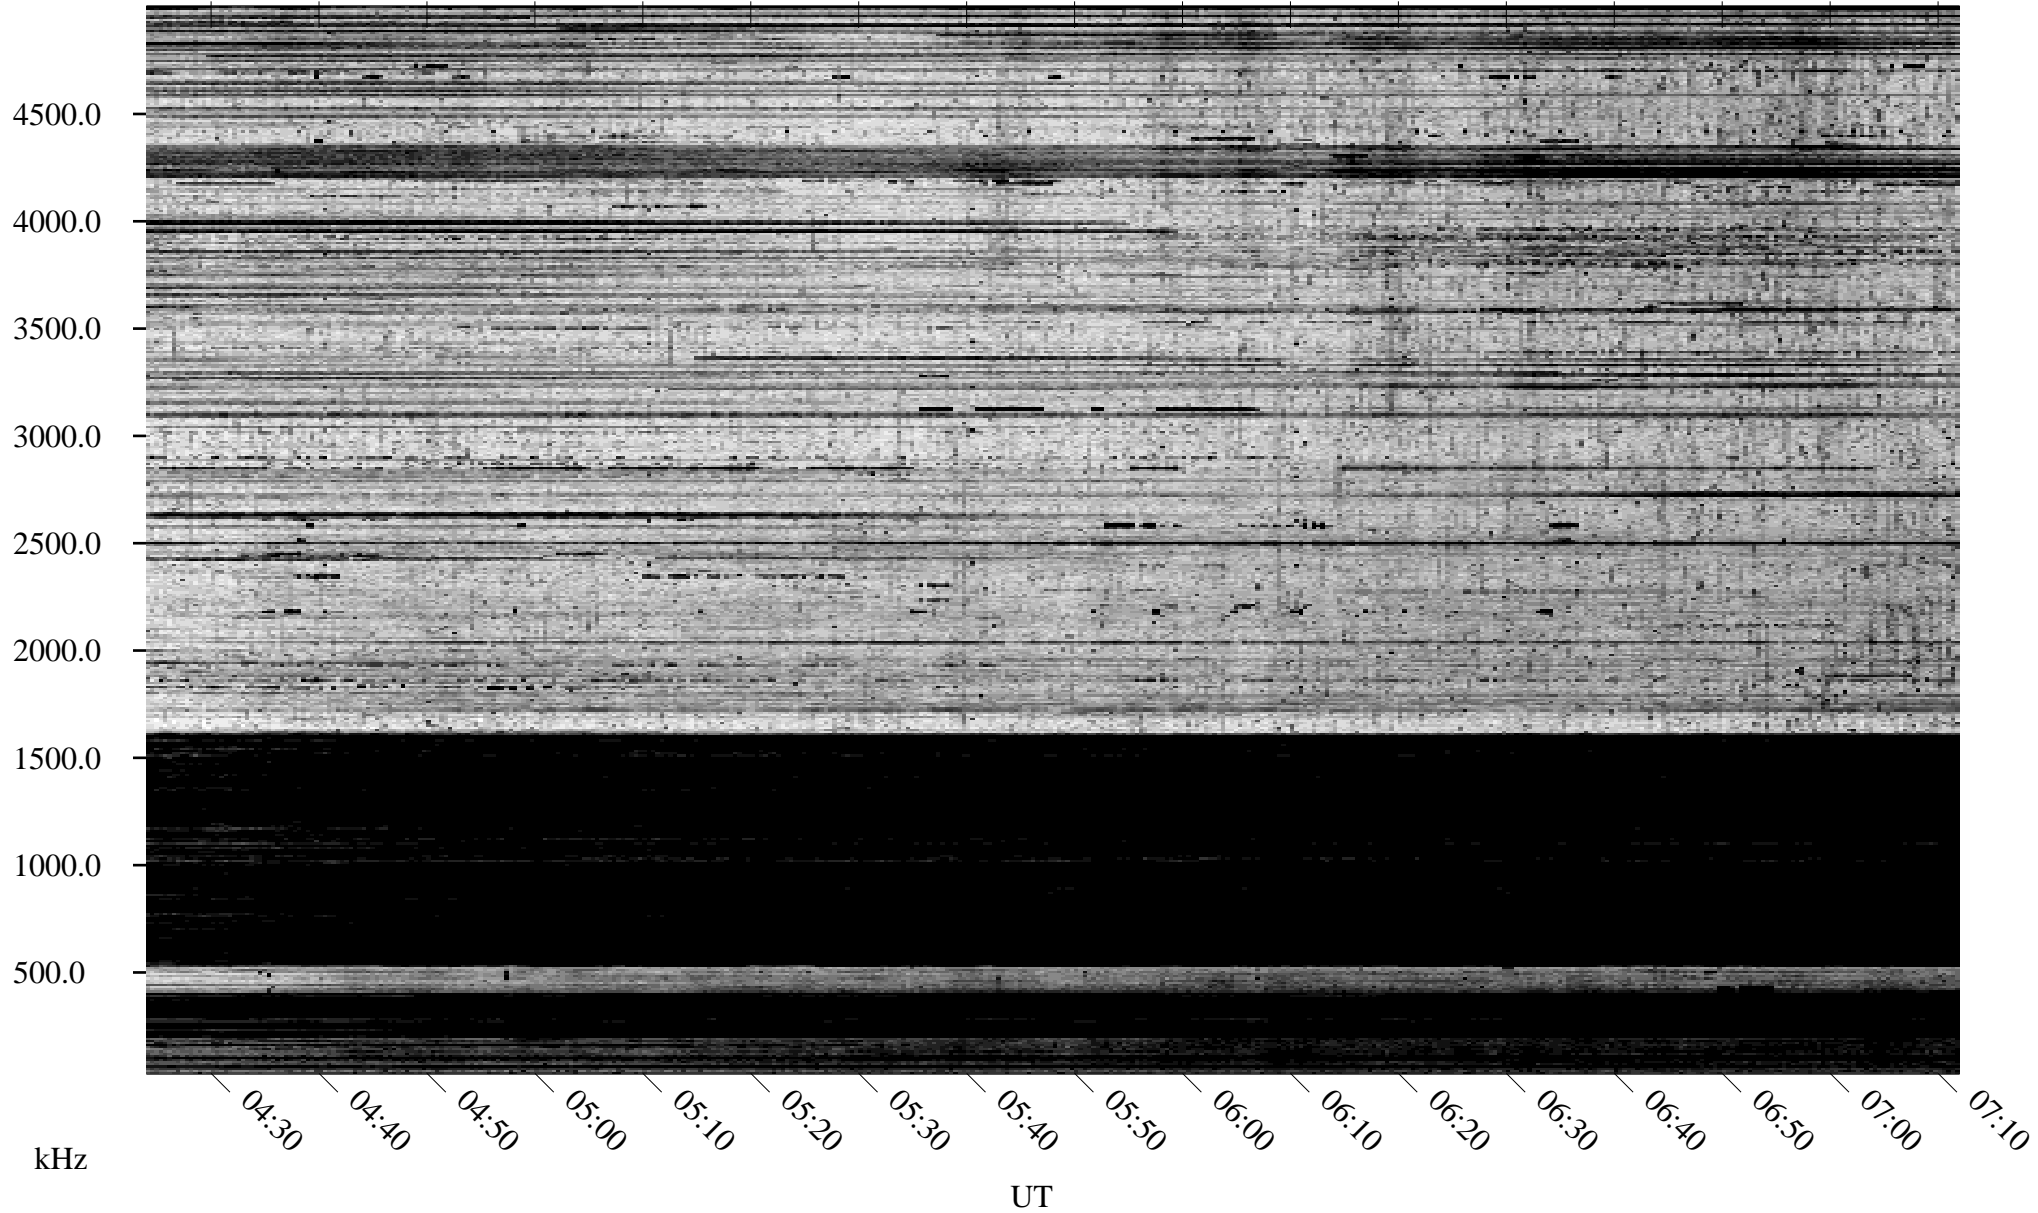

09/22/1995 Churchill, Manitoba

Linear Scale Black = 161 White = 15

ch95265l.r00m max_12

Page 1

09/22/1995 Churchill, Manitoba

Linear Scale Black = 161 White = 15

ch952651.r00m max_12

Page 2

09/23/1995 Churchill, Manitoba

Linear Scale Black = 161 White = 15

ch95265l.r00m max_12

Page 3

09/23/1995 Churchill, Manitoba

Linear Scale Black = 161 White = 15

ch95265l.r00m max_12

Page 4

09/23/1995 Churchill, Manitoba

Linear Scale Black = 161 White = 15

ch952651.r00m max_12

09/23/1995 Churchill, Manitoba

Linear Scale Black = 161 White = 15

ch952651.r00m max_12

Page 6

09/23/1995 Churchill, Manitoba

Linear Scale Black = 161 White = 15

ch95265l.r00m max_12

Page 7

09/23/1995 Churchill, Manitoba

Linear Scale Black = 161 White = 15

ch95265l.r00m max_12

Page 8