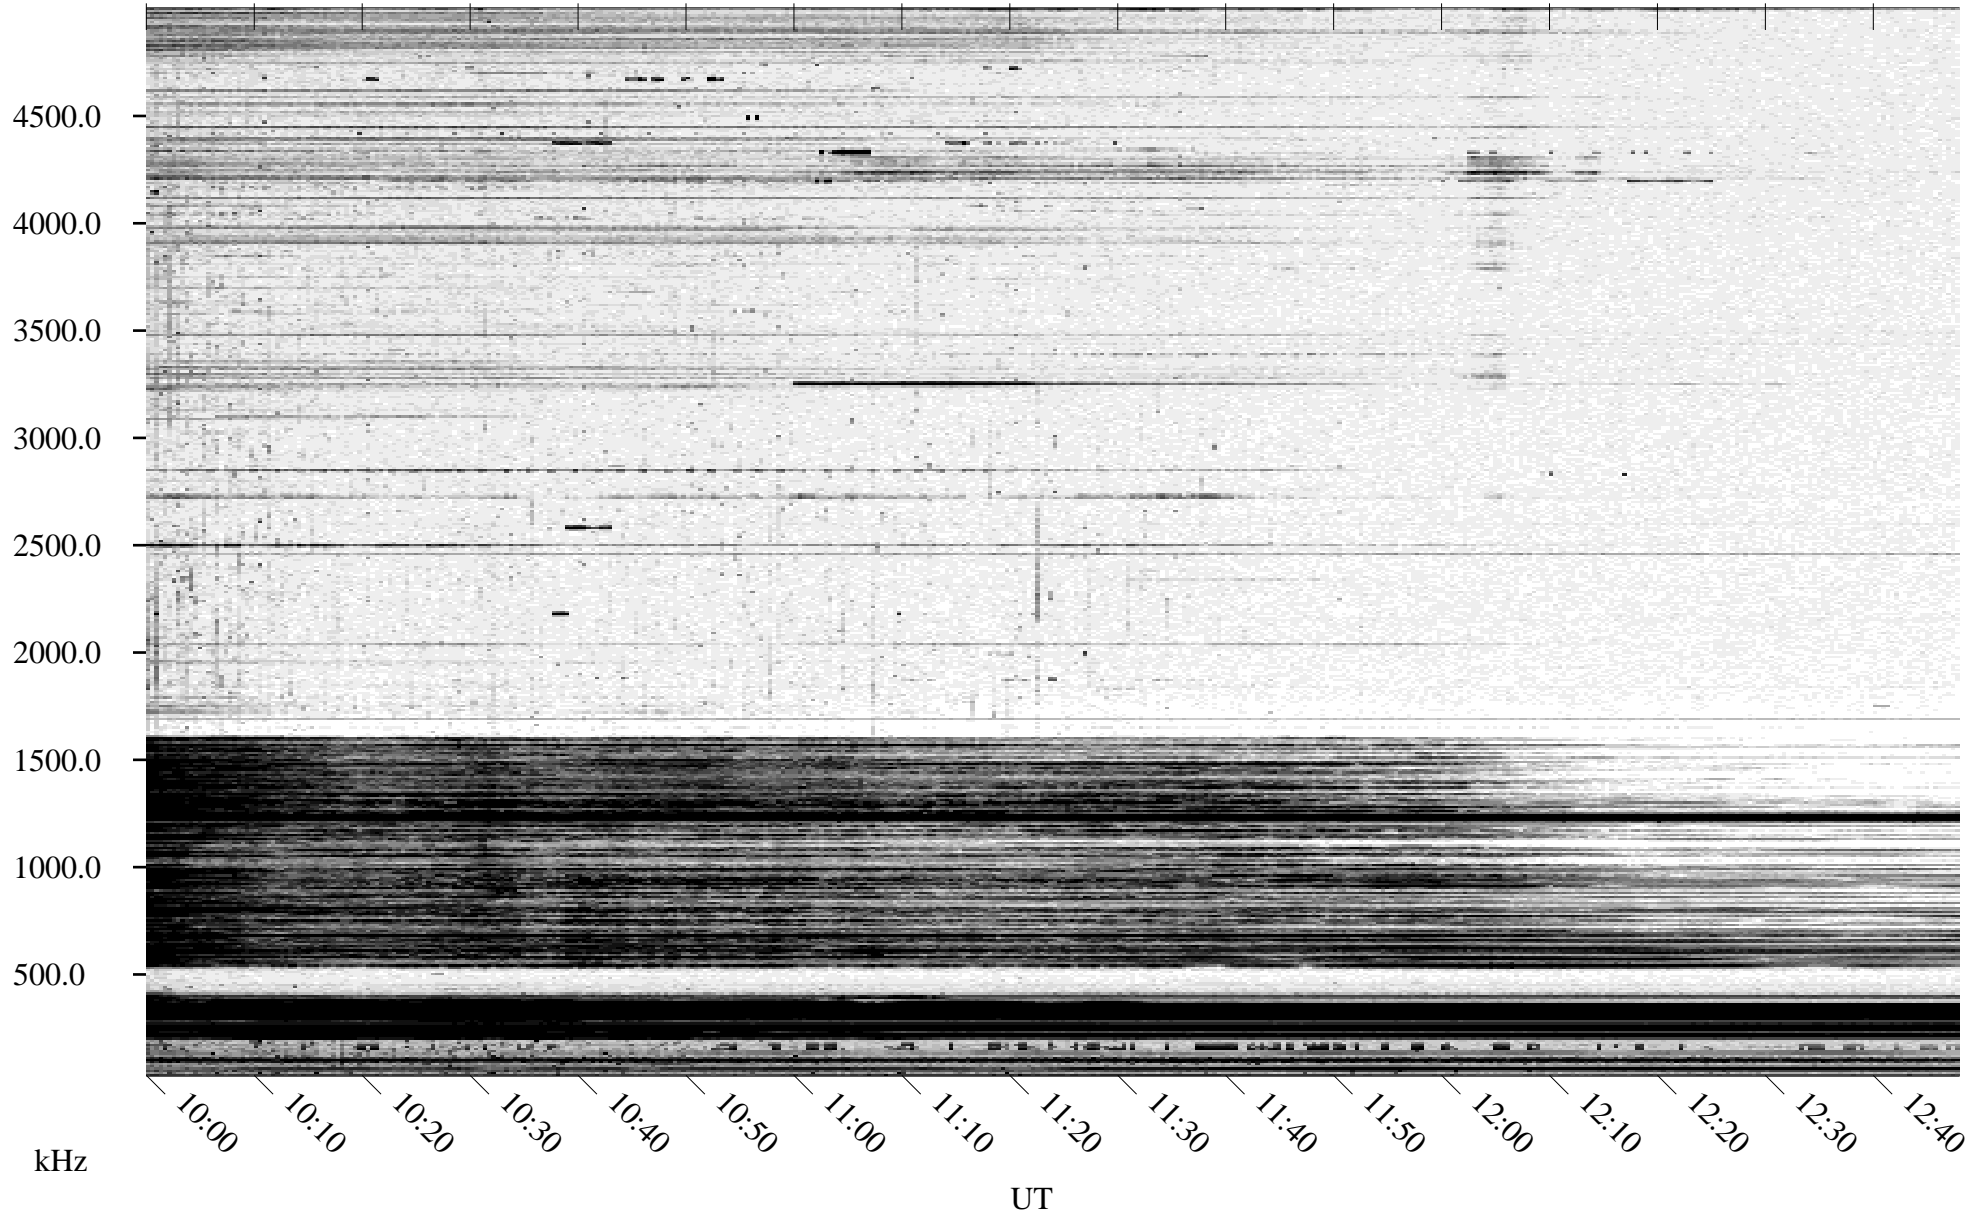

09/22/1995 Churchill, Manitoba

Linear Scale Black = 161 White = 15

ch95265l.r00m max_12

Page 1

09/22/1995 Churchill, Manitoba

Linear Scale Black = 161 White = 15

ch952651.r00m max_12

Page 2

09/23/1995 Churchill, Manitoba

Linear Scale Black = 161 White = 15

ch95265l.r00m max_12

Page 3

09/23/1995 Churchill, Manitoba

Linear Scale Black = 161 White = 15

ch95265l.r00m max_12

Page 4

09/23/1995 Churchill, Manitoba

Linear Scale Black = 161 White = 15

ch952651.r00m max_12

09/23/1995 Churchill, Manitoba

Linear Scale Black = 161 White = 15

ch952651.r00m max_12

Page 6

09/23/1995 Churchill, Manitoba

Linear Scale Black = 161 White = 15

ch95265l.r00m max_12

Page 7

09/23/1995 Churchill, Manitoba

Linear Scale Black = 161 White = 15

ch95265l.r00m max_12

Page 8