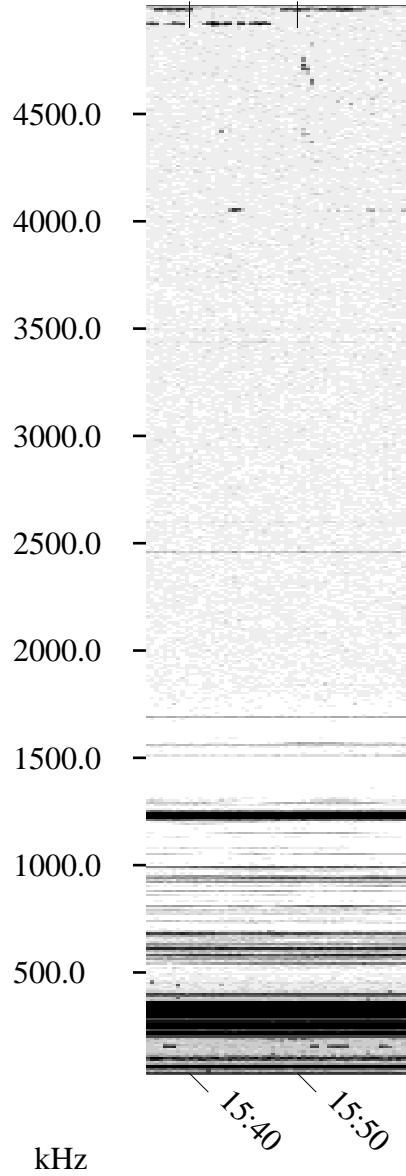

09/23/1995 Churchill, Manitoba

Linear Scale Black = 161 White = 15

ch95266l.r00m max_12

Page 1

09/23/1995 Churchill, Manitoba

Linear Scale Black = 161 White = 15

ch95266l.r00m max_12

Page 2

09/24/1995 Churchill, Manitoba

Linear Scale Black = 161 White = 15

ch95266l.r00m max_12

Page 3

09/24/1995 Churchill, Manitoba

Linear Scale Black = 161 White = 15

ch95266l.r00m max_12

Page 4

09/24/1995 Churchill, Manitoba

Linear Scale Black = 161 White = 15

ch95266l.r00m max_12

Page 5

09/24/1995 Churchill, Manitoba

Linear Scale Black = 161 White = 15

ch95266l.r00m max_12

Page 6

09/24/1995 Churchill, Manitoba

Linear Scale Black = 161 White = 15

ch95266l.r00m max_12

Page 7

09/24/1995 Churchill, Manitoba

Linear Scale Black = 161 White = 15

ch95266l.r00m max_12

Page 8