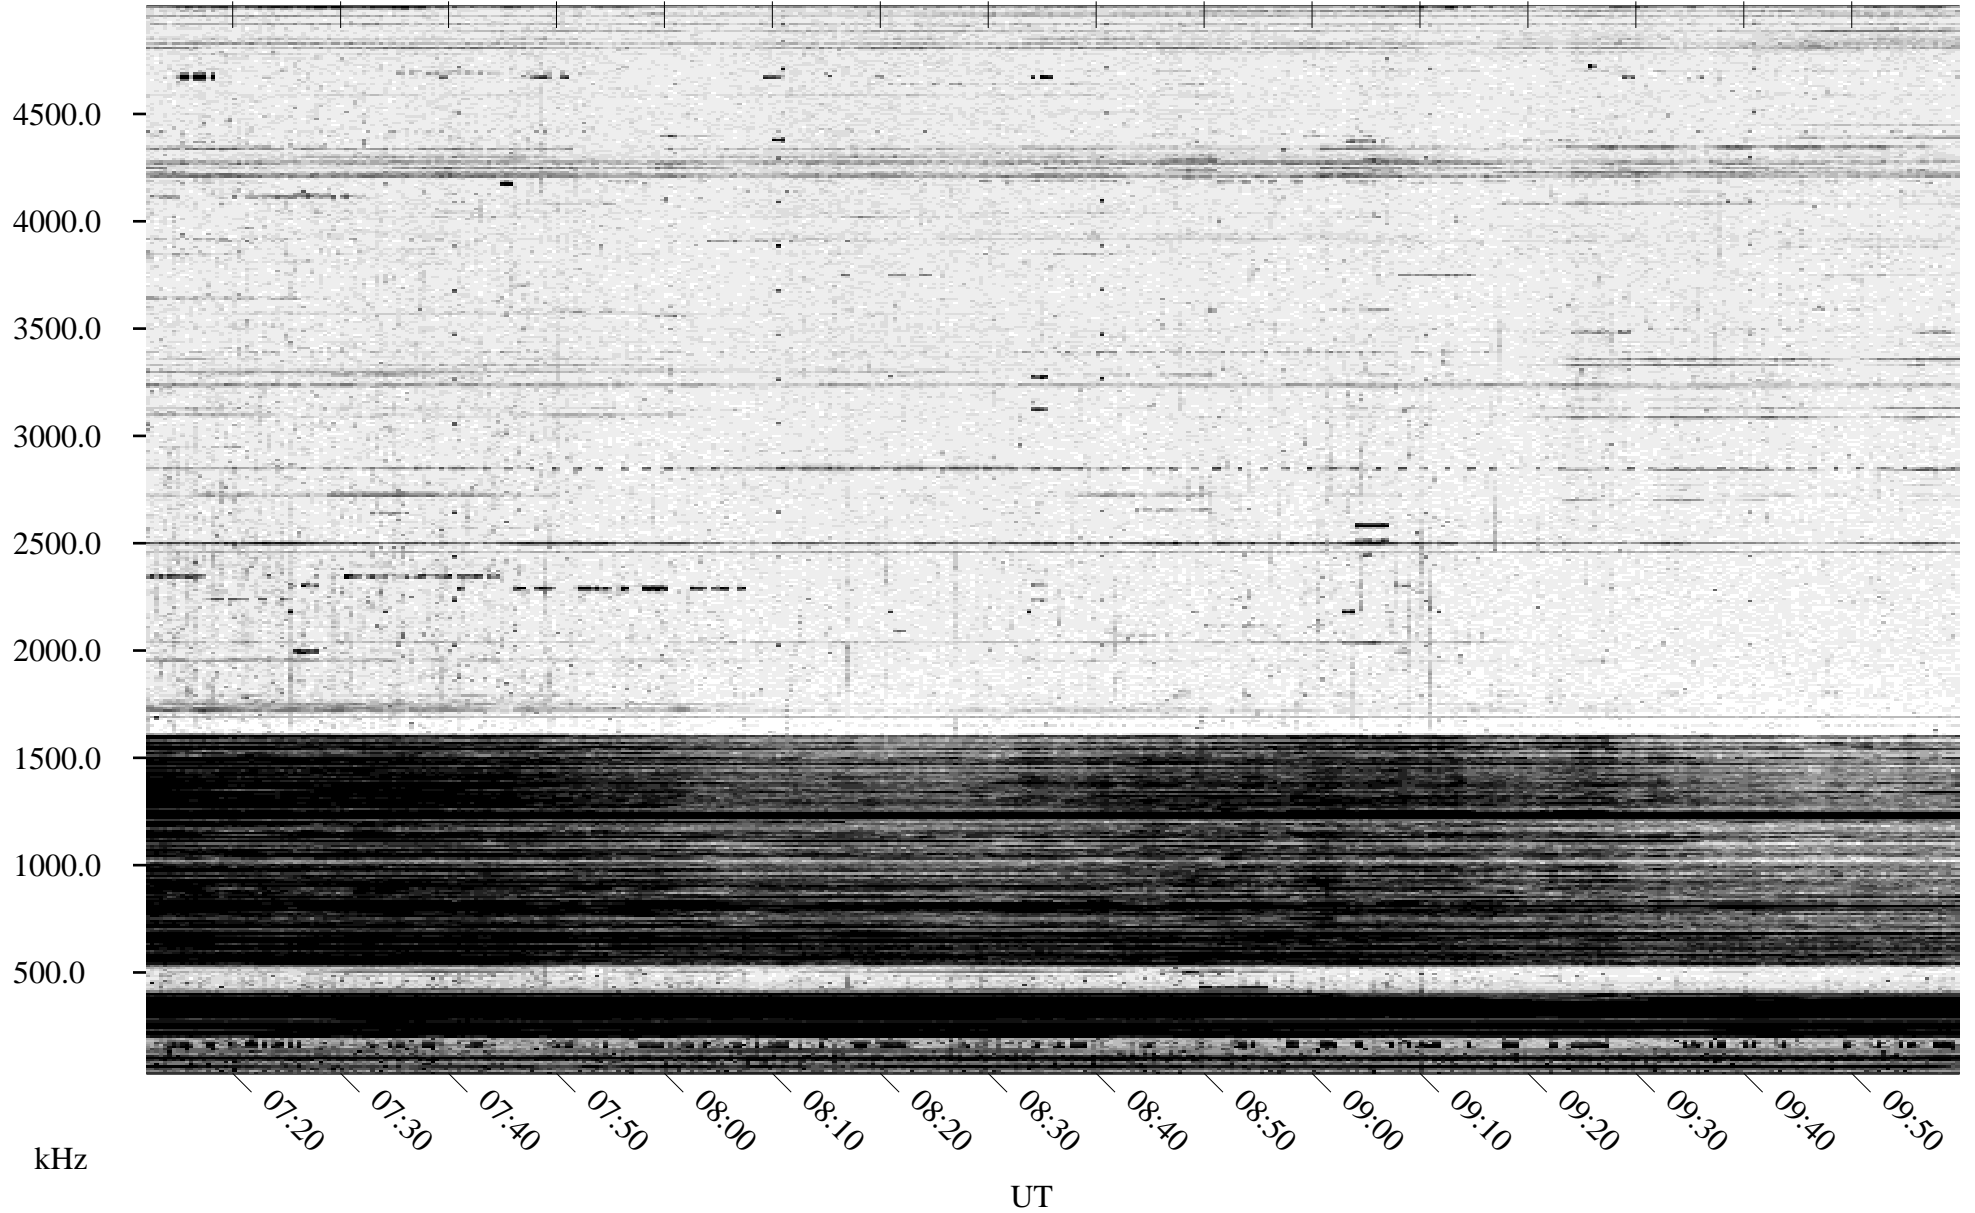

09/23/1995 Churchill, Manitoba

Linear Scale Black = 161 White = 15

ch95266l.r00m max_12

Page 1

09/23/1995 Churchill, Manitoba

Linear Scale Black = 161 White = 15

ch95266l.r00m max_12

Page 2

09/24/1995 Churchill, Manitoba

Linear Scale Black = 161 White = 15

ch95266l.r00m max_12

Page 3

09/24/1995 Churchill, Manitoba

Linear Scale Black = 161 White = 15

ch95266l.r00m max_12

Page 4

09/24/1995 Churchill, Manitoba

Linear Scale Black = 161 White = 15

ch95266l.r00m max_12

Page 5

09/24/1995 Churchill, Manitoba

Linear Scale Black = 161 White = 15

ch95266l.r00m max_12

Page 6

09/24/1995 Churchill, Manitoba

Linear Scale Black = 161 White = 15

ch95266l.r00m max_12

Page 7

09/24/1995 Churchill, Manitoba

Linear Scale Black = 161 White = 15

ch95266l.r00m max_12

Page 8