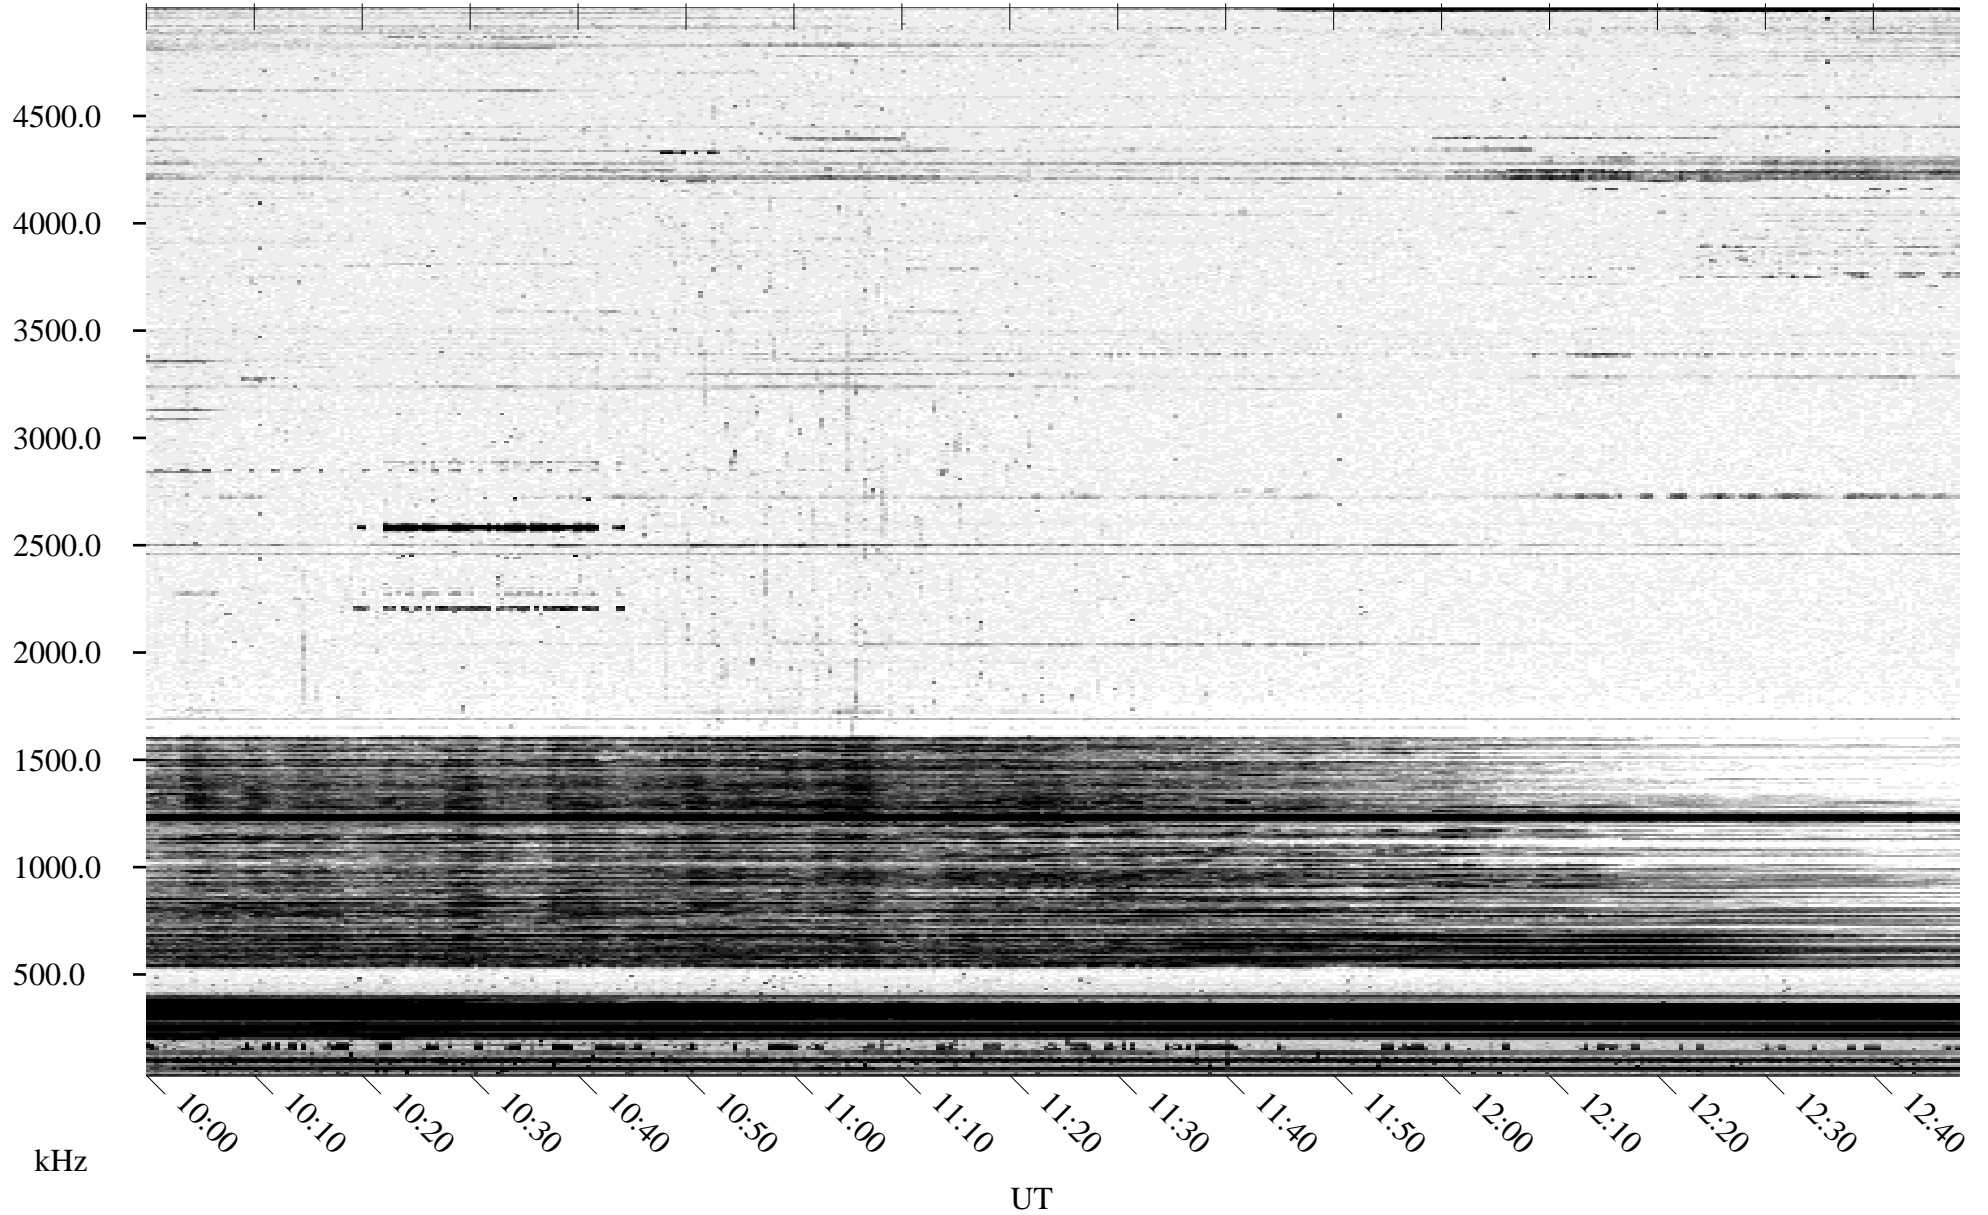

09/23/1995 Churchill, Manitoba

Linear Scale Black = 161 White = 15

ch95266l.r00m max_12

Page 1

09/23/1995 Churchill, Manitoba

Linear Scale Black = 161 White = 15

ch95266l.r00m max_12

Page 2

09/24/1995 Churchill, Manitoba

Linear Scale Black = 161 White = 15

ch95266l.r00m max_12

Page 3

09/24/1995 Churchill, Manitoba

Linear Scale Black = 161 White = 15

ch95266l.r00m max_12

Page 4

09/24/1995 Churchill, Manitoba

Linear Scale Black = 161 White = 15

ch95266l.r00m max_12

Page 5

09/24/1995 Churchill, Manitoba

Linear Scale Black = 161 White = 15

ch95266l.r00m max_12

Page 6

09/24/1995 Churchill, Manitoba

Linear Scale Black = 161 White = 15

ch95266l.r00m max_12

Page 7

09/24/1995 Churchill, Manitoba

Linear Scale Black = 161 White = 15

ch95266l.r00m max_12

Page 8