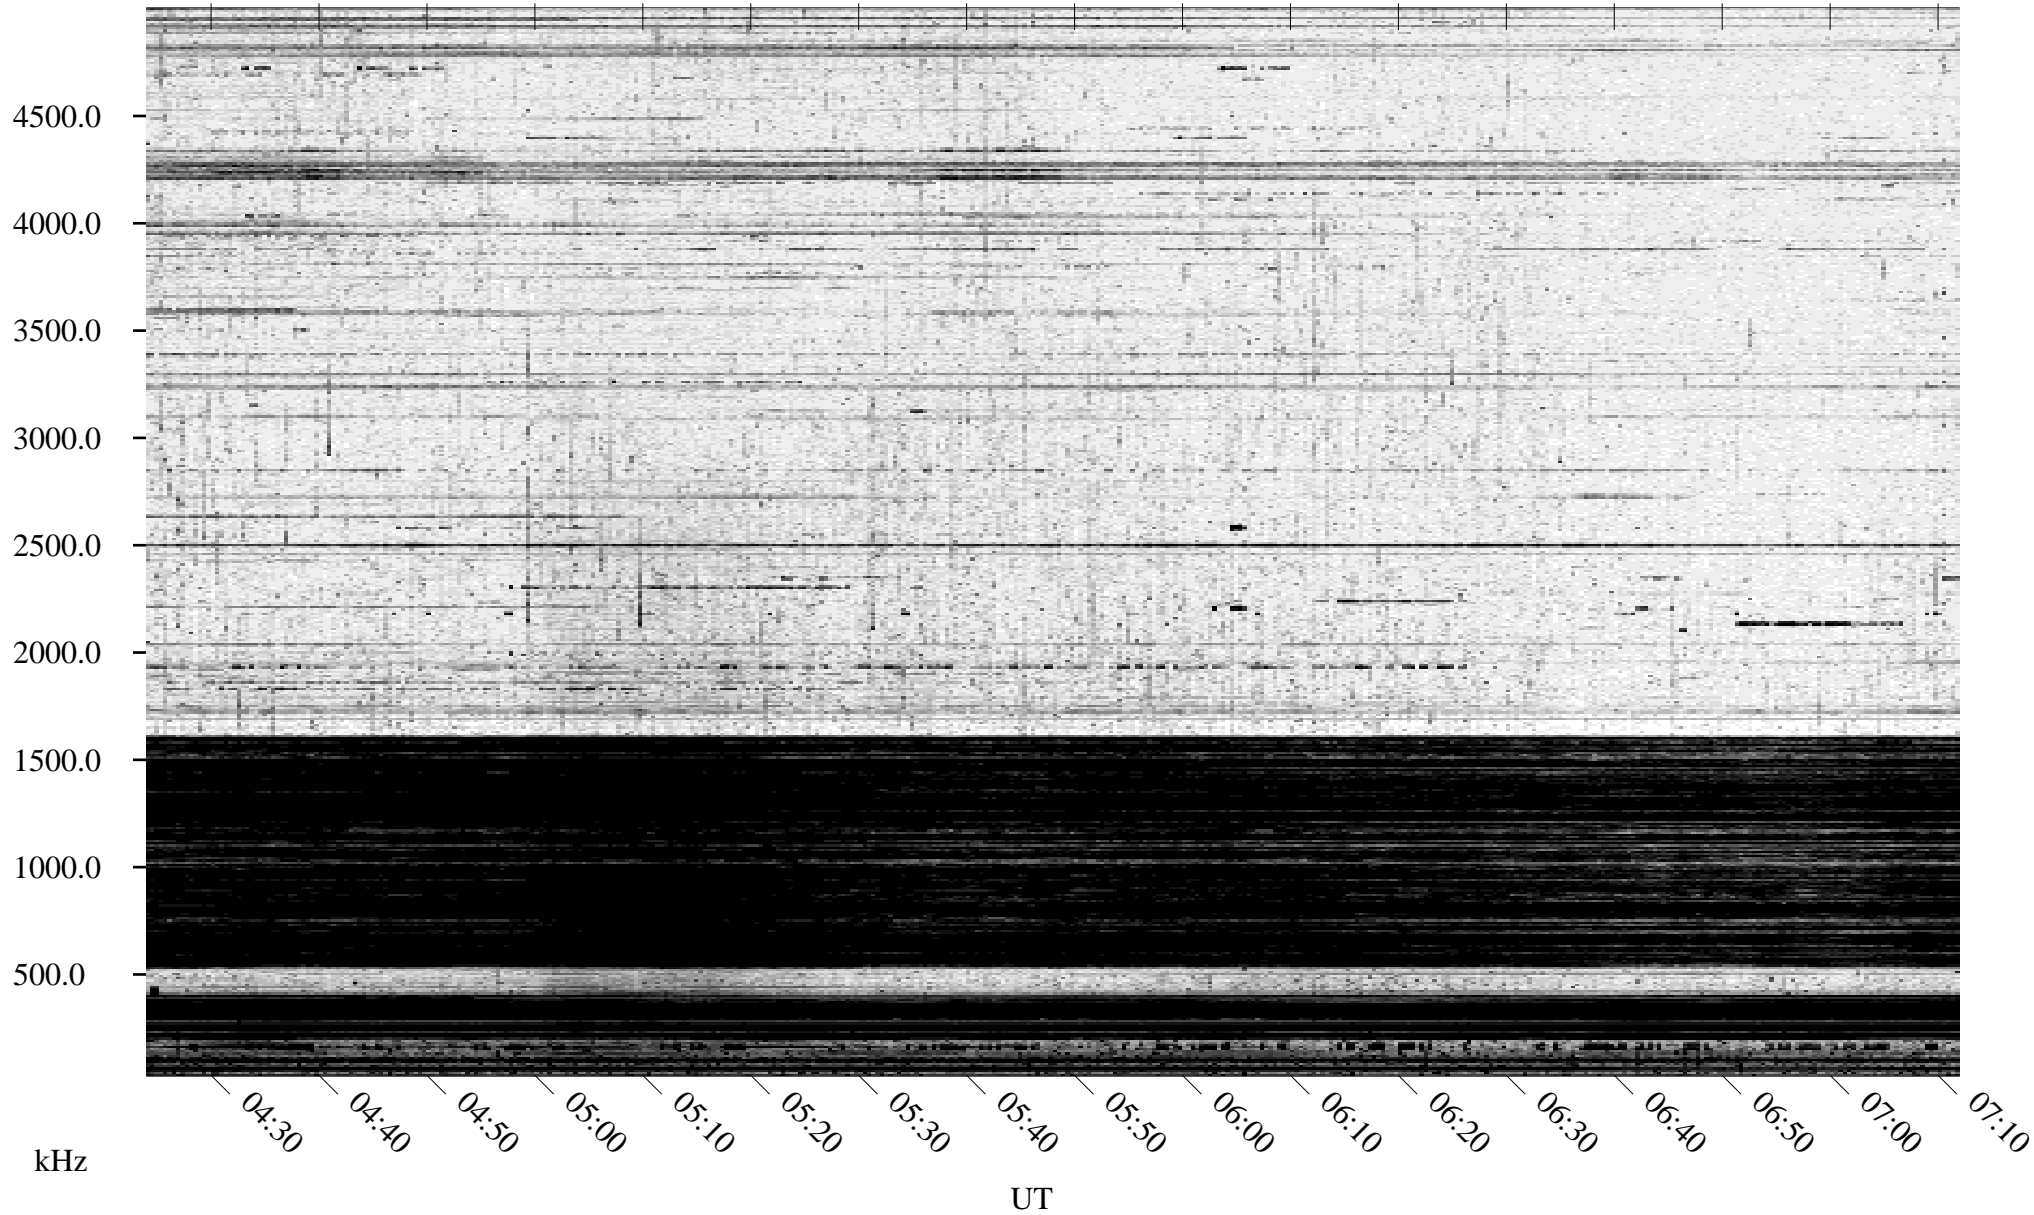

09/23/1995 Churchill, Manitoba

Linear Scale Black = 161 White = 15

ch95266l.r00m max_12

Page 1

09/23/1995 Churchill, Manitoba

Linear Scale Black = 161 White = 15

ch95266l.r00m max_12

Page 2

09/24/1995 Churchill, Manitoba

Linear Scale Black = 161 White = 15

ch95266l.r00m max_12

Page 3

09/24/1995 Churchill, Manitoba

Linear Scale Black = 161 White = 15

ch95266l.r00m max_12

Page 4

09/24/1995 Churchill, Manitoba

Linear Scale Black = 161 White = 15

ch95266l.r00m max_12

Page 5

09/24/1995 Churchill, Manitoba

Linear Scale Black = 161 White = 15

ch95266l.r00m max_12

Page 6

09/24/1995 Churchill, Manitoba

Linear Scale Black = 161 White = 15

ch95266l.r00m max_12

Page 7

09/24/1995 Churchill, Manitoba

Linear Scale Black = 161 White = 15

ch95266l.r00m max_12

Page 8