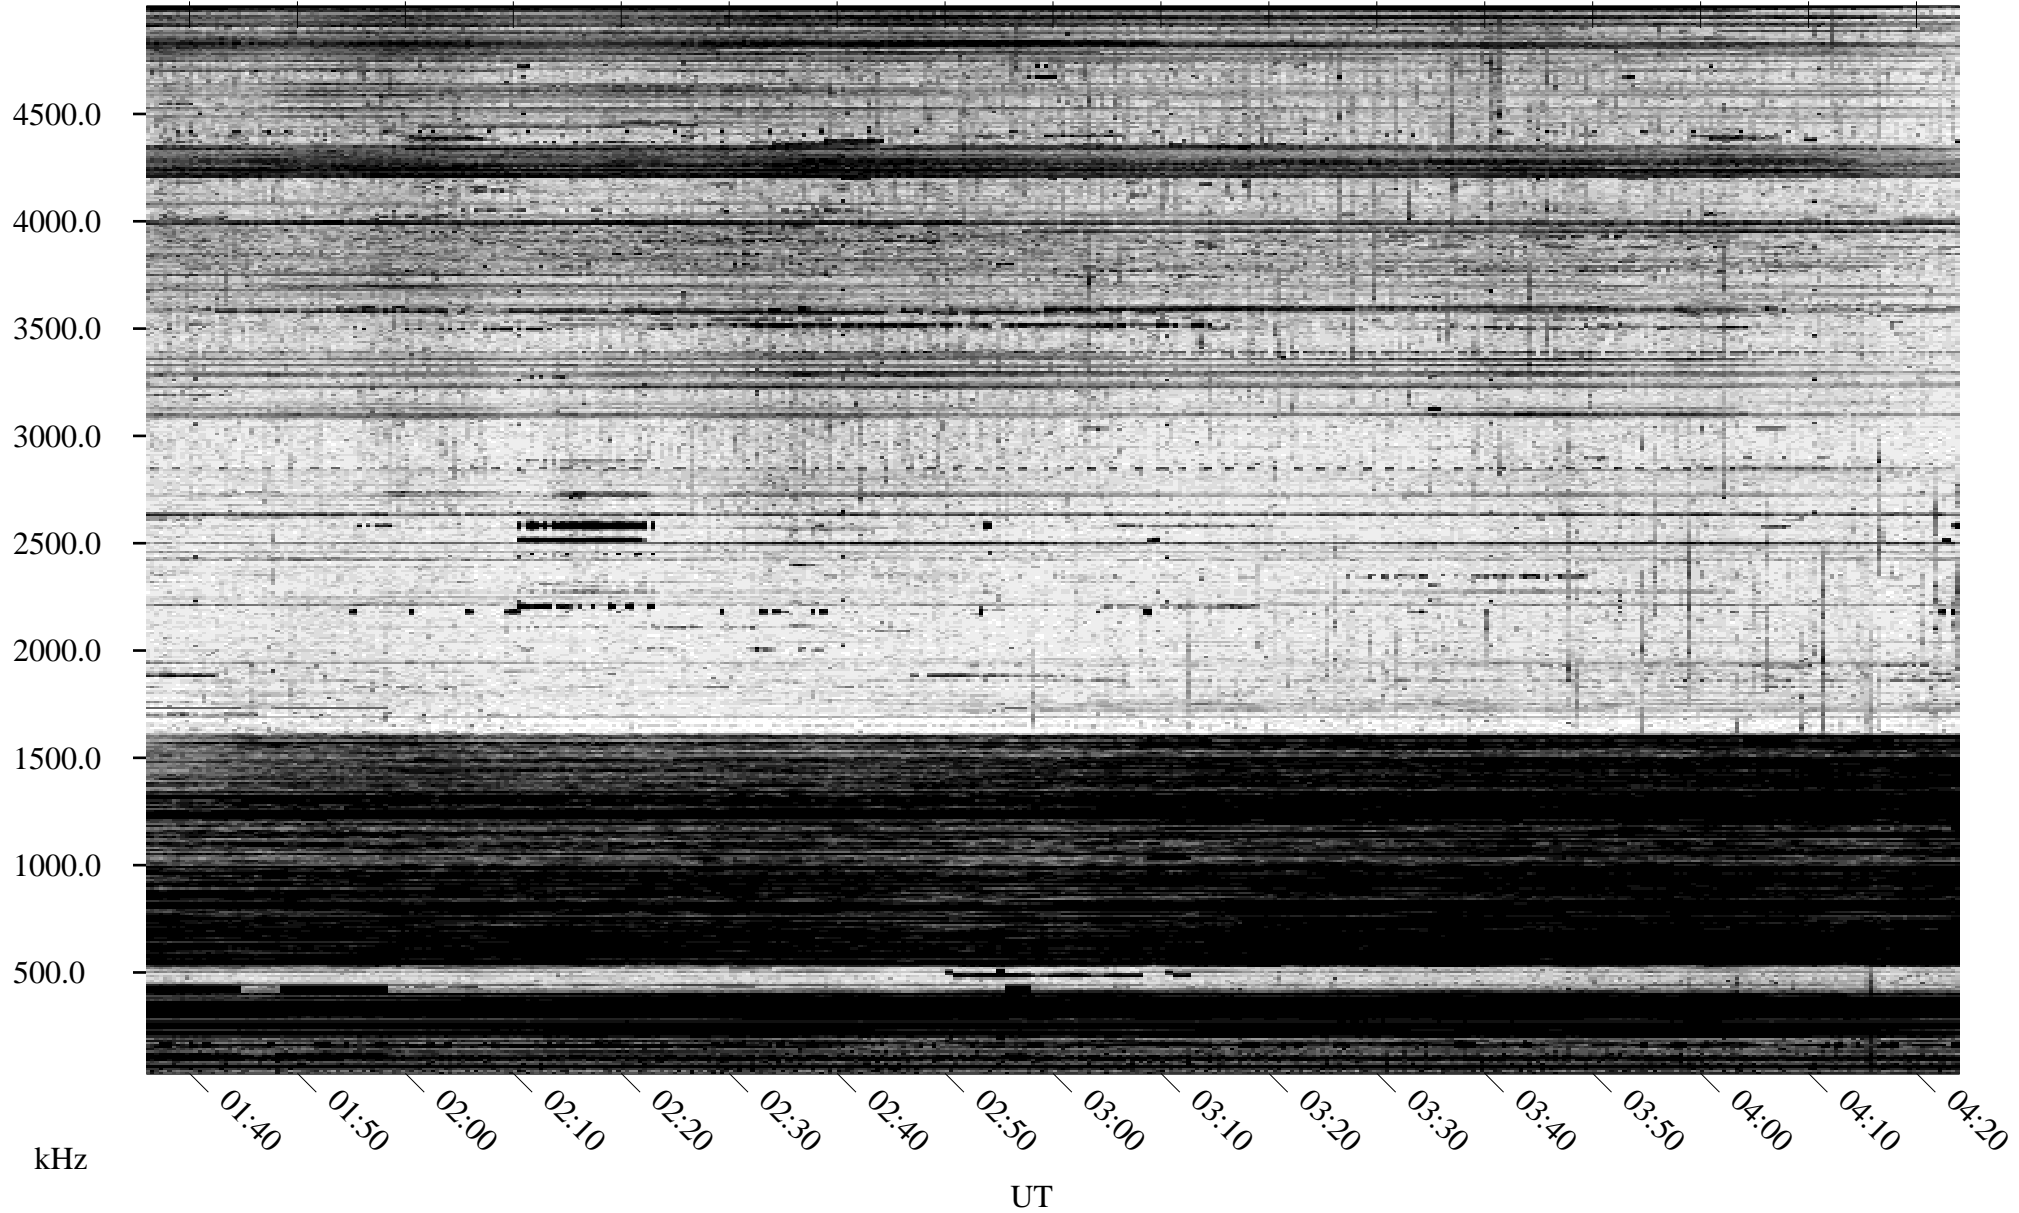

09/23/1995 Churchill, Manitoba

Linear Scale Black = 161 White = 15

ch95266l.r00m max_12

Page 1

09/23/1995 Churchill, Manitoba

Linear Scale Black = 161 White = 15

ch95266l.r00m max_12

Page 2

09/24/1995 Churchill, Manitoba

Linear Scale Black = 161 White = 15

ch95266l.r00m max_12

Page 3

09/24/1995 Churchill, Manitoba

Linear Scale Black = 161 White = 15

ch95266l.r00m max_12

Page 4

09/24/1995 Churchill, Manitoba

Linear Scale Black = 161 White = 15

ch95266l.r00m max_12

Page 5

09/24/1995 Churchill, Manitoba

Linear Scale Black = 161 White = 15

ch95266l.r00m max_12

Page 6

09/24/1995 Churchill, Manitoba

Linear Scale Black = 161 White = 15

ch95266l.r00m max_12

Page 7

09/24/1995 Churchill, Manitoba

Linear Scale Black = 161 White = 15

ch95266l.r00m max_12

Page 8