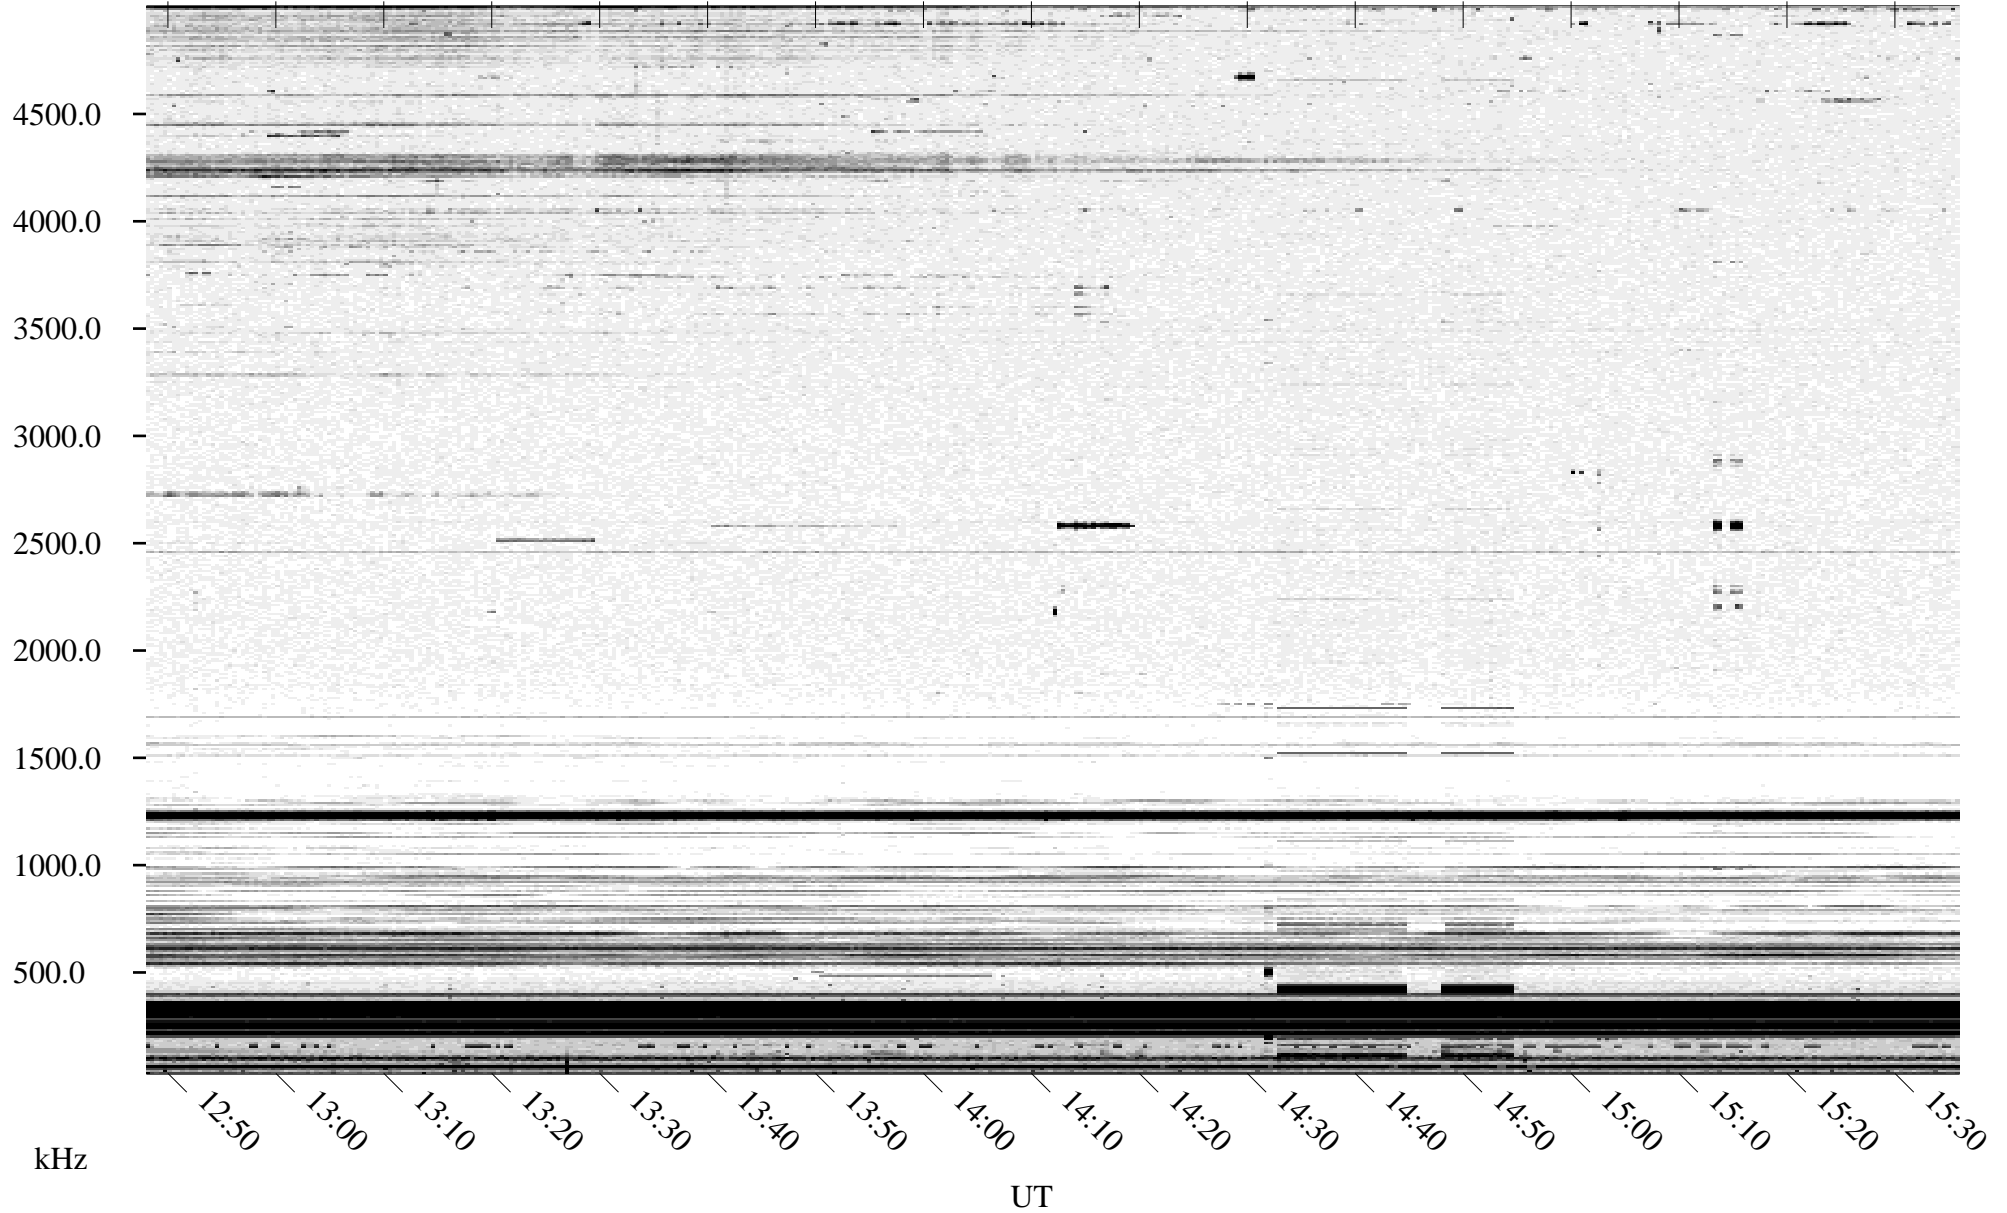

09/23/1995 Churchill, Manitoba

Linear Scale Black = 161 White = 15

ch95266l.r00m max_12

Page 1

09/23/1995 Churchill, Manitoba

Linear Scale Black = 161 White = 15

ch95266l.r00m max_12

Page 2

09/24/1995 Churchill, Manitoba

Linear Scale Black = 161 White = 15

ch95266l.r00m max_12

Page 3

09/24/1995 Churchill, Manitoba

Linear Scale Black = 161 White = 15

ch95266l.r00m max_12

Page 4

09/24/1995 Churchill, Manitoba

Linear Scale Black = 161 White = 15

ch95266l.r00m max_12

Page 5

09/24/1995 Churchill, Manitoba

Linear Scale Black = 161 White = 15

ch95266l.r00m max_12

Page 6

09/24/1995 Churchill, Manitoba

Linear Scale Black = 161 White = 15

ch95266l.r00m max_12

Page 7

09/24/1995 Churchill, Manitoba

Linear Scale Black = 161 White = 15

ch95266l.r00m max_12

Page 8