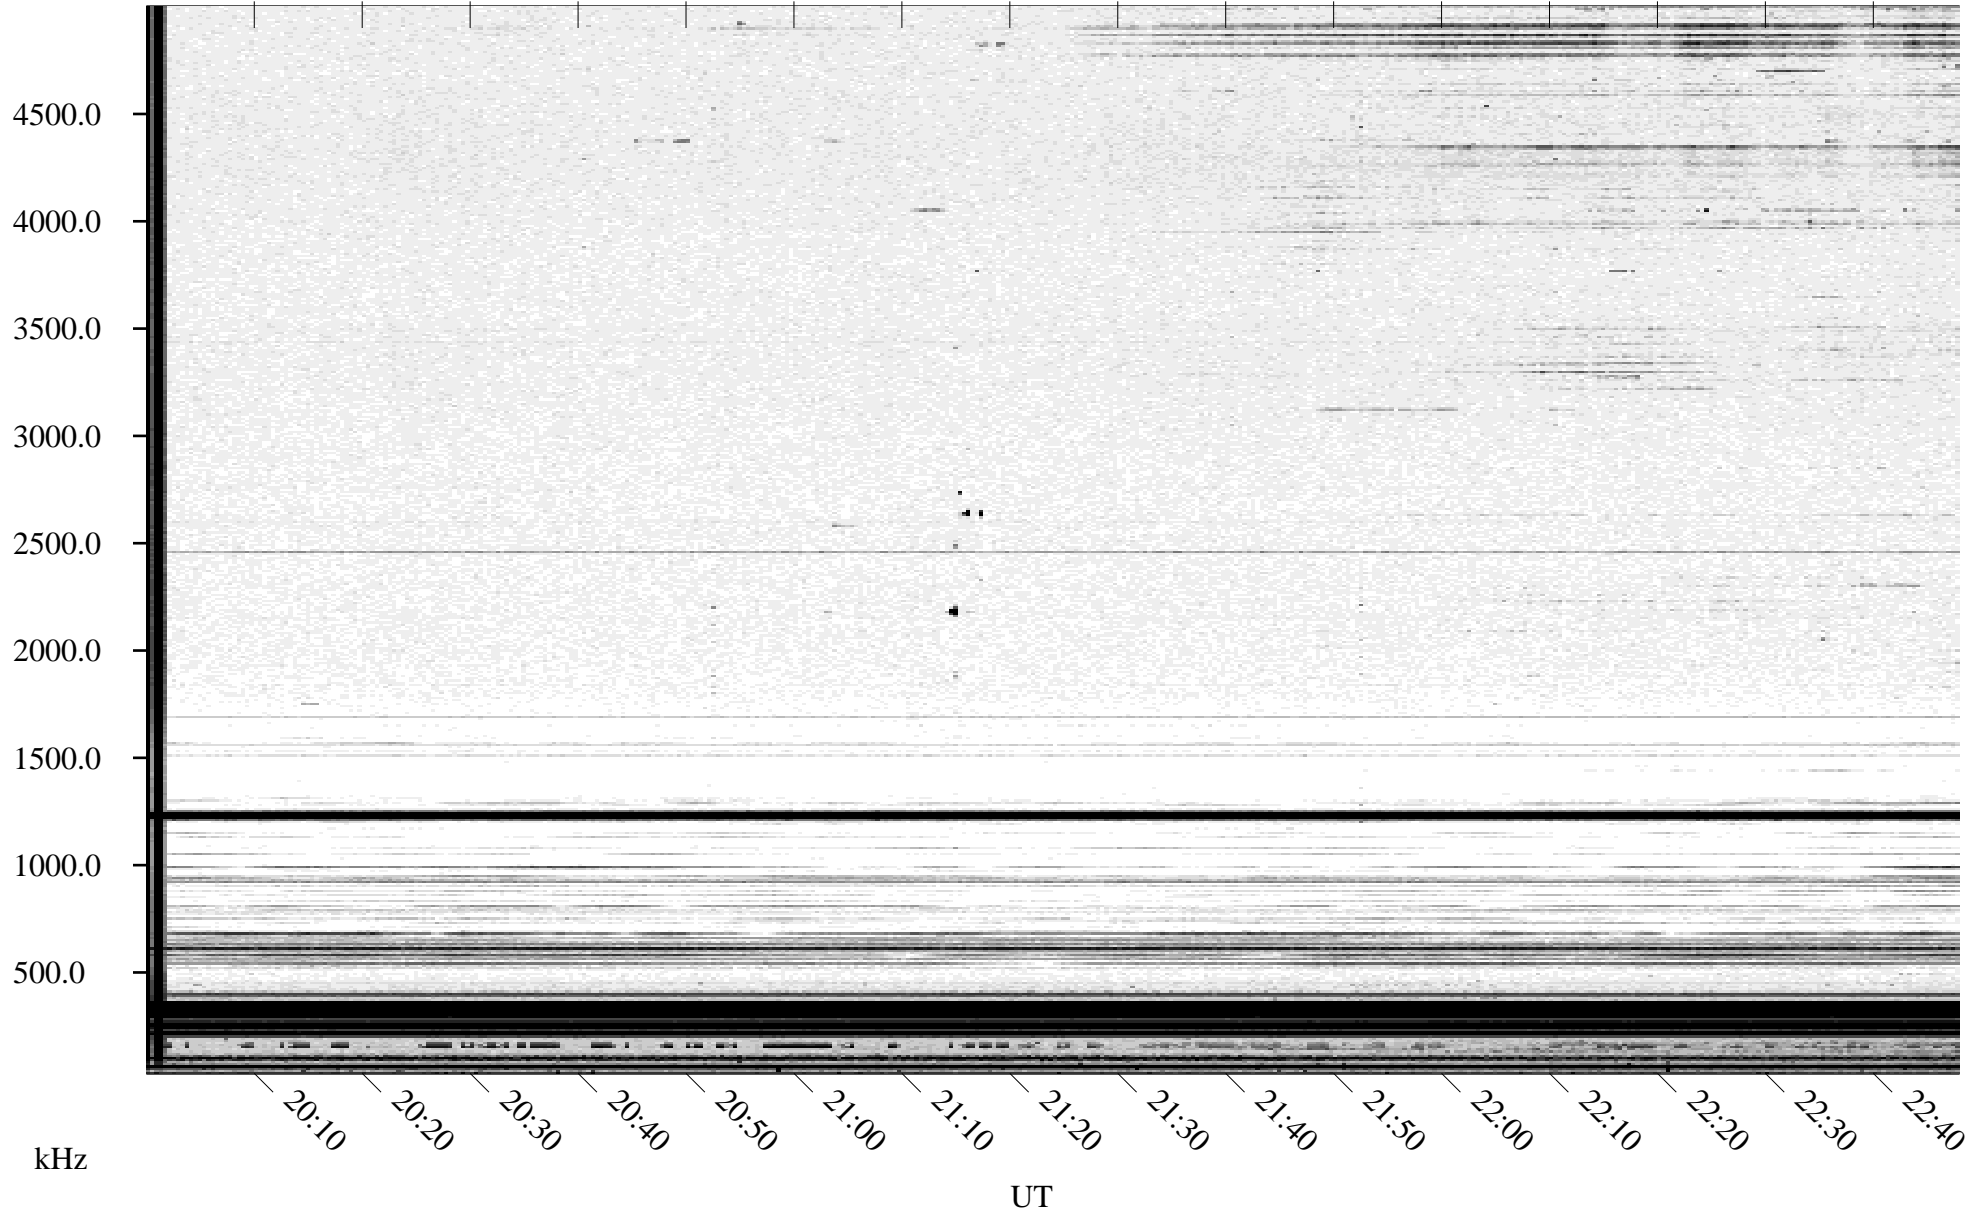

09/23/1995 Churchill, Manitoba

Linear Scale Black = 161 White = 15

ch95266l.r00m max_12

Page 1

09/23/1995 Churchill, Manitoba

Linear Scale Black = 161 White = 15

ch95266l.r00m max_12

Page 2

09/24/1995 Churchill, Manitoba

Linear Scale Black = 161 White = 15

ch95266l.r00m max_12

Page 3

09/24/1995 Churchill, Manitoba

Linear Scale Black = 161 White = 15

ch95266l.r00m max_12

Page 4

09/24/1995 Churchill, Manitoba

Linear Scale Black = 161 White = 15

ch95266l.r00m max_12

Page 5

09/24/1995 Churchill, Manitoba

Linear Scale Black = 161 White = 15

ch95266l.r00m max_12

Page 6

09/24/1995 Churchill, Manitoba

Linear Scale Black = 161 White = 15

ch95266l.r00m max_12

Page 7

09/24/1995 Churchill, Manitoba

Linear Scale Black = 161 White = 15

ch95266l.r00m max_12

Page 8