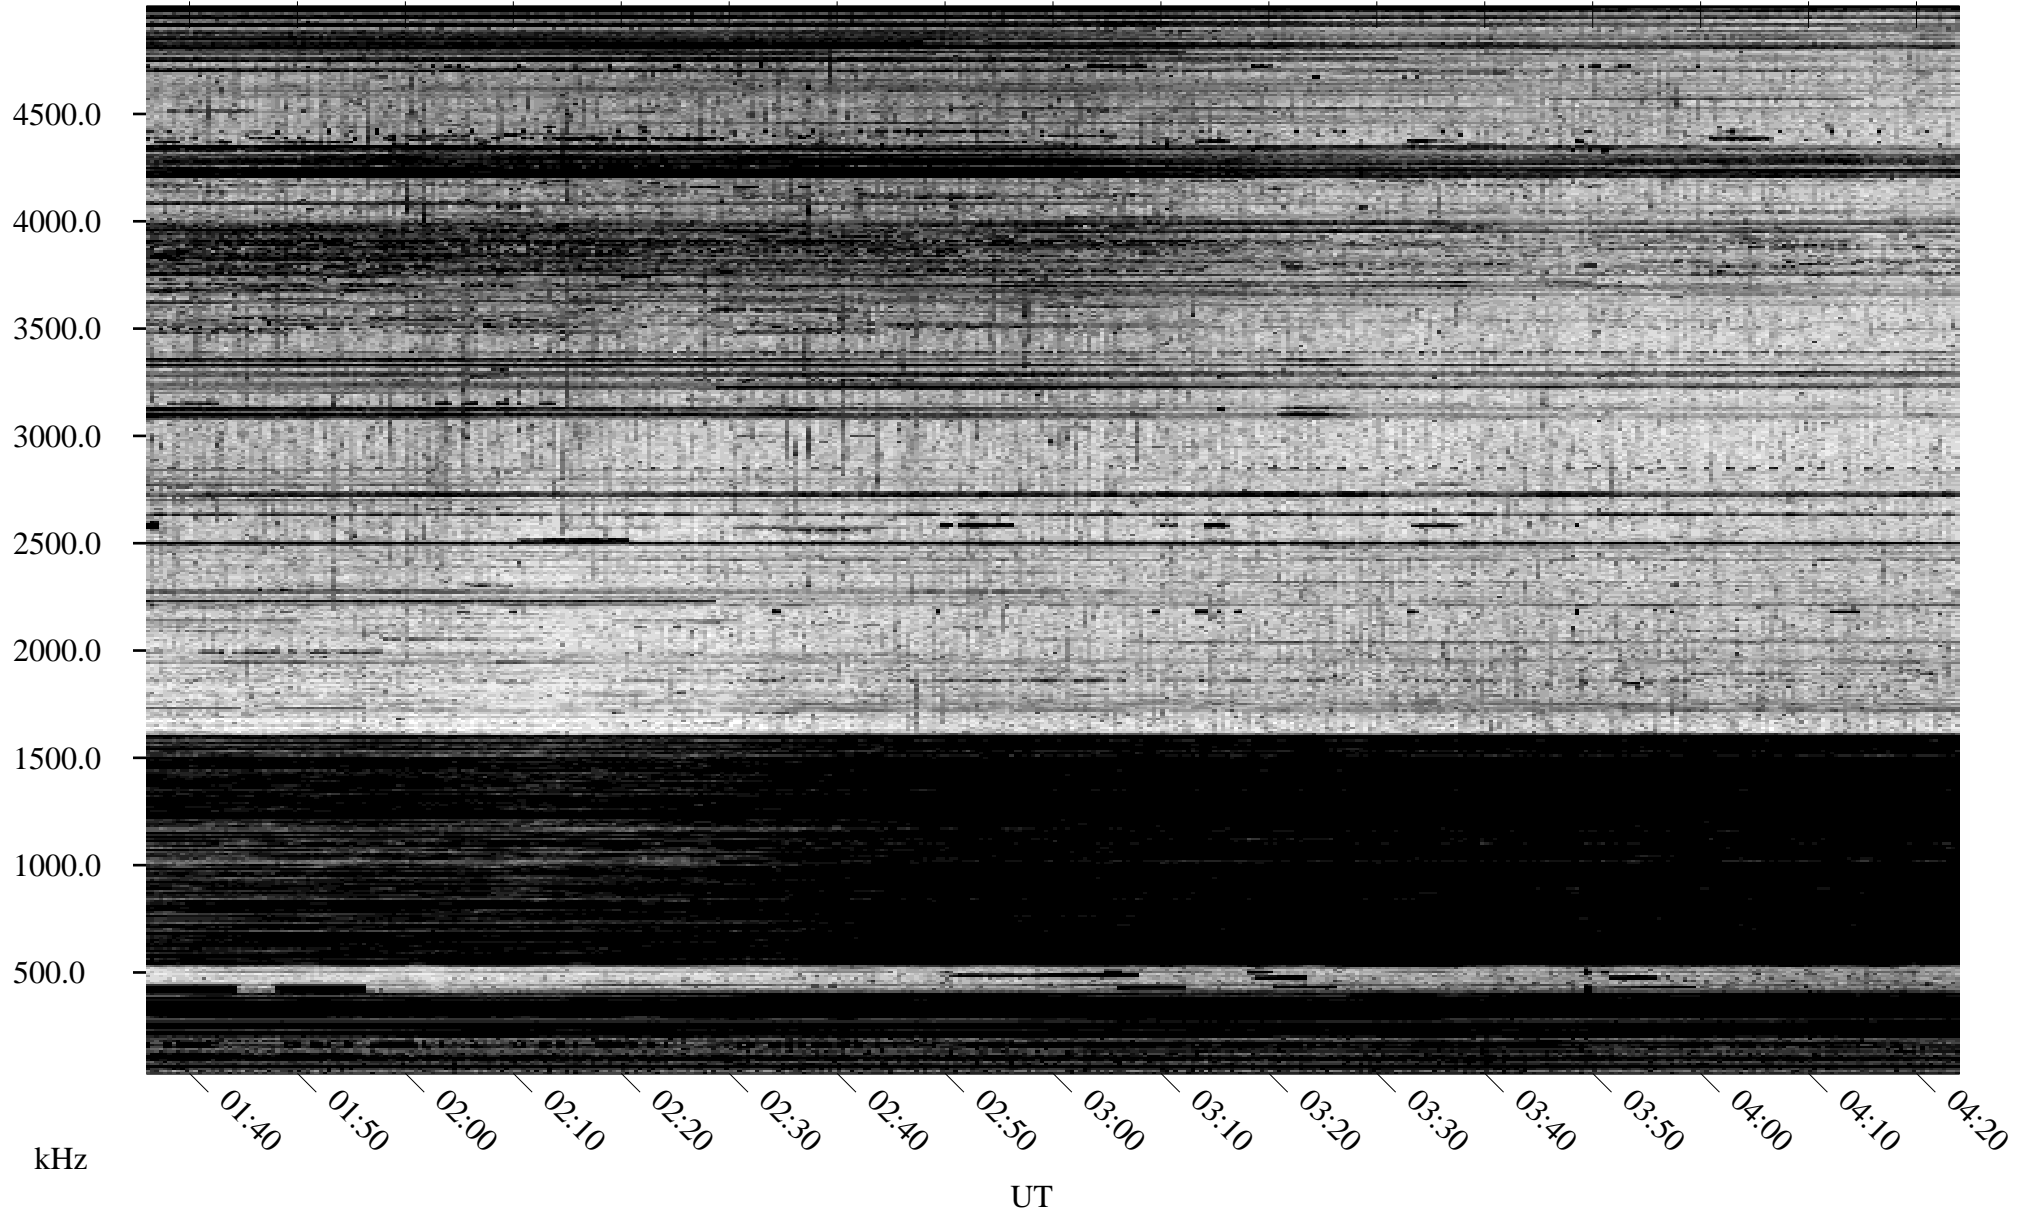

09/24/1995 Churchill, Manitoba

Linear Scale Black = 161 White = 15

ch95267l.r00m max_12

Page 1

09/24/1995 Churchill, Manitoba

Linear Scale Black = 161 White = 15

ch95267l.r00m max_12

Page 2

09/25/1995 Churchill, Manitoba

Linear Scale Black = 161 White = 15

ch95267l.r00m max_12

Page 3

09/25/1995 Churchill, Manitoba

Linear Scale Black = 161 White = 15

ch95267l.r00m max_12

Page 4

09/25/1995 Churchill, Manitoba

Linear Scale Black = 161 White = 15

ch95267l.r00m max_12

Page 5

09/25/1995 Churchill, Manitoba

Linear Scale Black = 161 White = 15

ch95267l.r00m max_12

Page 6

09/25/1995 Churchill, Manitoba

Linear Scale Black = 161 White = 15

ch95267l.r00m max_12

09/25/1995 Churchill, Manitoba

Linear Scale Black = 161 White = 15

ch95267l.r00m max_12

Page 8