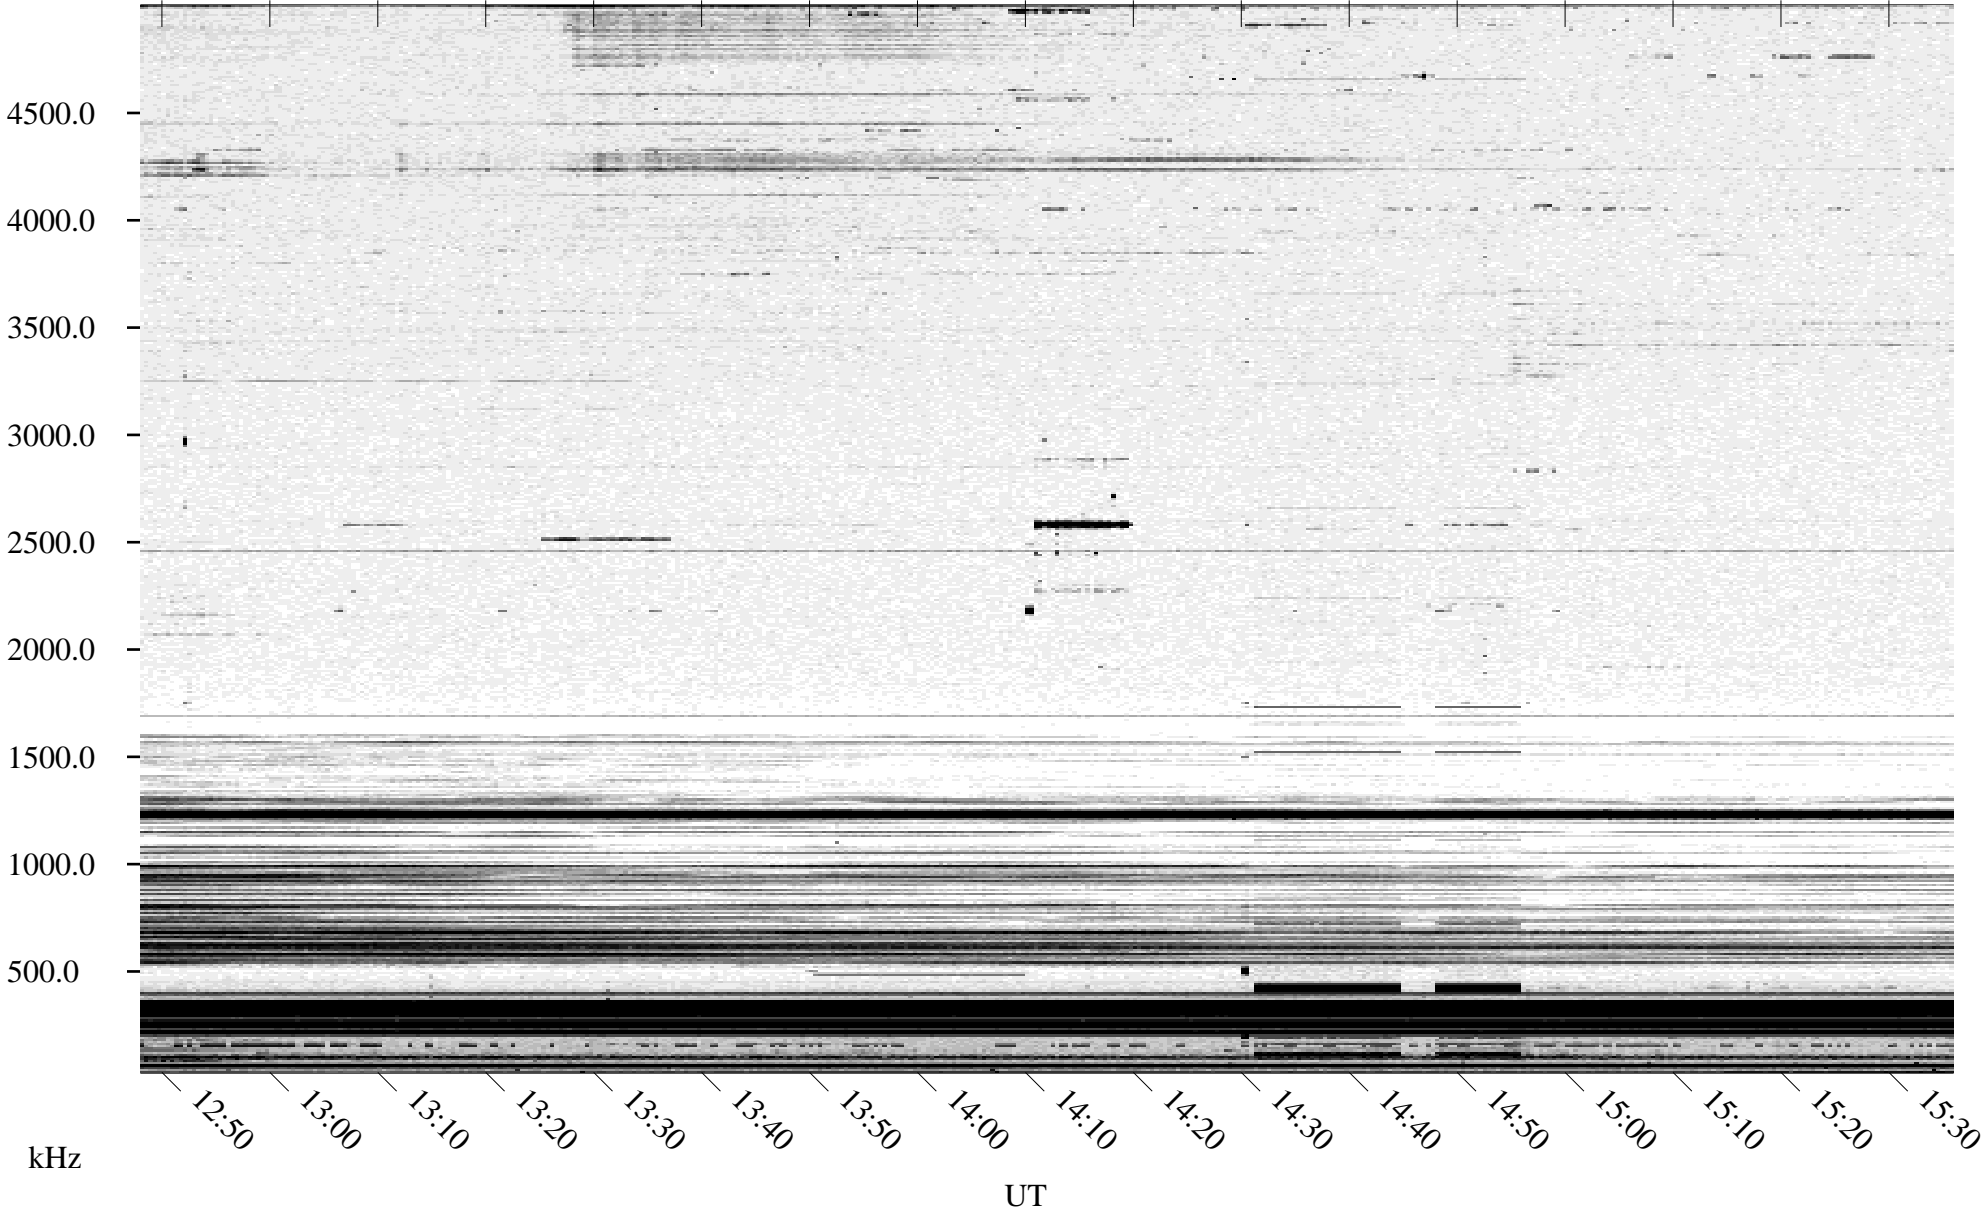

09/24/1995 Churchill, Manitoba

Linear Scale Black = 161 White = 15

ch95267l.r00m max_12

Page 1

09/24/1995 Churchill, Manitoba

Linear Scale Black = 161 White = 15

ch95267l.r00m max_12

Page 2

09/25/1995 Churchill, Manitoba

Linear Scale Black = 161 White = 15

ch95267l.r00m max_12

Page 3

09/25/1995 Churchill, Manitoba

Linear Scale Black = 161 White = 15

ch95267l.r00m max_12

Page 4

09/25/1995 Churchill, Manitoba

Linear Scale Black = 161 White = 15

ch95267l.r00m max_12

Page 5

09/25/1995 Churchill, Manitoba

Linear Scale Black = 161 White = 15

ch95267l.r00m max_12

Page 6

09/25/1995 Churchill, Manitoba

Linear Scale Black = 161 White = 15

ch95267l.r00m max_12

09/25/1995 Churchill, Manitoba

Linear Scale Black = 161 White = 15

ch95267l.r00m max_12

Page 8