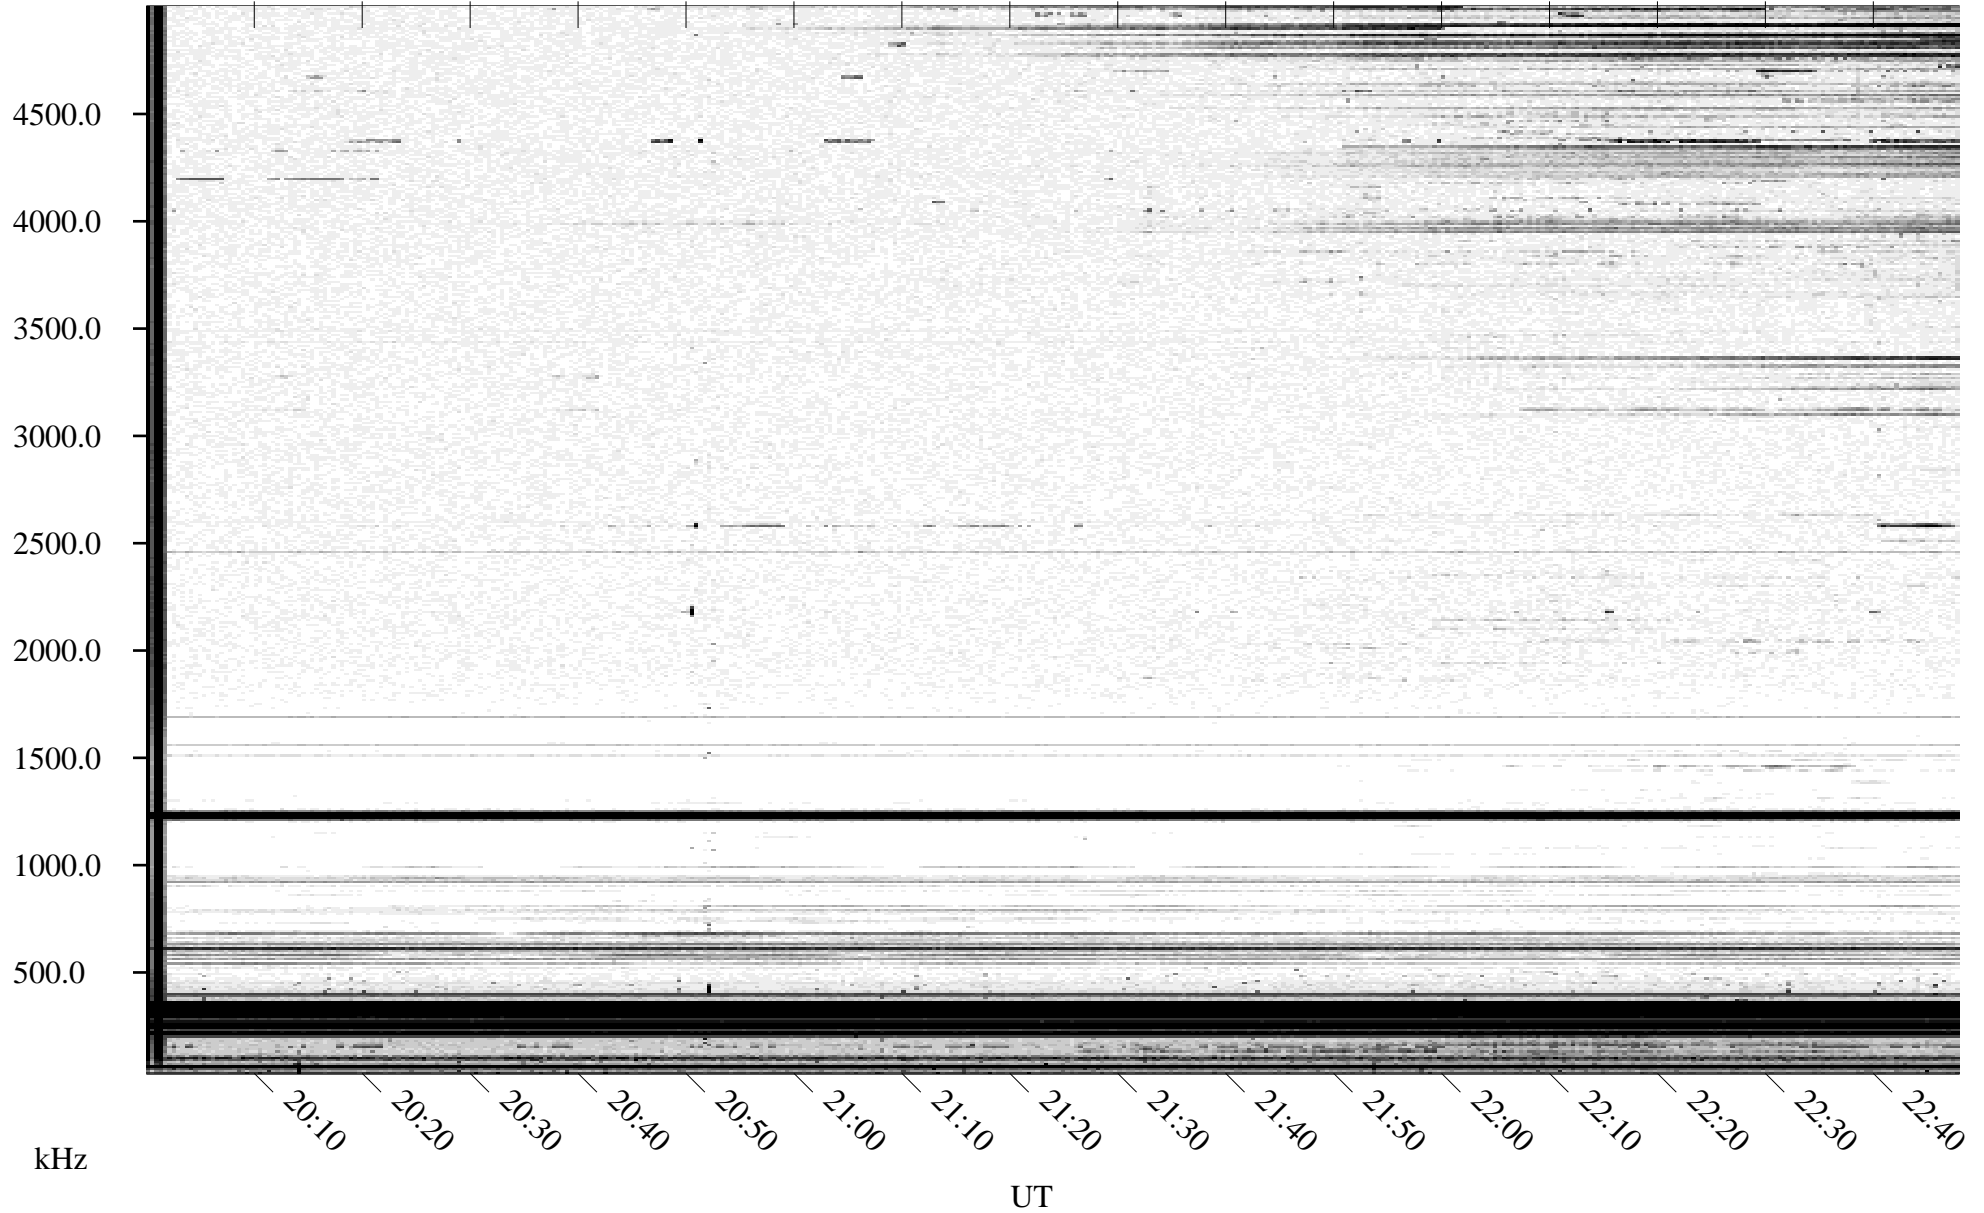

09/24/1995 Churchill, Manitoba

Linear Scale Black = 161 White = 15

ch95267l.r00m max_12

Page 1

09/24/1995 Churchill, Manitoba

Linear Scale Black = 161 White = 15

ch95267l.r00m max_12

Page 2

09/25/1995 Churchill, Manitoba

Linear Scale Black = 161 White = 15

ch95267l.r00m max_12

Page 3

09/25/1995 Churchill, Manitoba

Linear Scale Black = 161 White = 15

ch95267l.r00m max_12

Page 4

09/25/1995 Churchill, Manitoba

Linear Scale Black = 161 White = 15

ch95267l.r00m max_12

Page 5

09/25/1995 Churchill, Manitoba

Linear Scale Black = 161 White = 15

ch95267l.r00m max_12

Page 6

09/25/1995 Churchill, Manitoba

Linear Scale Black = 161 White = 15

ch95267l.r00m max_12

09/25/1995 Churchill, Manitoba

Linear Scale Black = 161 White = 15

ch95267l.r00m max_12

Page 8