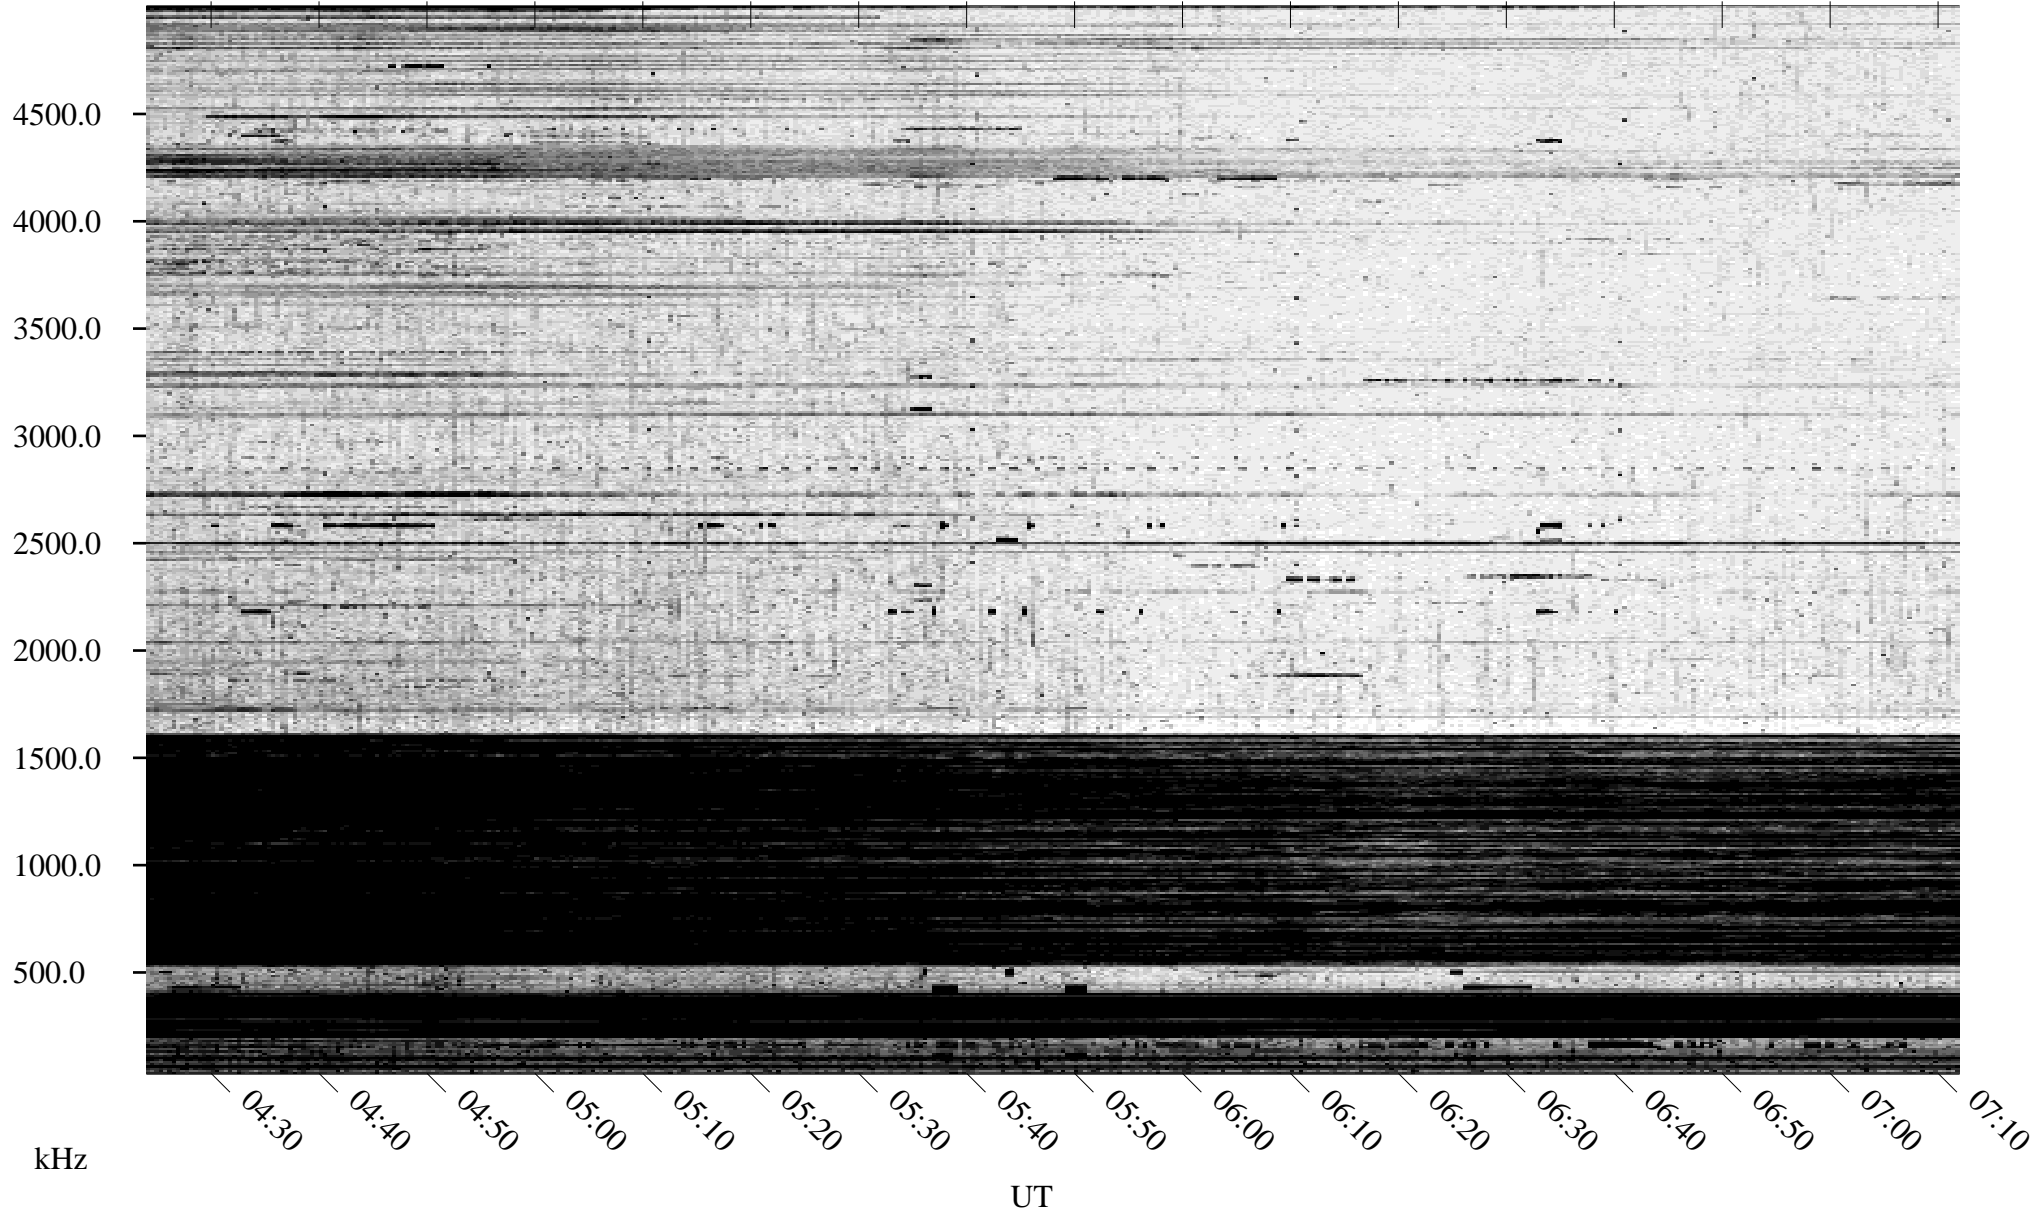

09/24/1995 Churchill, Manitoba

Linear Scale Black = 161 White = 15

ch95267l.r00m max_12

Page 1

09/24/1995 Churchill, Manitoba

Linear Scale Black = 161 White = 15

ch95267l.r00m max_12

Page 2

09/25/1995 Churchill, Manitoba

Linear Scale Black = 161 White = 15

ch95267l.r00m max_12

Page 3

09/25/1995 Churchill, Manitoba

Linear Scale Black = 161 White = 15

ch95267l.r00m max_12

Page 4

09/25/1995 Churchill, Manitoba

Linear Scale Black = 161 White = 15

ch95267l.r00m max_12

Page 5

09/25/1995 Churchill, Manitoba

Linear Scale Black = 161 White = 15

ch95267l.r00m max_12

Page 6

09/25/1995 Churchill, Manitoba

Linear Scale Black = 161 White = 15

ch95267l.r00m max_12

09/25/1995 Churchill, Manitoba

Linear Scale Black = 161 White = 15

ch95267l.r00m max_12

Page 8