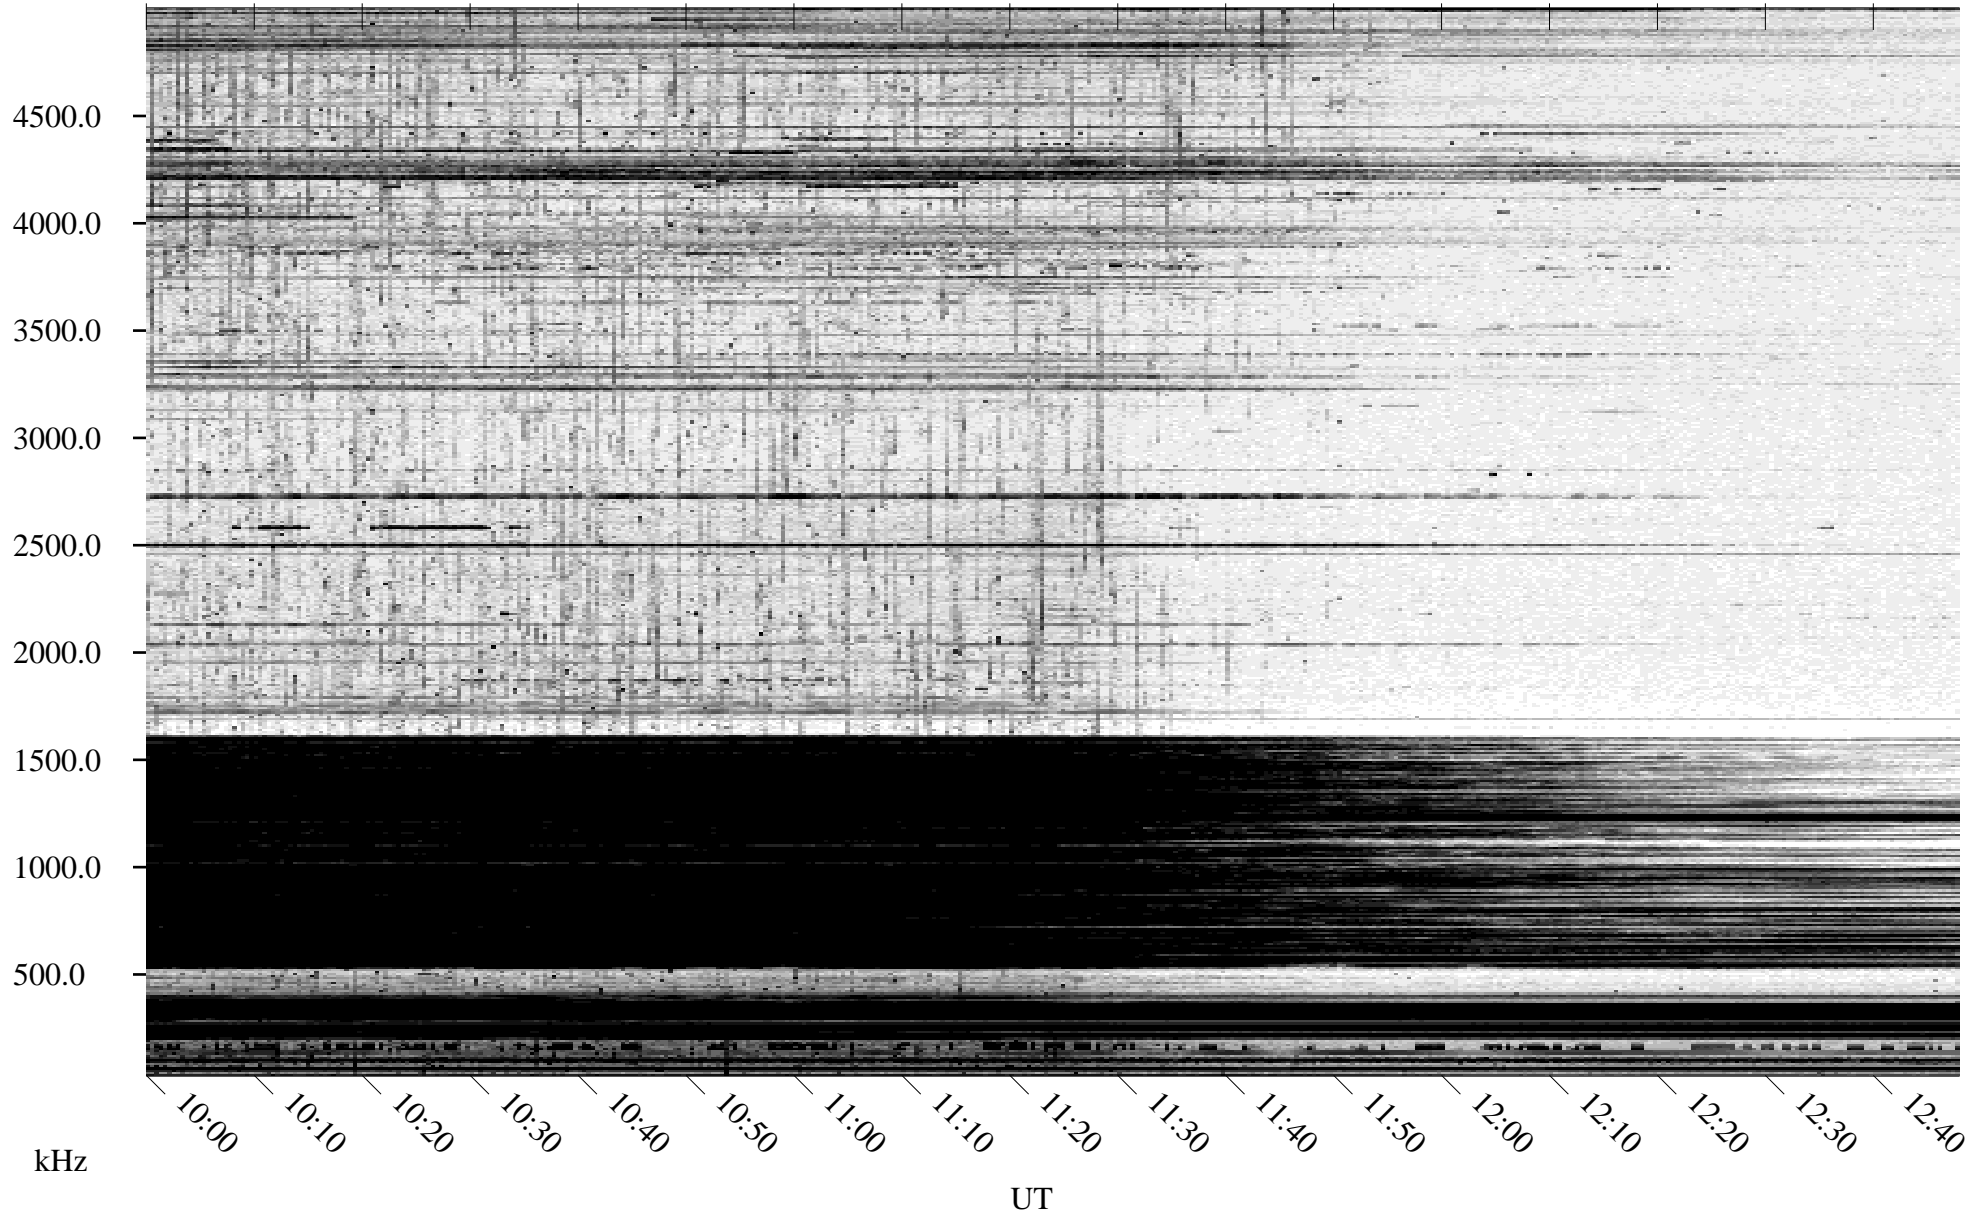

09/24/1995 Churchill, Manitoba

Linear Scale Black = 161 White = 15

ch95267l.r00m max_12

Page 1

09/24/1995 Churchill, Manitoba

Linear Scale Black = 161 White = 15

ch95267l.r00m max_12

Page 2

09/25/1995 Churchill, Manitoba

Linear Scale Black = 161 White = 15

ch95267l.r00m max_12

Page 3

09/25/1995 Churchill, Manitoba

Linear Scale Black = 161 White = 15

ch95267l.r00m max_12

Page 4

09/25/1995 Churchill, Manitoba

Linear Scale Black = 161 White = 15

ch95267l.r00m max_12

Page 5

09/25/1995 Churchill, Manitoba

Linear Scale Black = 161 White = 15

ch95267l.r00m max_12

Page 6

09/25/1995 Churchill, Manitoba

Linear Scale Black = 161 White = 15

ch95267l.r00m max_12

09/25/1995 Churchill, Manitoba

Linear Scale Black = 161 White = 15

ch95267l.r00m max_12

Page 8