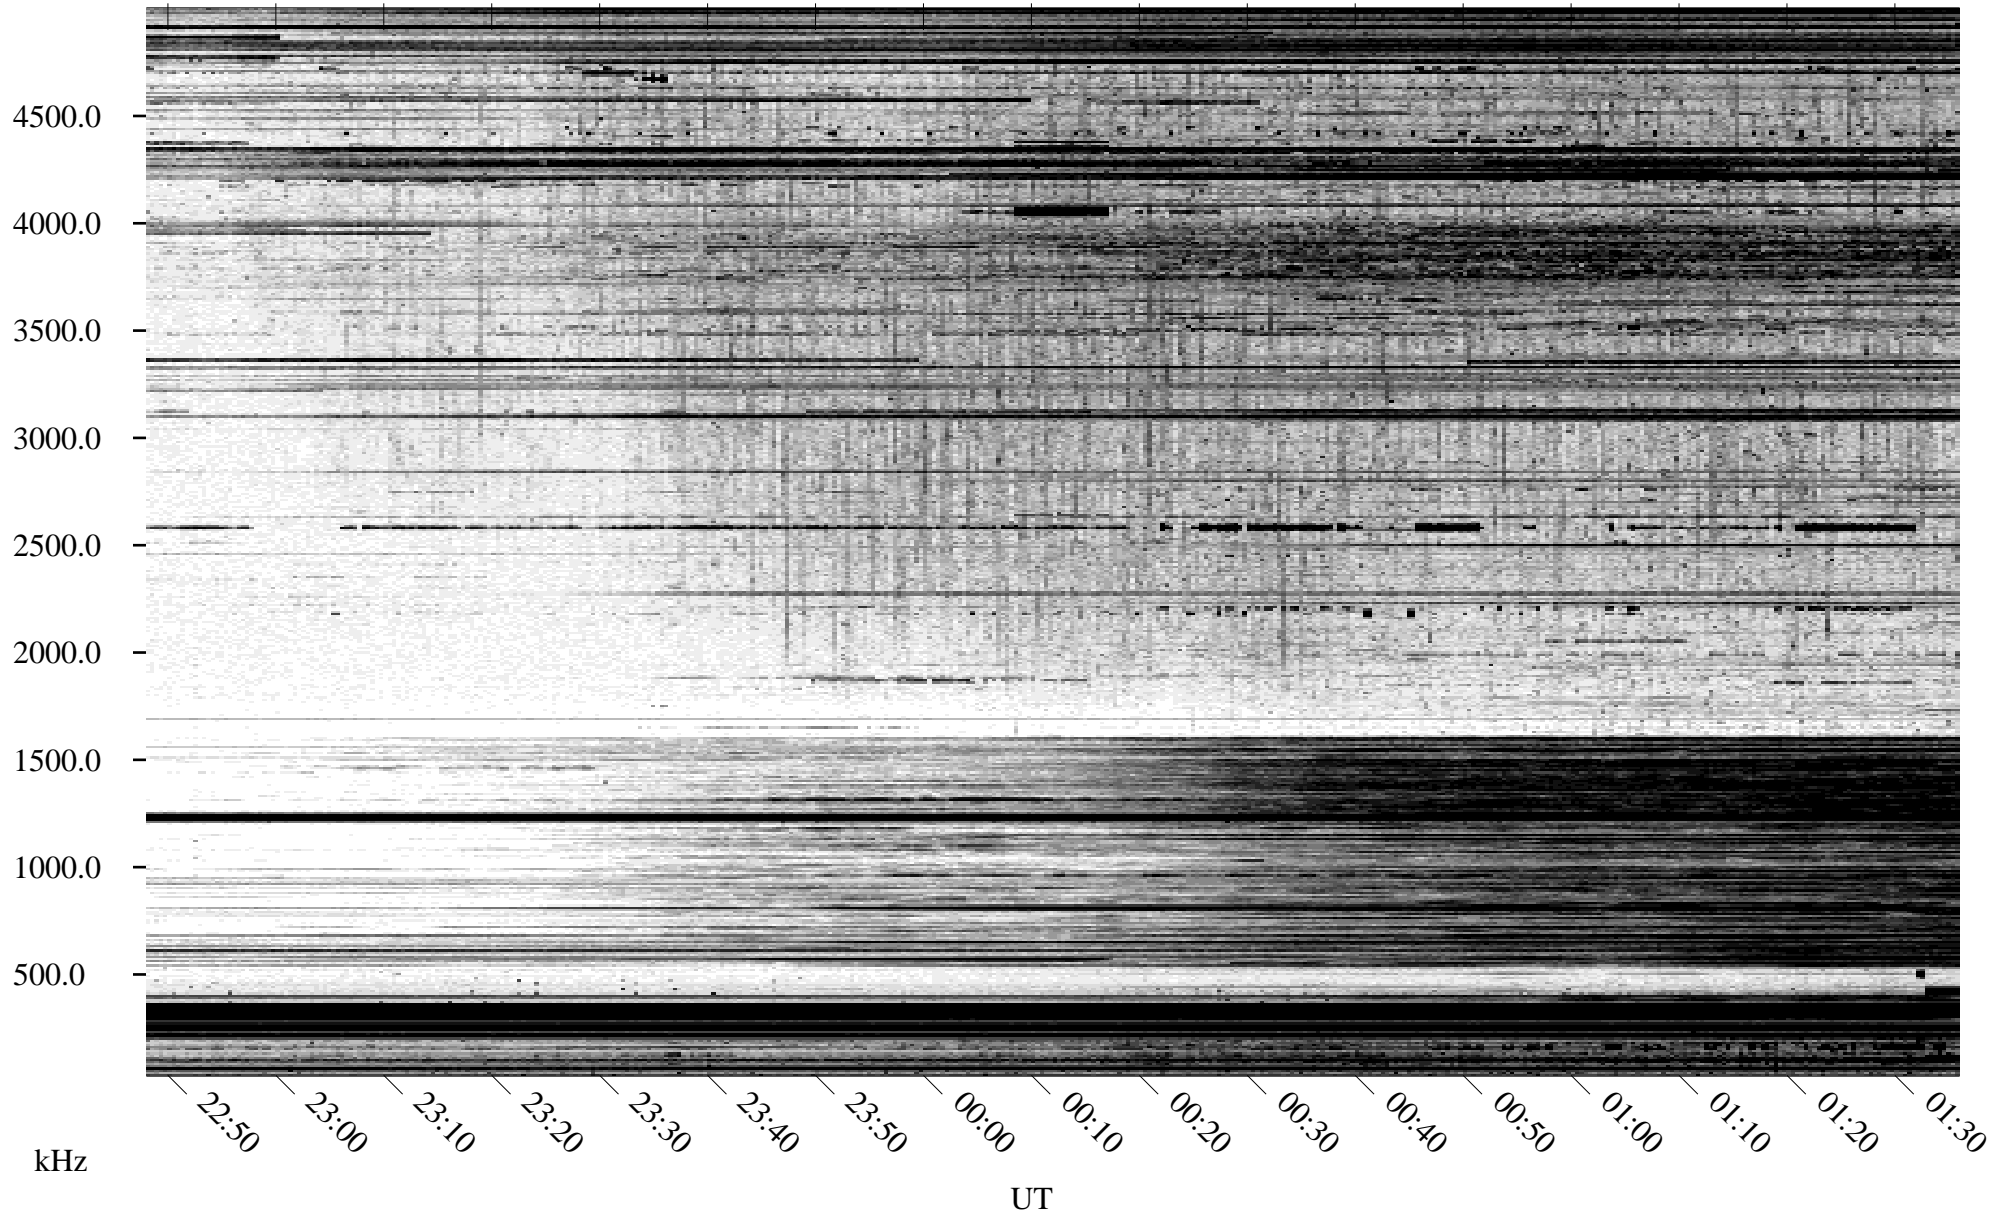

09/24/1995 Churchill, Manitoba

Linear Scale Black = 161 White = 15

ch95267l.r00m max_12

Page 1

09/24/1995 Churchill, Manitoba

Linear Scale Black = 161 White = 15

ch95267l.r00m max_12

Page 2

09/25/1995 Churchill, Manitoba

Linear Scale Black = 161 White = 15

ch95267l.r00m max_12

Page 3

09/25/1995 Churchill, Manitoba

Linear Scale Black = 161 White = 15

ch95267l.r00m max_12

Page 4

09/25/1995 Churchill, Manitoba

Linear Scale Black = 161 White = 15

ch95267l.r00m max_12

Page 5

09/25/1995 Churchill, Manitoba

Linear Scale Black = 161 White = 15

ch95267l.r00m max_12

Page 6

09/25/1995 Churchill, Manitoba

Linear Scale Black = 161 White = 15

ch95267l.r00m max_12

09/25/1995 Churchill, Manitoba

Linear Scale Black = 161 White = 15

ch95267l.r00m max_12

Page 8