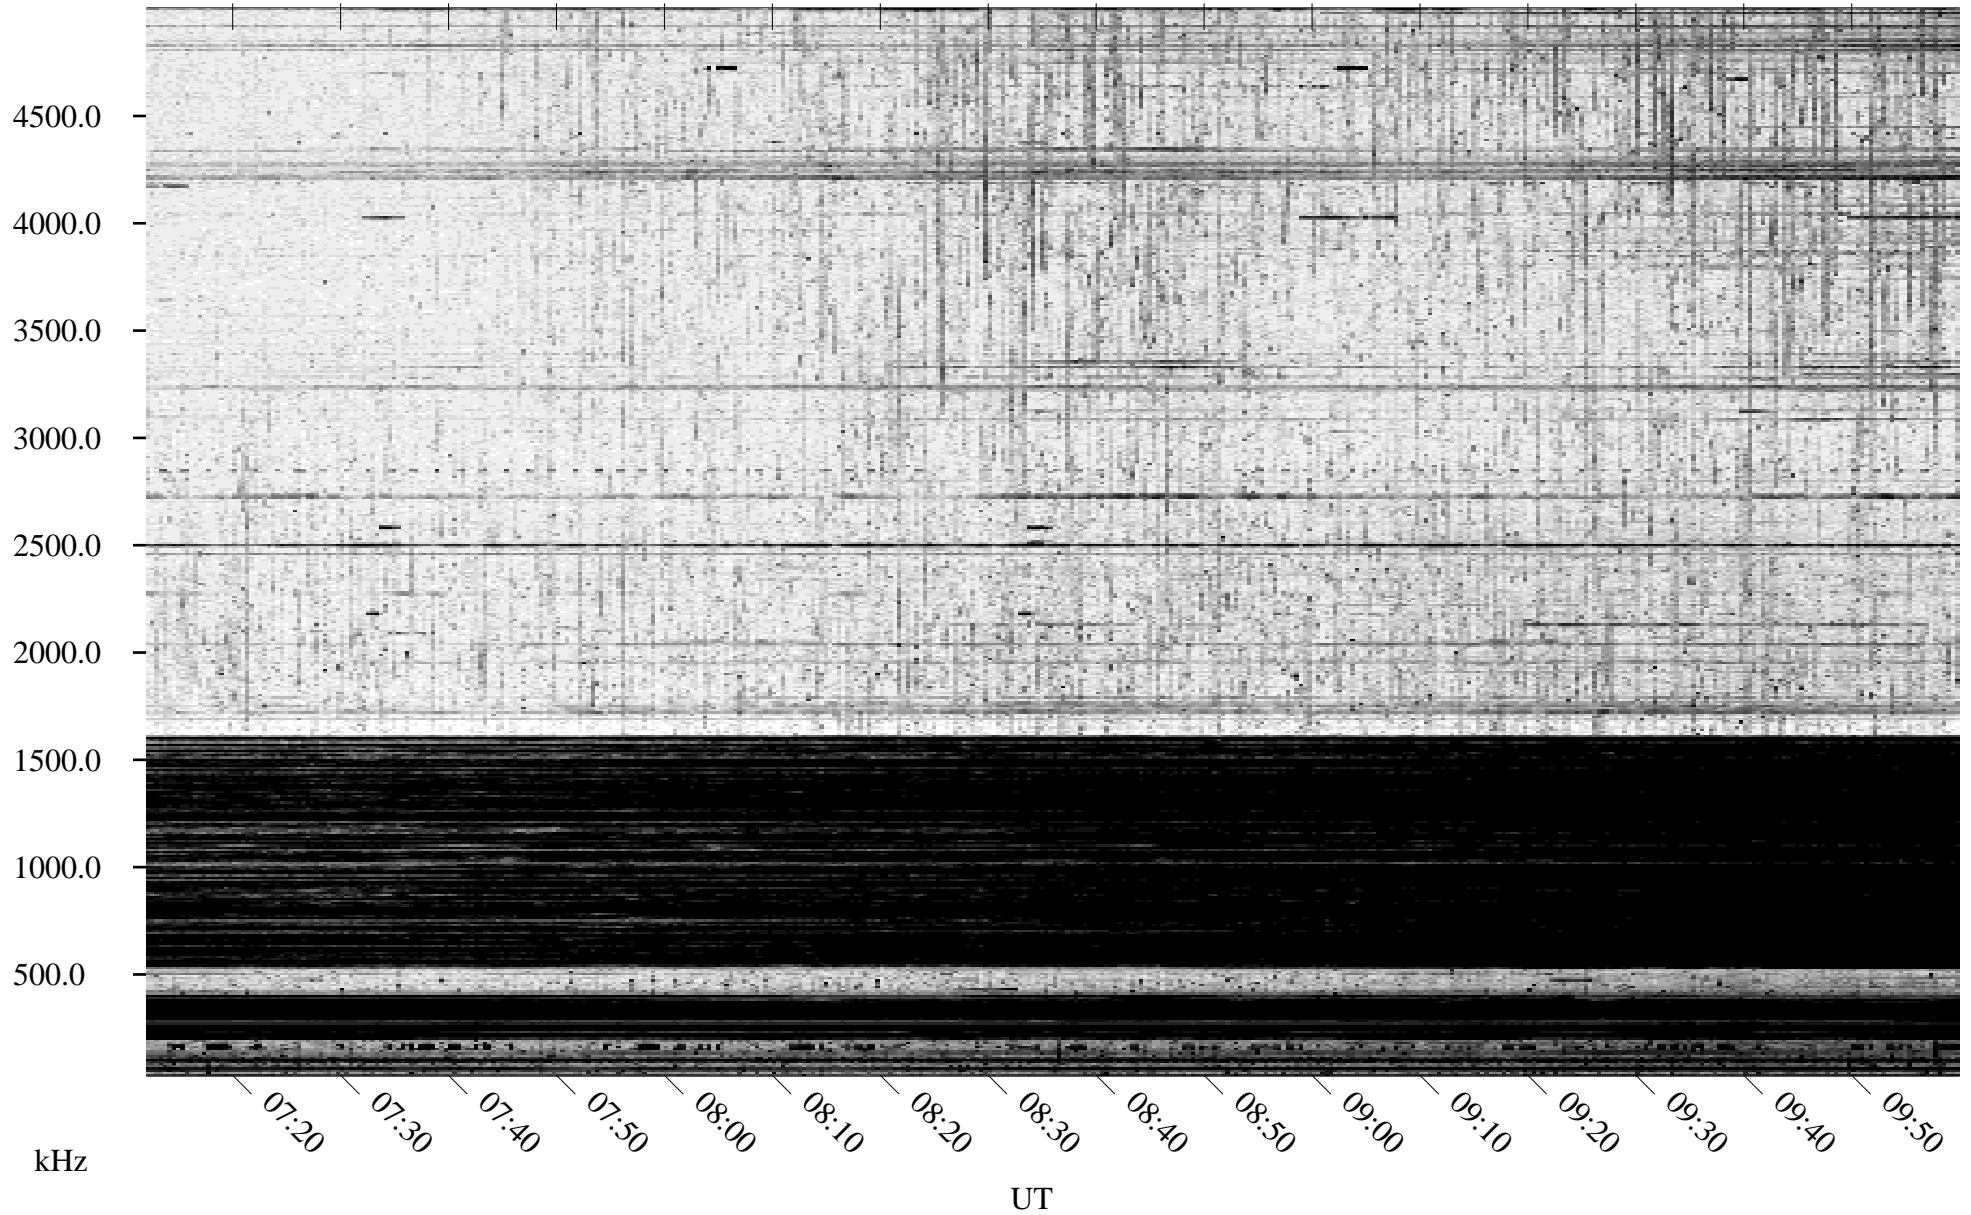

09/24/1995 Churchill, Manitoba

Linear Scale Black = 161 White = 15

ch95267l.r00m max_12

Page 1

09/24/1995 Churchill, Manitoba

Linear Scale Black = 161 White = 15

ch95267l.r00m max_12

Page 2

09/25/1995 Churchill, Manitoba

Linear Scale Black = 161 White = 15

ch95267l.r00m max_12

Page 3

09/25/1995 Churchill, Manitoba

Linear Scale Black = 161 White = 15

ch95267l.r00m max_12

Page 4

09/25/1995 Churchill, Manitoba

Linear Scale Black = 161 White = 15

ch95267l.r00m max_12

Page 5

09/25/1995 Churchill, Manitoba

Linear Scale Black = 161 White = 15

ch95267l.r00m max_12

Page 6

09/25/1995 Churchill, Manitoba

Linear Scale Black = 161 White = 15

ch95267l.r00m max_12

09/25/1995 Churchill, Manitoba

Linear Scale Black = 161 White = 15

ch95267l.r00m max_12

Page 8