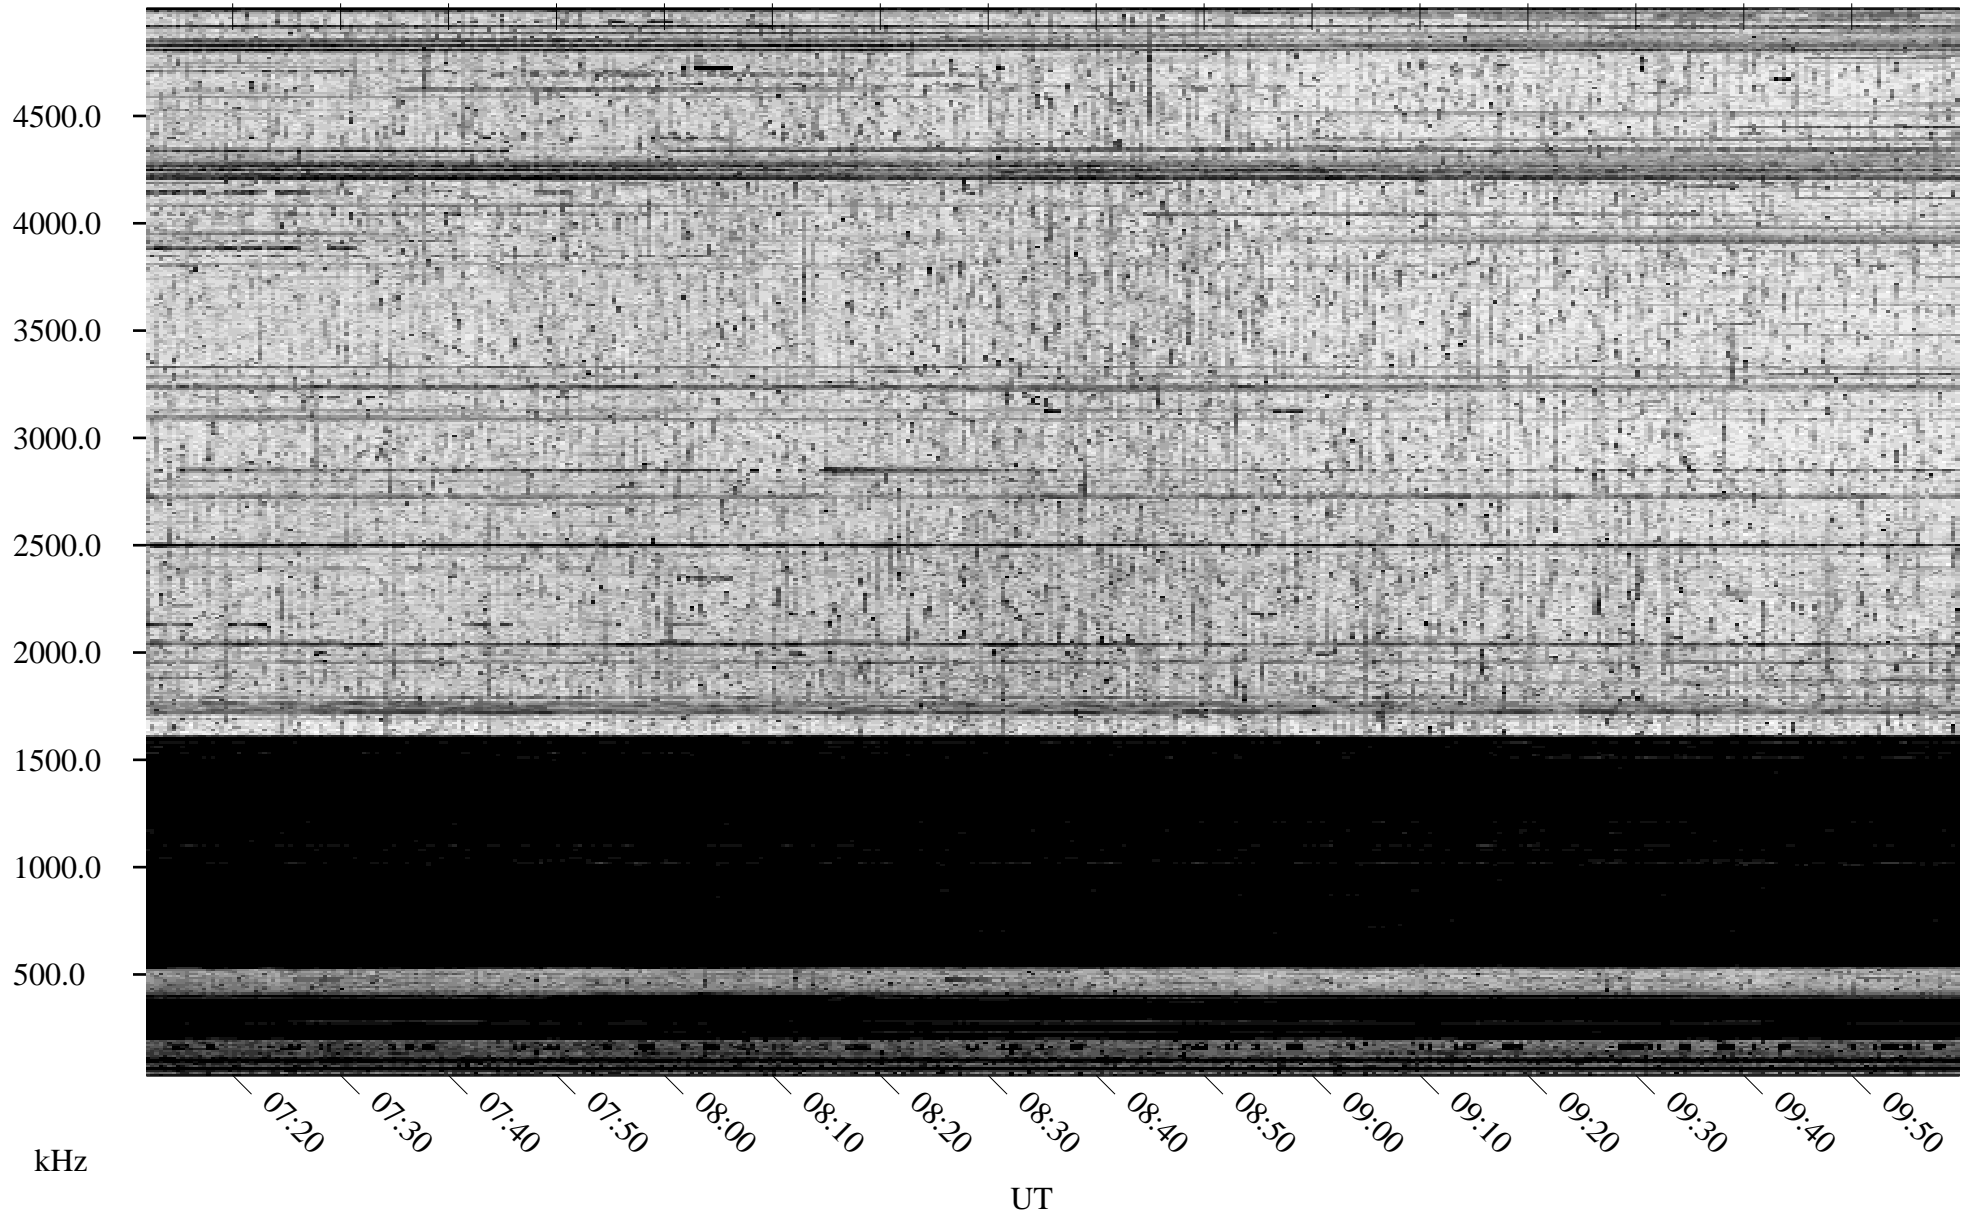

09/25/1995 Churchill, Manitoba

Linear Scale Black = 161 White = 15

ch95268l.r00m max_12

Page 1

09/25/1995 Churchill, Manitoba

Linear Scale Black = 161 White = 15

ch95268l.r00m max_12

Page 2

09/26/1995 Churchill, Manitoba

Linear Scale Black = 161 White = 15

ch95268l.r00m max_12

Page 3

09/26/1995 Churchill, Manitoba

Linear Scale Black = 161 White = 15

ch95268l.r00m max_12

Page 4

09/26/1995 Churchill, Manitoba

Linear Scale Black = 161 White = 15

ch95268l.r00m max_12

09/26/1995 Churchill, Manitoba

Linear Scale Black = 161 White = 15

ch95268l.r00m max_12

09/26/1995 Churchill, Manitoba

Linear Scale Black = 161 White = 15

ch95268l.r00m max_12

Page 7

09/26/1995 Churchill, Manitoba

Linear Scale Black = 161 White = 15

ch95268l.r00m max_12

Page 8