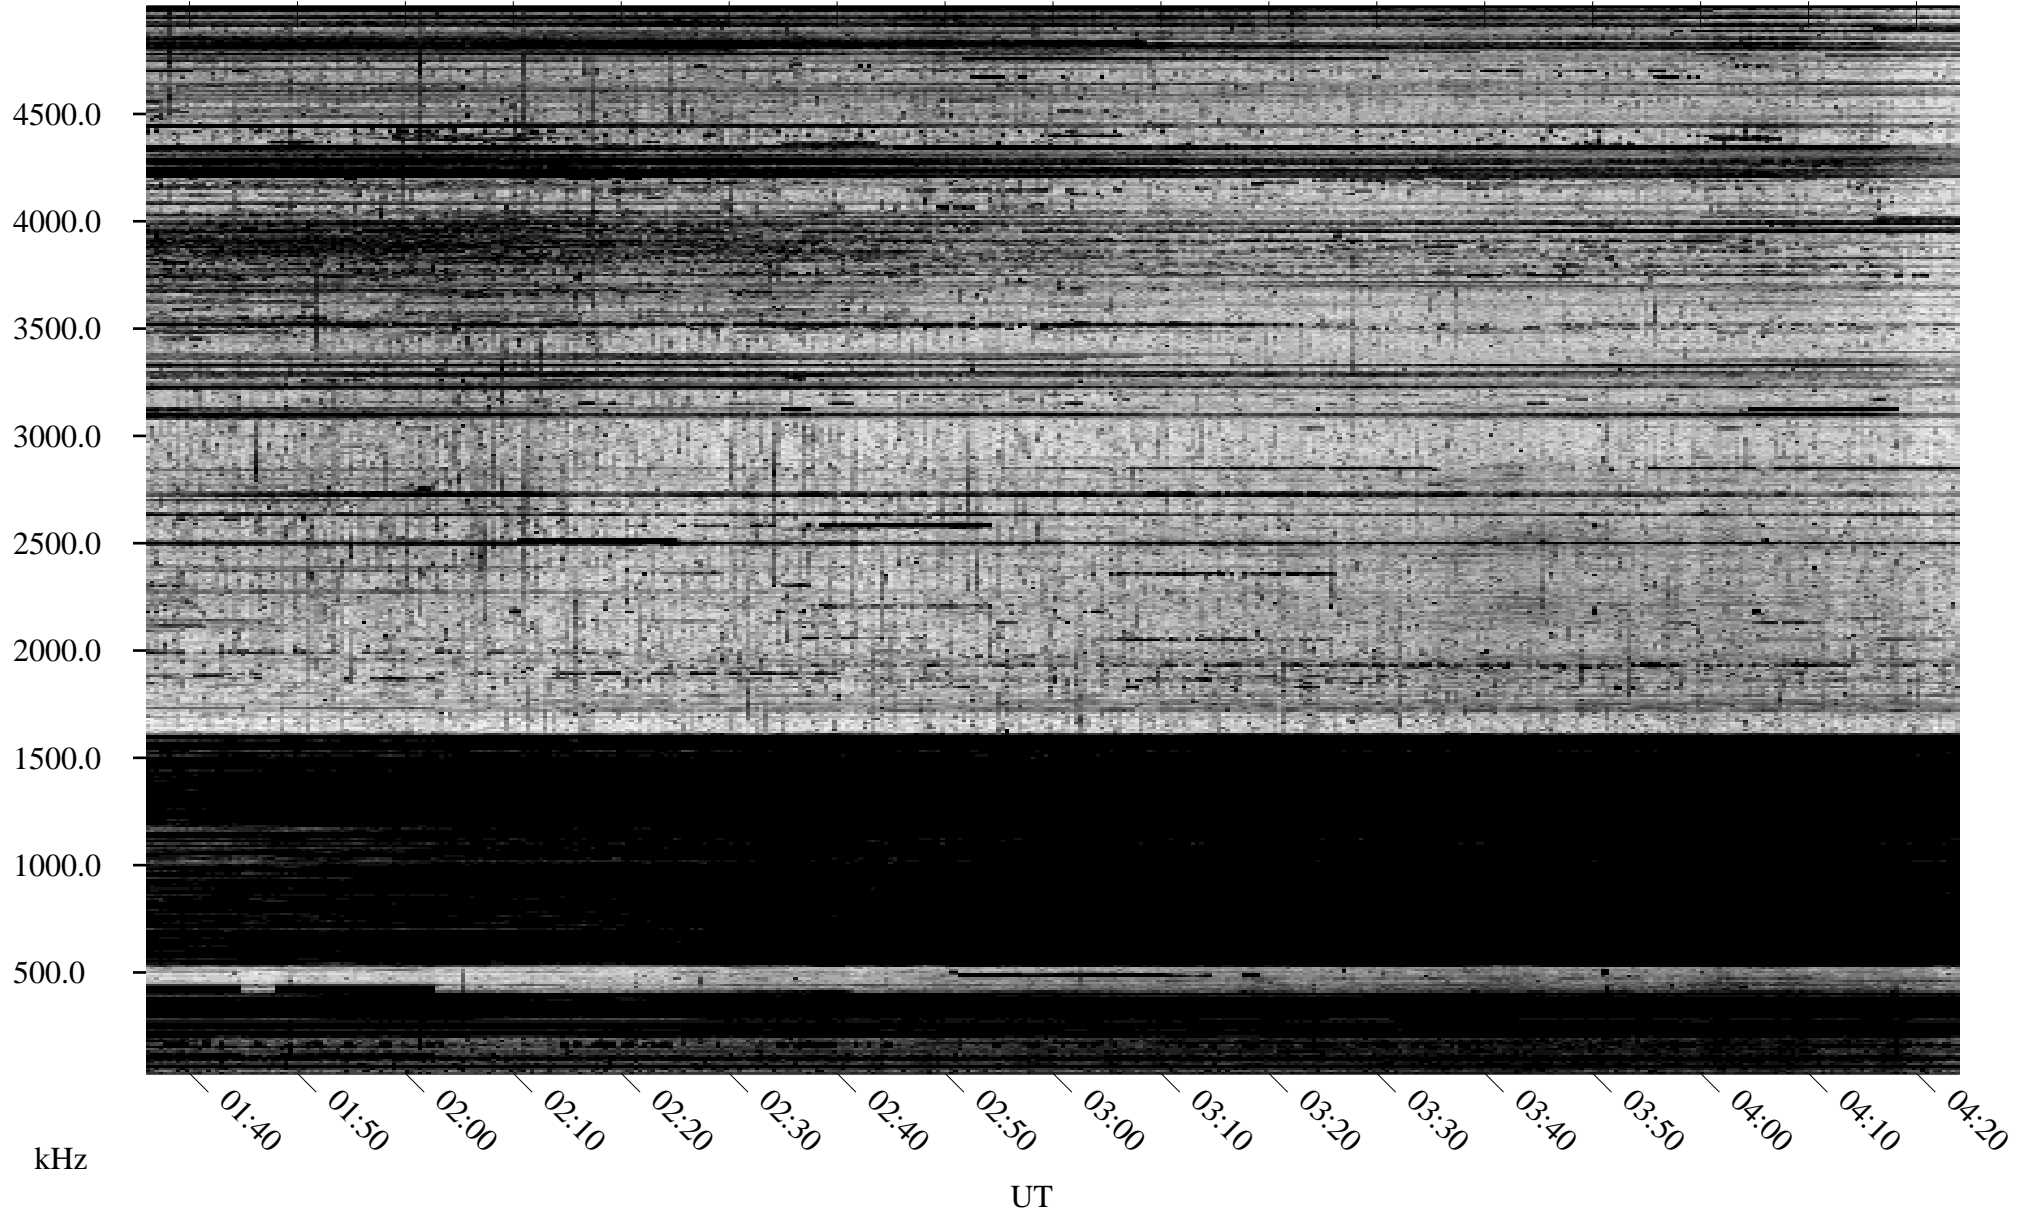

09/25/1995 Churchill, Manitoba

Linear Scale Black = 161 White = 15

ch95268l.r00m max_12

Page 1

09/25/1995 Churchill, Manitoba

Linear Scale Black = 161 White = 15

ch95268l.r00m max_12

Page 2

09/26/1995 Churchill, Manitoba

Linear Scale Black = 161 White = 15

ch95268l.r00m max_12

Page 3

09/26/1995 Churchill, Manitoba

Linear Scale Black = 161 White = 15

ch95268l.r00m max_12

Page 4

09/26/1995 Churchill, Manitoba

Linear Scale Black = 161 White = 15

ch95268l.r00m max_12

09/26/1995 Churchill, Manitoba

Linear Scale Black = 161 White = 15

ch95268l.r00m max_12

09/26/1995 Churchill, Manitoba

Linear Scale Black = 161 White = 15

ch95268l.r00m max_12

Page 7

09/26/1995 Churchill, Manitoba

Linear Scale Black = 161 White = 15

ch95268l.r00m max_12

Page 8