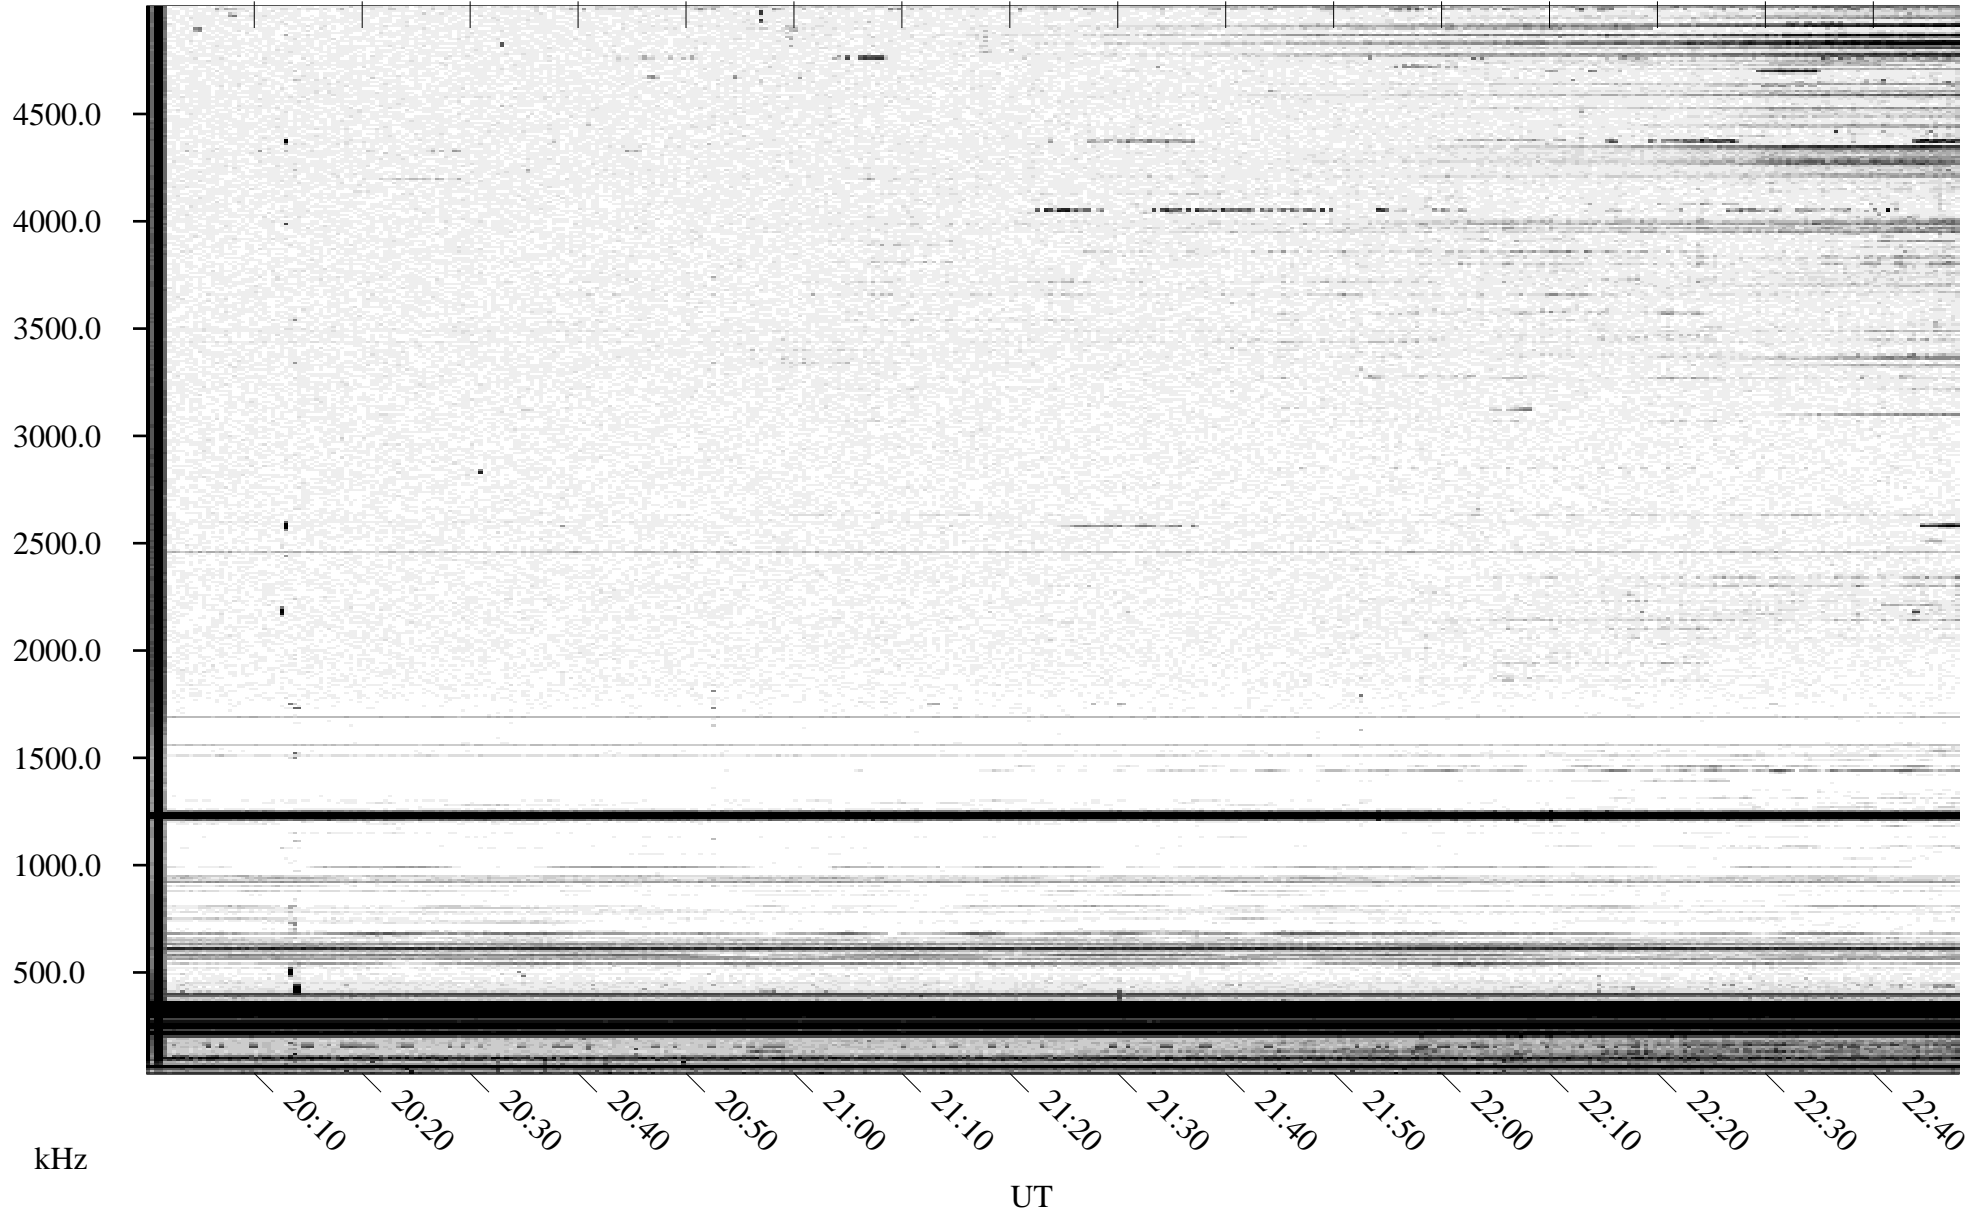

09/25/1995 Churchill, Manitoba

Linear Scale Black = 161 White = 15

ch95268l.r00m max_12

Page 1

09/25/1995 Churchill, Manitoba

Linear Scale Black = 161 White = 15

ch95268l.r00m max_12

Page 2

09/26/1995 Churchill, Manitoba

Linear Scale Black = 161 White = 15

ch95268l.r00m max_12

Page 3

09/26/1995 Churchill, Manitoba

Linear Scale Black = 161 White = 15

ch95268l.r00m max_12

Page 4

09/26/1995 Churchill, Manitoba

Linear Scale Black = 161 White = 15

ch95268l.r00m max_12

09/26/1995 Churchill, Manitoba

Linear Scale Black = 161 White = 15

ch95268l.r00m max_12

09/26/1995 Churchill, Manitoba

Linear Scale Black = 161 White = 15

ch95268l.r00m max_12

Page 7

09/26/1995 Churchill, Manitoba

Linear Scale Black = 161 White = 15

ch95268l.r00m max_12

Page 8