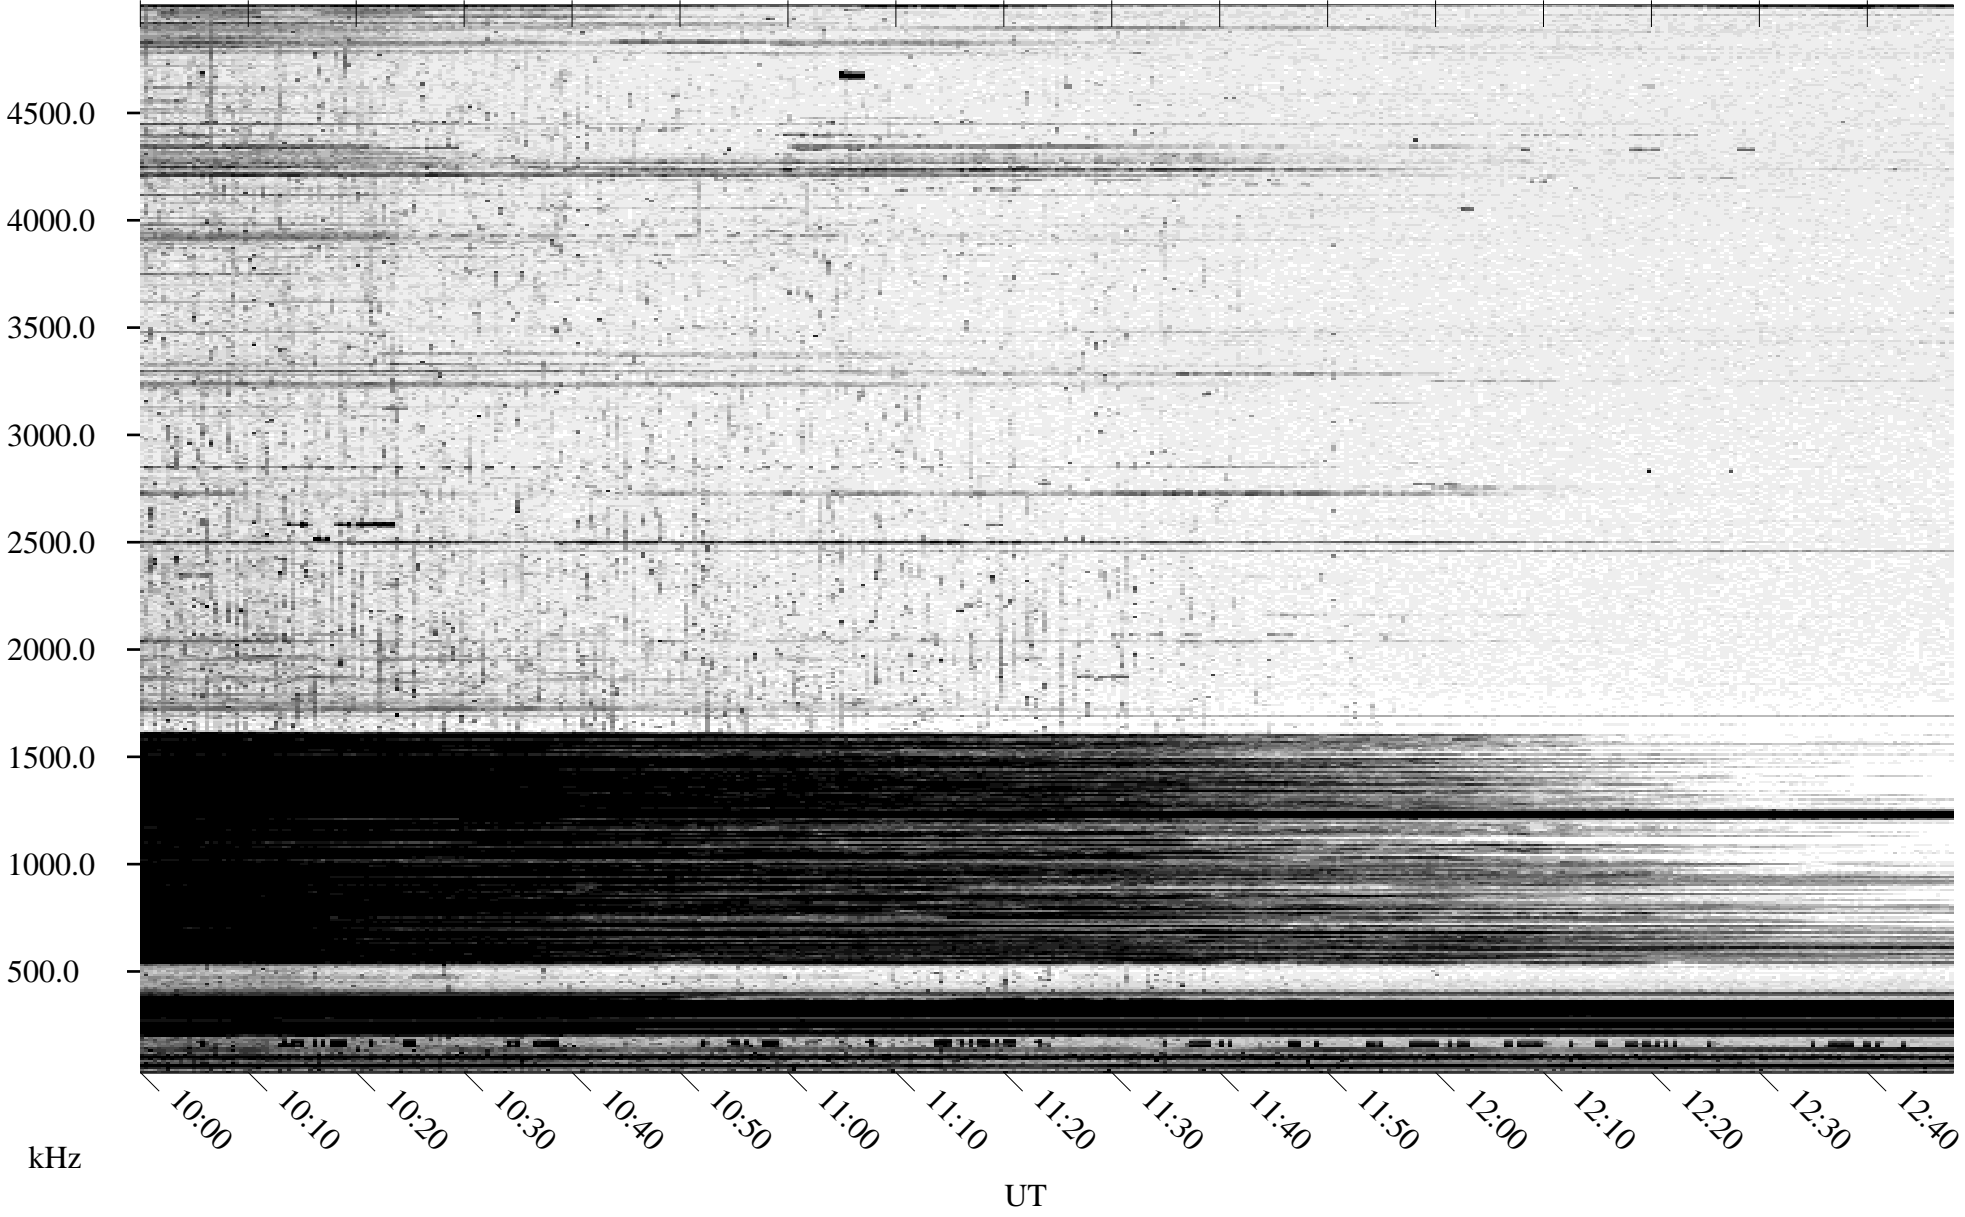

09/25/1995 Churchill, Manitoba

Linear Scale Black = 161 White = 15

ch95268l.r00m max_12

Page 1

09/25/1995 Churchill, Manitoba

Linear Scale Black = 161 White = 15

ch95268l.r00m max_12

Page 2

09/26/1995 Churchill, Manitoba

Linear Scale Black = 161 White = 15

ch95268l.r00m max_12

Page 3

09/26/1995 Churchill, Manitoba

Linear Scale Black = 161 White = 15

ch95268l.r00m max_12

Page 4

09/26/1995 Churchill, Manitoba

Linear Scale Black = 161 White = 15

ch95268l.r00m max_12

09/26/1995 Churchill, Manitoba

Linear Scale Black = 161 White = 15

ch95268l.r00m max_12

09/26/1995 Churchill, Manitoba

Linear Scale Black = 161 White = 15

ch95268l.r00m max_12

Page 7

09/26/1995 Churchill, Manitoba

Linear Scale Black = 161 White = 15

ch95268l.r00m max_12

Page 8