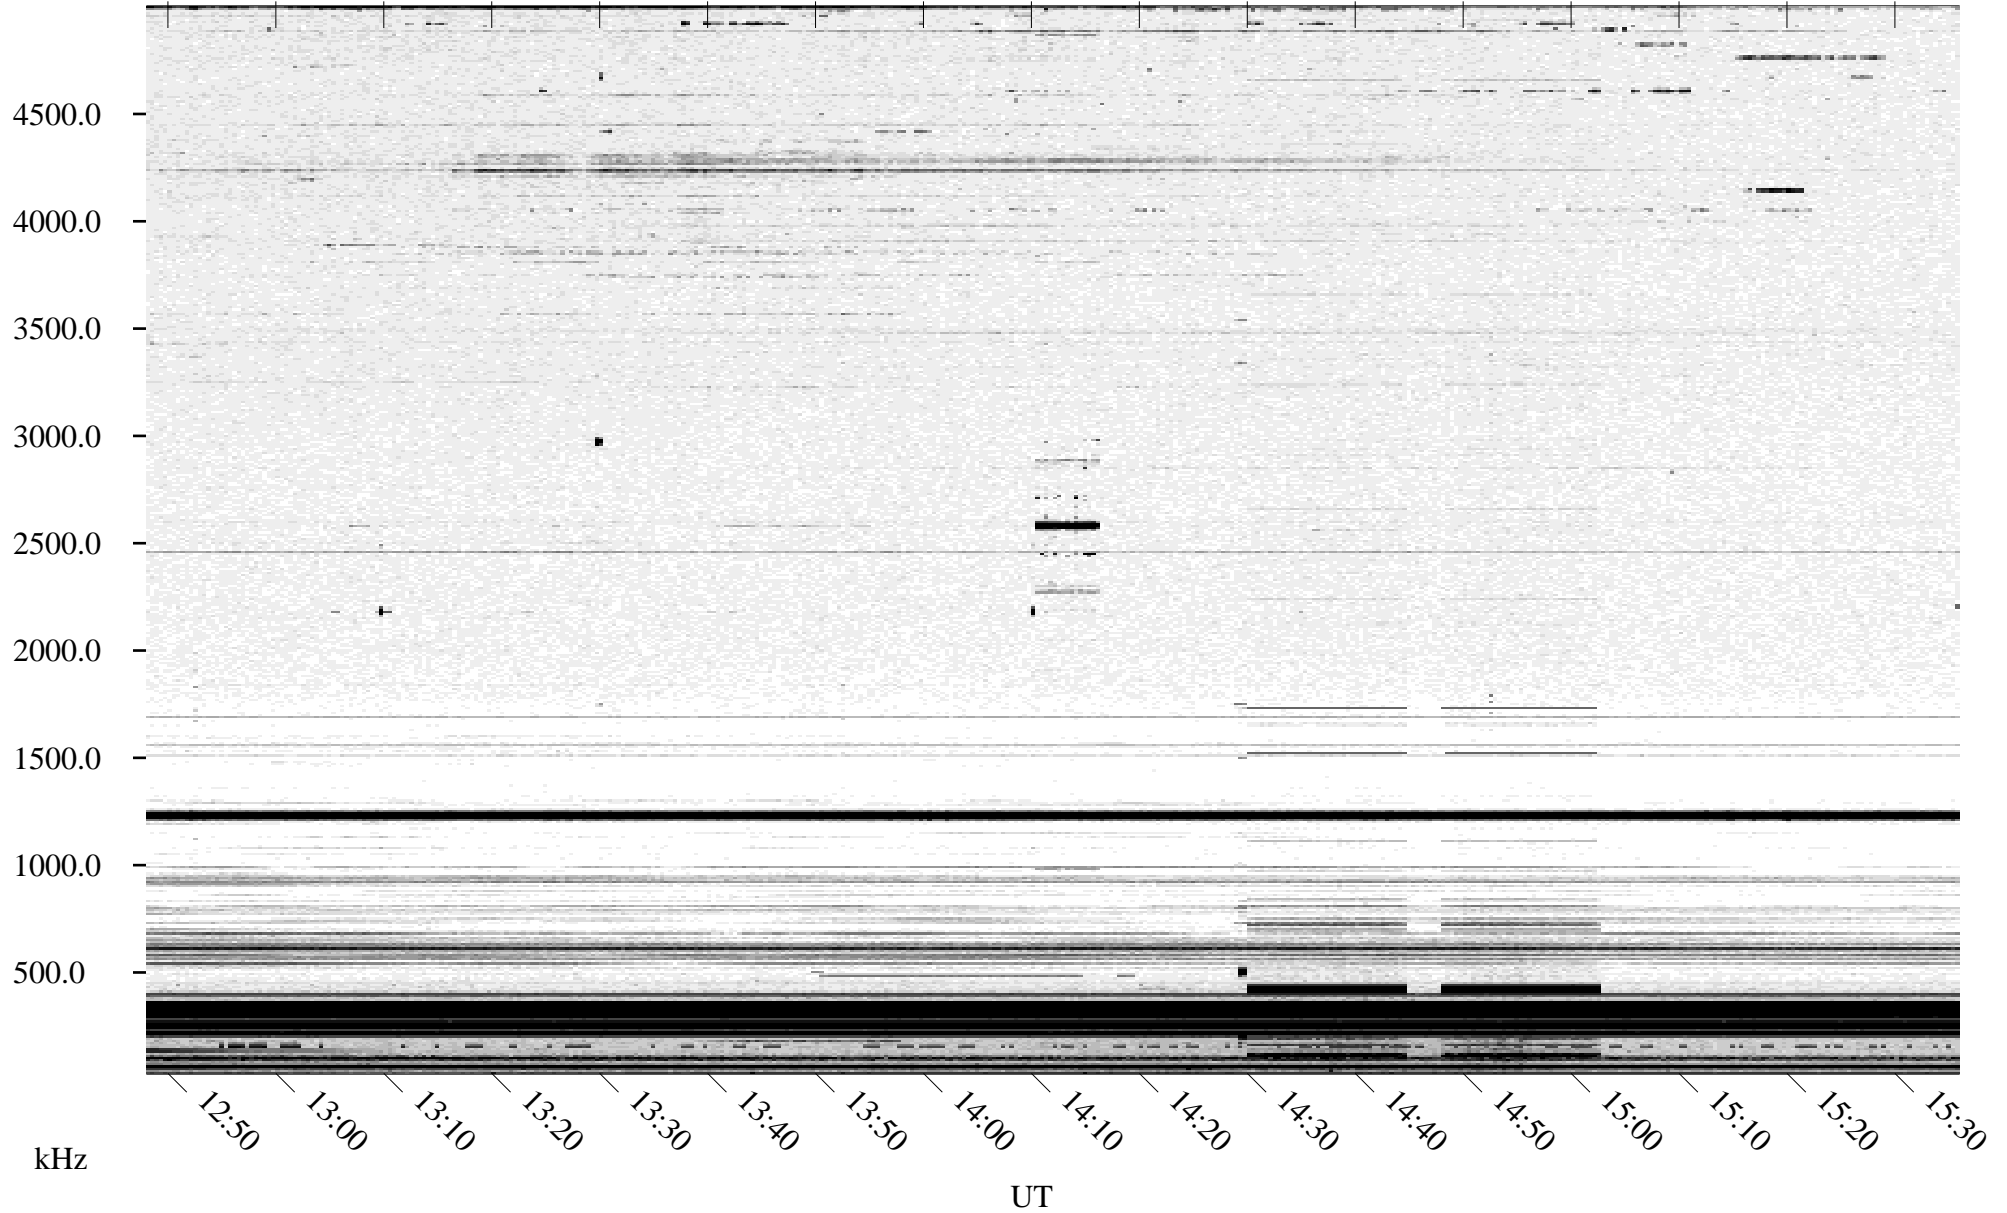

09/25/1995 Churchill, Manitoba

Linear Scale Black = 161 White = 15

ch95268l.r00m max_12

Page 1

09/25/1995 Churchill, Manitoba

Linear Scale Black = 161 White = 15

ch95268l.r00m max_12

Page 2

09/26/1995 Churchill, Manitoba

Linear Scale Black = 161 White = 15

ch95268l.r00m max_12

Page 3

09/26/1995 Churchill, Manitoba

Linear Scale Black = 161 White = 15

ch95268l.r00m max_12

Page 4

09/26/1995 Churchill, Manitoba

Linear Scale Black = 161 White = 15

ch95268l.r00m max_12

09/26/1995 Churchill, Manitoba

Linear Scale Black = 161 White = 15

ch95268l.r00m max_12

09/26/1995 Churchill, Manitoba

Linear Scale Black = 161 White = 15

ch95268l.r00m max_12

Page 7

09/26/1995 Churchill, Manitoba

Linear Scale Black = 161 White = 15

ch95268l.r00m max_12

Page 8