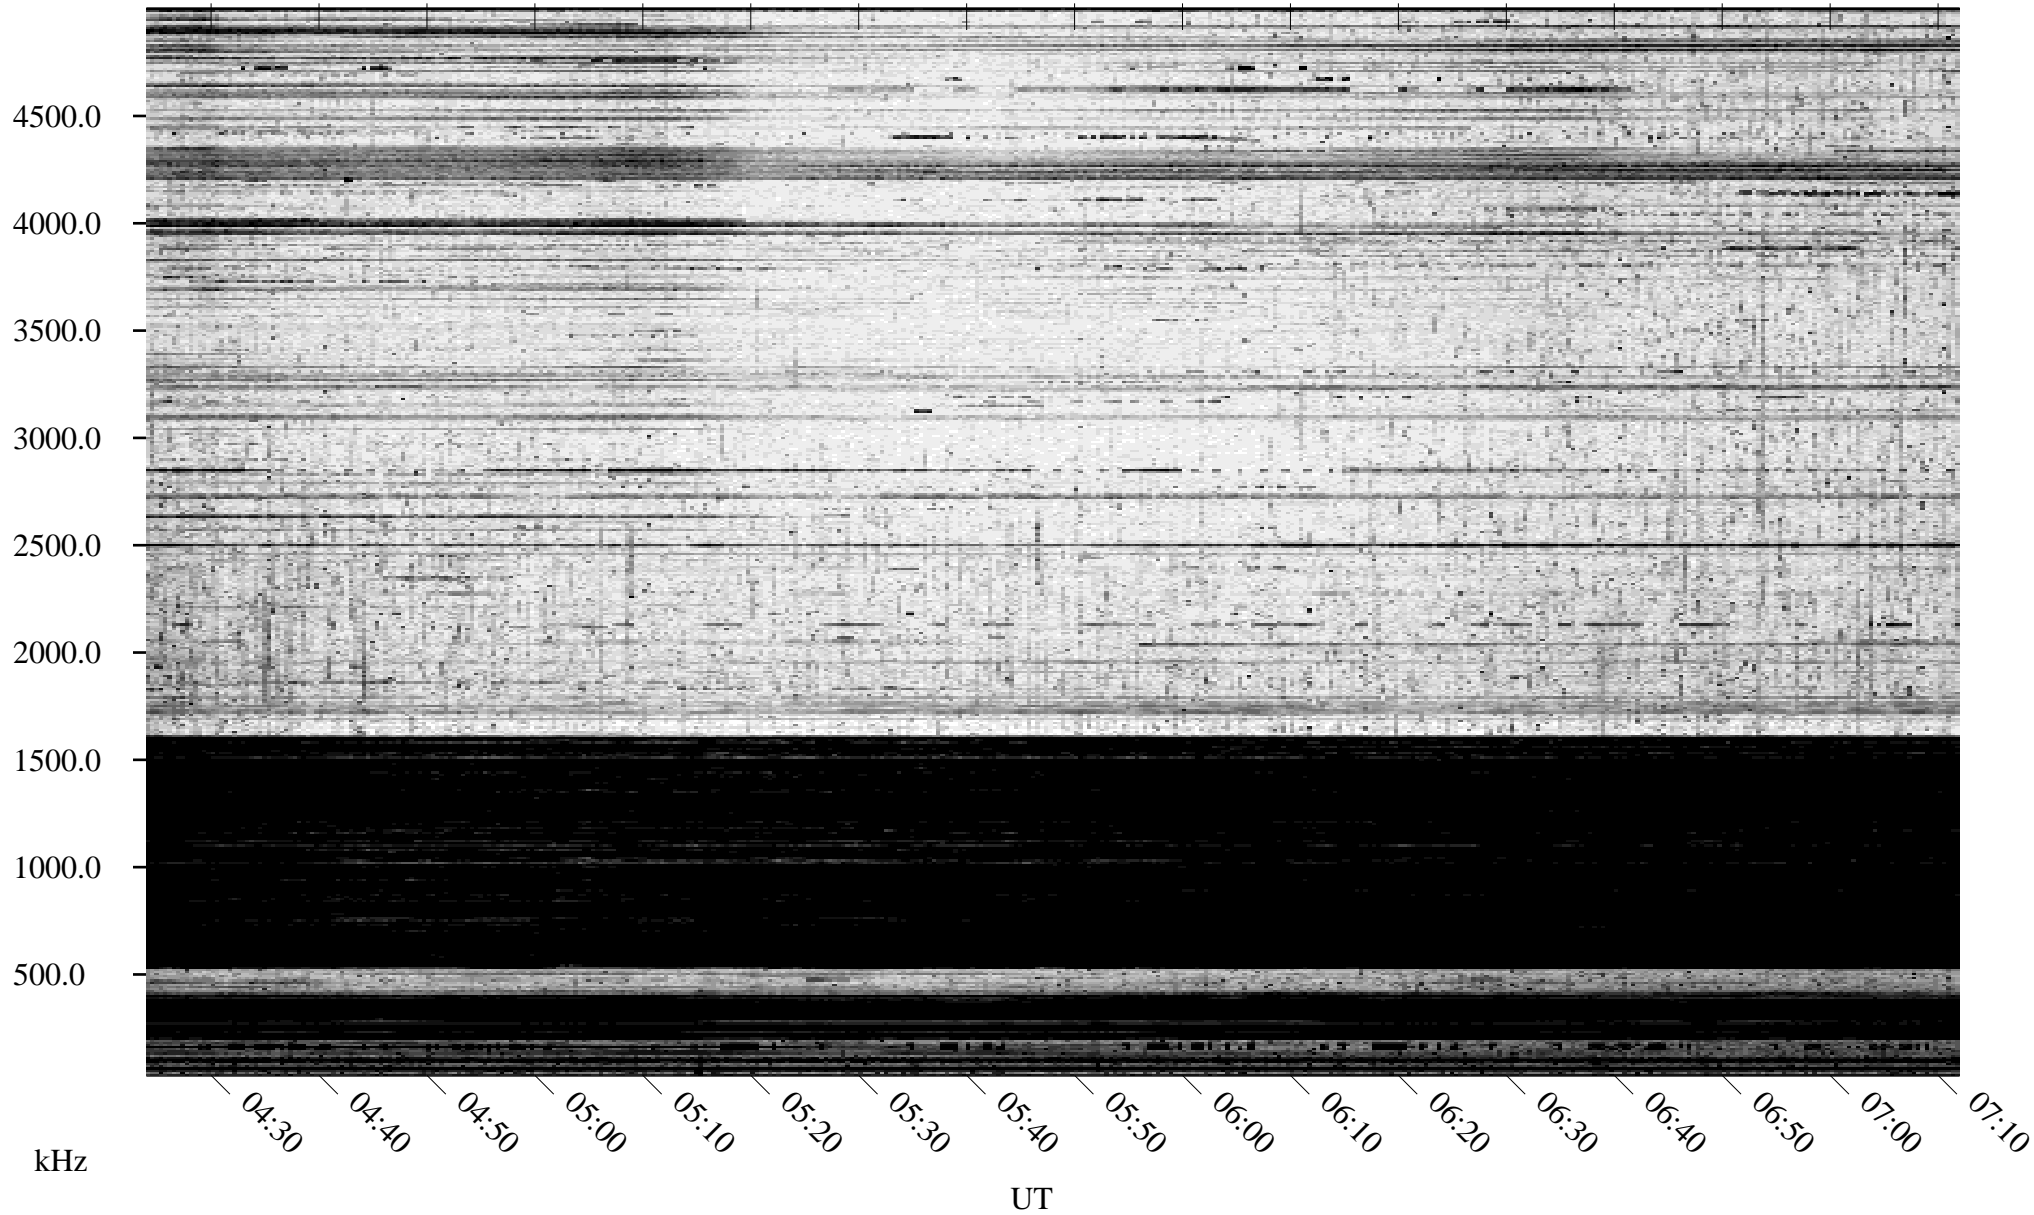

09/25/1995 Churchill, Manitoba

Linear Scale Black = 161 White = 15

ch95268l.r00m max_12

Page 1

09/25/1995 Churchill, Manitoba

Linear Scale Black = 161 White = 15

ch95268l.r00m max_12

Page 2

09/26/1995 Churchill, Manitoba

Linear Scale Black = 161 White = 15

ch95268l.r00m max_12

Page 3

09/26/1995 Churchill, Manitoba

Linear Scale Black = 161 White = 15

ch95268l.r00m max_12

Page 4

09/26/1995 Churchill, Manitoba

Linear Scale Black = 161 White = 15

ch95268l.r00m max_12

09/26/1995 Churchill, Manitoba

Linear Scale Black = 161 White = 15

ch95268l.r00m max_12

09/26/1995 Churchill, Manitoba

Linear Scale Black = 161 White = 15

ch95268l.r00m max_12

Page 7

09/26/1995 Churchill, Manitoba

Linear Scale Black = 161 White = 15

ch95268l.r00m max_12

Page 8