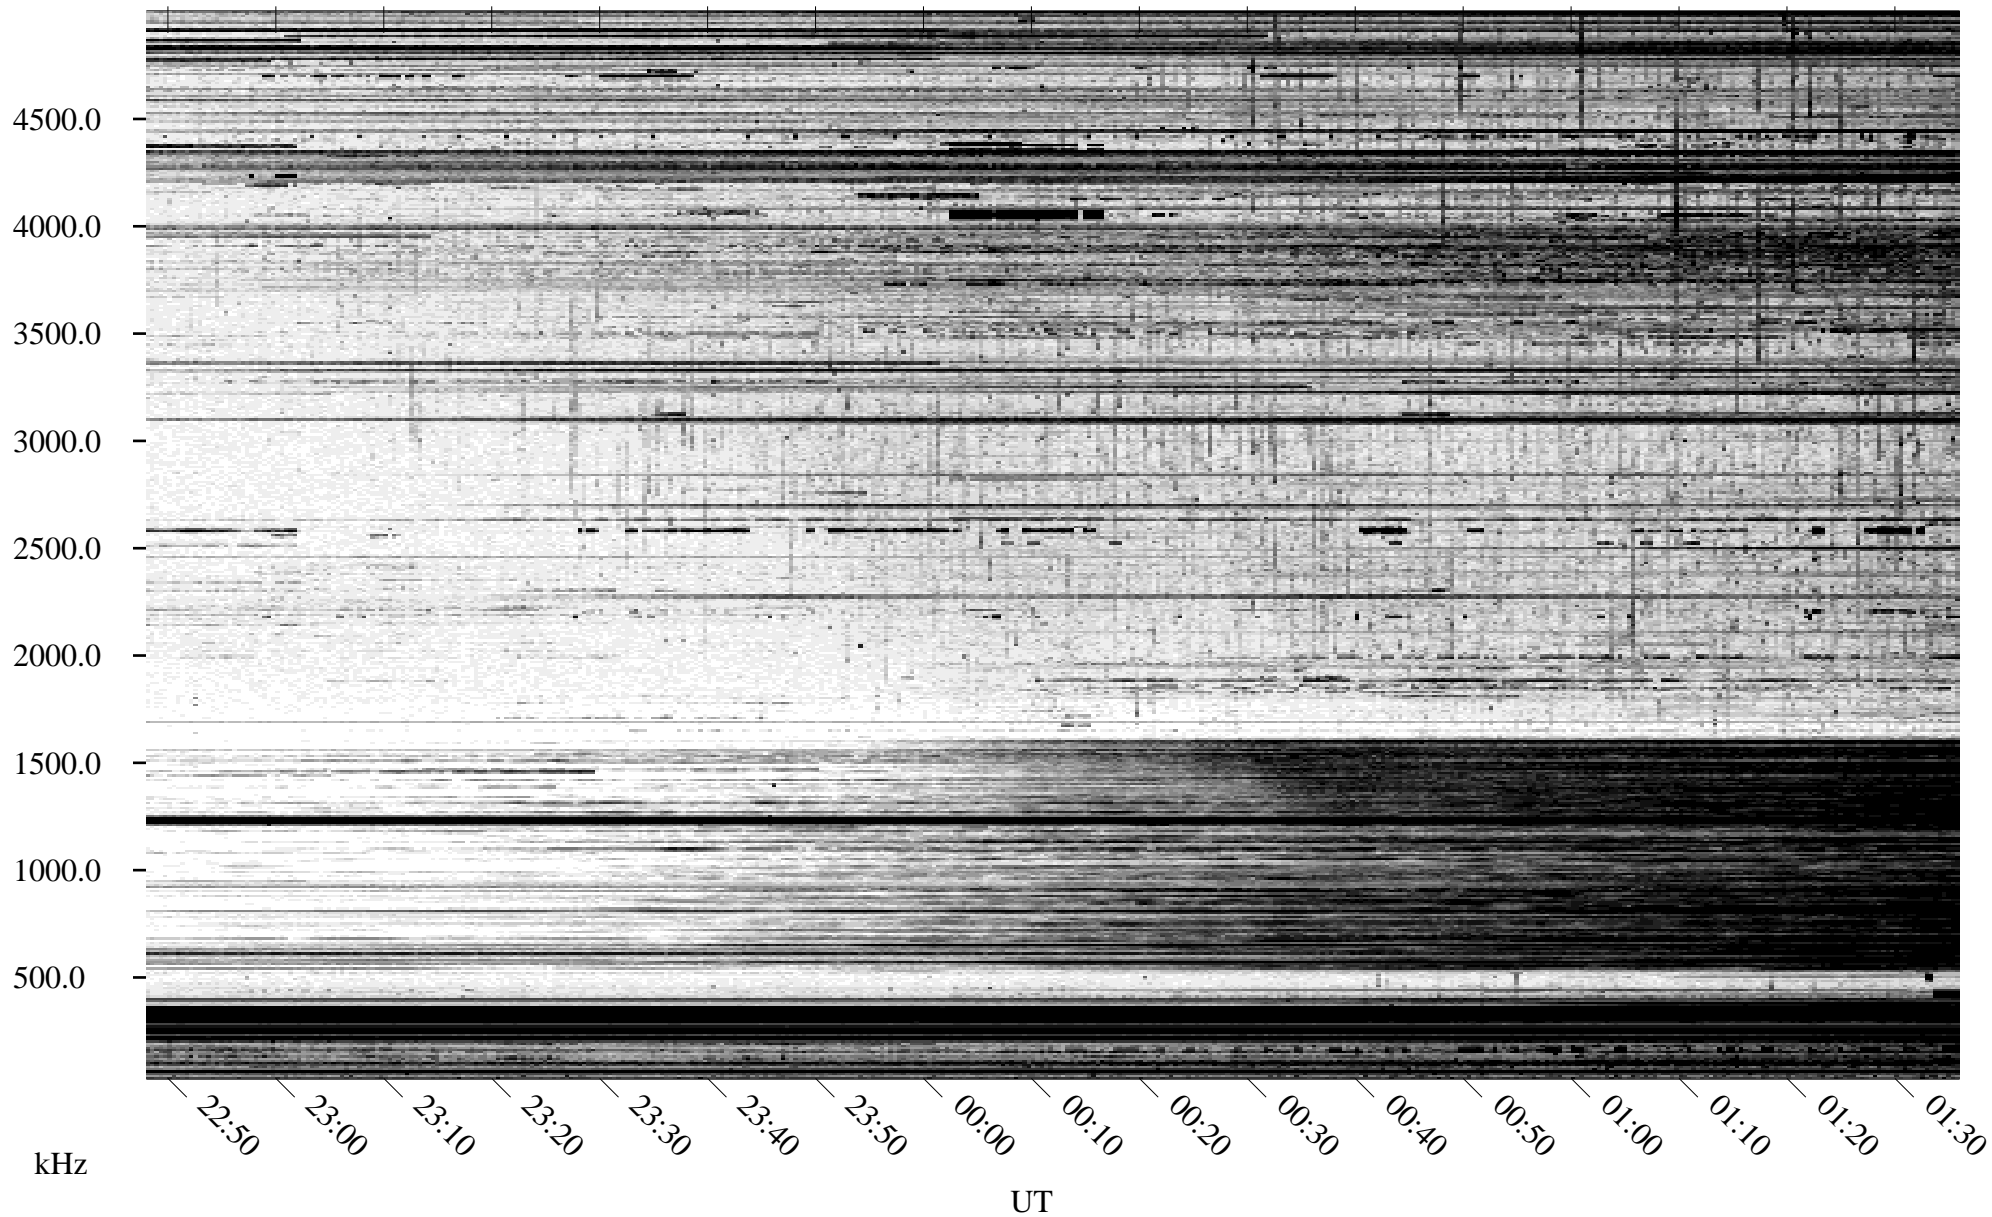

09/25/1995 Churchill, Manitoba

Linear Scale Black = 161 White = 15

ch95268l.r00m max_12

Page 1

09/25/1995 Churchill, Manitoba

Linear Scale Black = 161 White = 15

ch95268l.r00m max_12

Page 2

09/26/1995 Churchill, Manitoba

Linear Scale Black = 161 White = 15

ch95268l.r00m max_12

Page 3

09/26/1995 Churchill, Manitoba

Linear Scale Black = 161 White = 15

ch95268l.r00m max_12

Page 4

09/26/1995 Churchill, Manitoba

Linear Scale Black = 161 White = 15

ch95268l.r00m max_12

09/26/1995 Churchill, Manitoba

Linear Scale Black = 161 White = 15

ch95268l.r00m max_12

09/26/1995 Churchill, Manitoba

Linear Scale Black = 161 White = 15

ch95268l.r00m max_12

Page 7

09/26/1995 Churchill, Manitoba

Linear Scale Black = 161 White = 15

ch95268l.r00m max_12

Page 8