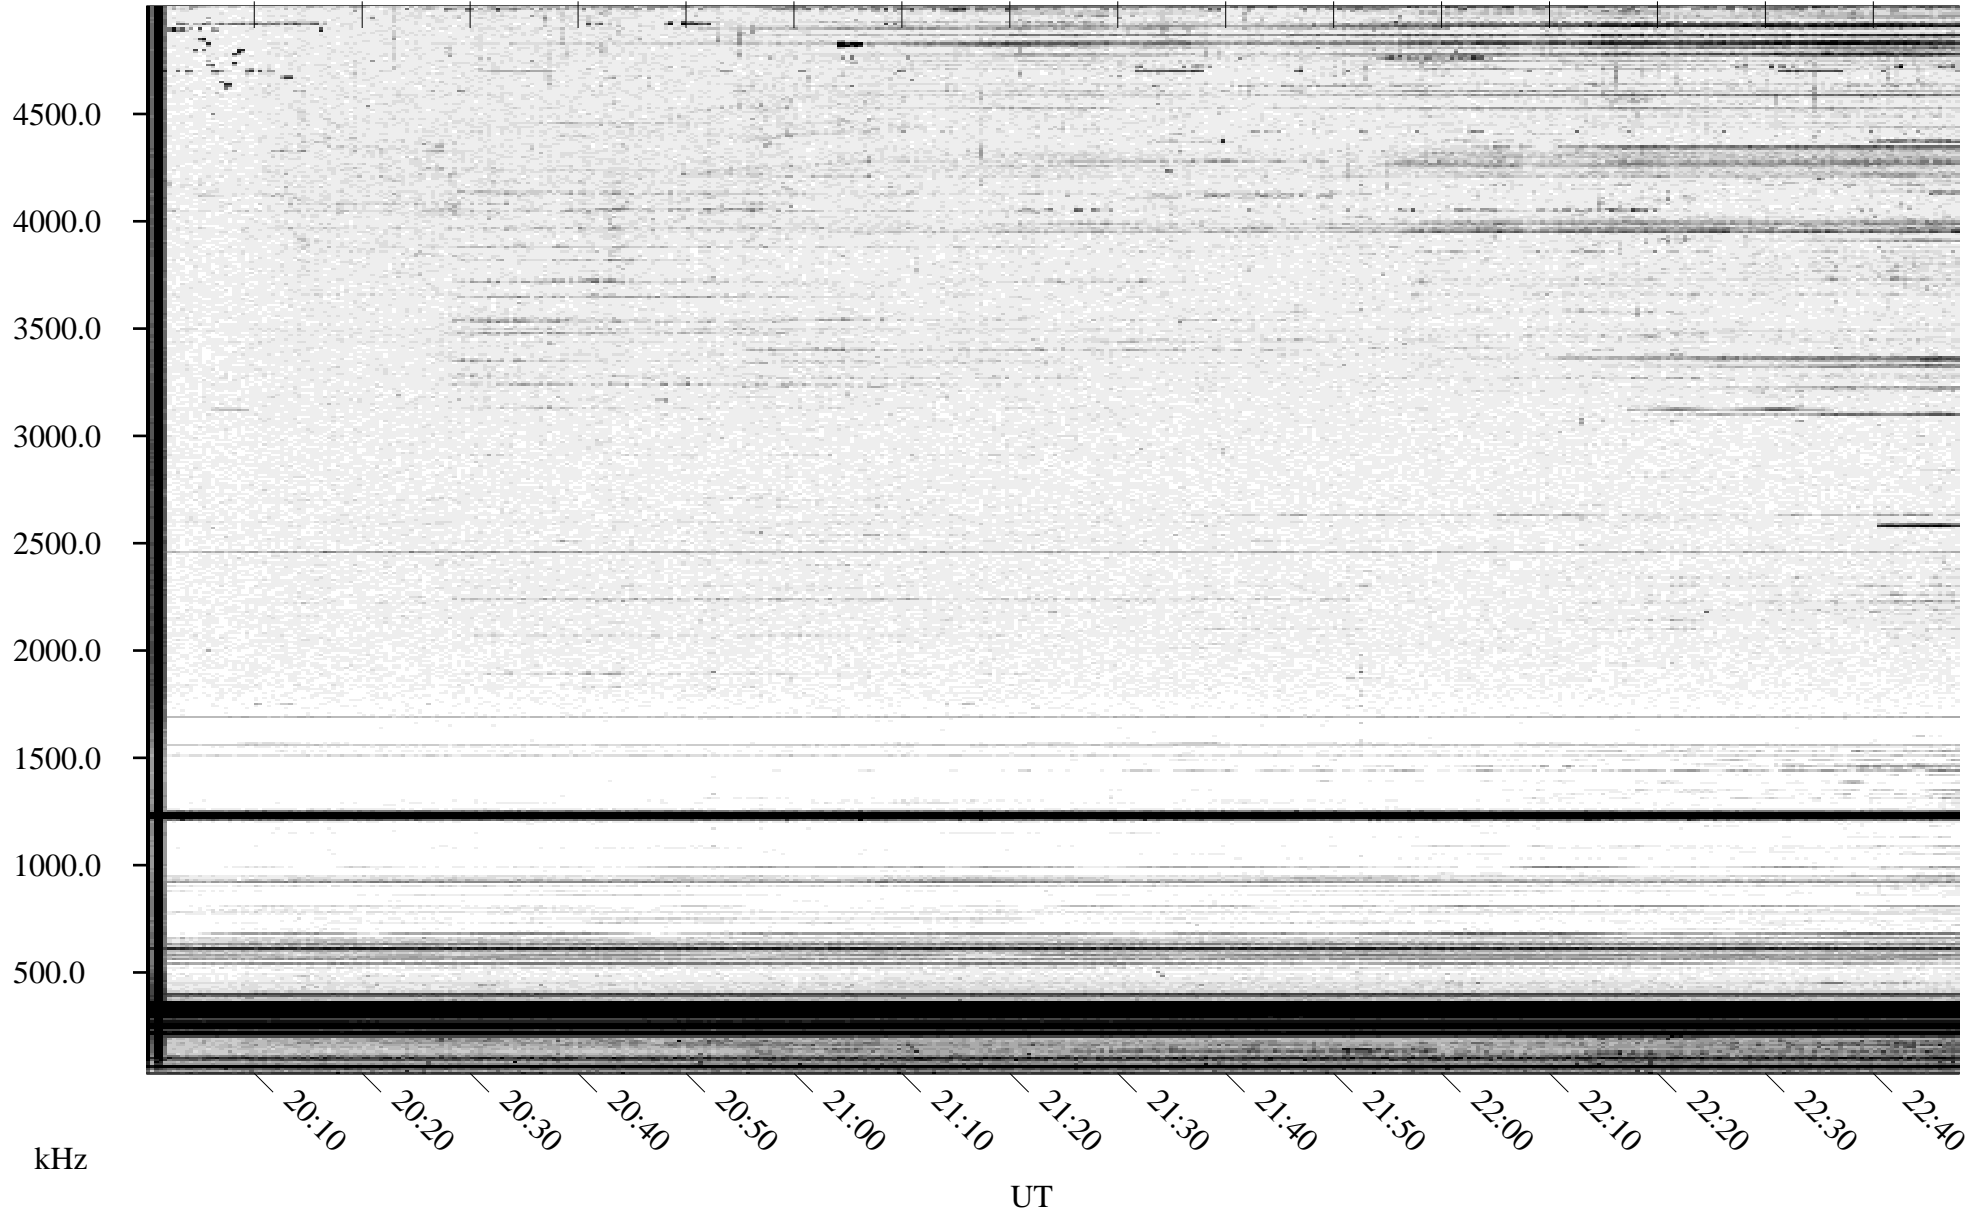

# 09/26/1995 Churchill, Manitoba

Linear Scale Black = 161 White = 15

ch95269l.r00m max\_12

Page 1

# 09/26/1995 Churchill, Manitoba

Linear Scale    Black = 161    White = 15

ch95269l.r00m max\_12

Page 2

# 09/27/1995 Churchill, Manitoba

Linear Scale    Black = 161    White = 15

ch95269l.r00m max\_12

Page 3

# 09/27/1995 Churchill, Manitoba

Linear Scale    Black = 161    White = 15

ch95269l.r00m max\_12

Page 4