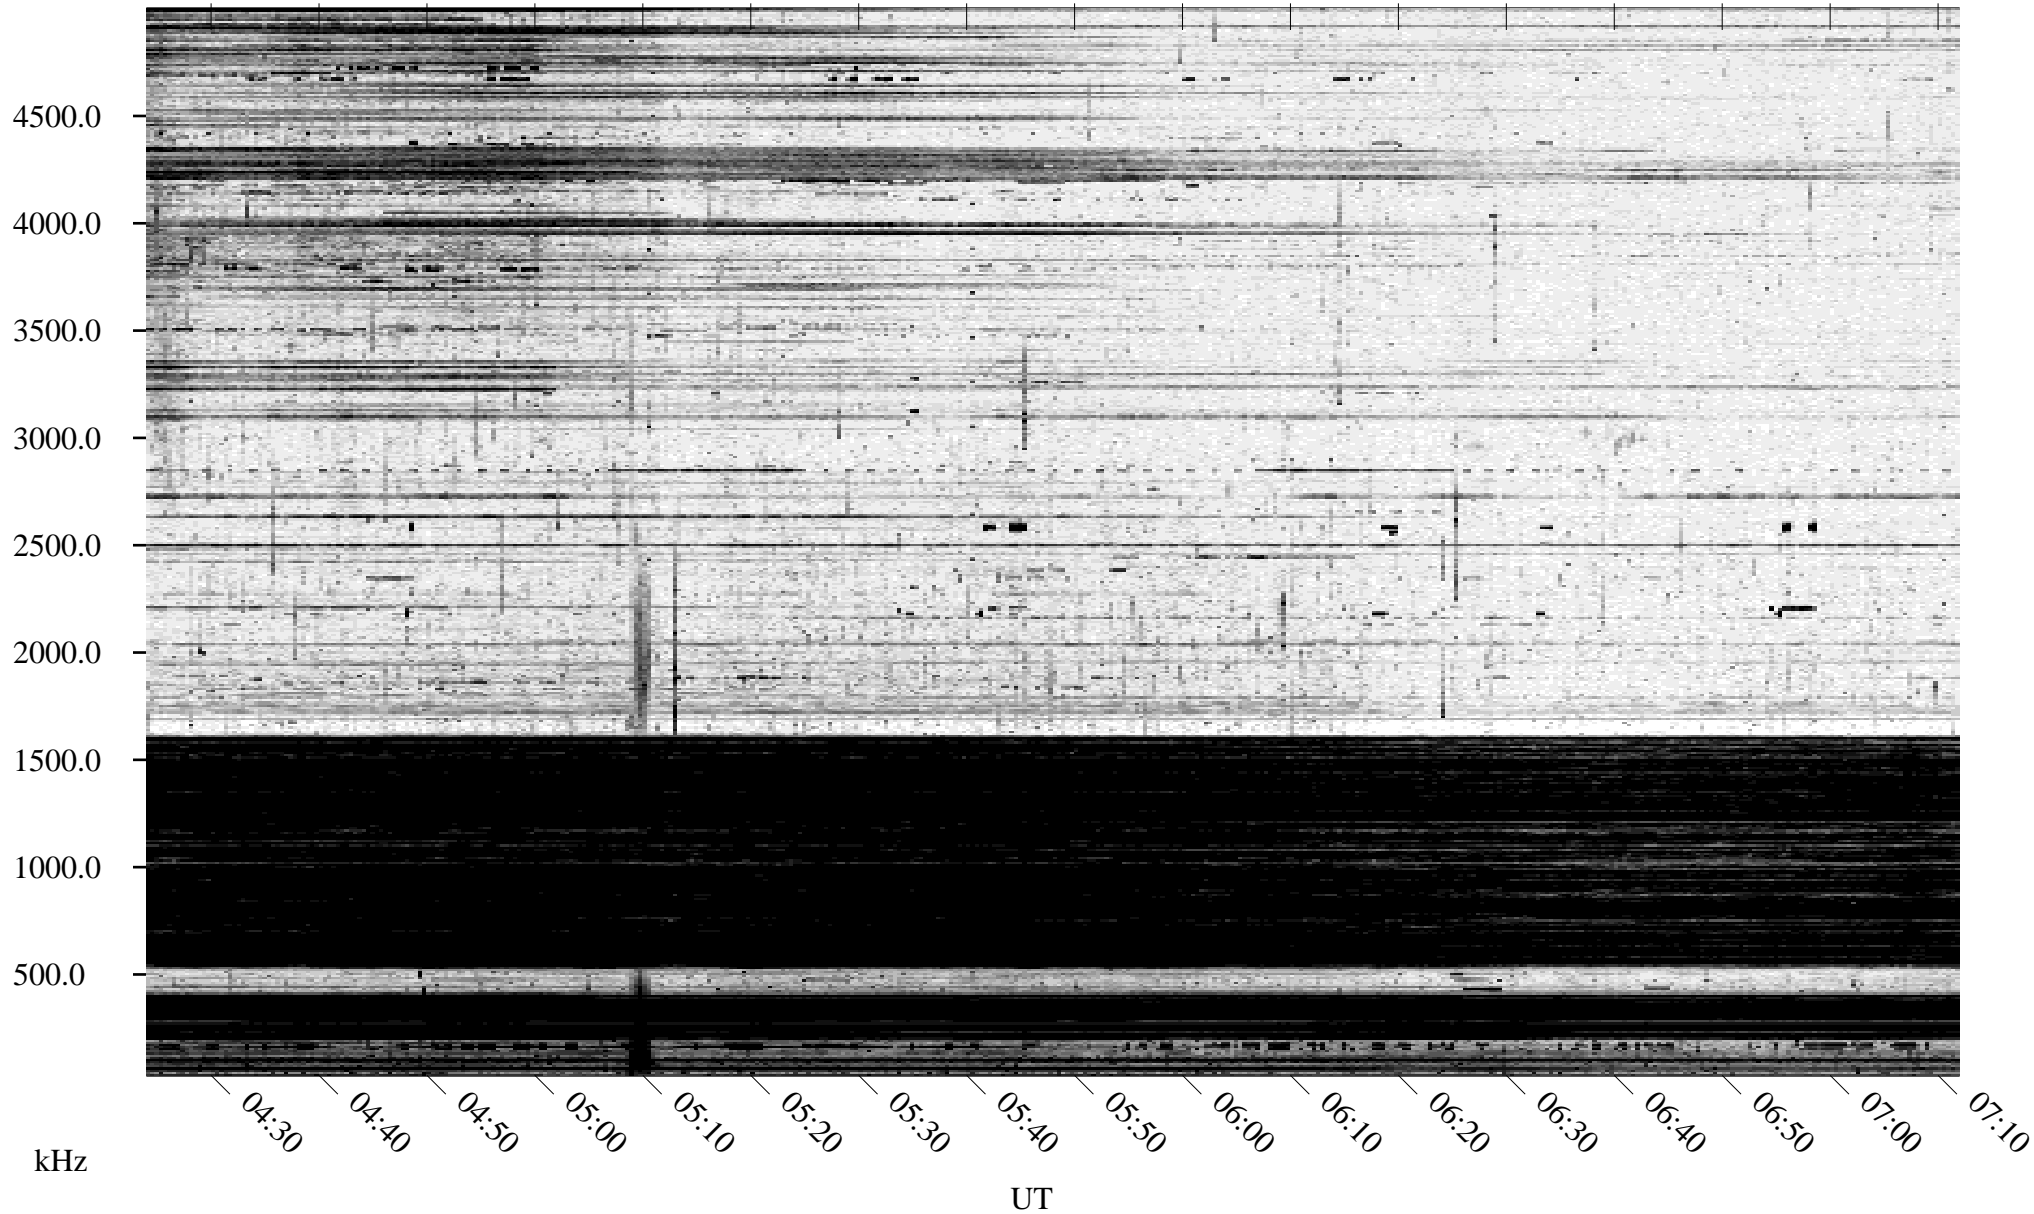

# 09/26/1995 Churchill, Manitoba

Linear Scale    Black = 161    White = 15

ch95269l.r00m max\_12

Page 2

# 09/27/1995 Churchill, Manitoba

Linear Scale    Black = 161    White = 15

ch95269l.r00m max\_12

Page 3

# 09/27/1995 Churchill, Manitoba

Linear Scale    Black = 161    White = 15

ch95269l.r00m max\_12

Page 4

# 09/27/1995 Churchill, Manitoba

Linear Scale    Black = 161    White = 15

ch95269l.r00m max\_12

Page 5