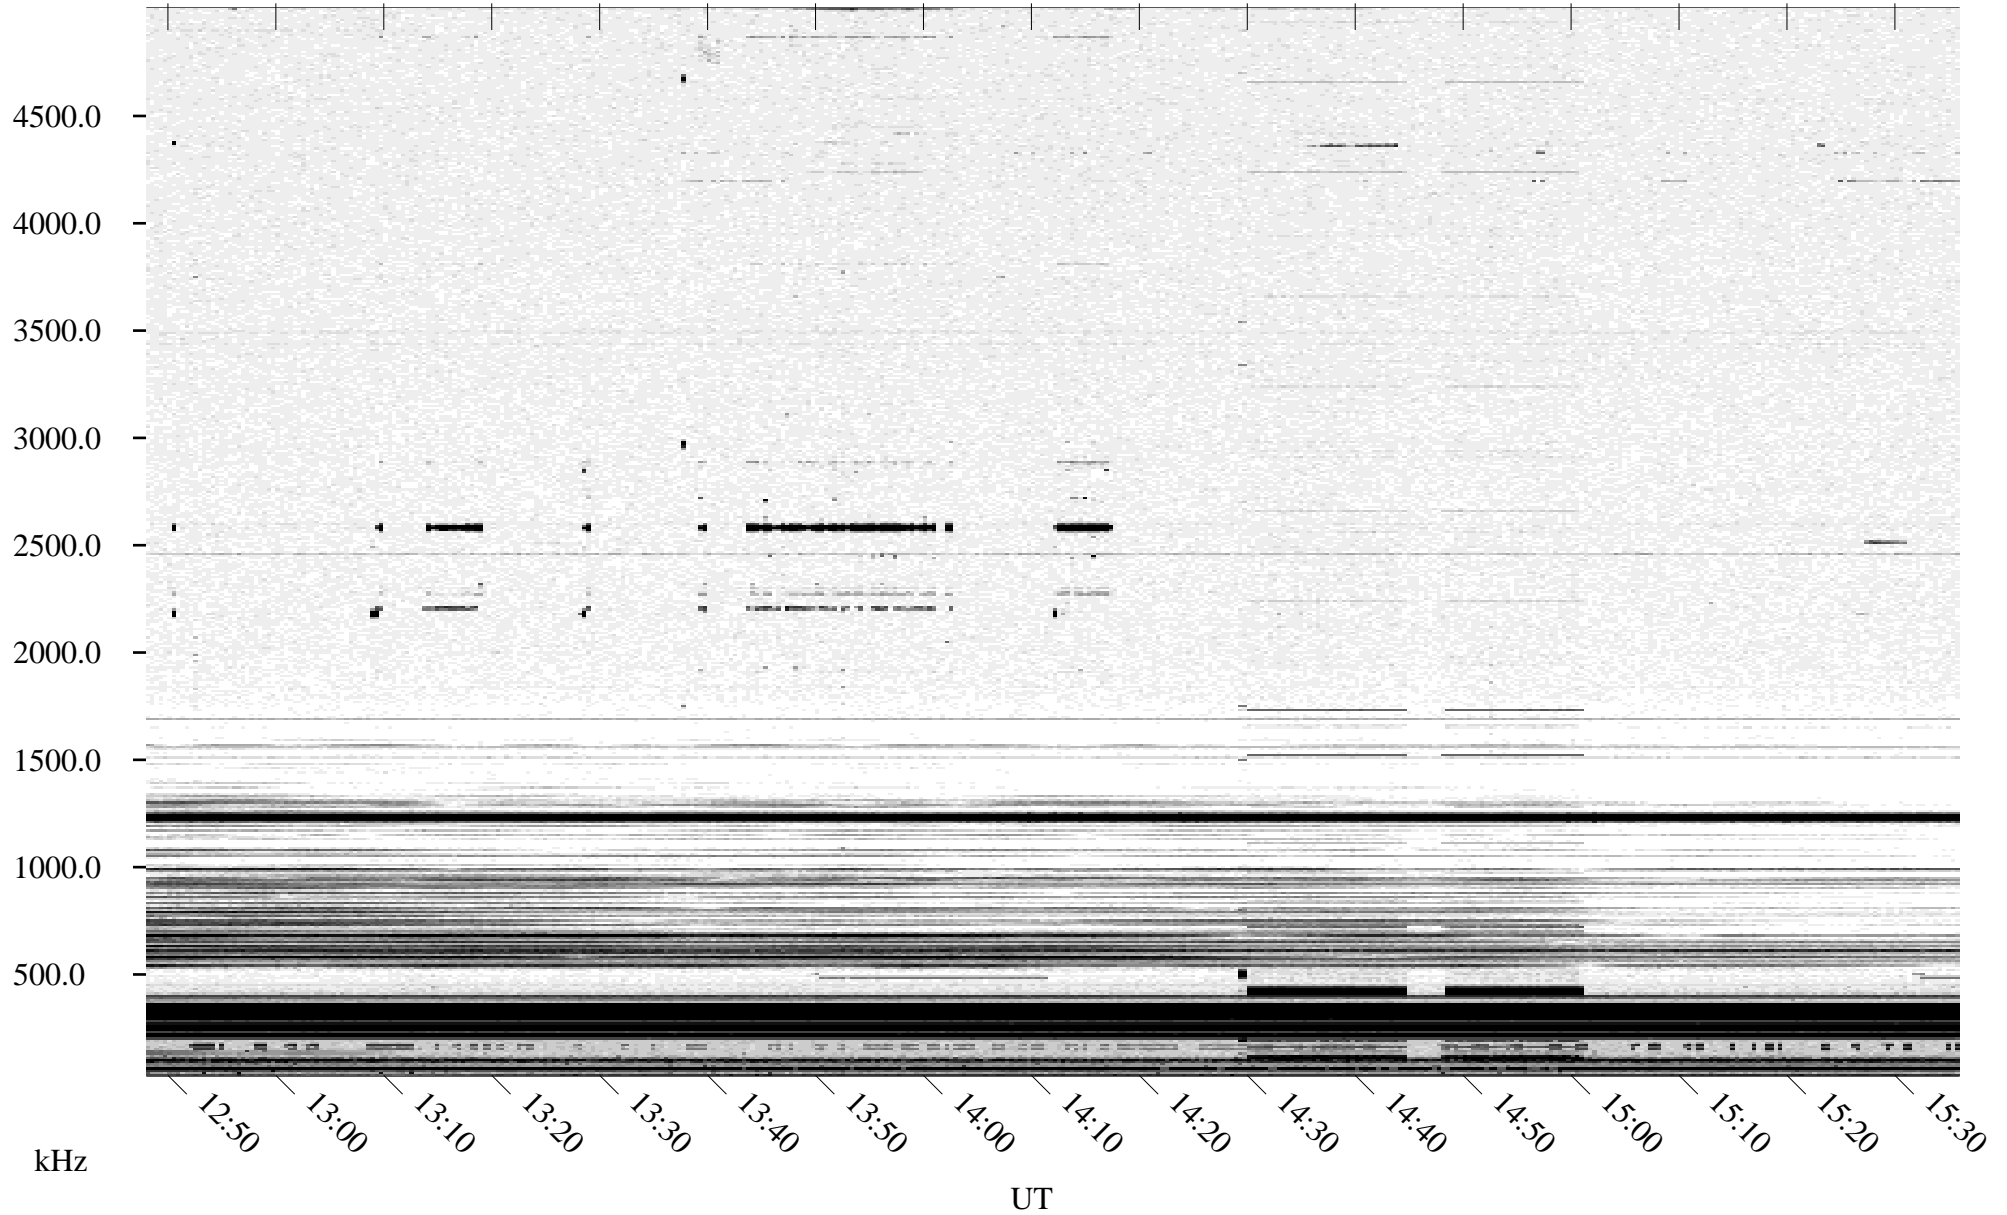

# 09/27/1995 Churchill, Manitoba

Linear Scale    Black = 161    White = 15

ch95269l.r00m max\_12

Page 5

# 09/27/1995 Churchill, Manitoba

Linear Scale    Black = 161    White = 15

ch95269l.r00m max\_12

Page 6

# 09/27/1995 Churchill, Manitoba

Linear Scale    Black = 161    White = 15

ch95269l.r00m max\_12

Page 7

# 09/27/1995 Churchill, Manitoba

Linear Scale    Black = 161    White = 15

ch95269l.r00m max\_12