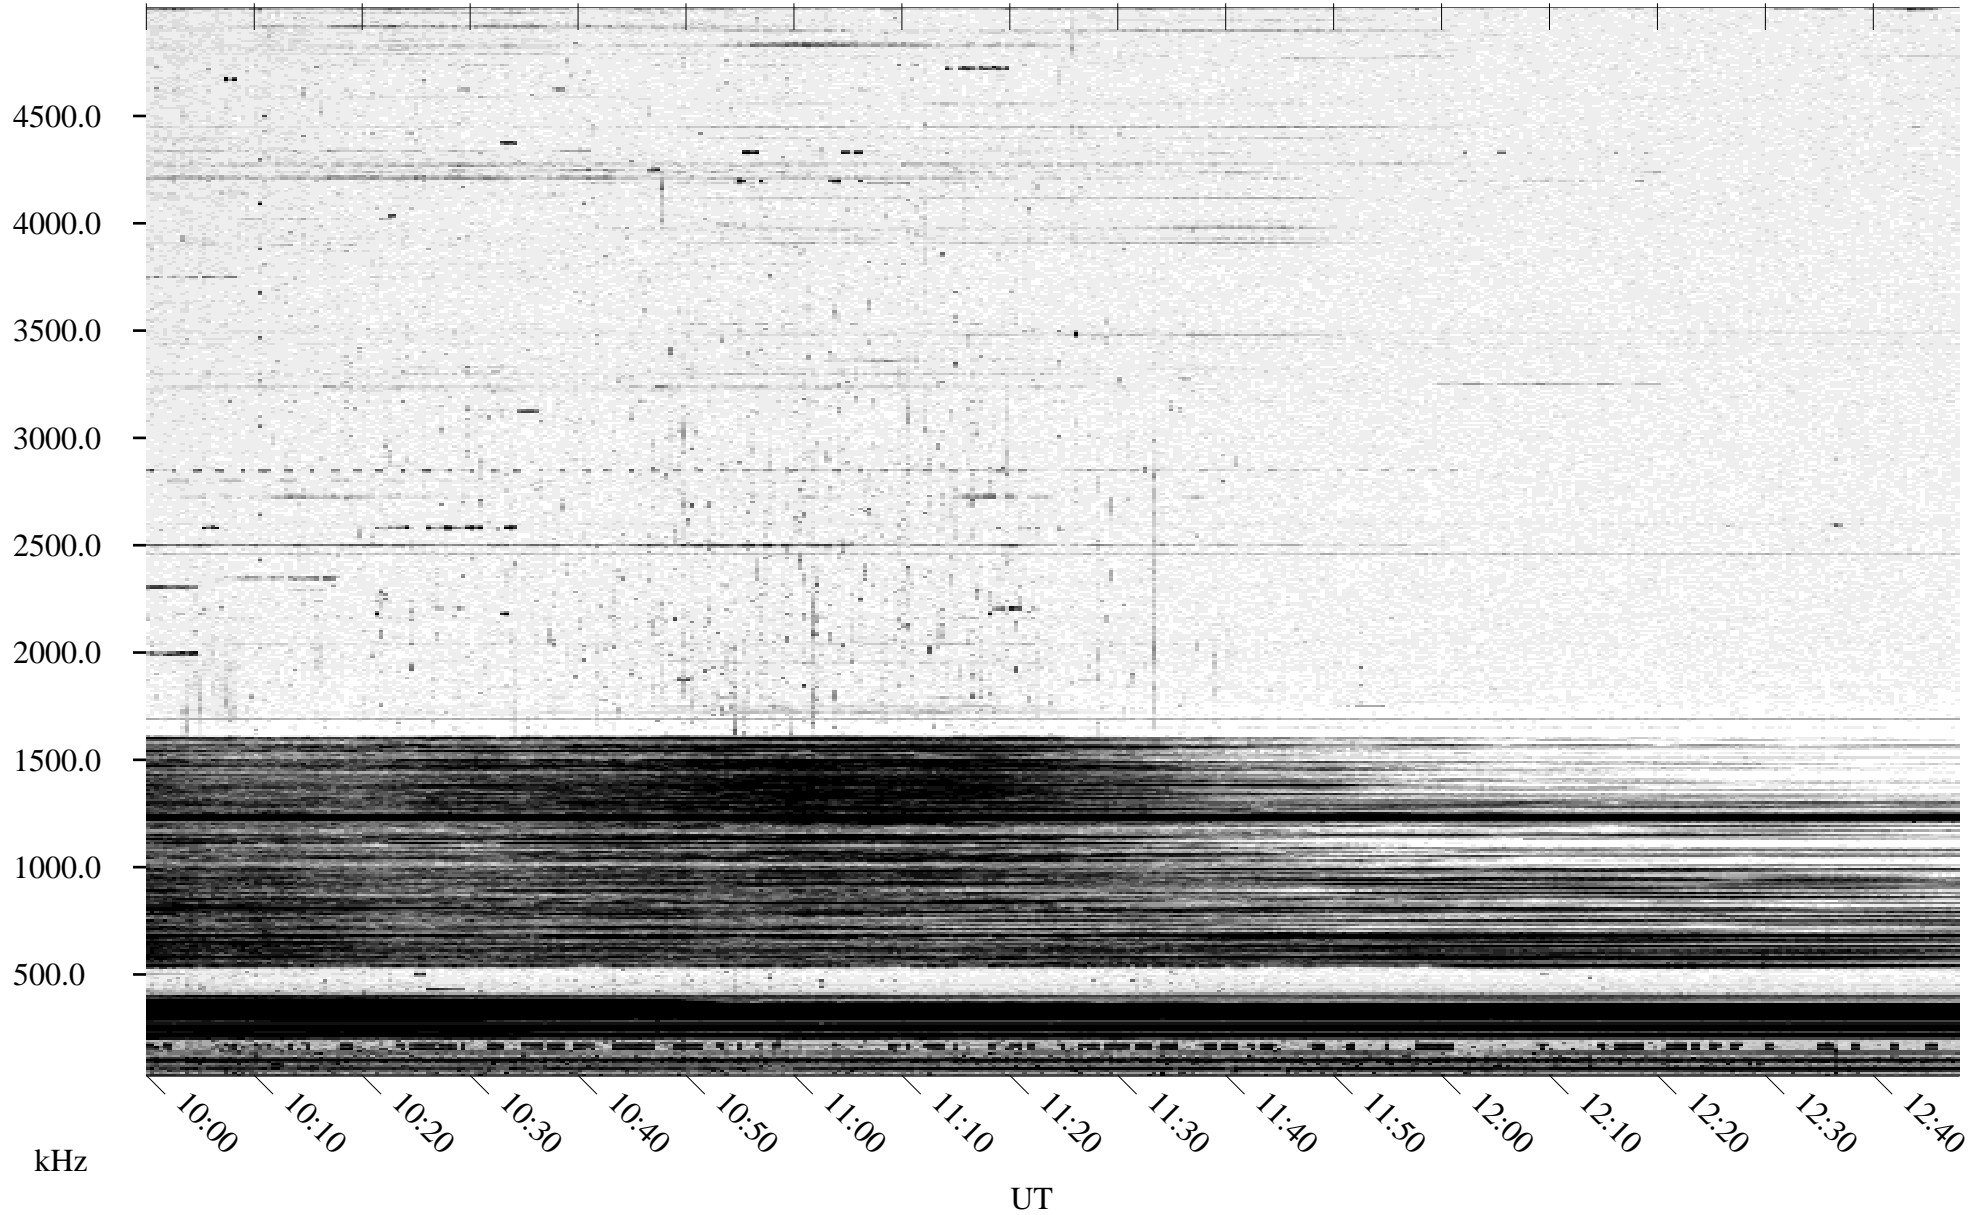

# 09/27/1995 Churchill, Manitoba

Linear Scale    Black = 161    White = 15

ch95269l.r00m max\_12

Page 5

# 09/27/1995 Churchill, Manitoba

Linear Scale    Black = 161    White = 15

ch95269l.r00m max\_12

Page 6

# 09/27/1995 Churchill, Manitoba

Linear Scale    Black = 161    White = 15

ch95269l.r00m max\_12

Page 7

# 09/27/1995 Churchill, Manitoba

Linear Scale    Black = 161    White = 15

ch95269l.r00m max\_12