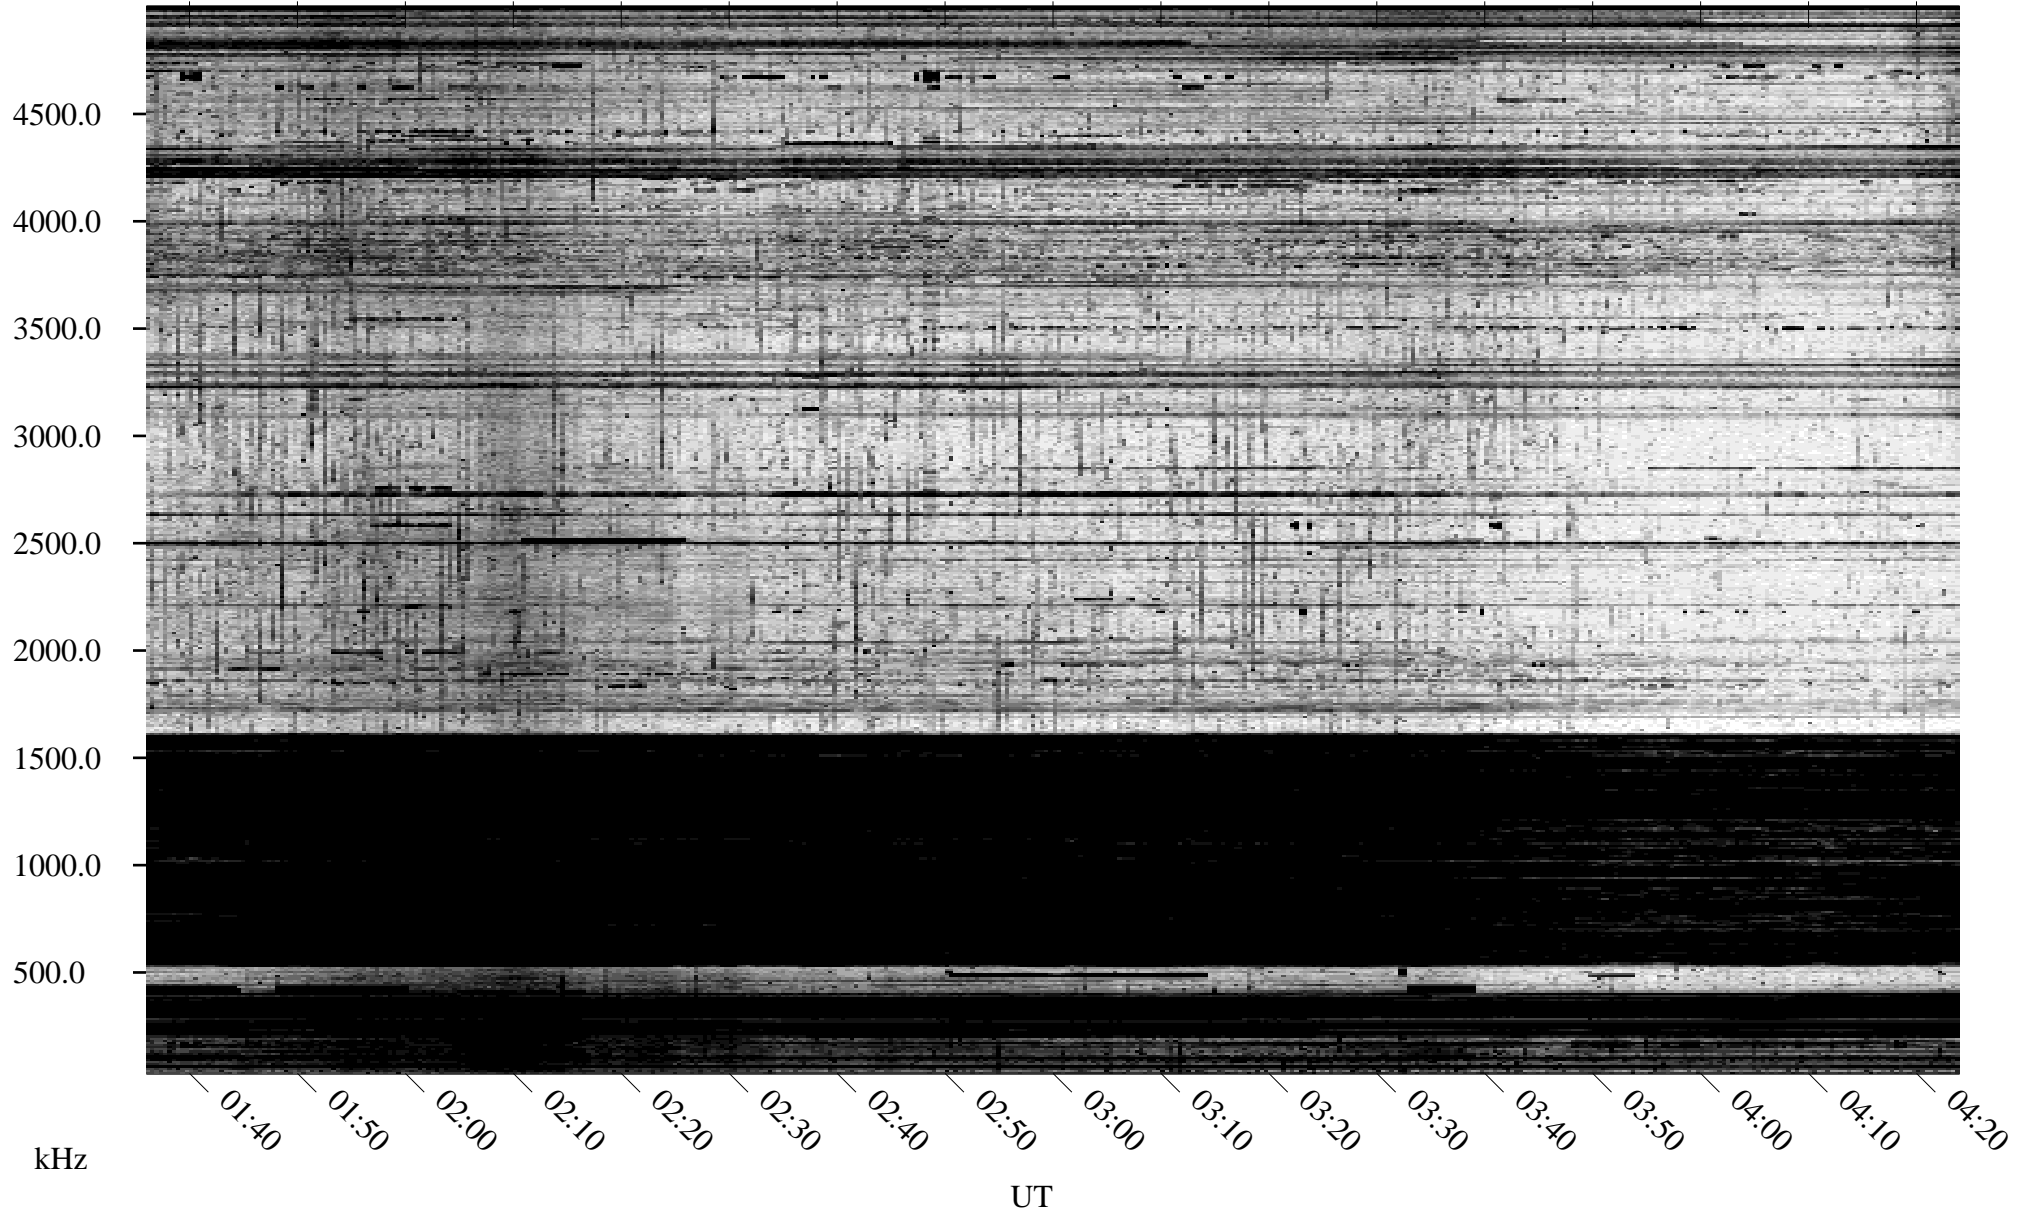

# 09/26/1995 Churchill, Manitoba

Linear Scale Black = 161 White = 15

ch95269l.r00m max\_12

Page 1

# 09/26/1995 Churchill, Manitoba

Linear Scale    Black = 161    White = 15

ch95269l.r00m max\_12

Page 2

# 09/27/1995 Churchill, Manitoba

Linear Scale    Black = 161    White = 15

ch95269l.r00m max\_12

Page 3

# 09/27/1995 Churchill, Manitoba

Linear Scale    Black = 161    White = 15

ch95269l.r00m max\_12

Page 4