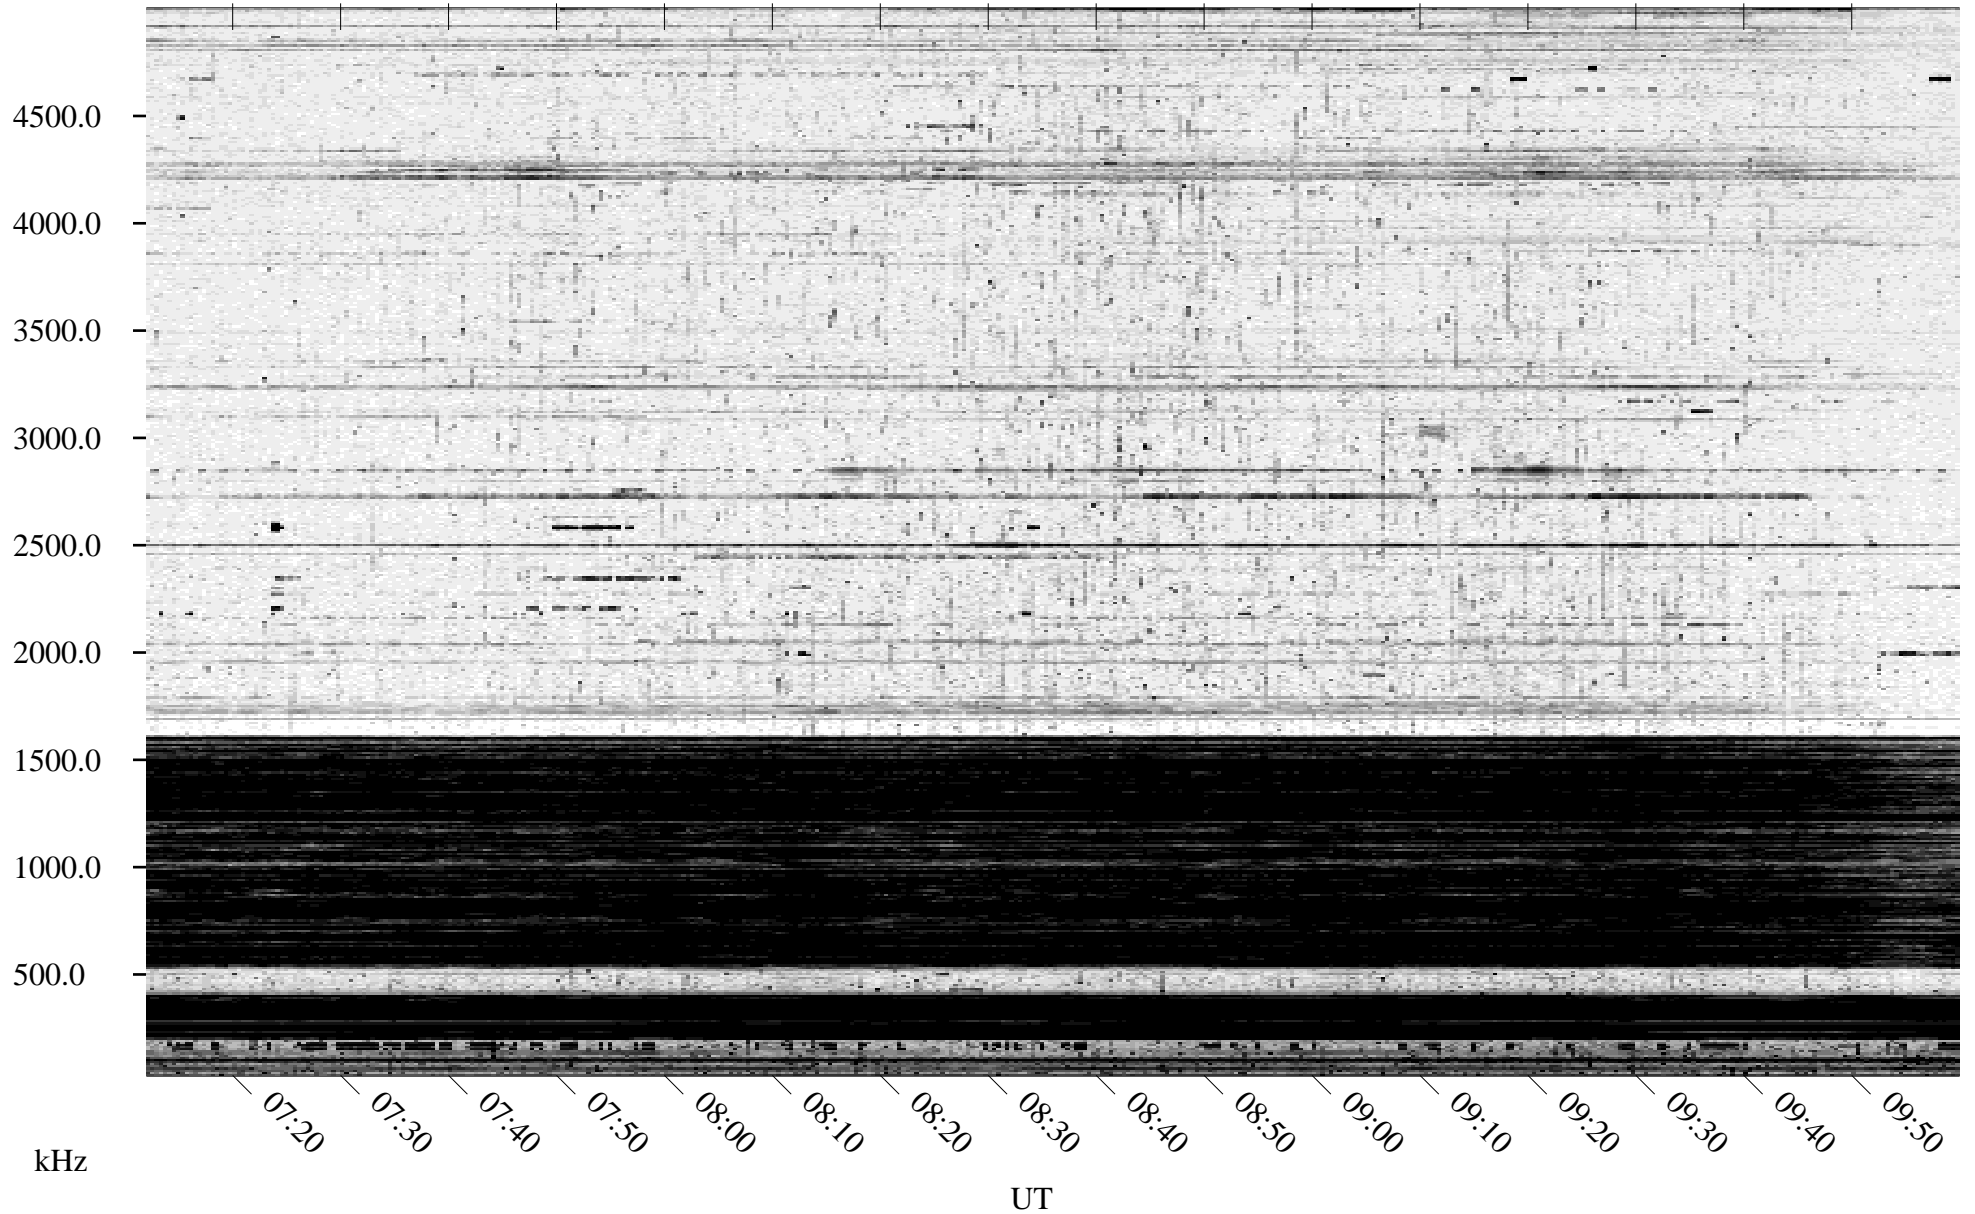

# 09/27/1995 Churchill, Manitoba

Linear Scale    Black = 161    White = 15

ch95269l.r00m max\_12

Page 4

# 09/27/1995 Churchill, Manitoba

Linear Scale    Black = 161    White = 15

ch95269l.r00m max\_12

Page 5

# 09/27/1995 Churchill, Manitoba

Linear Scale    Black = 161    White = 15

ch95269l.r00m max\_12

Page 6

# 09/27/1995 Churchill, Manitoba

Linear Scale    Black = 161    White = 15

ch95269l.r00m max\_12

Page 7