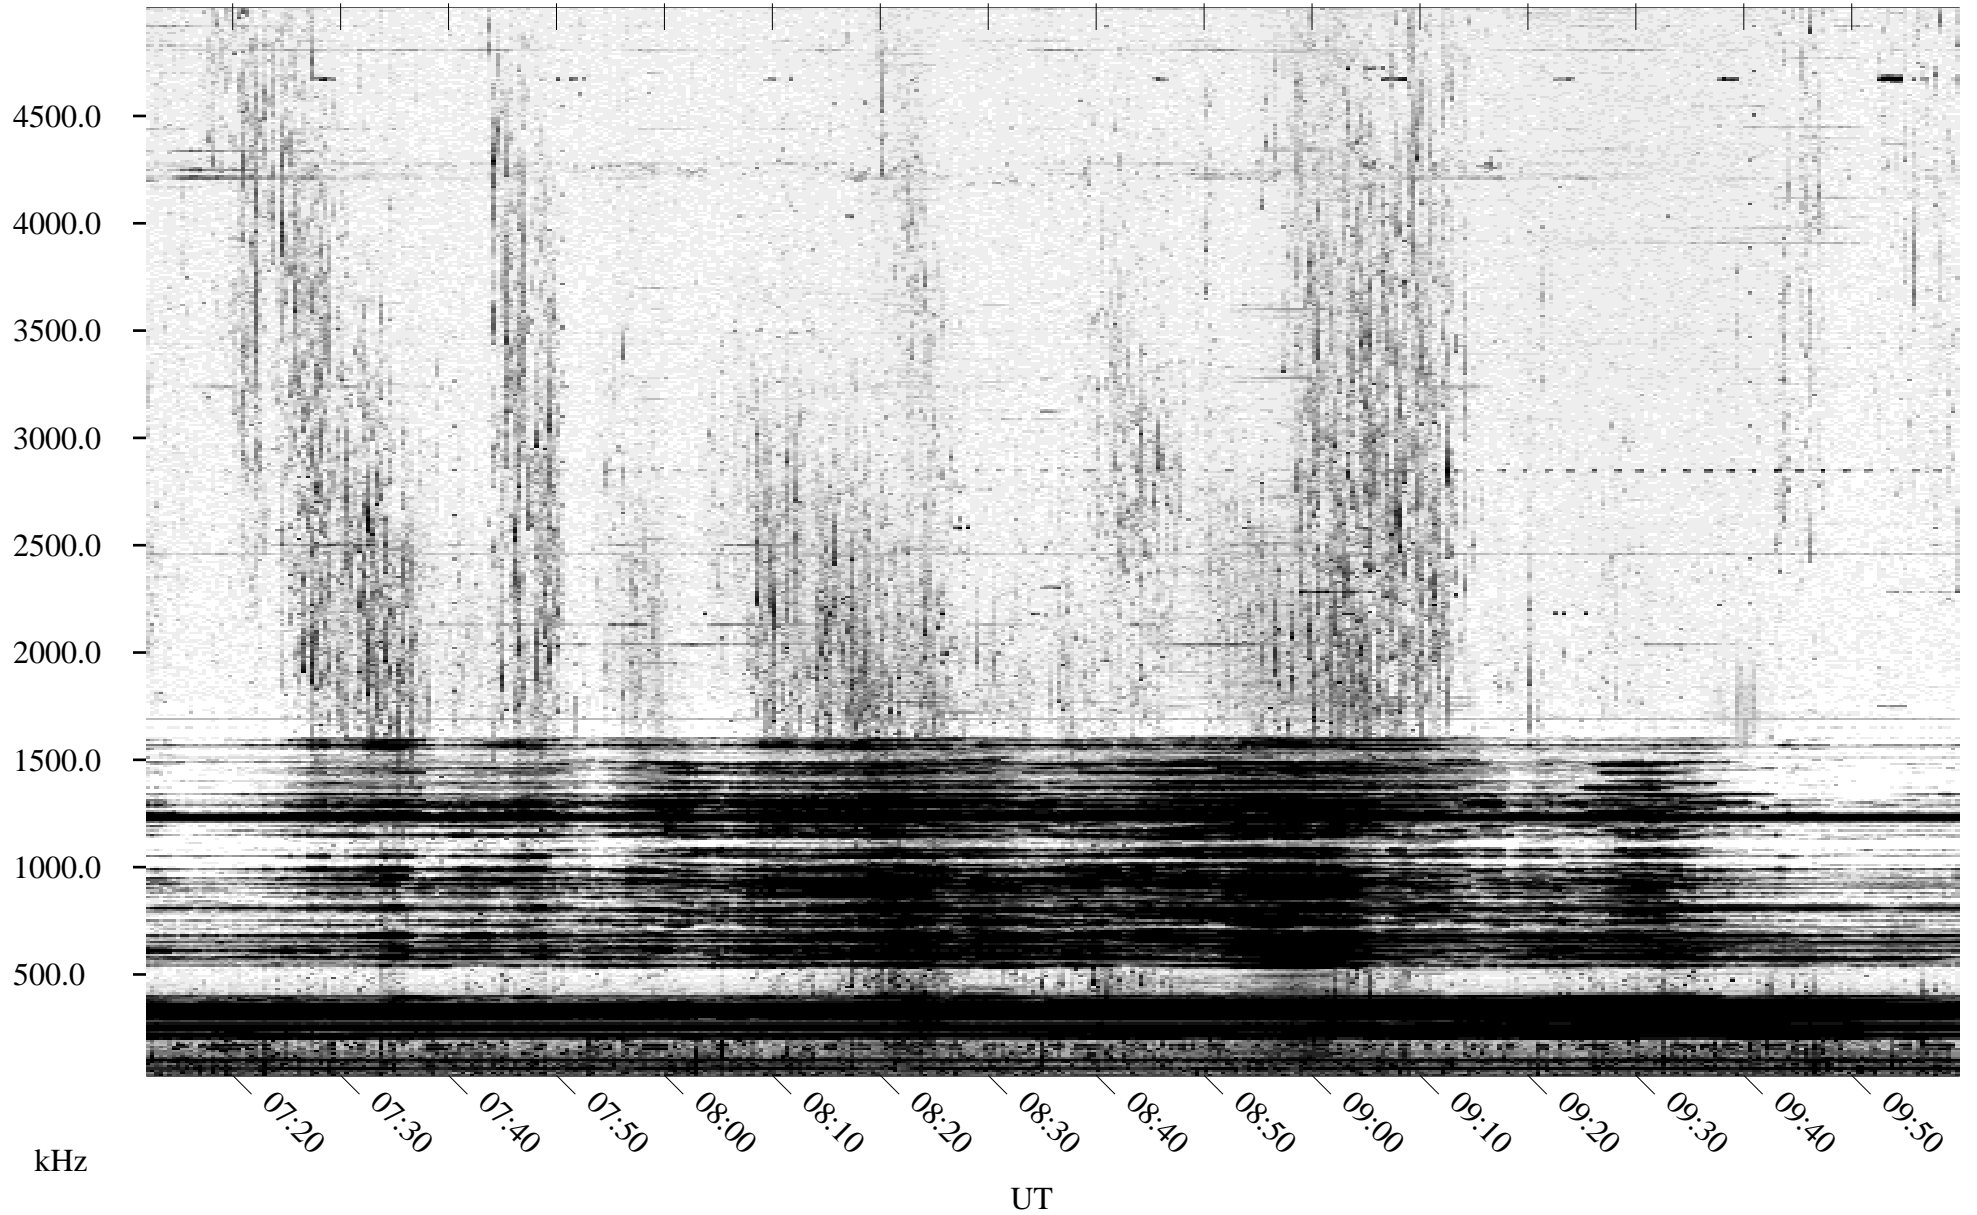

09/27/1995 Churchill, Manitoba

Linear Scale Black = 161 White = 15

ch95270l.r00m max_12

Page 1

09/27/1995 Churchill, Manitoba

Linear Scale Black = 161 White = 15

ch95270l.r00m max_12

Page 2

09/28/1995 Churchill, Manitoba

Linear Scale Black = 161 White = 15

ch95270l.r00m max_12

Page 3

09/28/1995 Churchill, Manitoba

Linear Scale Black = 161 White = 15

ch95270l.r00m max_12

Page 4

09/28/1995 Churchill, Manitoba

Linear Scale Black = 161 White = 15

ch95270l.r00m max_12

Page 5

09/28/1995 Churchill, Manitoba

Linear Scale Black = 161 White = 15

ch95270l.r00m max_12

Page 6

09/28/1995 Churchill, Manitoba

Linear Scale Black = 161 White = 15

ch95270l.r00m max_12

Page 7

09/28/1995 Churchill, Manitoba

Linear Scale Black = 161 White = 15

ch95270l.r00m max_12

Page 8