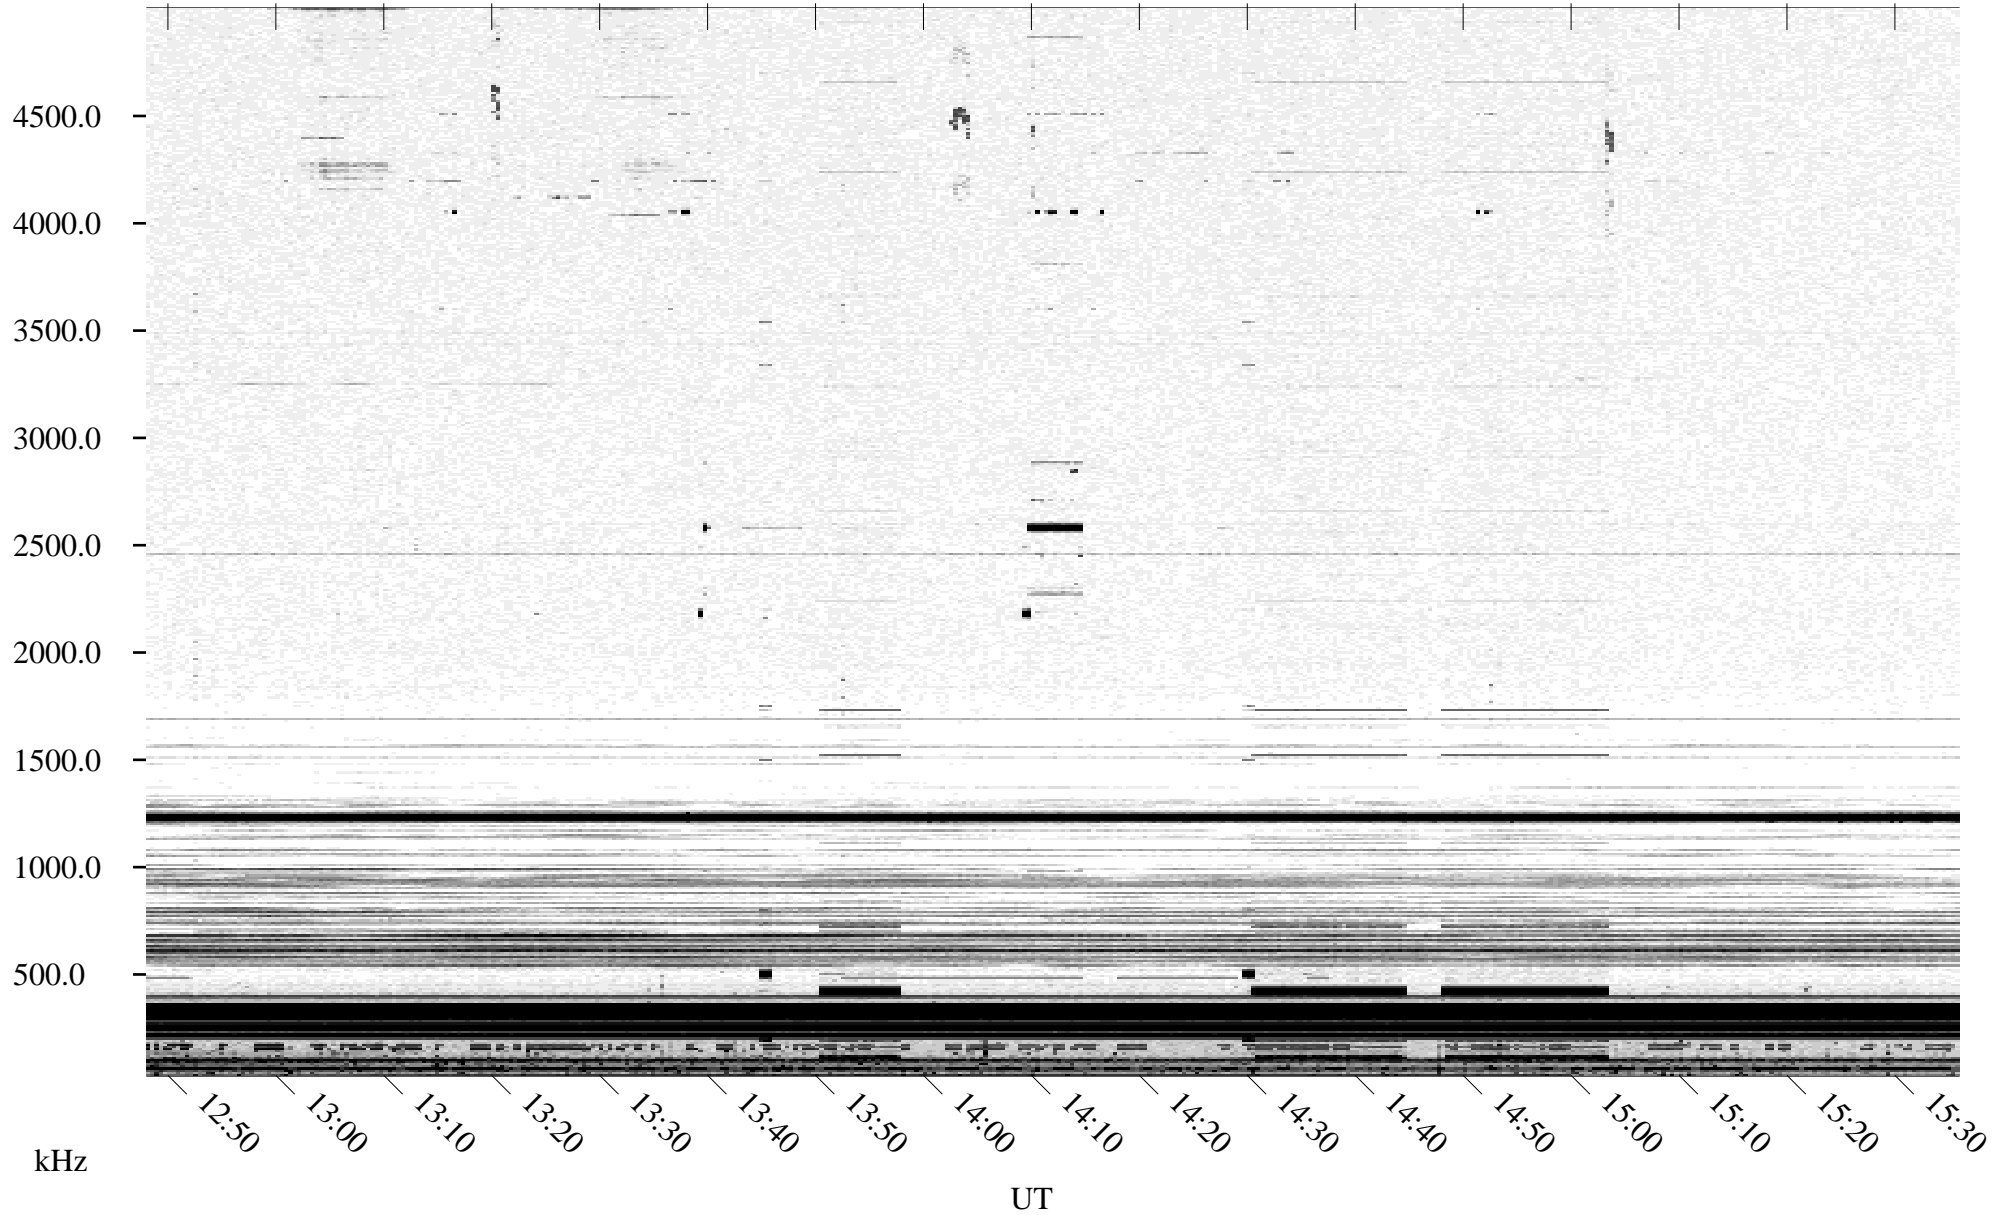

09/27/1995 Churchill, Manitoba

Linear Scale Black = 161 White = 15

ch95270l.r00m max_12

Page 1

09/27/1995 Churchill, Manitoba

Linear Scale Black = 161 White = 15

ch95270l.r00m max_12

Page 2

09/28/1995 Churchill, Manitoba

Linear Scale Black = 161 White = 15

ch95270l.r00m max_12

Page 3

09/28/1995 Churchill, Manitoba

Linear Scale Black = 161 White = 15

ch95270l.r00m max_12

Page 4

09/28/1995 Churchill, Manitoba

Linear Scale Black = 161 White = 15

ch95270l.r00m max_12

Page 5

09/28/1995 Churchill, Manitoba

Linear Scale Black = 161 White = 15

ch95270l.r00m max_12

Page 6

09/28/1995 Churchill, Manitoba

Linear Scale Black = 161 White = 15

ch95270l.r00m max_12

Page 7

09/28/1995 Churchill, Manitoba

Linear Scale Black = 161 White = 15

ch95270l.r00m max_12

Page 8