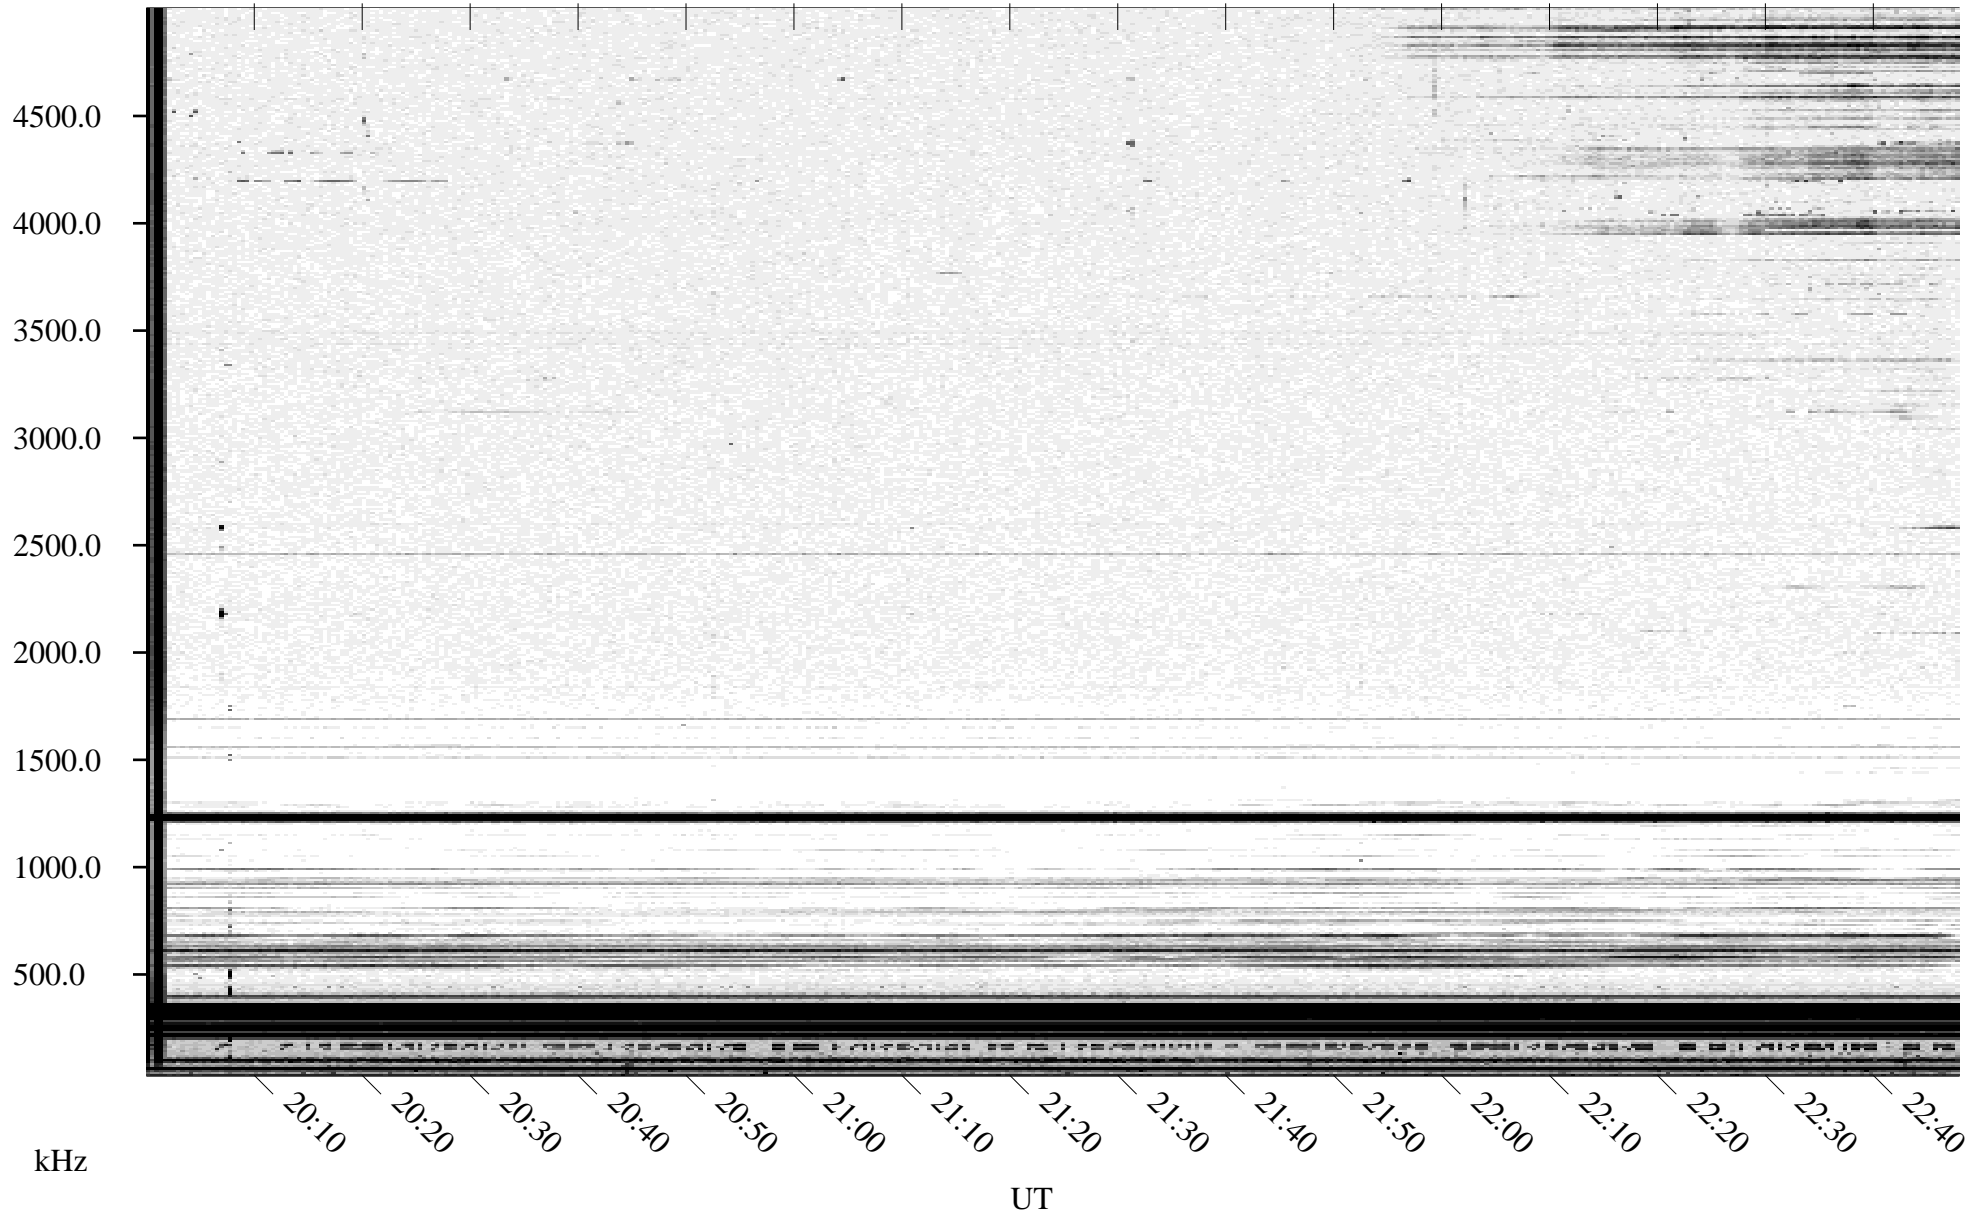

09/27/1995 Churchill, Manitoba

Linear Scale Black = 161 White = 15

ch95270l.r00m max_12

Page 1

09/27/1995 Churchill, Manitoba

Linear Scale Black = 161 White = 15

ch95270l.r00m max_12

Page 2

09/28/1995 Churchill, Manitoba

Linear Scale Black = 161 White = 15

ch95270l.r00m max_12

Page 3

09/28/1995 Churchill, Manitoba

Linear Scale Black = 161 White = 15

ch95270l.r00m max_12

Page 4

09/28/1995 Churchill, Manitoba

Linear Scale Black = 161 White = 15

ch95270l.r00m max_12

Page 5

09/28/1995 Churchill, Manitoba

Linear Scale Black = 161 White = 15

ch95270l.r00m max_12

Page 6

09/28/1995 Churchill, Manitoba

Linear Scale Black = 161 White = 15

ch95270l.r00m max_12

Page 7

09/28/1995 Churchill, Manitoba

Linear Scale Black = 161 White = 15

ch95270l.r00m max_12

Page 8