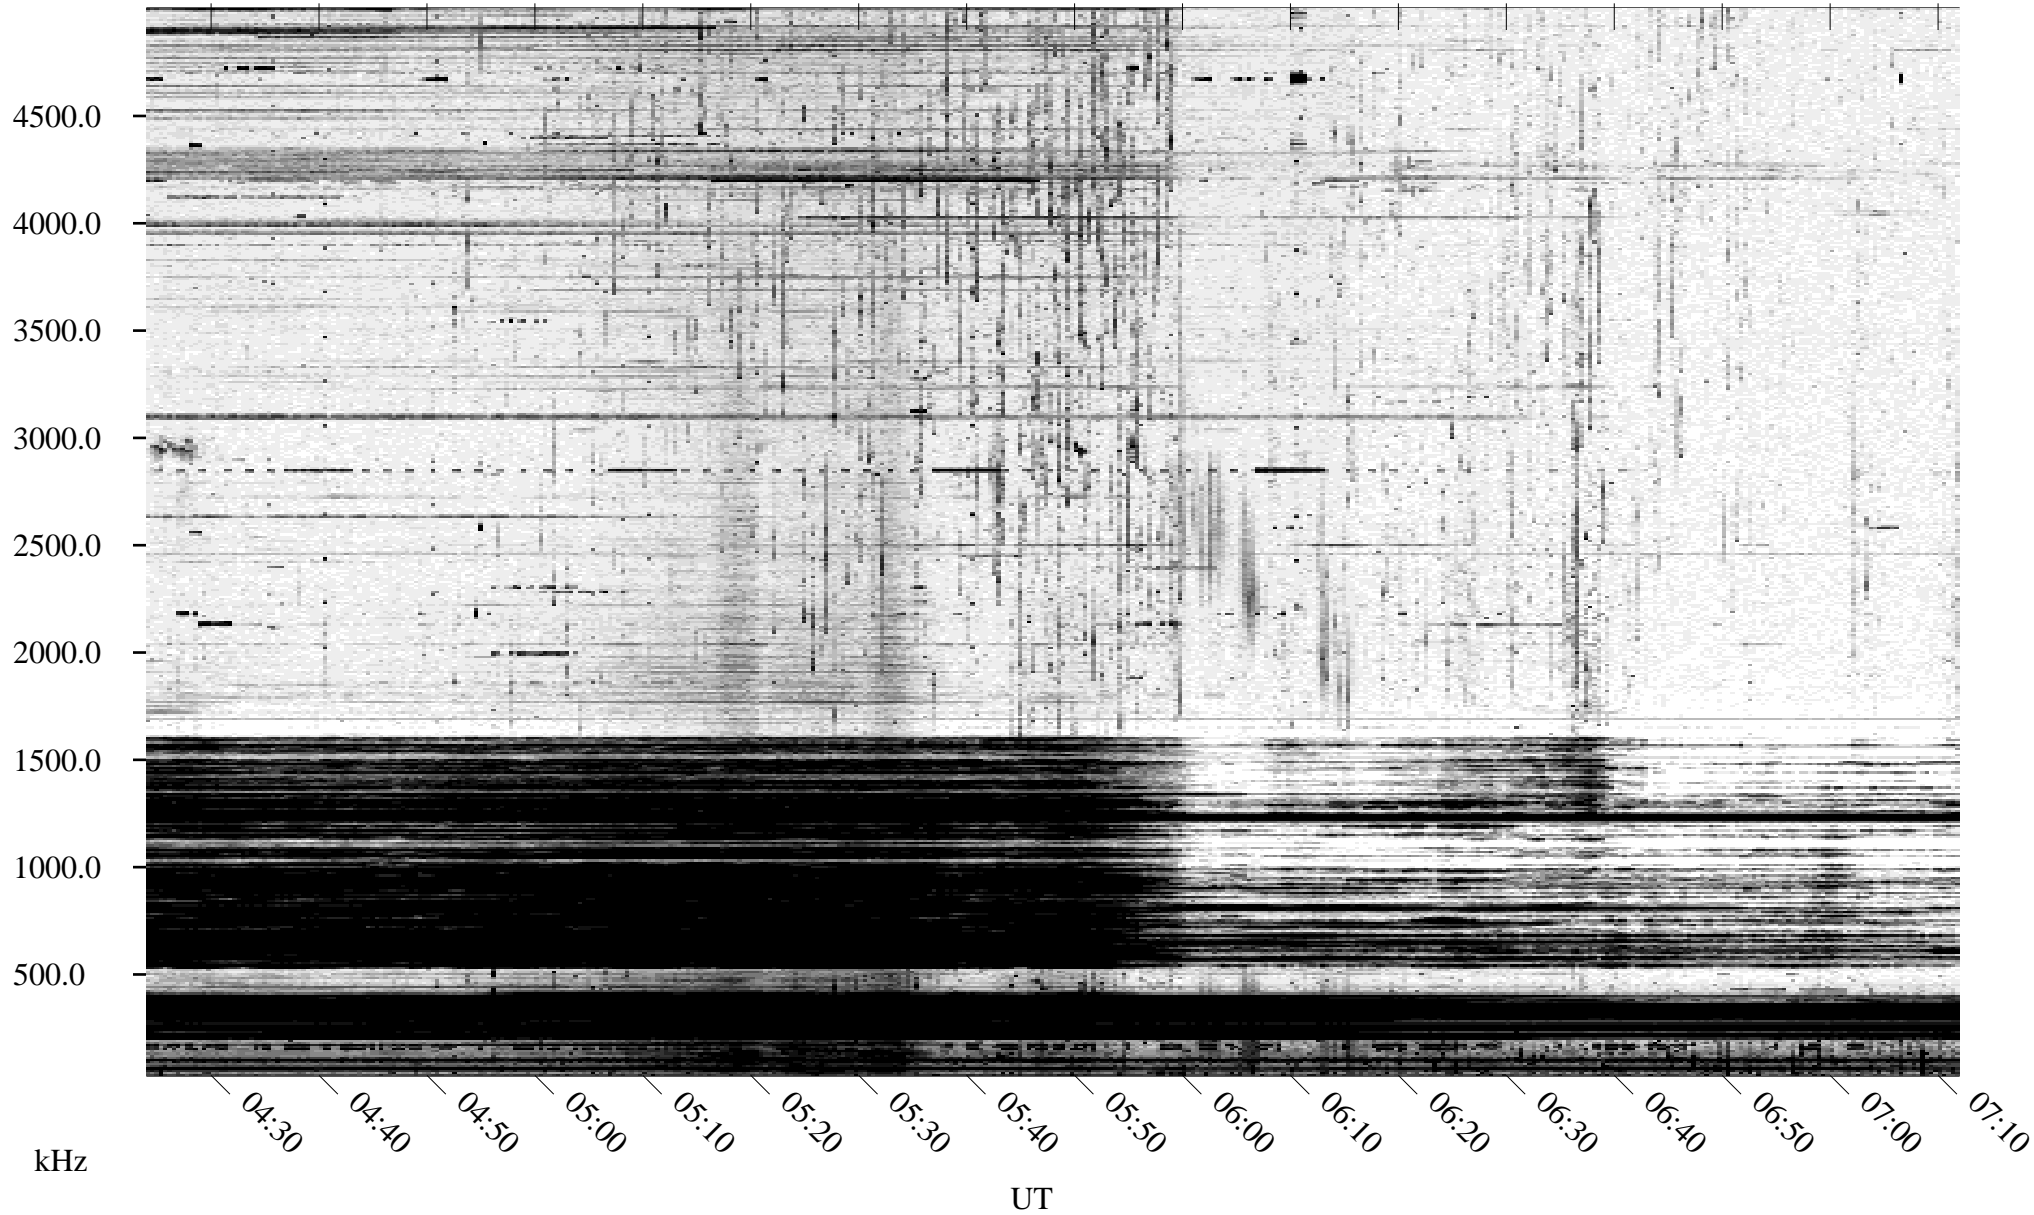

09/27/1995 Churchill, Manitoba

Linear Scale Black = 161 White = 15

ch95270l.r00m max_12

Page 1

09/27/1995 Churchill, Manitoba

Linear Scale Black = 161 White = 15

ch95270l.r00m max_12

Page 2

09/28/1995 Churchill, Manitoba

Linear Scale Black = 161 White = 15

ch95270l.r00m max_12

Page 3

09/28/1995 Churchill, Manitoba

Linear Scale Black = 161 White = 15

ch95270l.r00m max_12

Page 4

09/28/1995 Churchill, Manitoba

Linear Scale Black = 161 White = 15

ch95270l.r00m max_12

Page 5

09/28/1995 Churchill, Manitoba

Linear Scale Black = 161 White = 15

ch95270l.r00m max_12

Page 6

09/28/1995 Churchill, Manitoba

Linear Scale Black = 161 White = 15

ch95270l.r00m max_12

Page 7

09/28/1995 Churchill, Manitoba

Linear Scale Black = 161 White = 15

ch95270l.r00m max_12

Page 8