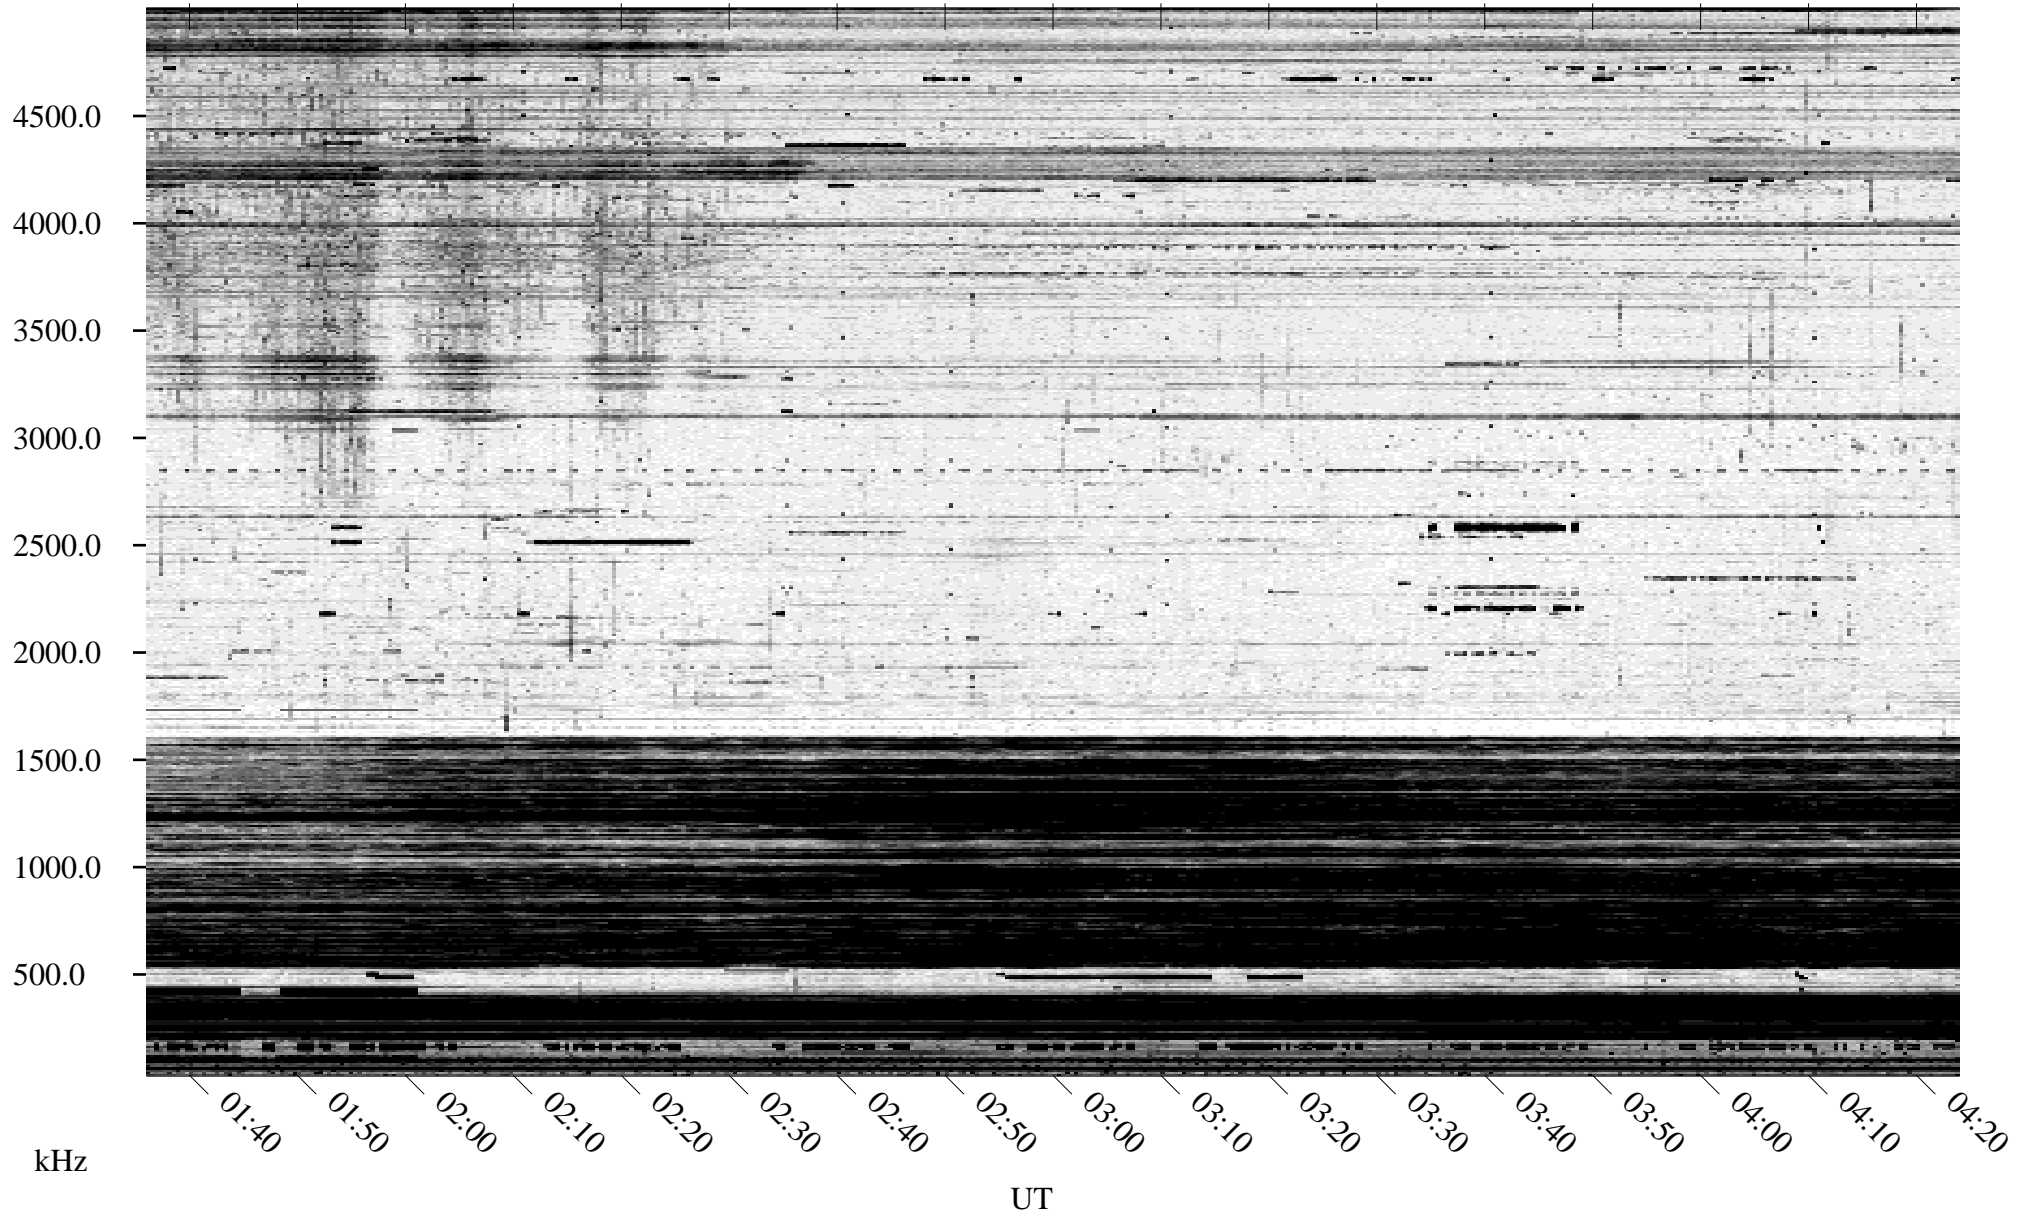

09/27/1995 Churchill, Manitoba

Linear Scale Black = 161 White = 15

ch95270l.r00m max_12

Page 1

09/27/1995 Churchill, Manitoba

Linear Scale Black = 161 White = 15

ch95270l.r00m max_12

Page 2

09/28/1995 Churchill, Manitoba

Linear Scale Black = 161 White = 15

ch95270l.r00m max_12

Page 3

09/28/1995 Churchill, Manitoba

Linear Scale Black = 161 White = 15

ch95270l.r00m max_12

Page 4

09/28/1995 Churchill, Manitoba

Linear Scale Black = 161 White = 15

ch95270l.r00m max_12

Page 5

09/28/1995 Churchill, Manitoba

Linear Scale Black = 161 White = 15

ch95270l.r00m max_12

Page 6

09/28/1995 Churchill, Manitoba

Linear Scale Black = 161 White = 15

ch95270l.r00m max_12

Page 7

09/28/1995 Churchill, Manitoba

Linear Scale Black = 161 White = 15

ch95270l.r00m max_12

Page 8