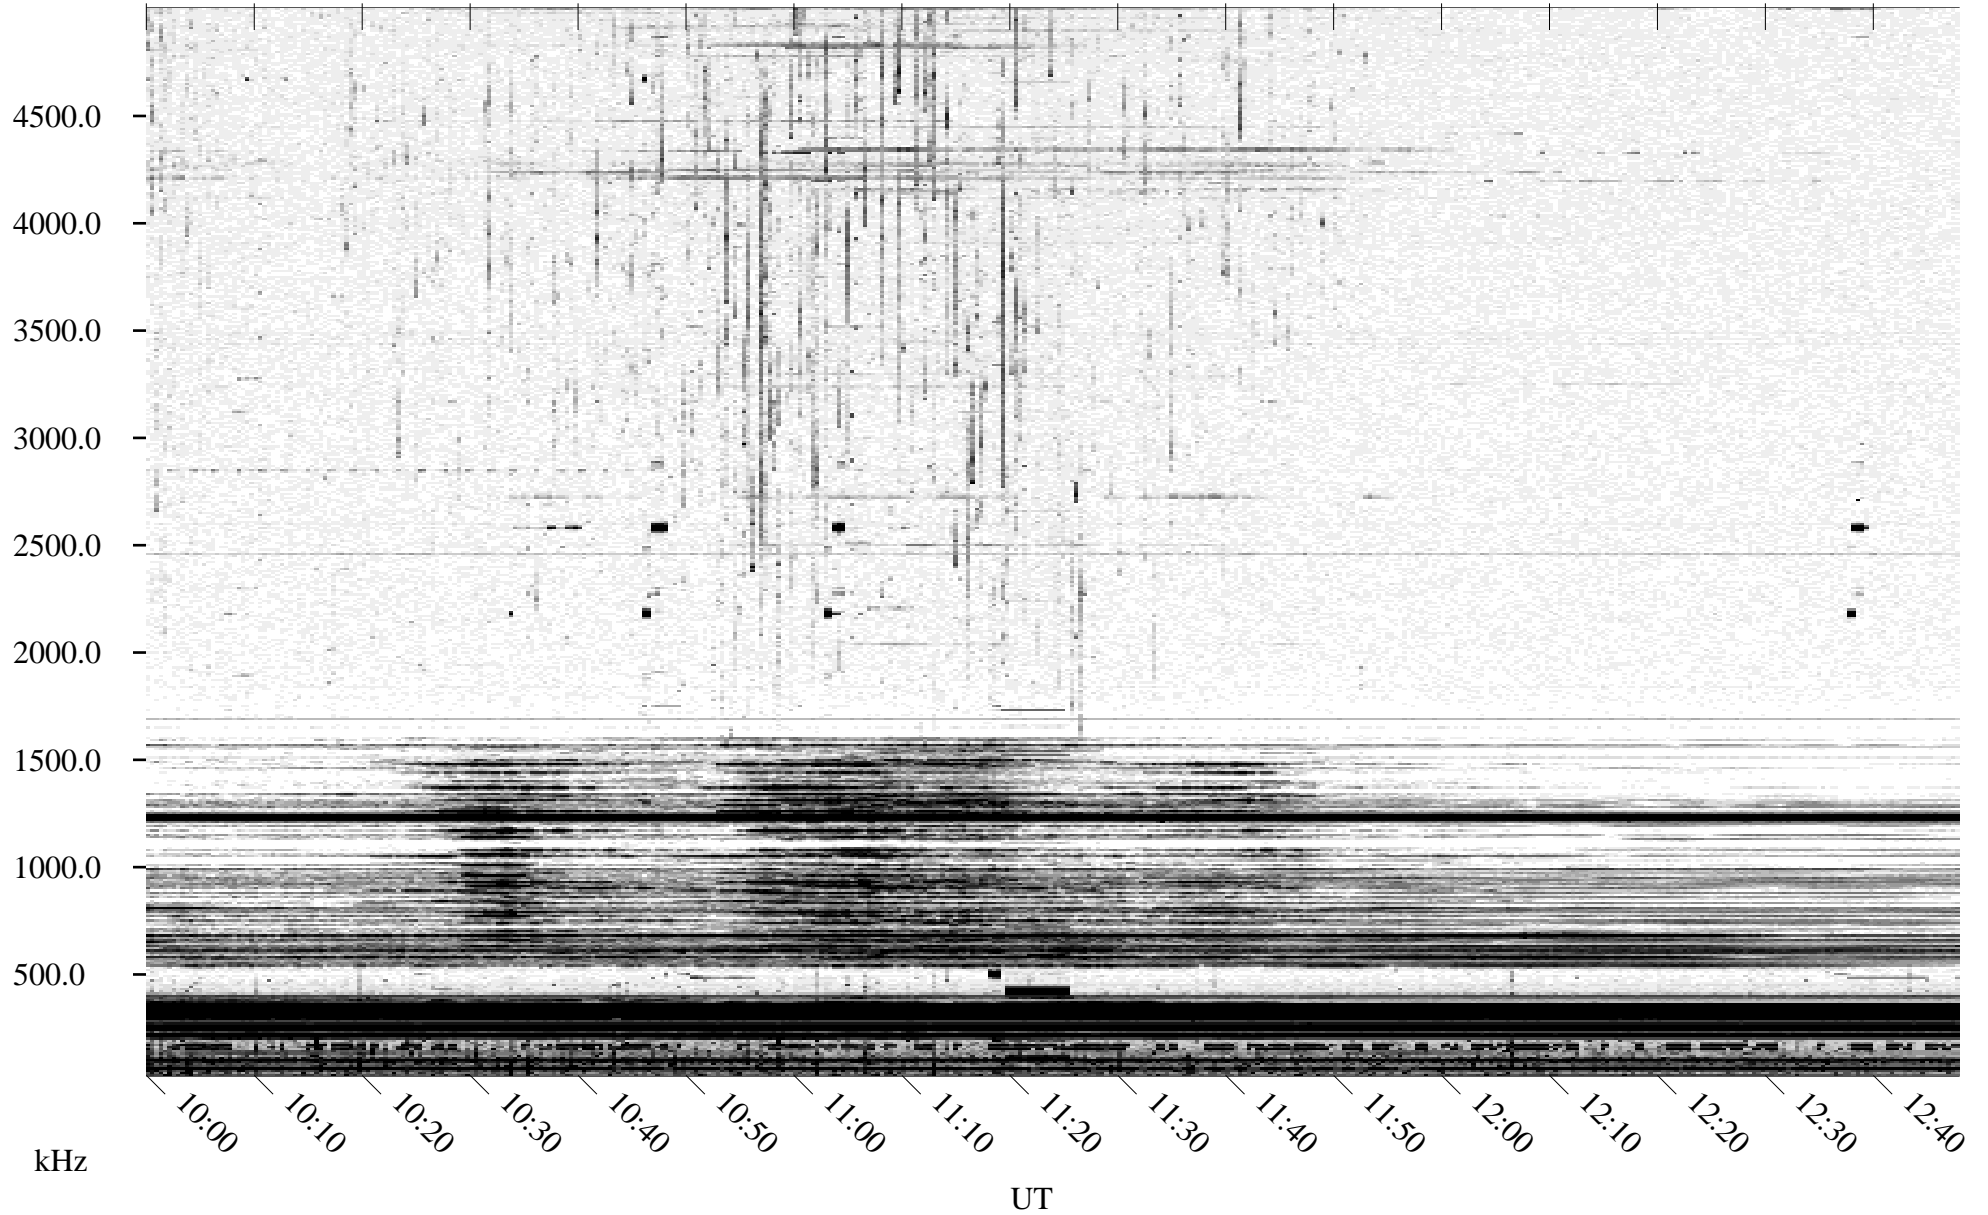

09/27/1995 Churchill, Manitoba

Linear Scale Black = 161 White = 15

ch95270l.r00m max_12

Page 1

09/27/1995 Churchill, Manitoba

Linear Scale Black = 161 White = 15

ch95270l.r00m max_12

Page 2

09/28/1995 Churchill, Manitoba

Linear Scale Black = 161 White = 15

ch95270l.r00m max_12

Page 3

09/28/1995 Churchill, Manitoba

Linear Scale Black = 161 White = 15

ch95270l.r00m max_12

Page 4

09/28/1995 Churchill, Manitoba

Linear Scale Black = 161 White = 15

ch95270l.r00m max_12

Page 5

09/28/1995 Churchill, Manitoba

Linear Scale Black = 161 White = 15

ch95270l.r00m max_12

Page 6

09/28/1995 Churchill, Manitoba

Linear Scale Black = 161 White = 15

ch95270l.r00m max_12

Page 7

09/28/1995 Churchill, Manitoba

Linear Scale Black = 161 White = 15

ch95270l.r00m max_12

Page 8