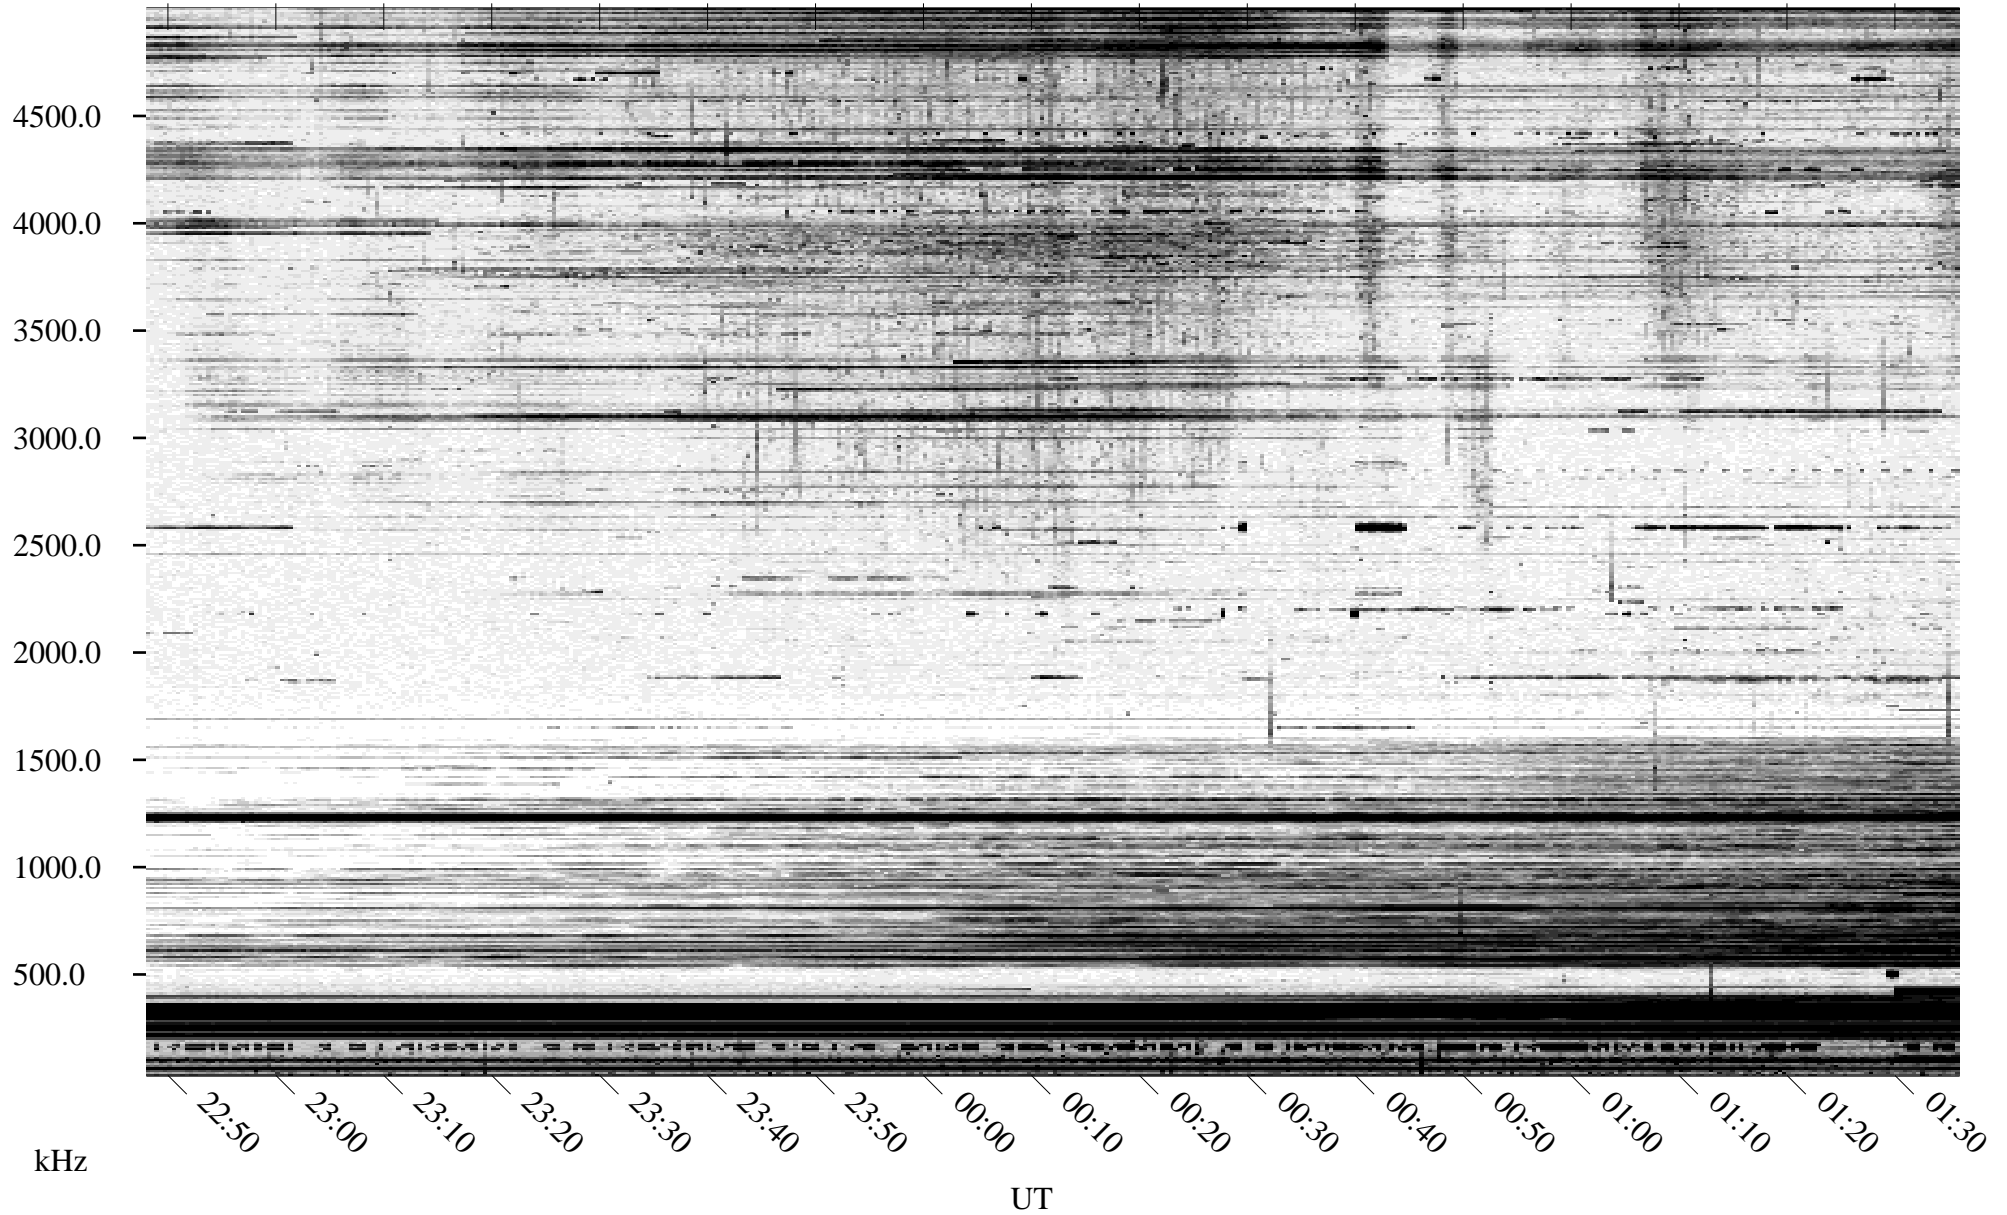

09/27/1995 Churchill, Manitoba

Linear Scale Black = 161 White = 15

ch95270l.r00m max_12

Page 1

09/27/1995 Churchill, Manitoba

Linear Scale Black = 161 White = 15

ch95270l.r00m max_12

Page 2

09/28/1995 Churchill, Manitoba

Linear Scale Black = 161 White = 15

ch95270l.r00m max_12

Page 3

09/28/1995 Churchill, Manitoba

Linear Scale Black = 161 White = 15

ch95270l.r00m max_12

Page 4

09/28/1995 Churchill, Manitoba

Linear Scale Black = 161 White = 15

ch95270l.r00m max_12

Page 5

09/28/1995 Churchill, Manitoba

Linear Scale Black = 161 White = 15

ch95270l.r00m max_12

Page 6

09/28/1995 Churchill, Manitoba

Linear Scale Black = 161 White = 15

ch95270l.r00m max_12

Page 7

09/28/1995 Churchill, Manitoba

Linear Scale Black = 161 White = 15

ch95270l.r00m max_12

Page 8