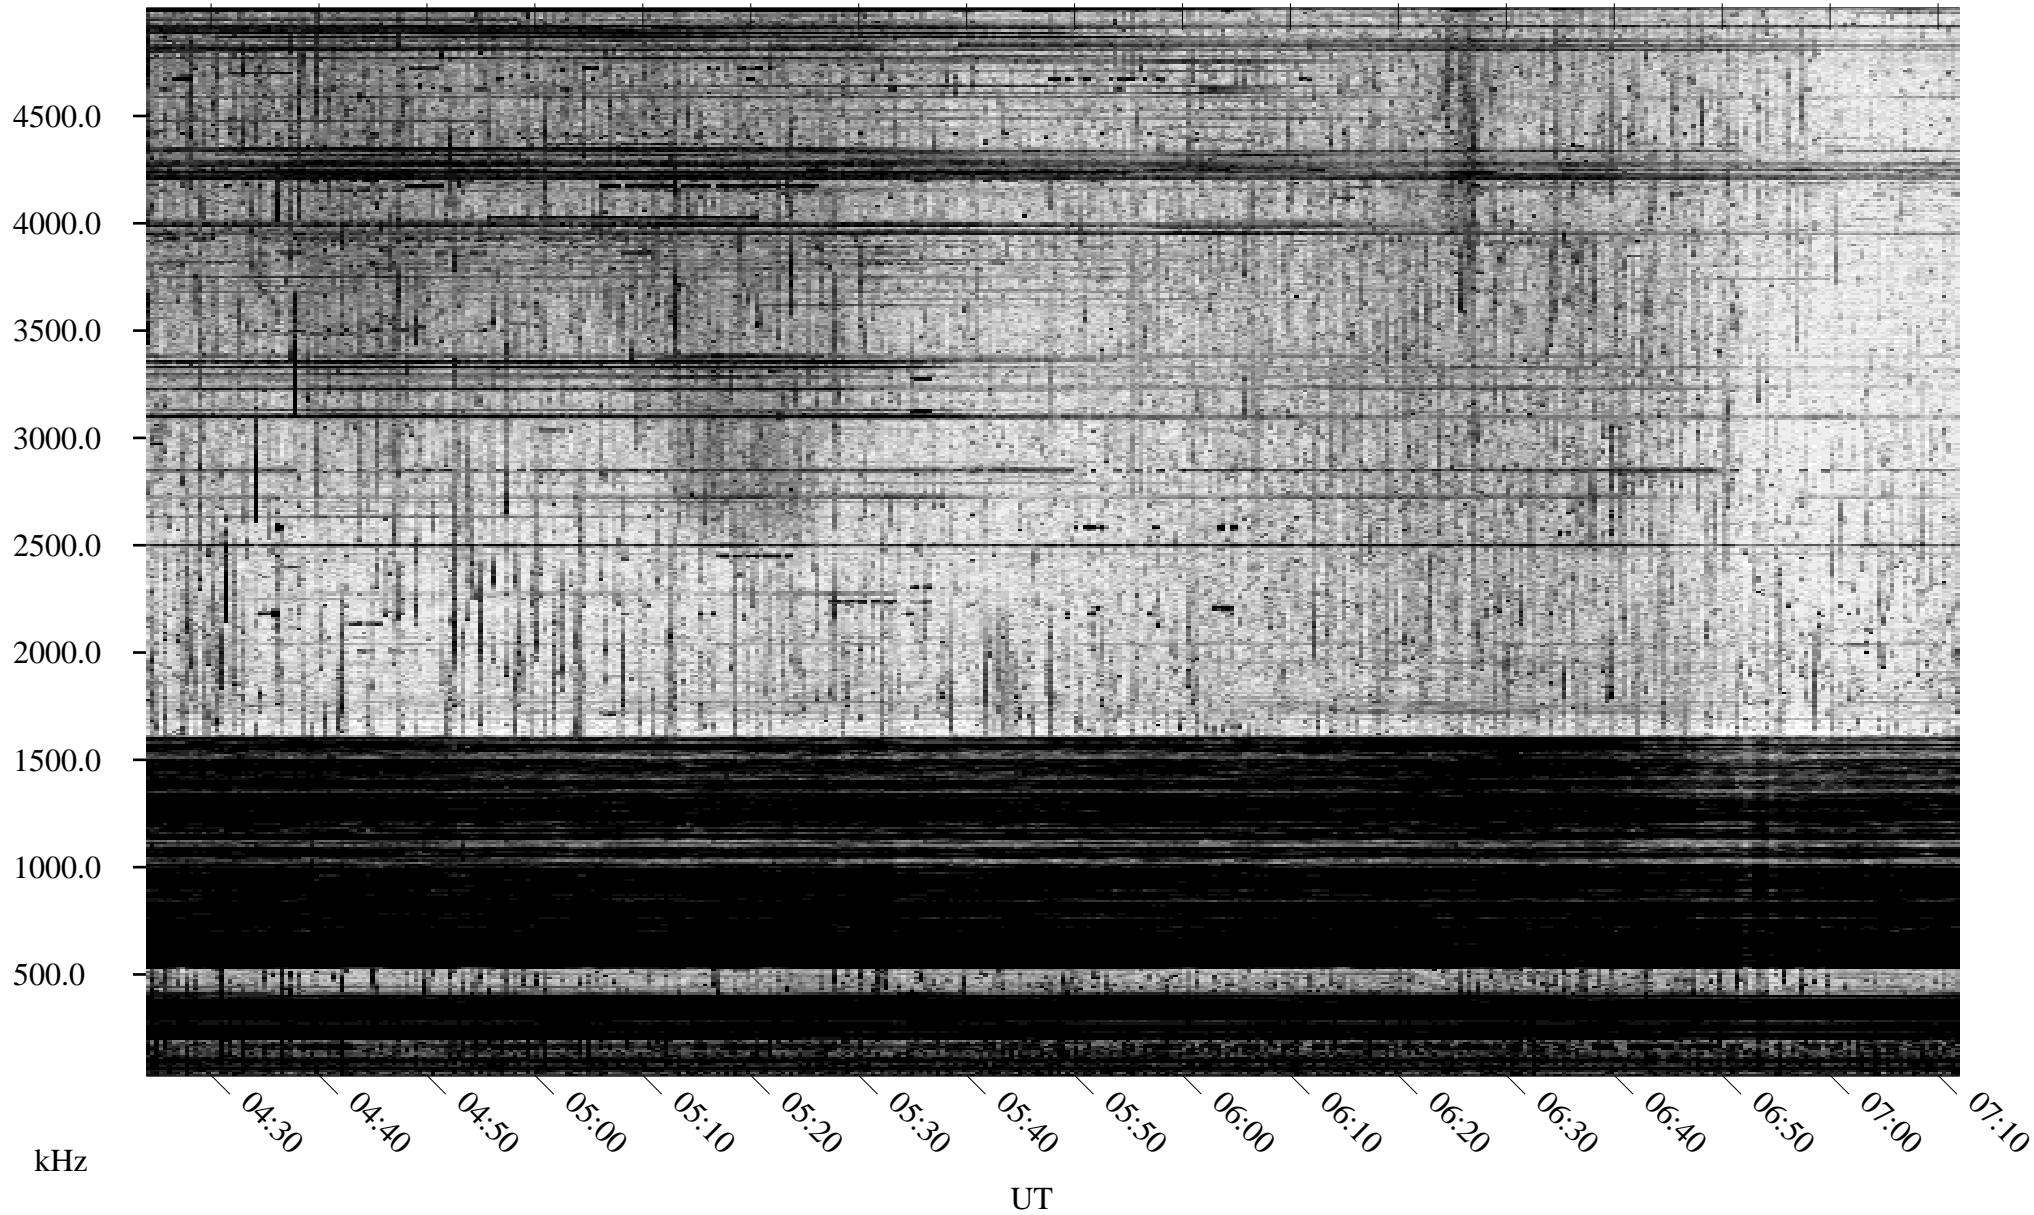

09/28/1995 Churchill, Manitoba

Linear Scale Black = 161 White = 15

ch952711.r00m max_12

Page 1

09/28/1995 Churchill, Manitoba

Linear Scale Black = 161 White = 15

ch952711.r00m max_12

Page 2

09/29/1995 Churchill, Manitoba

Linear Scale Black = 161 White = 15

ch952711.r00m max_12

Page 3

09/29/1995 Churchill, Manitoba

Linear Scale Black = 161 White = 15

ch952711.r00m max_12

Page 4

09/29/1995 Churchill, Manitoba

Linear Scale Black = 161 White = 15

ch952711.r00m max_12

Page 5

09/29/1995 Churchill, Manitoba

Linear Scale Black = 161 White = 15

ch952711.r00m max_12

Page 6

09/29/1995 Churchill, Manitoba

Linear Scale Black = 161 White = 15

ch952711.r00m max_12

Page 7

09/29/1995 Churchill, Manitoba

Linear Scale Black = 161 White = 15

ch952711.r00m max_12

Page 8