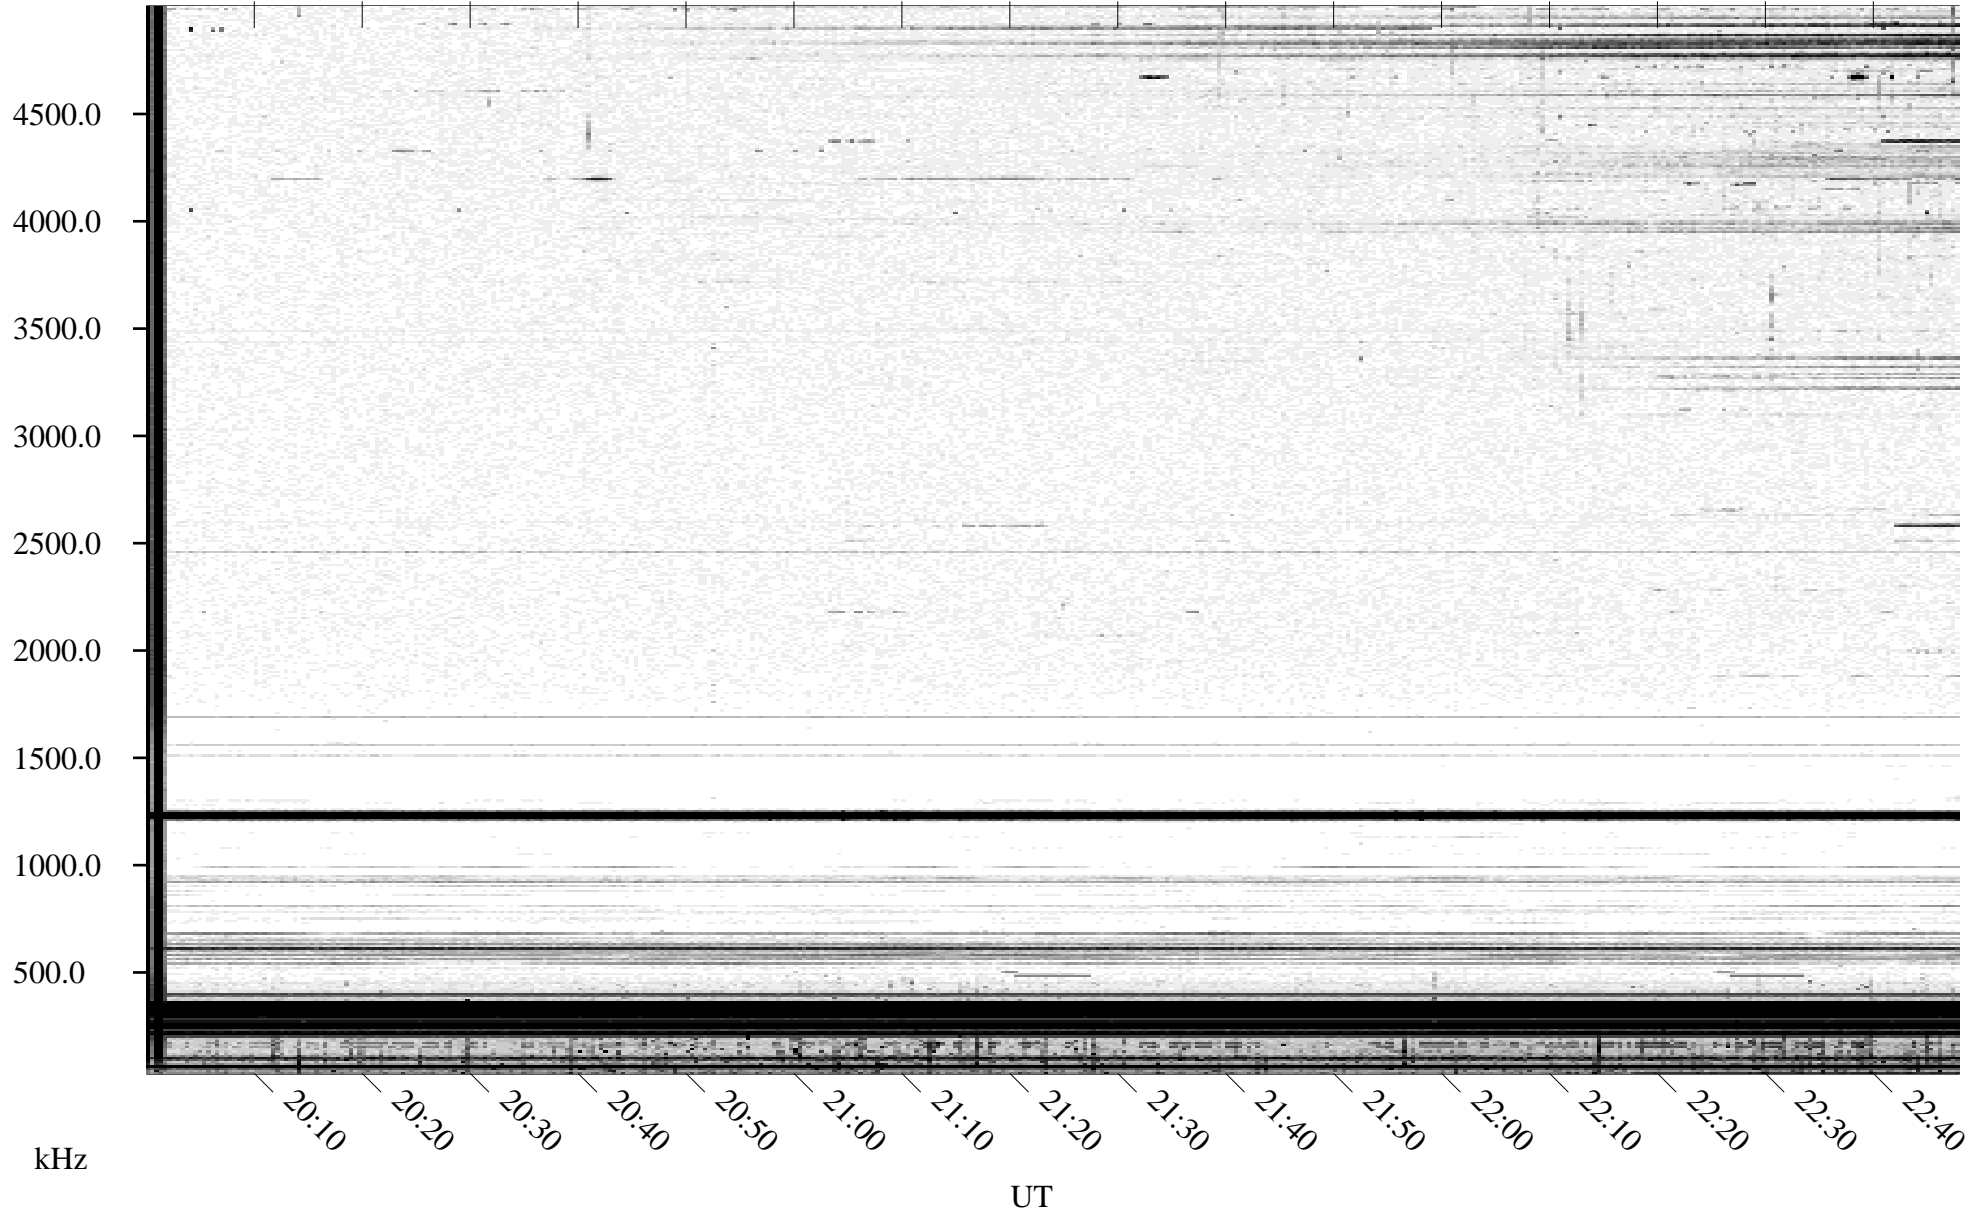

09/28/1995 Churchill, Manitoba

Linear Scale Black = 161 White = 15

ch952711.r00m max_12

Page 1

09/28/1995 Churchill, Manitoba

Linear Scale Black = 161 White = 15

ch952711.r00m max_12

Page 2

09/29/1995 Churchill, Manitoba

Linear Scale Black = 161 White = 15

ch952711.r00m max_12

Page 3

09/29/1995 Churchill, Manitoba

Linear Scale Black = 161 White = 15

ch952711.r00m max_12

Page 4

09/29/1995 Churchill, Manitoba

Linear Scale Black = 161 White = 15

ch952711.r00m max_12

Page 5

09/29/1995 Churchill, Manitoba

Linear Scale Black = 161 White = 15

ch952711.r00m max_12

Page 6

09/29/1995 Churchill, Manitoba

Linear Scale Black = 161 White = 15

ch952711.r00m max_12

Page 7

09/29/1995 Churchill, Manitoba

Linear Scale Black = 161 White = 15

ch952711.r00m max_12

Page 8