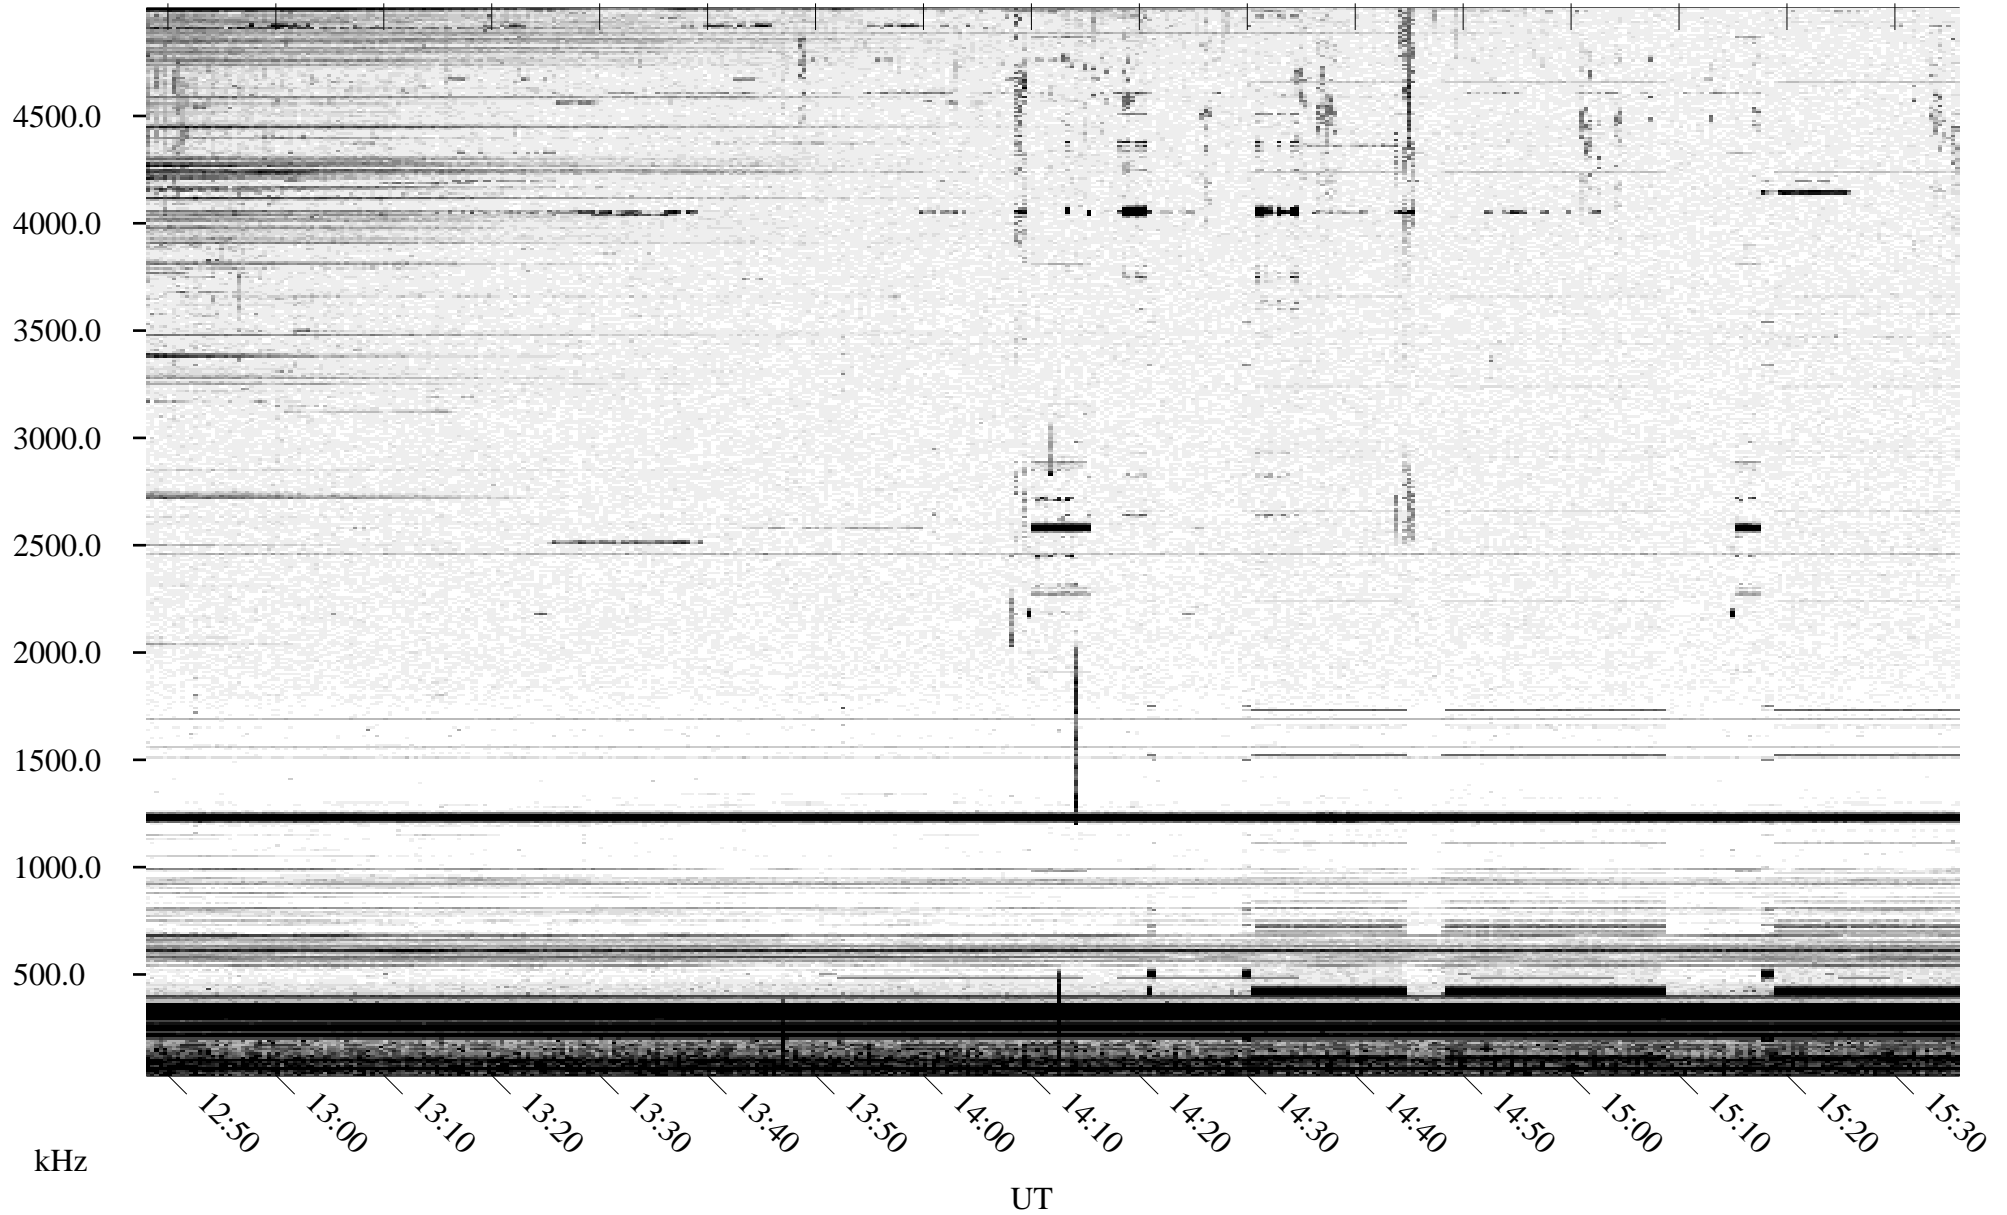

09/28/1995 Churchill, Manitoba

Linear Scale Black = 161 White = 15

ch952711.r00m max_12

Page 1

09/28/1995 Churchill, Manitoba

Linear Scale Black = 161 White = 15

ch952711.r00m max_12

Page 2

09/29/1995 Churchill, Manitoba

Linear Scale Black = 161 White = 15

ch952711.r00m max_12

Page 3

09/29/1995 Churchill, Manitoba

Linear Scale Black = 161 White = 15

ch952711.r00m max_12

Page 4

09/29/1995 Churchill, Manitoba

Linear Scale Black = 161 White = 15

ch952711.r00m max_12

Page 5

09/29/1995 Churchill, Manitoba

Linear Scale Black = 161 White = 15

ch952711.r00m max_12

Page 6

09/29/1995 Churchill, Manitoba

Linear Scale Black = 161 White = 15

ch952711.r00m max_12

Page 7

09/29/1995 Churchill, Manitoba

Linear Scale Black = 161 White = 15

ch952711.r00m max_12

Page 8