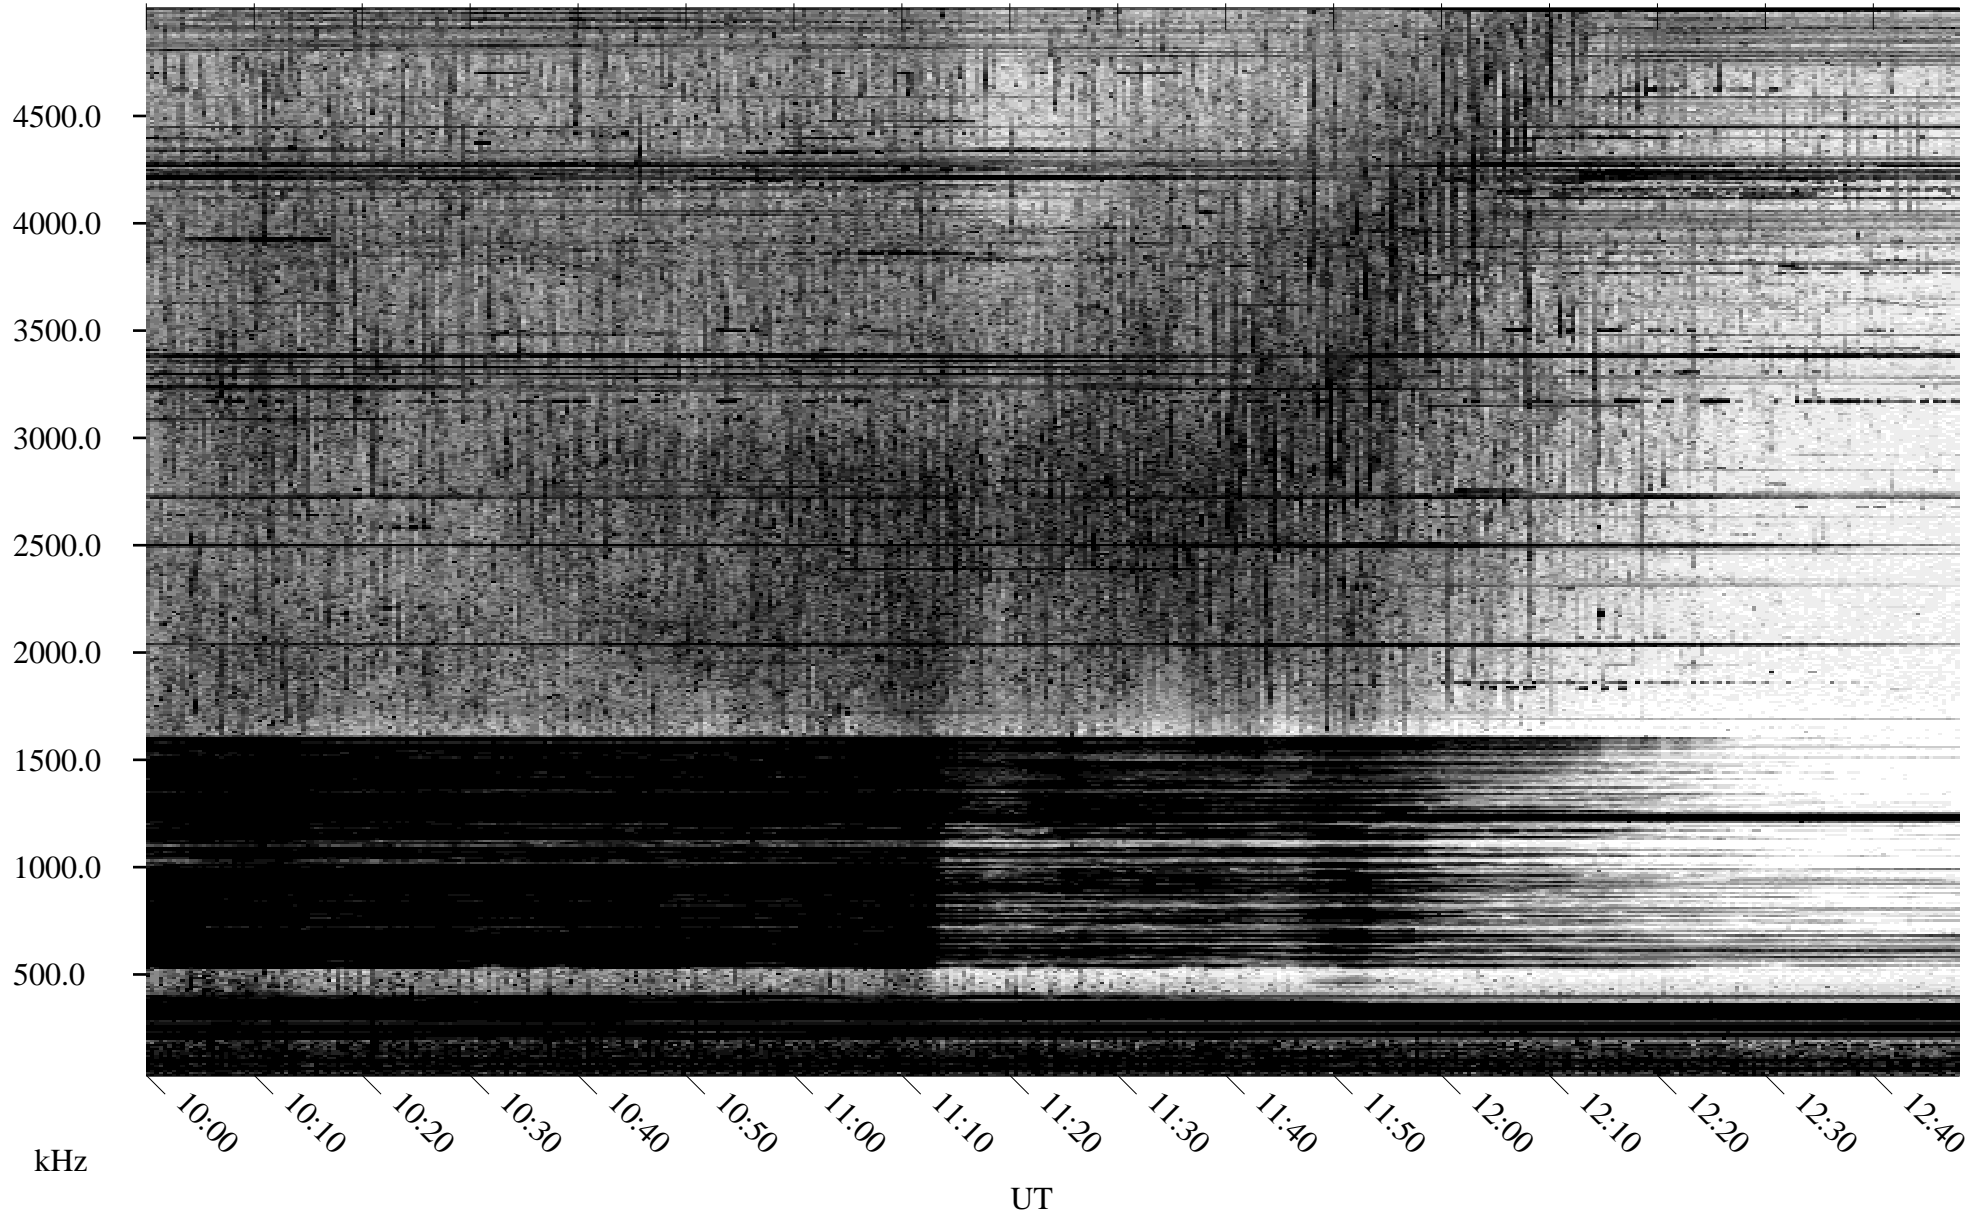

09/28/1995 Churchill, Manitoba

Linear Scale Black = 161 White = 15

ch952711.r00m max_12

Page 1

09/28/1995 Churchill, Manitoba

Linear Scale Black = 161 White = 15

ch952711.r00m max_12

Page 2

09/29/1995 Churchill, Manitoba

Linear Scale Black = 161 White = 15

ch952711.r00m max_12

Page 3

09/29/1995 Churchill, Manitoba

Linear Scale Black = 161 White = 15

ch952711.r00m max_12

Page 4

09/29/1995 Churchill, Manitoba

Linear Scale Black = 161 White = 15

ch952711.r00m max_12

Page 5

09/29/1995 Churchill, Manitoba

Linear Scale Black = 161 White = 15

ch952711.r00m max_12

Page 6

09/29/1995 Churchill, Manitoba

Linear Scale Black = 161 White = 15

ch952711.r00m max_12

Page 7

09/29/1995 Churchill, Manitoba

Linear Scale Black = 161 White = 15

ch952711.r00m max_12

Page 8