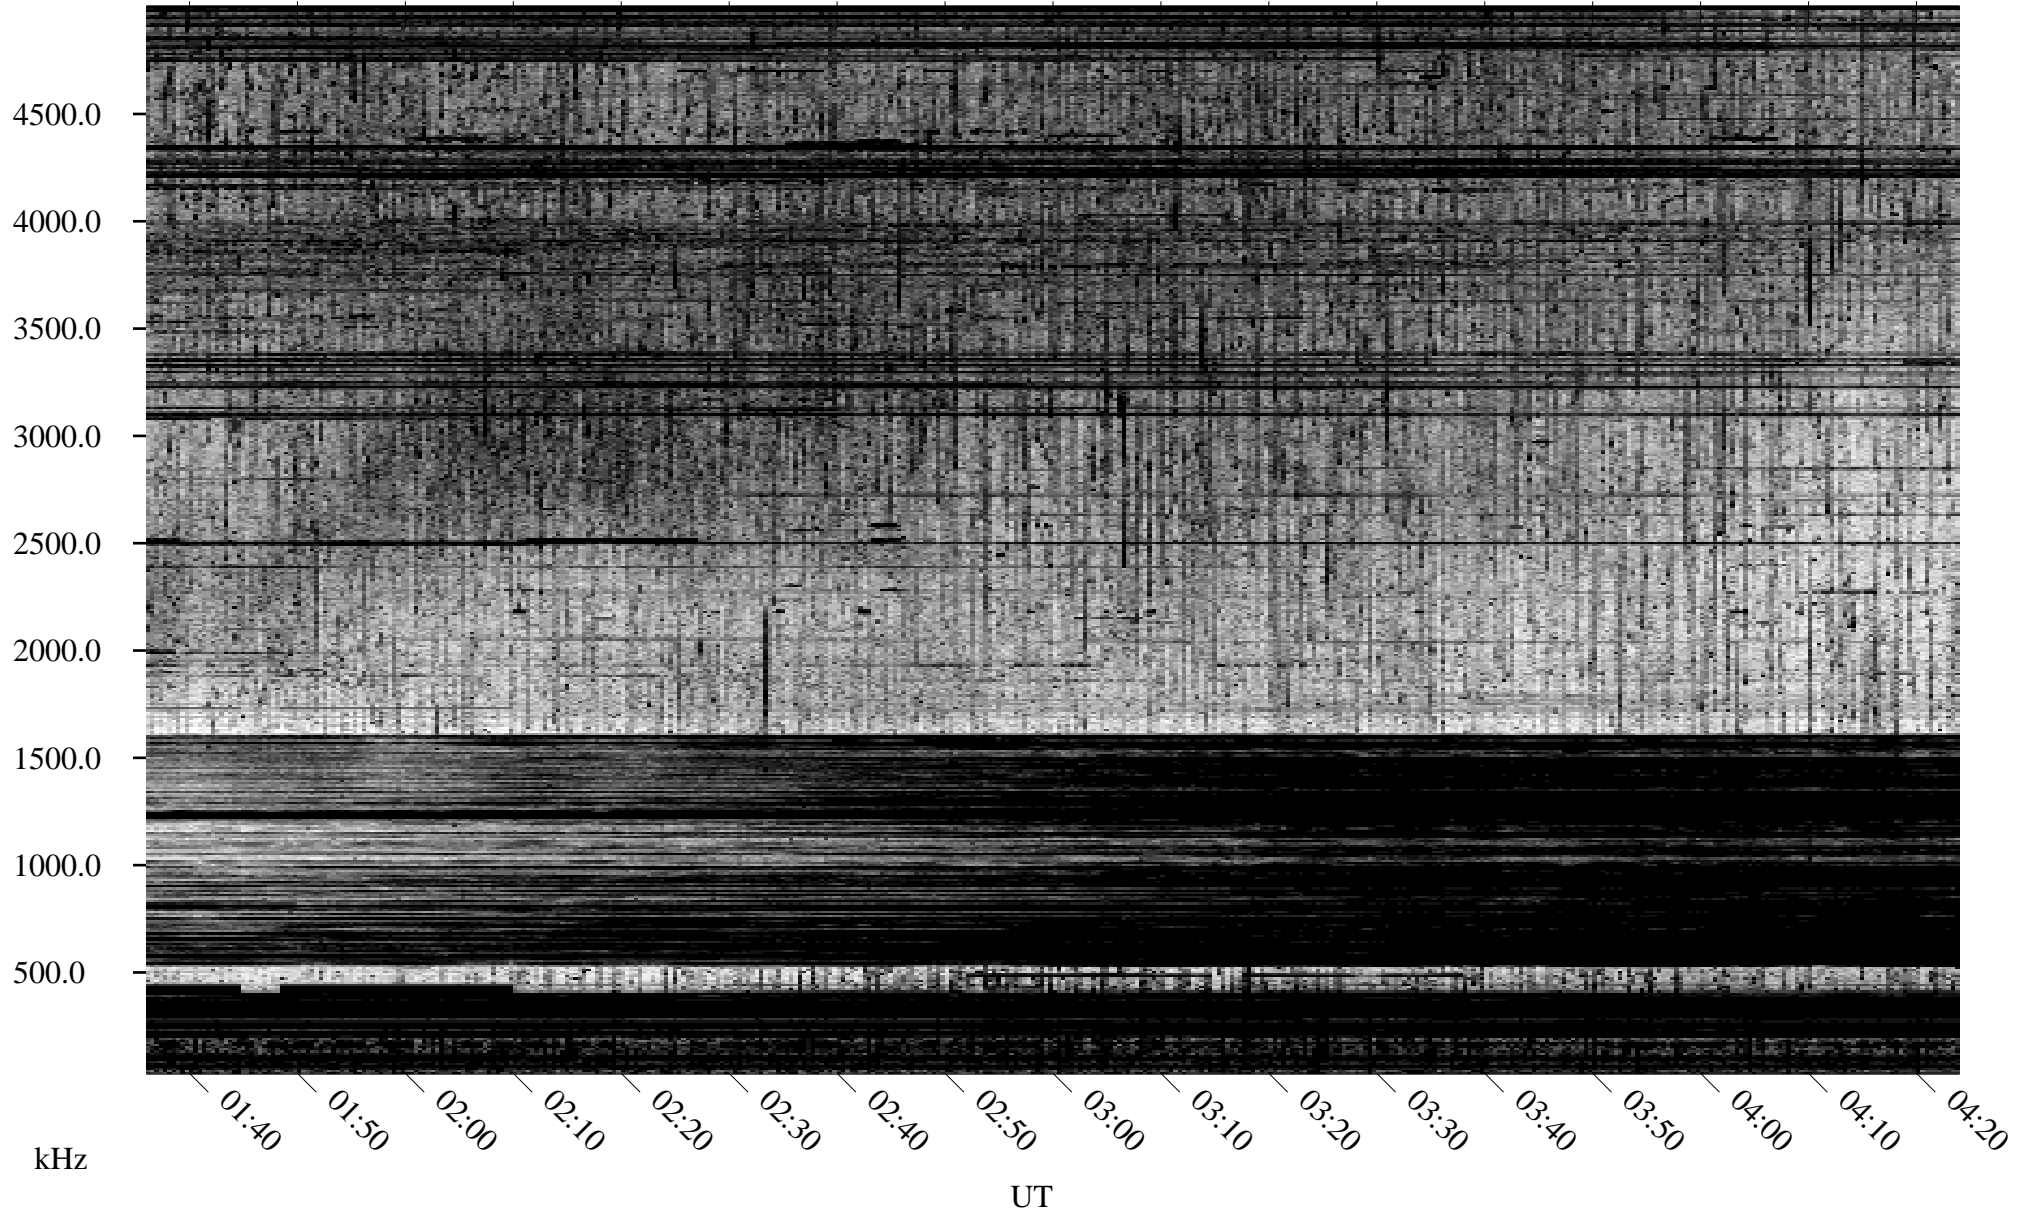

09/28/1995 Churchill, Manitoba

Linear Scale Black = 161 White = 15

ch952711.r00m max_12

Page 1

09/28/1995 Churchill, Manitoba

Linear Scale Black = 161 White = 15

ch952711.r00m max_12

Page 2

09/29/1995 Churchill, Manitoba

Linear Scale Black = 161 White = 15

ch952711.r00m max_12

Page 3

09/29/1995 Churchill, Manitoba

Linear Scale Black = 161 White = 15

ch952711.r00m max_12

Page 4

09/29/1995 Churchill, Manitoba

Linear Scale Black = 161 White = 15

ch952711.r00m max_12

Page 5

09/29/1995 Churchill, Manitoba

Linear Scale Black = 161 White = 15

ch952711.r00m max_12

Page 6

09/29/1995 Churchill, Manitoba

Linear Scale Black = 161 White = 15

ch952711.r00m max_12

Page 7

09/29/1995 Churchill, Manitoba

Linear Scale Black = 161 White = 15

ch952711.r00m max_12

Page 8