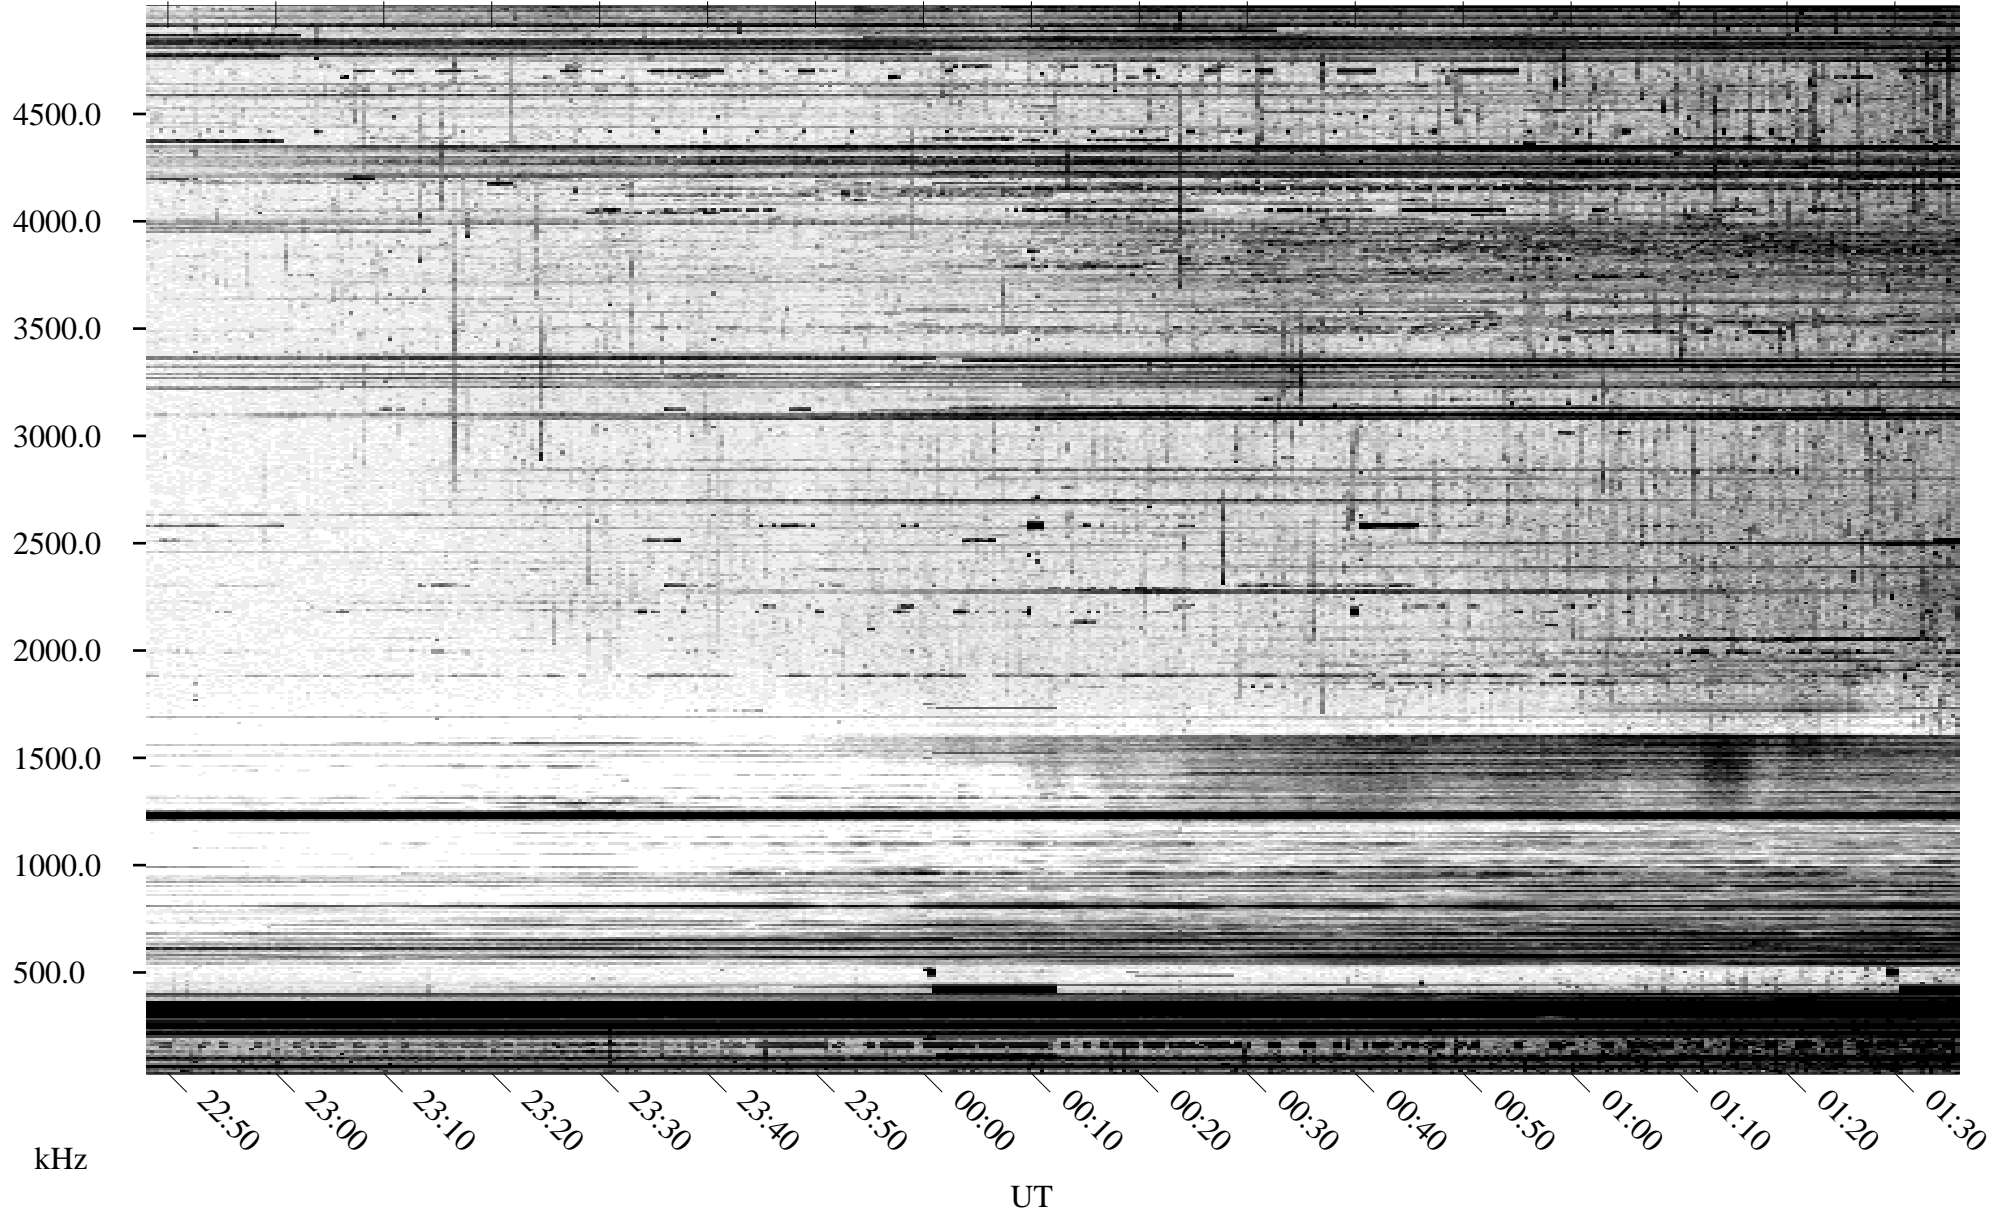

09/28/1995 Churchill, Manitoba

Linear Scale Black = 161 White = 15

ch952711.r00m max_12

Page 1

09/28/1995 Churchill, Manitoba

Linear Scale Black = 161 White = 15

ch952711.r00m max_12

Page 2

09/29/1995 Churchill, Manitoba

Linear Scale Black = 161 White = 15

ch952711.r00m max_12

Page 3

09/29/1995 Churchill, Manitoba

Linear Scale Black = 161 White = 15

ch952711.r00m max_12

Page 4

09/29/1995 Churchill, Manitoba

Linear Scale Black = 161 White = 15

ch952711.r00m max_12

Page 5

09/29/1995 Churchill, Manitoba

Linear Scale Black = 161 White = 15

ch952711.r00m max_12

Page 6

09/29/1995 Churchill, Manitoba

Linear Scale Black = 161 White = 15

ch952711.r00m max_12

Page 7

09/29/1995 Churchill, Manitoba

Linear Scale Black = 161 White = 15

ch952711.r00m max_12

Page 8