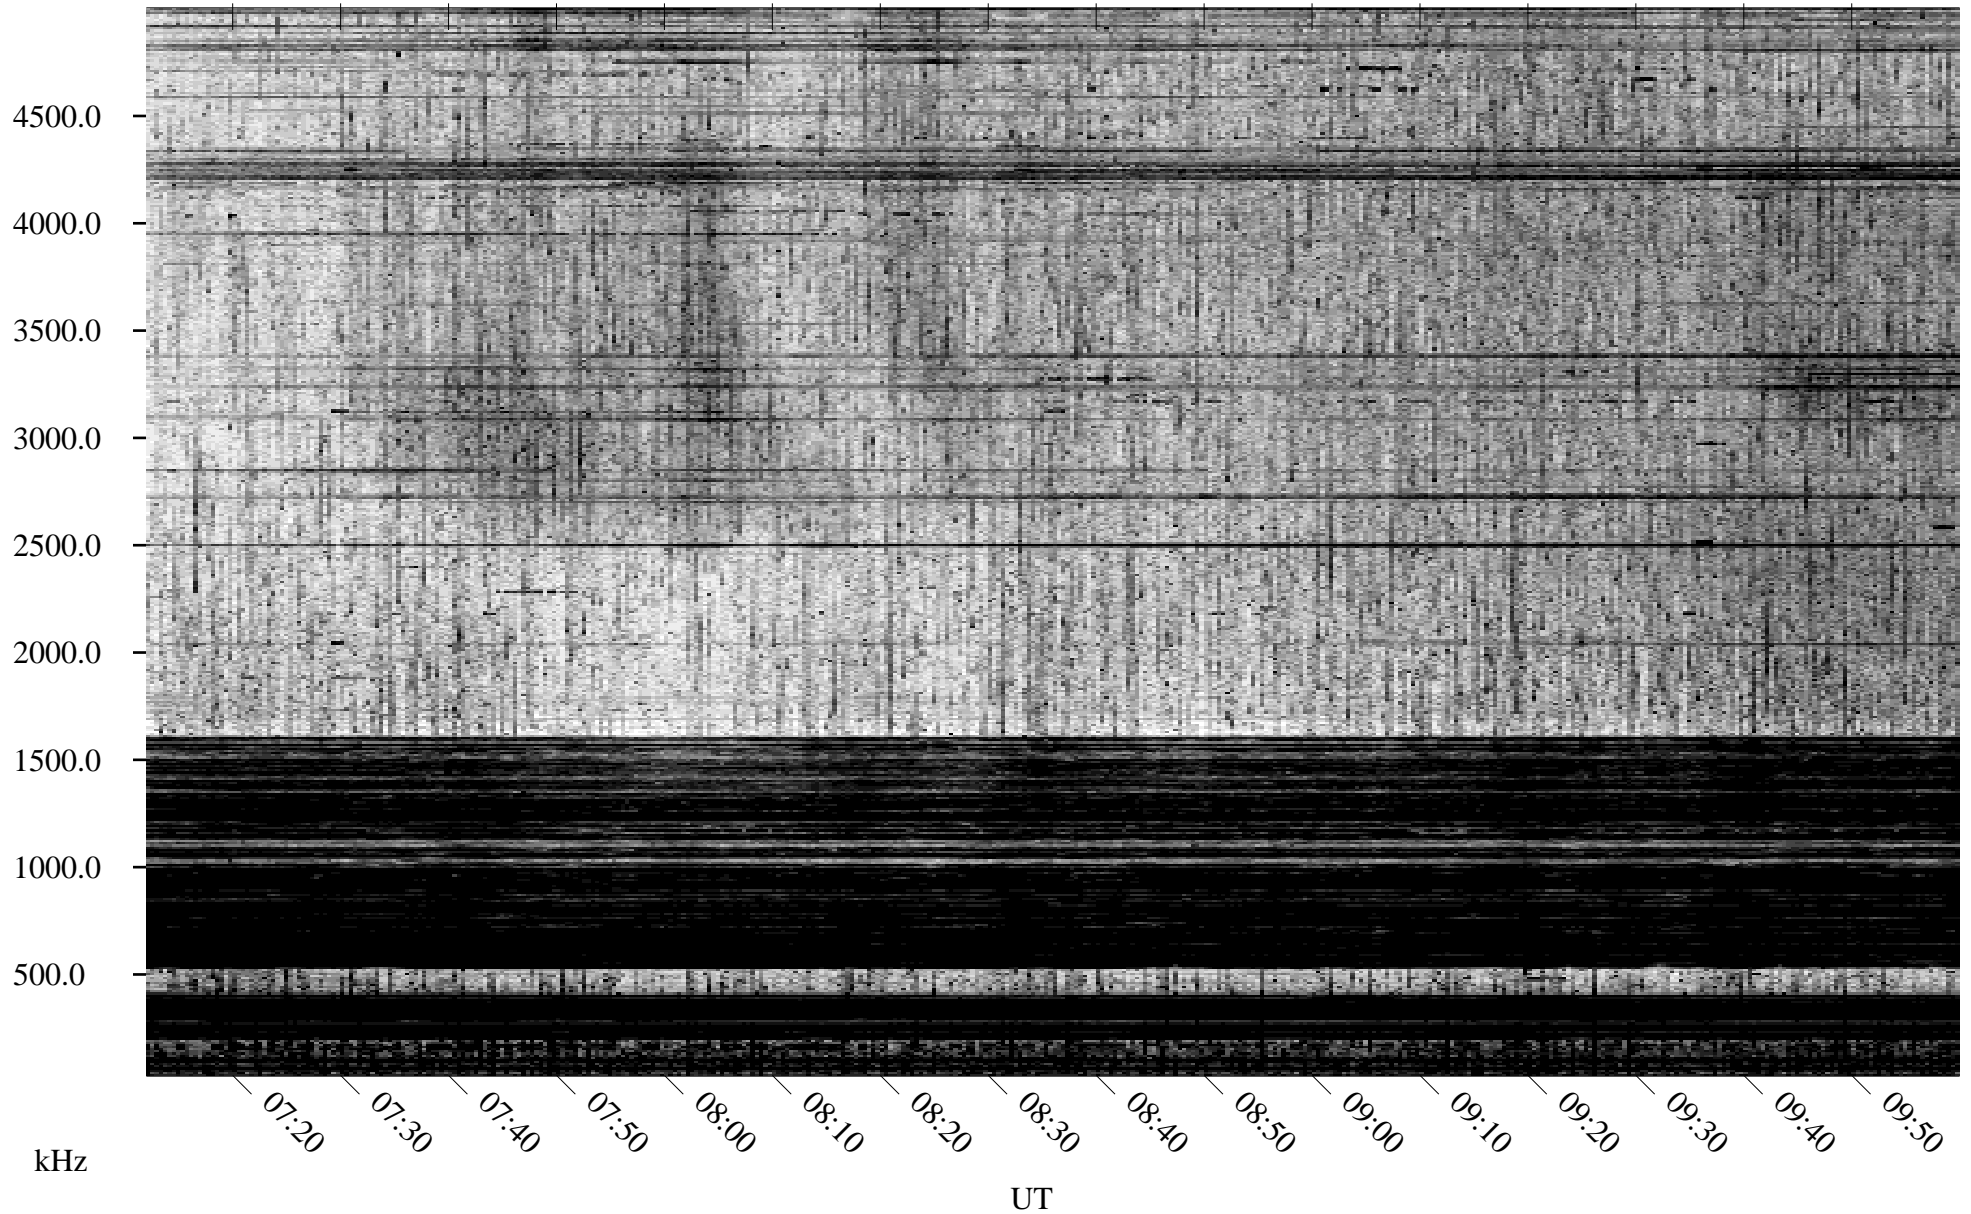

09/28/1995 Churchill, Manitoba

Linear Scale Black = 161 White = 15

ch952711.r00m max_12

Page 1

09/28/1995 Churchill, Manitoba

Linear Scale Black = 161 White = 15

ch952711.r00m max_12

Page 2

09/29/1995 Churchill, Manitoba

Linear Scale Black = 161 White = 15

ch952711.r00m max_12

Page 3

09/29/1995 Churchill, Manitoba

Linear Scale Black = 161 White = 15

ch952711.r00m max_12

Page 4

09/29/1995 Churchill, Manitoba

Linear Scale Black = 161 White = 15

ch952711.r00m max_12

Page 5

09/29/1995 Churchill, Manitoba

Linear Scale Black = 161 White = 15

ch952711.r00m max_12

Page 6

09/29/1995 Churchill, Manitoba

Linear Scale Black = 161 White = 15

ch952711.r00m max_12

Page 7

09/29/1995 Churchill, Manitoba

Linear Scale Black = 161 White = 15

ch952711.r00m max_12

Page 8