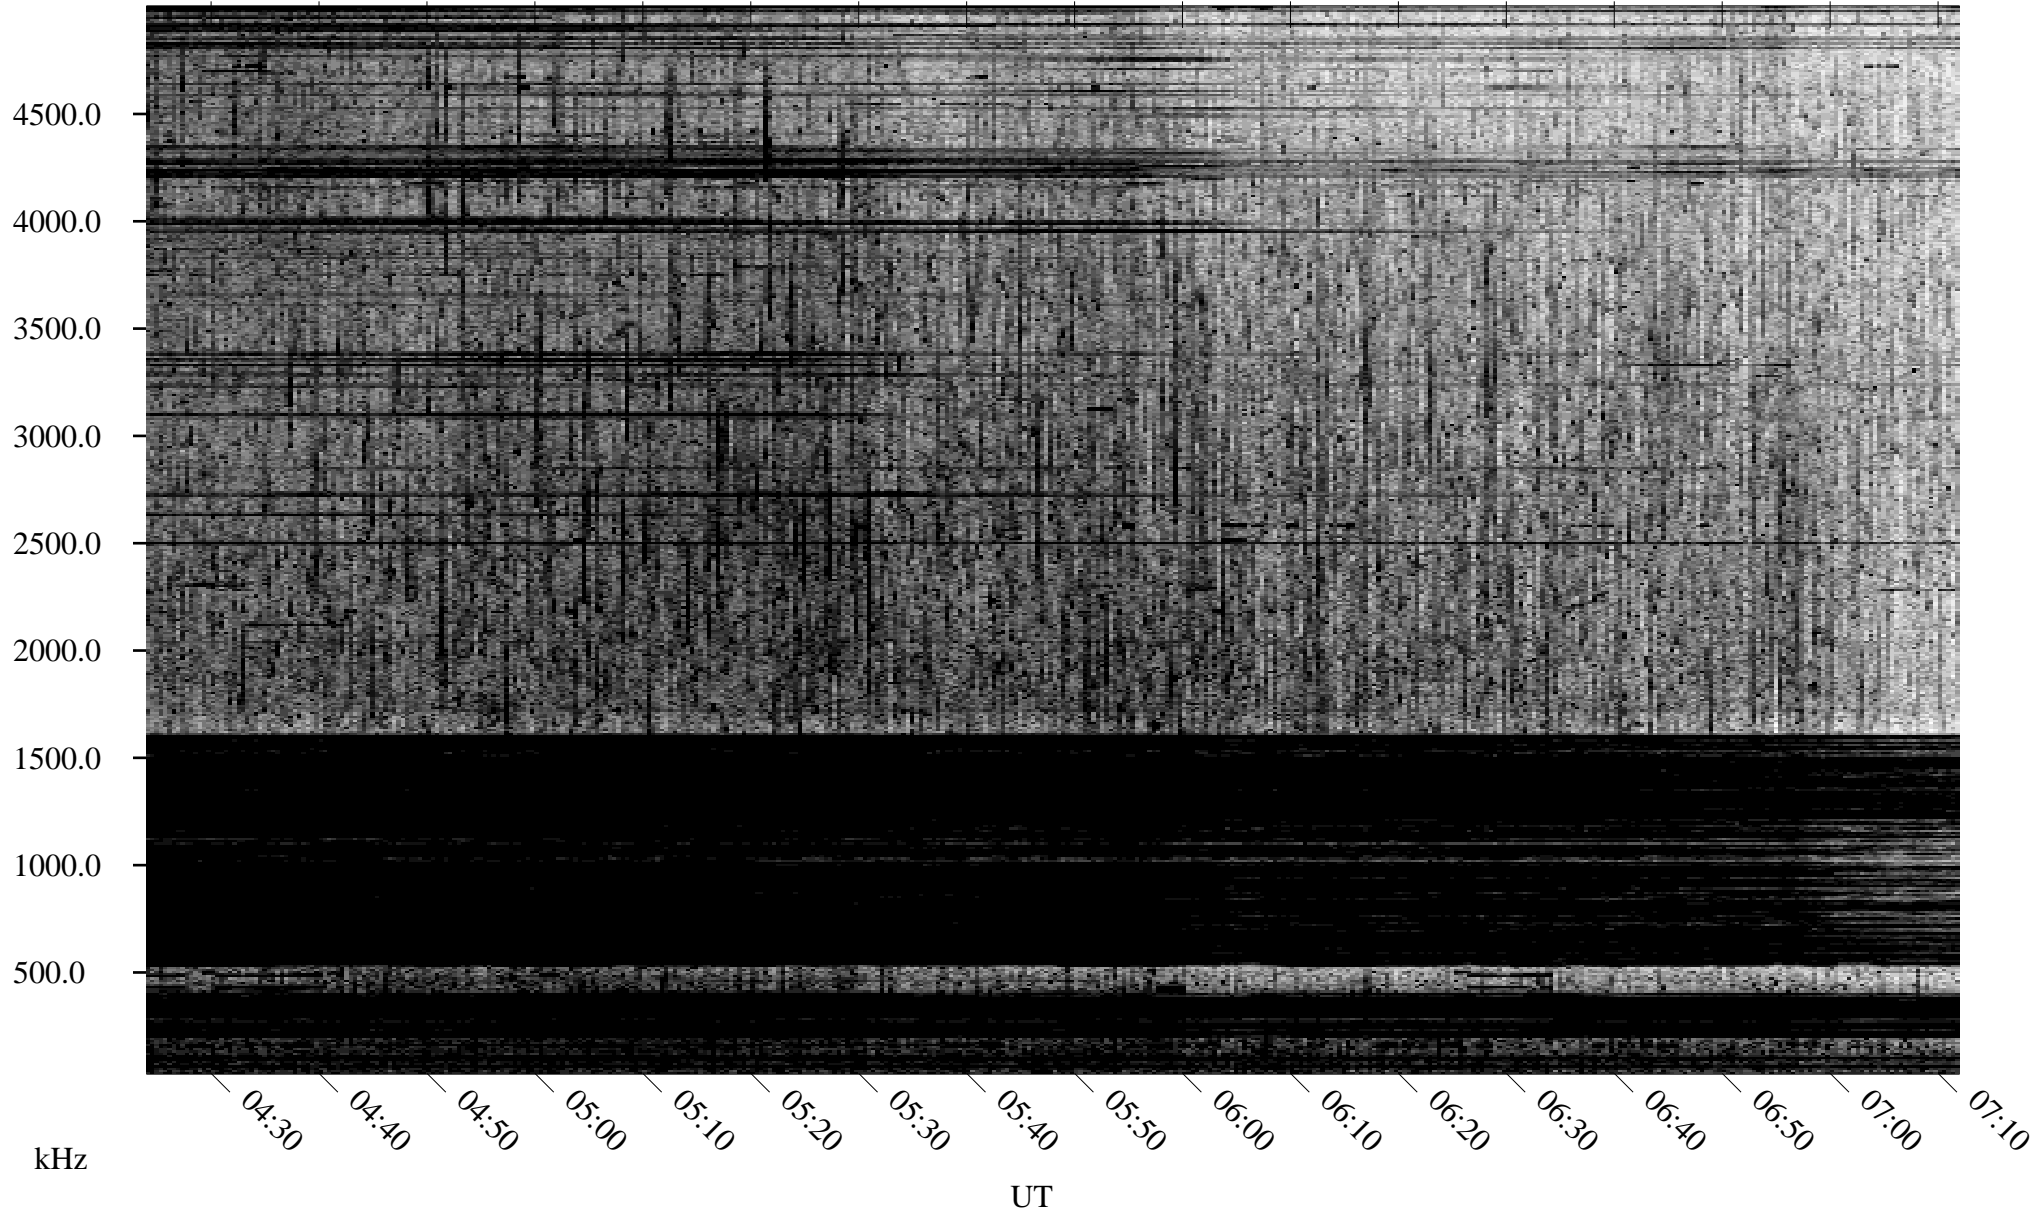

09/29/1995 Churchill, Manitoba

Linear Scale Black = 161 White = 15

ch95272l.r00m max_12

Page 1

09/29/1995 Churchill, Manitoba

Linear Scale Black = 161 White = 15

ch95272l.r00m max_12

Page 2

09/30/1995 Churchill, Manitoba

Linear Scale Black = 161 White = 15

ch95272l.r00m max_12

Page 3

09/30/1995 Churchill, Manitoba

Linear Scale Black = 161 White = 15

ch95272l.r00m max_12

Page 4

09/30/1995 Churchill, Manitoba

Linear Scale Black = 161 White = 15

ch95272l.r00m max_12

Page 5

09/30/1995 Churchill, Manitoba

Linear Scale Black = 161 White = 15

ch95272l.r00m max_12

Page 6

09/30/1995 Churchill, Manitoba

Linear Scale Black = 161 White = 15

ch95272l.r00m max_12

Page 7

09/30/1995 Churchill, Manitoba

Linear Scale Black = 161 White = 15

ch95272l.r00m max_12

Page 8