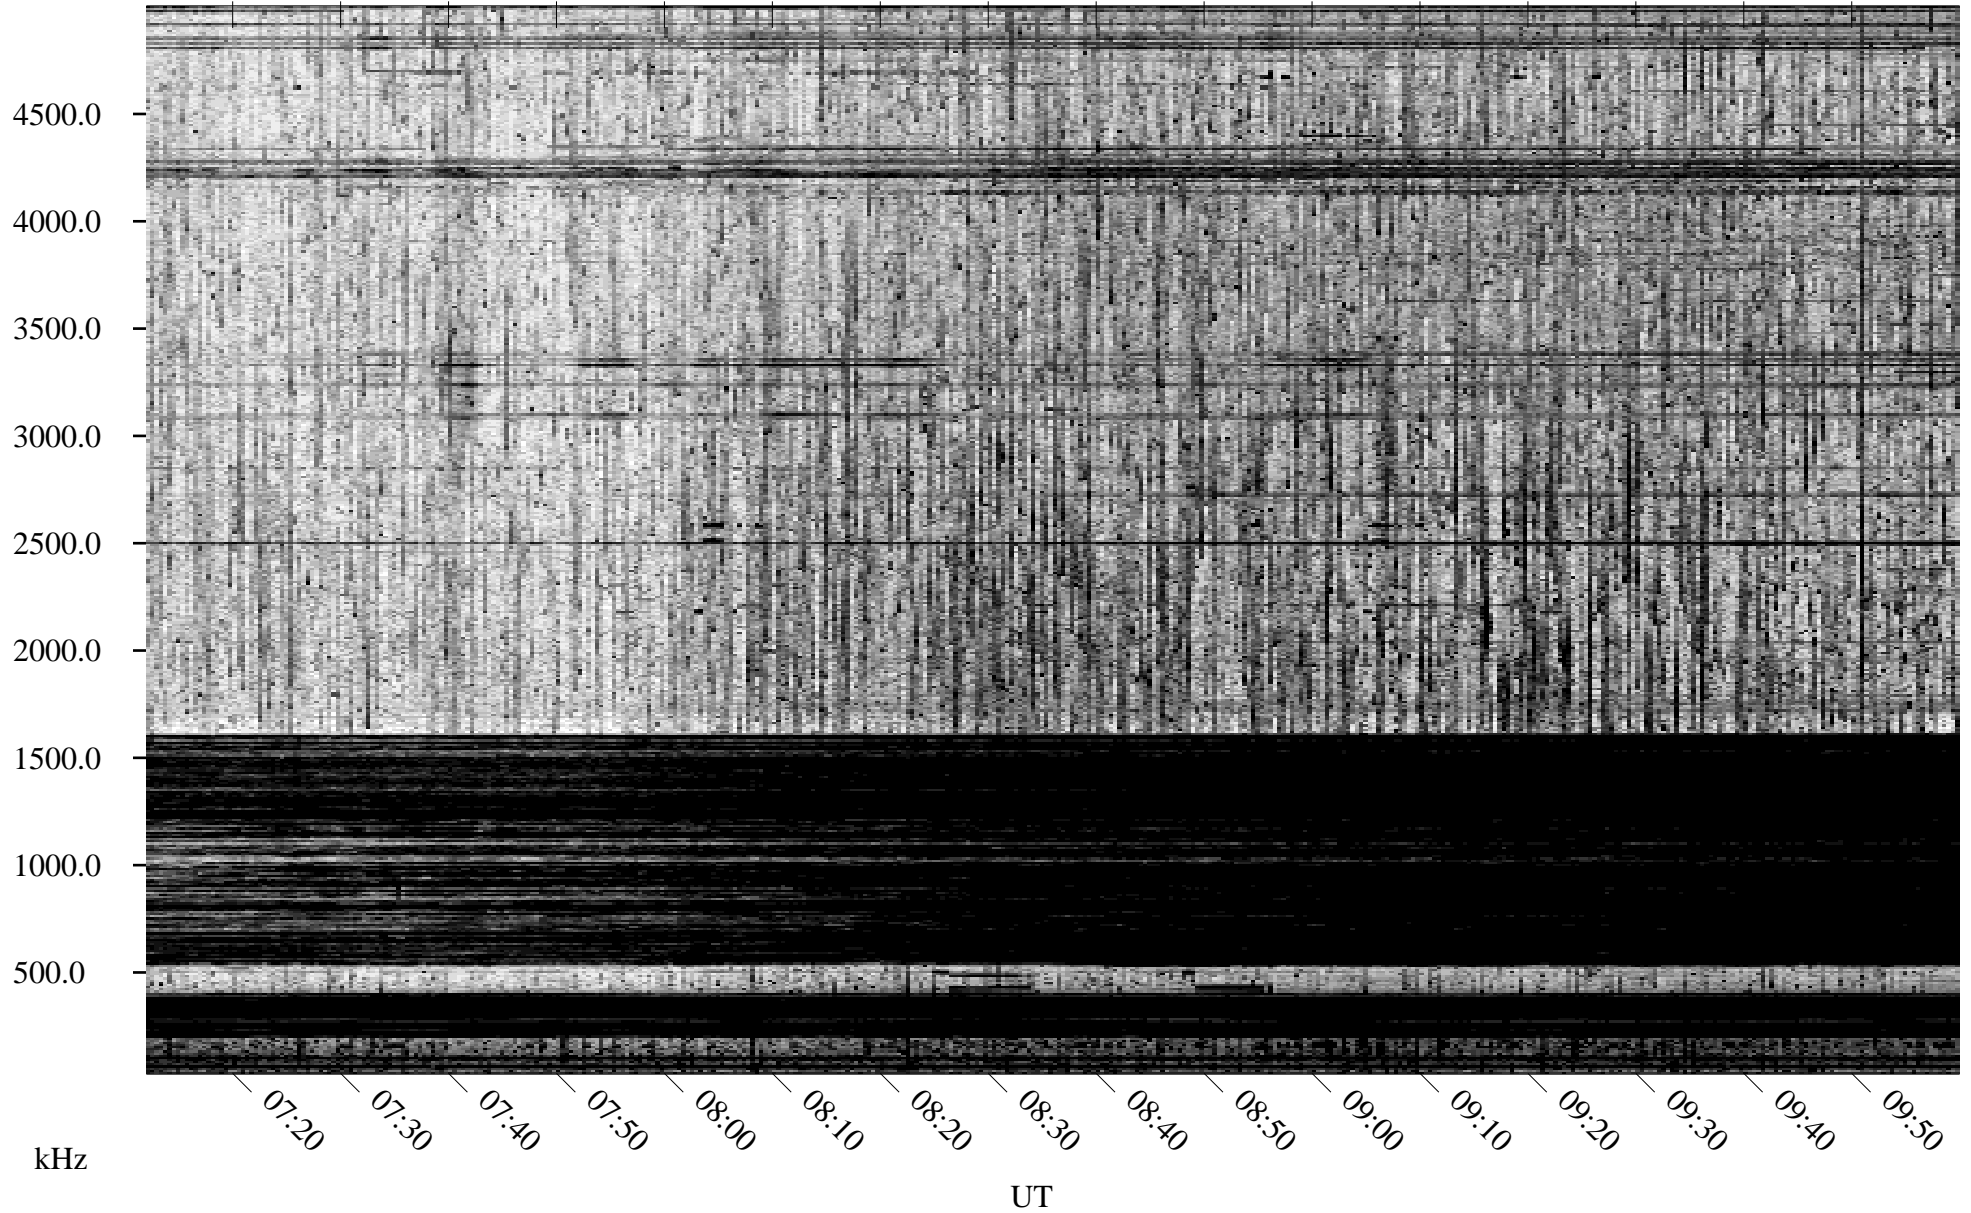

09/29/1995 Churchill, Manitoba

Linear Scale Black = 161 White = 15

ch95272l.r00m max_12

Page 1

09/29/1995 Churchill, Manitoba

Linear Scale Black = 161 White = 15

ch95272l.r00m max_12

Page 2

09/30/1995 Churchill, Manitoba

Linear Scale Black = 161 White = 15

ch95272l.r00m max_12

Page 3

09/30/1995 Churchill, Manitoba

Linear Scale Black = 161 White = 15

ch95272l.r00m max_12

Page 4

09/30/1995 Churchill, Manitoba

Linear Scale Black = 161 White = 15

ch95272l.r00m max_12

Page 5

09/30/1995 Churchill, Manitoba

Linear Scale Black = 161 White = 15

ch95272l.r00m max_12

Page 6

09/30/1995 Churchill, Manitoba

Linear Scale Black = 161 White = 15

ch95272l.r00m max_12

Page 7

09/30/1995 Churchill, Manitoba

Linear Scale Black = 161 White = 15

ch95272l.r00m max_12

Page 8