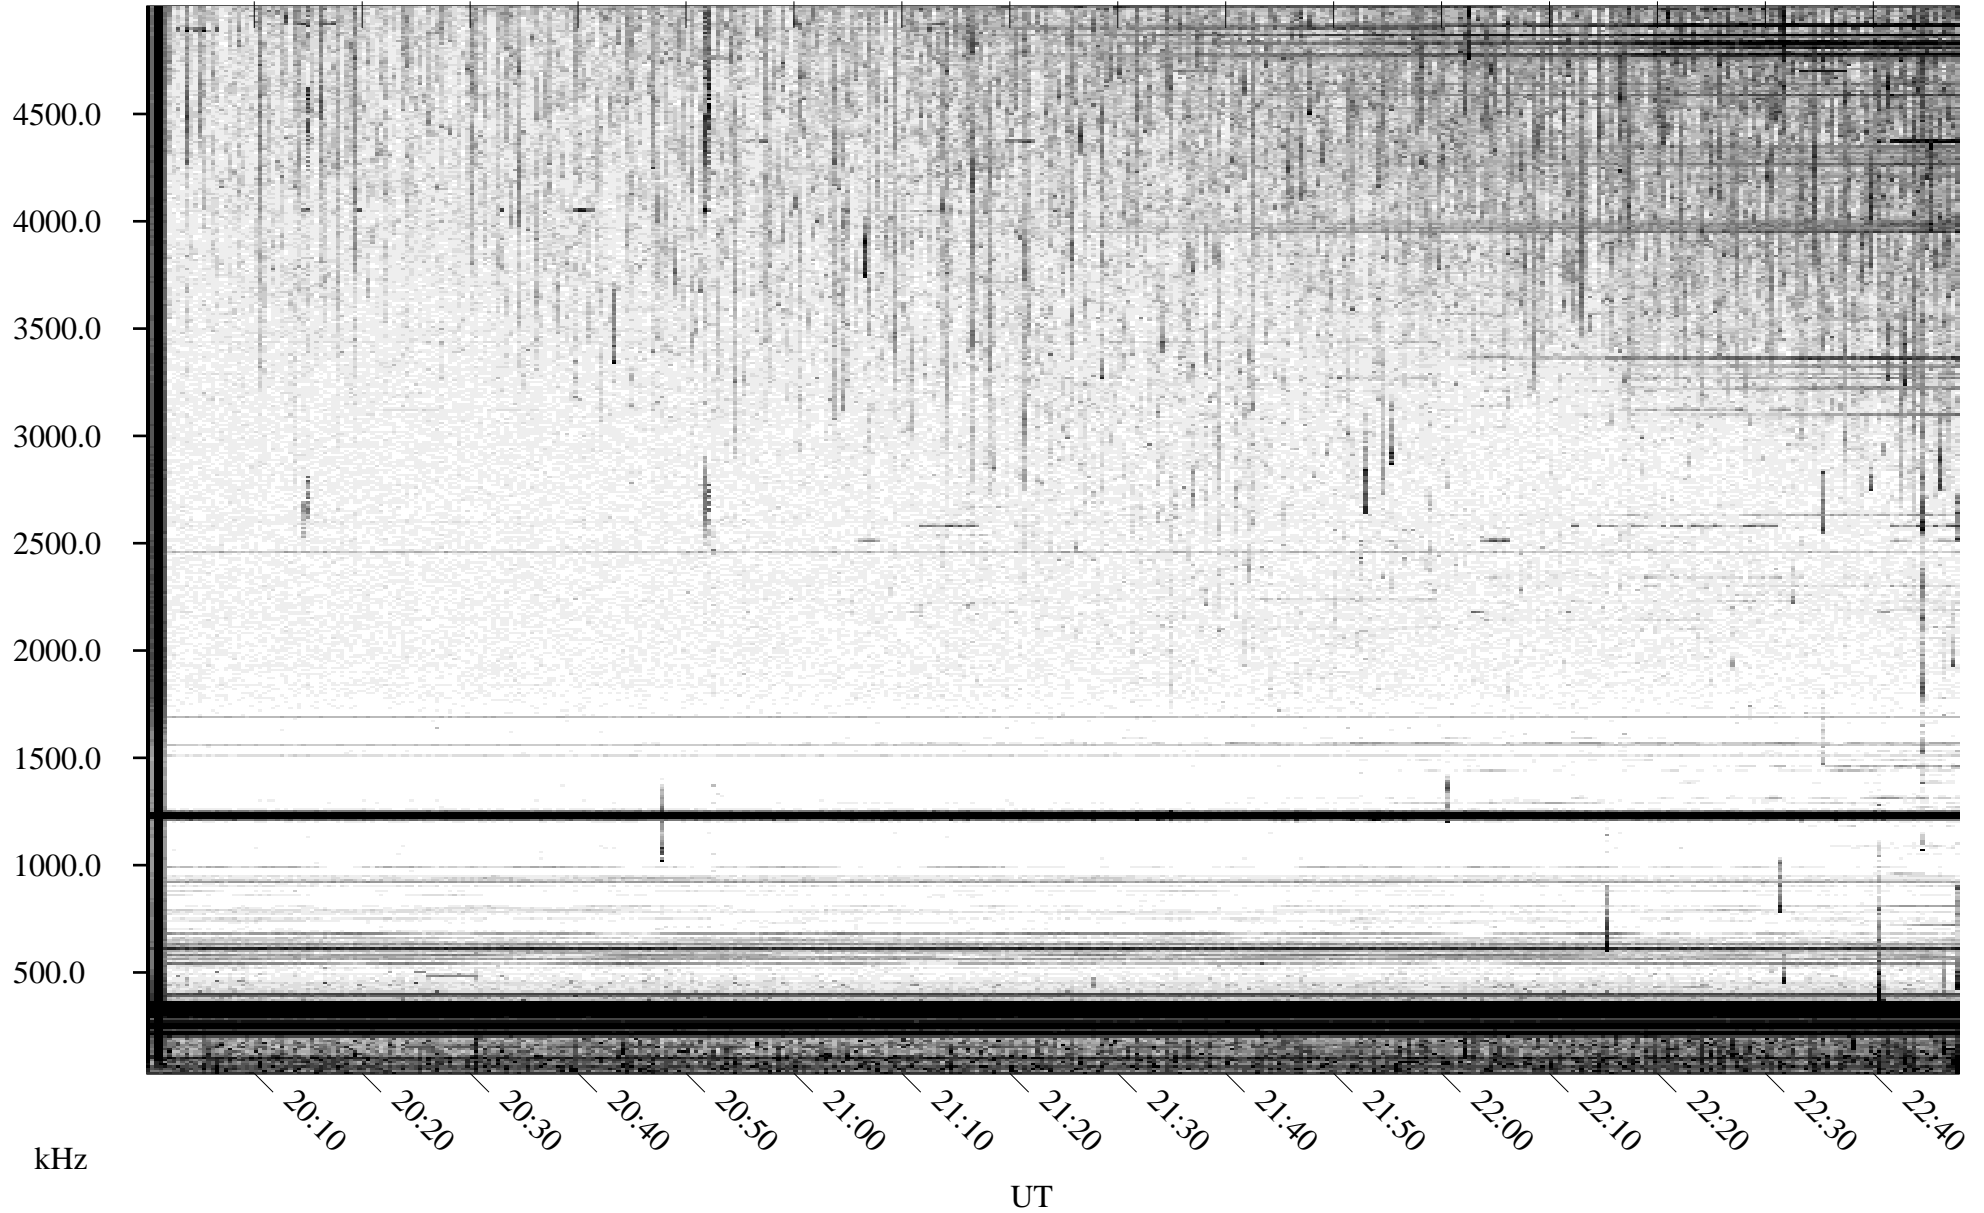

09/29/1995 Churchill, Manitoba

Linear Scale Black = 161 White = 15

ch95272l.r00m max_12

Page 1

09/29/1995 Churchill, Manitoba

Linear Scale Black = 161 White = 15

ch95272l.r00m max_12

Page 2

09/30/1995 Churchill, Manitoba

Linear Scale Black = 161 White = 15

ch95272l.r00m max_12

Page 3

09/30/1995 Churchill, Manitoba

Linear Scale Black = 161 White = 15

ch95272l.r00m max_12

Page 4

09/30/1995 Churchill, Manitoba

Linear Scale Black = 161 White = 15

ch95272l.r00m max_12

Page 5

09/30/1995 Churchill, Manitoba

Linear Scale Black = 161 White = 15

ch95272l.r00m max_12

Page 6

09/30/1995 Churchill, Manitoba

Linear Scale Black = 161 White = 15

ch95272l.r00m max_12

Page 7

09/30/1995 Churchill, Manitoba

Linear Scale Black = 161 White = 15

ch95272l.r00m max_12

Page 8