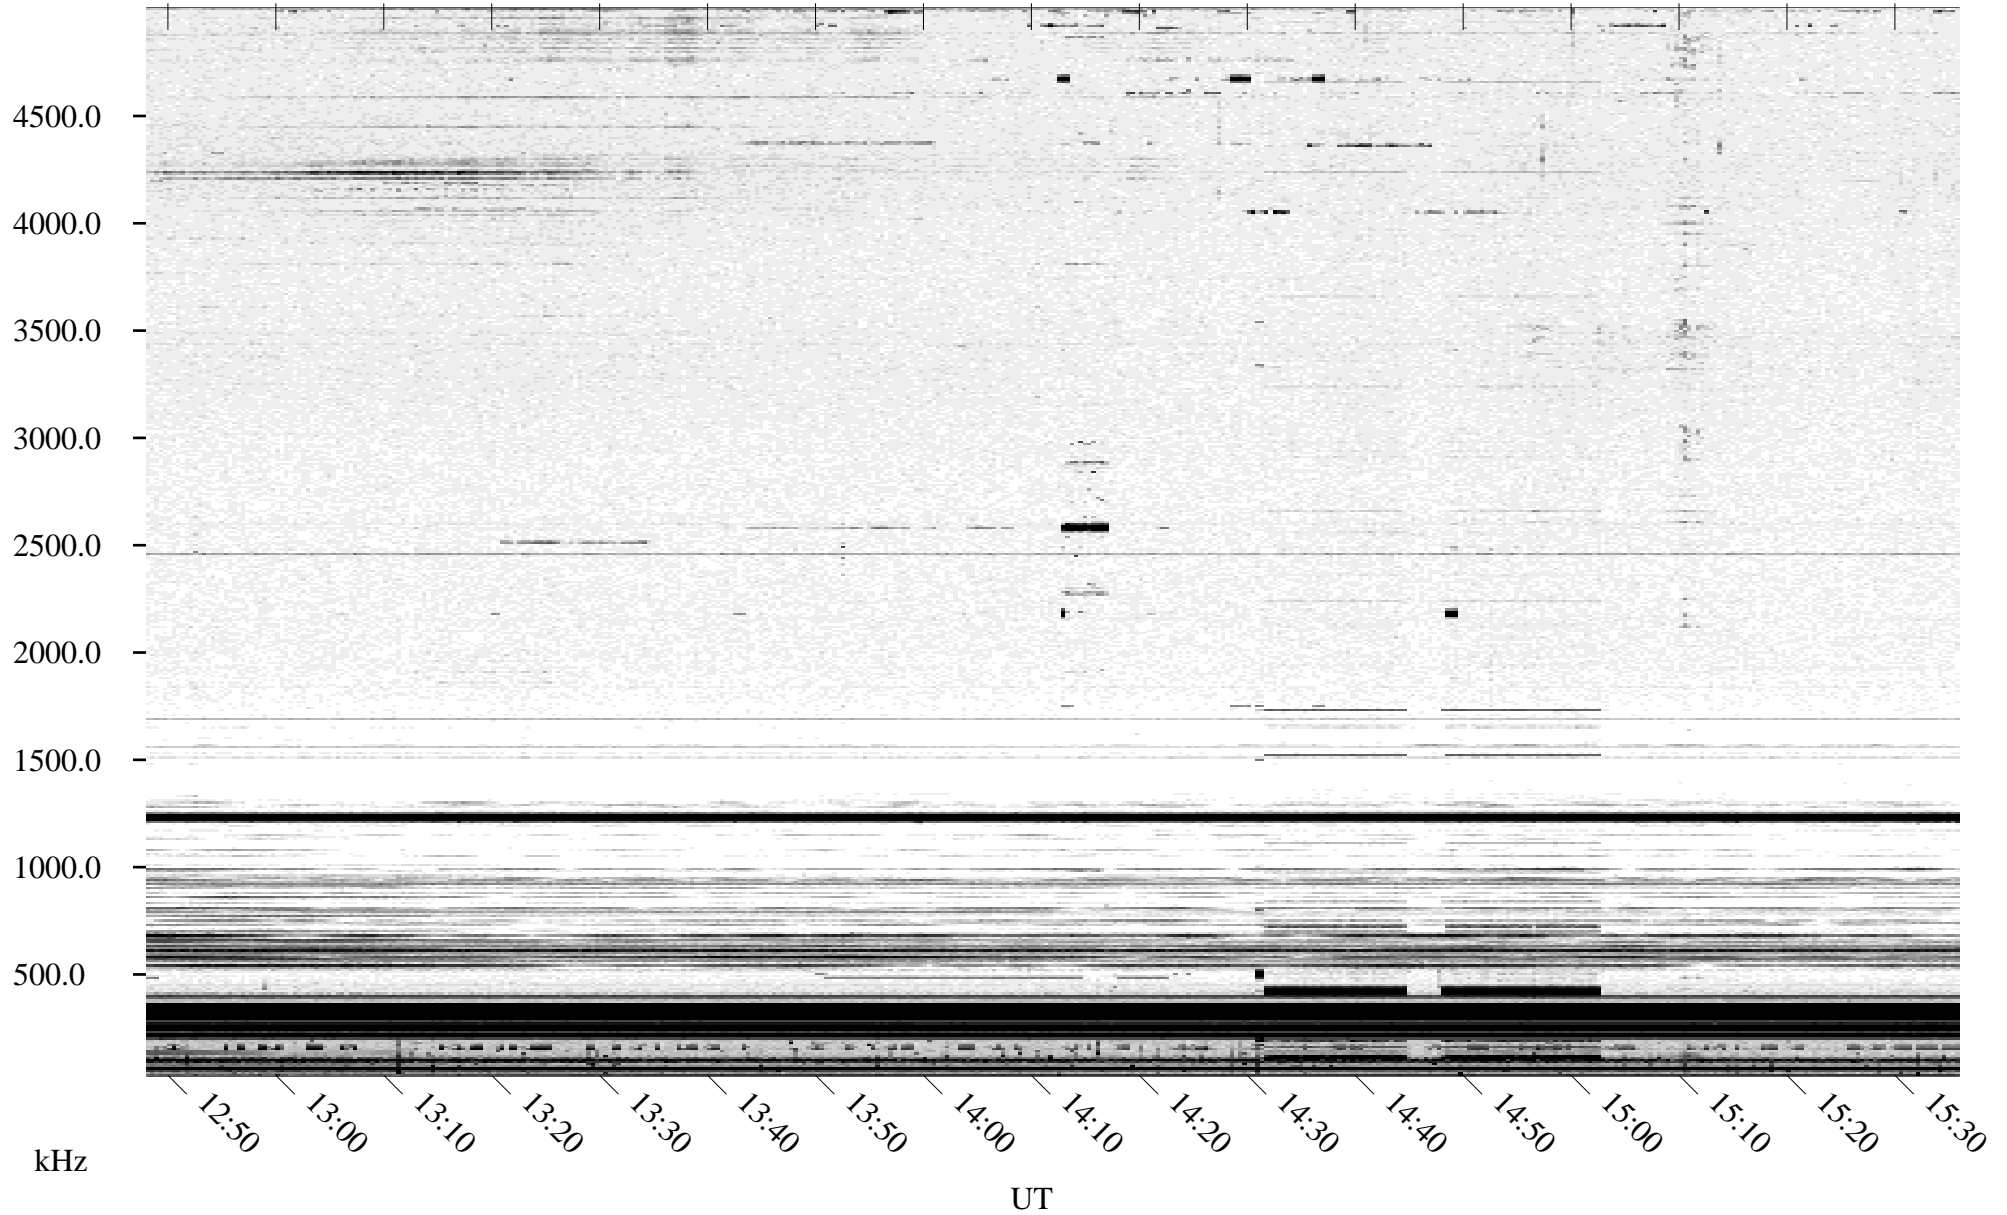

09/29/1995 Churchill, Manitoba

Linear Scale Black = 161 White = 15

ch95272l.r00m max_12

Page 1

09/29/1995 Churchill, Manitoba

Linear Scale Black = 161 White = 15

ch95272l.r00m max_12

Page 2

09/30/1995 Churchill, Manitoba

Linear Scale Black = 161 White = 15

ch95272l.r00m max_12

Page 3

09/30/1995 Churchill, Manitoba

Linear Scale Black = 161 White = 15

ch95272l.r00m max_12

Page 4

09/30/1995 Churchill, Manitoba

Linear Scale Black = 161 White = 15

ch95272l.r00m max_12

Page 5

09/30/1995 Churchill, Manitoba

Linear Scale Black = 161 White = 15

ch95272l.r00m max_12

Page 6

09/30/1995 Churchill, Manitoba

Linear Scale Black = 161 White = 15

ch95272l.r00m max_12

Page 7

09/30/1995 Churchill, Manitoba

Linear Scale Black = 161 White = 15

ch95272l.r00m max_12

Page 8