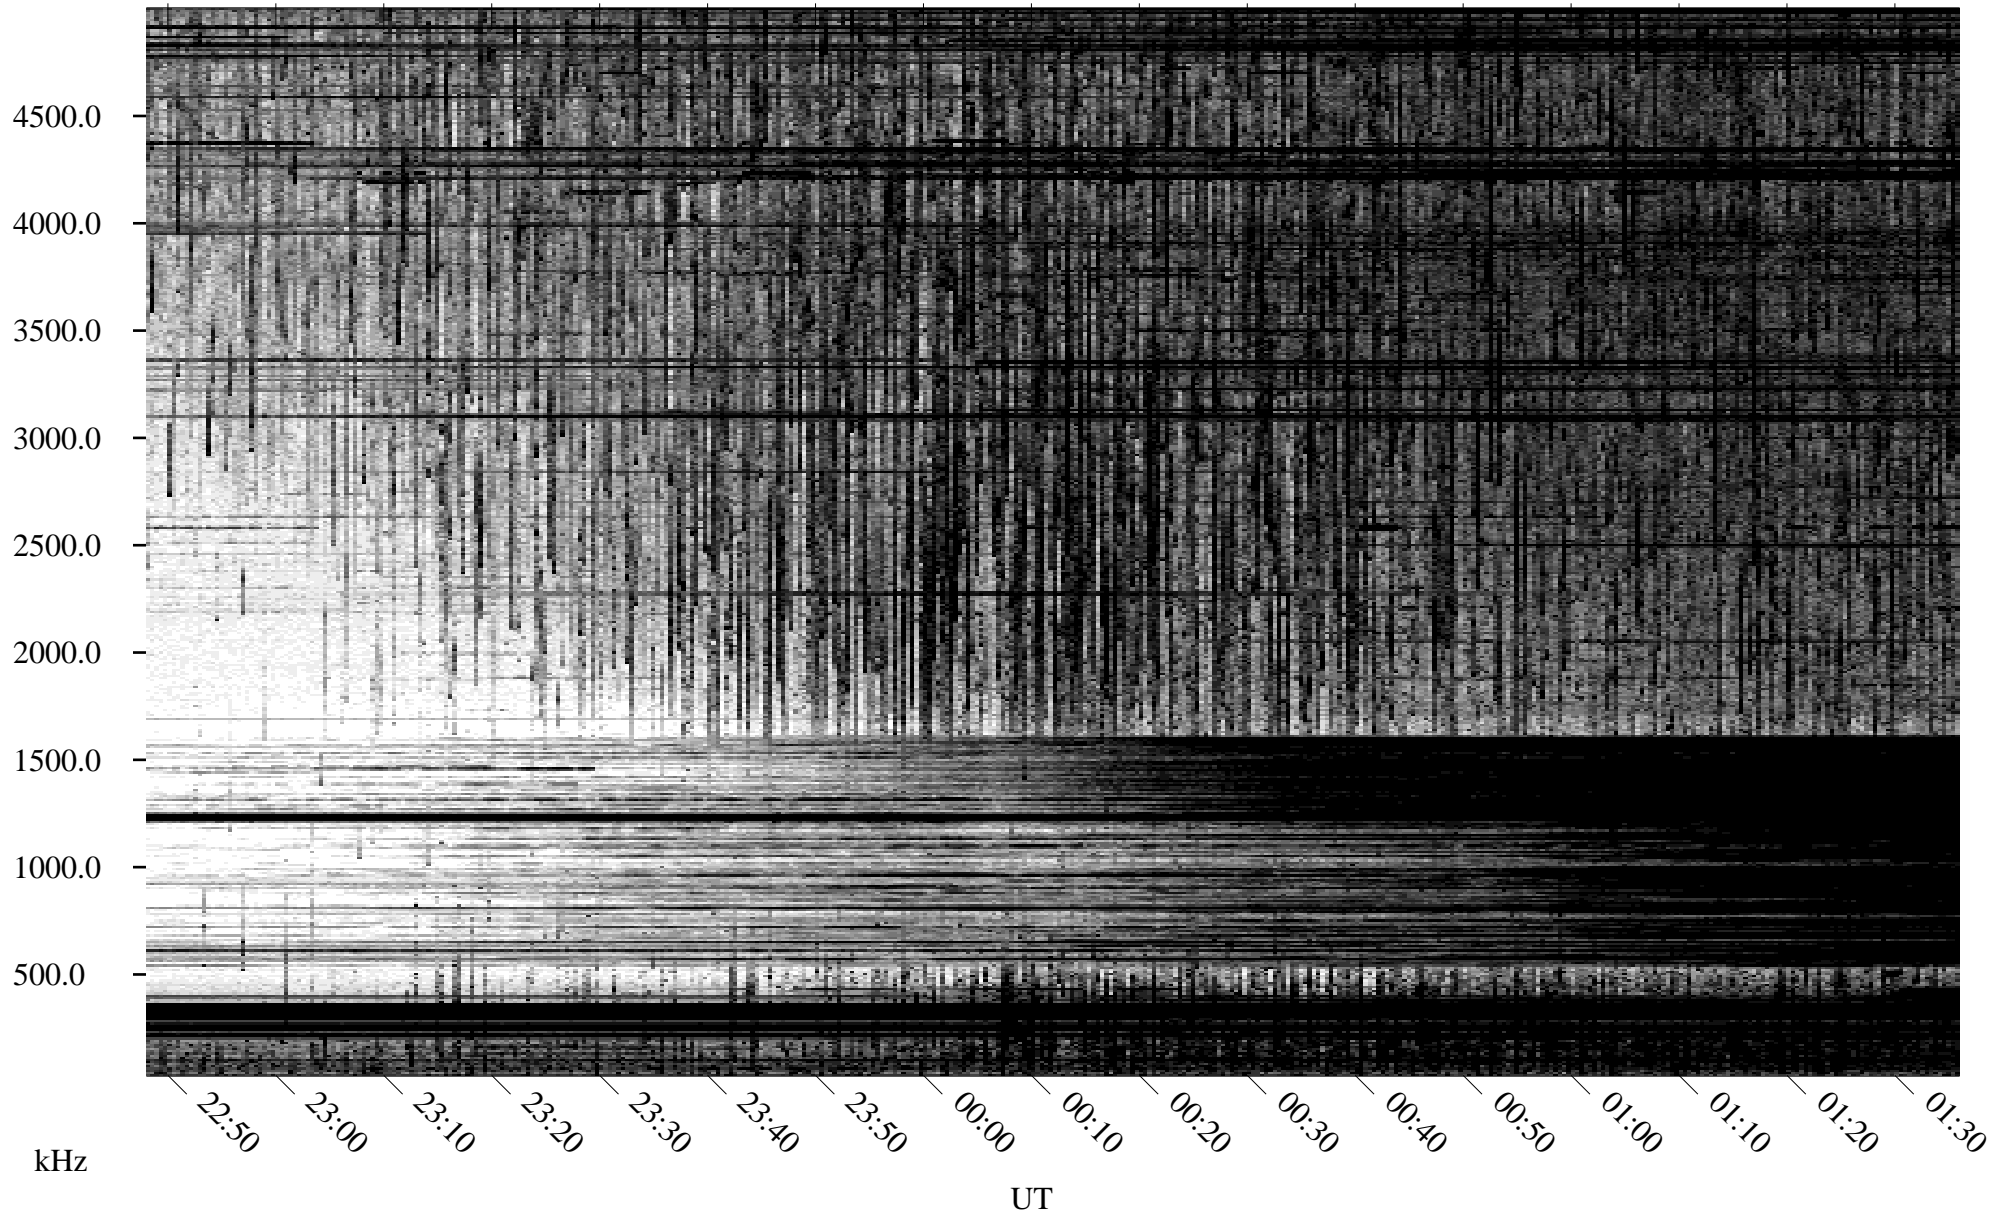

09/29/1995 Churchill, Manitoba

Linear Scale Black = 161 White = 15

ch95272l.r00m max_12

Page 1

09/29/1995 Churchill, Manitoba

Linear Scale Black = 161 White = 15

ch95272l.r00m max_12

Page 2

09/30/1995 Churchill, Manitoba

Linear Scale Black = 161 White = 15

ch95272l.r00m max_12

Page 3

09/30/1995 Churchill, Manitoba

Linear Scale Black = 161 White = 15

ch95272l.r00m max_12

Page 4

09/30/1995 Churchill, Manitoba

Linear Scale Black = 161 White = 15

ch95272l.r00m max_12

Page 5

09/30/1995 Churchill, Manitoba

Linear Scale Black = 161 White = 15

ch95272l.r00m max_12

Page 6

09/30/1995 Churchill, Manitoba

Linear Scale Black = 161 White = 15

ch95272l.r00m max_12

Page 7

09/30/1995 Churchill, Manitoba

Linear Scale Black = 161 White = 15

ch95272l.r00m max_12

Page 8