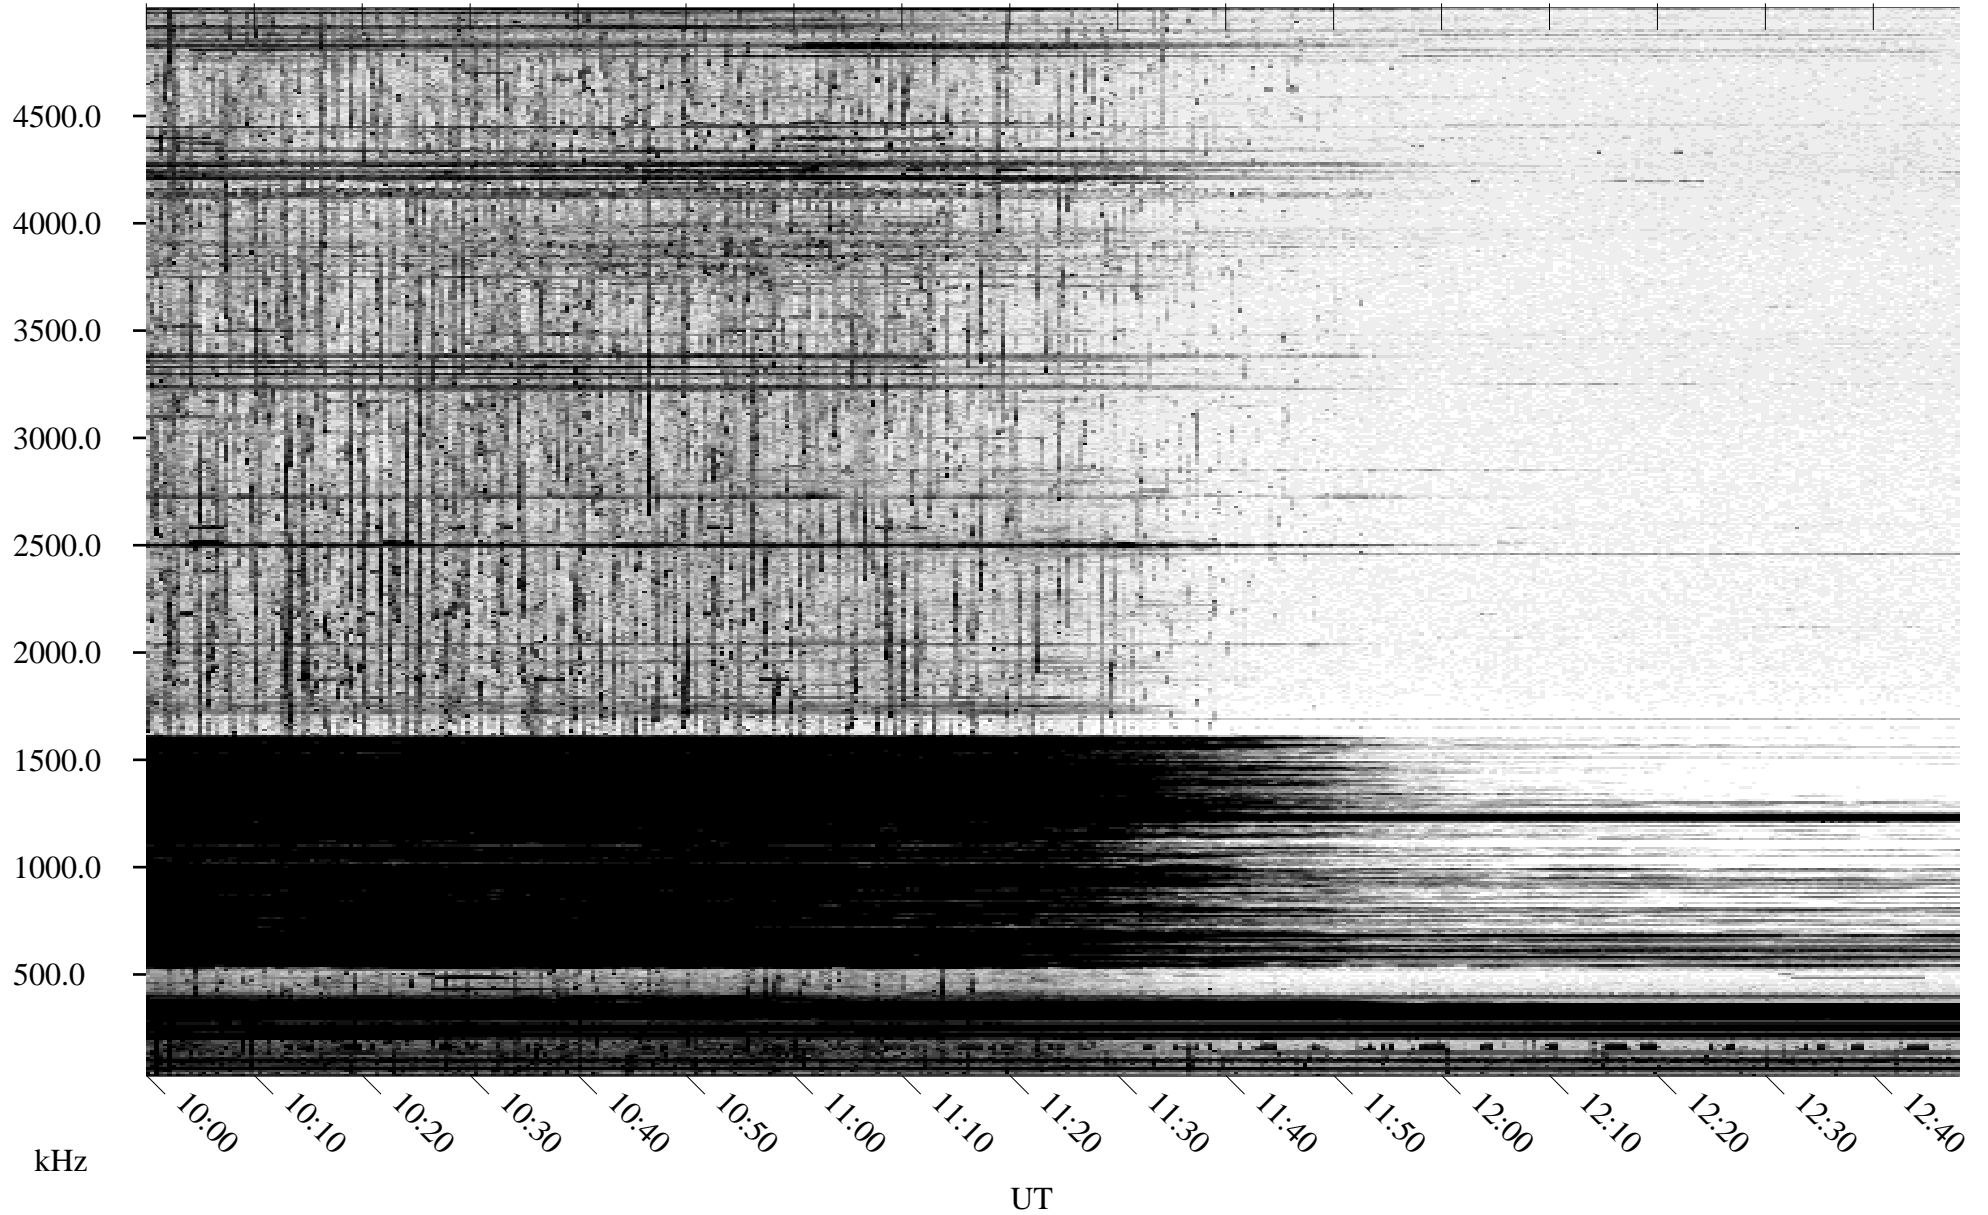

09/29/1995 Churchill, Manitoba

Linear Scale Black = 161 White = 15

ch95272l.r00m max_12

Page 1

09/29/1995 Churchill, Manitoba

Linear Scale Black = 161 White = 15

ch95272l.r00m max_12

Page 2

09/30/1995 Churchill, Manitoba

Linear Scale Black = 161 White = 15

ch95272l.r00m max_12

Page 3

09/30/1995 Churchill, Manitoba

Linear Scale Black = 161 White = 15

ch95272l.r00m max_12

Page 4

09/30/1995 Churchill, Manitoba

Linear Scale Black = 161 White = 15

ch95272l.r00m max_12

Page 5

09/30/1995 Churchill, Manitoba

Linear Scale Black = 161 White = 15

ch95272l.r00m max_12

Page 6

09/30/1995 Churchill, Manitoba

Linear Scale Black = 161 White = 15

ch95272l.r00m max_12

Page 7

09/30/1995 Churchill, Manitoba

Linear Scale Black = 161 White = 15

ch95272l.r00m max_12

Page 8