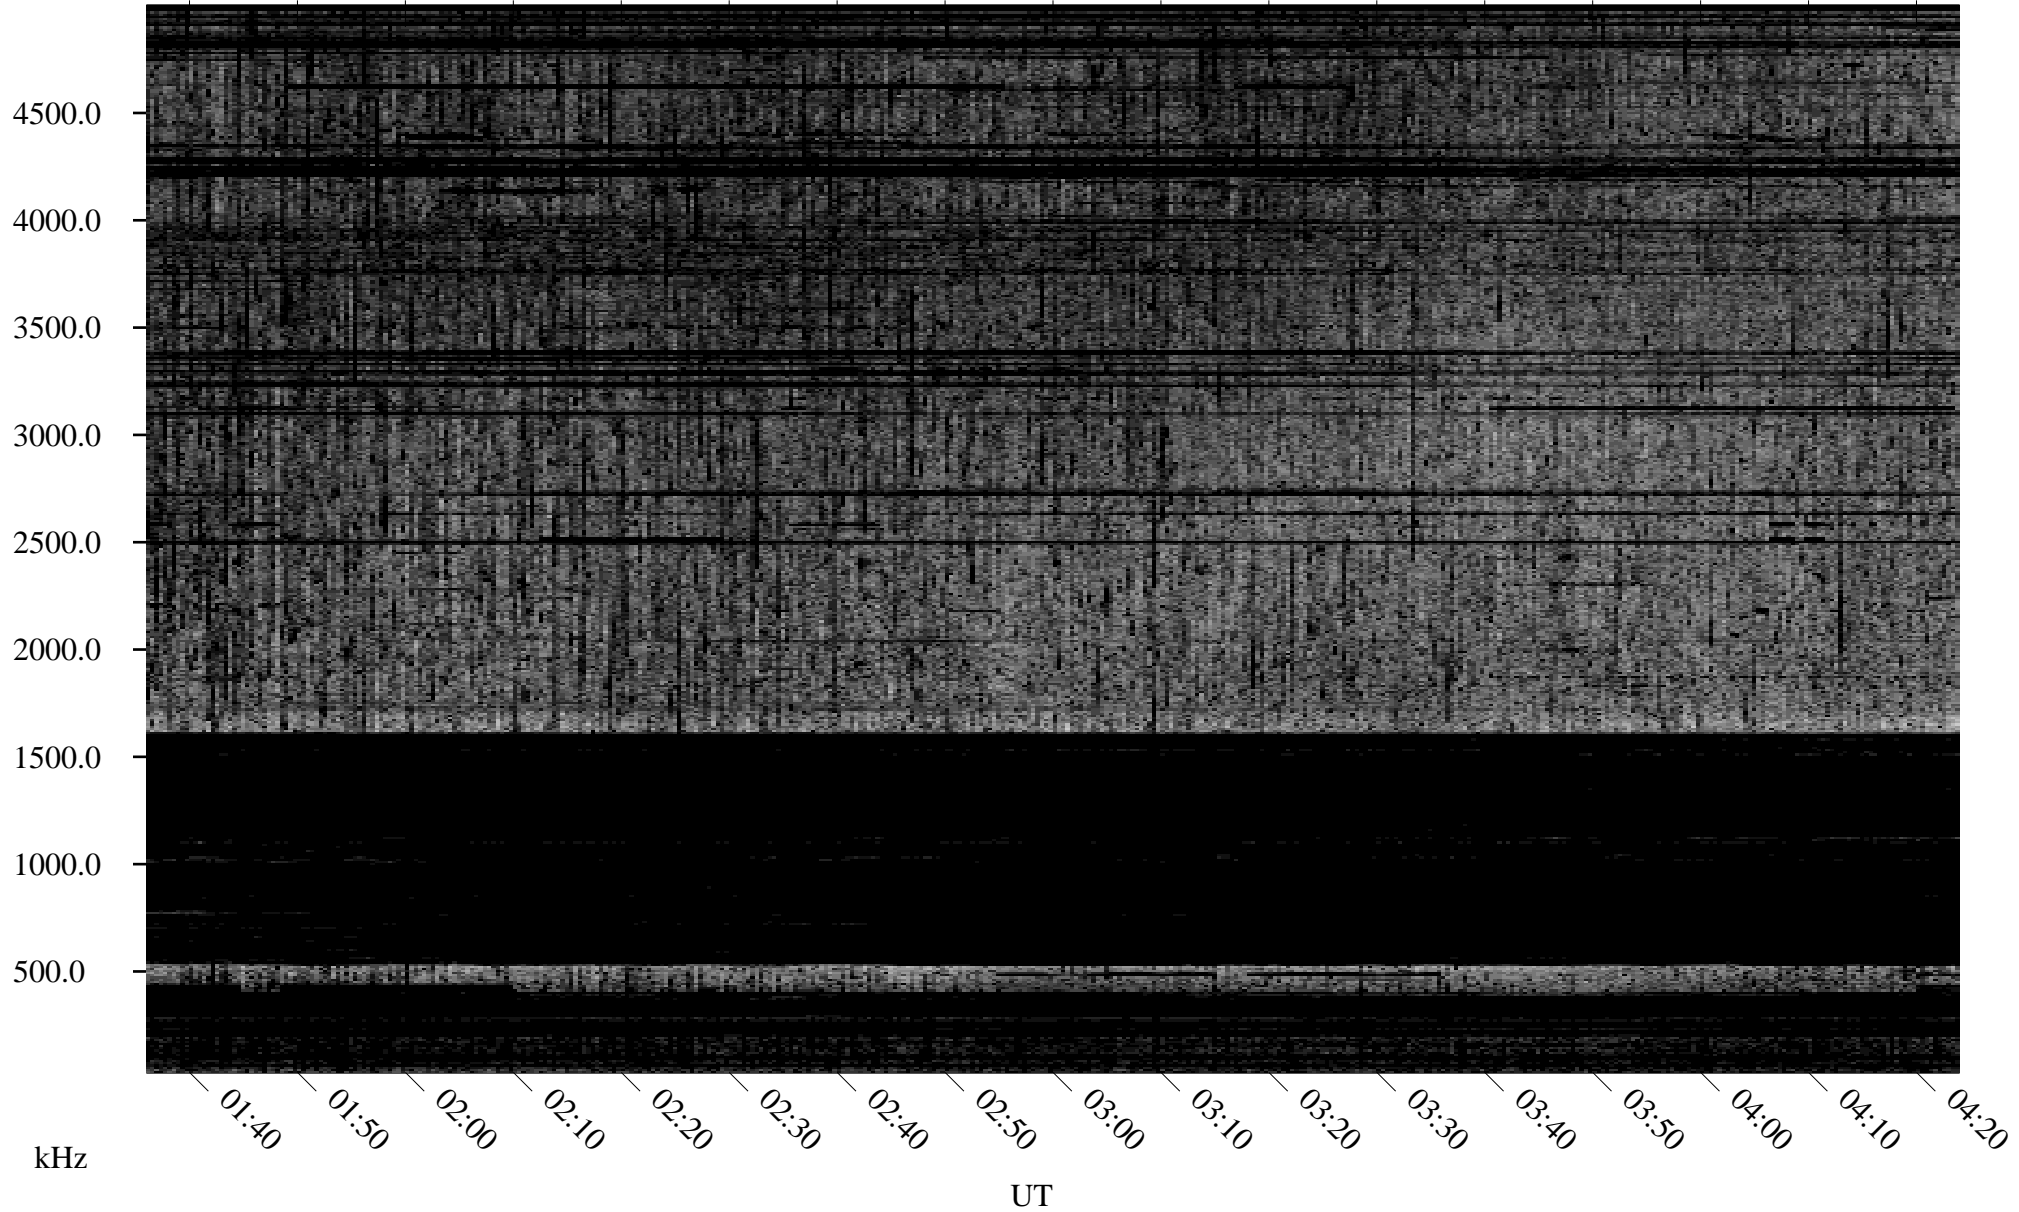

09/29/1995 Churchill, Manitoba

Linear Scale Black = 161 White = 15

ch95272l.r00m max_12

Page 1

09/29/1995 Churchill, Manitoba

Linear Scale Black = 161 White = 15

ch95272l.r00m max_12

Page 2

09/30/1995 Churchill, Manitoba

Linear Scale Black = 161 White = 15

ch95272l.r00m max_12

Page 3

09/30/1995 Churchill, Manitoba

Linear Scale Black = 161 White = 15

ch95272l.r00m max_12

Page 4

09/30/1995 Churchill, Manitoba

Linear Scale Black = 161 White = 15

ch95272l.r00m max_12

Page 5

09/30/1995 Churchill, Manitoba

Linear Scale Black = 161 White = 15

ch95272l.r00m max_12

Page 6

09/30/1995 Churchill, Manitoba

Linear Scale Black = 161 White = 15

ch95272l.r00m max_12

Page 7

09/30/1995 Churchill, Manitoba

Linear Scale Black = 161 White = 15

ch95272l.r00m max_12

Page 8