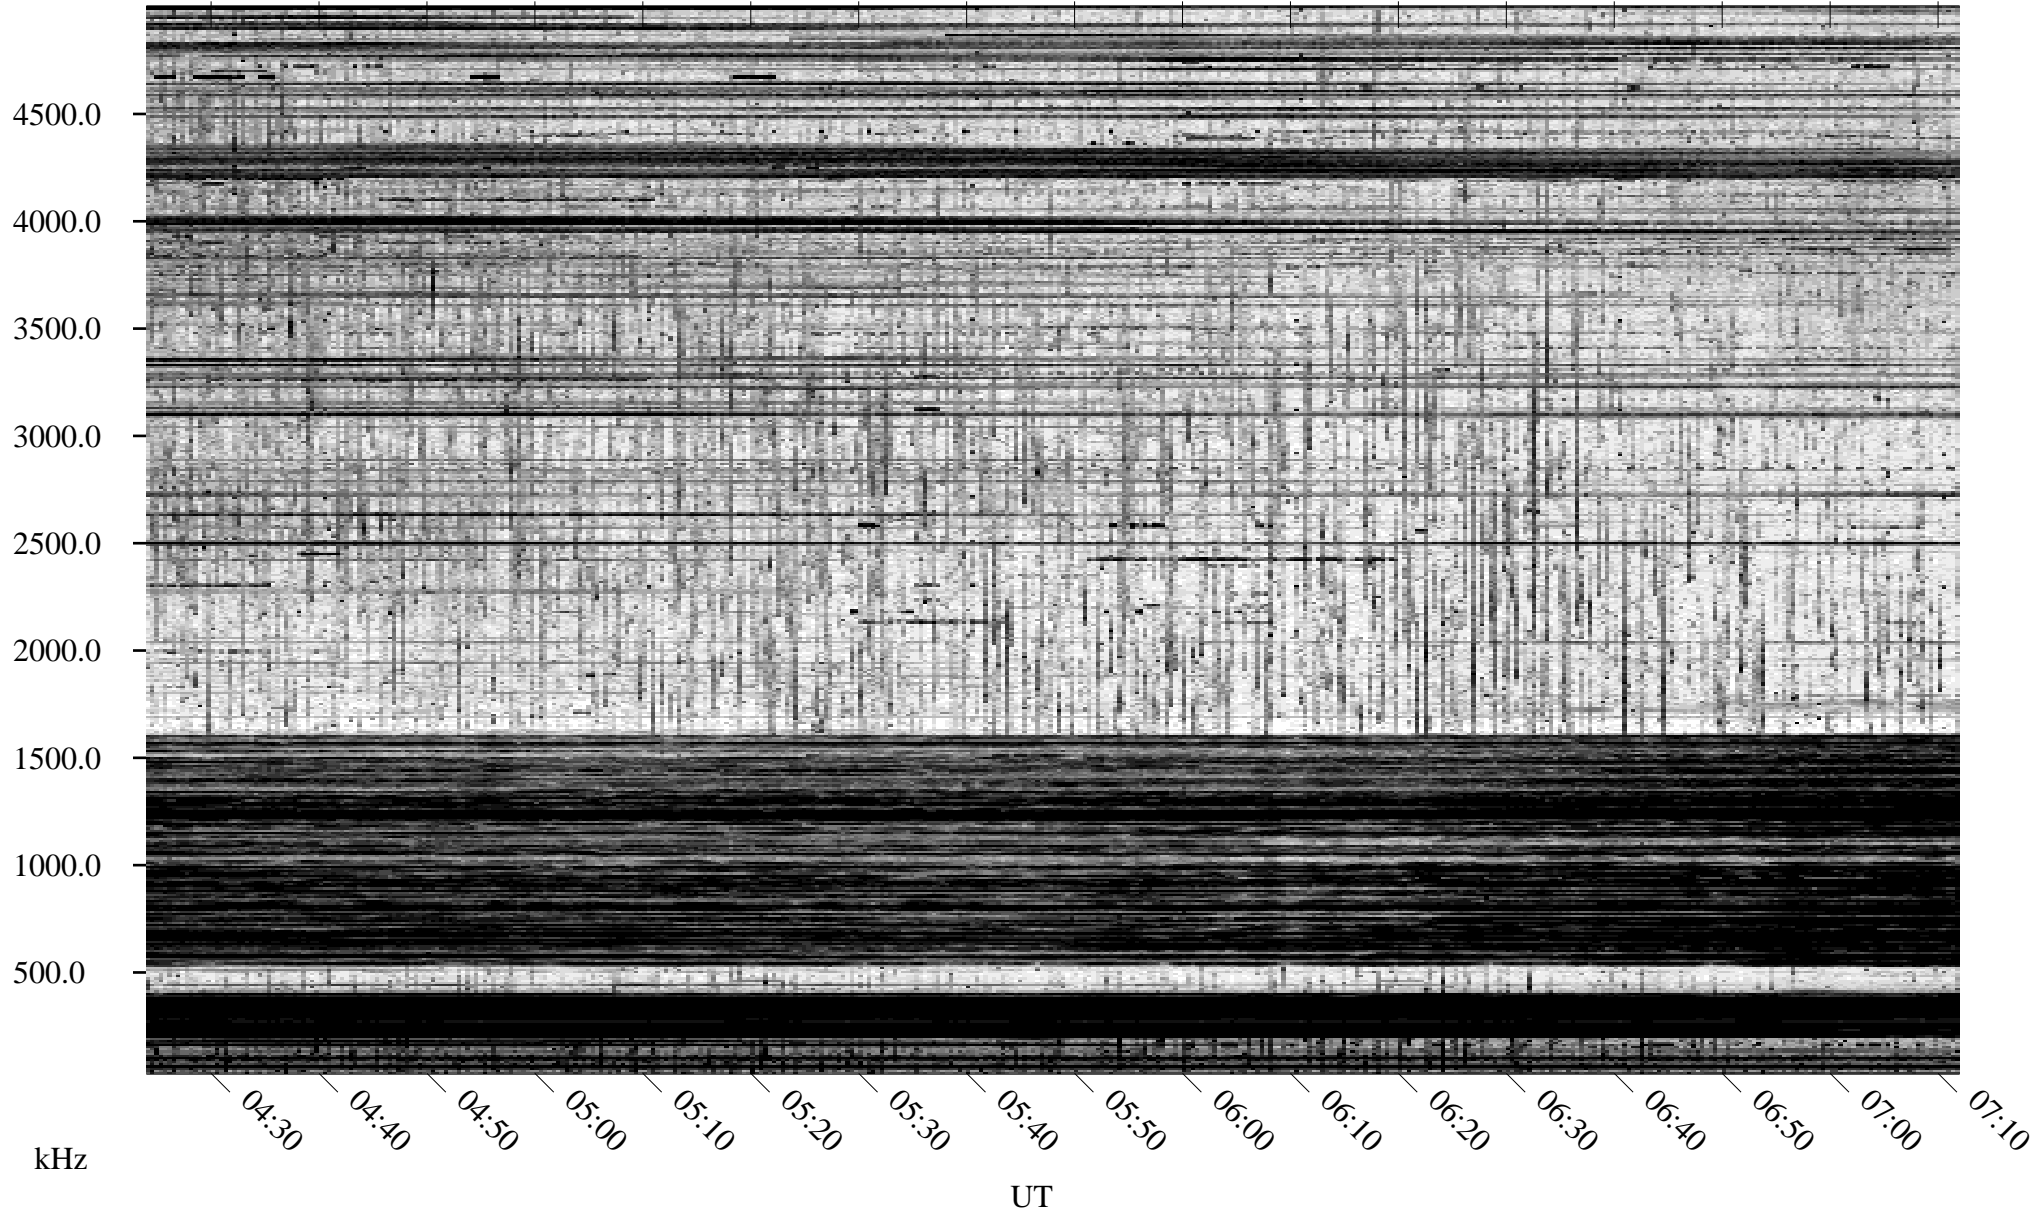

# 09/30/1995 Churchill, Manitoba

Linear Scale    Black = 161    White = 15

ch95273l.r00m max\_12

Page 2

# 10/01/1995 Churchill, Manitoba

Linear Scale    Black = 161    White = 15

ch95273l.r00m max\_12

Page 3

# 10/01/1995 Churchill, Manitoba

Linear Scale    Black = 161    White = 15

ch95273l.r00m max\_12

Page 4

# 10/01/1995 Churchill, Manitoba

Linear Scale    Black = 161    White = 15

ch95273l.r00m max\_12

Page 5