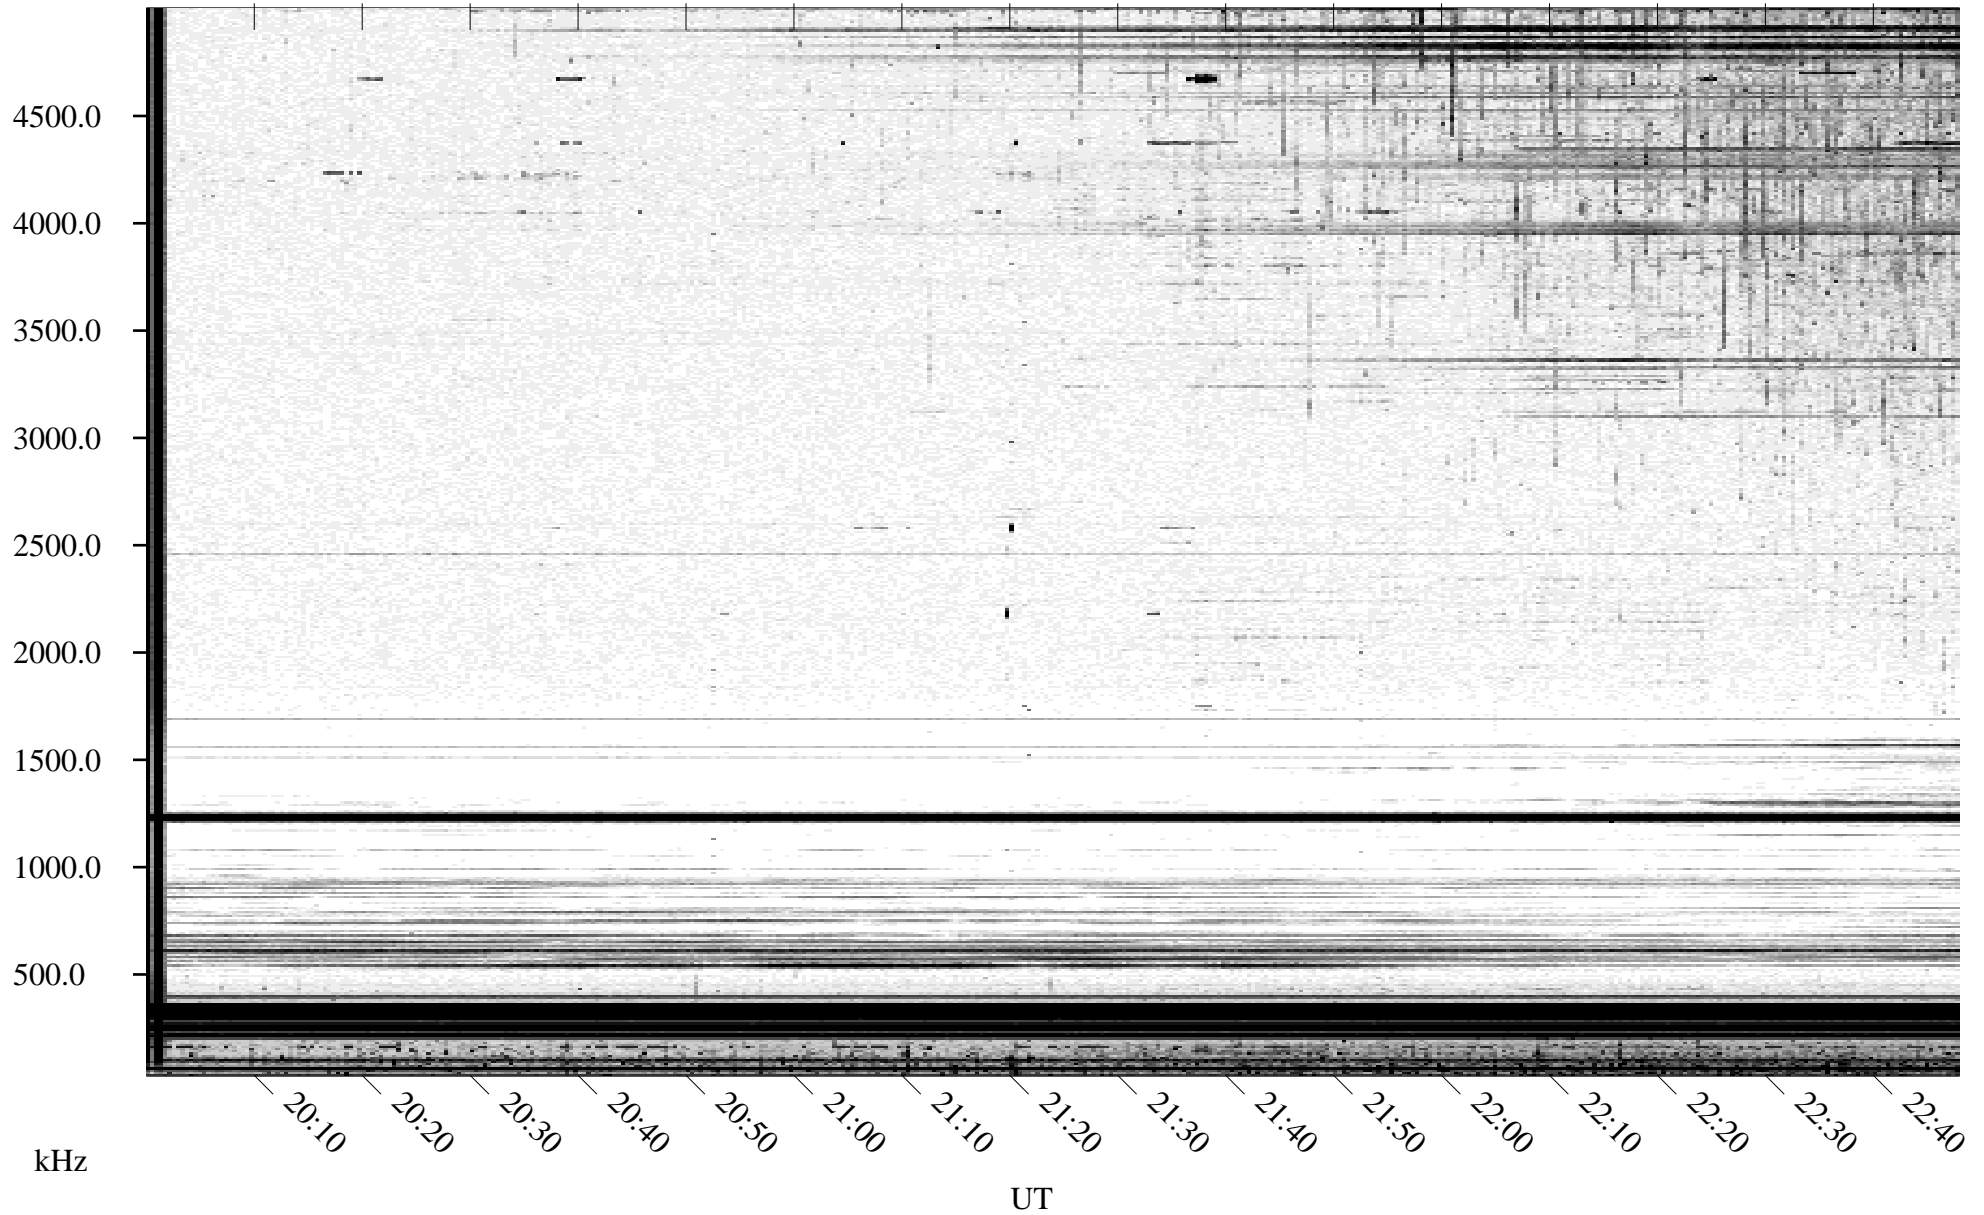

# 09/30/1995 Churchill, Manitoba

Linear Scale    Black = 161    White = 15

ch95273l.r00m max\_12

Page 1

# 09/30/1995 Churchill, Manitoba

Linear Scale    Black = 161    White = 15

ch95273l.r00m max\_12

Page 2

# 10/01/1995 Churchill, Manitoba

Linear Scale    Black = 161    White = 15

ch95273l.r00m max\_12

Page 3

# 10/01/1995 Churchill, Manitoba

Linear Scale    Black = 161    White = 15

ch95273l.r00m max\_12

Page 4