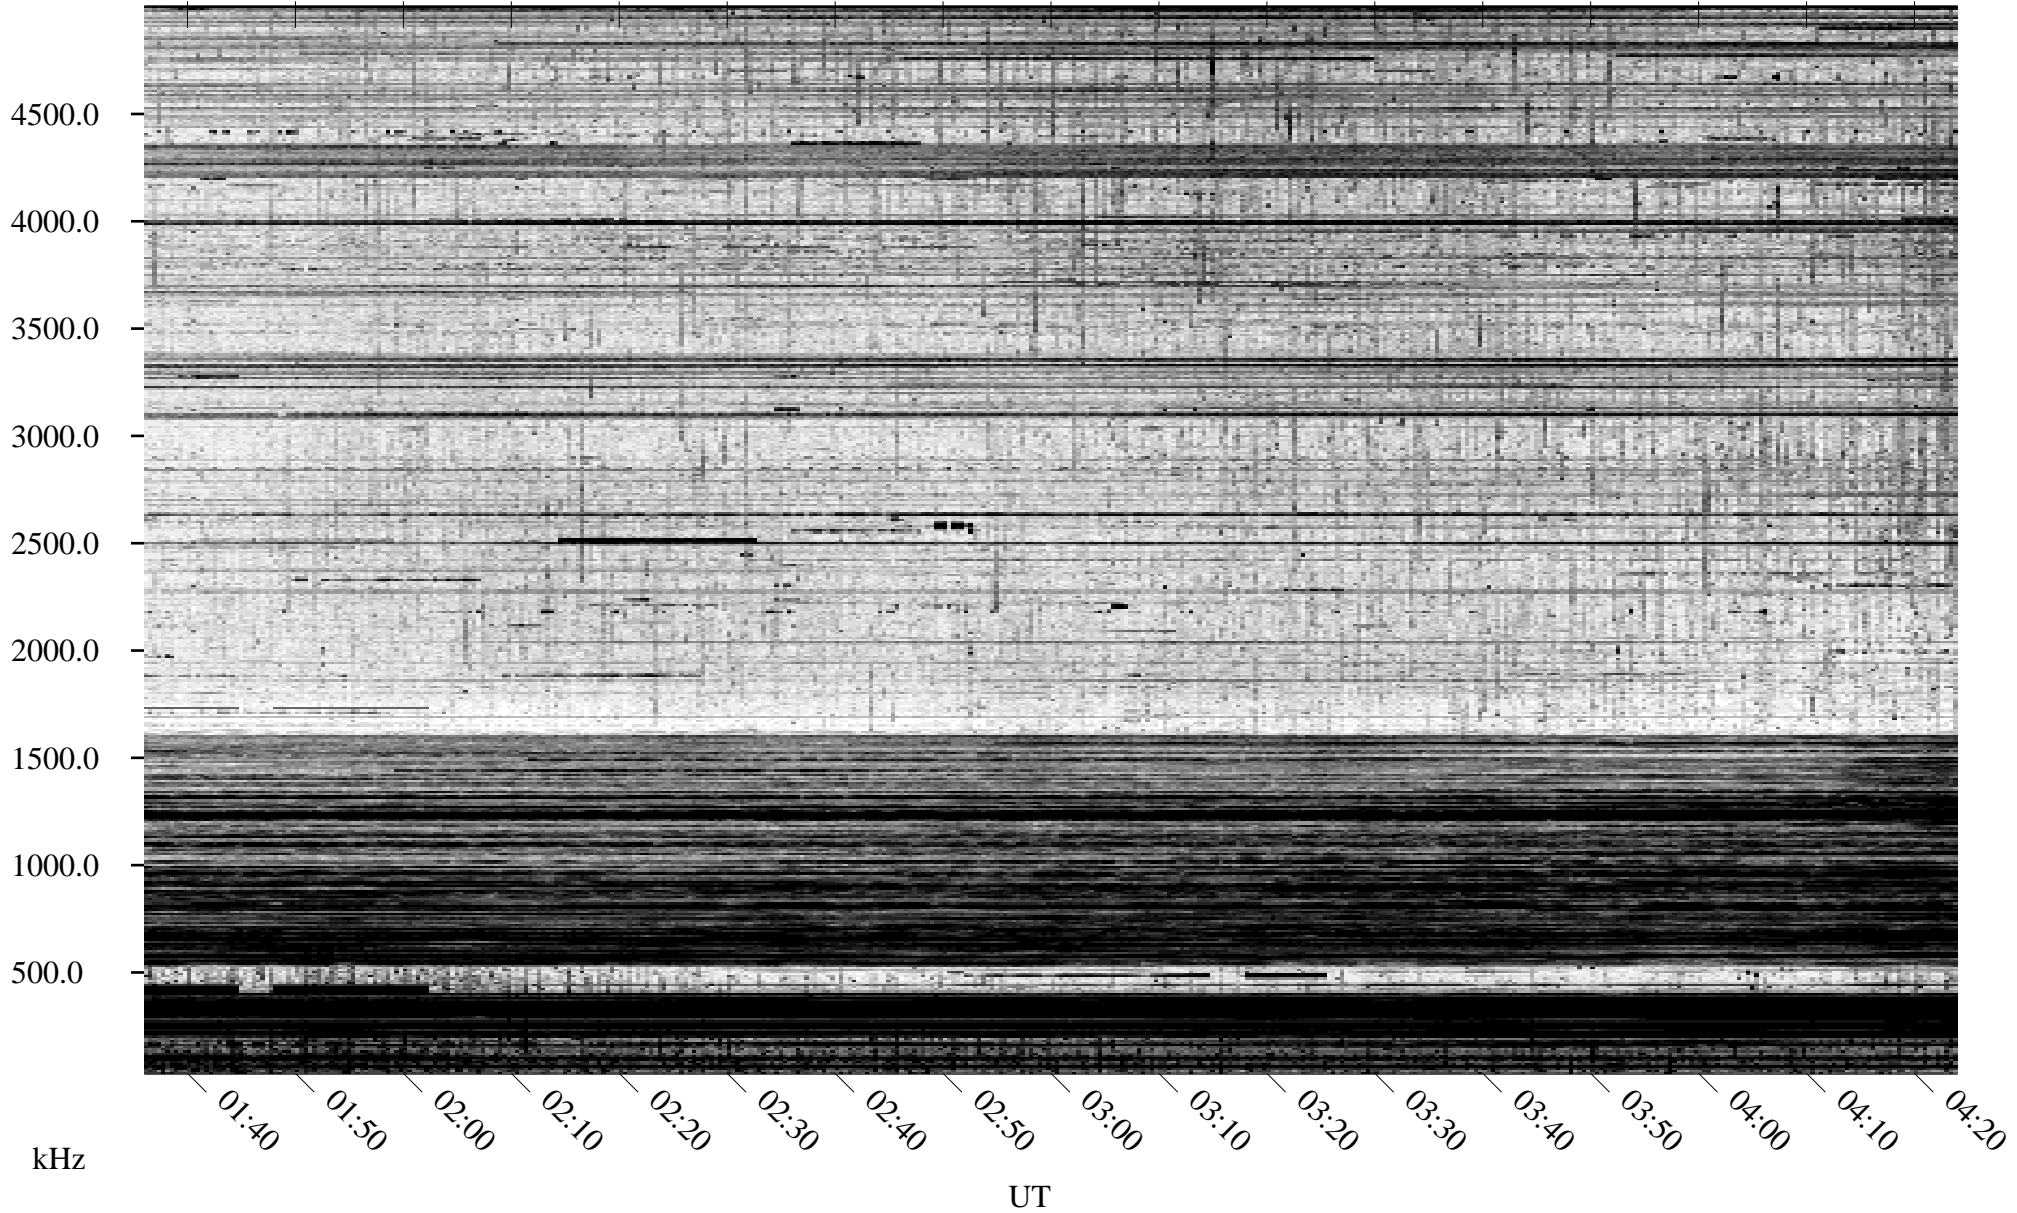

# 09/30/1995 Churchill, Manitoba

Linear Scale    Black = 161    White = 15

ch95273l.r00m max\_12

Page 1

# 09/30/1995 Churchill, Manitoba

Linear Scale    Black = 161    White = 15

ch95273l.r00m max\_12

Page 2

# 10/01/1995 Churchill, Manitoba

Linear Scale    Black = 161    White = 15

ch95273l.r00m max\_12

Page 3

# 10/01/1995 Churchill, Manitoba

Linear Scale    Black = 161    White = 15

ch95273l.r00m max\_12

Page 4