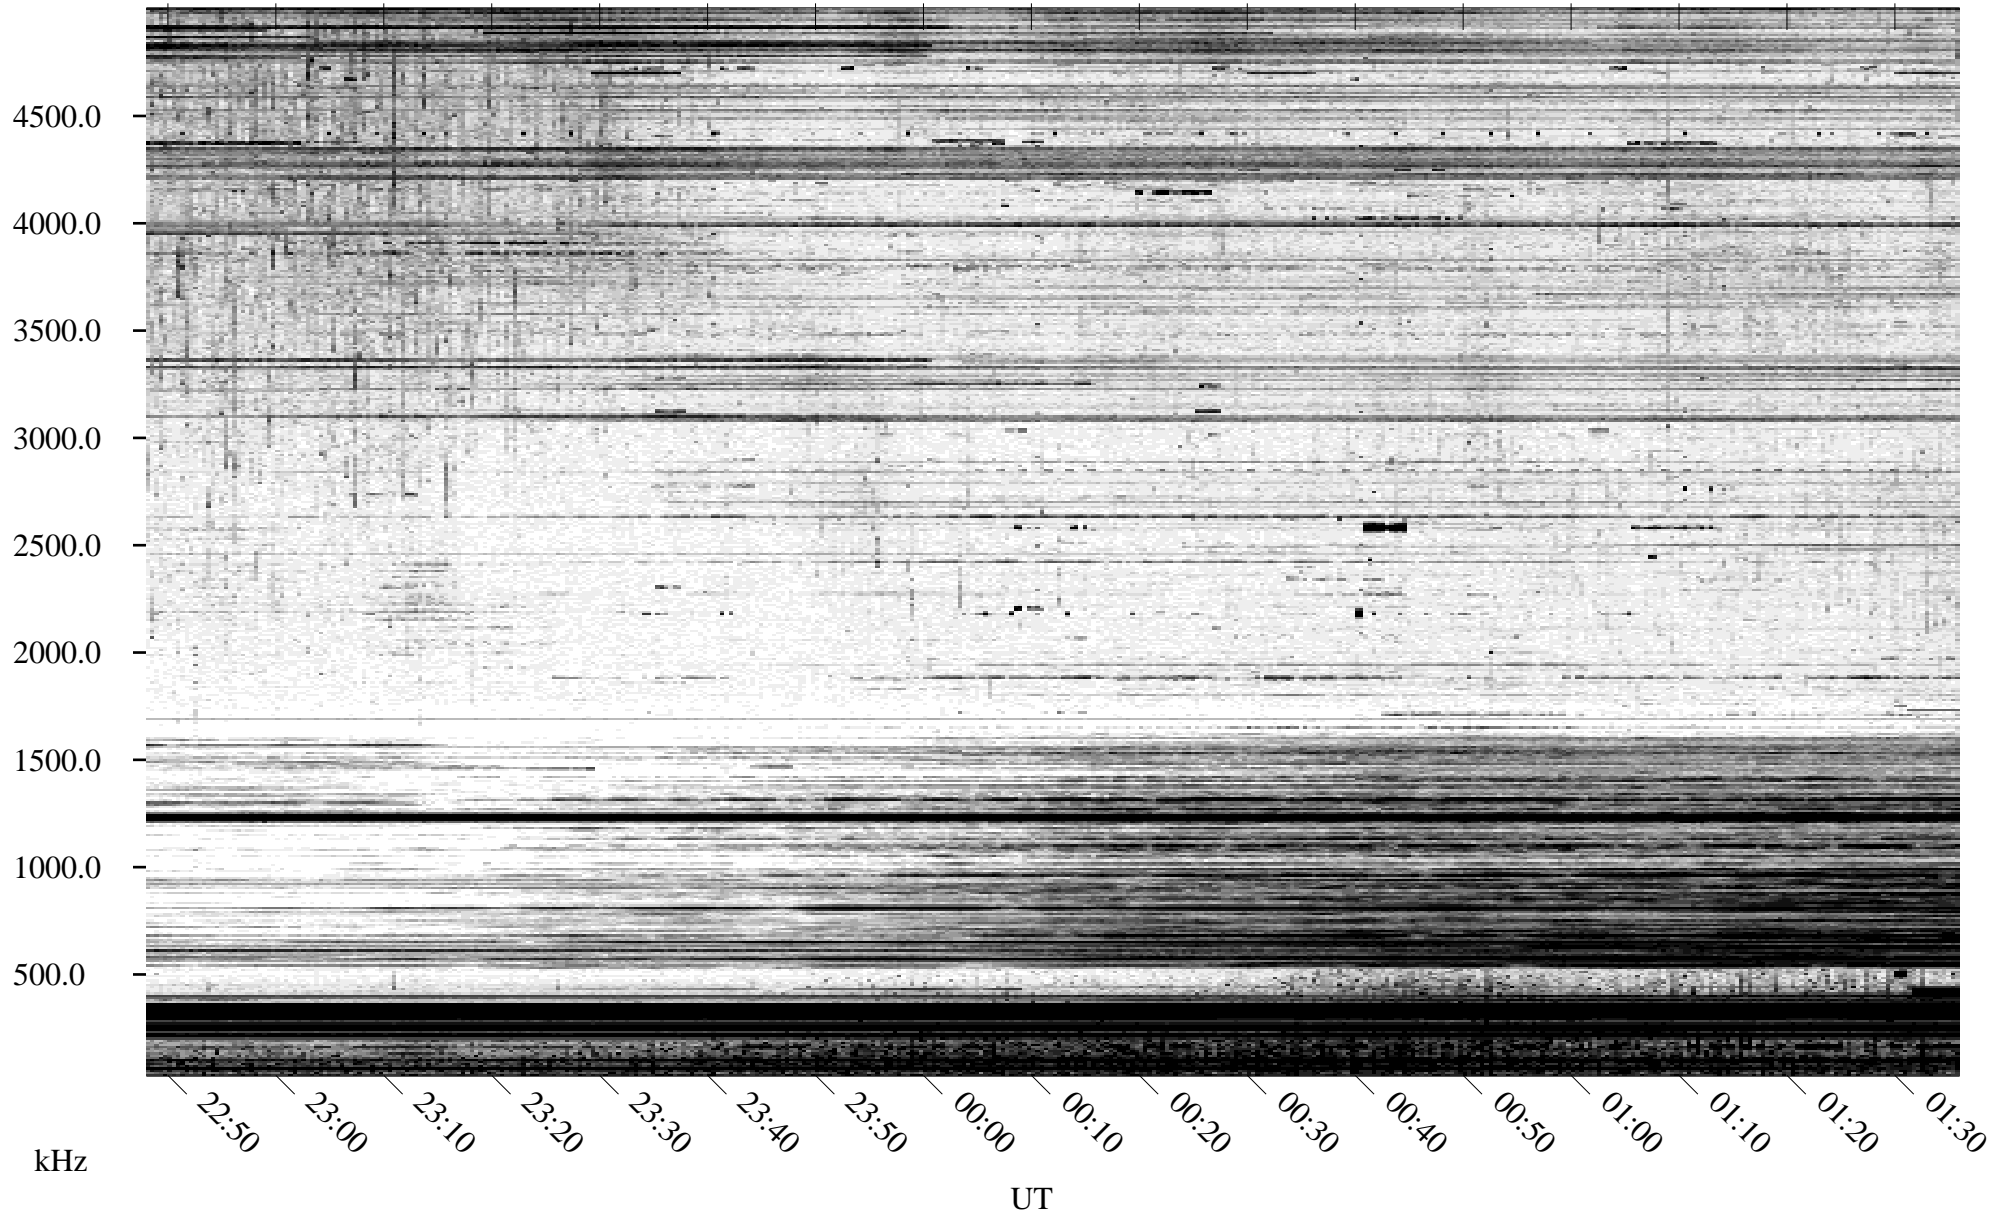

# 09/30/1995 Churchill, Manitoba

Linear Scale    Black = 161    White = 15

ch95273l.r00m max\_12

Page 1

# 09/30/1995 Churchill, Manitoba

Linear Scale    Black = 161    White = 15

ch95273l.r00m max\_12

Page 2

# 10/01/1995 Churchill, Manitoba

Linear Scale    Black = 161    White = 15

ch95273l.r00m max\_12

Page 3

# 10/01/1995 Churchill, Manitoba

Linear Scale    Black = 161    White = 15

ch95273l.r00m max\_12

Page 4