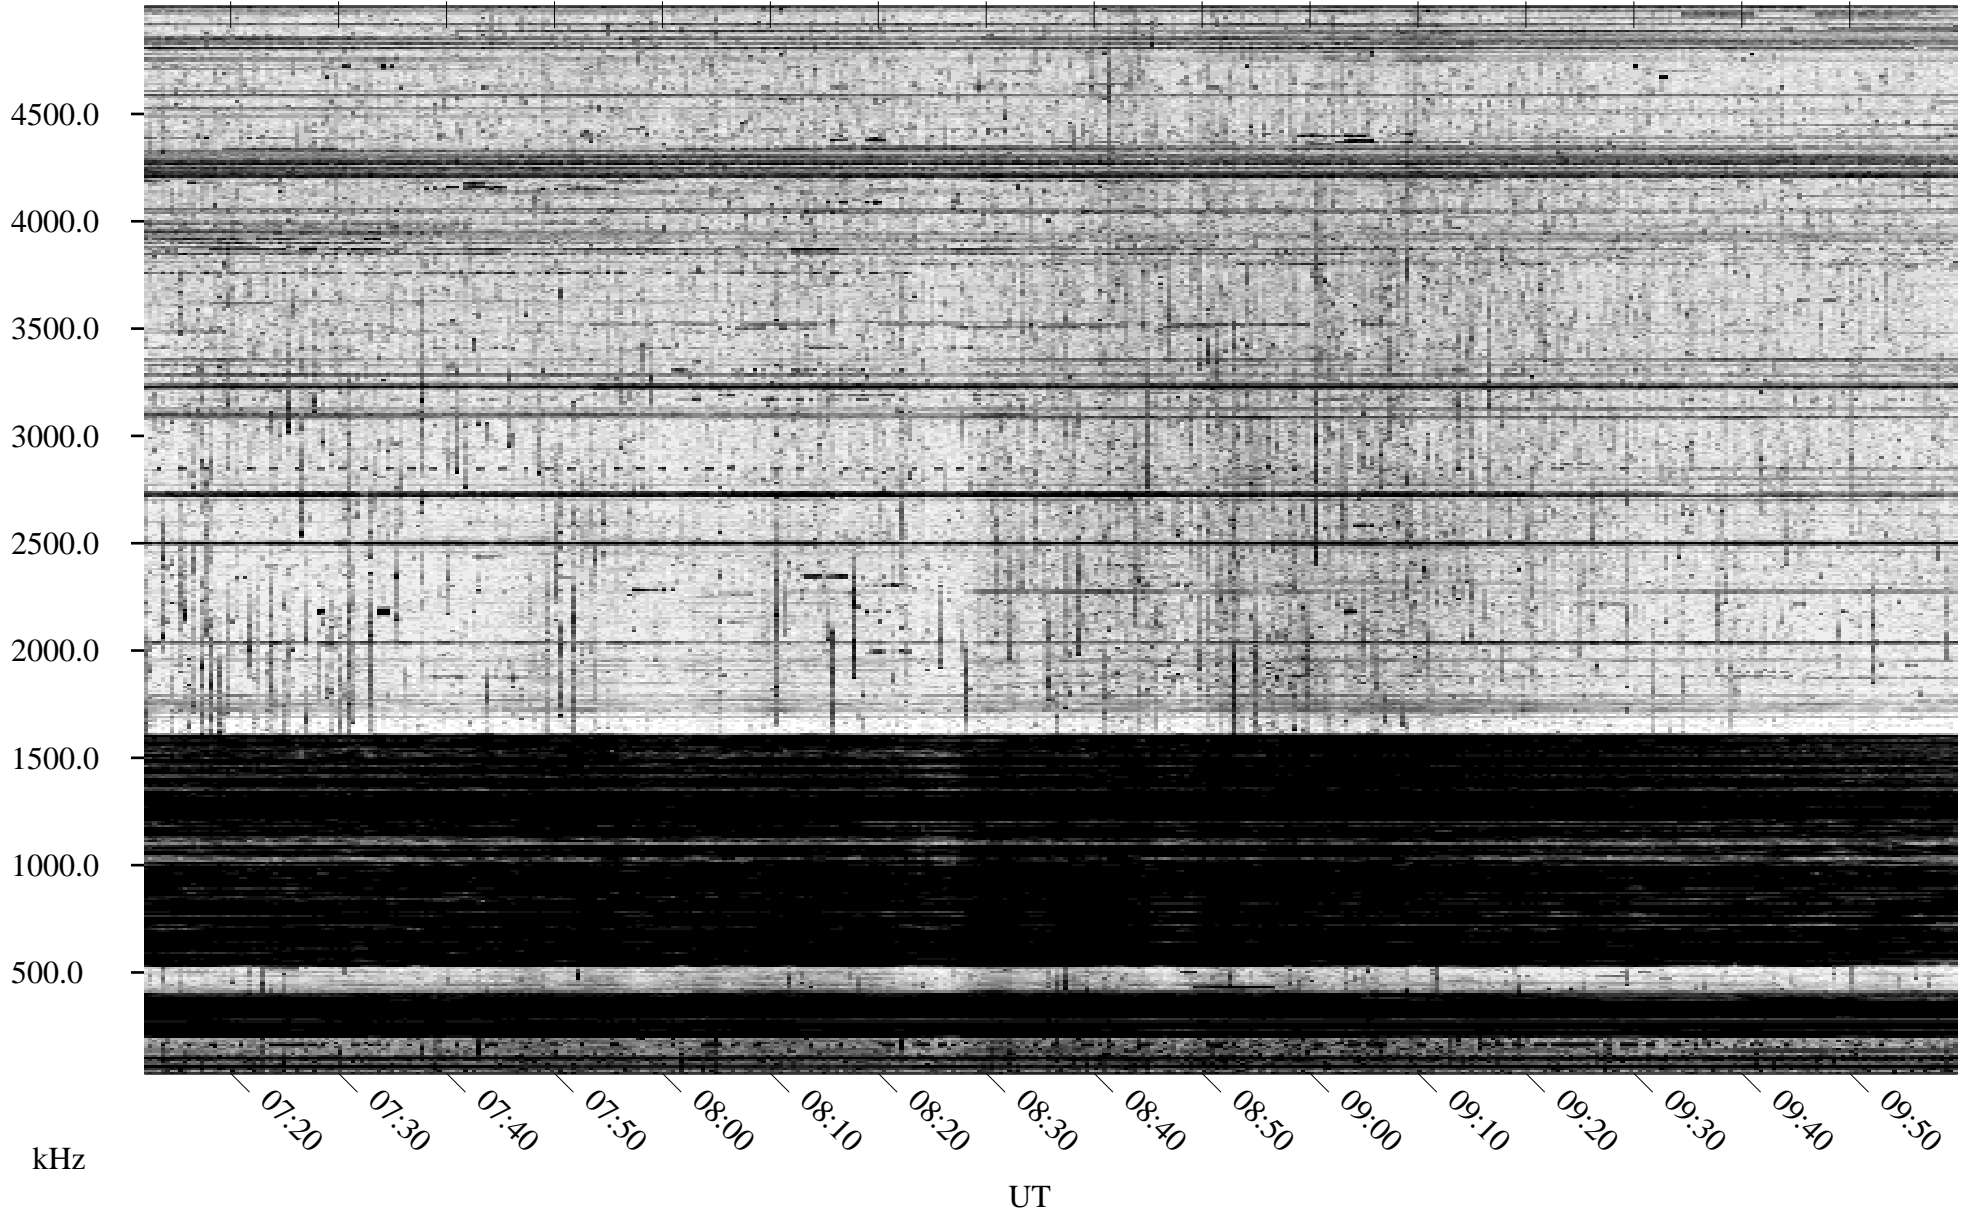

# 10/01/1995 Churchill, Manitoba

Linear Scale    Black = 161    White = 15

ch95273l.r00m max\_12

Page 3

# 10/01/1995 Churchill, Manitoba

Linear Scale    Black = 161    White = 15

ch95273l.r00m max\_12

Page 4

# 10/01/1995 Churchill, Manitoba

Linear Scale    Black = 161    White = 15

ch95273l.r00m max\_12

Page 5

# 10/01/1995 Churchill, Manitoba

Linear Scale Black = 161 White = 15

ch95273l.r00m max\_12

Page 6