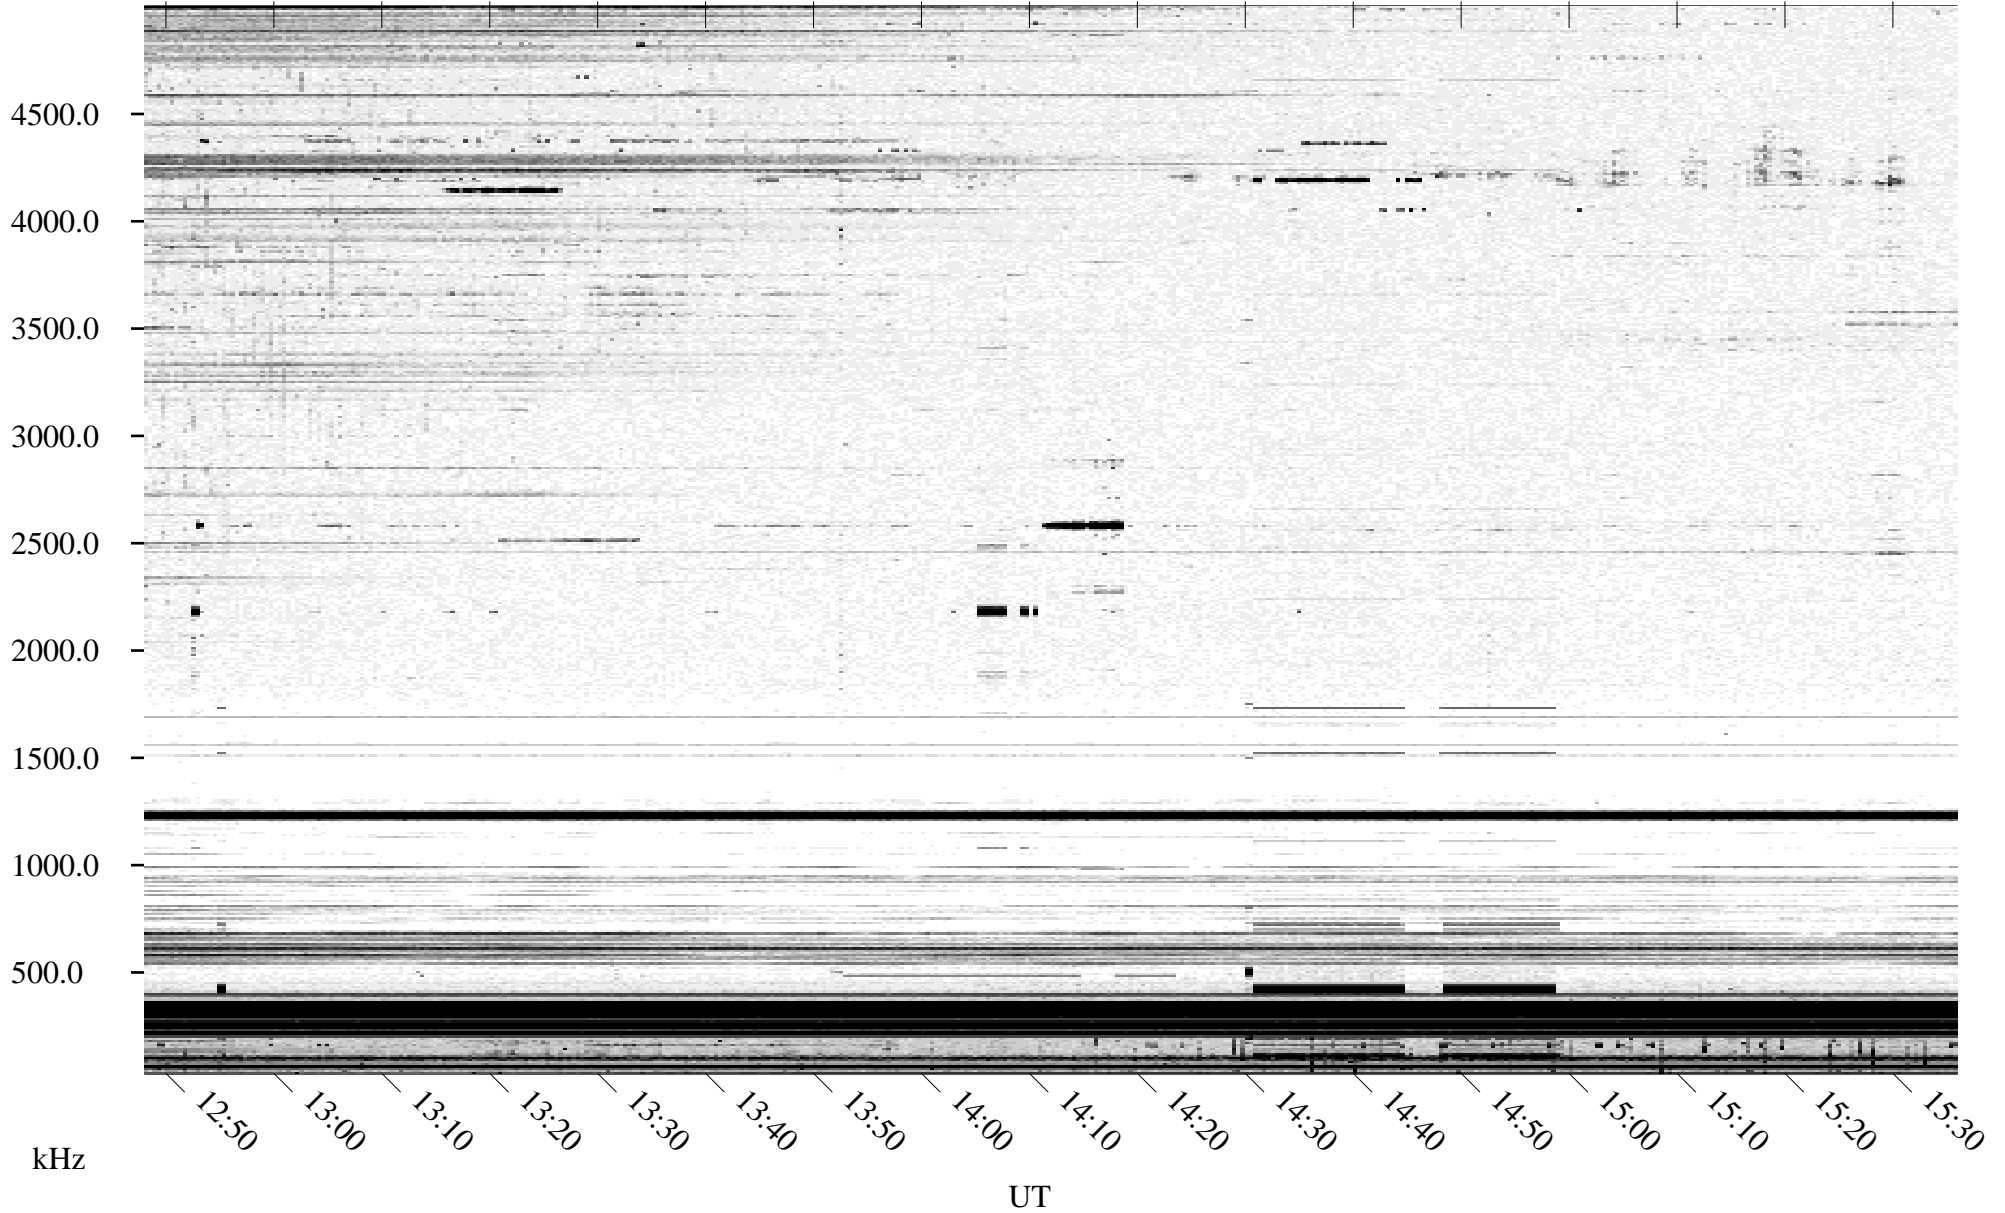

# 10/01/1995 Churchill, Manitoba

Linear Scale    Black = 161    White = 15

ch95273l.r00m max\_12

Page 5

# 10/01/1995 Churchill, Manitoba

Linear Scale Black = 161 White = 15

ch95273l.r00m max\_12

Page 6

# 10/01/1995 Churchill, Manitoba

Linear Scale    Black = 161    White = 15

ch95273l.r00m max\_12

Page 7

# 10/01/1995 Churchill, Manitoba

Linear Scale Black = 161 White = 15

ch95273l.r00m max\_12