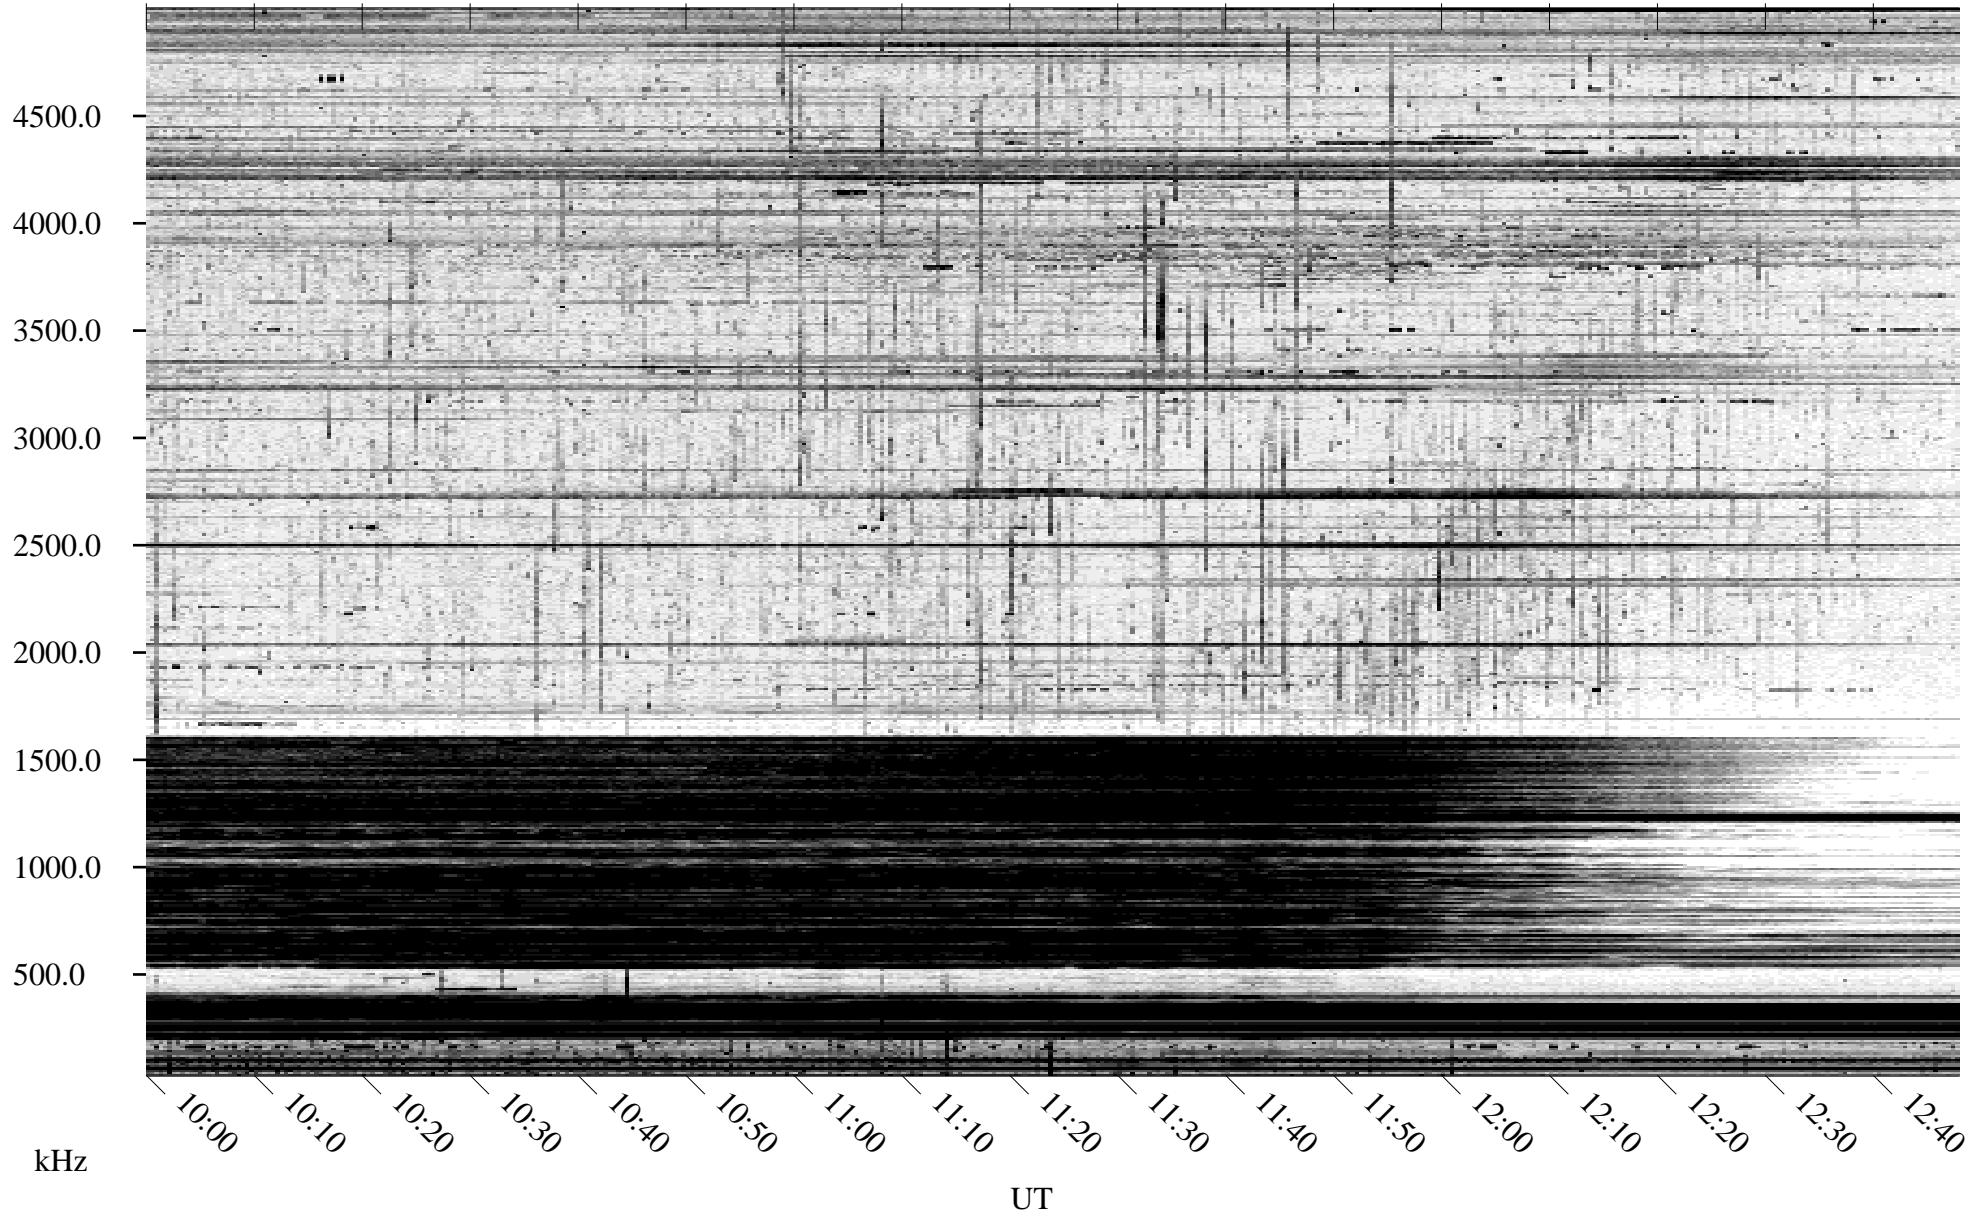

# 10/01/1995 Churchill, Manitoba

Linear Scale    Black = 161    White = 15

ch95273l.r00m max\_12

Page 5

# 10/01/1995 Churchill, Manitoba

Linear Scale Black = 161 White = 15

ch95273l.r00m max\_12

Page 6

# 10/01/1995 Churchill, Manitoba

Linear Scale    Black = 161    White = 15

ch95273l.r00m max\_12

Page 7