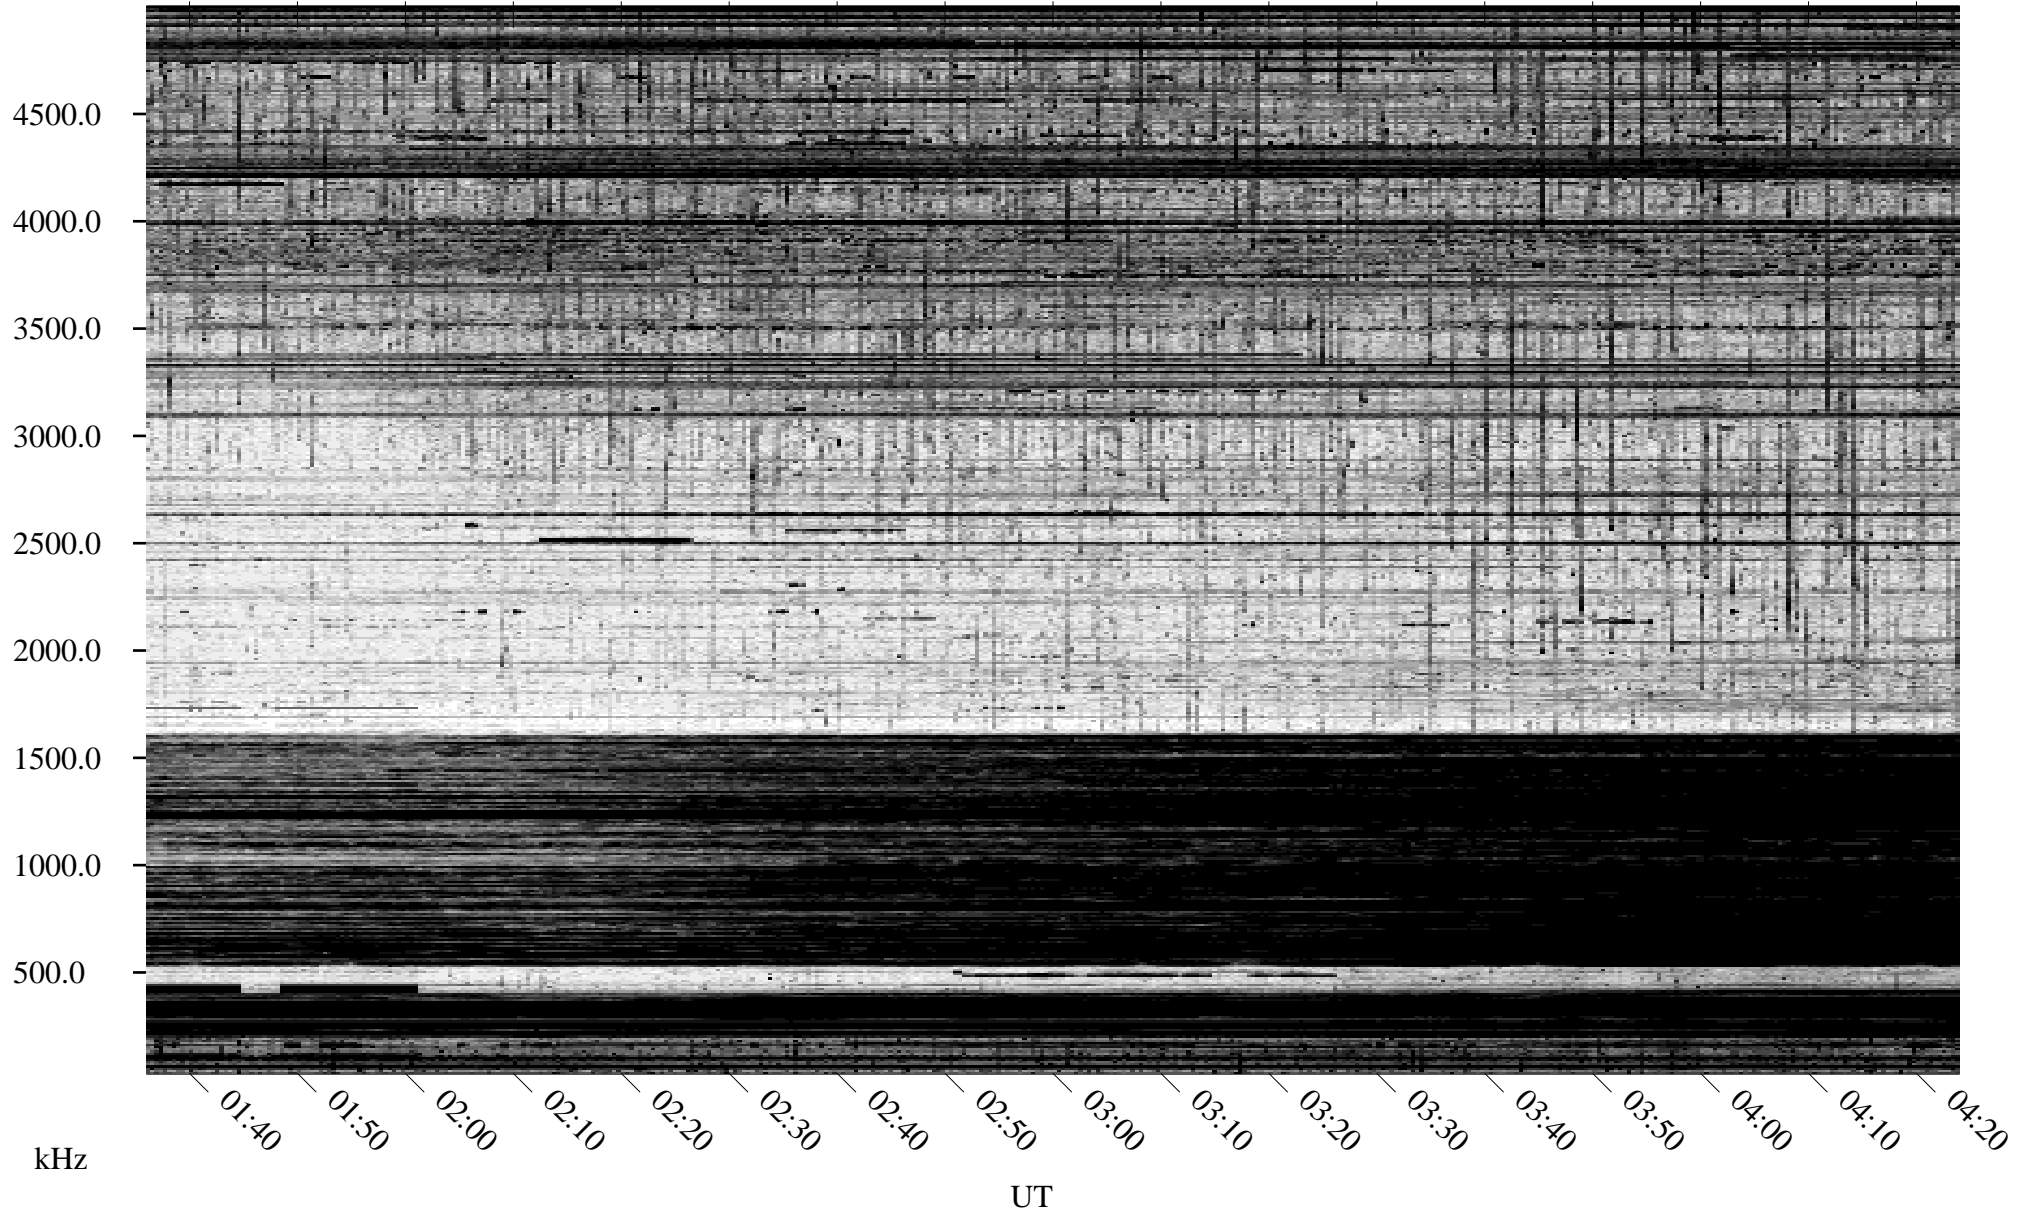

10/01/1995 Churchill, Manitoba

Linear Scale Black = 161 White = 15

ch95274l.r00m max_12

Page 1

10/01/1995 Churchill, Manitoba

Linear Scale Black = 161 White = 15

ch95274l.r00m max_12

Page 2

10/02/1995 Churchill, Manitoba

Linear Scale Black = 161 White = 15

ch95274l.r00m max_12

Page 3

10/02/1995 Churchill, Manitoba

Linear Scale Black = 161 White = 15

ch95274l.r00m max_12

Page 4

10/02/1995 Churchill, Manitoba

Linear Scale Black = 161 White = 15

ch95274l.r00m max_12

Page 5

10/02/1995 Churchill, Manitoba

Linear Scale Black = 161 White = 15

ch95274l.r00m max_12

Page 6

10/02/1995 Churchill, Manitoba

Linear Scale Black = 161 White = 15

ch95274l.r00m max_12

Page 7

10/02/1995 Churchill, Manitoba

Linear Scale Black = 161 White = 15

ch95274l.r00m max_12

Page 8