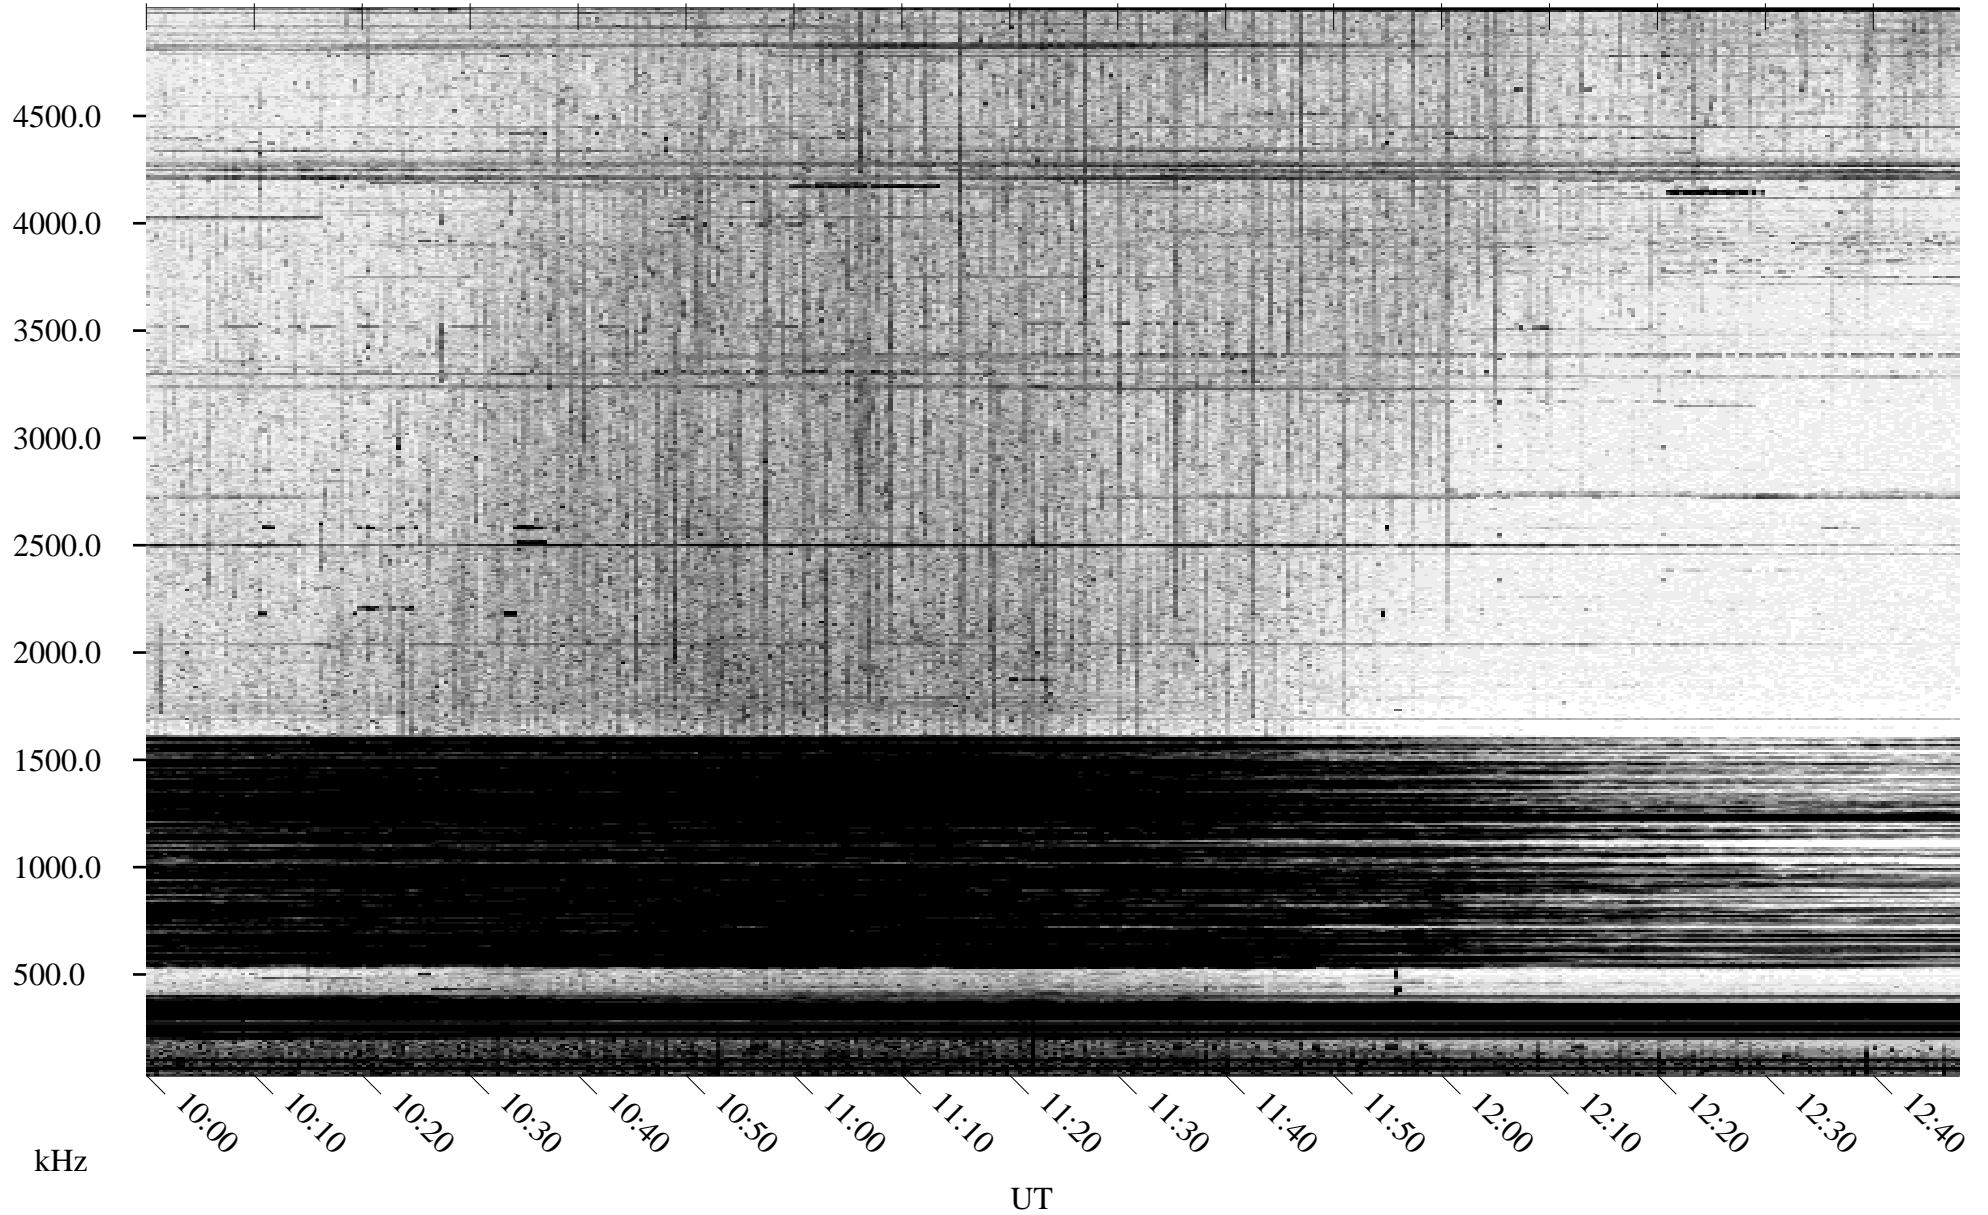

10/01/1995 Churchill, Manitoba

Linear Scale Black = 161 White = 15

ch95274l.r00m max_12

Page 1

10/01/1995 Churchill, Manitoba

Linear Scale Black = 161 White = 15

ch95274l.r00m max_12

Page 2

10/02/1995 Churchill, Manitoba

Linear Scale Black = 161 White = 15

ch95274l.r00m max_12

Page 3

10/02/1995 Churchill, Manitoba

Linear Scale Black = 161 White = 15

ch95274l.r00m max_12

Page 4

10/02/1995 Churchill, Manitoba

Linear Scale Black = 161 White = 15

ch95274l.r00m max_12

Page 5

10/02/1995 Churchill, Manitoba

Linear Scale Black = 161 White = 15

ch95274l.r00m max_12

Page 6

10/02/1995 Churchill, Manitoba

Linear Scale Black = 161 White = 15

ch95274l.r00m max_12

Page 7

10/02/1995 Churchill, Manitoba

Linear Scale Black = 161 White = 15

ch95274l.r00m max_12

Page 8