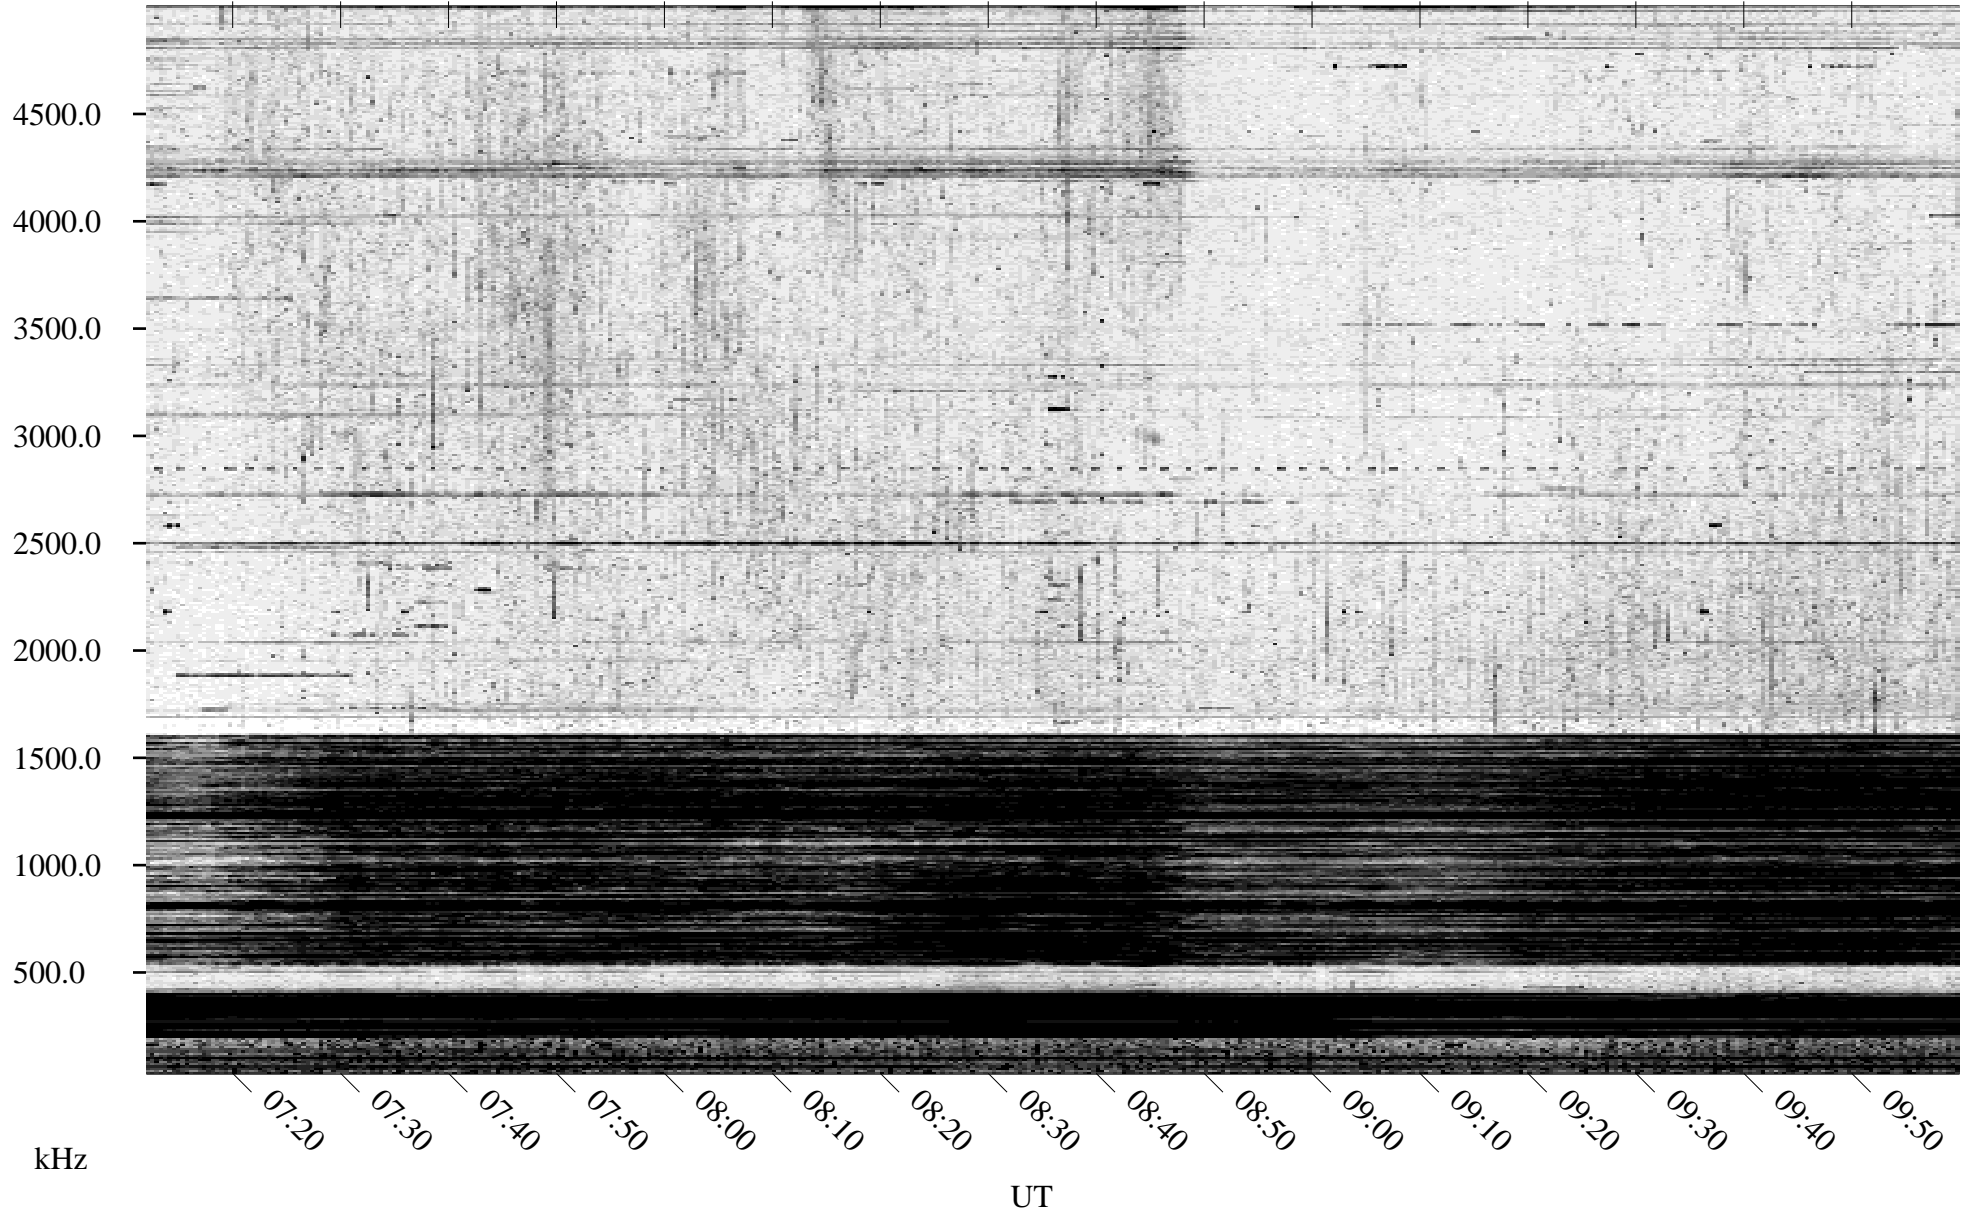

10/01/1995 Churchill, Manitoba

Linear Scale Black = 161 White = 15

ch95274l.r00m max_12

Page 1

10/01/1995 Churchill, Manitoba

Linear Scale Black = 161 White = 15

ch95274l.r00m max_12

Page 2

10/02/1995 Churchill, Manitoba

Linear Scale Black = 161 White = 15

ch95274l.r00m max_12

Page 3

10/02/1995 Churchill, Manitoba

Linear Scale Black = 161 White = 15

ch95274l.r00m max_12

Page 4

10/02/1995 Churchill, Manitoba

Linear Scale Black = 161 White = 15

ch95274l.r00m max_12

Page 5

10/02/1995 Churchill, Manitoba

Linear Scale Black = 161 White = 15

ch95274l.r00m max_12

Page 6

10/02/1995 Churchill, Manitoba

Linear Scale Black = 161 White = 15

ch95274l.r00m max_12

Page 7

10/02/1995 Churchill, Manitoba

Linear Scale Black = 161 White = 15

ch95274l.r00m max_12

Page 8