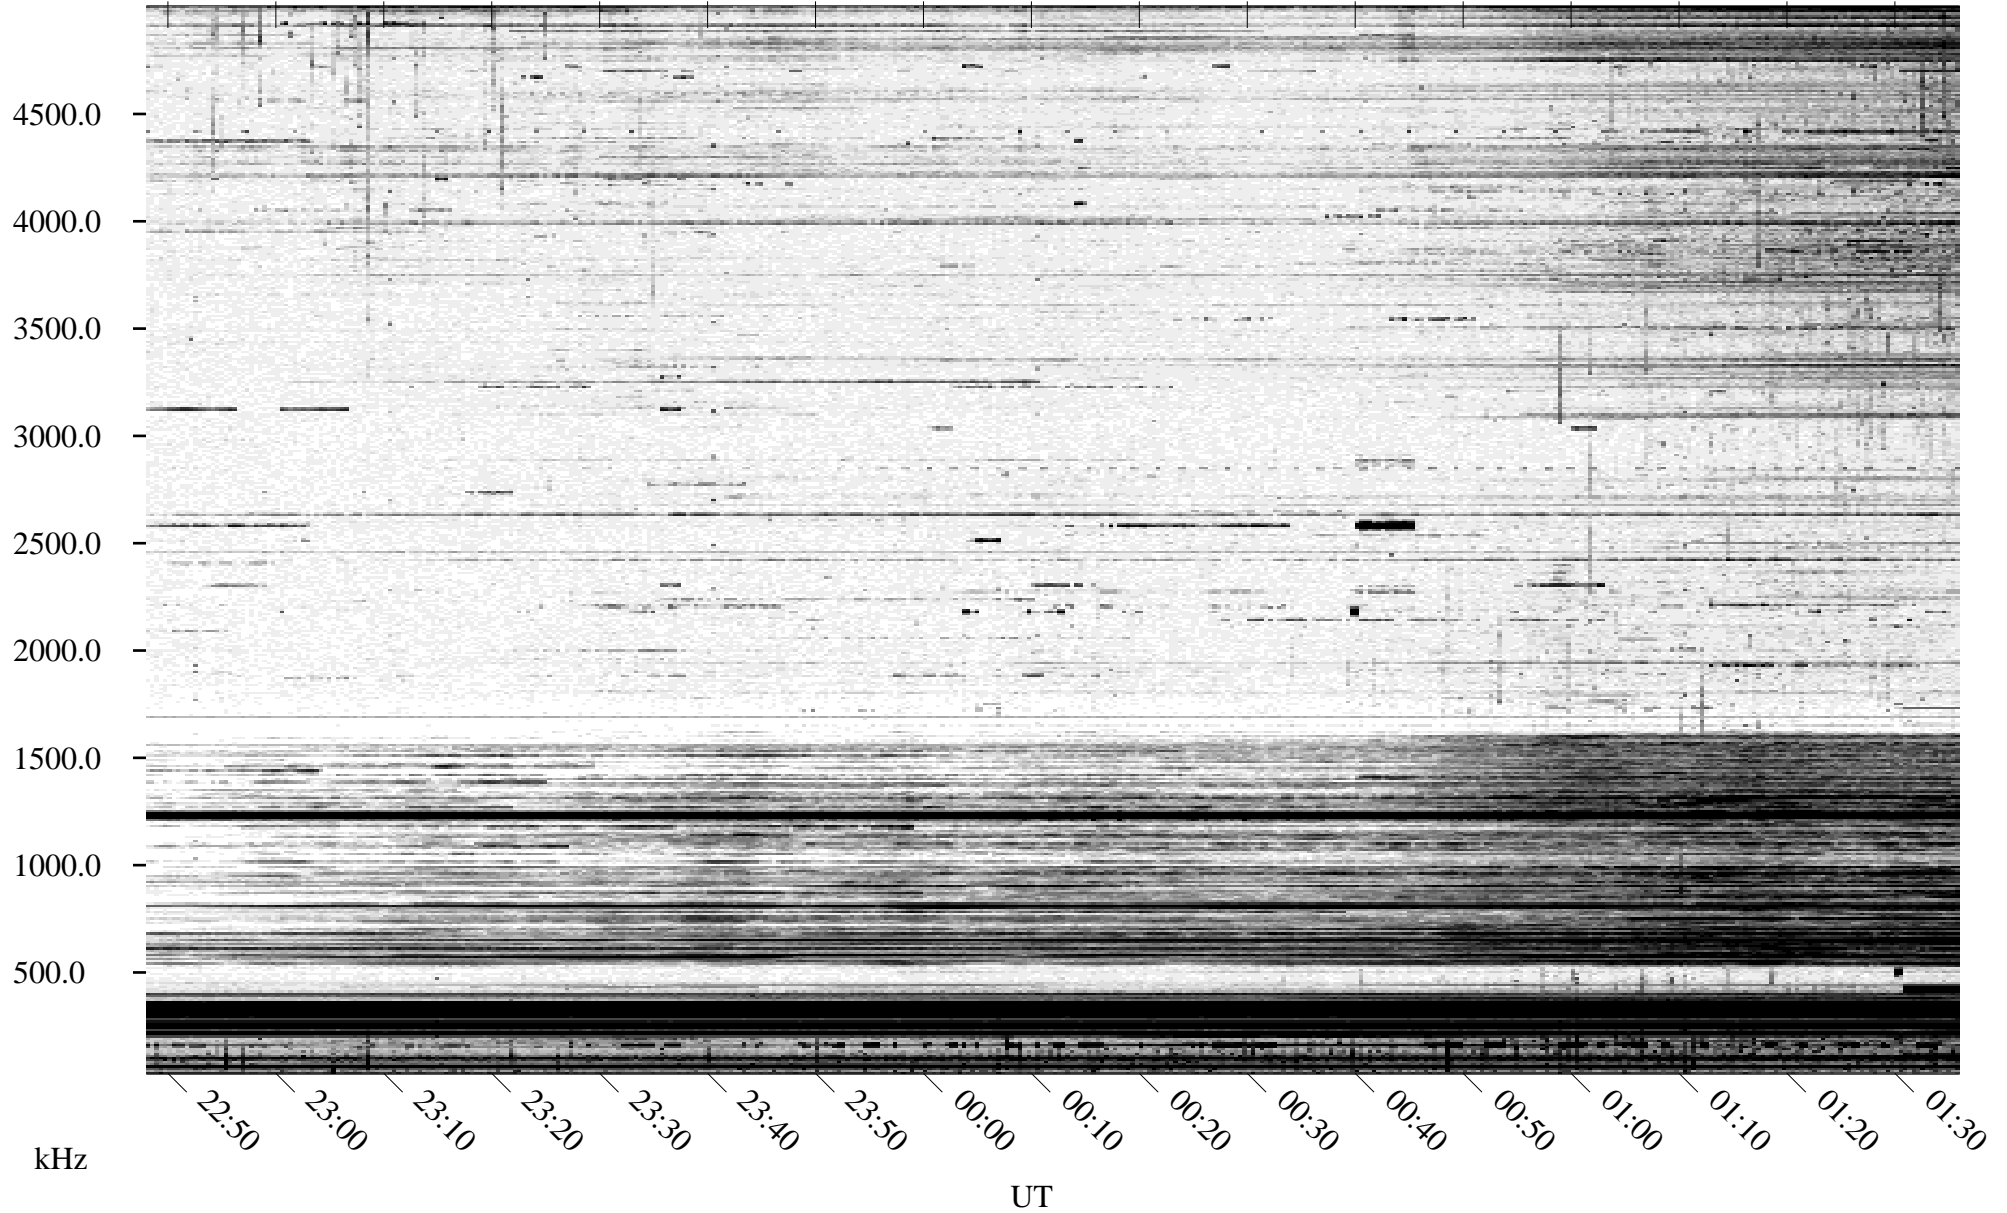

10/01/1995 Churchill, Manitoba

Linear Scale Black = 161 White = 15

ch95274l.r00m max_12

Page 1

10/01/1995 Churchill, Manitoba

Linear Scale Black = 161 White = 15

ch95274l.r00m max_12

Page 2

10/02/1995 Churchill, Manitoba

Linear Scale Black = 161 White = 15

ch95274l.r00m max_12

Page 3

10/02/1995 Churchill, Manitoba

Linear Scale Black = 161 White = 15

ch95274l.r00m max_12

Page 4

10/02/1995 Churchill, Manitoba

Linear Scale Black = 161 White = 15

ch95274l.r00m max_12

Page 5

10/02/1995 Churchill, Manitoba

Linear Scale Black = 161 White = 15

ch95274l.r00m max_12

Page 6

10/02/1995 Churchill, Manitoba

Linear Scale Black = 161 White = 15

ch95274l.r00m max_12

Page 7

10/02/1995 Churchill, Manitoba

Linear Scale Black = 161 White = 15

ch95274l.r00m max_12

Page 8