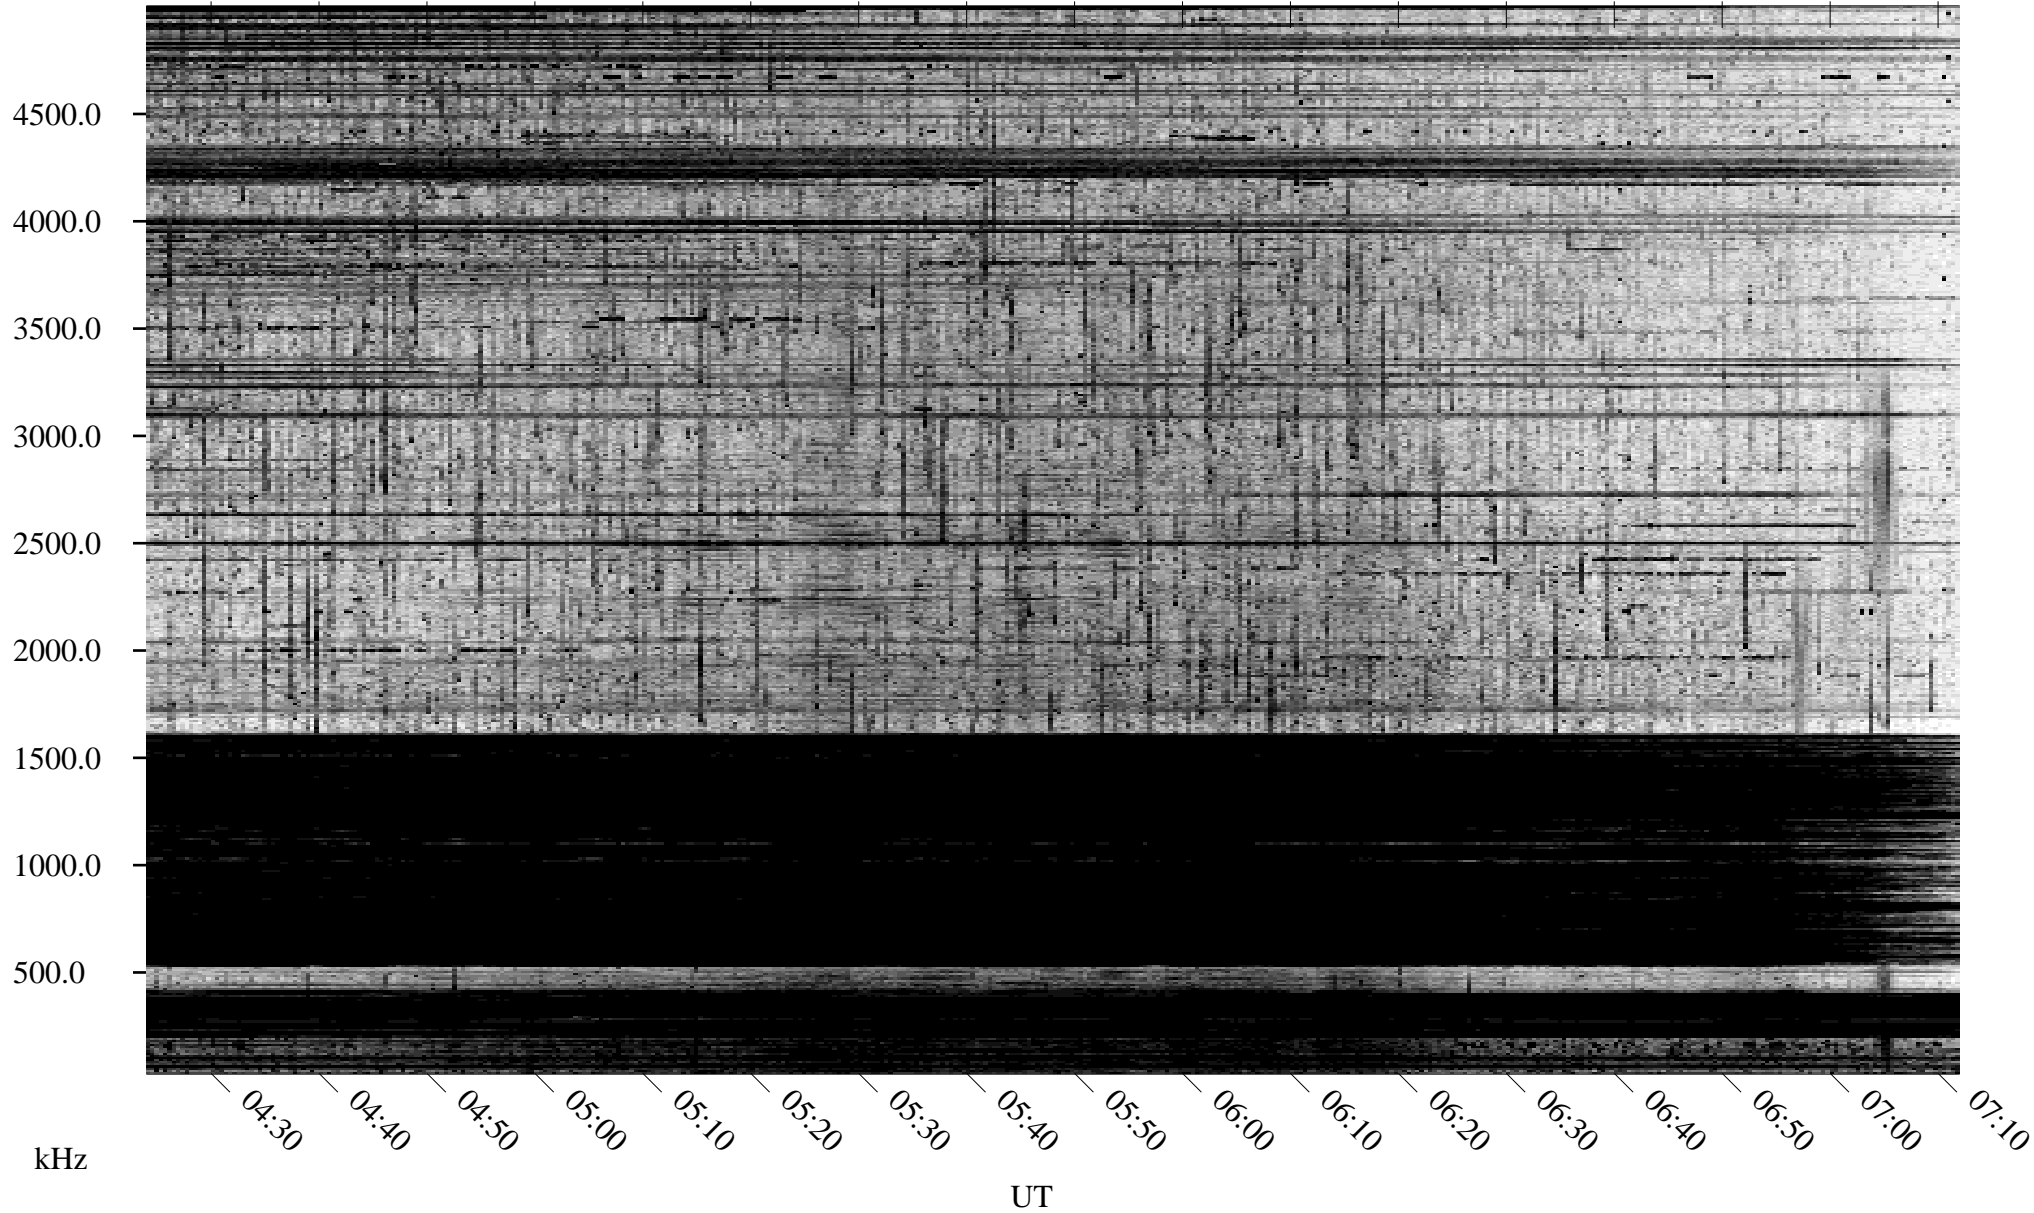

10/01/1995 Churchill, Manitoba

Linear Scale Black = 161 White = 15

ch95274l.r00m max_12

Page 1

10/01/1995 Churchill, Manitoba

Linear Scale Black = 161 White = 15

ch95274l.r00m max_12

Page 2

10/02/1995 Churchill, Manitoba

Linear Scale Black = 161 White = 15

ch95274l.r00m max_12

Page 3

10/02/1995 Churchill, Manitoba

Linear Scale Black = 161 White = 15

ch95274l.r00m max_12

Page 4

10/02/1995 Churchill, Manitoba

Linear Scale Black = 161 White = 15

ch95274l.r00m max_12

Page 5

10/02/1995 Churchill, Manitoba

Linear Scale Black = 161 White = 15

ch95274l.r00m max_12

Page 6

10/02/1995 Churchill, Manitoba

Linear Scale Black = 161 White = 15

ch95274l.r00m max_12

Page 7

10/02/1995 Churchill, Manitoba

Linear Scale Black = 161 White = 15

ch95274l.r00m max_12

Page 8