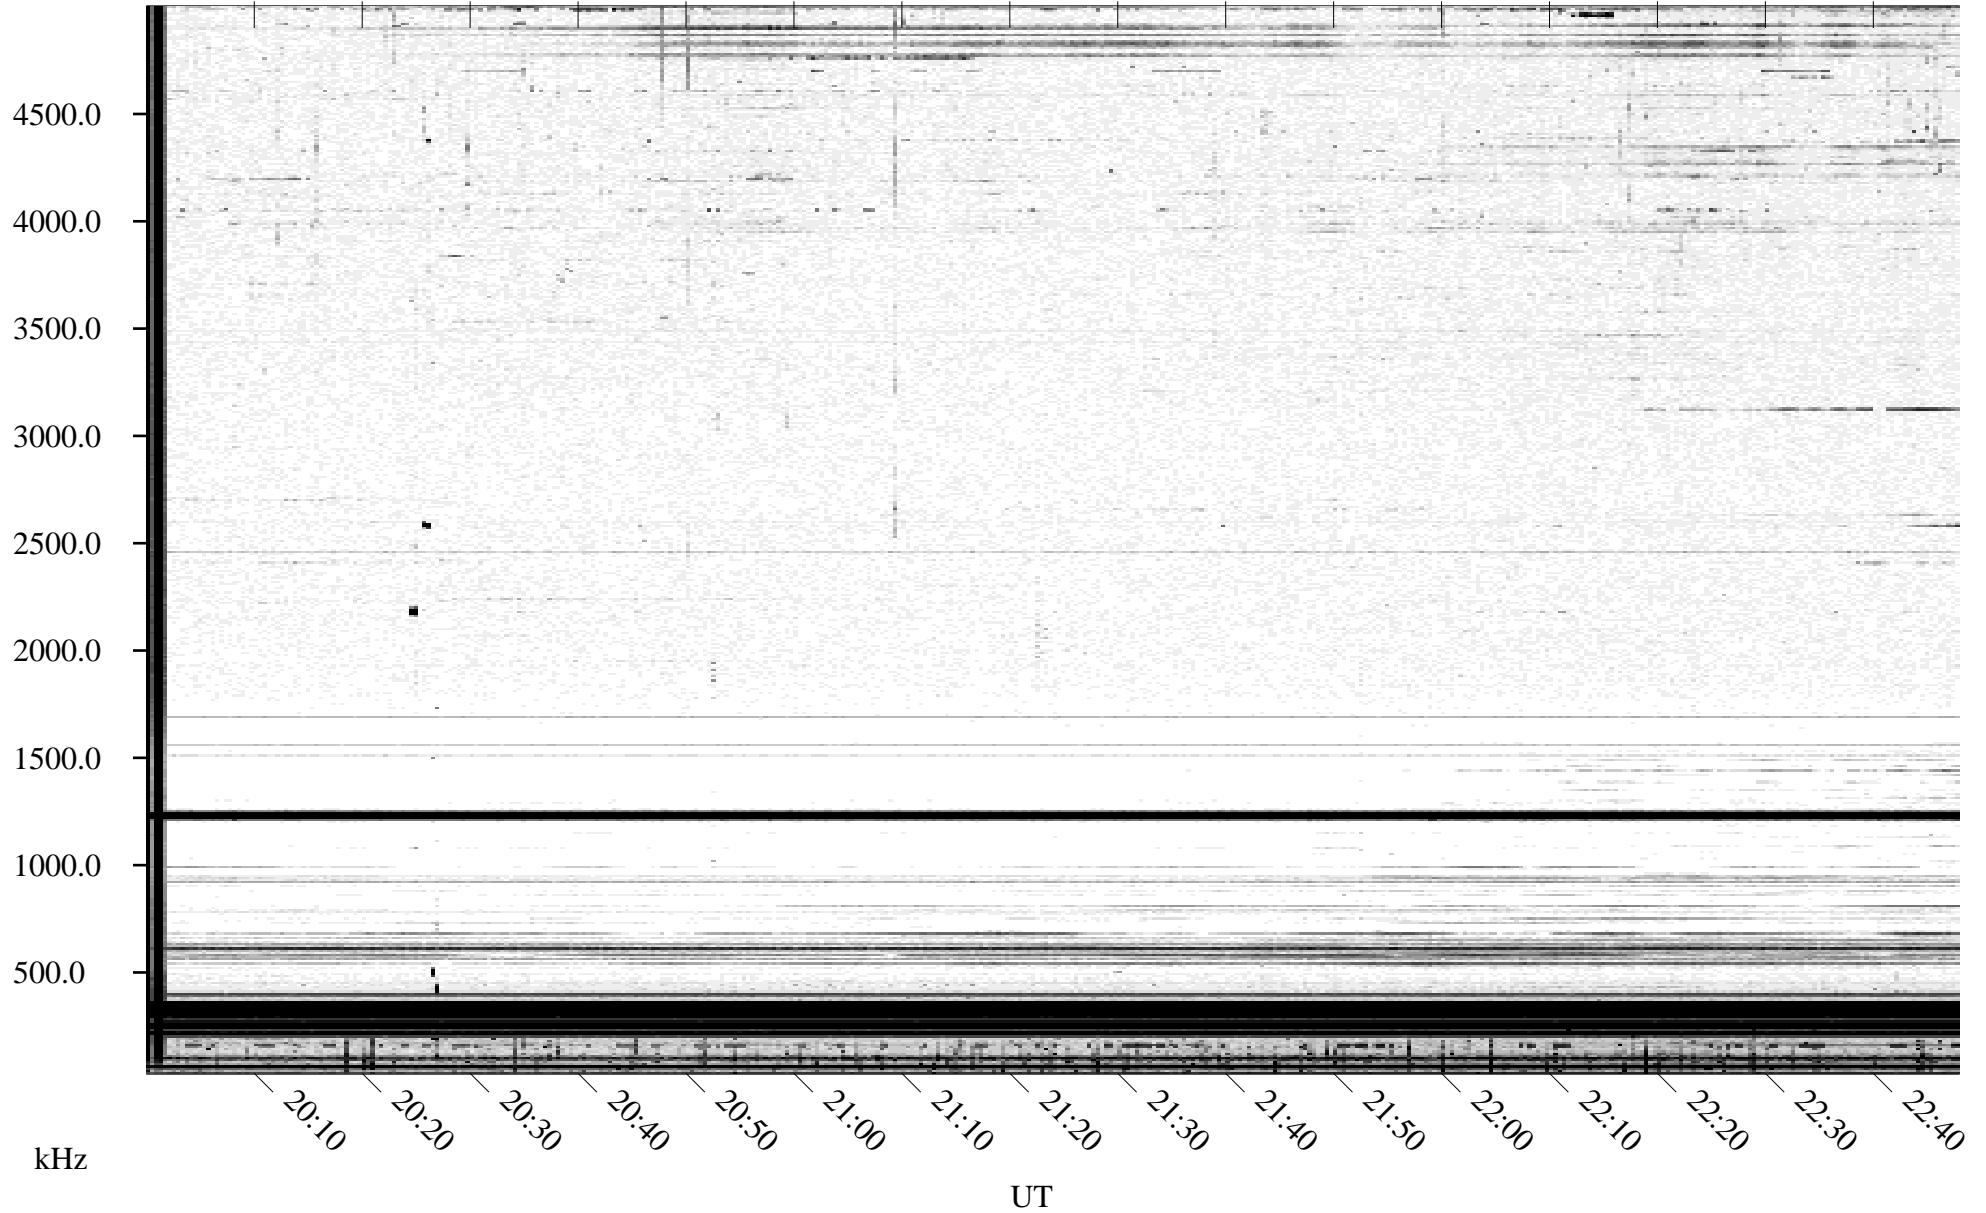

10/01/1995 Churchill, Manitoba

Linear Scale Black = 161 White = 15

ch95274l.r00m max_12

Page 1

10/01/1995 Churchill, Manitoba

Linear Scale Black = 161 White = 15

ch95274l.r00m max_12

Page 2

10/02/1995 Churchill, Manitoba

Linear Scale Black = 161 White = 15

ch95274l.r00m max_12

Page 3

10/02/1995 Churchill, Manitoba

Linear Scale Black = 161 White = 15

ch95274l.r00m max_12

Page 4

10/02/1995 Churchill, Manitoba

Linear Scale Black = 161 White = 15

ch95274l.r00m max_12

Page 5

10/02/1995 Churchill, Manitoba

Linear Scale Black = 161 White = 15

ch95274l.r00m max_12

Page 6

10/02/1995 Churchill, Manitoba

Linear Scale Black = 161 White = 15

ch95274l.r00m max_12

Page 7

10/02/1995 Churchill, Manitoba

Linear Scale Black = 161 White = 15

ch95274l.r00m max_12

Page 8