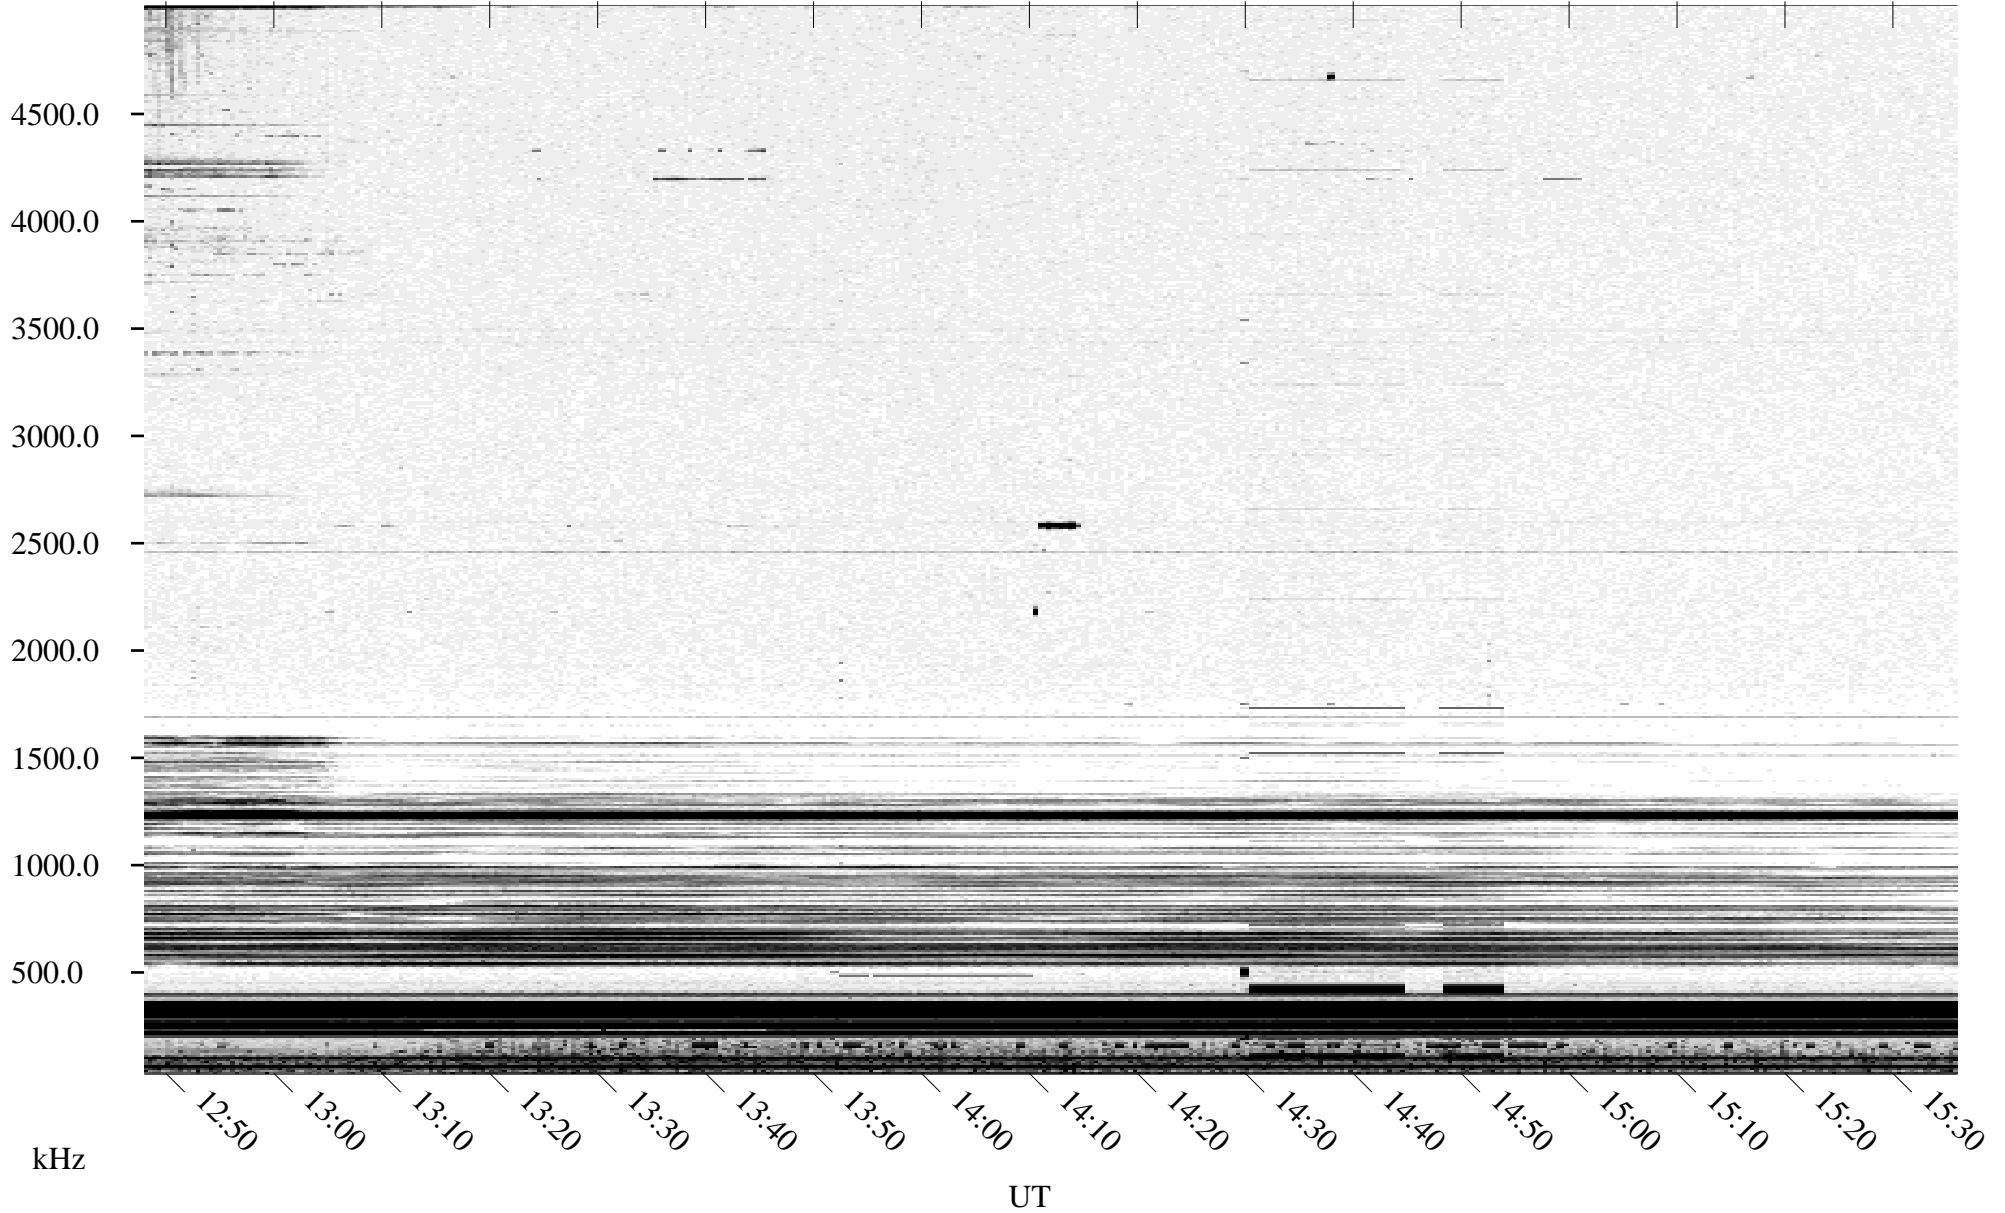

10/01/1995 Churchill, Manitoba

Linear Scale Black = 161 White = 15

ch95274l.r00m max_12

Page 1

10/01/1995 Churchill, Manitoba

Linear Scale Black = 161 White = 15

ch95274l.r00m max_12

Page 2

10/02/1995 Churchill, Manitoba

Linear Scale Black = 161 White = 15

ch95274l.r00m max_12

Page 3

10/02/1995 Churchill, Manitoba

Linear Scale Black = 161 White = 15

ch95274l.r00m max_12

Page 4

10/02/1995 Churchill, Manitoba

Linear Scale Black = 161 White = 15

ch95274l.r00m max_12

Page 5

10/02/1995 Churchill, Manitoba

Linear Scale Black = 161 White = 15

ch95274l.r00m max_12

Page 6

10/02/1995 Churchill, Manitoba

Linear Scale Black = 161 White = 15

ch95274l.r00m max_12

Page 7

10/02/1995 Churchill, Manitoba

Linear Scale Black = 161 White = 15

ch95274l.r00m max_12

Page 8