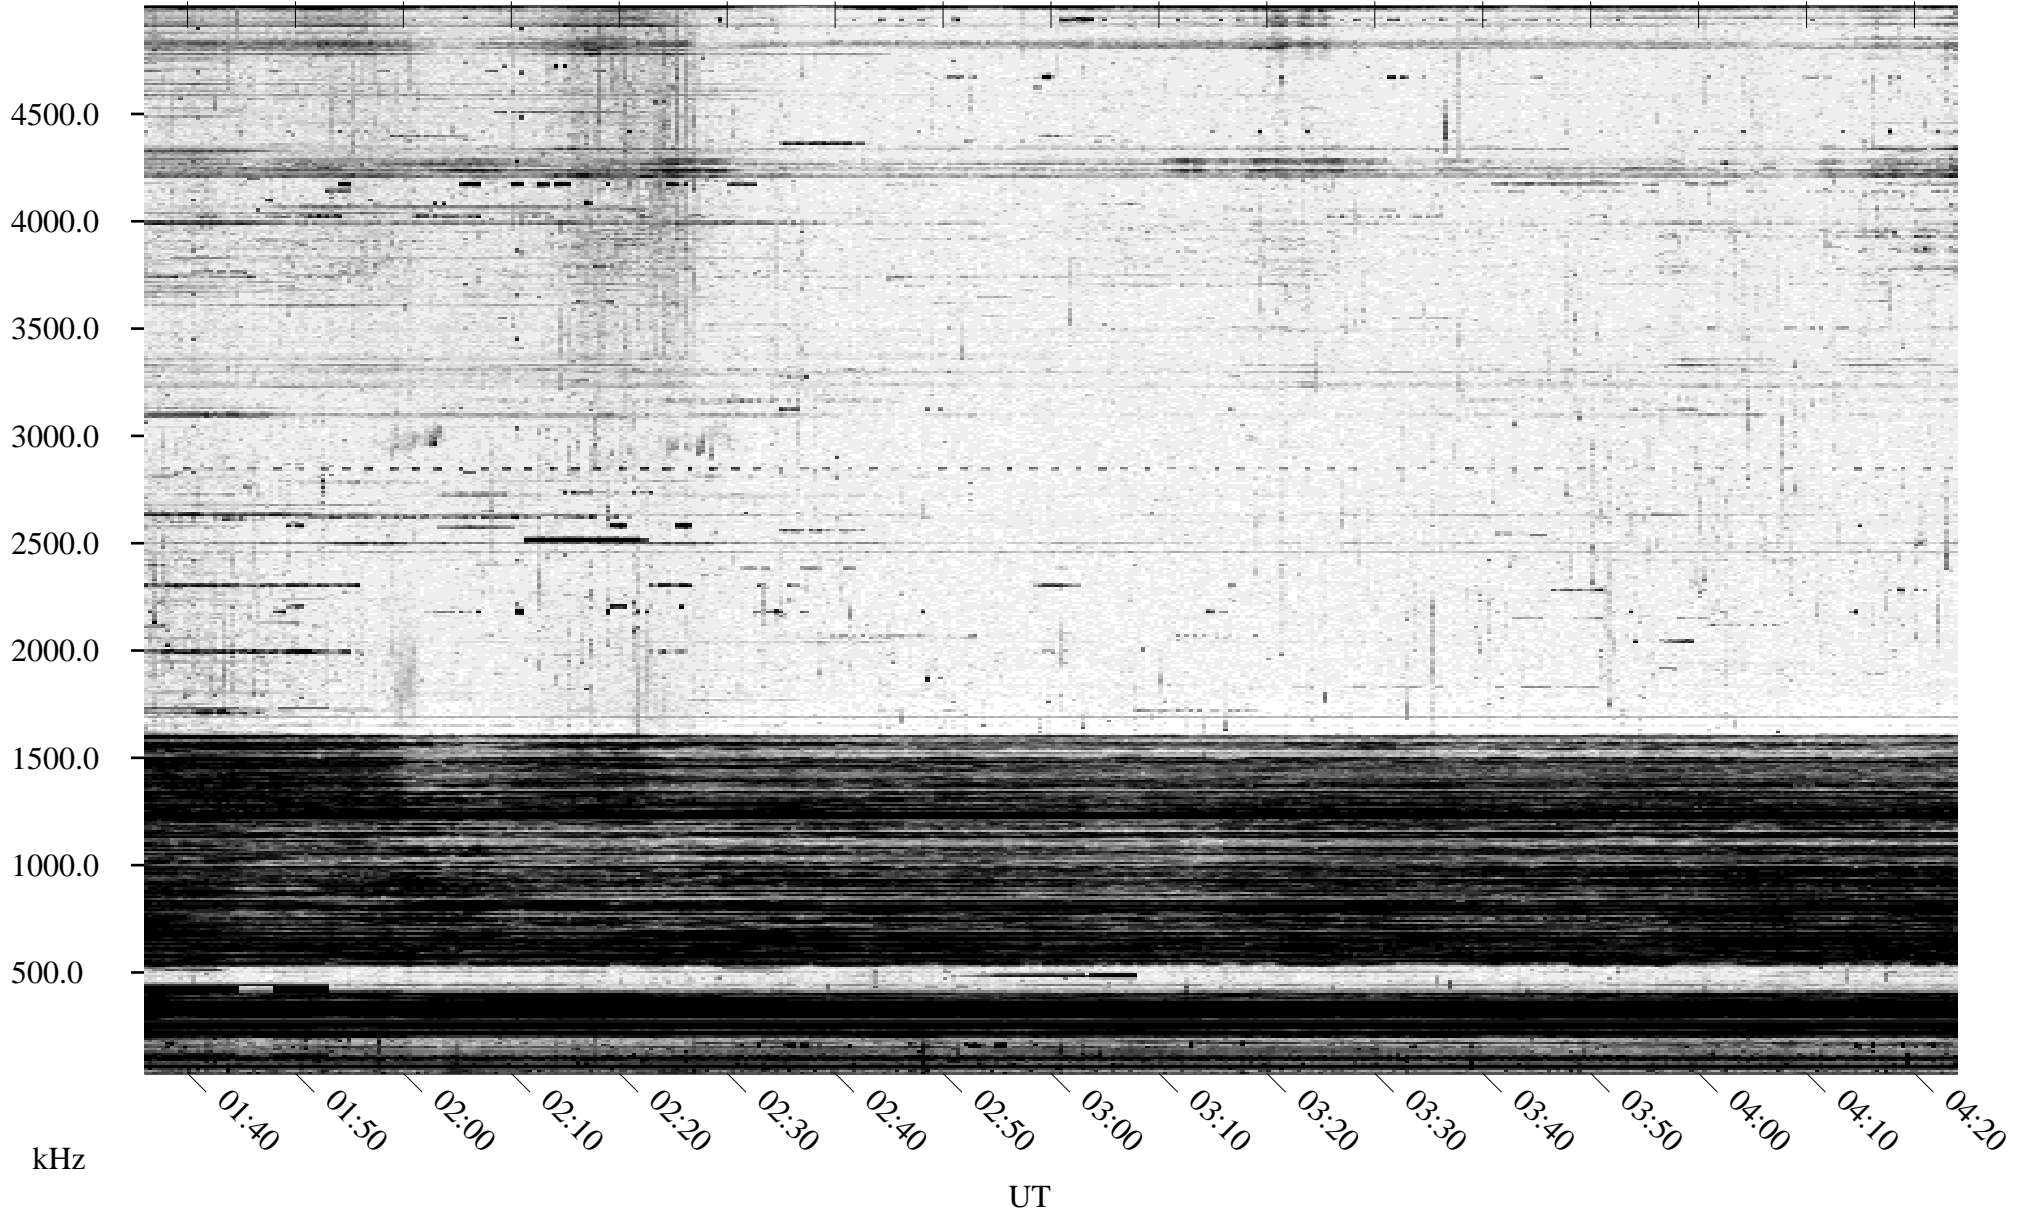

# 10/02/1995 Churchill, Manitoba

Linear Scale Black = 161 White = 15

ch952751.r00m max\_12

Page 1

# 10/02/1995 Churchill, Manitoba

Linear Scale    Black = 161    White = 15

ch952751.r00m max\_12

Page 2

# 10/03/1995 Churchill, Manitoba

Linear Scale    Black = 161    White = 15

ch952751.r00m max\_12

Page 3

# 10/03/1995 Churchill, Manitoba

Linear Scale    Black = 161    White = 15

ch95275l.r00m max\_12

Page 4