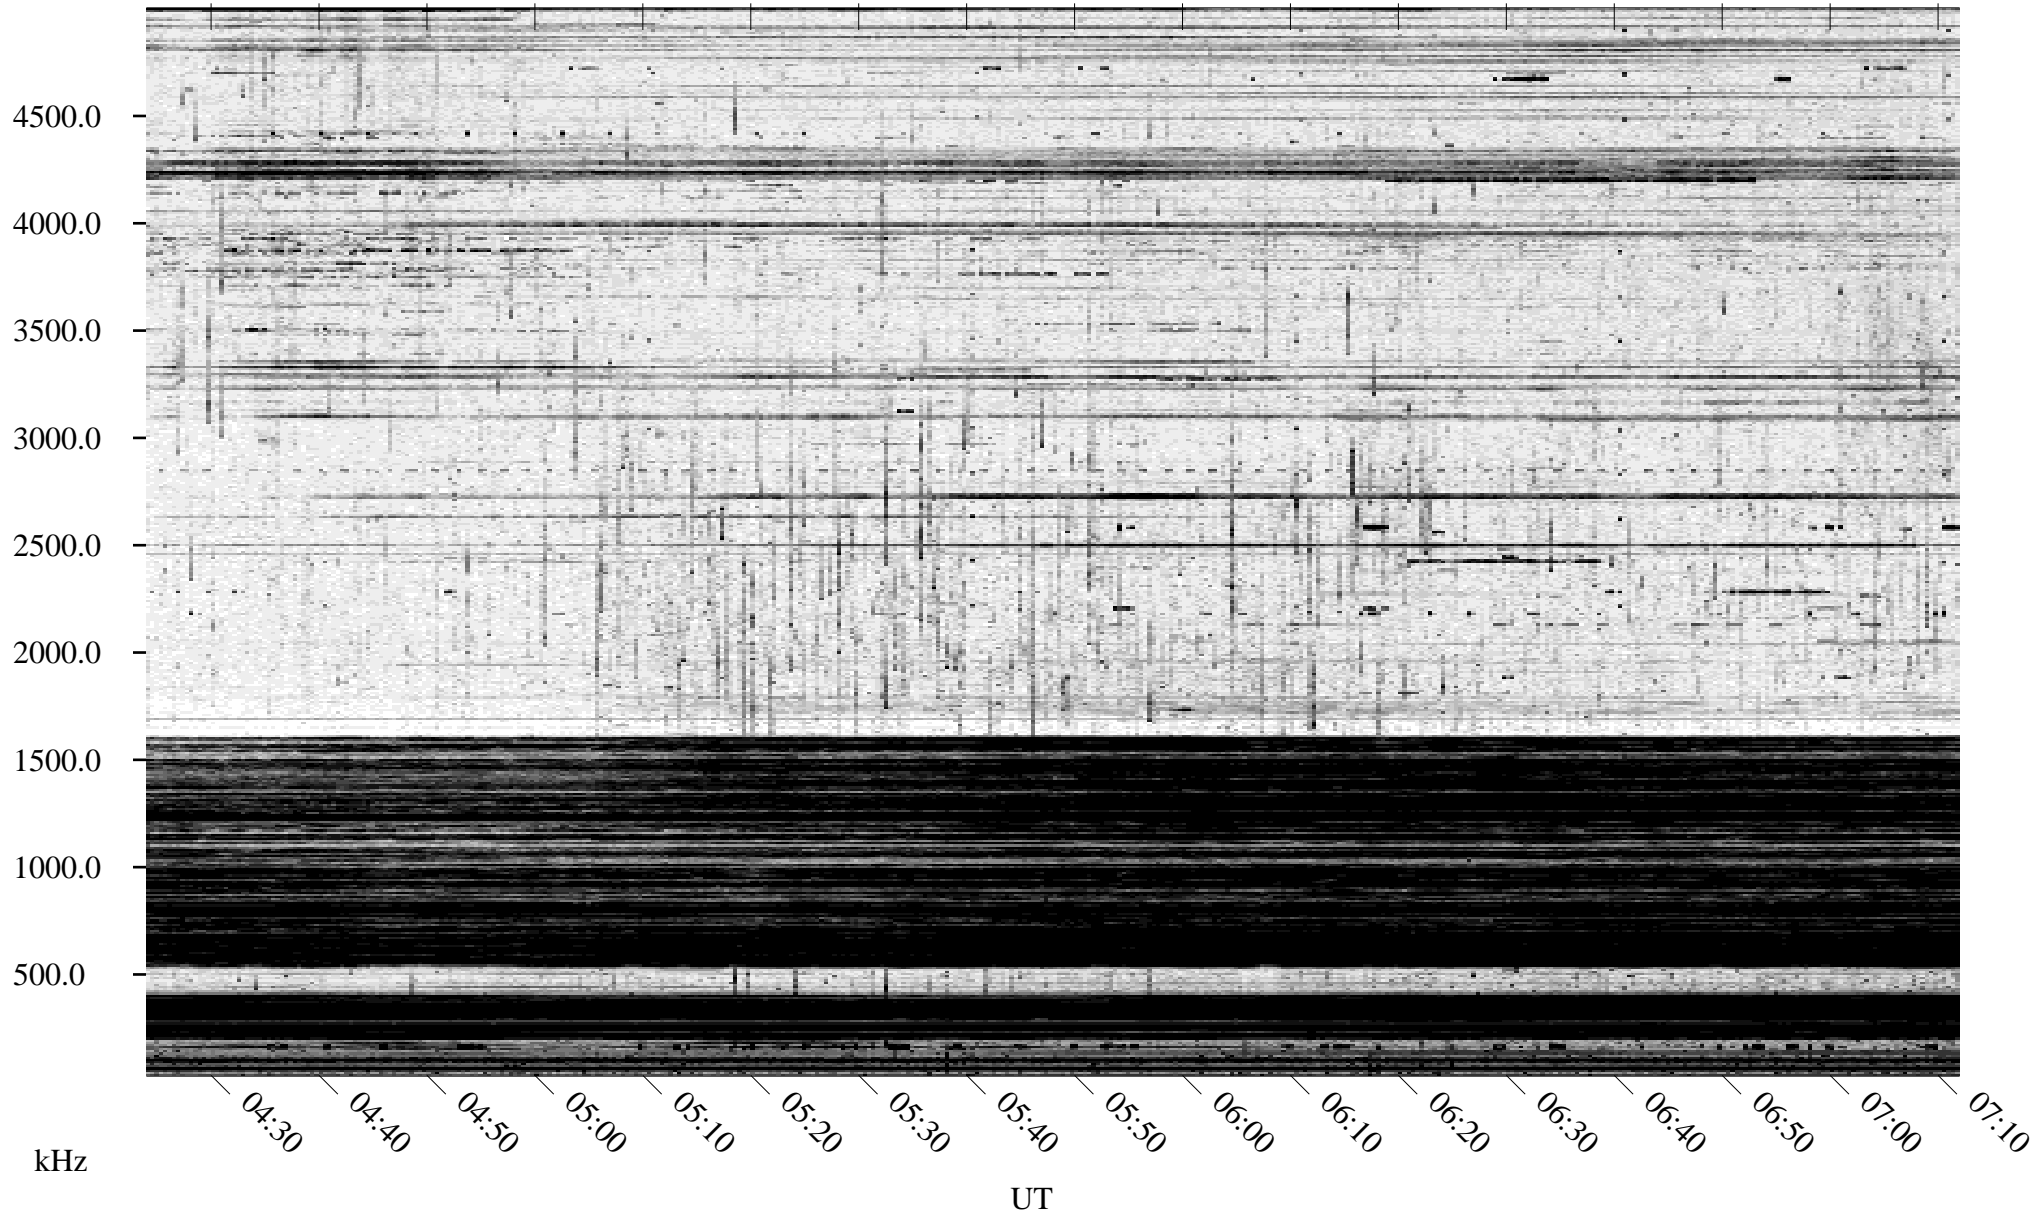

# 10/02/1995 Churchill, Manitoba

Linear Scale    Black = 161    White = 15

ch952751.r00m max\_12

Page 2

# 10/03/1995 Churchill, Manitoba

Linear Scale    Black = 161    White = 15

ch952751.r00m max\_12

Page 3

# 10/03/1995 Churchill, Manitoba

Linear Scale    Black = 161    White = 15

ch95275l.r00m max\_12

Page 4

# 10/03/1995 Churchill, Manitoba

Linear Scale    Black = 161    White = 15

ch952751.r00m max\_12

Page 5