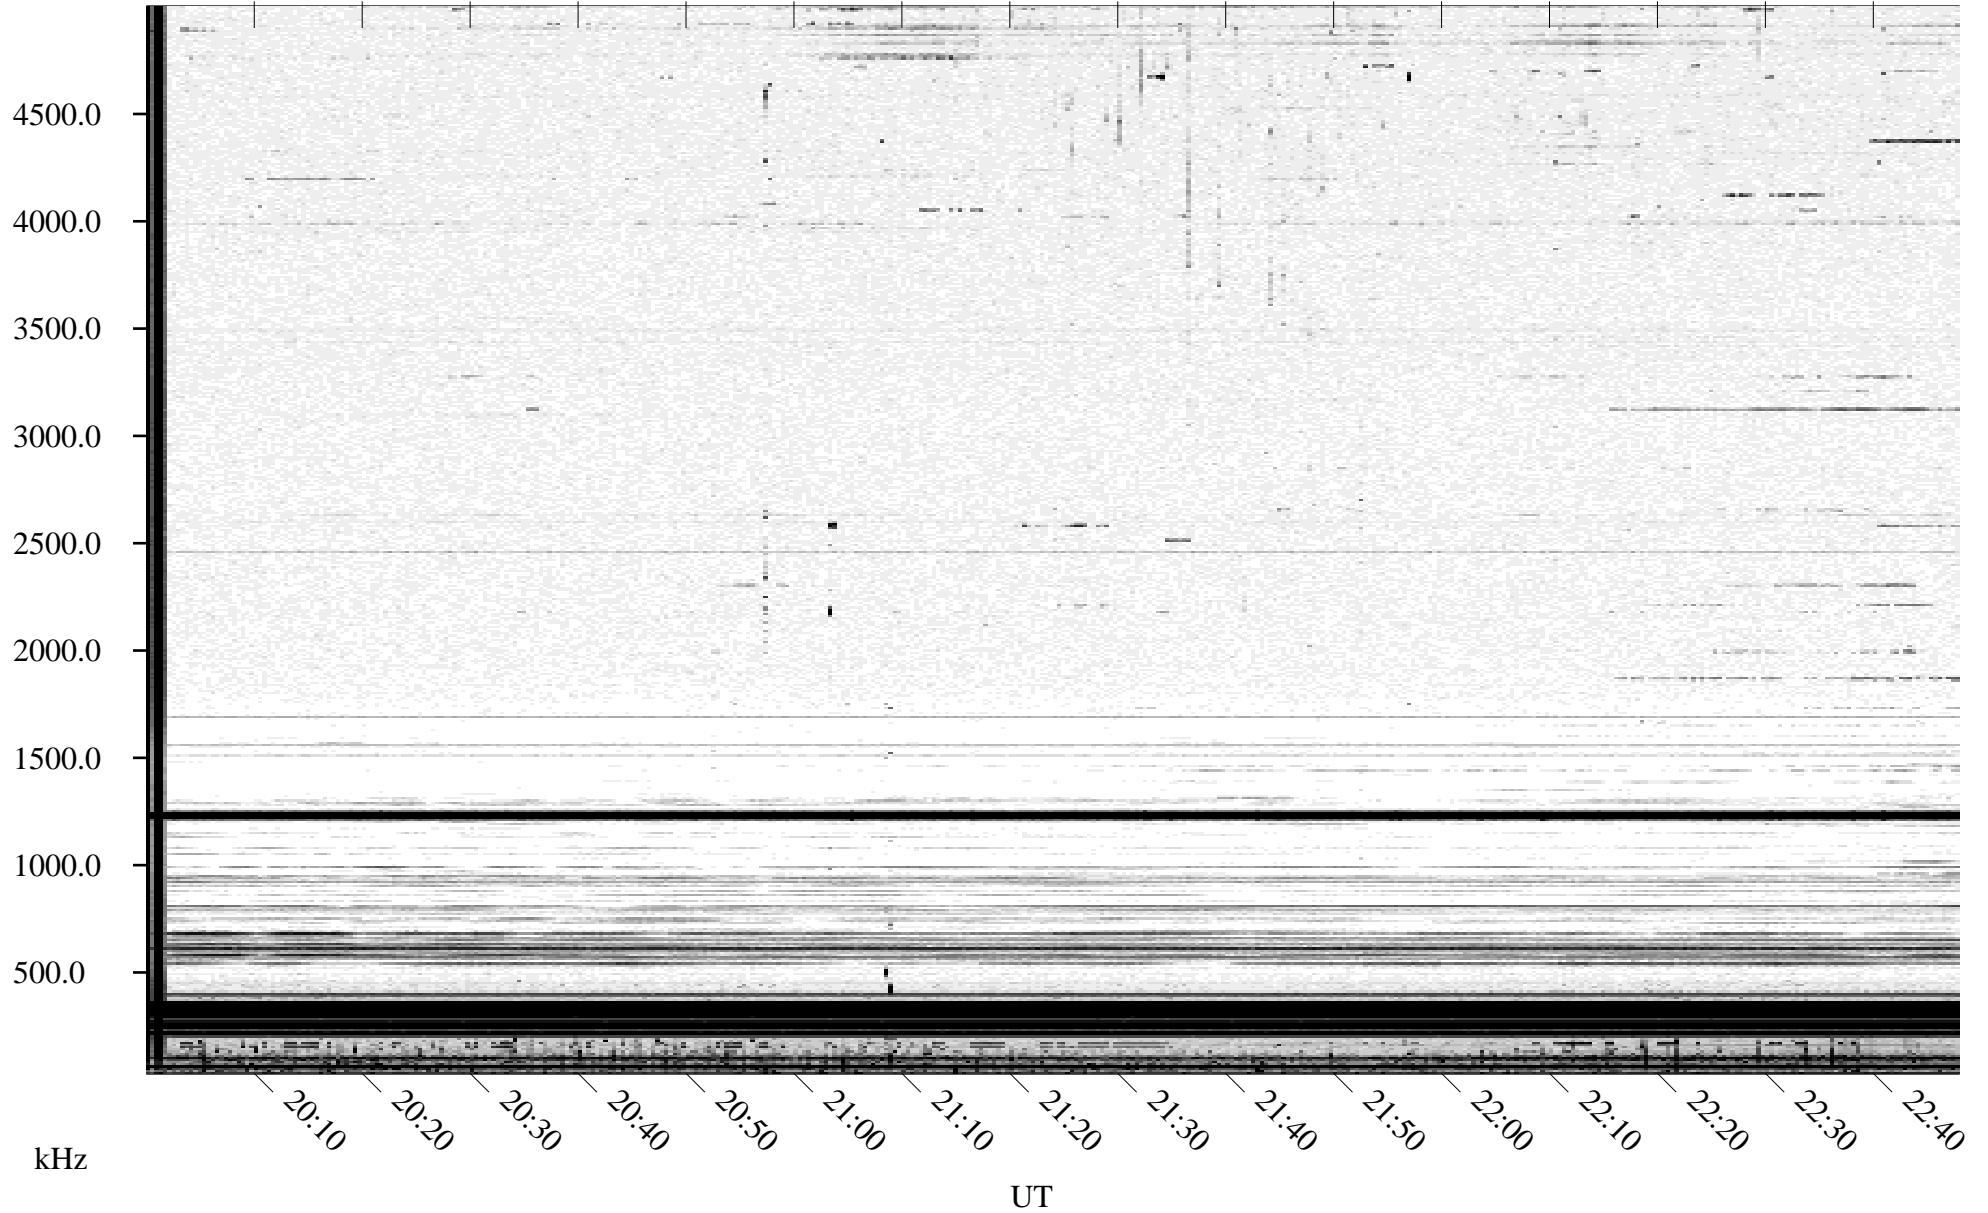

# 10/02/1995 Churchill, Manitoba

Linear Scale Black = 161 White = 15

ch952751.r00m max\_12

Page 1

# 10/02/1995 Churchill, Manitoba

Linear Scale    Black = 161    White = 15

ch952751.r00m max\_12

Page 2

# 10/03/1995 Churchill, Manitoba

Linear Scale    Black = 161    White = 15

ch952751.r00m max\_12

Page 3

# 10/03/1995 Churchill, Manitoba

Linear Scale    Black = 161    White = 15

ch95275l.r00m max\_12

Page 4