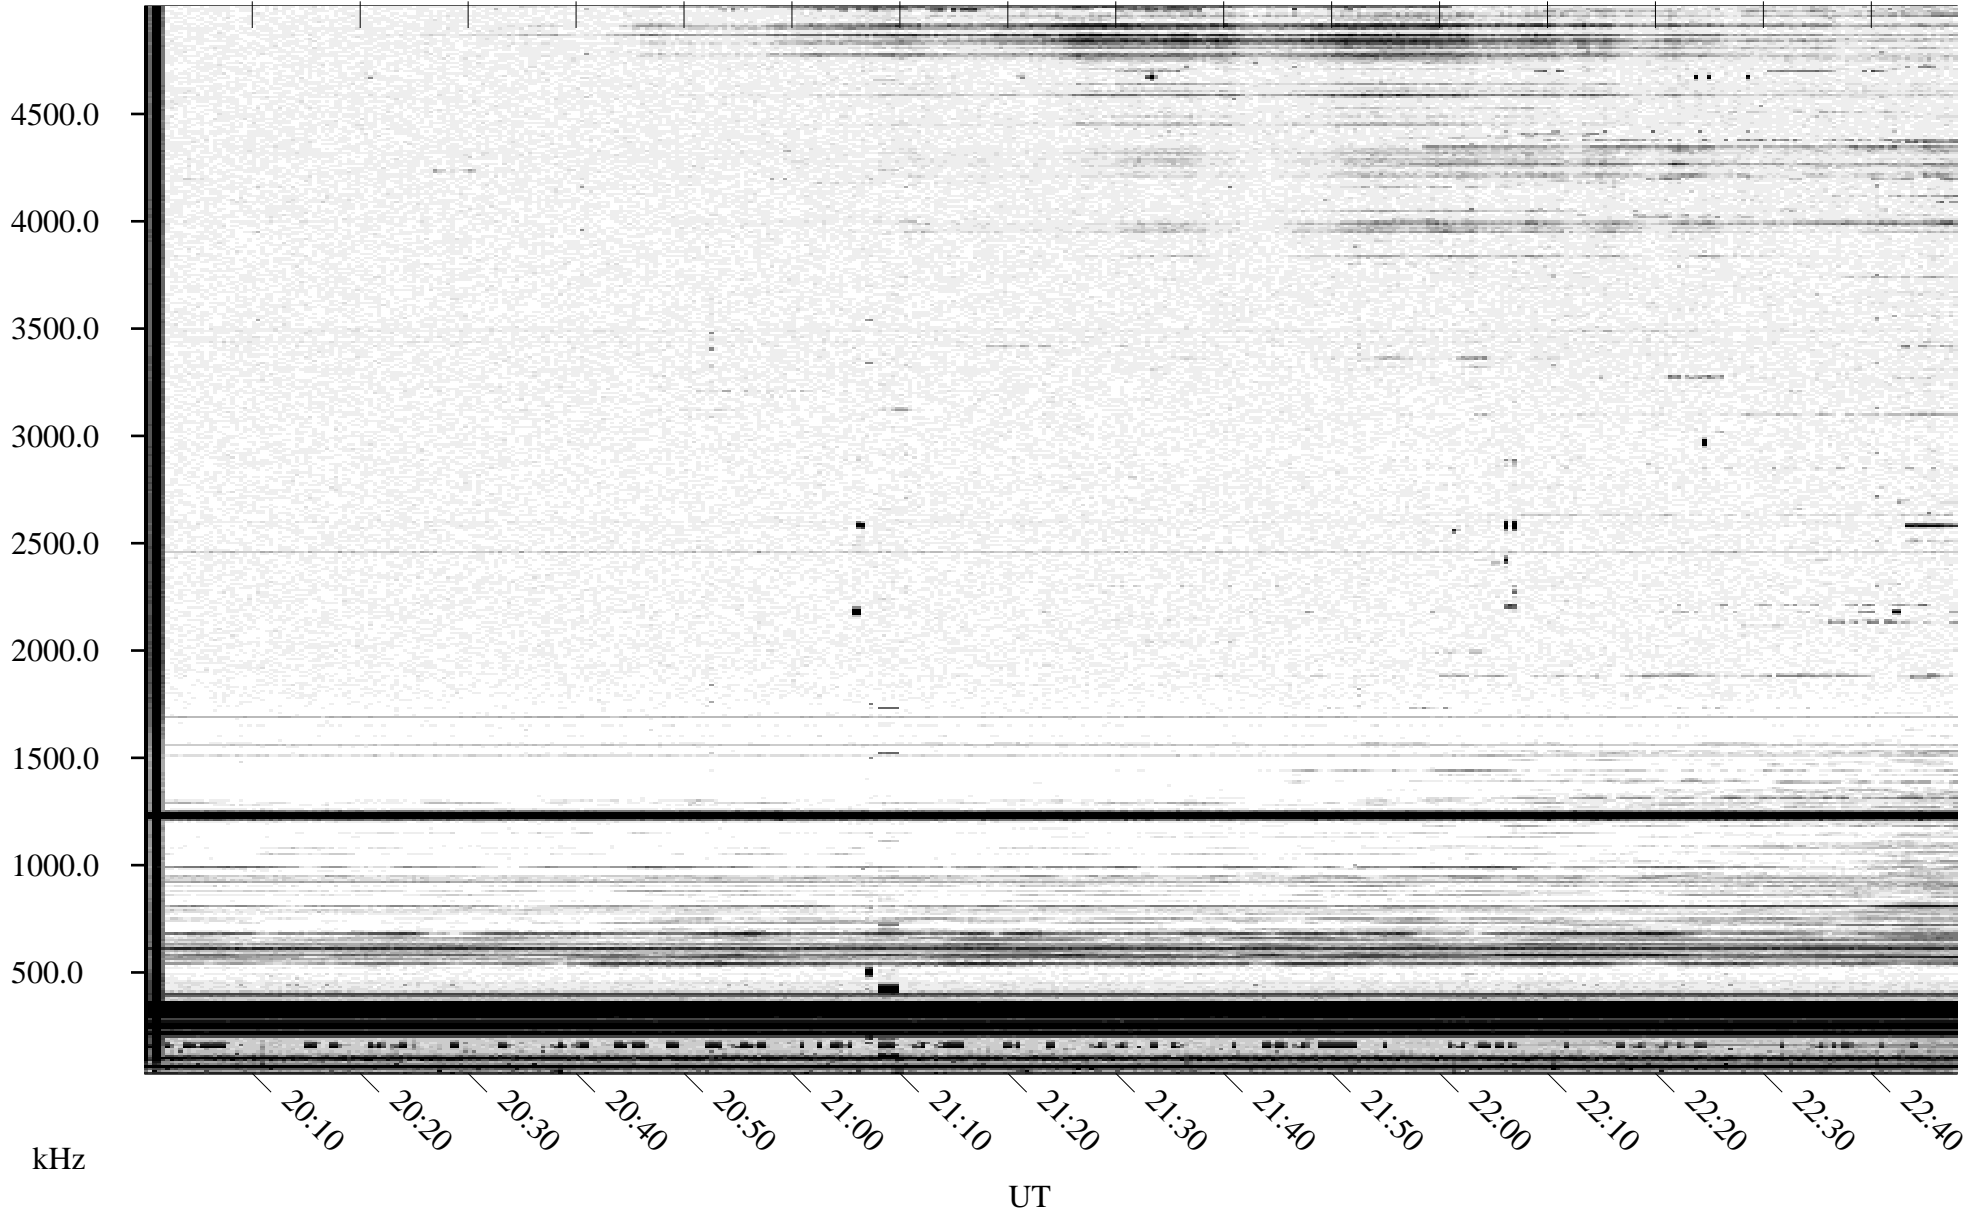

10/03/1995 Churchill, Manitoba

Linear Scale Black = 161 White = 15

ch95276l.r00m max_12

Page 1

10/03/1995 Churchill, Manitoba

Linear Scale Black = 161 White = 15

ch95276l.r00m max_12

Page 2

10/04/1995 Churchill, Manitoba

Linear Scale Black = 161 White = 15

ch95276l.r00m max_12

Page 3

10/04/1995 Churchill, Manitoba

Linear Scale Black = 161 White = 15

ch95276l.r00m max_12

Page 4

10/04/1995 Churchill, Manitoba

Linear Scale Black = 161 White = 15

ch95276l.r00m max_12

Page 5

10/04/1995 Churchill, Manitoba

Linear Scale Black = 161 White = 15

ch95276l.r00m max_12

Page 6

10/04/1995 Churchill, Manitoba

Linear Scale Black = 161 White = 15

ch95276l.r00m max_12

Page 7

10/04/1995 Churchill, Manitoba

Linear Scale Black = 161 White = 15

ch95276l.r00m max_12