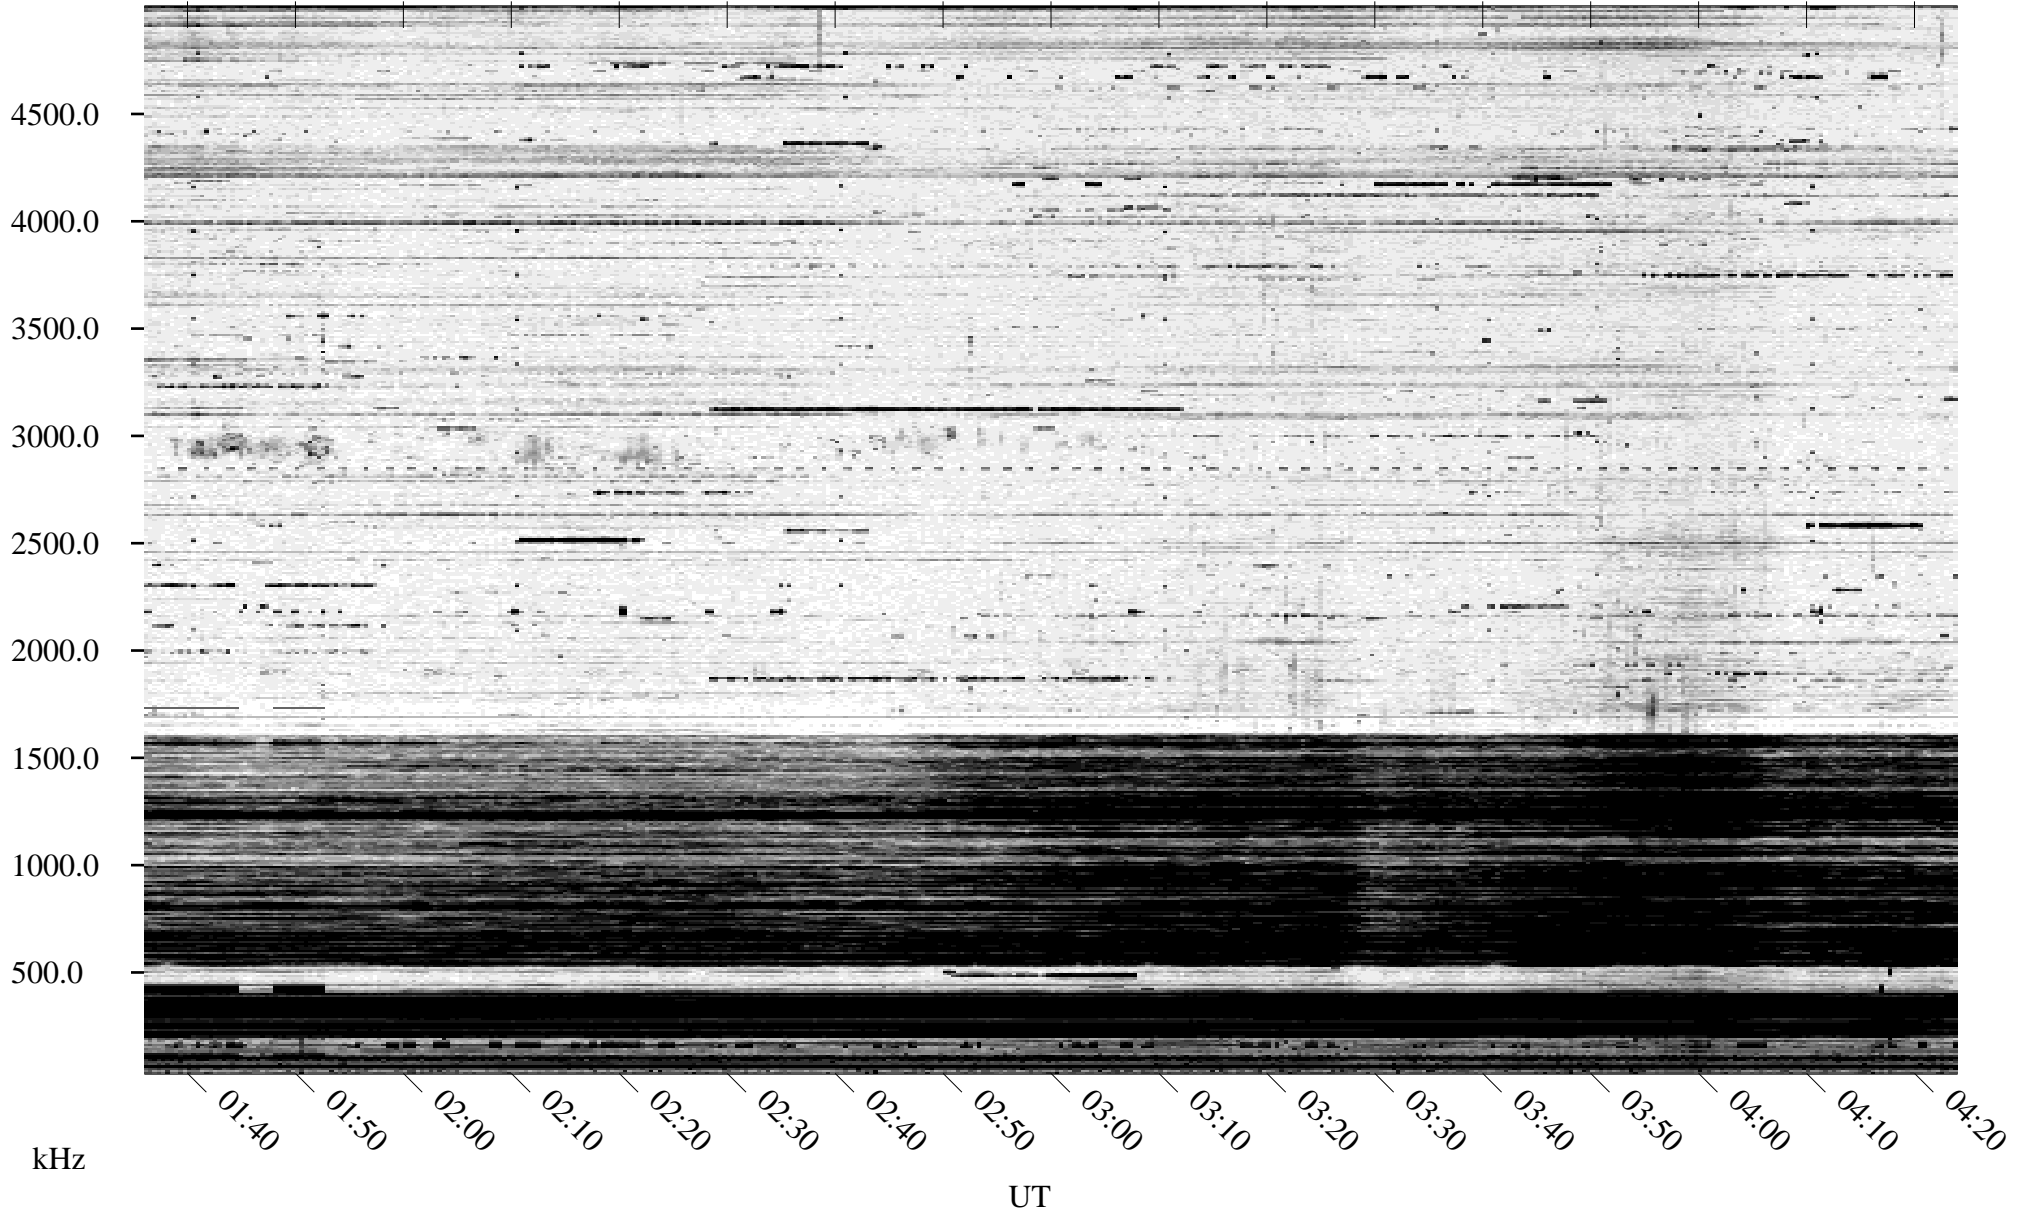

10/03/1995 Churchill, Manitoba

Linear Scale Black = 161 White = 15

ch95276l.r00m max_12

Page 1

10/03/1995 Churchill, Manitoba

Linear Scale Black = 161 White = 15

ch95276l.r00m max_12

Page 2

10/04/1995 Churchill, Manitoba

Linear Scale Black = 161 White = 15

ch95276l.r00m max_12

Page 3

10/04/1995 Churchill, Manitoba

Linear Scale Black = 161 White = 15

ch95276l.r00m max_12

Page 4

10/04/1995 Churchill, Manitoba

Linear Scale Black = 161 White = 15

ch95276l.r00m max_12

Page 5

10/04/1995 Churchill, Manitoba

Linear Scale Black = 161 White = 15

ch95276l.r00m max_12

Page 6

10/04/1995 Churchill, Manitoba

Linear Scale Black = 161 White = 15

ch95276l.r00m max_12

Page 7

10/04/1995 Churchill, Manitoba

Linear Scale Black = 161 White = 15

ch95276l.r00m max_12