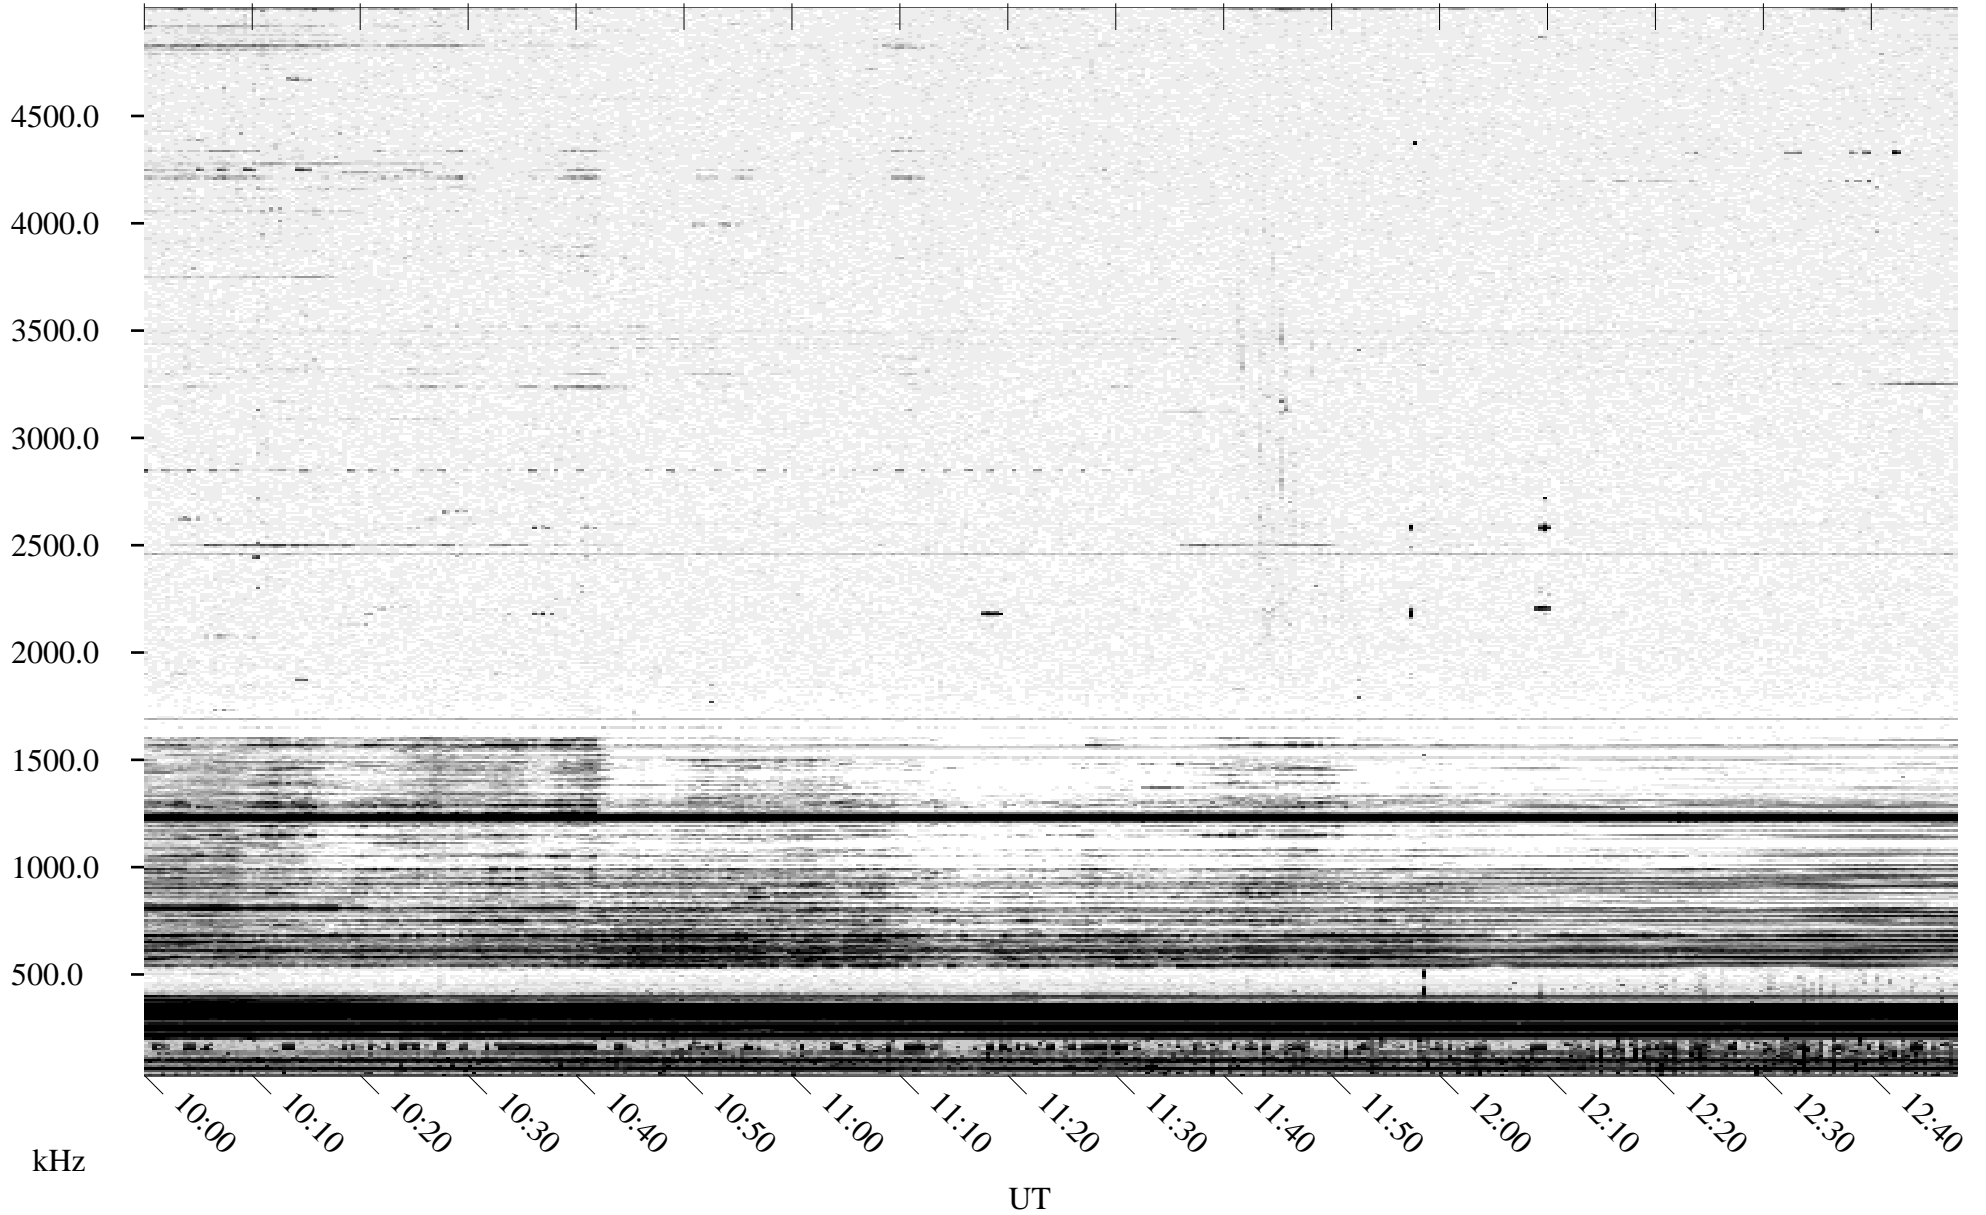

10/03/1995 Churchill, Manitoba

Linear Scale Black = 161 White = 15

ch95276l.r00m max_12

Page 1

10/03/1995 Churchill, Manitoba

Linear Scale Black = 161 White = 15

ch95276l.r00m max_12

Page 2

10/04/1995 Churchill, Manitoba

Linear Scale Black = 161 White = 15

ch95276l.r00m max_12

Page 3

10/04/1995 Churchill, Manitoba

Linear Scale Black = 161 White = 15

ch95276l.r00m max_12

Page 4

10/04/1995 Churchill, Manitoba

Linear Scale Black = 161 White = 15

ch95276l.r00m max_12

Page 5

10/04/1995 Churchill, Manitoba

Linear Scale Black = 161 White = 15

ch95276l.r00m max_12

Page 6

10/04/1995 Churchill, Manitoba

Linear Scale Black = 161 White = 15

ch95276l.r00m max_12

Page 7

10/04/1995 Churchill, Manitoba

Linear Scale Black = 161 White = 15

ch95276l.r00m max_12