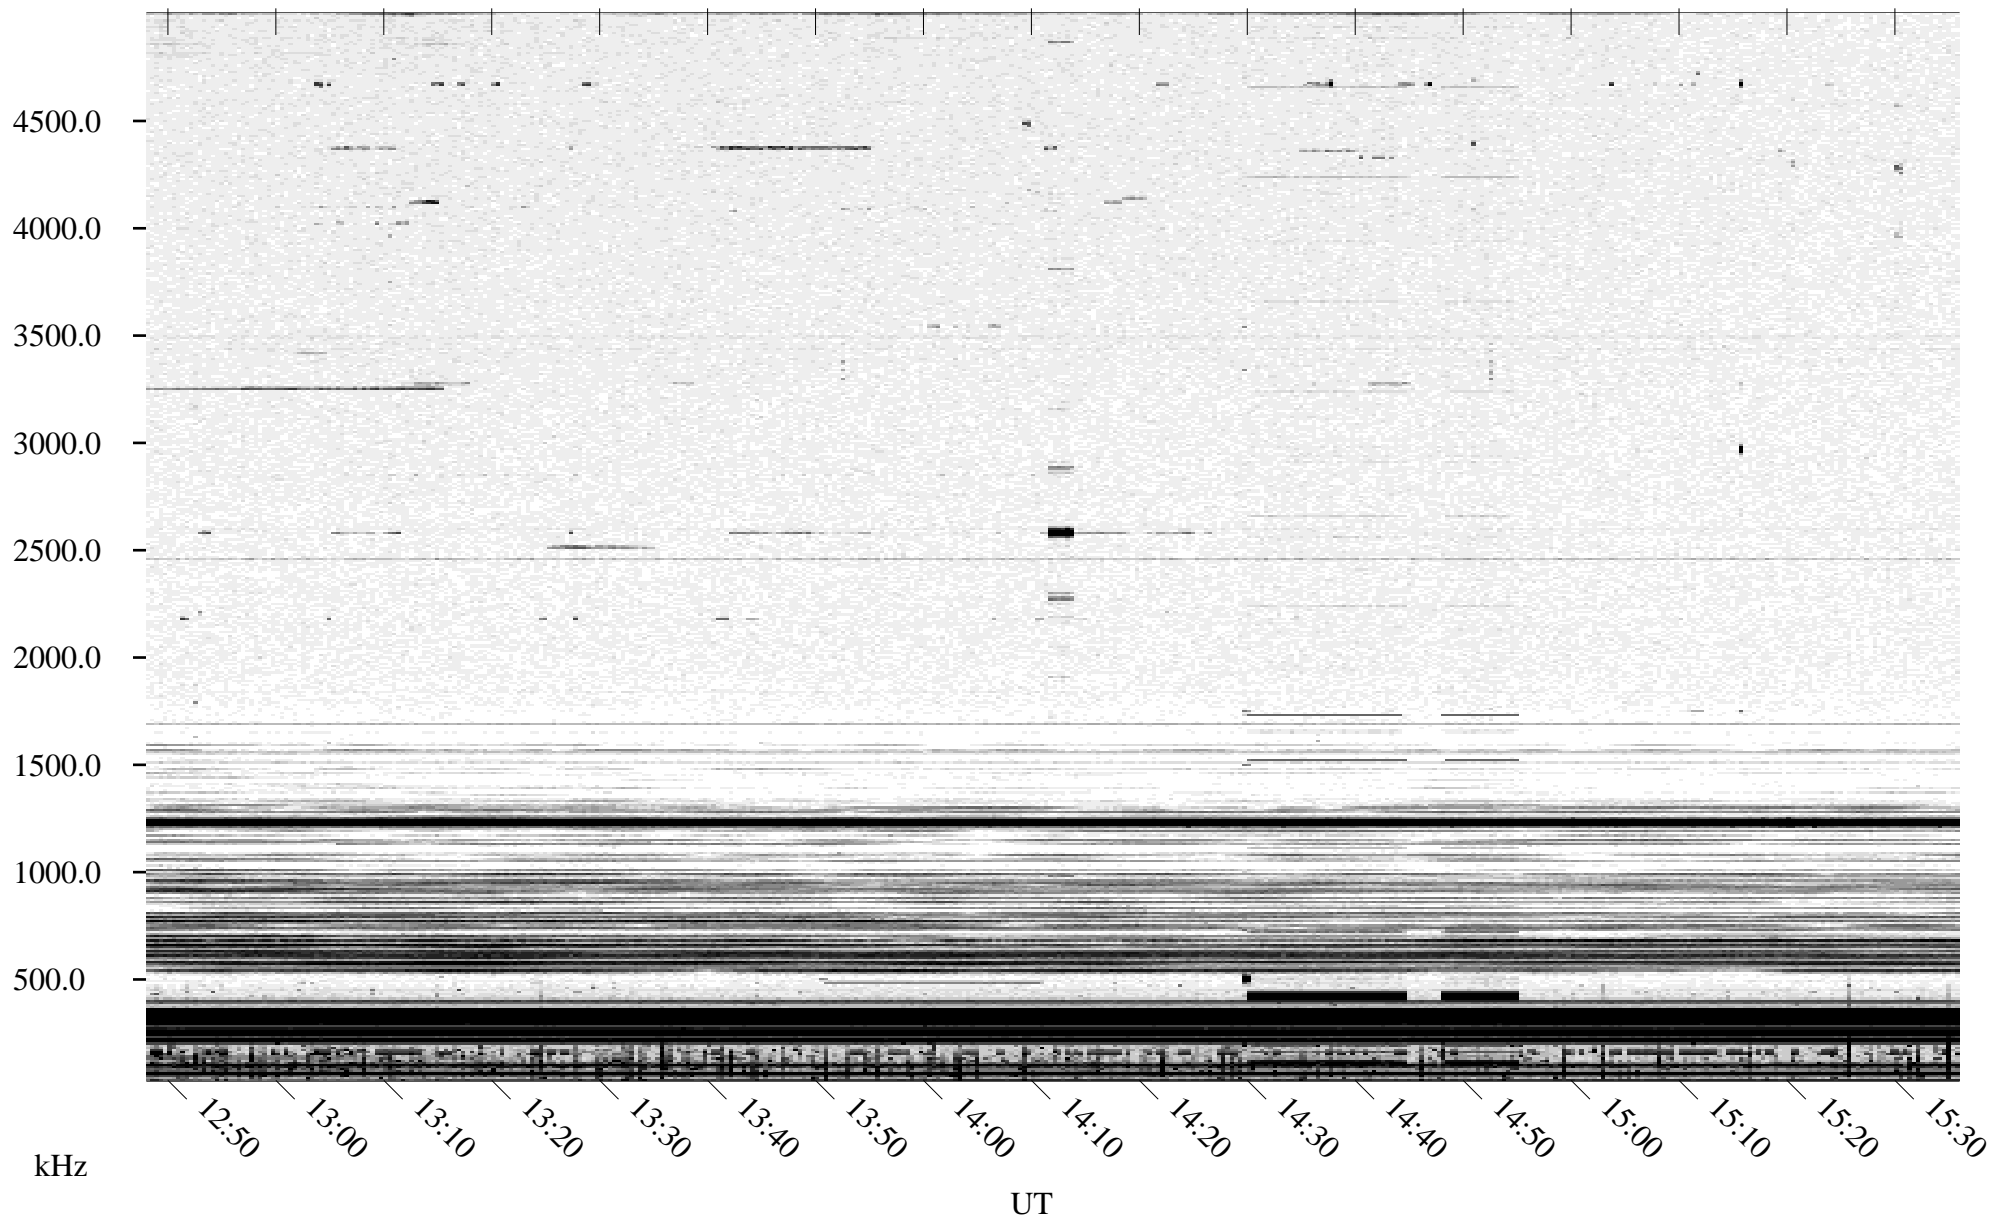

10/03/1995 Churchill, Manitoba

Linear Scale Black = 161 White = 15

ch95276l.r00m max_12

Page 1

10/03/1995 Churchill, Manitoba

Linear Scale Black = 161 White = 15

ch95276l.r00m max_12

Page 2

10/04/1995 Churchill, Manitoba

Linear Scale Black = 161 White = 15

ch95276l.r00m max_12

Page 3

10/04/1995 Churchill, Manitoba

Linear Scale Black = 161 White = 15

ch95276l.r00m max_12

Page 4

10/04/1995 Churchill, Manitoba

Linear Scale Black = 161 White = 15

ch95276l.r00m max_12

Page 5

10/04/1995 Churchill, Manitoba

Linear Scale Black = 161 White = 15

ch95276l.r00m max_12

Page 6

10/04/1995 Churchill, Manitoba

Linear Scale Black = 161 White = 15

ch95276l.r00m max_12

Page 7

10/04/1995 Churchill, Manitoba

Linear Scale Black = 161 White = 15

ch95276l.r00m max_12