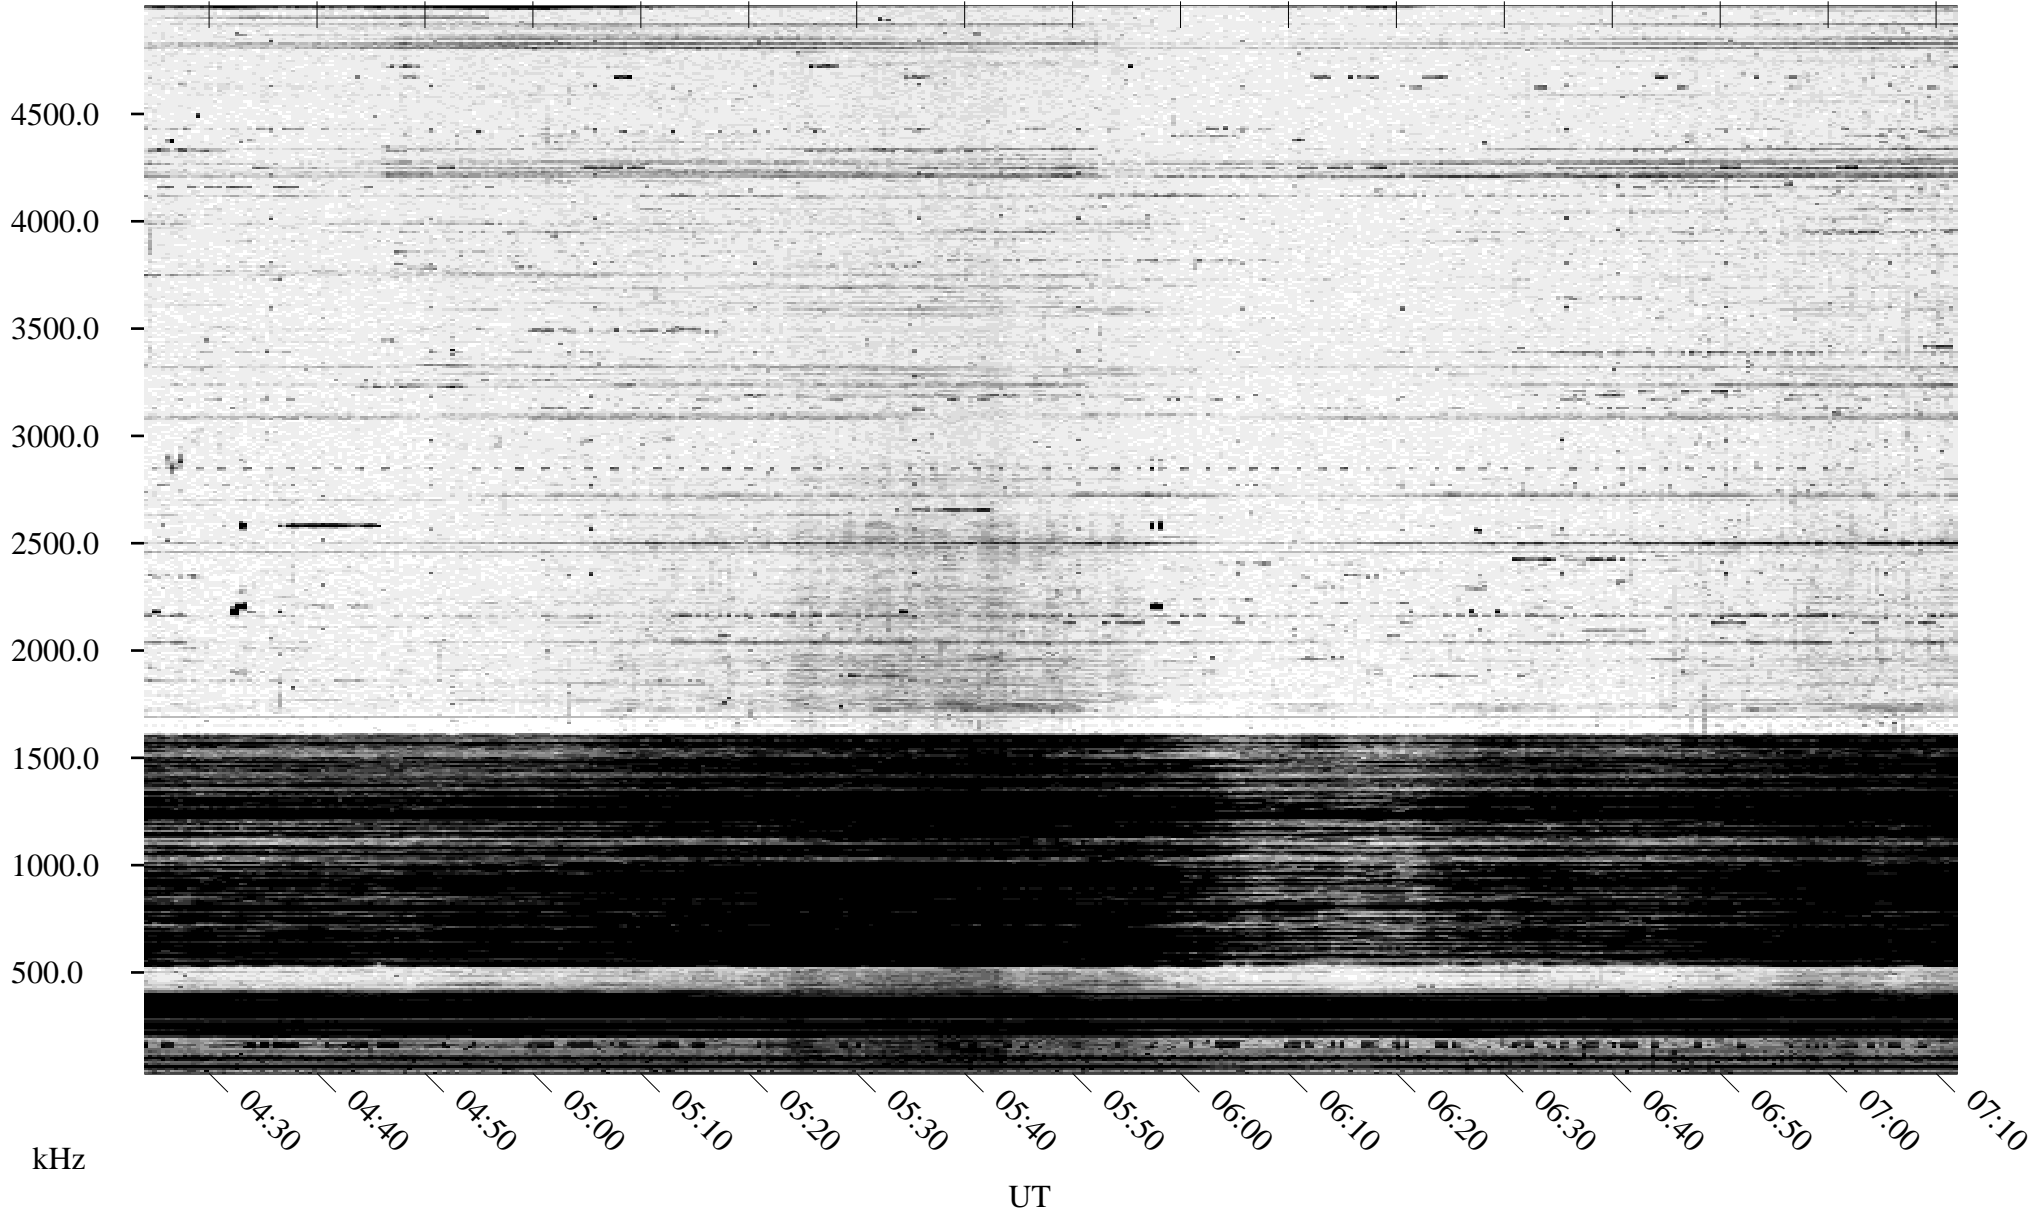

10/03/1995 Churchill, Manitoba

Linear Scale Black = 161 White = 15

ch95276l.r00m max_12

Page 1

10/03/1995 Churchill, Manitoba

Linear Scale Black = 161 White = 15

ch95276l.r00m max_12

Page 2

10/04/1995 Churchill, Manitoba

Linear Scale Black = 161 White = 15

ch95276l.r00m max_12

Page 3

10/04/1995 Churchill, Manitoba

Linear Scale Black = 161 White = 15

ch95276l.r00m max_12

Page 4

10/04/1995 Churchill, Manitoba

Linear Scale Black = 161 White = 15

ch95276l.r00m max_12

Page 5

10/04/1995 Churchill, Manitoba

Linear Scale Black = 161 White = 15

ch95276l.r00m max_12

Page 6

10/04/1995 Churchill, Manitoba

Linear Scale Black = 161 White = 15

ch95276l.r00m max_12

Page 7

10/04/1995 Churchill, Manitoba

Linear Scale Black = 161 White = 15

ch95276l.r00m max_12