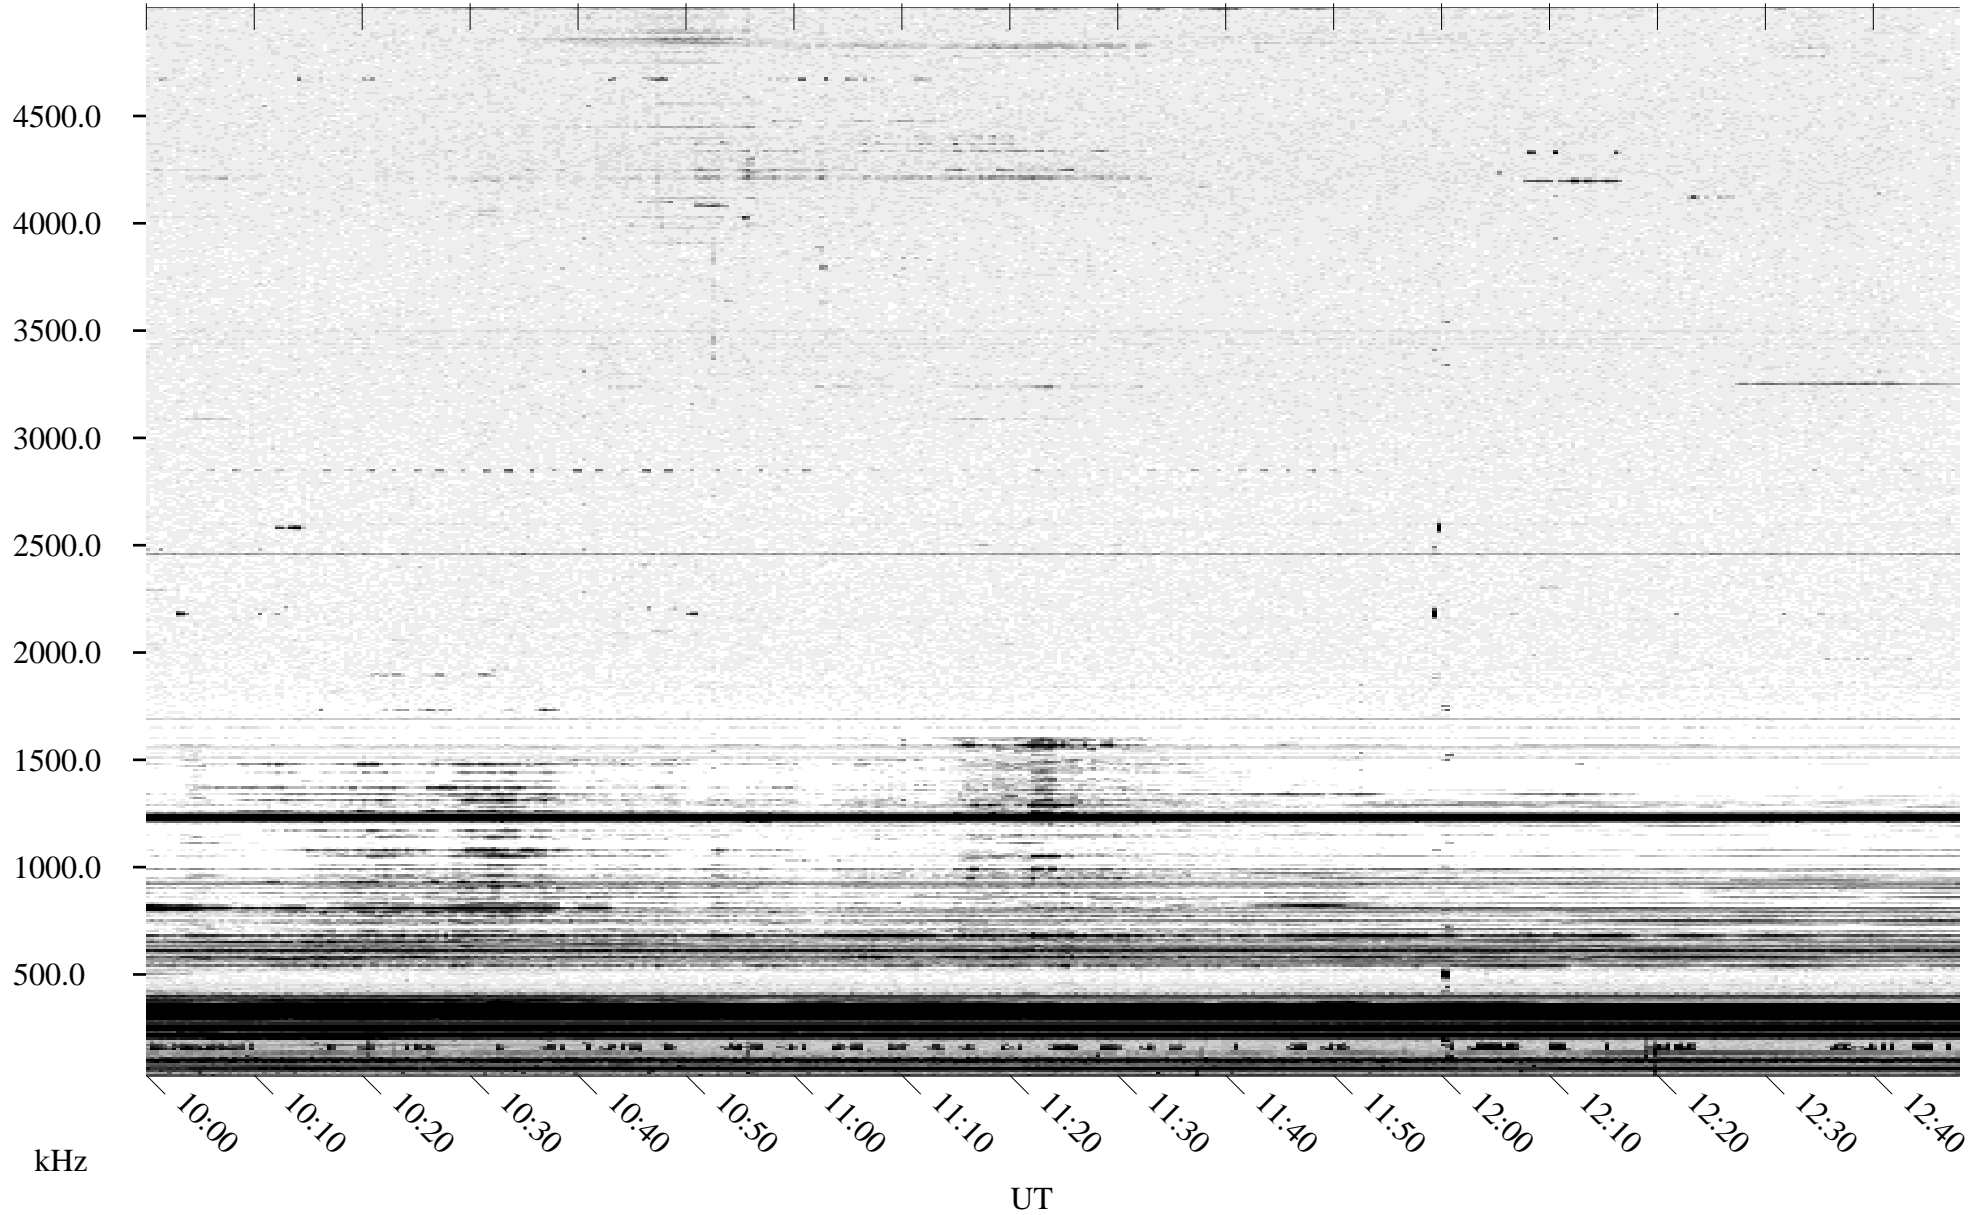

10/04/1995 Churchill, Manitoba

Linear Scale Black = 161 White = 15

ch952771l.r00m max_12

Page 1

10/04/1995 Churchill, Manitoba

Linear Scale Black = 161 White = 15

ch952771l.r00m max_12

Page 2

10/05/1995 Churchill, Manitoba

Linear Scale Black = 161 White = 15

ch952771l.r00m max_12

Page 3

10/05/1995 Churchill, Manitoba

Linear Scale Black = 161 White = 15

ch952771l.r00m max_12

Page 4

10/05/1995 Churchill, Manitoba

Linear Scale Black = 161 White = 15

ch952771l.r00m max_12

Page 5

10/05/1995 Churchill, Manitoba

Linear Scale Black = 161 White = 15

ch952771l.r00m max_12

Page 6

10/05/1995 Churchill, Manitoba

Linear Scale Black = 161 White = 15

ch952771.r00m max_12

Page 7

10/05/1995 Churchill, Manitoba

Linear Scale Black = 161 White = 15

ch952771.r00m max_12

Page 8