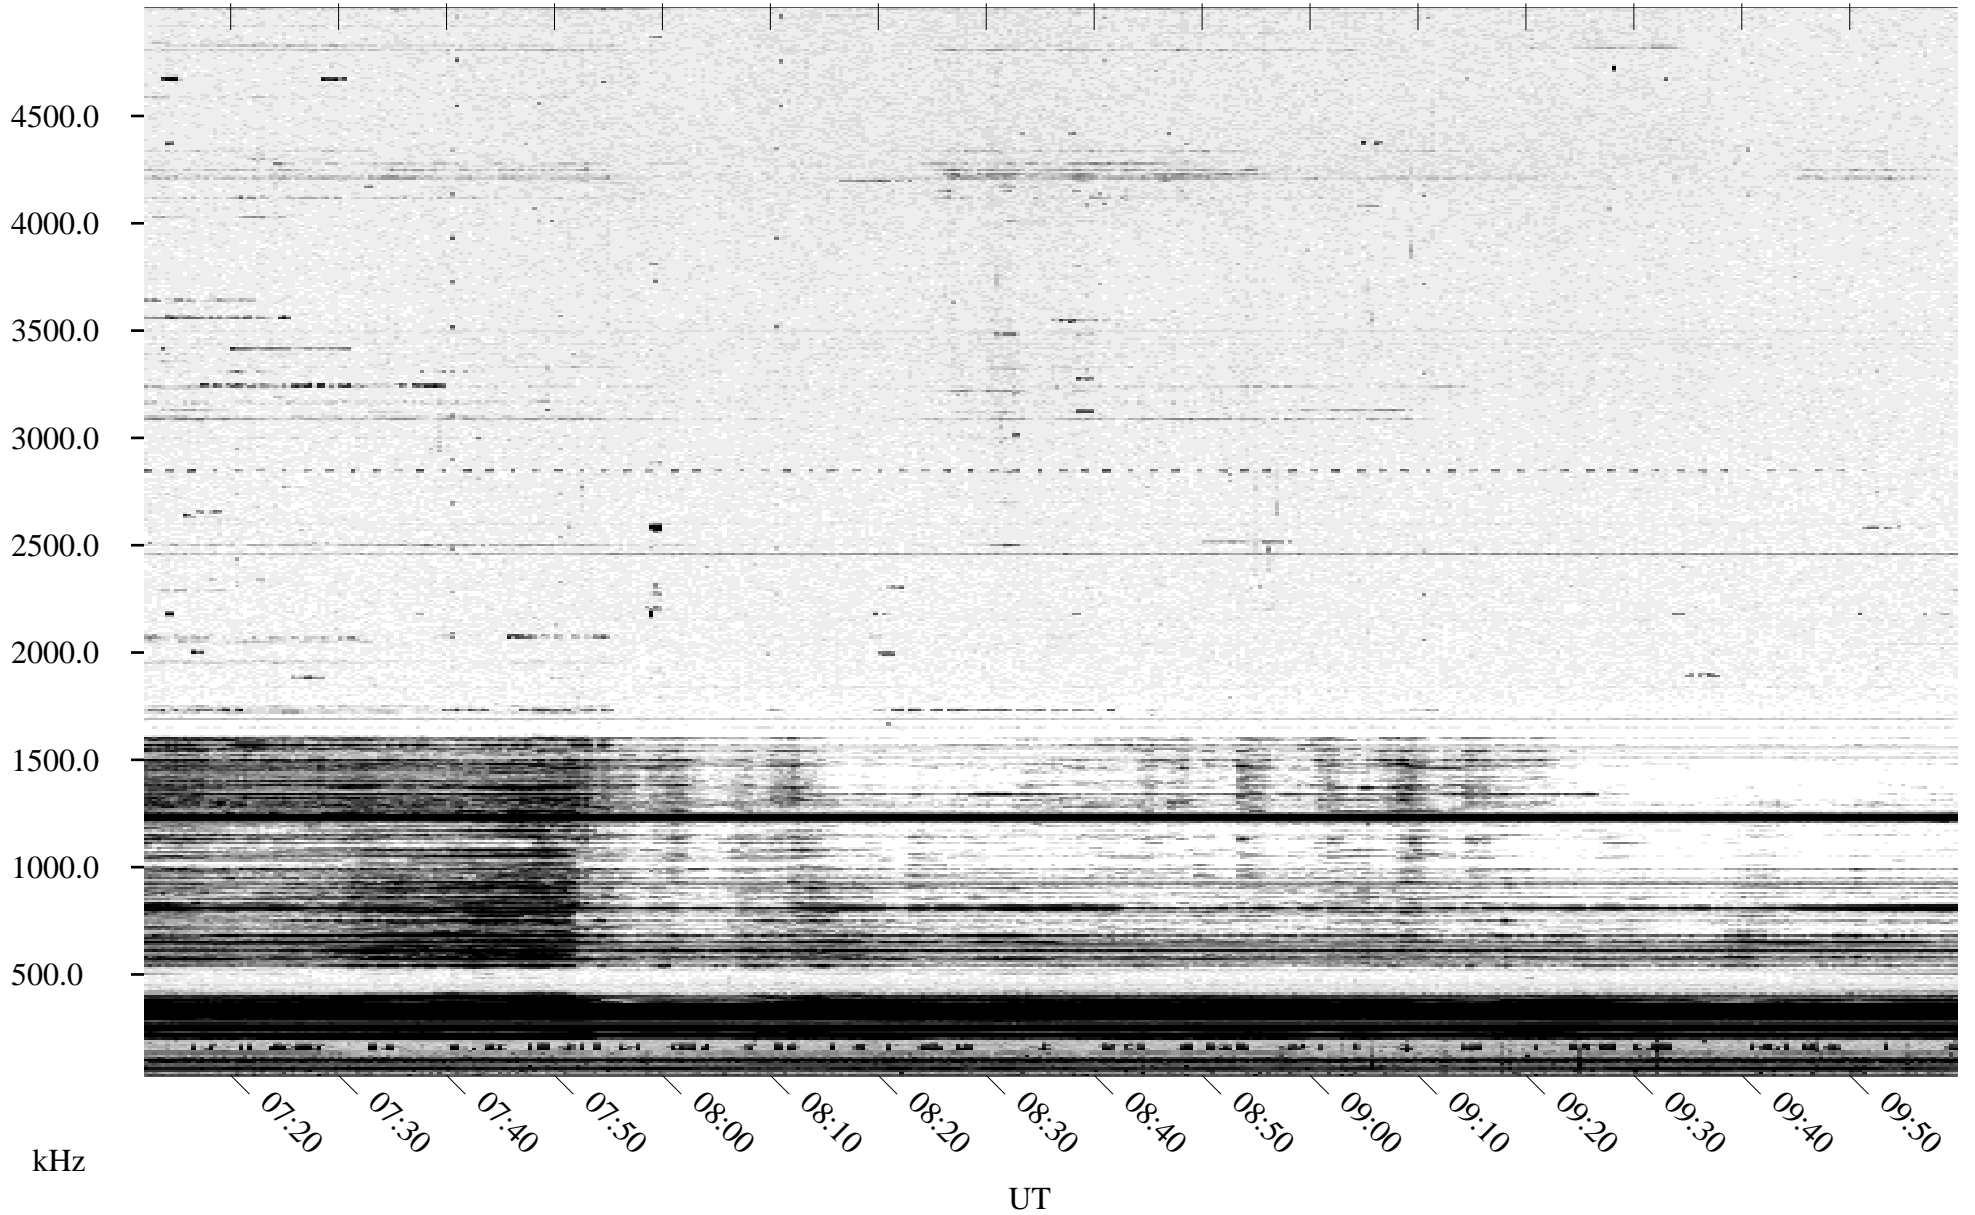

10/04/1995 Churchill, Manitoba

Linear Scale Black = 161 White = 15

ch952771l.r00m max_12

Page 1

10/04/1995 Churchill, Manitoba

Linear Scale Black = 161 White = 15

ch952771l.r00m max_12

Page 2

10/05/1995 Churchill, Manitoba

Linear Scale Black = 161 White = 15

ch952771l.r00m max_12

Page 3

10/05/1995 Churchill, Manitoba

Linear Scale Black = 161 White = 15

ch952771l.r00m max_12

Page 4

10/05/1995 Churchill, Manitoba

Linear Scale Black = 161 White = 15

ch952771l.r00m max_12

Page 5

10/05/1995 Churchill, Manitoba

Linear Scale Black = 161 White = 15

ch952771l.r00m max_12

Page 6

10/05/1995 Churchill, Manitoba

Linear Scale Black = 161 White = 15

ch952771.r00m max_12

Page 7

10/05/1995 Churchill, Manitoba

Linear Scale Black = 161 White = 15

ch952771.r00m max_12

Page 8