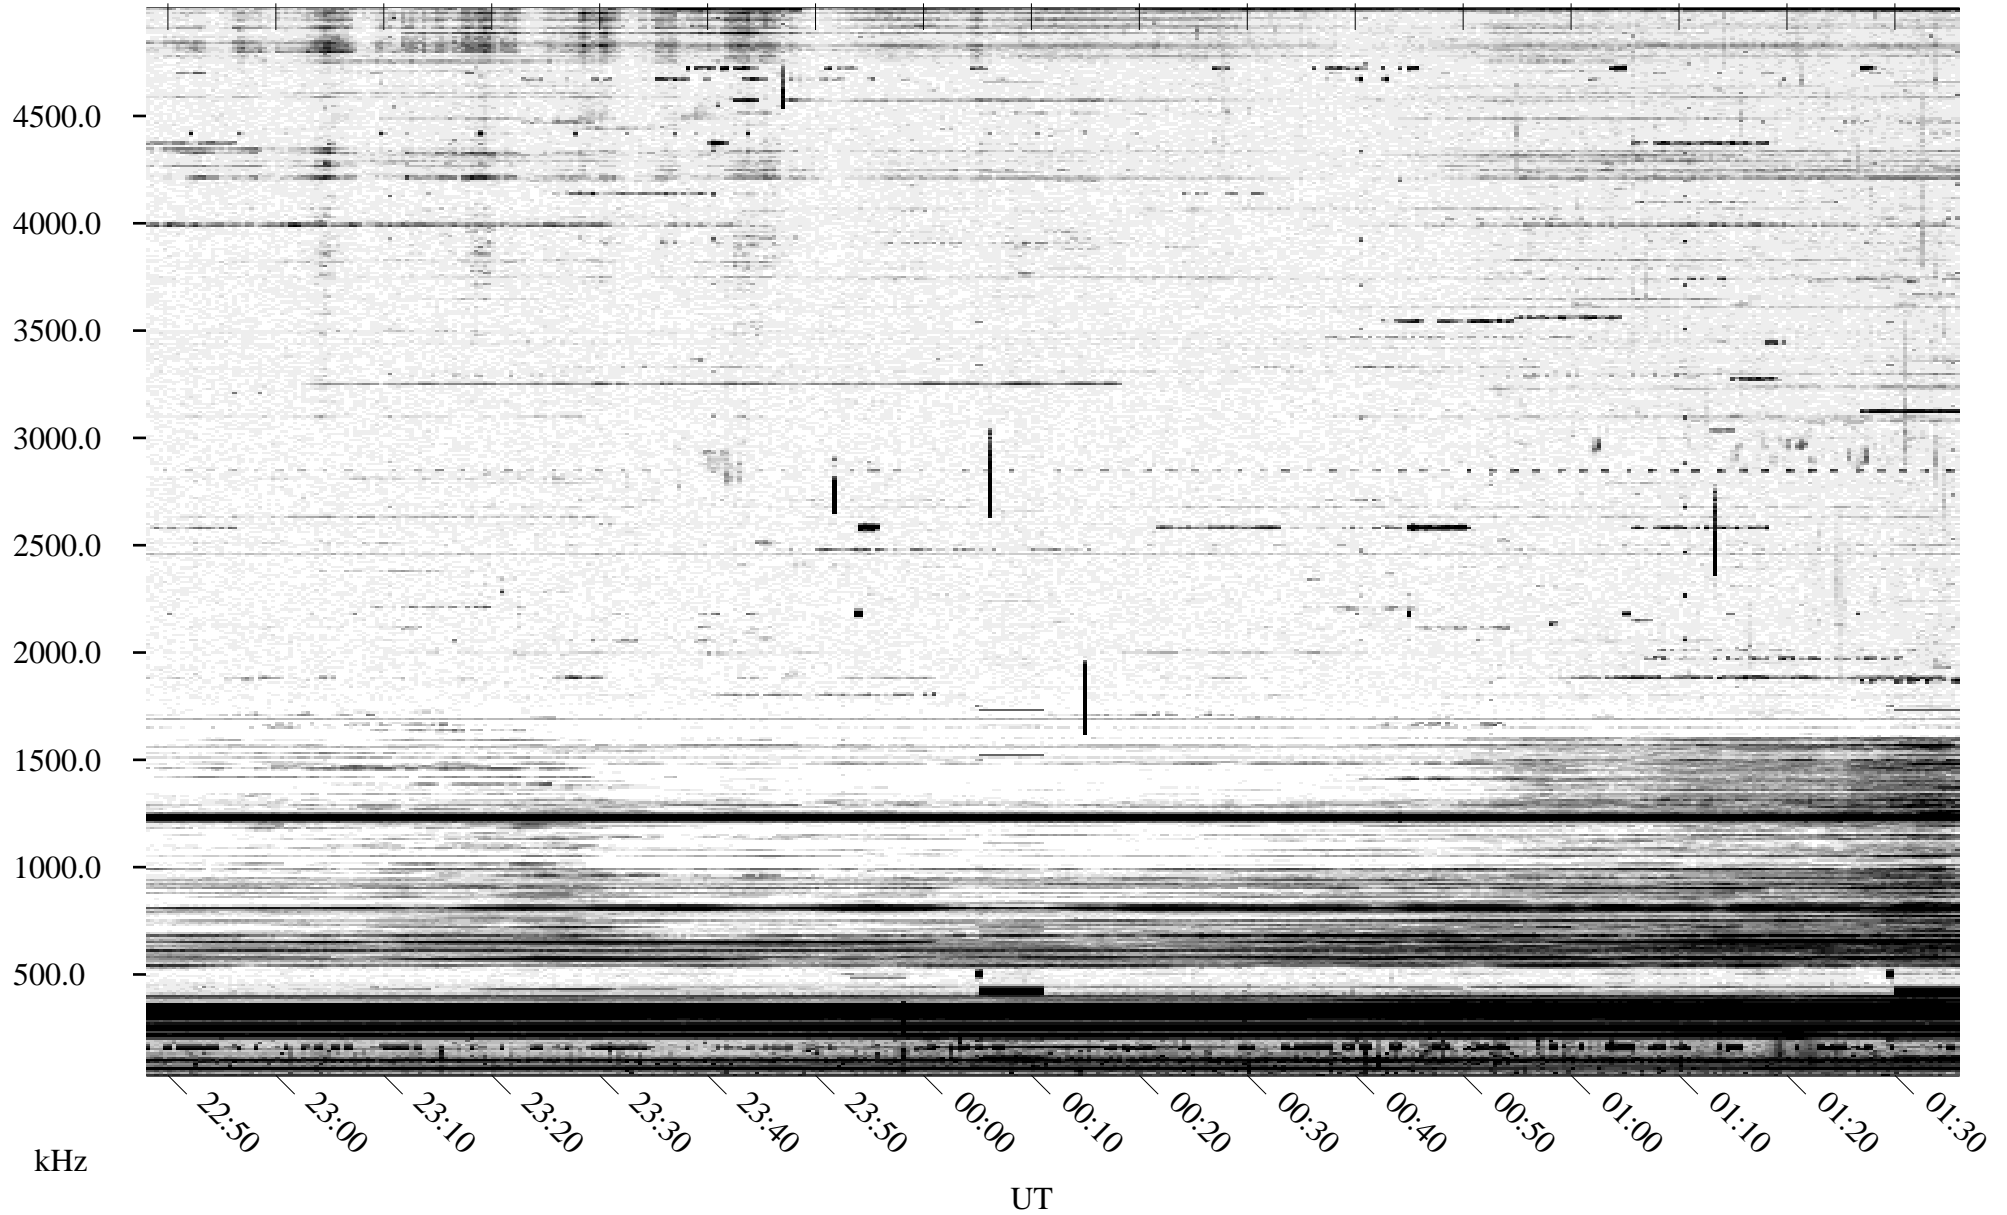

10/04/1995 Churchill, Manitoba

Linear Scale Black = 161 White = 15

ch952771l.r00m max_12

Page 1

10/04/1995 Churchill, Manitoba

Linear Scale Black = 161 White = 15

ch952771l.r00m max_12

Page 2

10/05/1995 Churchill, Manitoba

Linear Scale Black = 161 White = 15

ch952771l.r00m max_12

Page 3

10/05/1995 Churchill, Manitoba

Linear Scale Black = 161 White = 15

ch952771l.r00m max_12

Page 4

10/05/1995 Churchill, Manitoba

Linear Scale Black = 161 White = 15

ch952771l.r00m max_12

Page 5

10/05/1995 Churchill, Manitoba

Linear Scale Black = 161 White = 15

ch952771l.r00m max_12

Page 6

10/05/1995 Churchill, Manitoba

Linear Scale Black = 161 White = 15

ch952771.r00m max_12

Page 7

10/05/1995 Churchill, Manitoba

Linear Scale Black = 161 White = 15

ch952771.r00m max_12

Page 8