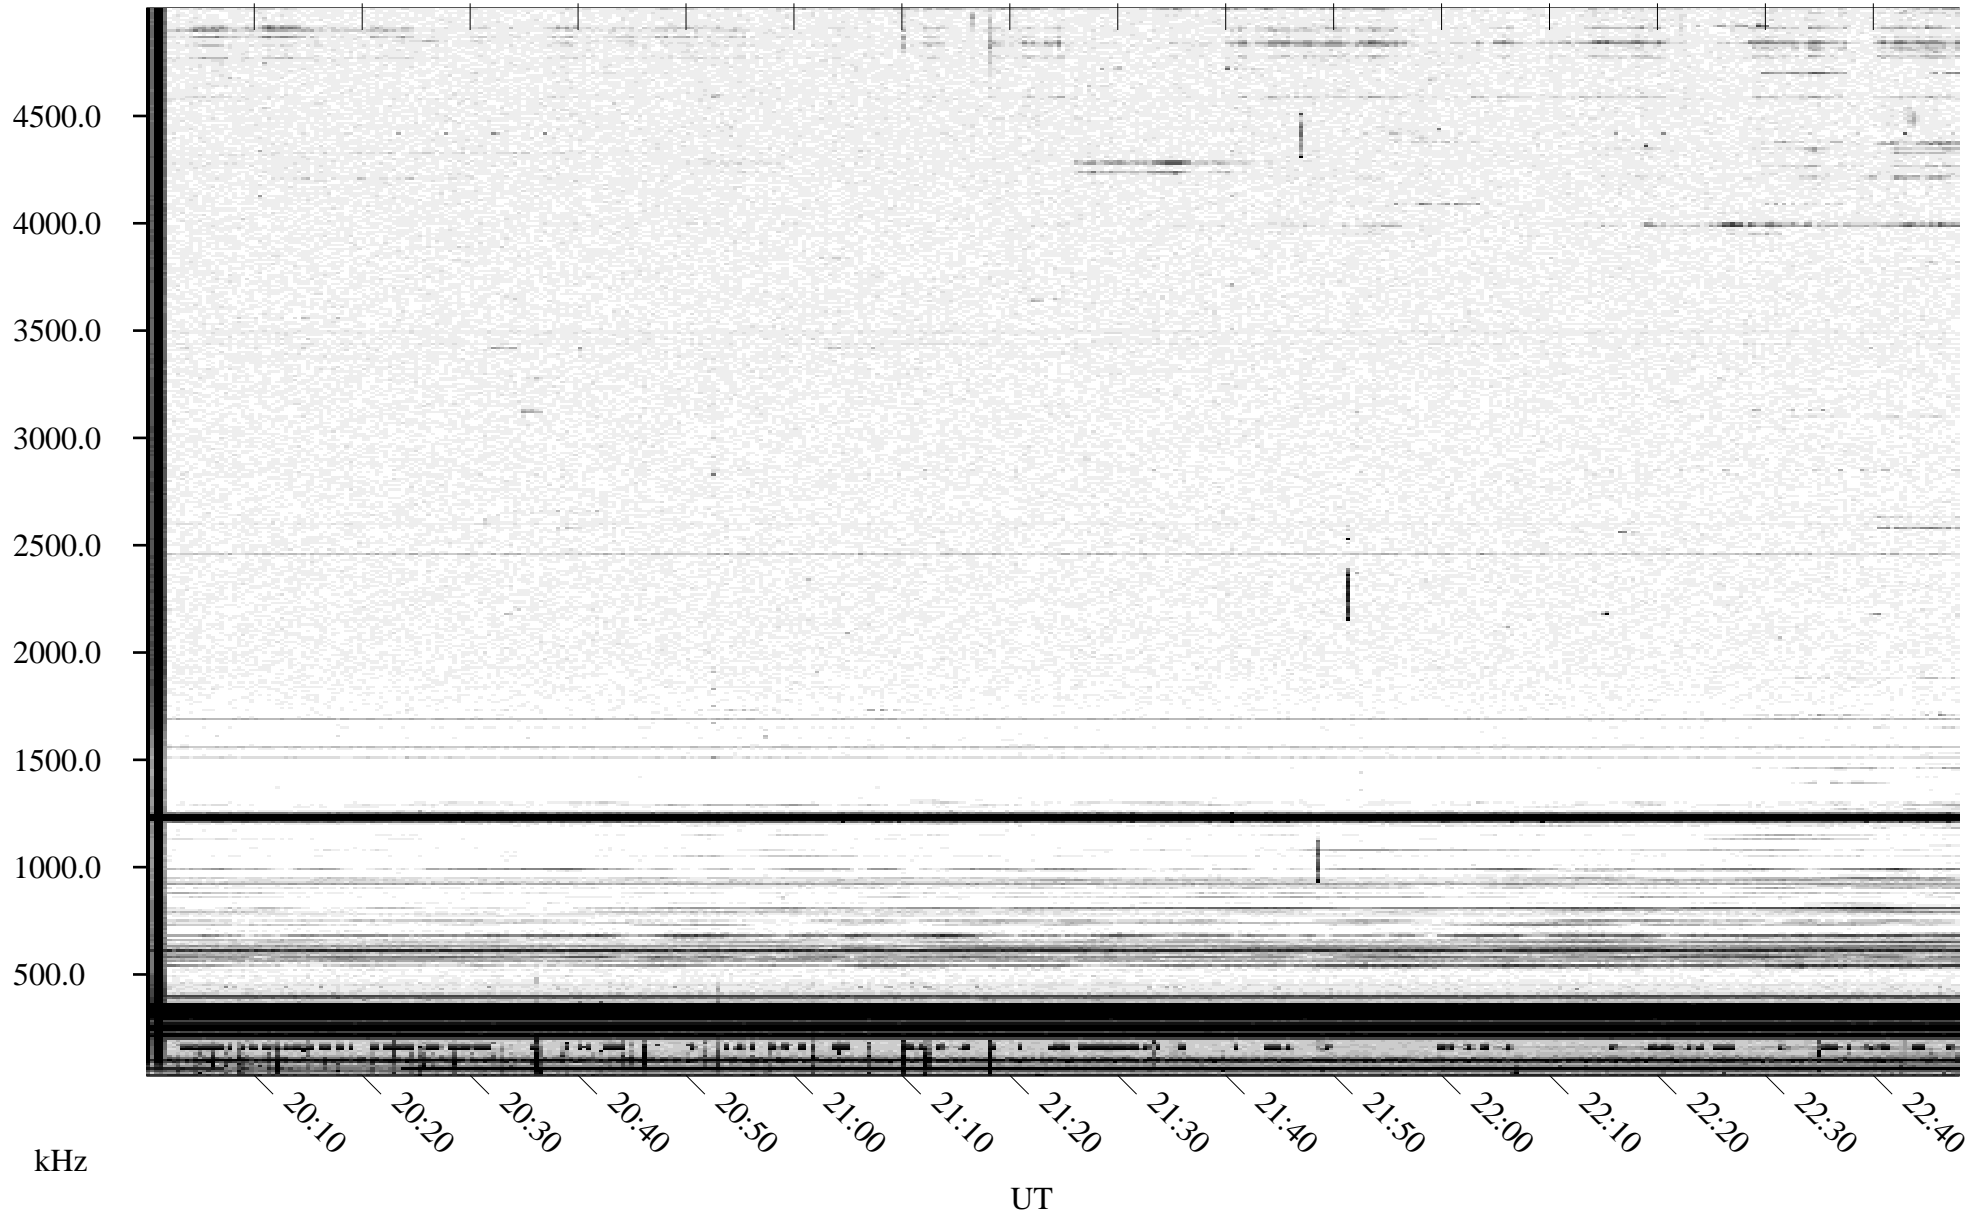

10/04/1995 Churchill, Manitoba

Linear Scale Black = 161 White = 15

ch952771l.r00m max_12

Page 1

10/04/1995 Churchill, Manitoba

Linear Scale Black = 161 White = 15

ch952771l.r00m max_12

Page 2

10/05/1995 Churchill, Manitoba

Linear Scale Black = 161 White = 15

ch952771l.r00m max_12

Page 3

10/05/1995 Churchill, Manitoba

Linear Scale Black = 161 White = 15

ch952771l.r00m max_12

Page 4

10/05/1995 Churchill, Manitoba

Linear Scale Black = 161 White = 15

ch952771l.r00m max_12

Page 5

10/05/1995 Churchill, Manitoba

Linear Scale Black = 161 White = 15

ch952771l.r00m max_12

Page 6

10/05/1995 Churchill, Manitoba

Linear Scale Black = 161 White = 15

ch952771.r00m max_12

Page 7

10/05/1995 Churchill, Manitoba

Linear Scale Black = 161 White = 15

ch952771.r00m max_12

Page 8