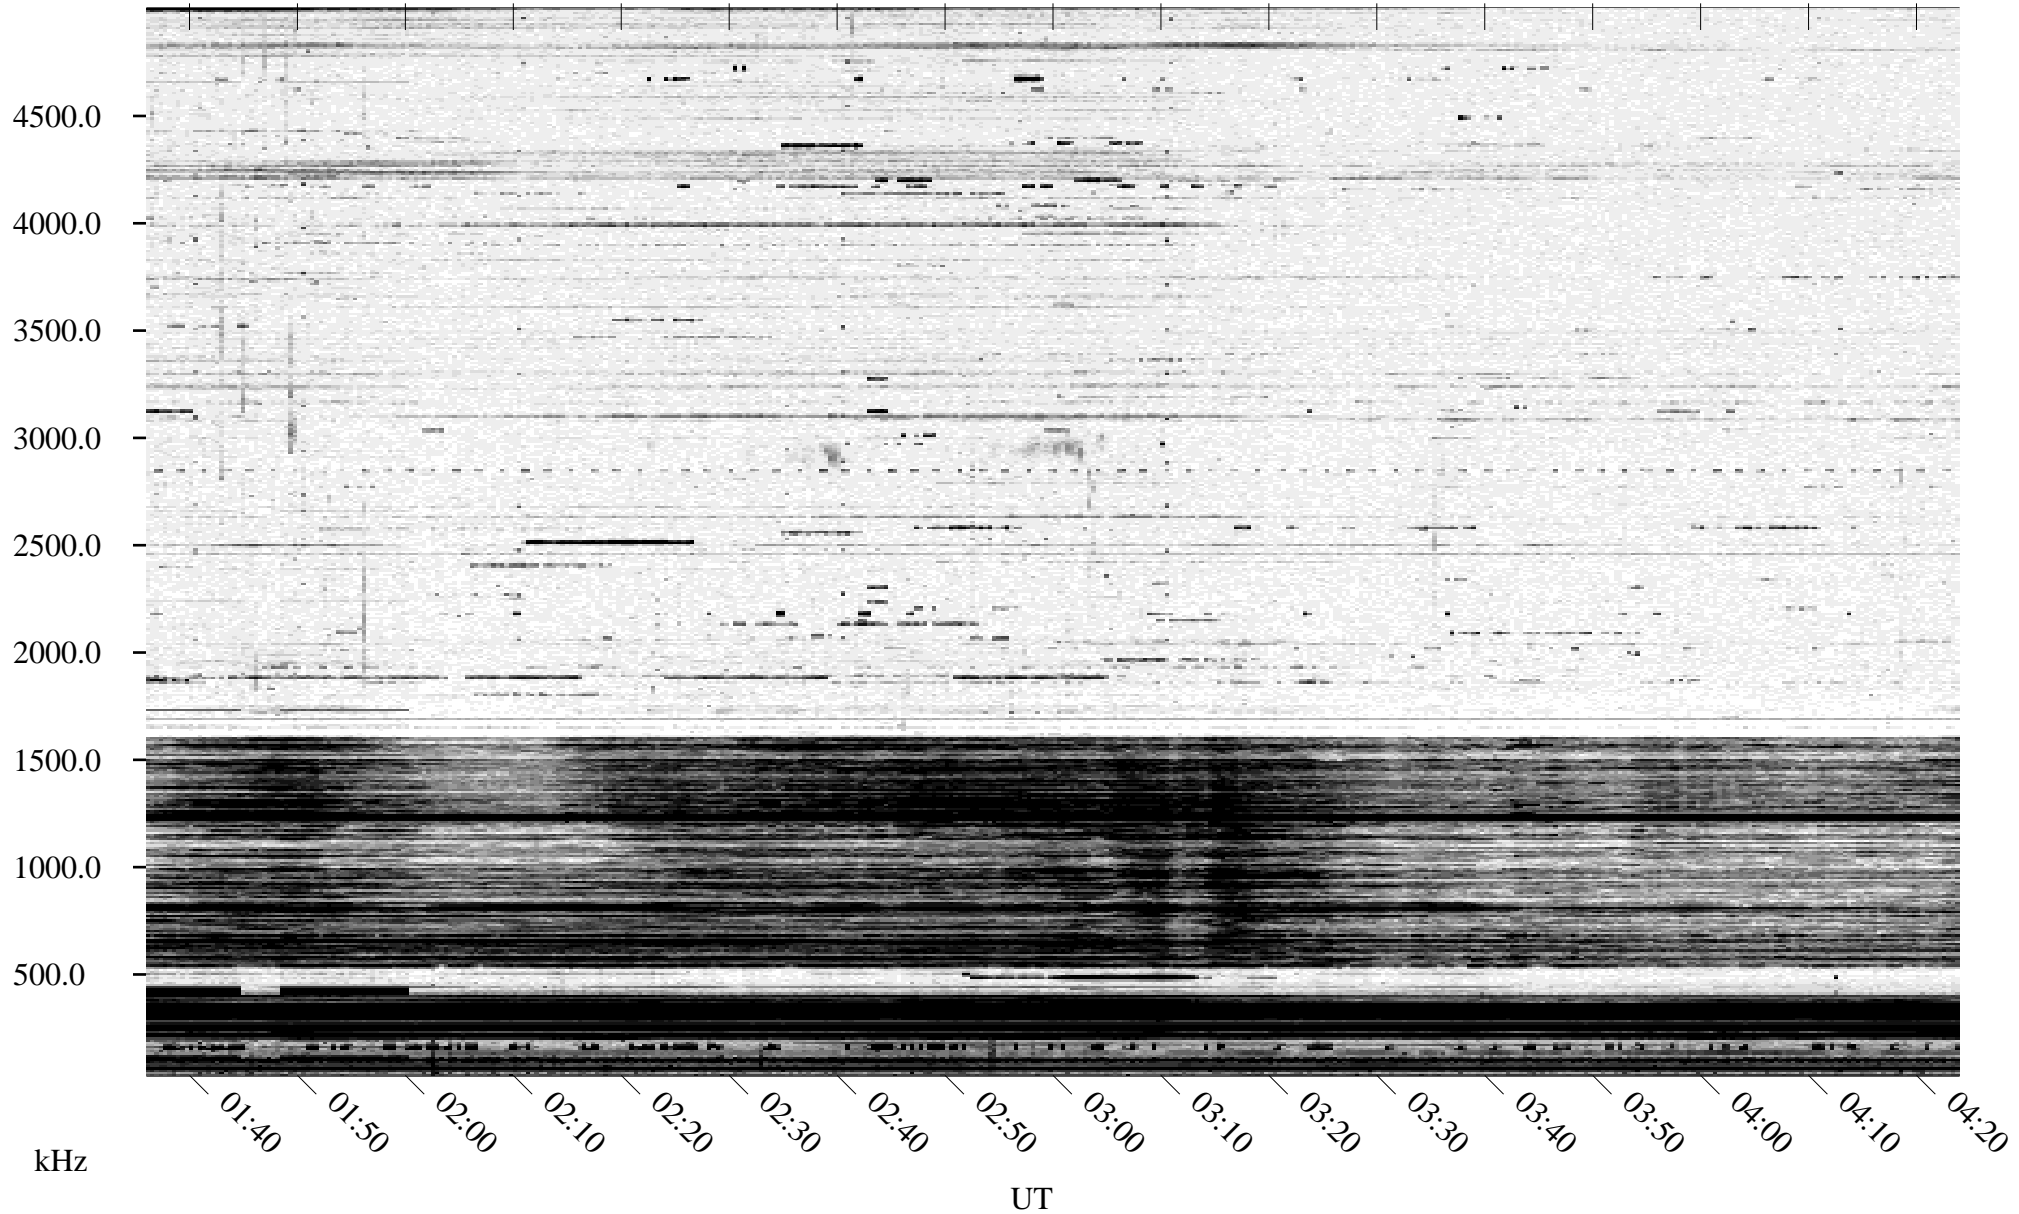

10/04/1995 Churchill, Manitoba

Linear Scale Black = 161 White = 15

ch952771l.r00m max_12

Page 1

10/04/1995 Churchill, Manitoba

Linear Scale Black = 161 White = 15

ch952771l.r00m max_12

Page 2

10/05/1995 Churchill, Manitoba

Linear Scale Black = 161 White = 15

ch952771l.r00m max_12

Page 3

10/05/1995 Churchill, Manitoba

Linear Scale Black = 161 White = 15

ch952771l.r00m max_12

Page 4

10/05/1995 Churchill, Manitoba

Linear Scale Black = 161 White = 15

ch952771l.r00m max_12

Page 5

10/05/1995 Churchill, Manitoba

Linear Scale Black = 161 White = 15

ch952771l.r00m max_12

Page 6

10/05/1995 Churchill, Manitoba

Linear Scale Black = 161 White = 15

ch952771.r00m max_12

Page 7

10/05/1995 Churchill, Manitoba

Linear Scale Black = 161 White = 15

ch952771.r00m max_12

Page 8