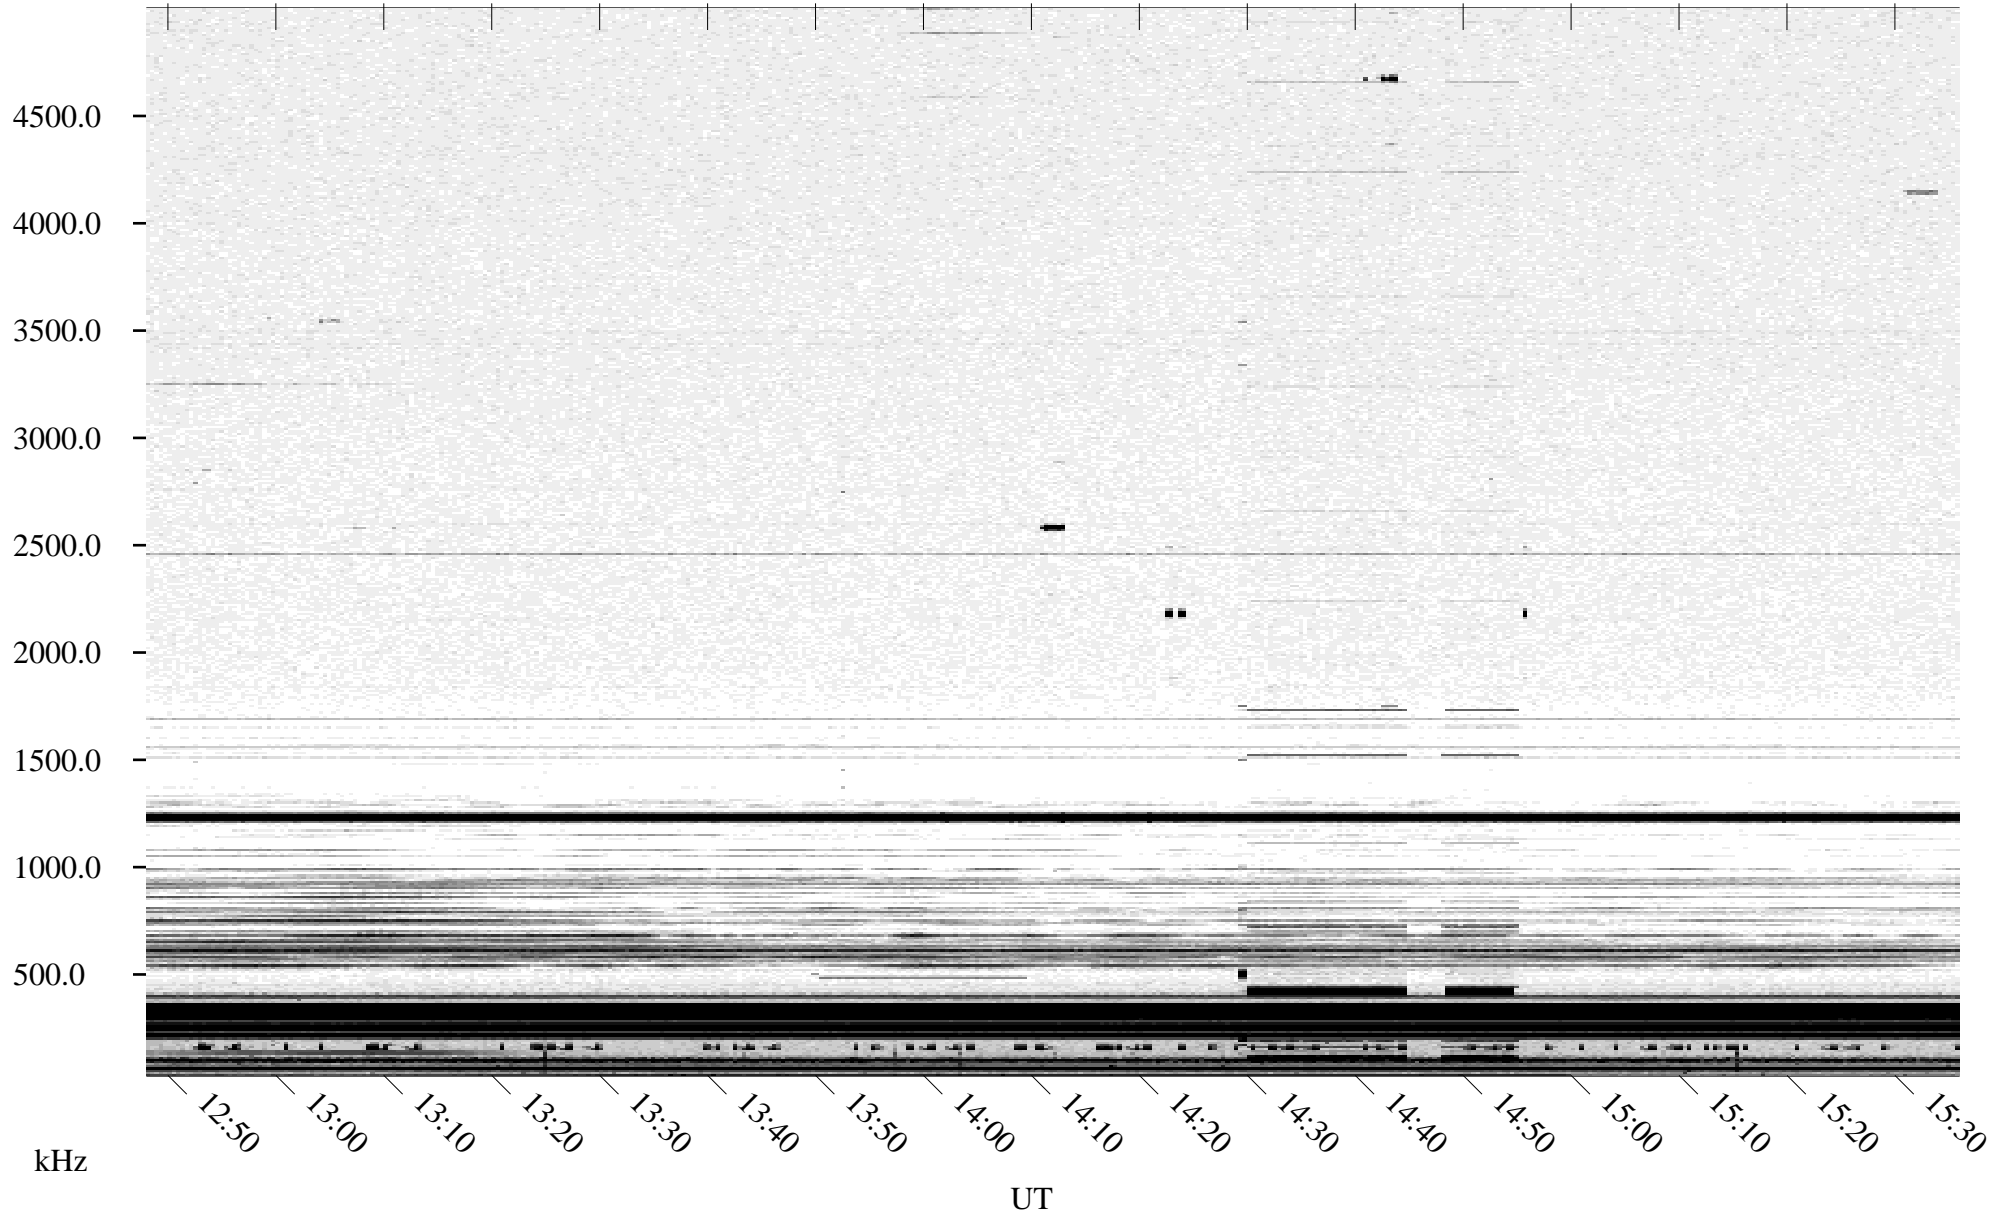

10/04/1995 Churchill, Manitoba

Linear Scale Black = 161 White = 15

ch952771l.r00m max_12

Page 1

10/04/1995 Churchill, Manitoba

Linear Scale Black = 161 White = 15

ch952771l.r00m max_12

Page 2

10/05/1995 Churchill, Manitoba

Linear Scale Black = 161 White = 15

ch952771l.r00m max_12

Page 3

10/05/1995 Churchill, Manitoba

Linear Scale Black = 161 White = 15

ch952771l.r00m max_12

Page 4

10/05/1995 Churchill, Manitoba

Linear Scale Black = 161 White = 15

ch952771l.r00m max_12

Page 5

10/05/1995 Churchill, Manitoba

Linear Scale Black = 161 White = 15

ch952771l.r00m max_12

Page 6

10/05/1995 Churchill, Manitoba

Linear Scale Black = 161 White = 15

ch952771.r00m max_12

Page 7

10/05/1995 Churchill, Manitoba

Linear Scale Black = 161 White = 15

ch952771.r00m max_12

Page 8