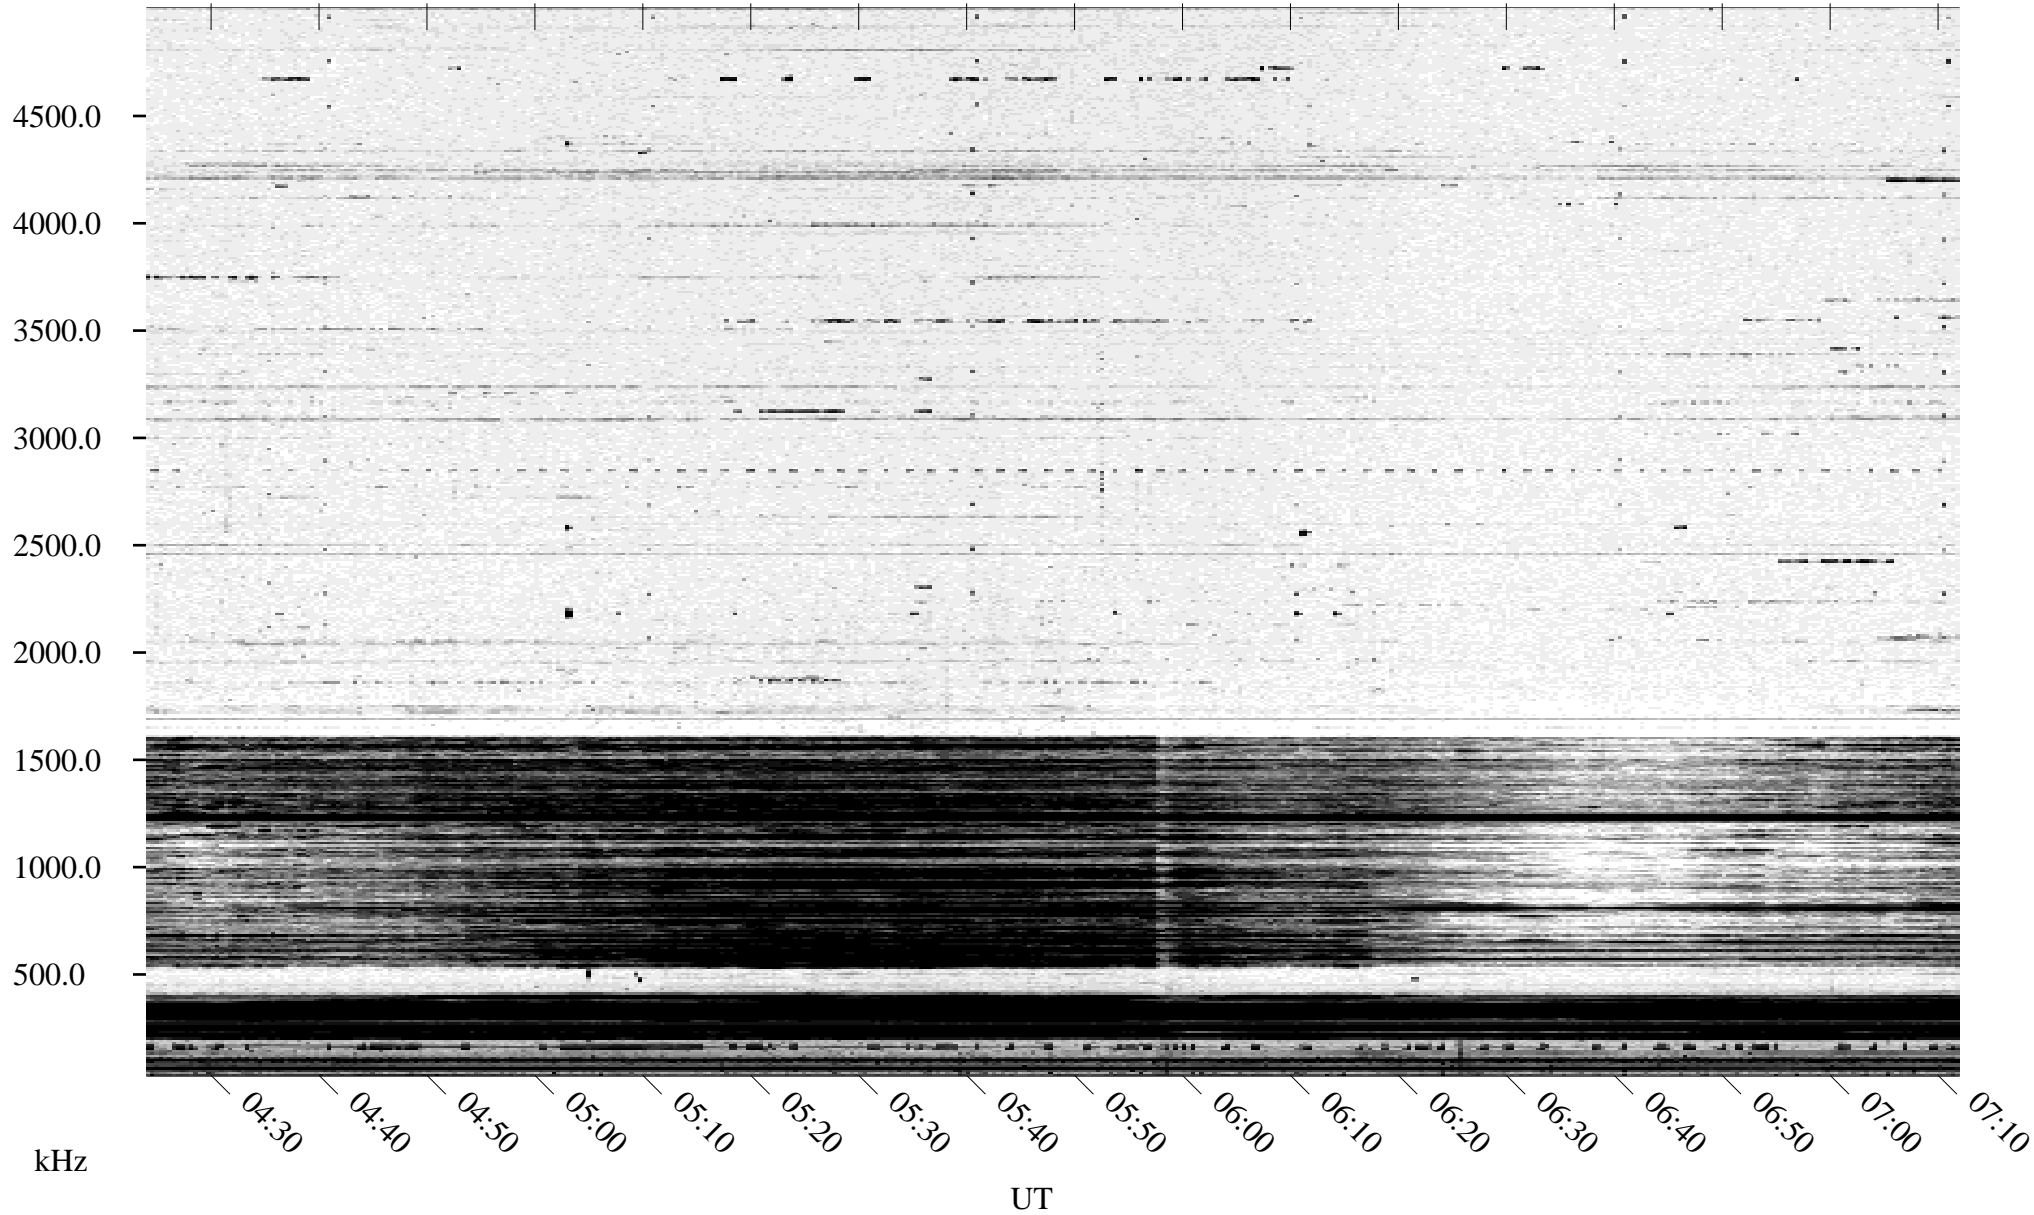

10/04/1995 Churchill, Manitoba

Linear Scale Black = 161 White = 15

ch952771l.r00m max_12

Page 1

10/04/1995 Churchill, Manitoba

Linear Scale Black = 161 White = 15

ch952771l.r00m max_12

Page 2

10/05/1995 Churchill, Manitoba

Linear Scale Black = 161 White = 15

ch952771l.r00m max_12

Page 3

10/05/1995 Churchill, Manitoba

Linear Scale Black = 161 White = 15

ch952771l.r00m max_12

Page 4

10/05/1995 Churchill, Manitoba

Linear Scale Black = 161 White = 15

ch952771l.r00m max_12

Page 5

10/05/1995 Churchill, Manitoba

Linear Scale Black = 161 White = 15

ch952771l.r00m max_12

Page 6

10/05/1995 Churchill, Manitoba

Linear Scale Black = 161 White = 15

ch952771.r00m max_12

Page 7

10/05/1995 Churchill, Manitoba

Linear Scale Black = 161 White = 15

ch952771.r00m max_12

Page 8