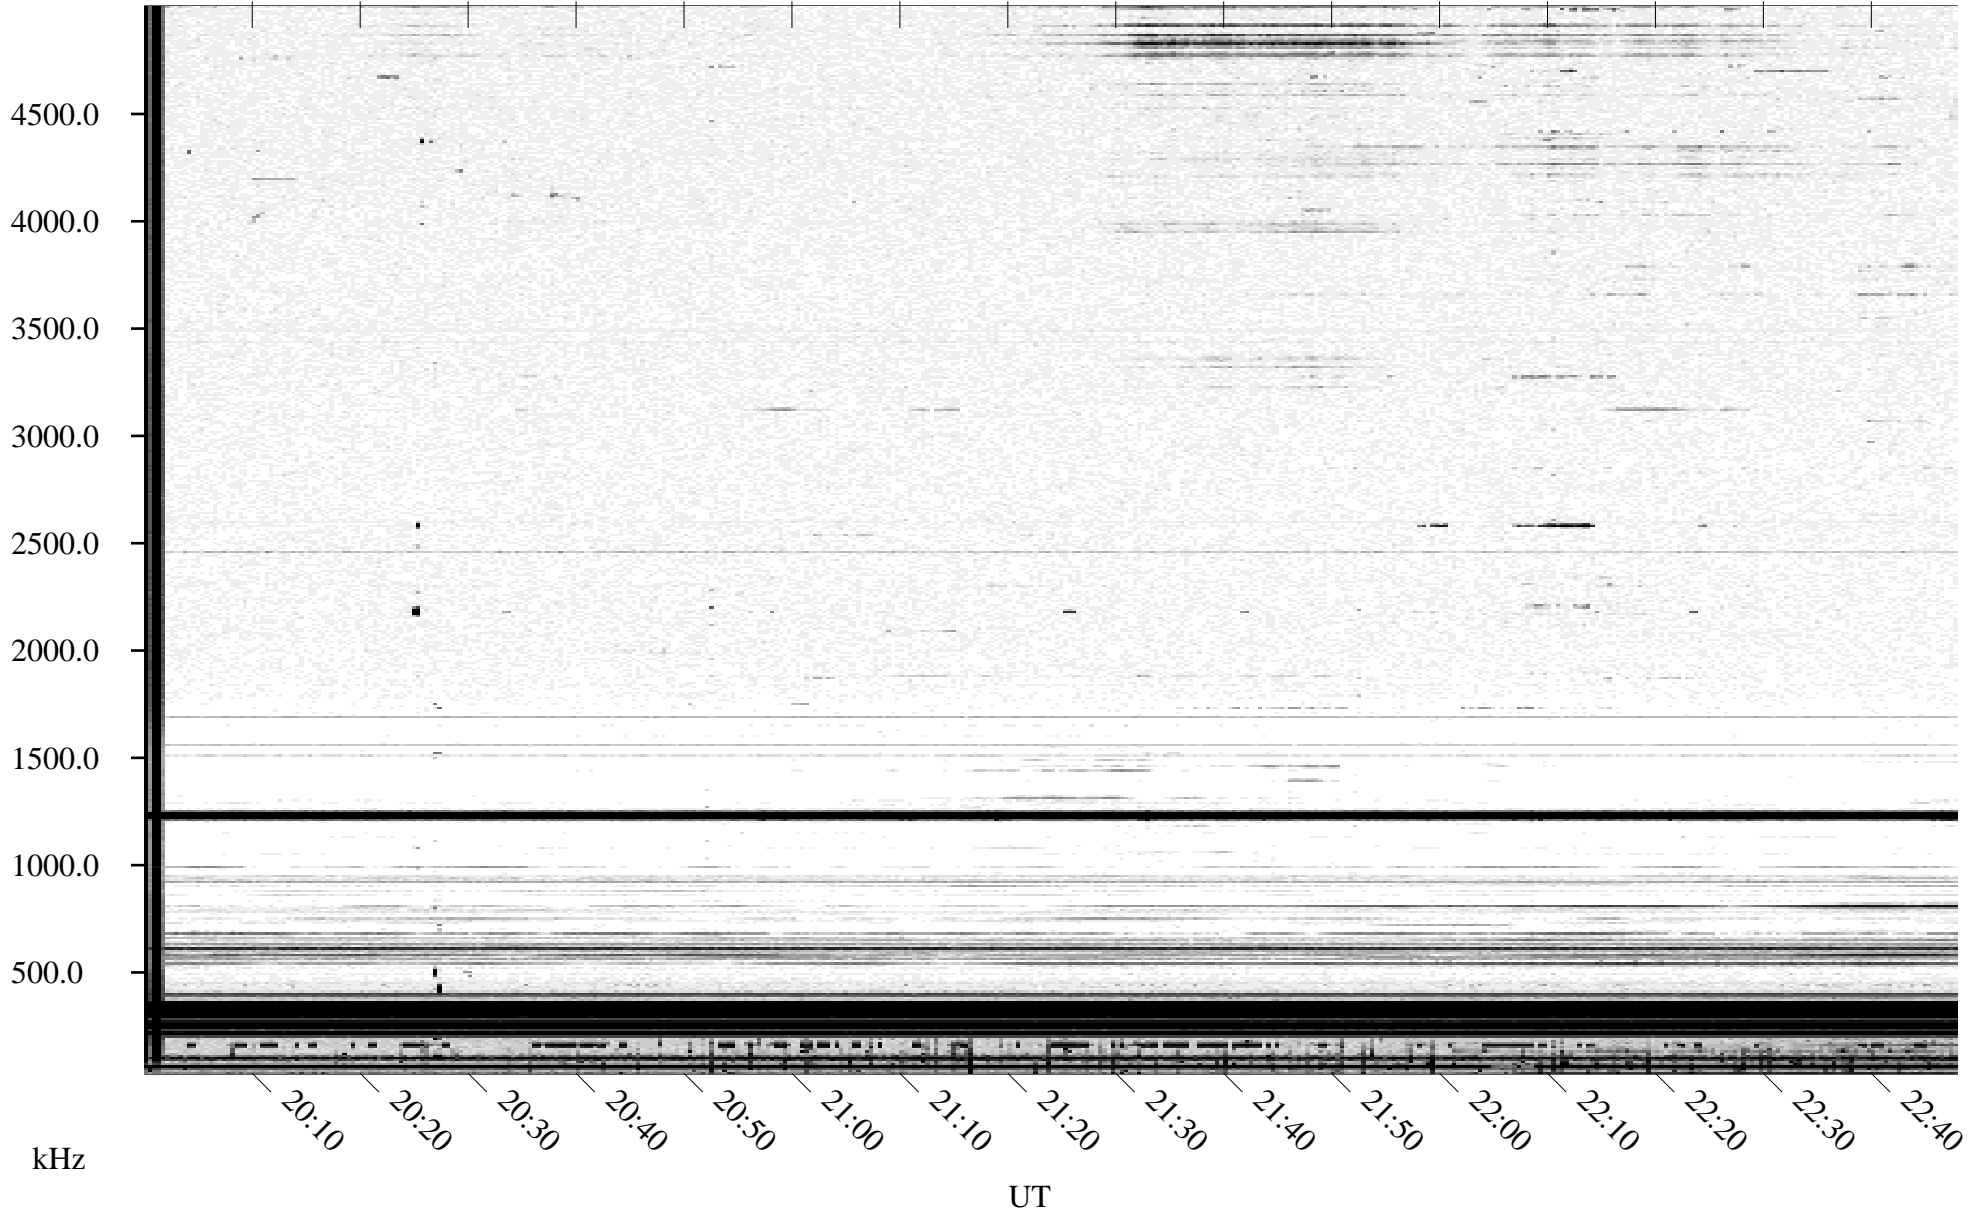

10/05/1995 Churchill, Manitoba

Linear Scale Black = 161 White = 15

ch95278l.r00m max_12

Page 1

10/05/1995 Churchill, Manitoba

Linear Scale Black = 161 White = 15

ch95278l.r00m max_12

Page 2

UT