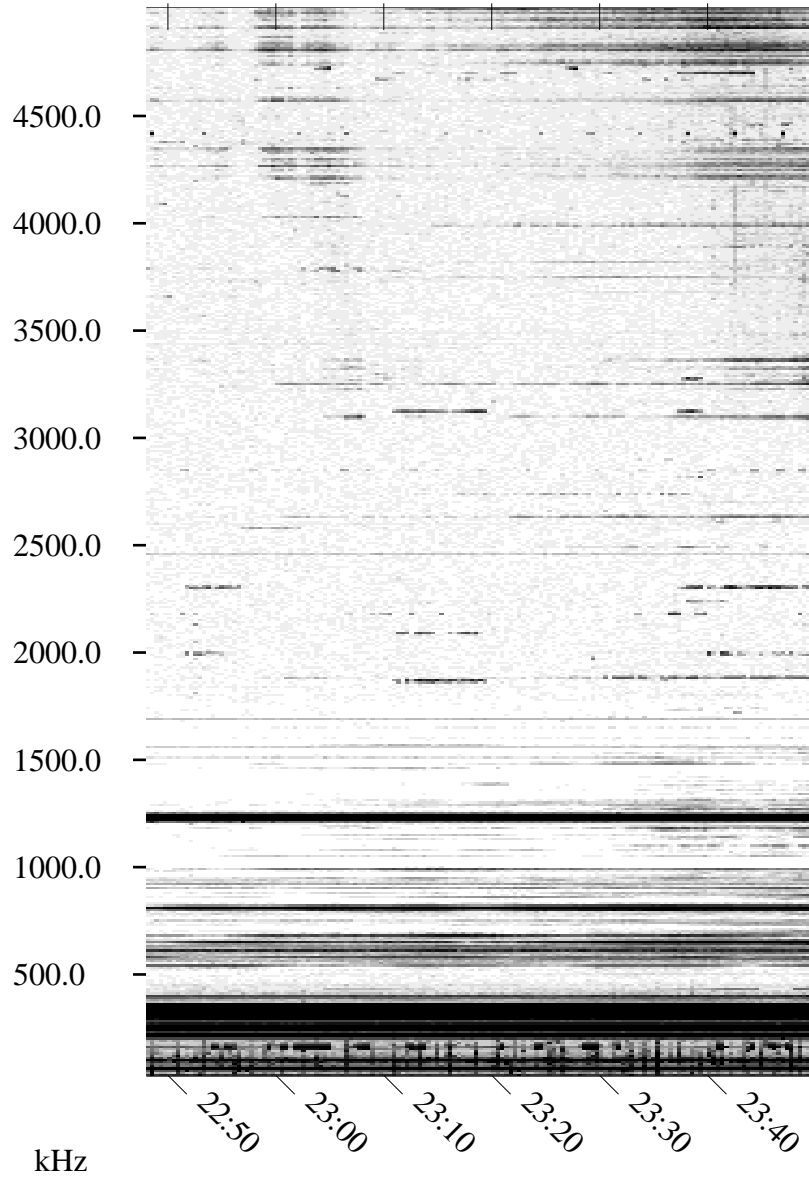

10/05/1995 Churchill, Manitoba

Linear Scale Black = 161 White = 15

ch95278l.r00m max_12

Page 1

10/05/1995 Churchill, Manitoba

Linear Scale Black = 161 White = 15

ch95278l.r00m max_12

Page 2

UT