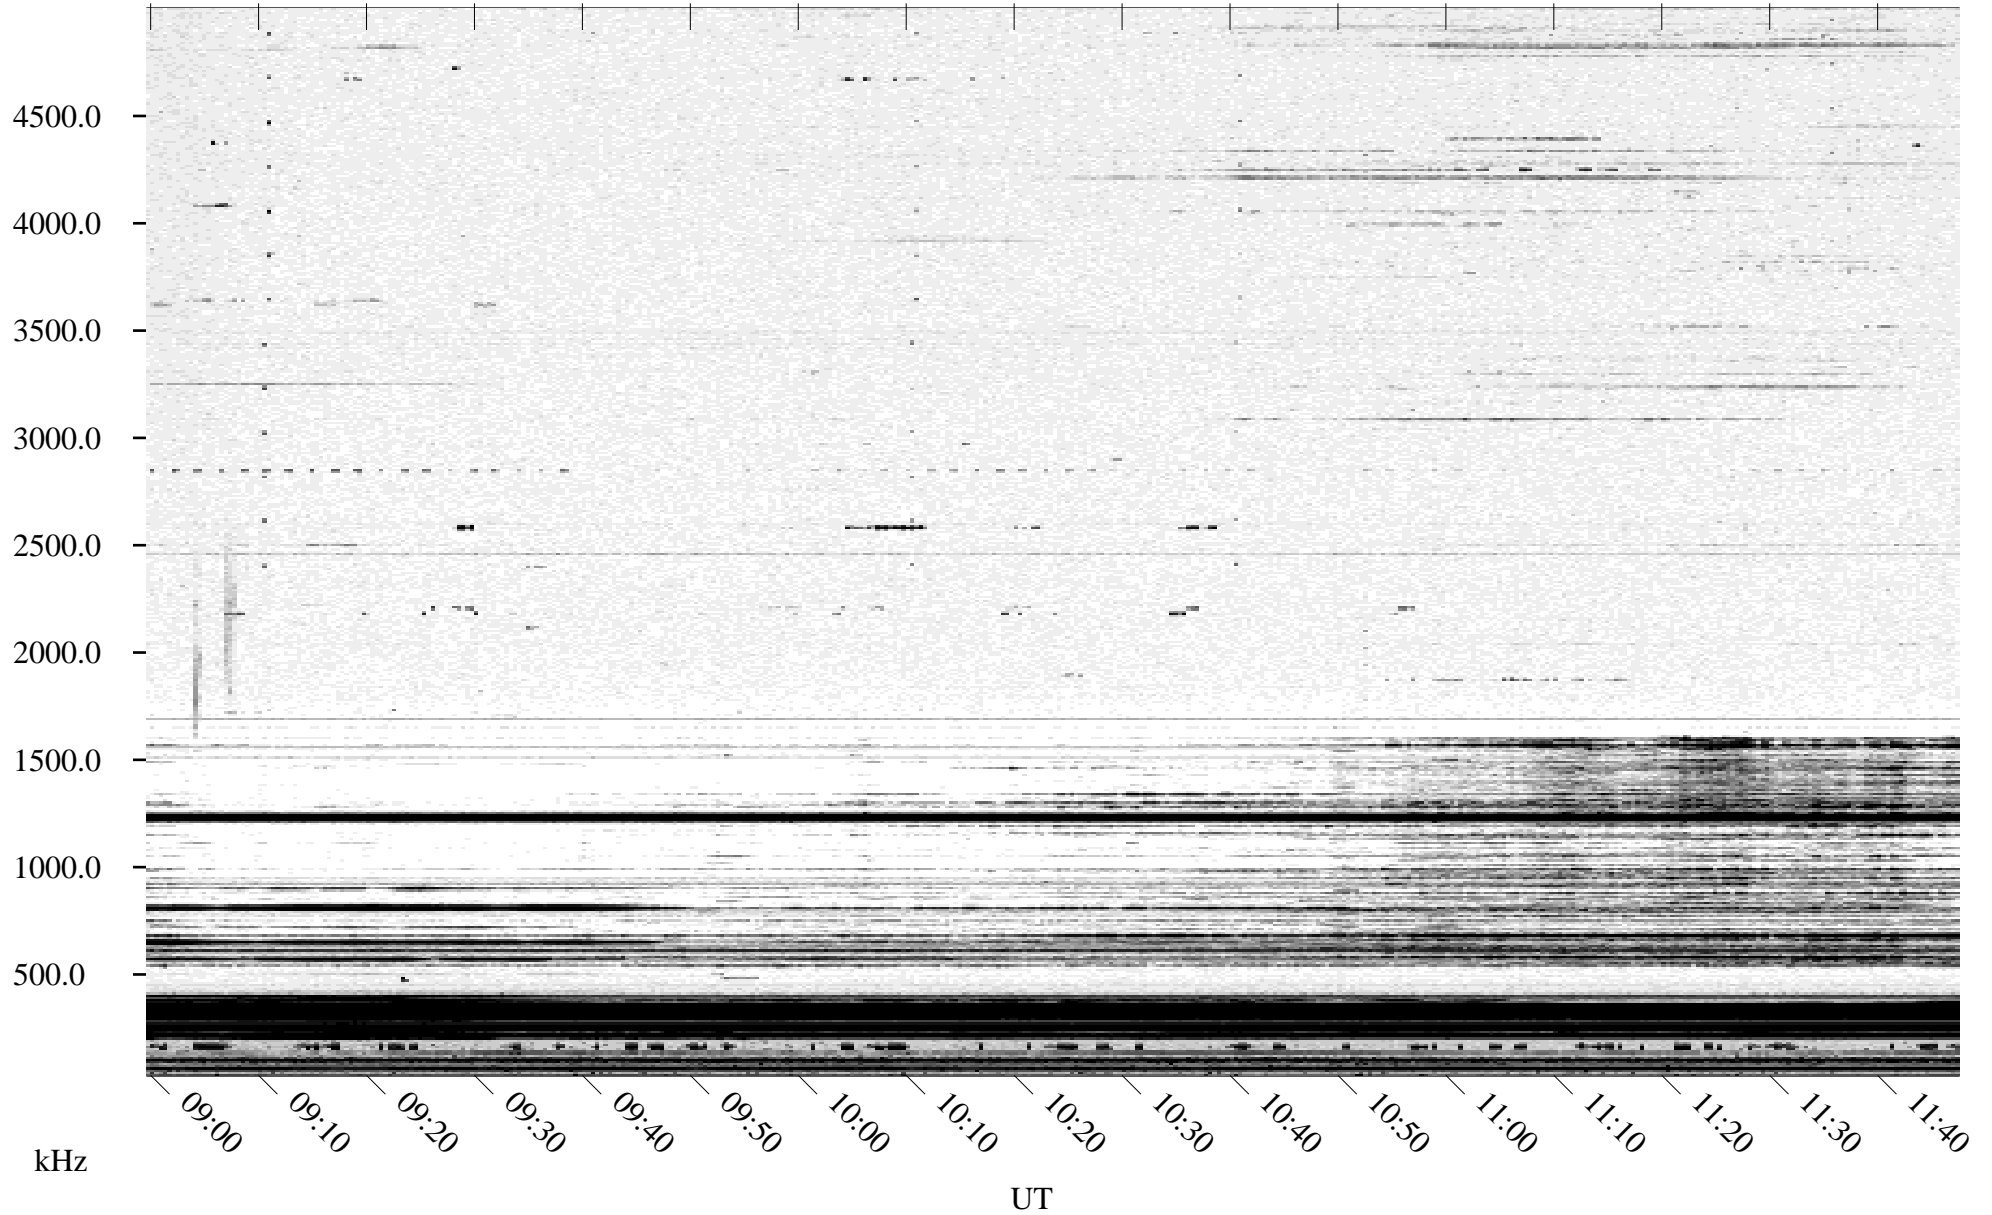

10/06/1995 Churchill, Manitoba

Linear Scale Black = 161 White = 15

ch95279l.r00m max_12

Page 1

10/06/1995 Churchill, Manitoba

Linear Scale Black = 161 White = 15

ch95279l.r00m max_12

Page 2

10/06/1995 Churchill, Manitoba

Linear Scale Black = 161 White = 15

ch95279l.r00m max_12

Page 3

10/06/1995 Churchill, Manitoba

Linear Scale Black = 161 White = 15

ch95279l.r00m max_12

Page 4

10/06/1995 Churchill, Manitoba

Linear Scale Black = 161 White = 15

ch95279l.r00m max_12

Page 5

10/06/1995 Churchill, Manitoba

Linear Scale Black = 161 White = 15

ch95279l.r00m max_12