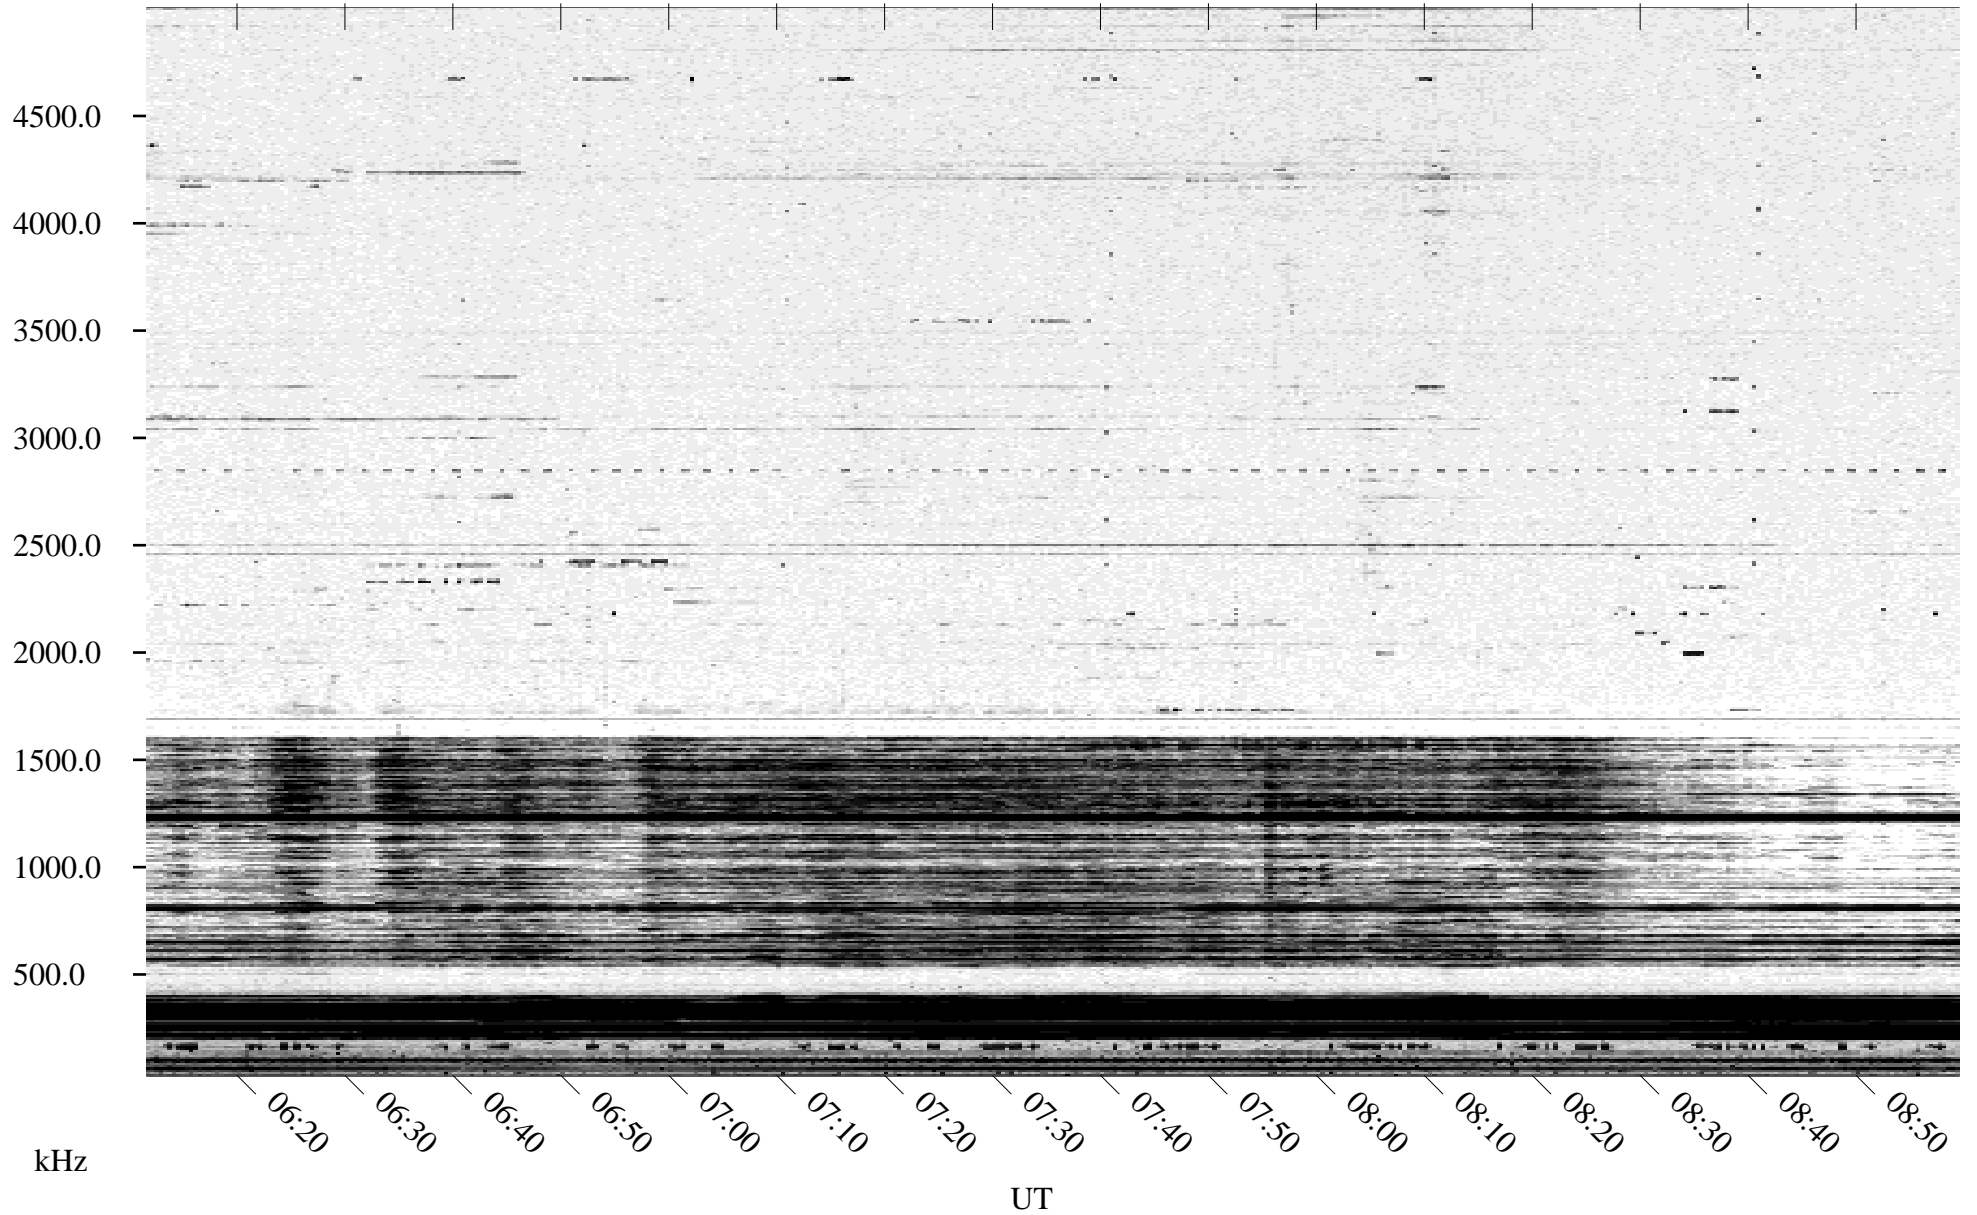

10/06/1995 Churchill, Manitoba

Linear Scale Black = 161 White = 15

ch95279l.r00m max_12

Page 1

10/06/1995 Churchill, Manitoba

Linear Scale Black = 161 White = 15

ch95279l.r00m max_12

Page 2

10/06/1995 Churchill, Manitoba

Linear Scale Black = 161 White = 15

ch95279l.r00m max_12

Page 3

10/06/1995 Churchill, Manitoba

Linear Scale Black = 161 White = 15

ch95279l.r00m max_12

Page 4

10/06/1995 Churchill, Manitoba

Linear Scale Black = 161 White = 15

ch95279l.r00m max_12

Page 5

10/06/1995 Churchill, Manitoba

Linear Scale Black = 161 White = 15

ch95279l.r00m max_12