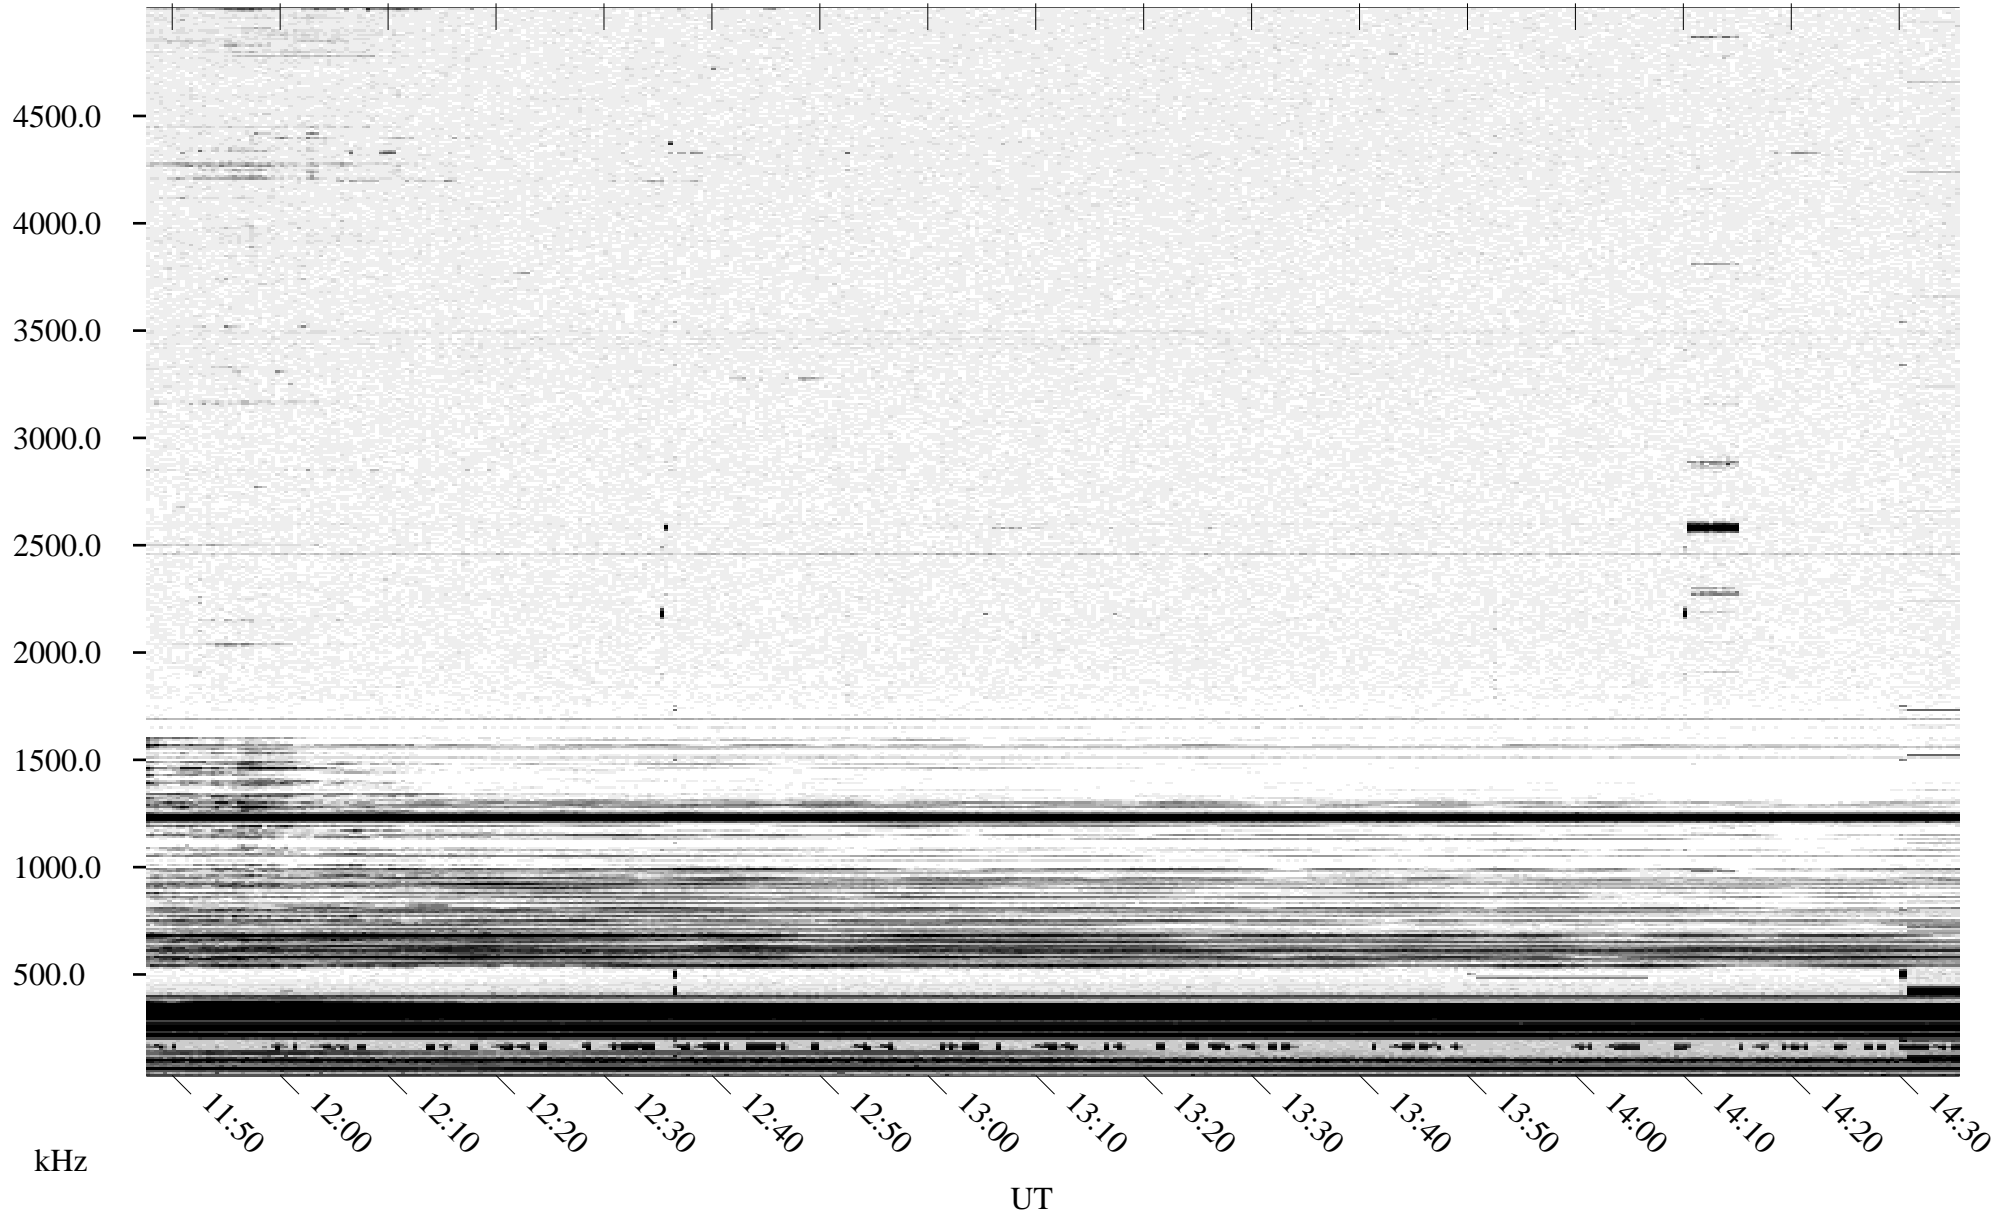

10/06/1995 Churchill, Manitoba

Linear Scale Black = 161 White = 15

ch95279l.r00m max_12

Page 1

10/06/1995 Churchill, Manitoba

Linear Scale Black = 161 White = 15

ch95279l.r00m max_12

Page 2

10/06/1995 Churchill, Manitoba

Linear Scale Black = 161 White = 15

ch95279l.r00m max_12

Page 3

10/06/1995 Churchill, Manitoba

Linear Scale Black = 161 White = 15

ch95279l.r00m max_12

Page 4

10/06/1995 Churchill, Manitoba

Linear Scale Black = 161 White = 15

ch95279l.r00m max_12

Page 5

10/06/1995 Churchill, Manitoba

Linear Scale Black = 161 White = 15

ch95279l.r00m max_12