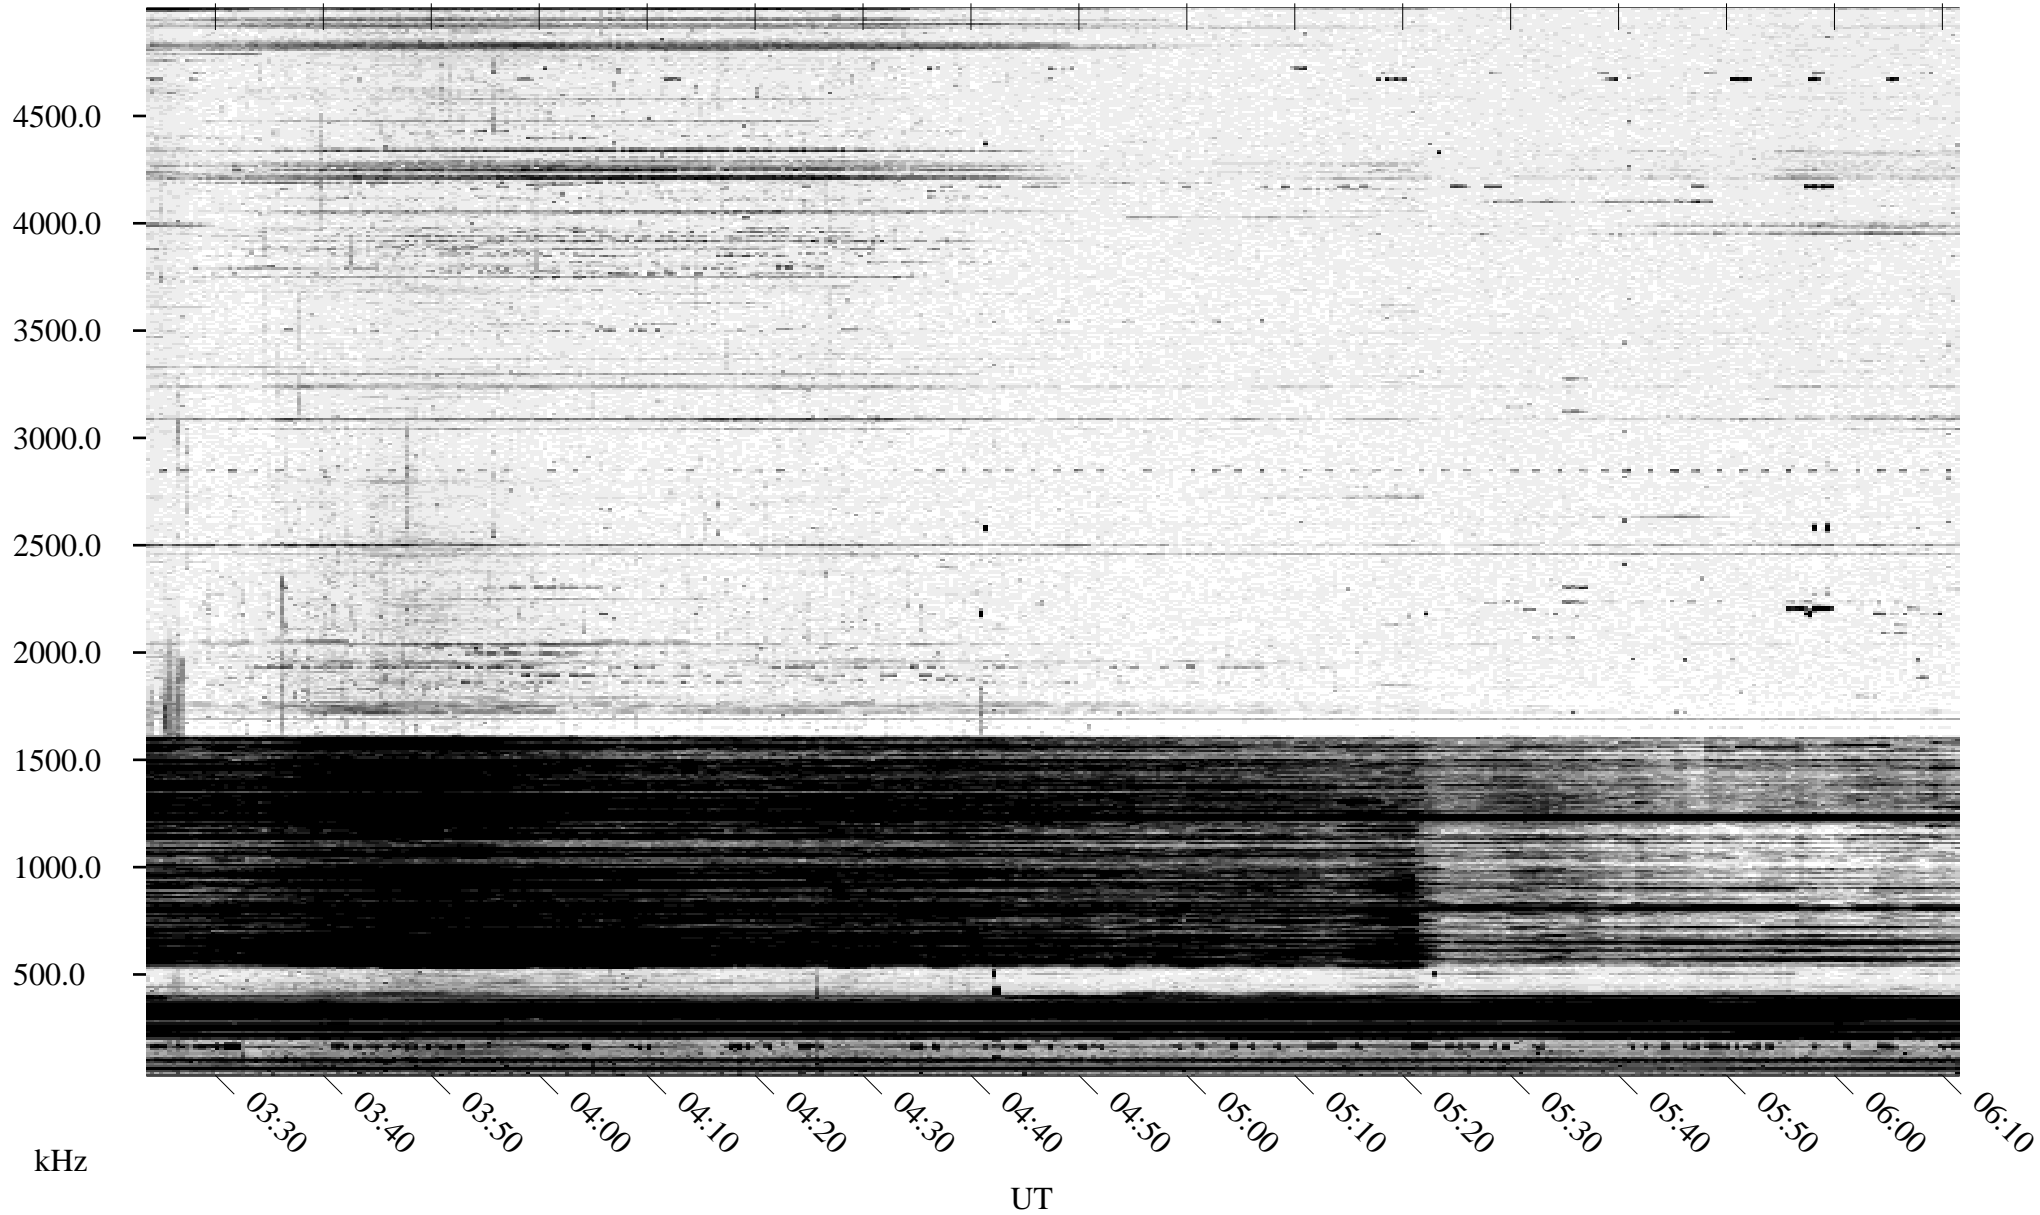

10/06/1995 Churchill, Manitoba

Linear Scale Black = 161 White = 15

ch95279l.r00m max_12

Page 1

10/06/1995 Churchill, Manitoba

Linear Scale Black = 161 White = 15

ch95279l.r00m max_12

Page 2

10/06/1995 Churchill, Manitoba

Linear Scale Black = 161 White = 15

ch95279l.r00m max_12

Page 3

10/06/1995 Churchill, Manitoba

Linear Scale Black = 161 White = 15

ch95279l.r00m max_12

Page 4

10/06/1995 Churchill, Manitoba

Linear Scale Black = 161 White = 15

ch95279l.r00m max_12

Page 5

10/06/1995 Churchill, Manitoba

Linear Scale Black = 161 White = 15

ch95279l.r00m max_12