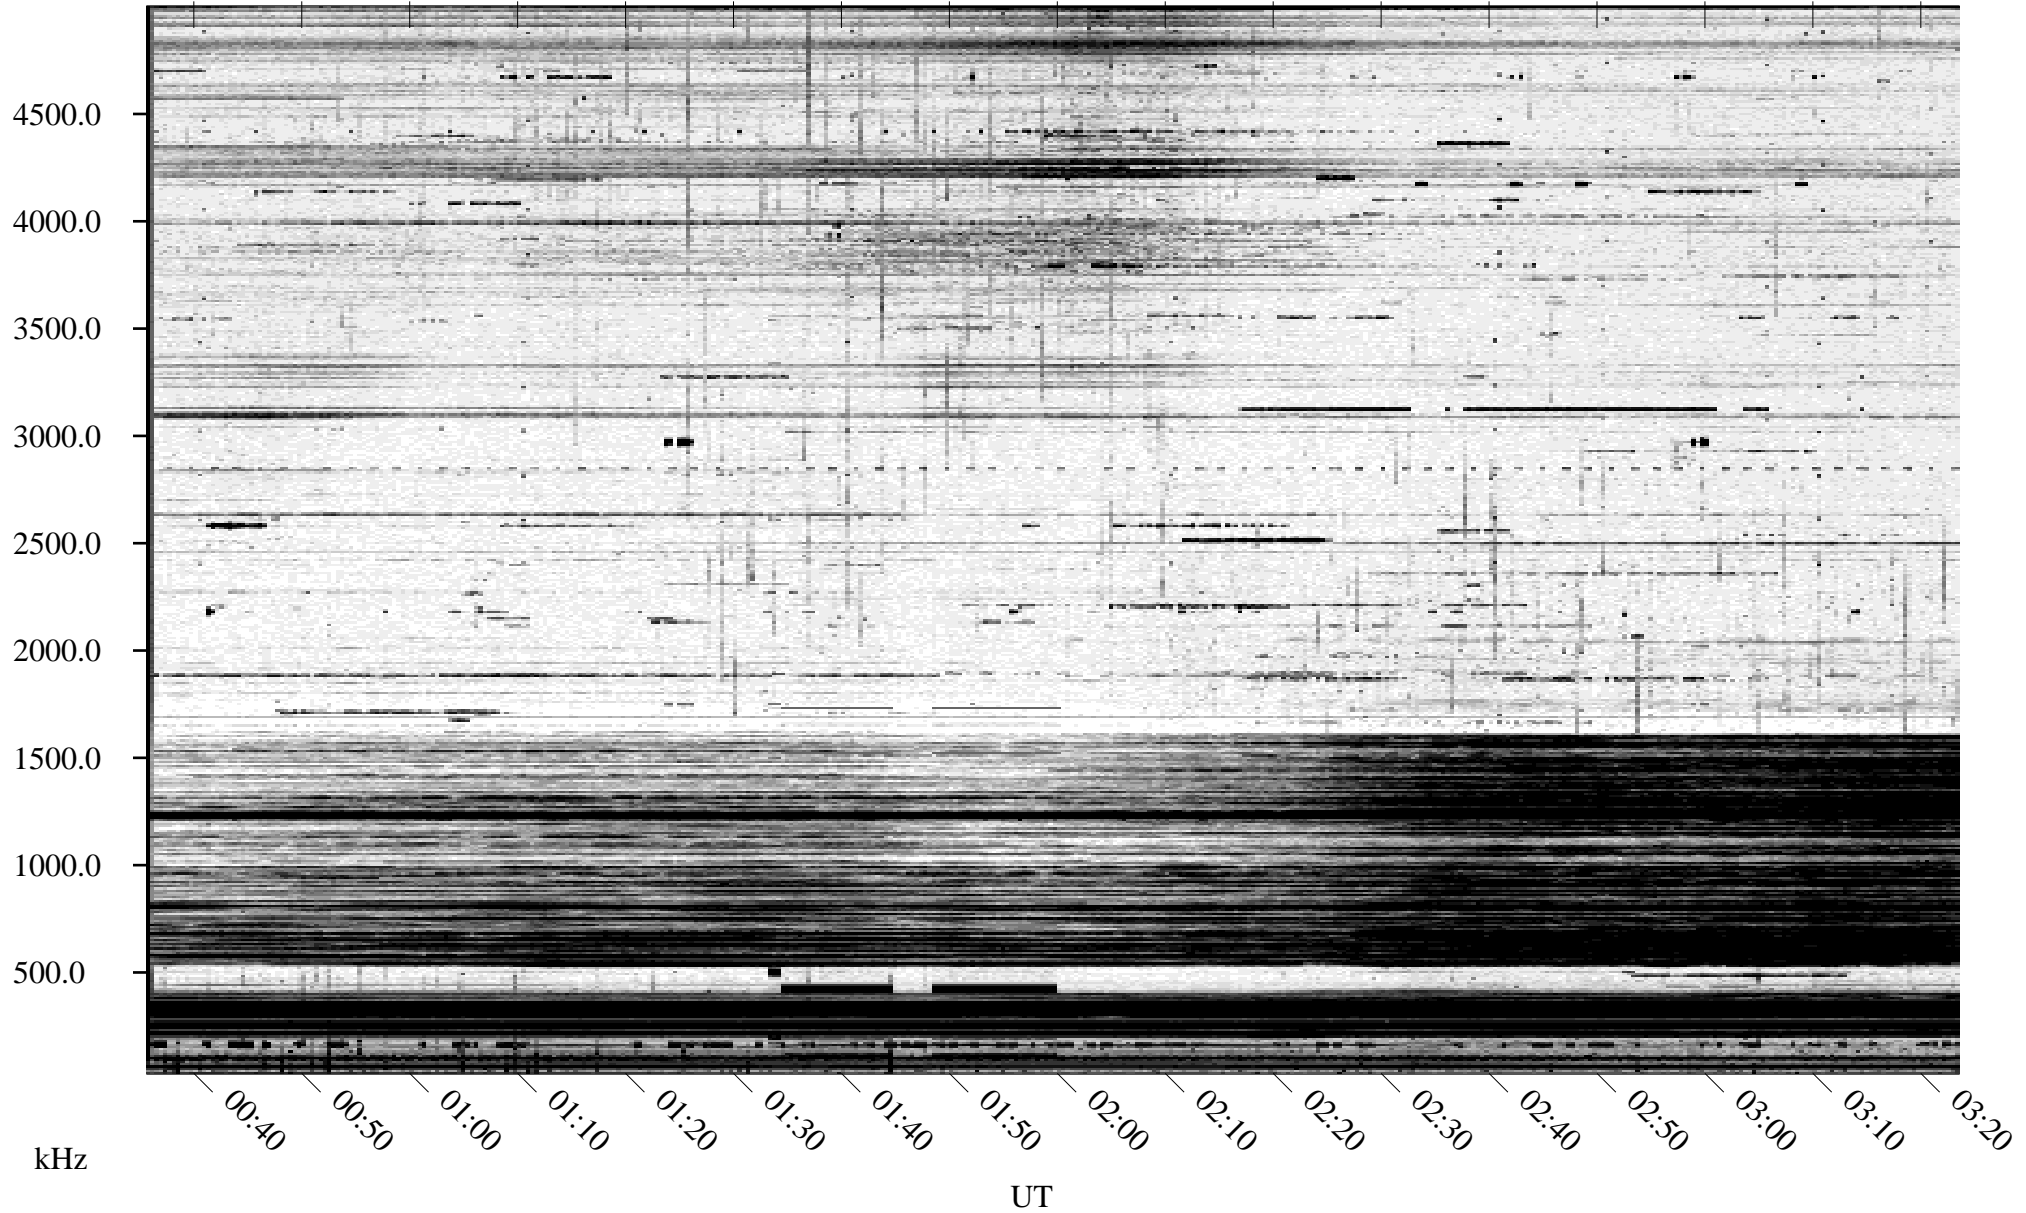

10/06/1995 Churchill, Manitoba

Linear Scale Black = 161 White = 15

ch95279l.r00m max_12

Page 1

10/06/1995 Churchill, Manitoba

Linear Scale Black = 161 White = 15

ch95279l.r00m max_12

Page 2

10/06/1995 Churchill, Manitoba

Linear Scale Black = 161 White = 15

ch95279l.r00m max_12

Page 3

10/06/1995 Churchill, Manitoba

Linear Scale Black = 161 White = 15

ch95279l.r00m max_12

Page 4

10/06/1995 Churchill, Manitoba

Linear Scale Black = 161 White = 15

ch95279l.r00m max_12

Page 5

10/06/1995 Churchill, Manitoba

Linear Scale Black = 161 White = 15

ch95279l.r00m max_12