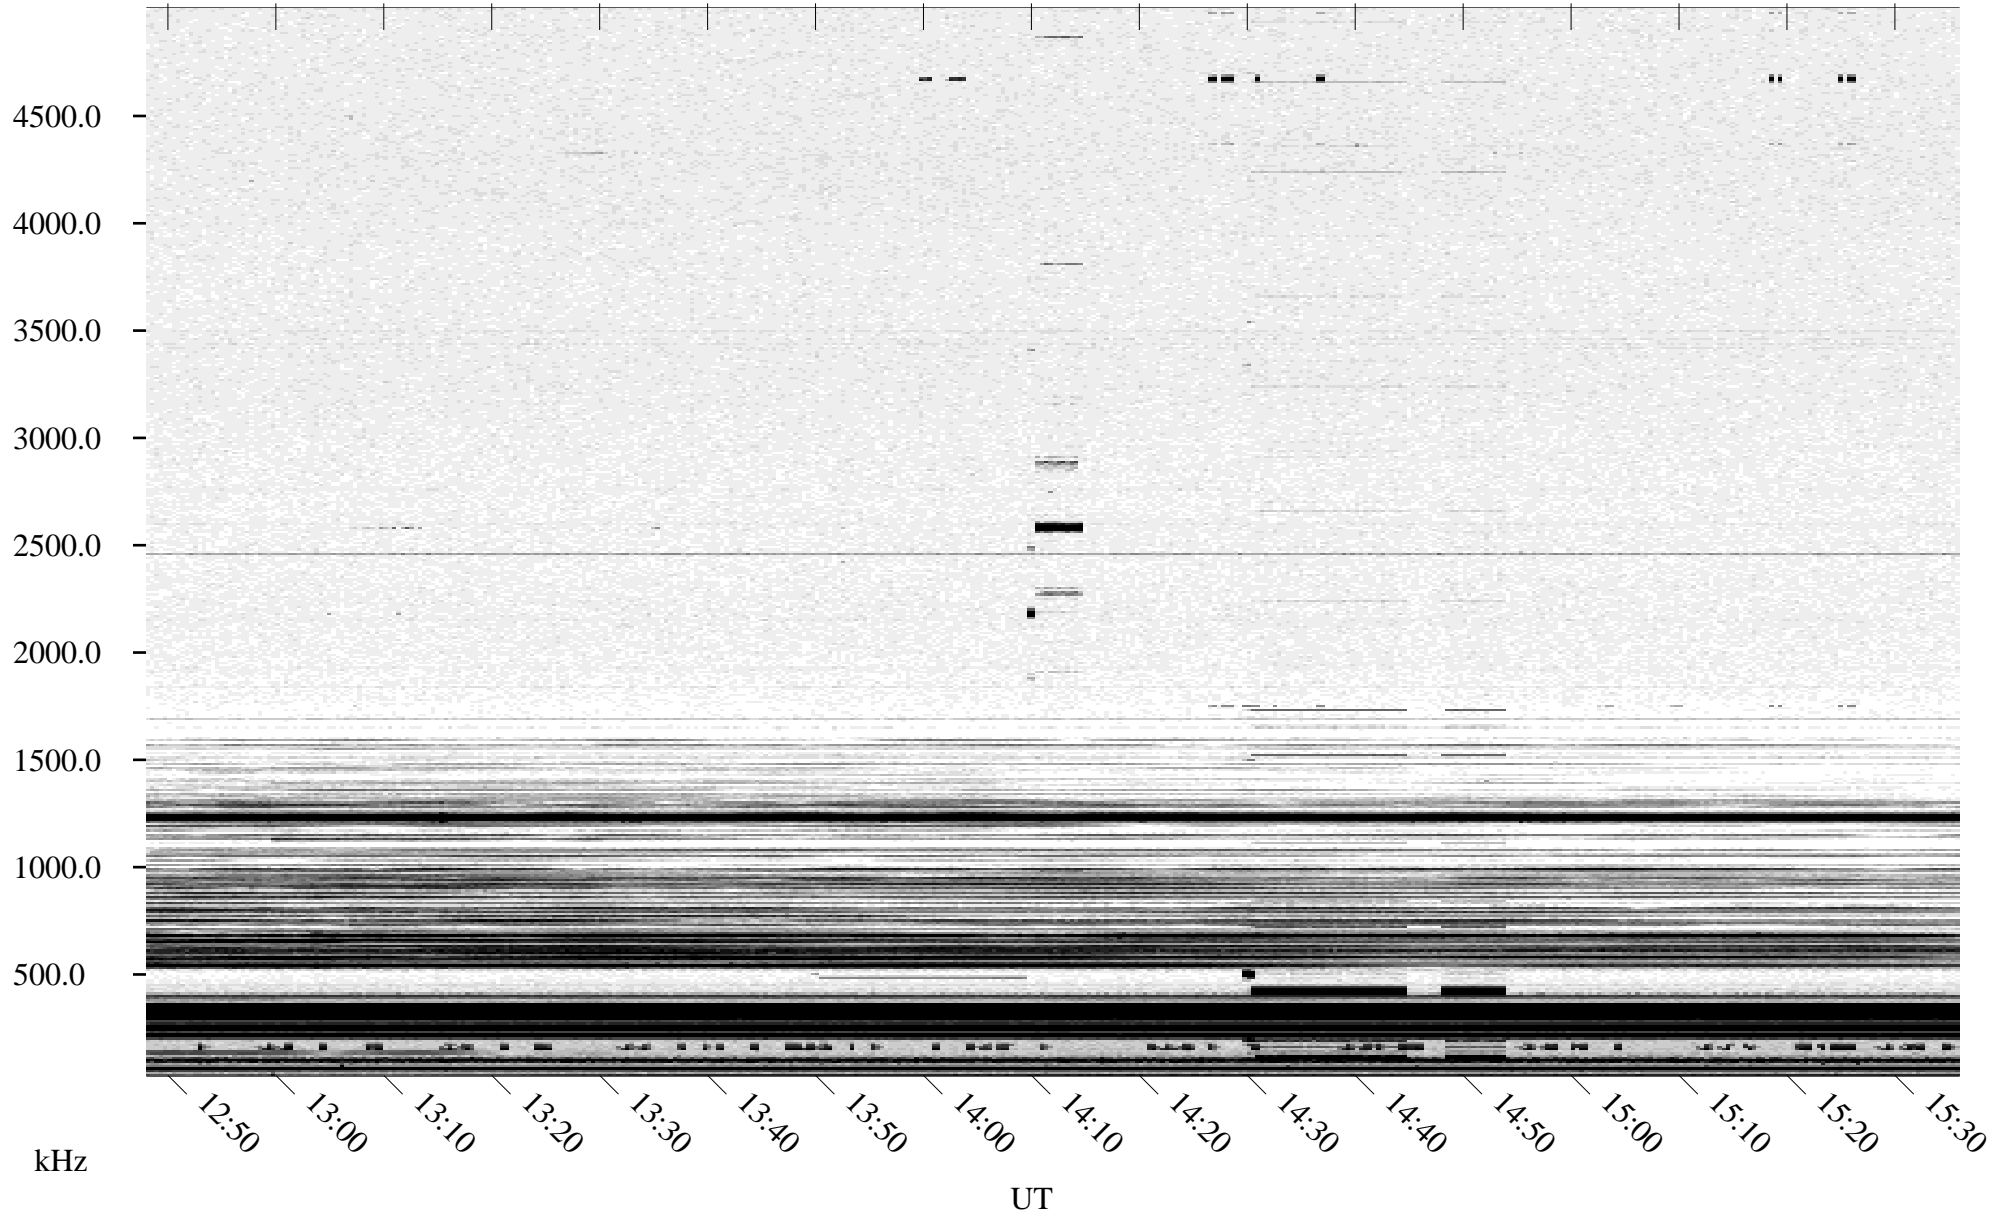

10/06/1995 Churchill, Manitoba

Linear Scale Black = 161 White = 15

ch95279l.r01m max_12

Page 1

10/06/1995 Churchill, Manitoba

Linear Scale Black = 161 White = 15

ch95279l.r01m max_12

Page 2

10/07/1995 Churchill, Manitoba

Linear Scale Black = 161 White = 15

ch95279l.r01m max_12

Page 3

10/07/1995 Churchill, Manitoba

Linear Scale Black = 161 White = 15

ch95279l.r01m max_12

Page 4

10/07/1995 Churchill, Manitoba

Linear Scale Black = 161 White = 15

ch95279l.r01m max_12

Page 5

10/07/1995 Churchill, Manitoba

Linear Scale Black = 161 White = 15

ch95279l.r01m max_12

Page 6

10/07/1995 Churchill, Manitoba

Linear Scale Black = 161 White = 15

ch95279l.r01m max_12

Page 7

10/07/1995 Churchill, Manitoba

Linear Scale Black = 161 White = 15

ch95279l.r01m max_12

Page 8