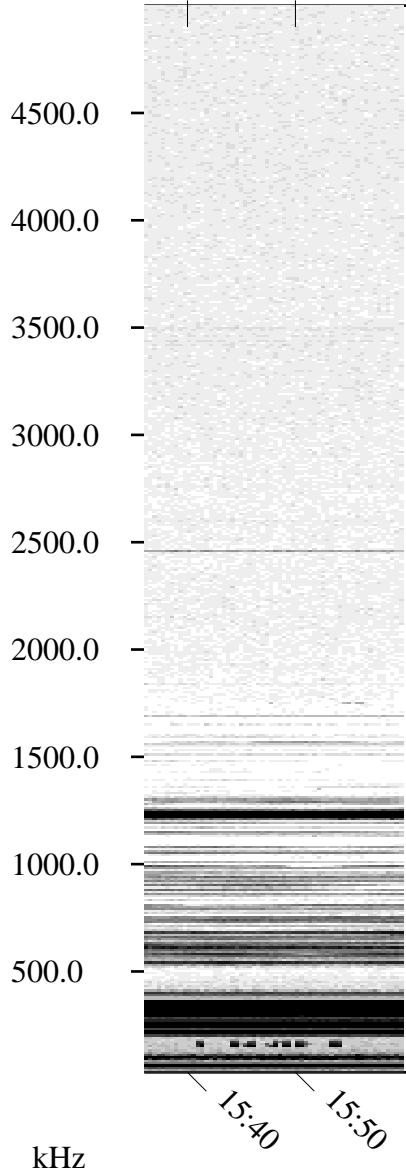

10/06/1995 Churchill, Manitoba

Linear Scale Black = 161 White = 15

ch95279l.r01m max_12

Page 1

10/06/1995 Churchill, Manitoba

Linear Scale Black = 161 White = 15

ch95279l.r01m max_12

Page 2

10/07/1995 Churchill, Manitoba

Linear Scale Black = 161 White = 15

ch95279l.r01m max_12

Page 3

10/07/1995 Churchill, Manitoba

Linear Scale Black = 161 White = 15

ch95279l.r01m max_12

Page 4

10/07/1995 Churchill, Manitoba

Linear Scale Black = 161 White = 15

ch95279l.r01m max_12

Page 5

10/07/1995 Churchill, Manitoba

Linear Scale Black = 161 White = 15

ch95279l.r01m max_12

Page 6

10/07/1995 Churchill, Manitoba

Linear Scale Black = 161 White = 15

ch95279l.r01m max_12

Page 7

10/07/1995 Churchill, Manitoba

Linear Scale Black = 161 White = 15

ch95279l.r01m max_12

Page 8