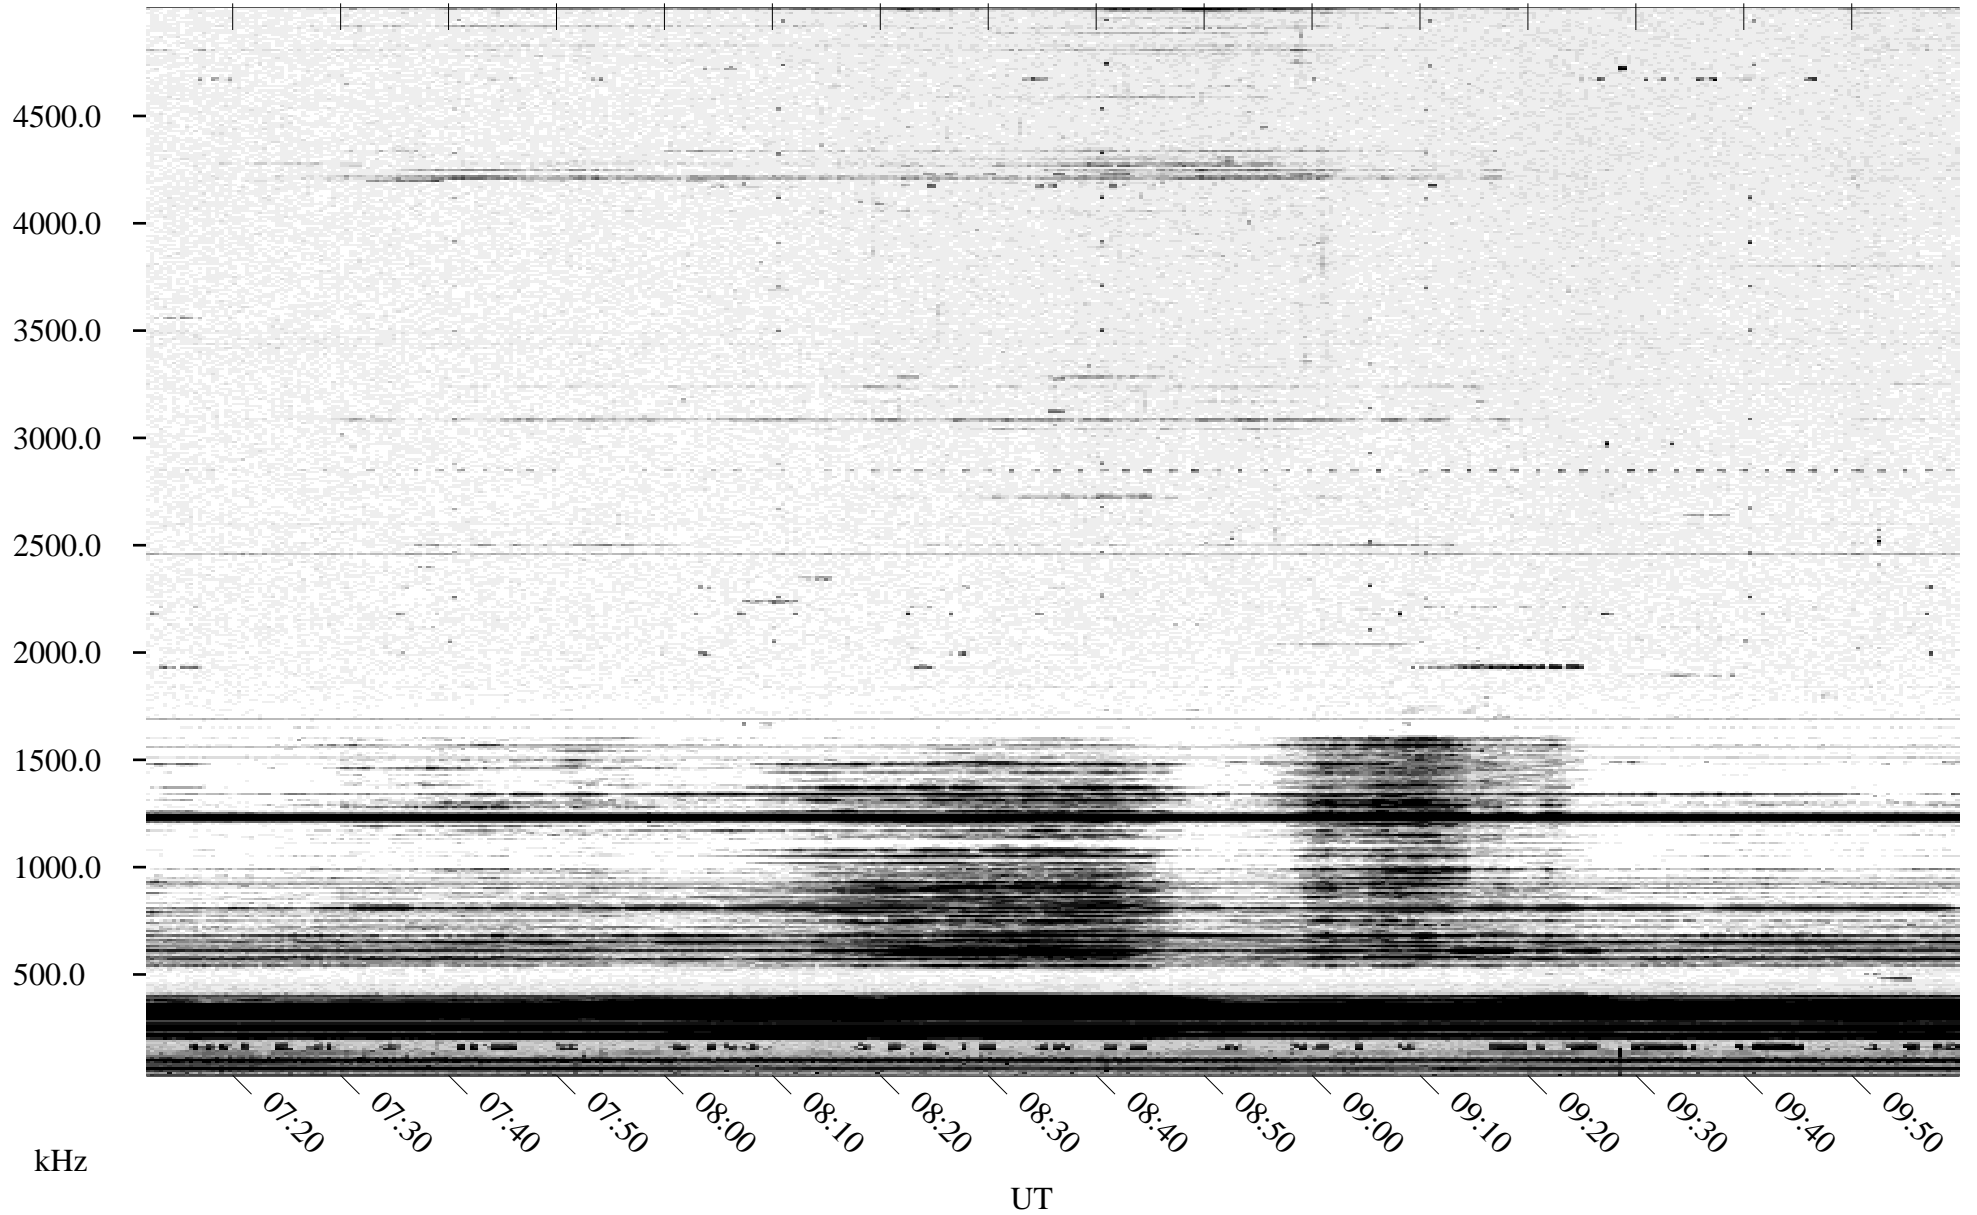

10/06/1995 Churchill, Manitoba

Linear Scale Black = 161 White = 15

ch95279l.r01m max_12

Page 1

10/06/1995 Churchill, Manitoba

Linear Scale Black = 161 White = 15

ch95279l.r01m max_12

Page 2

10/07/1995 Churchill, Manitoba

Linear Scale Black = 161 White = 15

ch95279l.r01m max_12

Page 3

10/07/1995 Churchill, Manitoba

Linear Scale Black = 161 White = 15

ch95279l.r01m max_12

Page 4

10/07/1995 Churchill, Manitoba

Linear Scale Black = 161 White = 15

ch95279l.r01m max_12

Page 5

10/07/1995 Churchill, Manitoba

Linear Scale Black = 161 White = 15

ch95279l.r01m max_12

Page 6

10/07/1995 Churchill, Manitoba

Linear Scale Black = 161 White = 15

ch95279l.r01m max_12

Page 7

10/07/1995 Churchill, Manitoba

Linear Scale Black = 161 White = 15

ch95279l.r01m max_12

Page 8