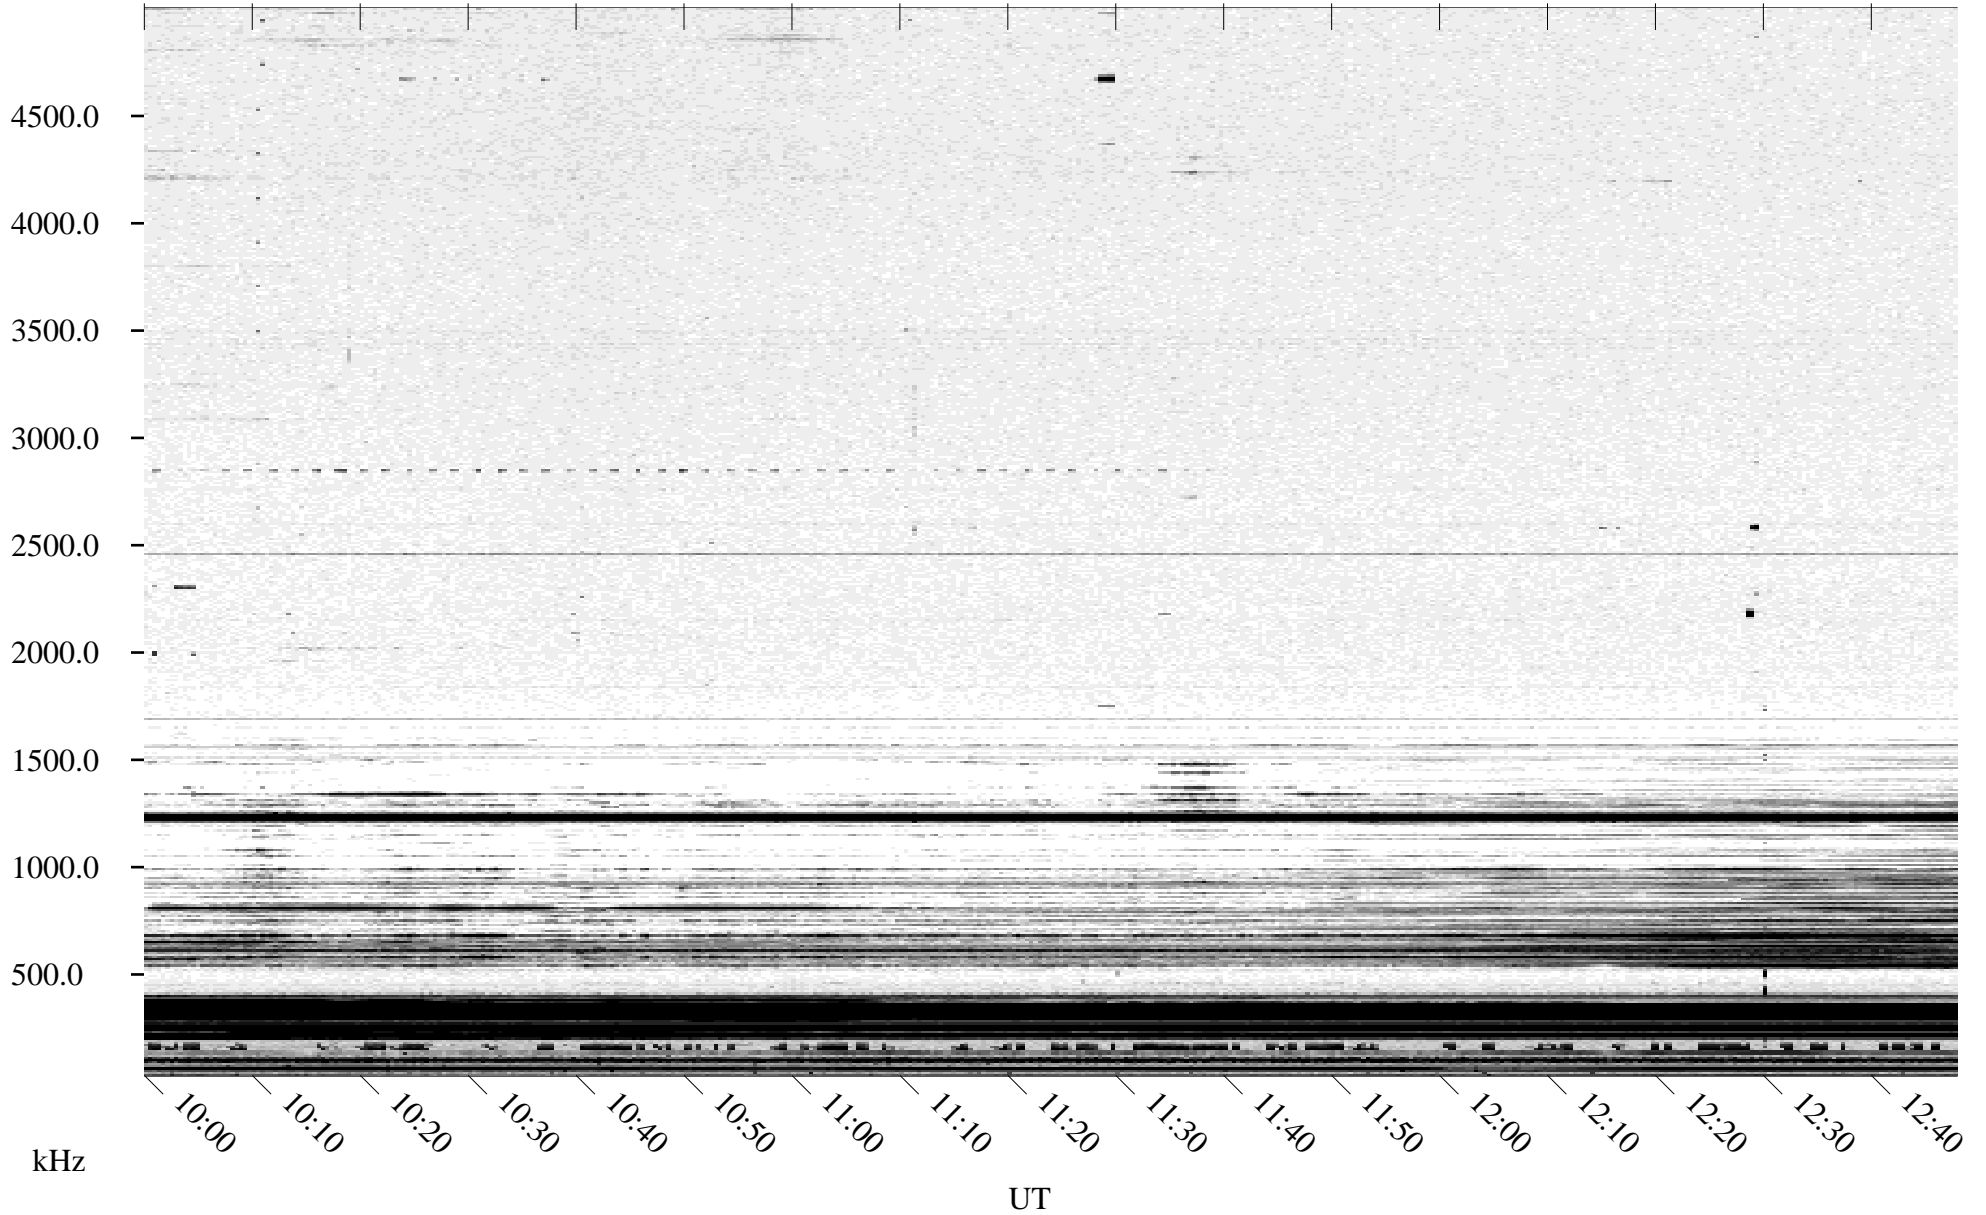

10/06/1995 Churchill, Manitoba

Linear Scale Black = 161 White = 15

ch95279l.r01m max_12

Page 1

10/06/1995 Churchill, Manitoba

Linear Scale Black = 161 White = 15

ch95279l.r01m max_12

Page 2

10/07/1995 Churchill, Manitoba

Linear Scale Black = 161 White = 15

ch95279l.r01m max_12

Page 3

10/07/1995 Churchill, Manitoba

Linear Scale Black = 161 White = 15

ch95279l.r01m max_12

Page 4

10/07/1995 Churchill, Manitoba

Linear Scale Black = 161 White = 15

ch95279l.r01m max_12

Page 5

10/07/1995 Churchill, Manitoba

Linear Scale Black = 161 White = 15

ch95279l.r01m max_12

Page 6

10/07/1995 Churchill, Manitoba

Linear Scale Black = 161 White = 15

ch95279l.r01m max_12

Page 7

10/07/1995 Churchill, Manitoba

Linear Scale Black = 161 White = 15

ch95279l.r01m max_12

Page 8