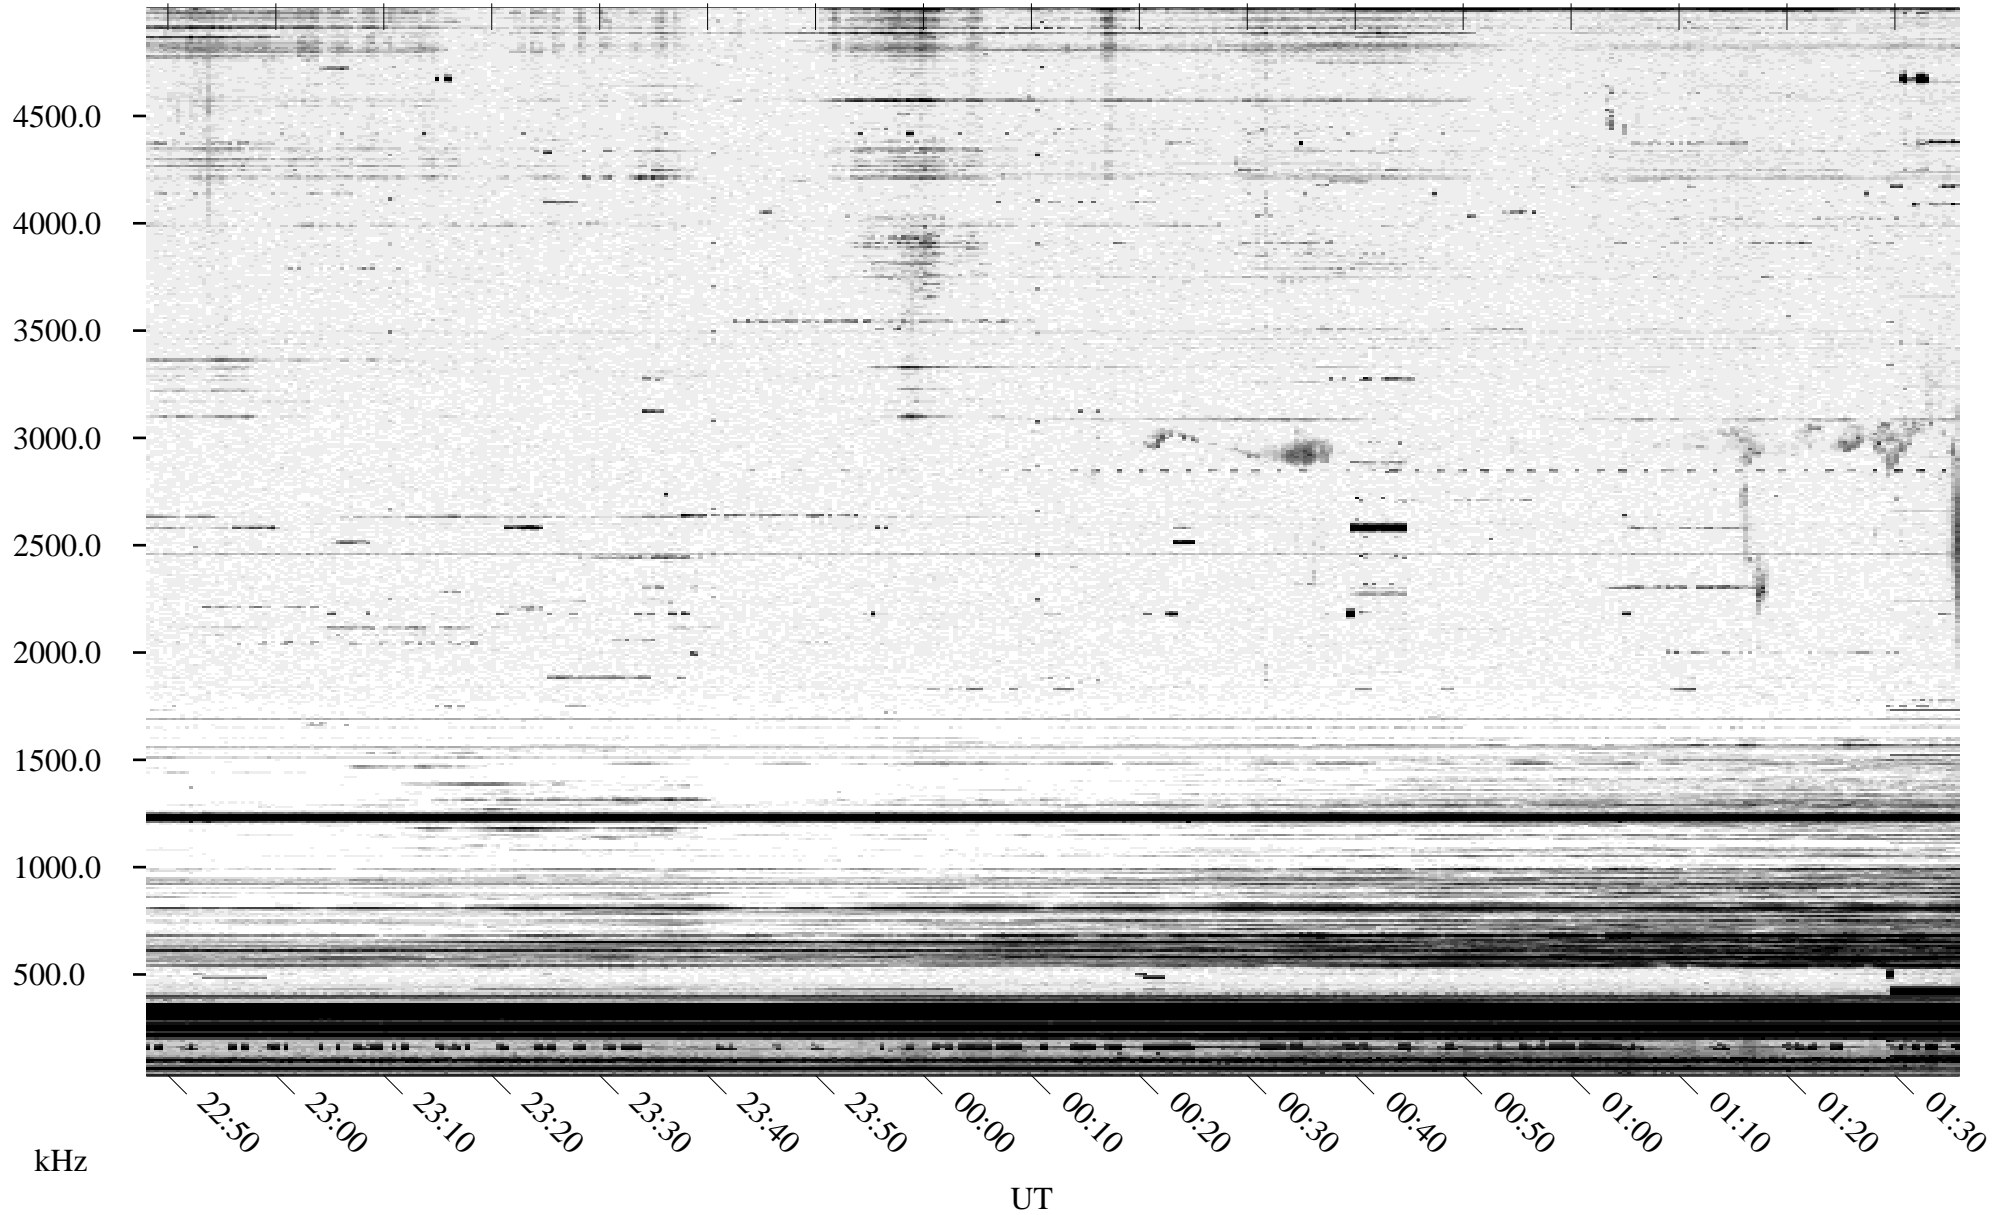

10/06/1995 Churchill, Manitoba

Linear Scale Black = 161 White = 15

ch95279l.r01m max_12

Page 1

10/06/1995 Churchill, Manitoba

Linear Scale Black = 161 White = 15

ch95279l.r01m max_12

Page 2

10/07/1995 Churchill, Manitoba

Linear Scale Black = 161 White = 15

ch95279l.r01m max_12

Page 3

10/07/1995 Churchill, Manitoba

Linear Scale Black = 161 White = 15

ch95279l.r01m max_12

Page 4

10/07/1995 Churchill, Manitoba

Linear Scale Black = 161 White = 15

ch95279l.r01m max_12

Page 5

10/07/1995 Churchill, Manitoba

Linear Scale Black = 161 White = 15

ch95279l.r01m max_12

Page 6

10/07/1995 Churchill, Manitoba

Linear Scale Black = 161 White = 15

ch95279l.r01m max_12

Page 7

10/07/1995 Churchill, Manitoba

Linear Scale Black = 161 White = 15

ch95279l.r01m max_12

Page 8