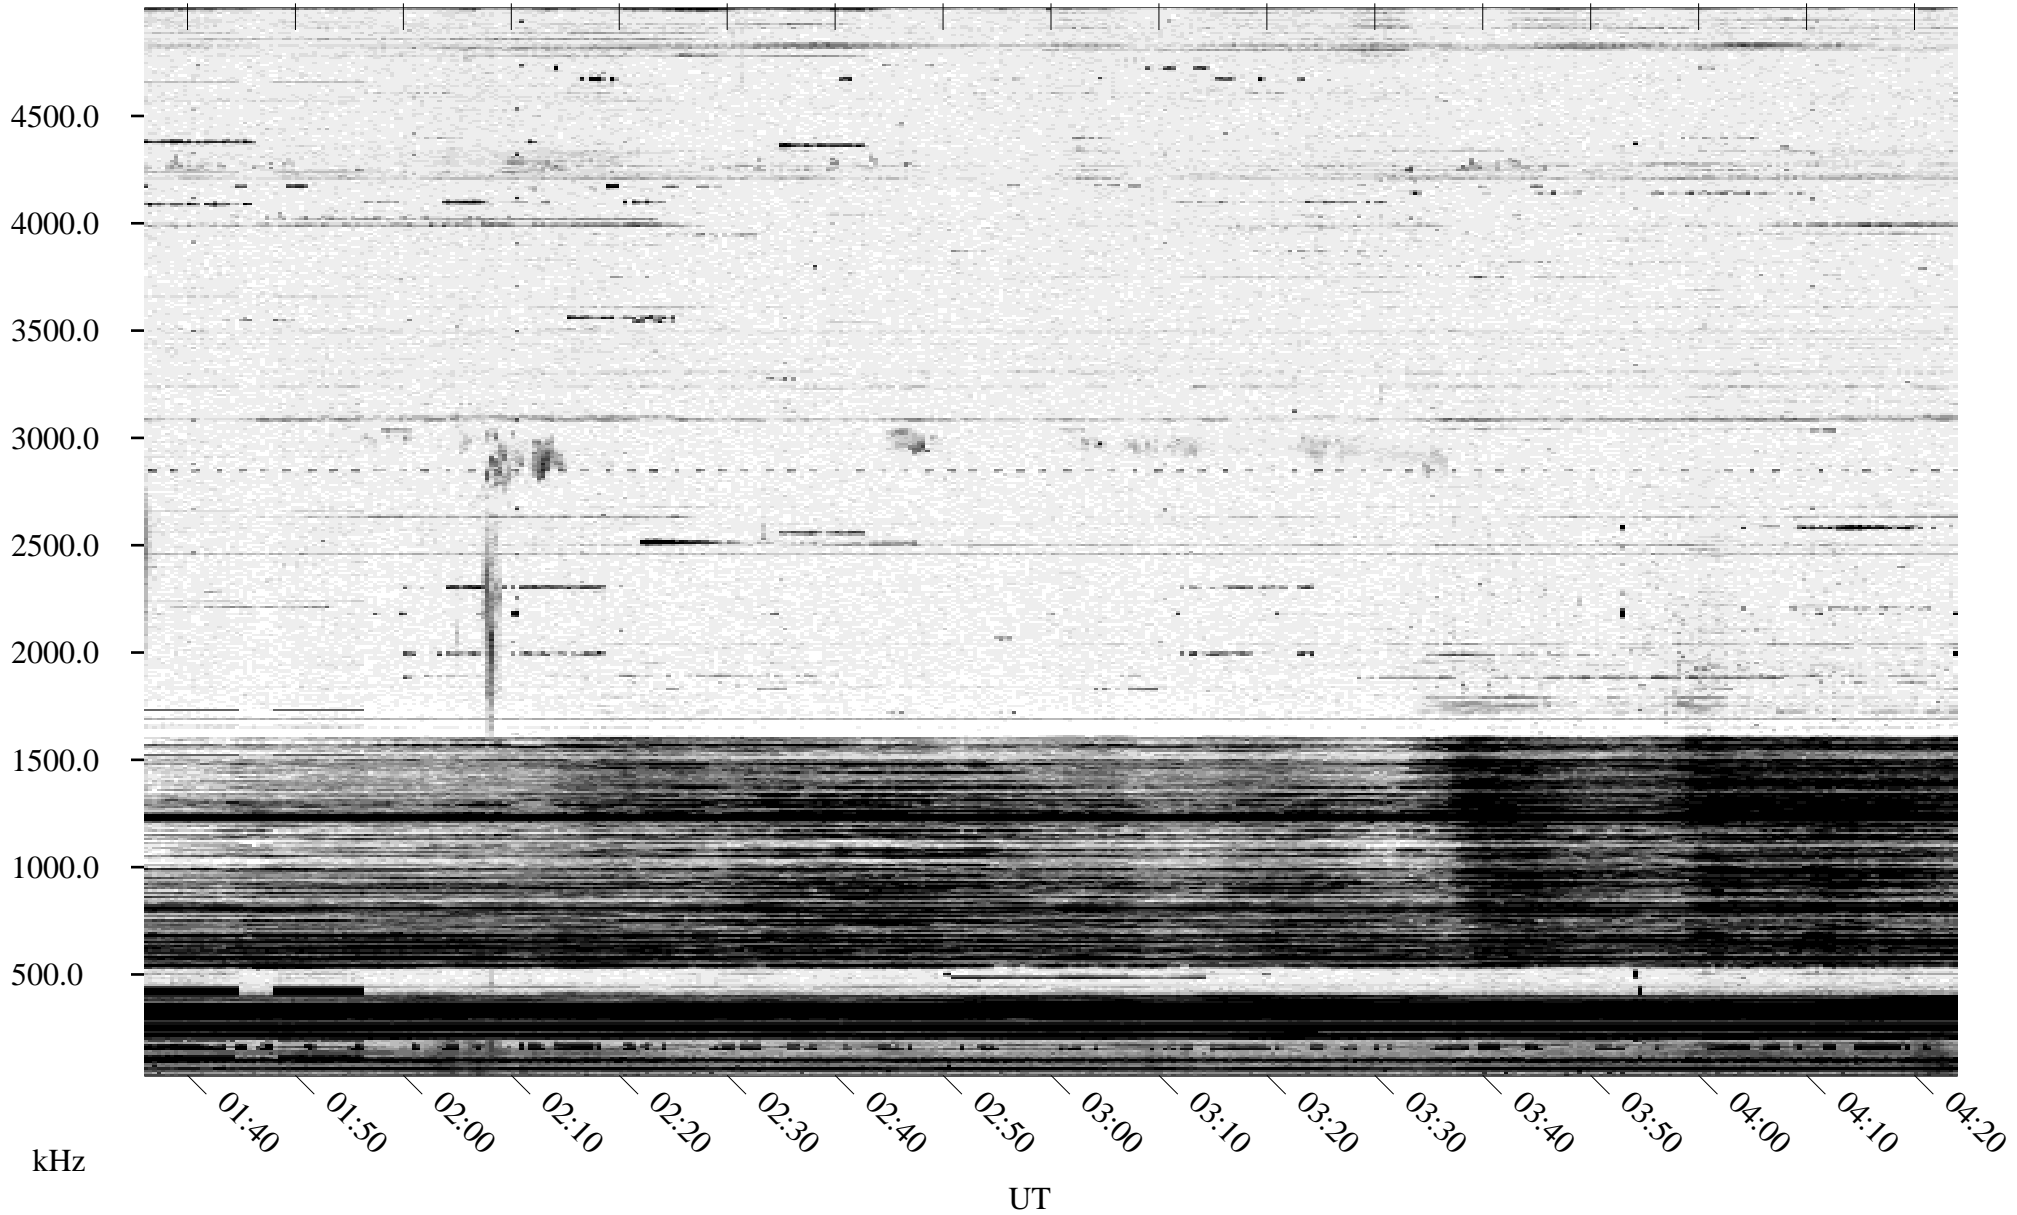

10/06/1995 Churchill, Manitoba

Linear Scale Black = 161 White = 15

ch95279l.r01m max_12

Page 1

10/06/1995 Churchill, Manitoba

Linear Scale Black = 161 White = 15

ch95279l.r01m max_12

Page 2

10/07/1995 Churchill, Manitoba

Linear Scale Black = 161 White = 15

ch95279l.r01m max_12

Page 3

10/07/1995 Churchill, Manitoba

Linear Scale Black = 161 White = 15

ch95279l.r01m max_12

Page 4

10/07/1995 Churchill, Manitoba

Linear Scale Black = 161 White = 15

ch95279l.r01m max_12

Page 5

10/07/1995 Churchill, Manitoba

Linear Scale Black = 161 White = 15

ch95279l.r01m max_12

Page 6

10/07/1995 Churchill, Manitoba

Linear Scale Black = 161 White = 15

ch95279l.r01m max_12

Page 7

10/07/1995 Churchill, Manitoba

Linear Scale Black = 161 White = 15

ch95279l.r01m max_12

Page 8