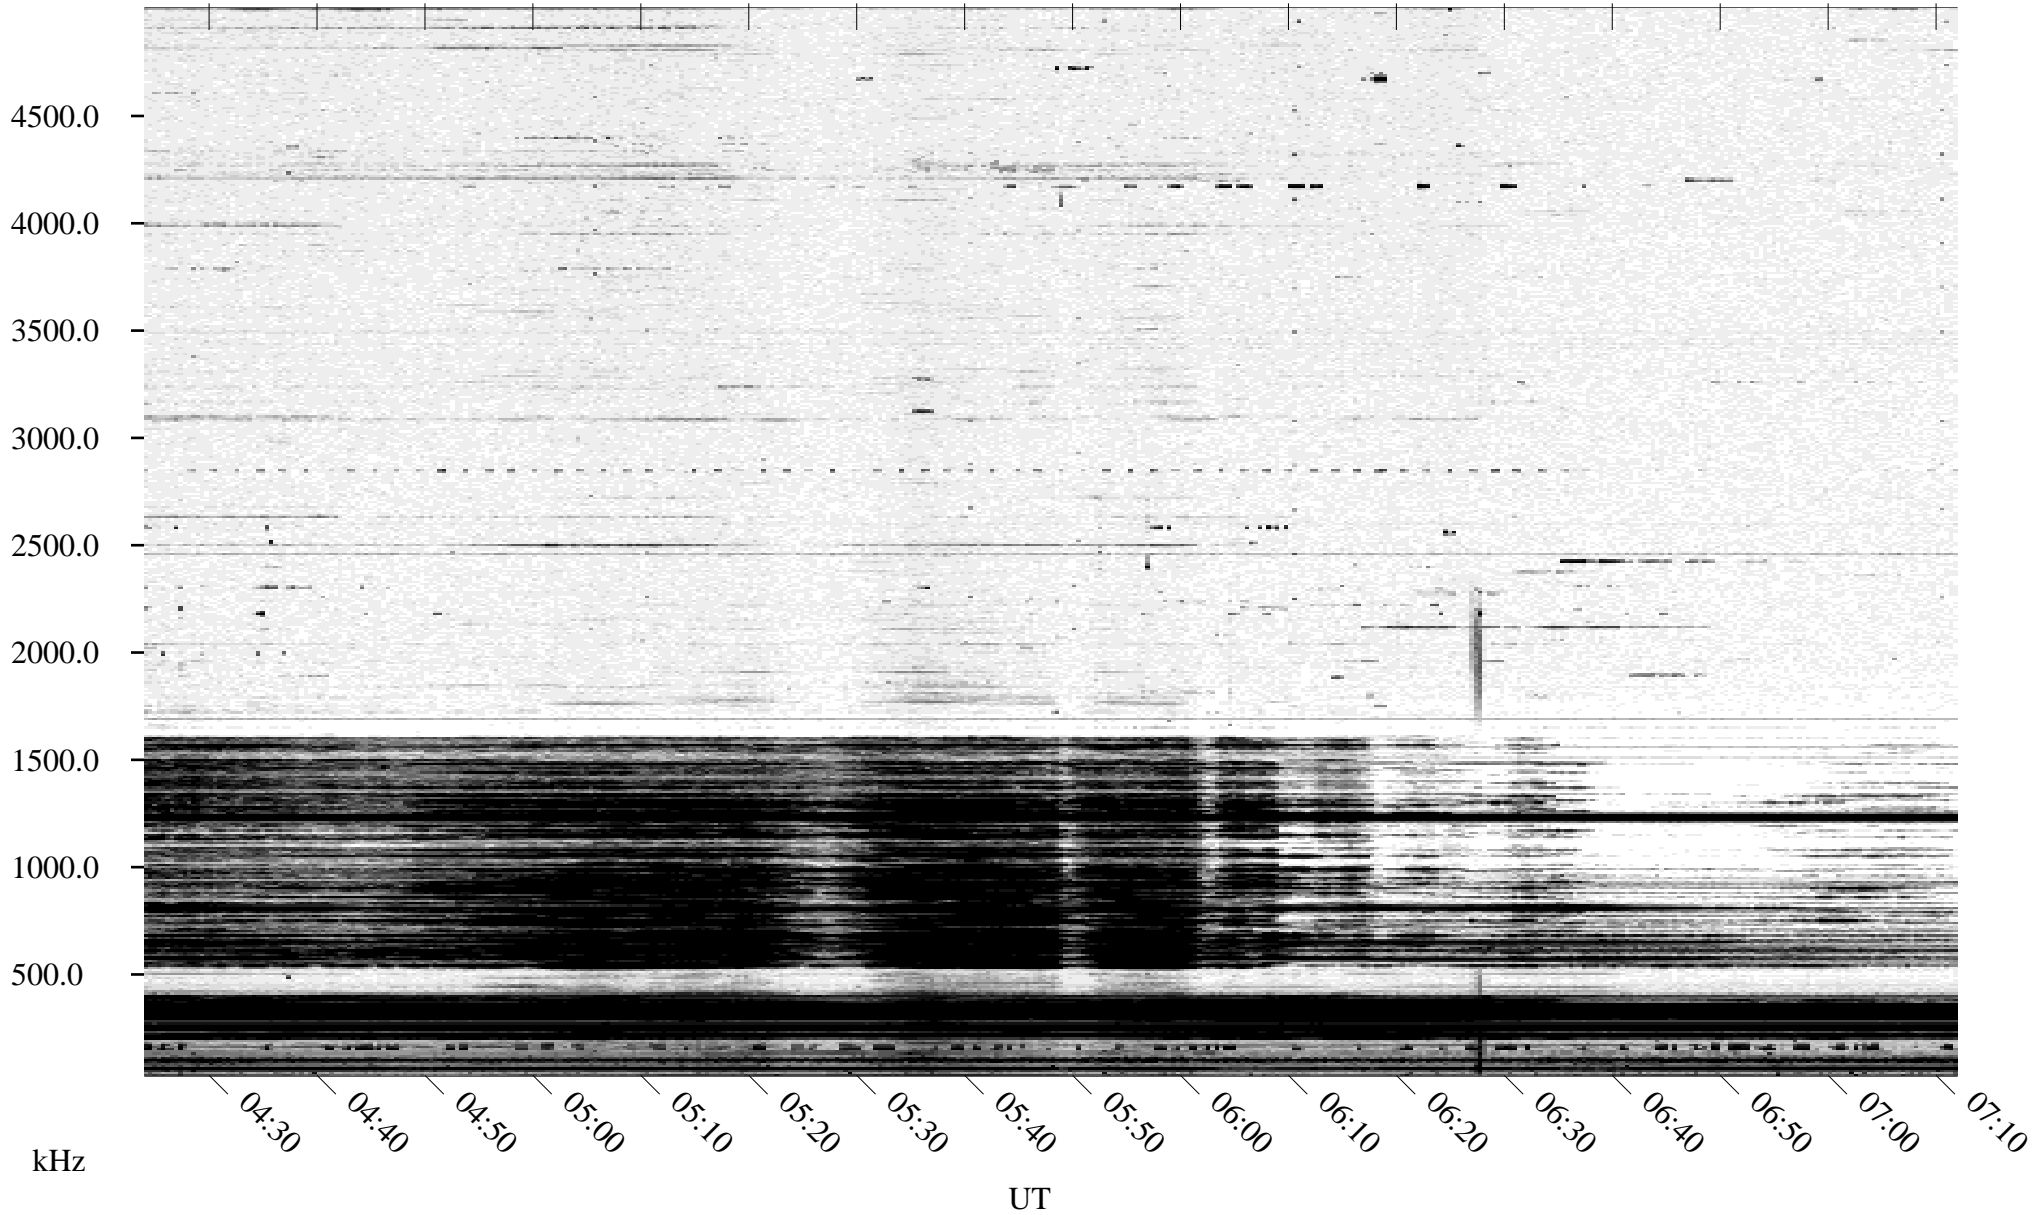

10/06/1995 Churchill, Manitoba

Linear Scale Black = 161 White = 15

ch95279l.r01m max_12

Page 1

10/06/1995 Churchill, Manitoba

Linear Scale Black = 161 White = 15

ch95279l.r01m max_12

Page 2

10/07/1995 Churchill, Manitoba

Linear Scale Black = 161 White = 15

ch95279l.r01m max_12

Page 3

10/07/1995 Churchill, Manitoba

Linear Scale Black = 161 White = 15

ch95279l.r01m max_12

Page 4

10/07/1995 Churchill, Manitoba

Linear Scale Black = 161 White = 15

ch95279l.r01m max_12

Page 5

10/07/1995 Churchill, Manitoba

Linear Scale Black = 161 White = 15

ch95279l.r01m max_12

Page 6

10/07/1995 Churchill, Manitoba

Linear Scale Black = 161 White = 15

ch95279l.r01m max_12

Page 7

10/07/1995 Churchill, Manitoba

Linear Scale Black = 161 White = 15

ch95279l.r01m max_12

Page 8