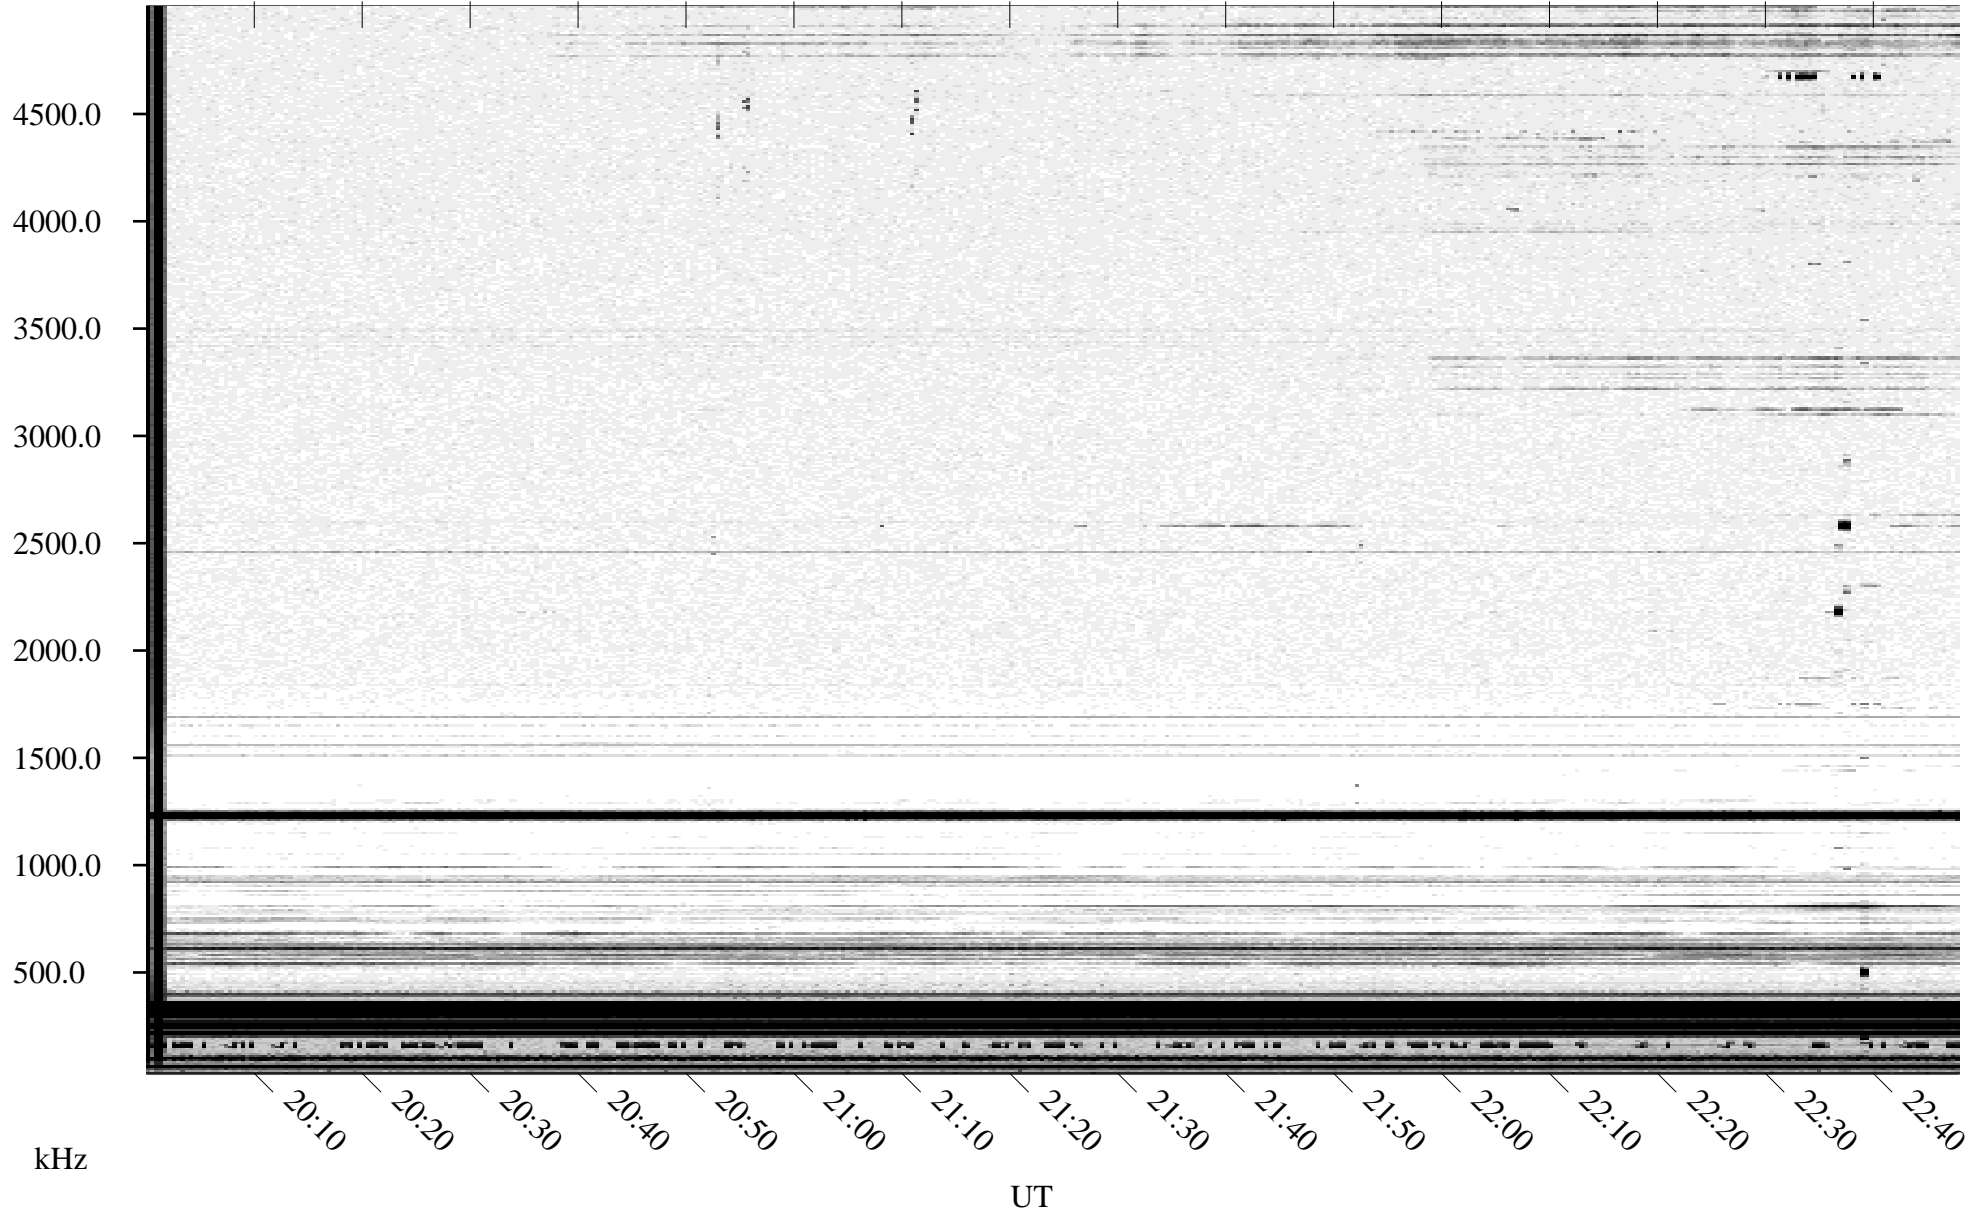

10/06/1995 Churchill, Manitoba

Linear Scale Black = 161 White = 15

ch95279l.r01m max_12

Page 1

10/06/1995 Churchill, Manitoba

Linear Scale Black = 161 White = 15

ch95279l.r01m max_12

Page 2

10/07/1995 Churchill, Manitoba

Linear Scale Black = 161 White = 15

ch95279l.r01m max_12

Page 3

10/07/1995 Churchill, Manitoba

Linear Scale Black = 161 White = 15

ch95279l.r01m max_12

Page 4

10/07/1995 Churchill, Manitoba

Linear Scale Black = 161 White = 15

ch95279l.r01m max_12

Page 5

10/07/1995 Churchill, Manitoba

Linear Scale Black = 161 White = 15

ch95279l.r01m max_12

Page 6

10/07/1995 Churchill, Manitoba

Linear Scale Black = 161 White = 15

ch95279l.r01m max_12

Page 7

10/07/1995 Churchill, Manitoba

Linear Scale Black = 161 White = 15

ch95279l.r01m max_12

Page 8