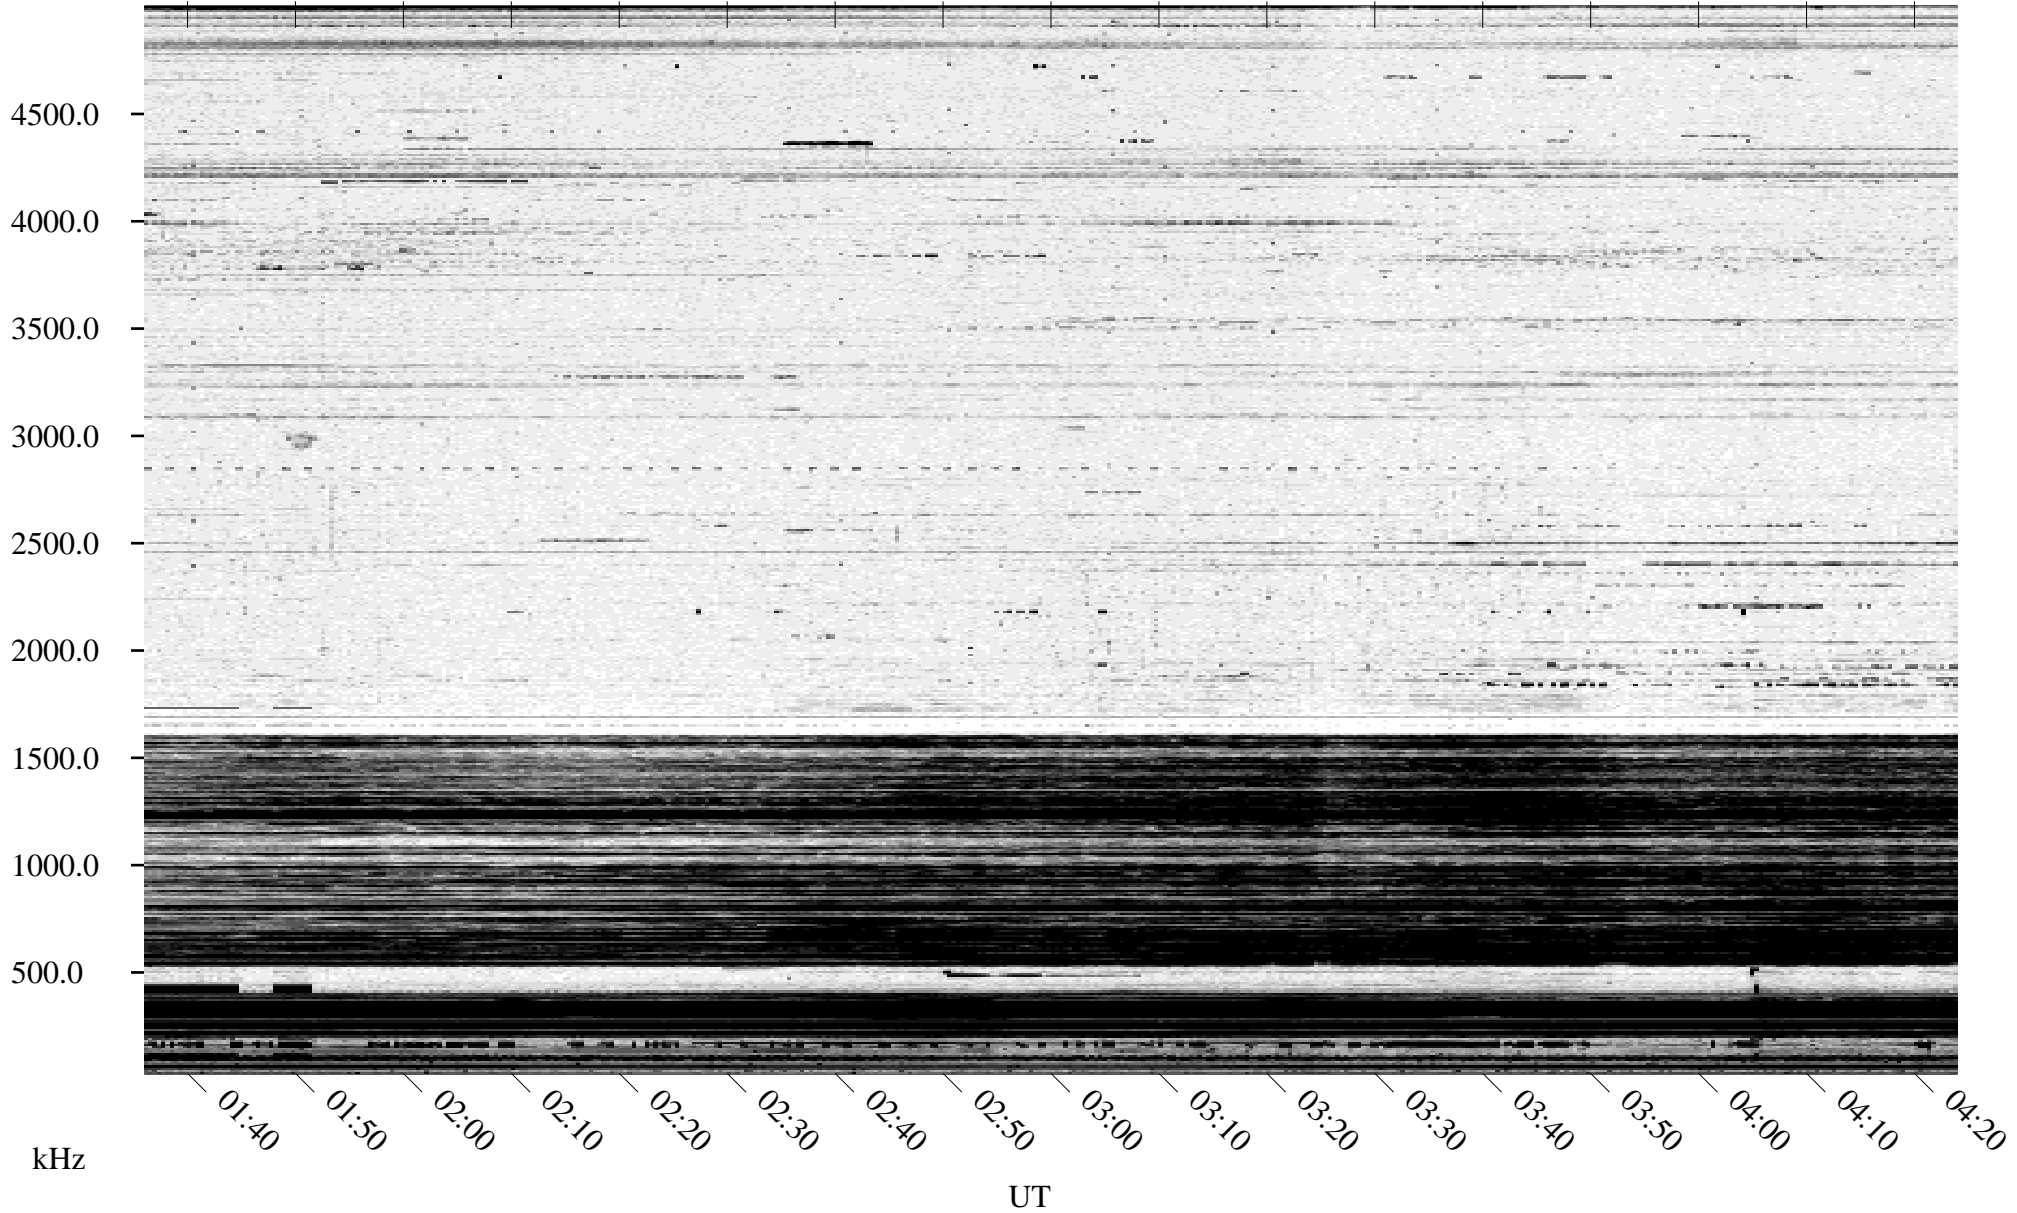

10/07/1995 Churchill, Manitoba

Linear Scale Black = 161 White = 15

ch95280l.r00m max_12

Page 1

10/07/1995 Churchill, Manitoba

Linear Scale Black = 161 White = 15

ch95280l.r00m max_12

Page 2

10/08/1995 Churchill, Manitoba

Linear Scale Black = 161 White = 15

ch95280l.r00m max_12

Page 3

10/08/1995 Churchill, Manitoba

Linear Scale Black = 161 White = 15

ch95280l.r00m max_12

Page 4

10/08/1995 Churchill, Manitoba

Linear Scale Black = 161 White = 15

ch95280l.r00m max_12

Page 5

10/08/1995 Churchill, Manitoba

Linear Scale Black = 161 White = 15

ch95280l.r00m max_12

Page 6

10/08/1995 Churchill, Manitoba

Linear Scale Black = 161 White = 15

ch95280l.r00m max_12

Page 7

10/08/1995 Churchill, Manitoba

Linear Scale Black = 161 White = 15

ch95280l.r00m max_12

Page 8