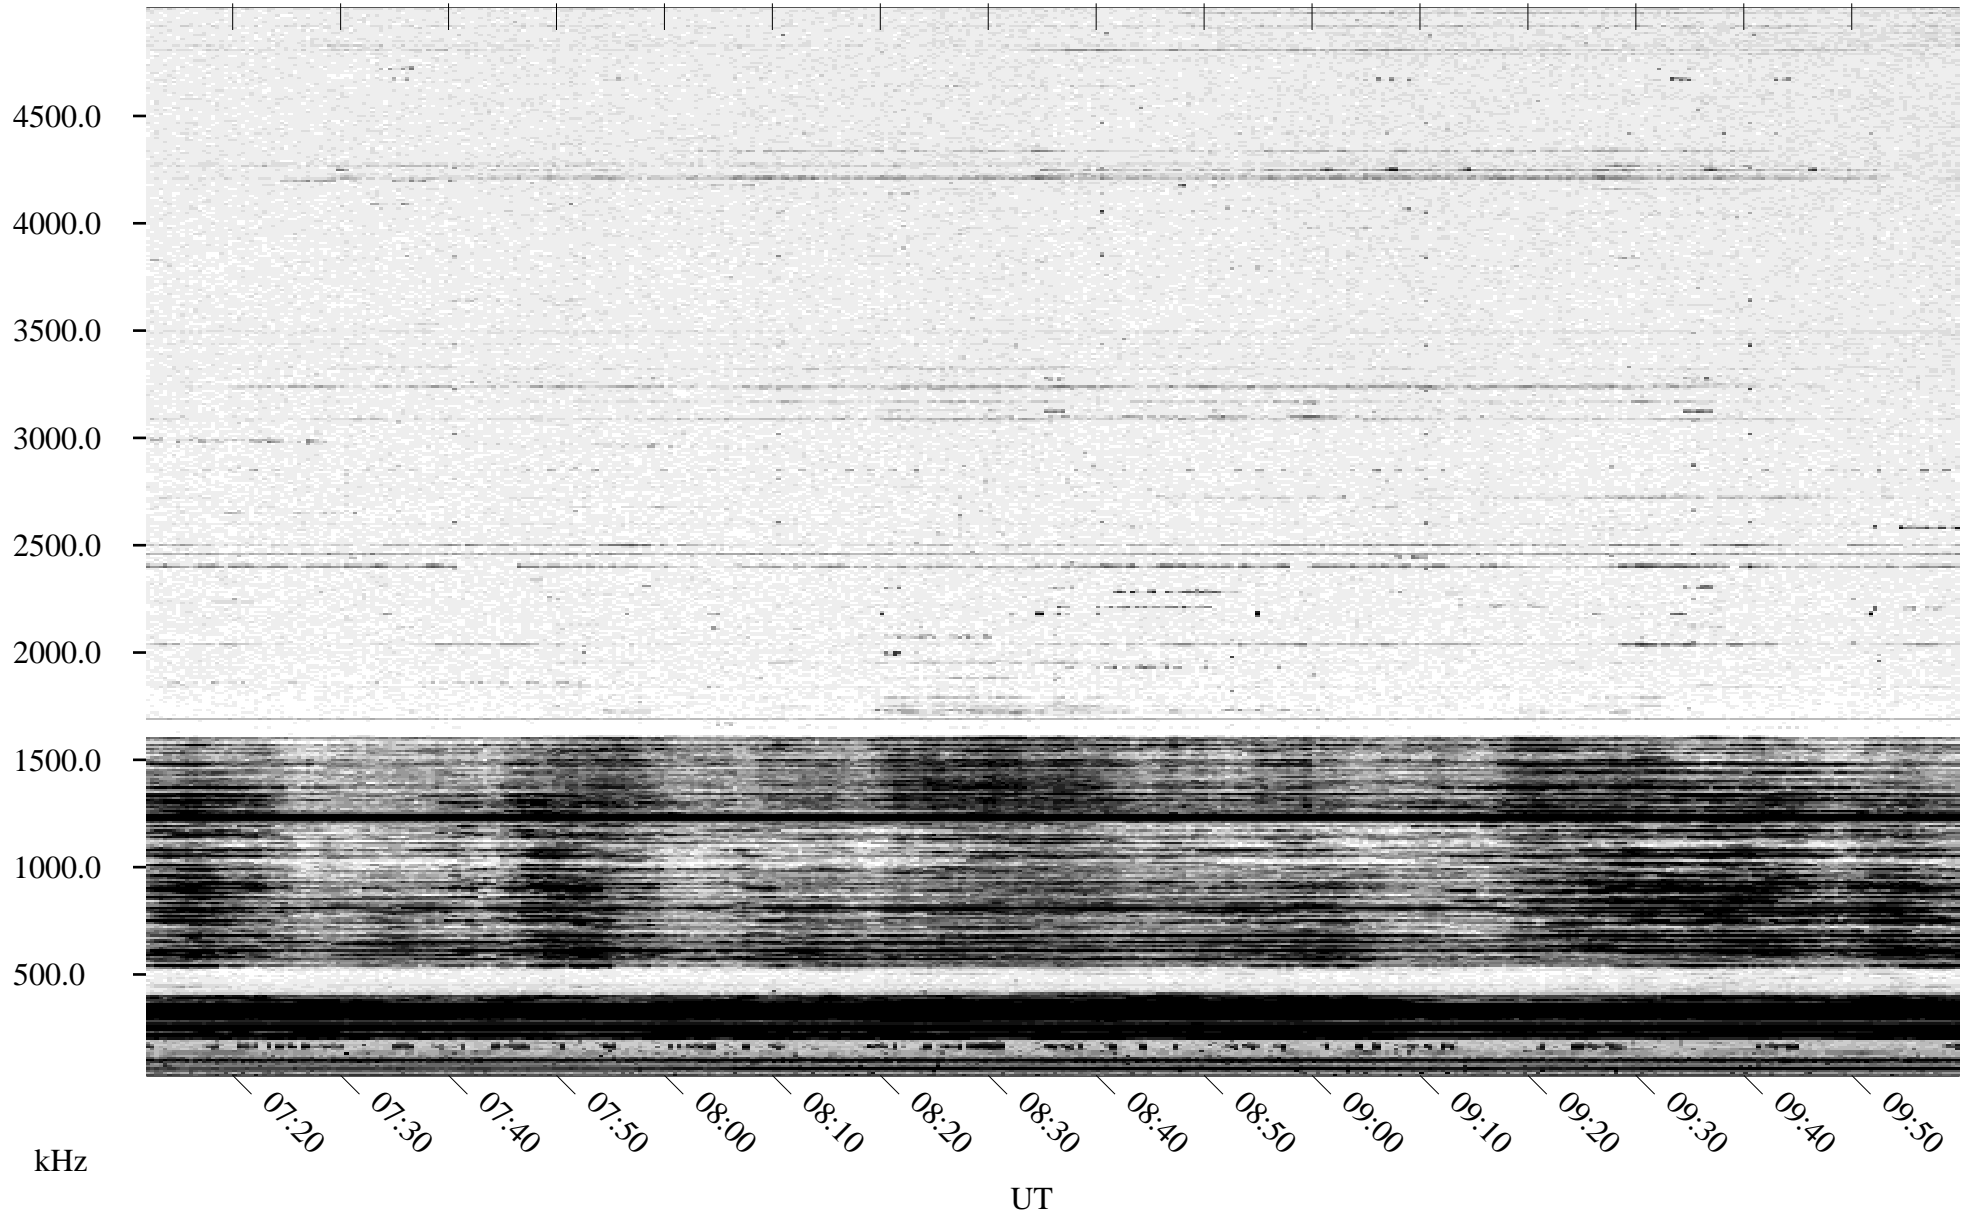

10/07/1995 Churchill, Manitoba

Linear Scale Black = 161 White = 15

ch95280l.r00m max_12

Page 1

10/07/1995 Churchill, Manitoba

Linear Scale Black = 161 White = 15

ch95280l.r00m max_12

Page 2

10/08/1995 Churchill, Manitoba

Linear Scale Black = 161 White = 15

ch95280l.r00m max_12

Page 3

10/08/1995 Churchill, Manitoba

Linear Scale Black = 161 White = 15

ch95280l.r00m max_12

Page 4

10/08/1995 Churchill, Manitoba

Linear Scale Black = 161 White = 15

ch95280l.r00m max_12

Page 5

10/08/1995 Churchill, Manitoba

Linear Scale Black = 161 White = 15

ch95280l.r00m max_12

Page 6

10/08/1995 Churchill, Manitoba

Linear Scale Black = 161 White = 15

ch95280l.r00m max_12

Page 7

10/08/1995 Churchill, Manitoba

Linear Scale Black = 161 White = 15

ch95280l.r00m max_12

Page 8