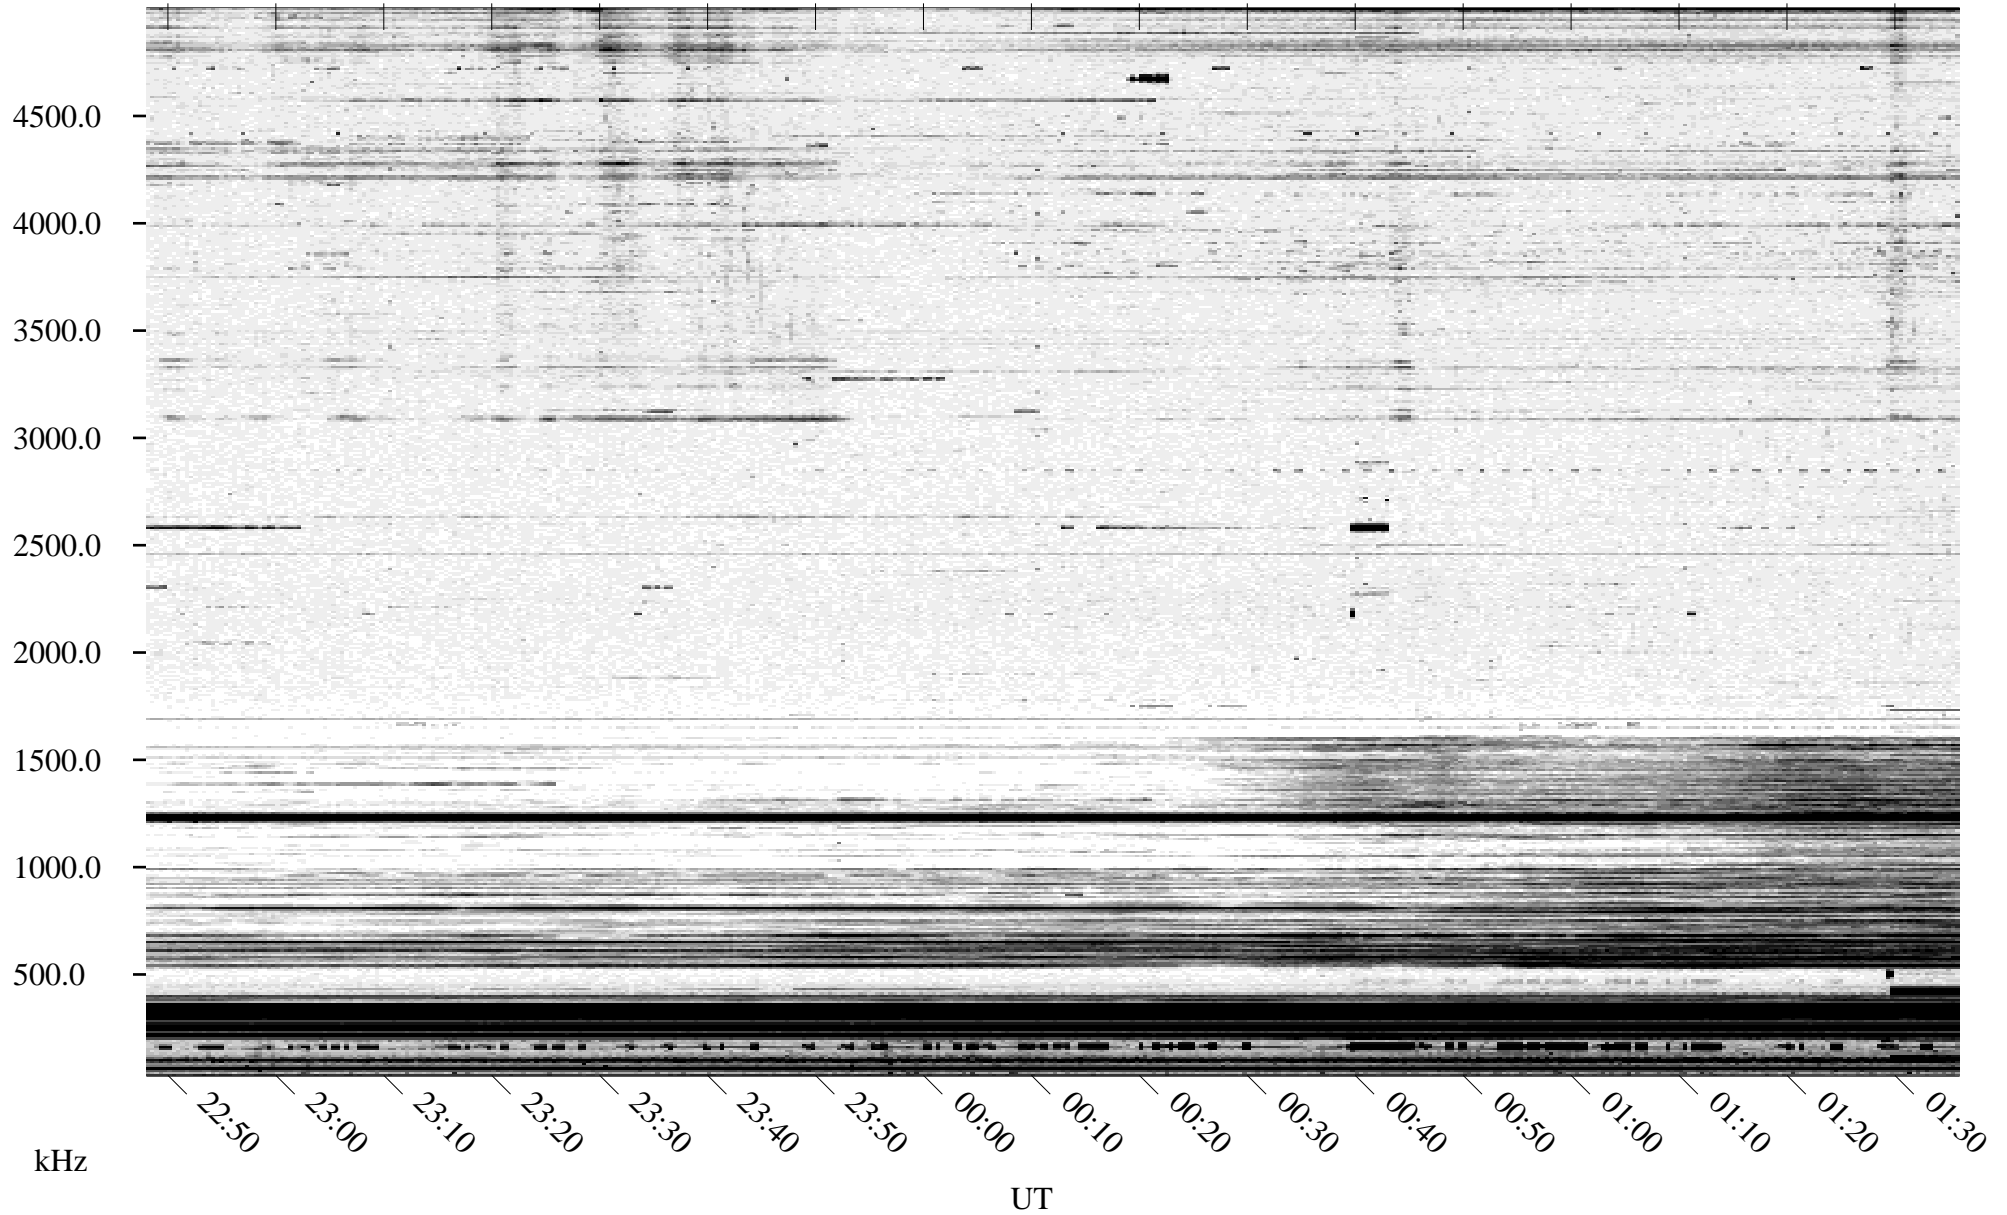

10/07/1995 Churchill, Manitoba

Linear Scale Black = 161 White = 15

ch95280l.r00m max_12

Page 1

10/07/1995 Churchill, Manitoba

Linear Scale Black = 161 White = 15

ch95280l.r00m max_12

Page 2

10/08/1995 Churchill, Manitoba

Linear Scale Black = 161 White = 15

ch95280l.r00m max_12

Page 3

10/08/1995 Churchill, Manitoba

Linear Scale Black = 161 White = 15

ch95280l.r00m max_12

Page 4

10/08/1995 Churchill, Manitoba

Linear Scale Black = 161 White = 15

ch95280l.r00m max_12

Page 5

10/08/1995 Churchill, Manitoba

Linear Scale Black = 161 White = 15

ch95280l.r00m max_12

Page 6

10/08/1995 Churchill, Manitoba

Linear Scale Black = 161 White = 15

ch95280l.r00m max_12

Page 7

10/08/1995 Churchill, Manitoba

Linear Scale Black = 161 White = 15

ch95280l.r00m max_12

Page 8