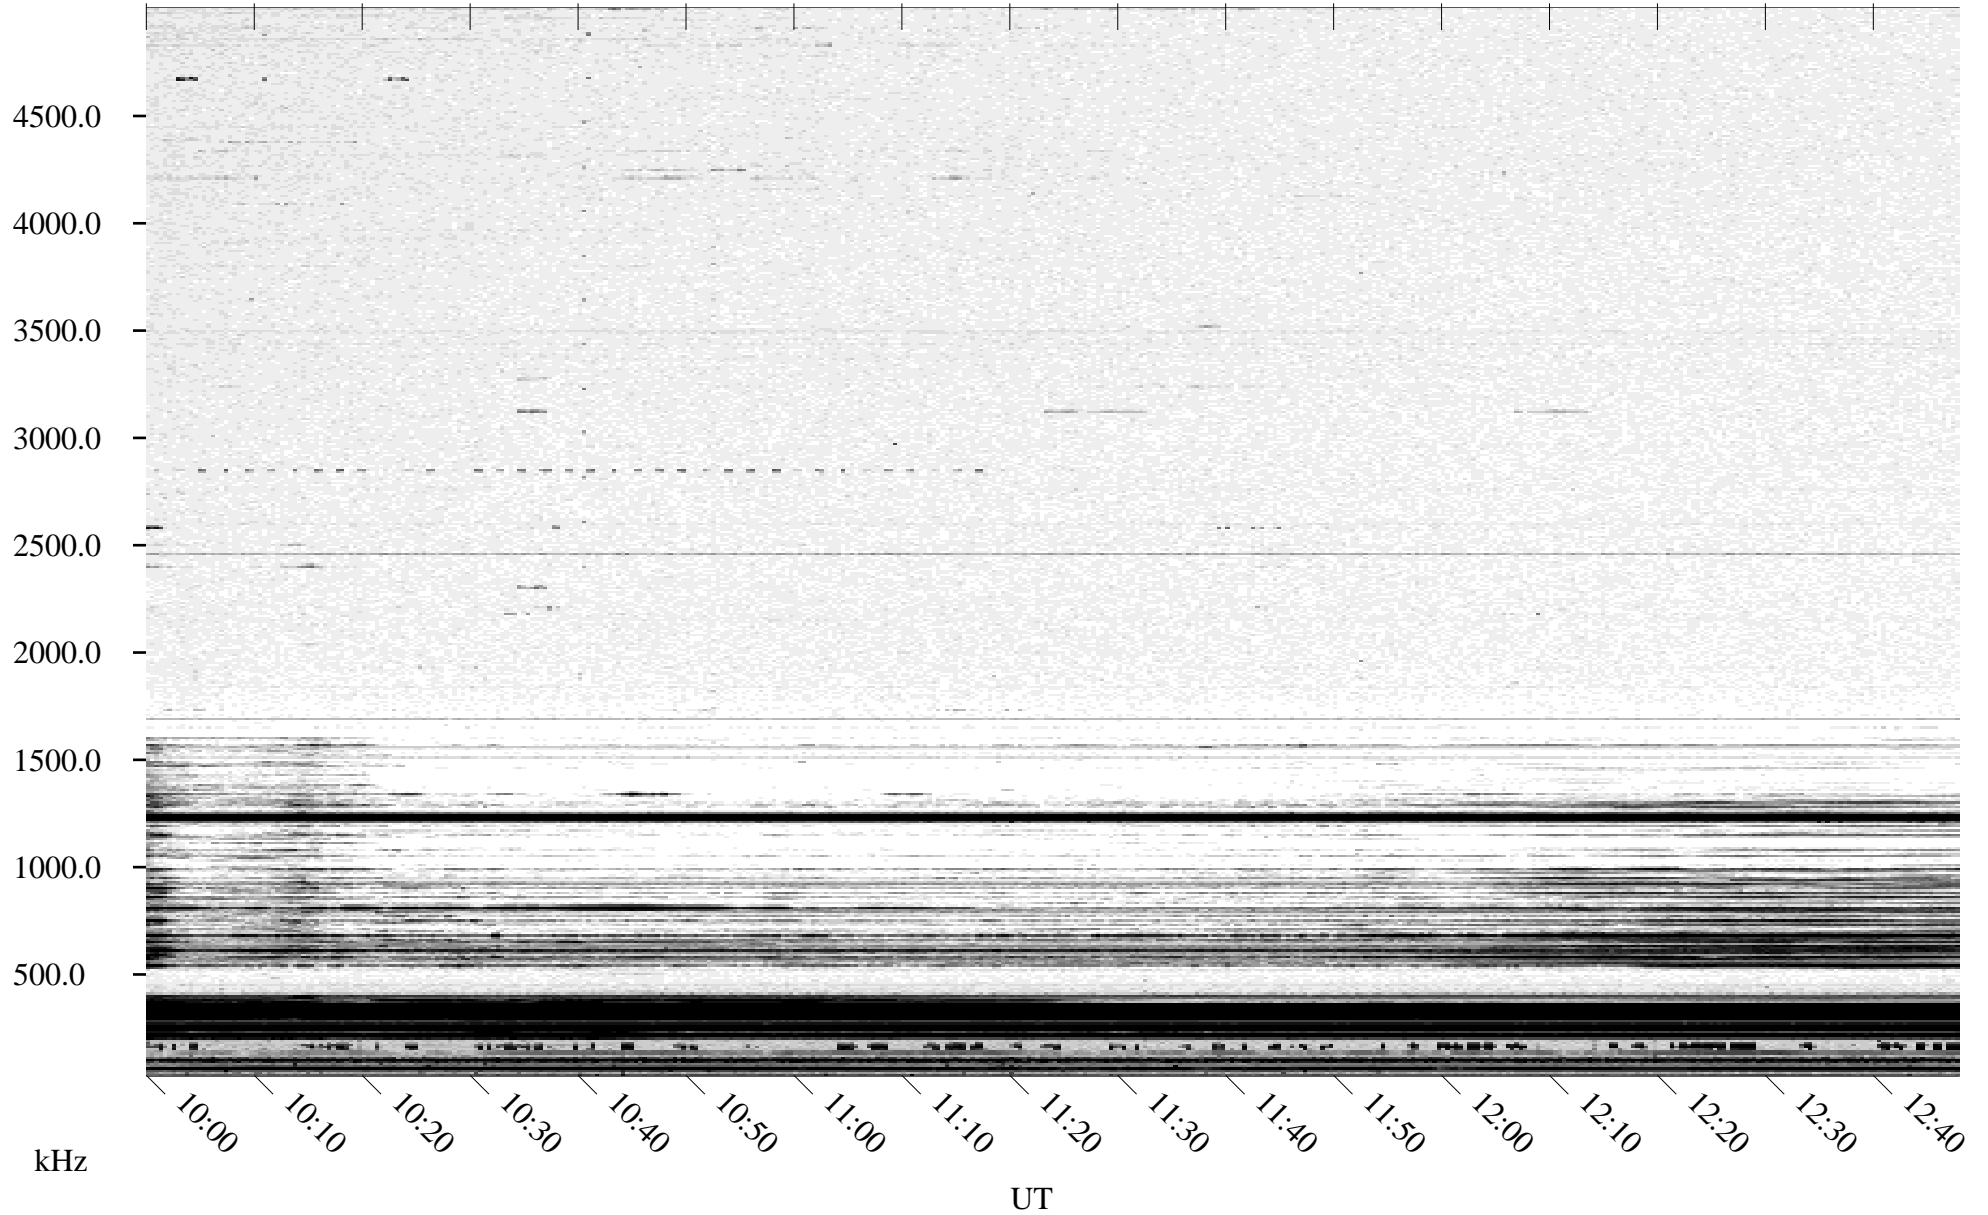

10/07/1995 Churchill, Manitoba

Linear Scale Black = 161 White = 15

ch95280l.r00m max_12

Page 1

10/07/1995 Churchill, Manitoba

Linear Scale Black = 161 White = 15

ch95280l.r00m max_12

Page 2

10/08/1995 Churchill, Manitoba

Linear Scale Black = 161 White = 15

ch95280l.r00m max_12

Page 3

10/08/1995 Churchill, Manitoba

Linear Scale Black = 161 White = 15

ch95280l.r00m max_12

Page 4

10/08/1995 Churchill, Manitoba

Linear Scale Black = 161 White = 15

ch95280l.r00m max_12

Page 5

10/08/1995 Churchill, Manitoba

Linear Scale Black = 161 White = 15

ch95280l.r00m max_12

Page 6

10/08/1995 Churchill, Manitoba

Linear Scale Black = 161 White = 15

ch95280l.r00m max_12

Page 7

10/08/1995 Churchill, Manitoba

Linear Scale Black = 161 White = 15

ch95280l.r00m max_12

Page 8