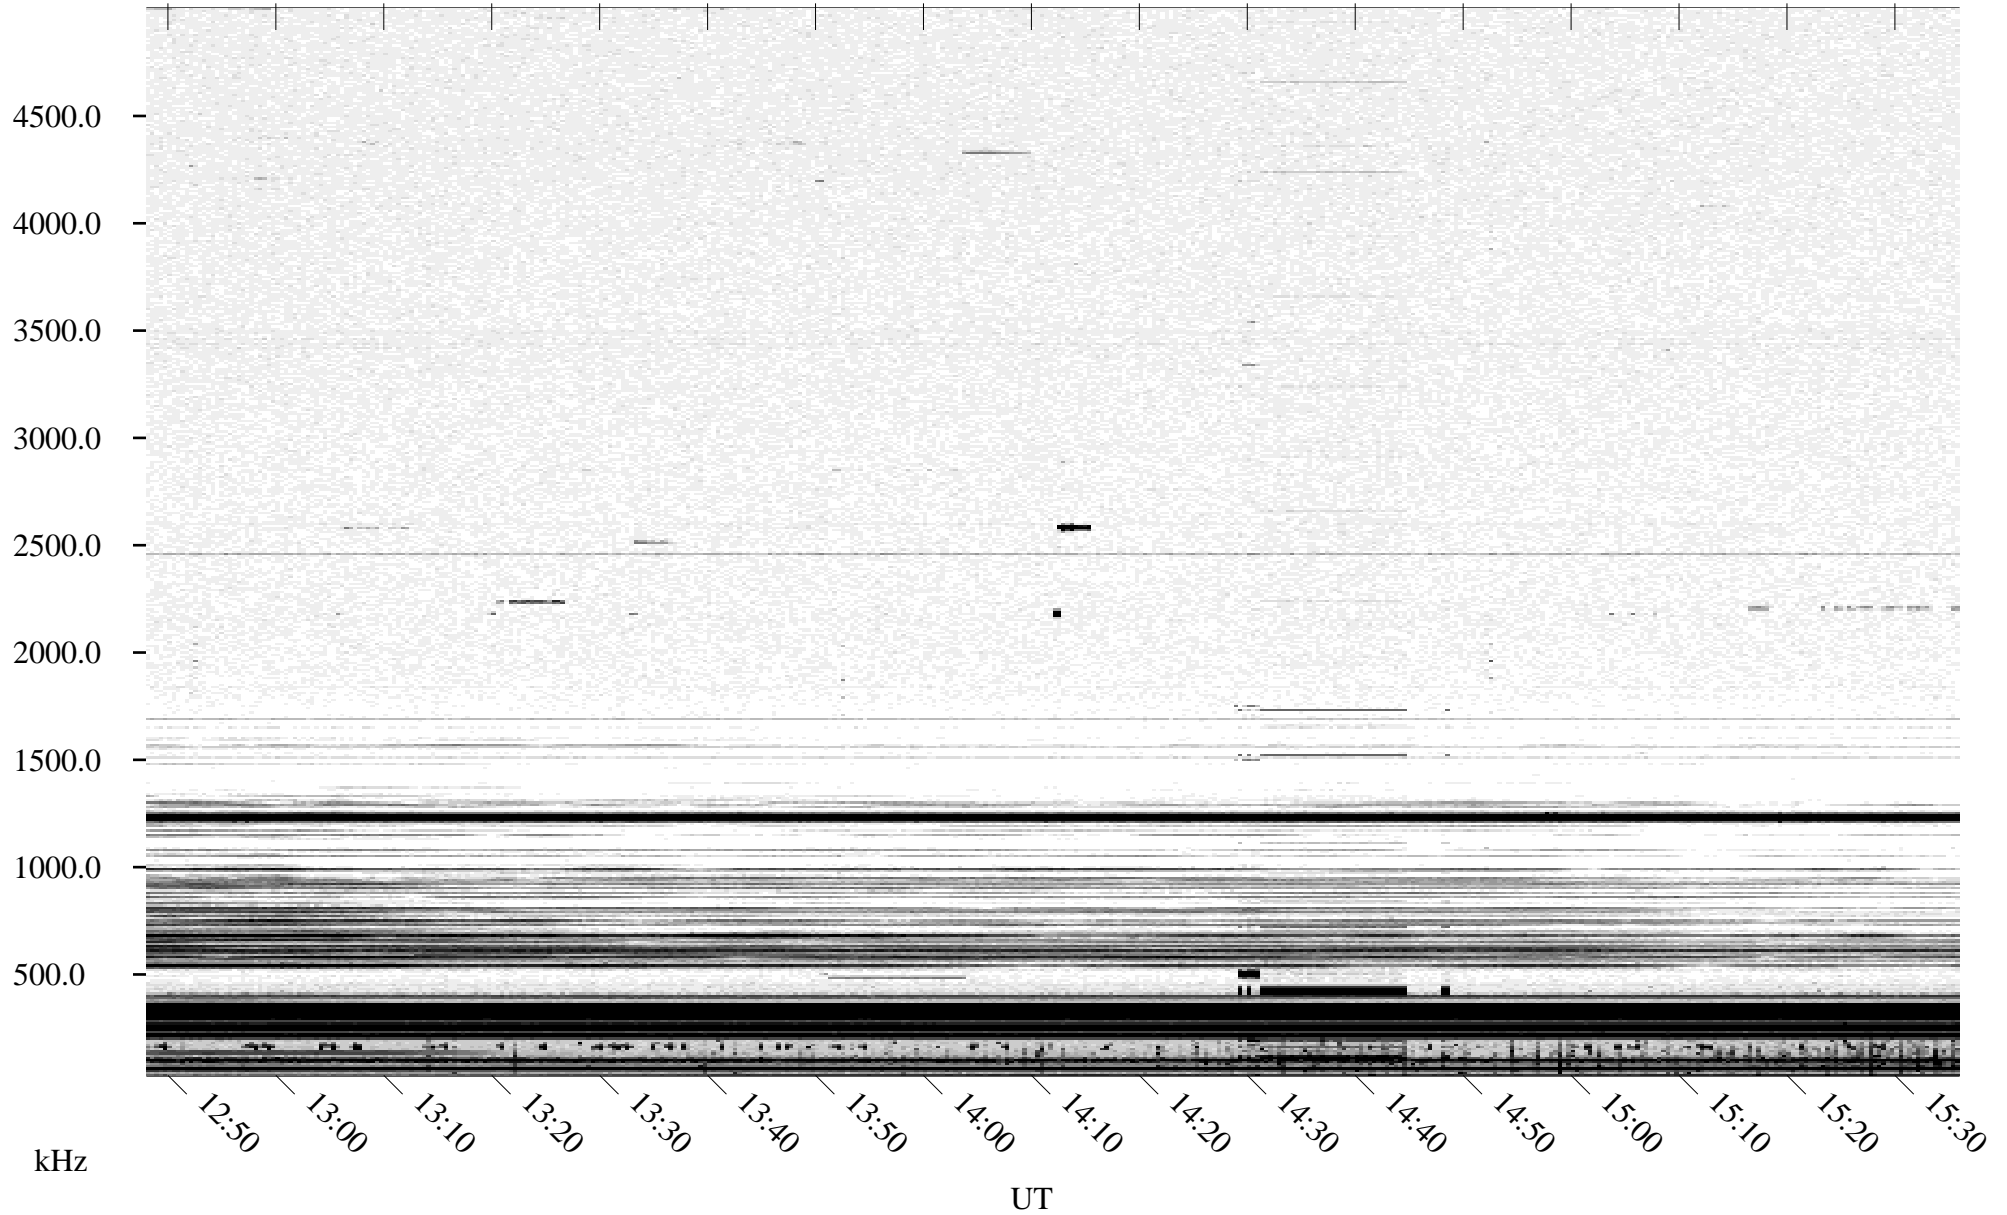

10/07/1995 Churchill, Manitoba

Linear Scale Black = 161 White = 15

ch95280l.r00m max_12

Page 1

10/07/1995 Churchill, Manitoba

Linear Scale Black = 161 White = 15

ch95280l.r00m max_12

Page 2

10/08/1995 Churchill, Manitoba

Linear Scale Black = 161 White = 15

ch95280l.r00m max_12

Page 3

10/08/1995 Churchill, Manitoba

Linear Scale Black = 161 White = 15

ch95280l.r00m max_12

Page 4

10/08/1995 Churchill, Manitoba

Linear Scale Black = 161 White = 15

ch95280l.r00m max_12

Page 5

10/08/1995 Churchill, Manitoba

Linear Scale Black = 161 White = 15

ch95280l.r00m max_12

Page 6

10/08/1995 Churchill, Manitoba

Linear Scale Black = 161 White = 15

ch95280l.r00m max_12

Page 7

10/08/1995 Churchill, Manitoba

Linear Scale Black = 161 White = 15

ch95280l.r00m max_12

Page 8