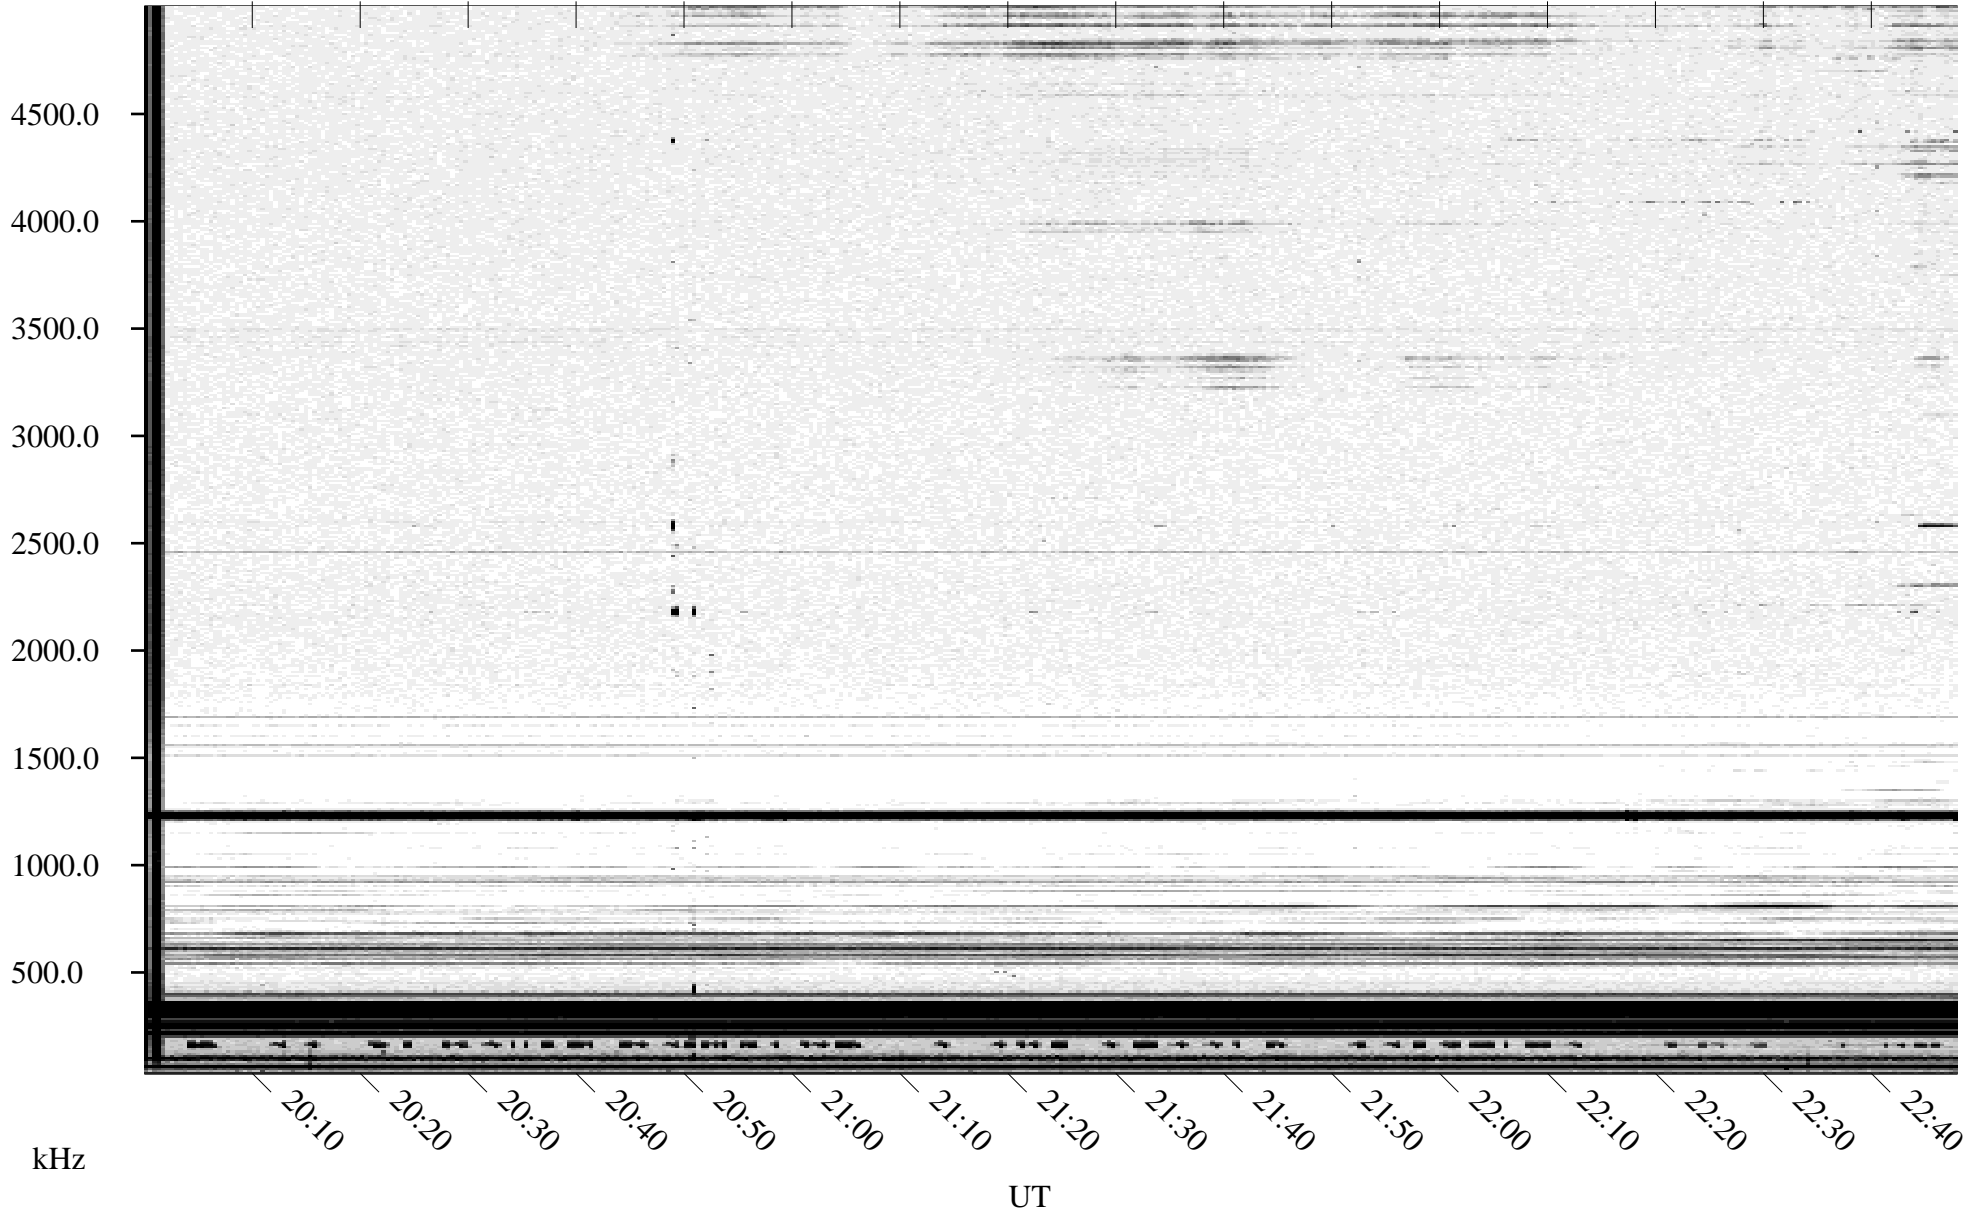

10/07/1995 Churchill, Manitoba

Linear Scale Black = 161 White = 15

ch95280l.r00m max_12

Page 1

10/07/1995 Churchill, Manitoba

Linear Scale Black = 161 White = 15

ch95280l.r00m max_12

Page 2

10/08/1995 Churchill, Manitoba

Linear Scale Black = 161 White = 15

ch95280l.r00m max_12

Page 3

10/08/1995 Churchill, Manitoba

Linear Scale Black = 161 White = 15

ch95280l.r00m max_12

Page 4

10/08/1995 Churchill, Manitoba

Linear Scale Black = 161 White = 15

ch95280l.r00m max_12

Page 5

10/08/1995 Churchill, Manitoba

Linear Scale Black = 161 White = 15

ch95280l.r00m max_12

Page 6

10/08/1995 Churchill, Manitoba

Linear Scale Black = 161 White = 15

ch95280l.r00m max_12

Page 7

10/08/1995 Churchill, Manitoba

Linear Scale Black = 161 White = 15

ch95280l.r00m max_12

Page 8