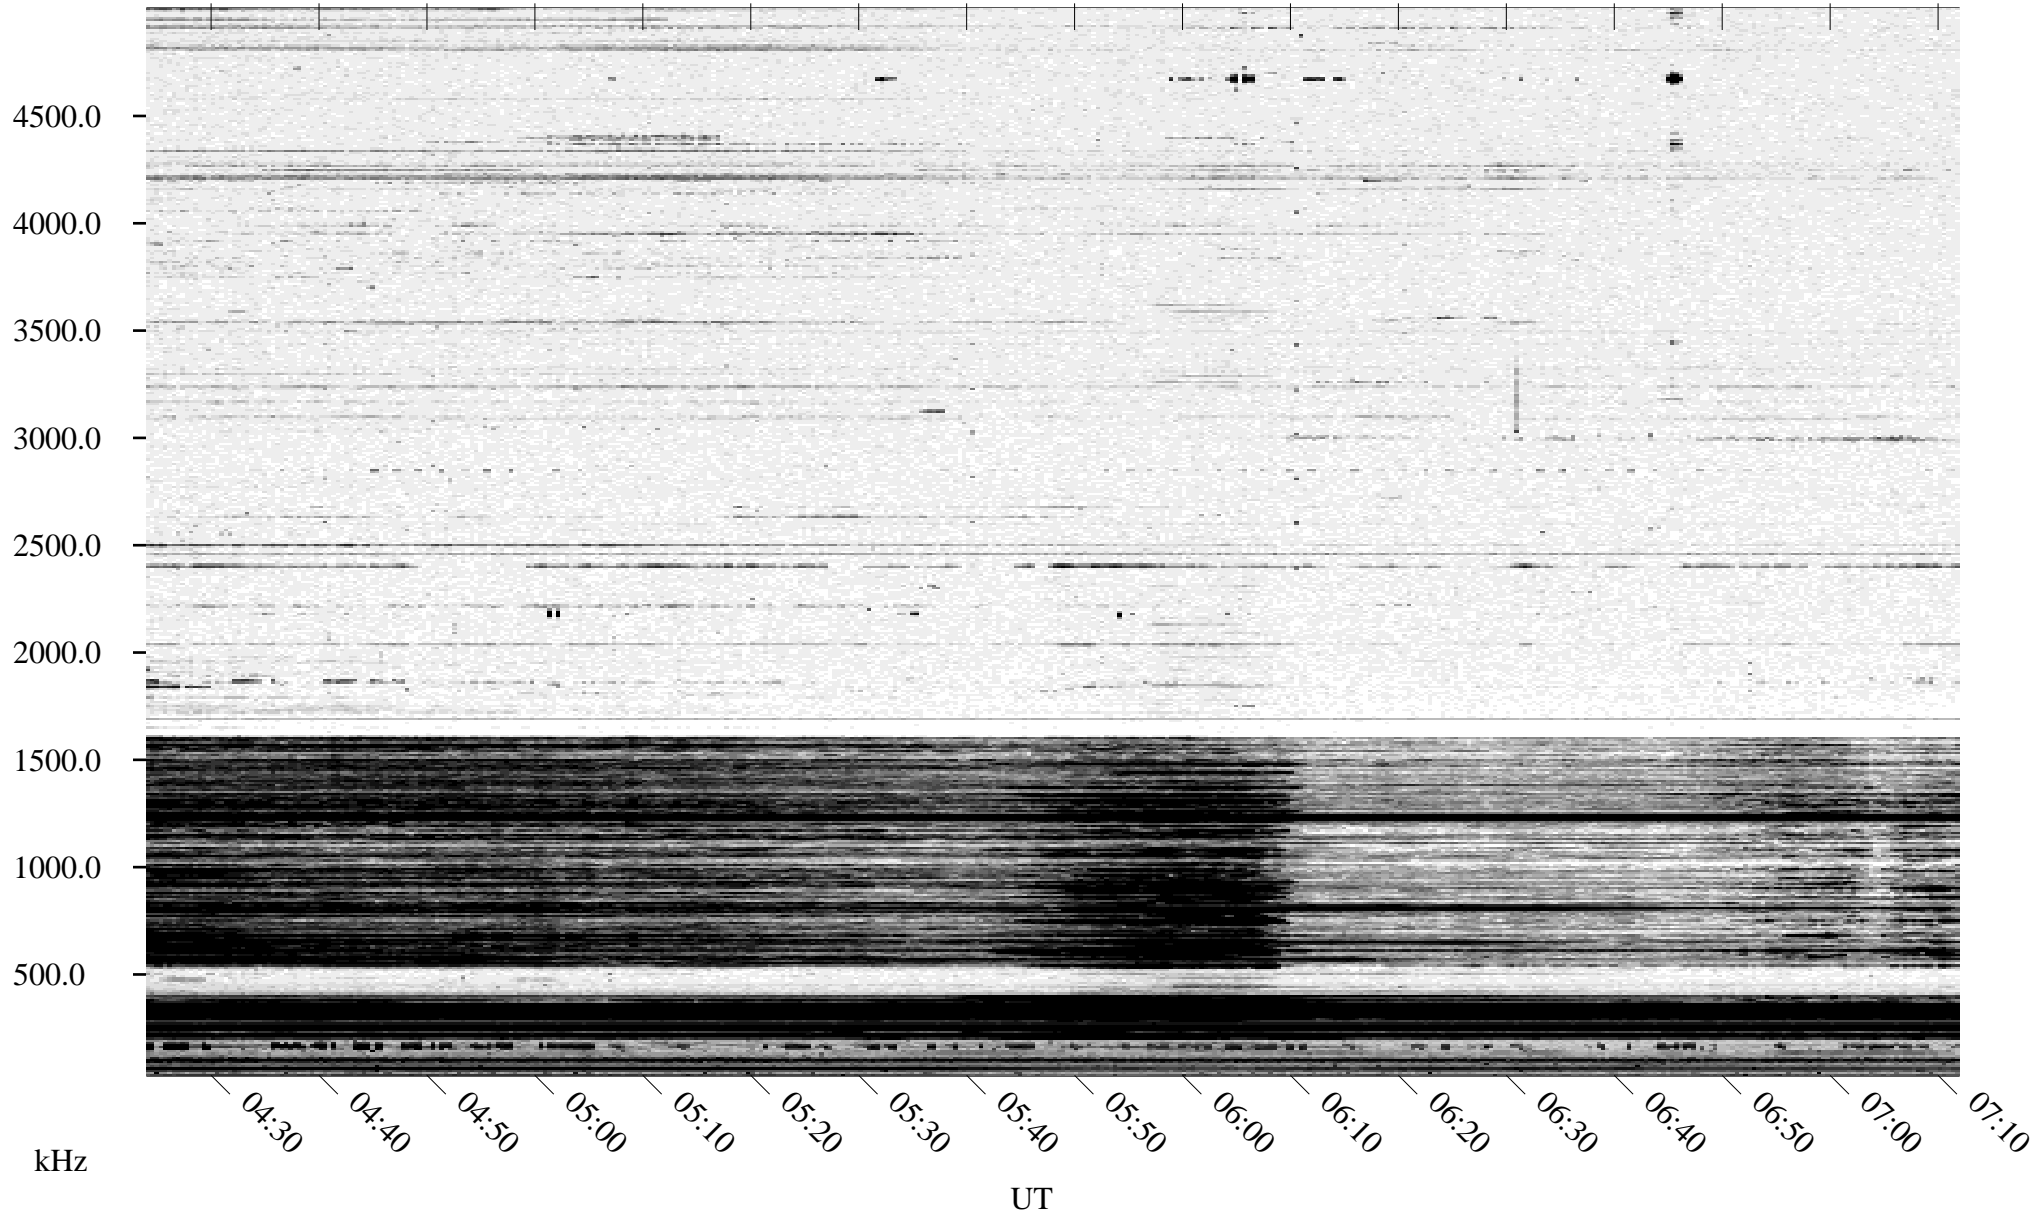

10/07/1995 Churchill, Manitoba

Linear Scale Black = 161 White = 15

ch95280l.r00m max_12

Page 1

10/07/1995 Churchill, Manitoba

Linear Scale Black = 161 White = 15

ch95280l.r00m max_12

Page 2

10/08/1995 Churchill, Manitoba

Linear Scale Black = 161 White = 15

ch95280l.r00m max_12

Page 3

10/08/1995 Churchill, Manitoba

Linear Scale Black = 161 White = 15

ch95280l.r00m max_12

Page 4

10/08/1995 Churchill, Manitoba

Linear Scale Black = 161 White = 15

ch95280l.r00m max_12

Page 5

10/08/1995 Churchill, Manitoba

Linear Scale Black = 161 White = 15

ch95280l.r00m max_12

Page 6

10/08/1995 Churchill, Manitoba

Linear Scale Black = 161 White = 15

ch95280l.r00m max_12

Page 7

10/08/1995 Churchill, Manitoba

Linear Scale Black = 161 White = 15

ch95280l.r00m max_12

Page 8